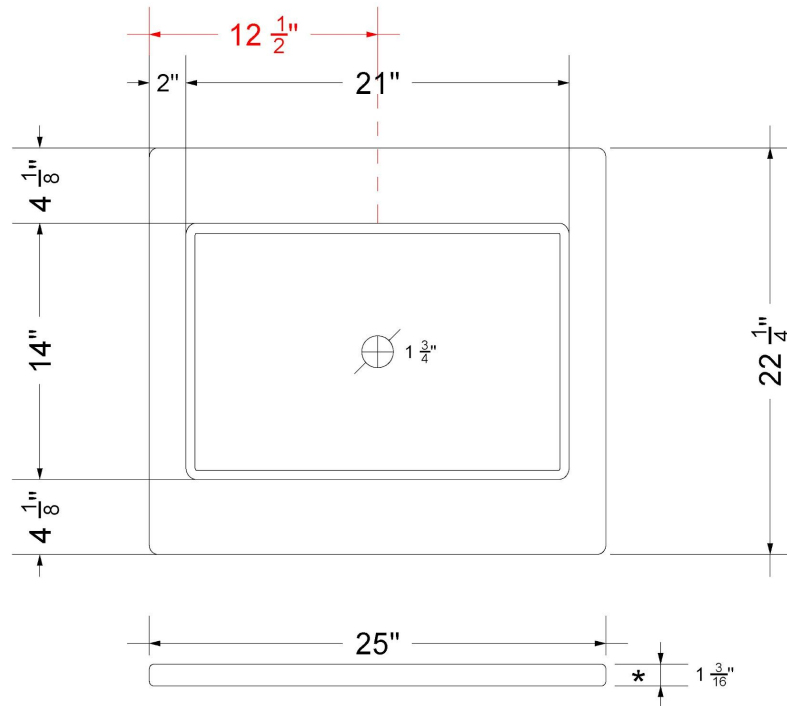

Technical Information

All product dimensions are nominal.

- Installation: Vanity Top
- Number of deck holes: 0

Notes

Install this product according to the installation instructions.