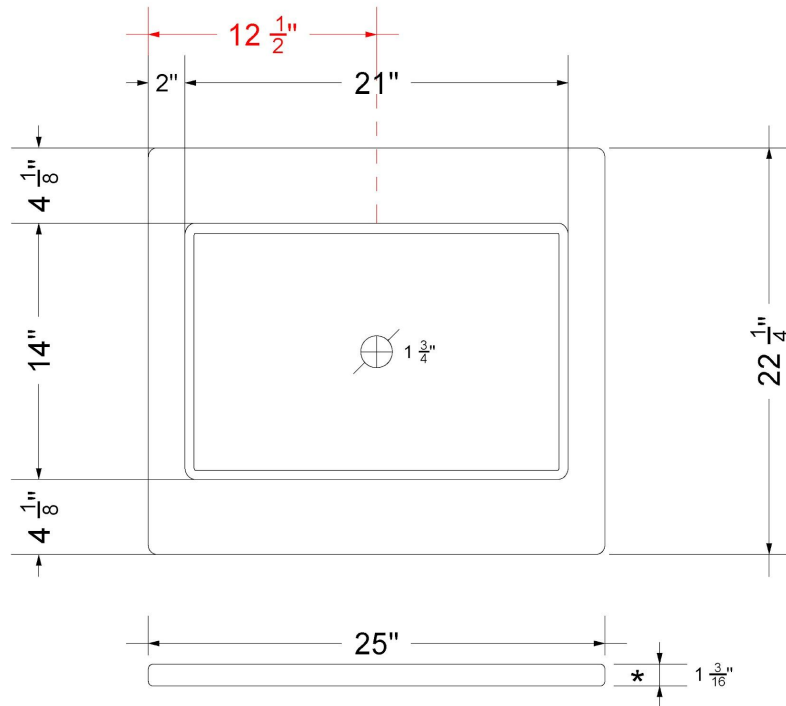

VANDERLOC

25" SILESTONE® QUARTZ VANITY TOP - Eternal Noir
Single Vigo Centered Sink (No faucet hole)

CV-25-S1C-NH.en

Technical Information

All product dimensions are nominal.

- Installation: Vanity Top
- Number of deck holes: 0

Notes

Install this product according to the installation instructions.