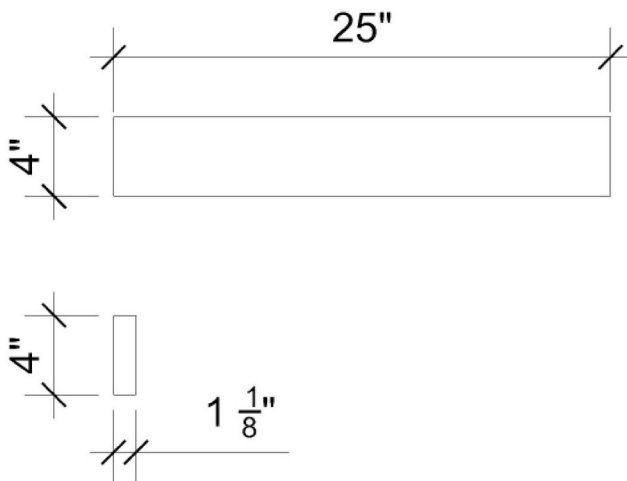

VANDERLOC

25" Quartz Backsplash Desert Silver **C-25B.ds**

Features

- 4" Quartz Backsplash

Material

- Silestone® Quartz

Codes/Standards

- None Applicable

Notes

- Install this product according to the installation instructions

Technical Information

- All product dimensions are nominal

Vanderloc® One-Year Limited Warranty

- For product warranty information visit www.vanderloc.com

Available Colors/Finishes

Color tiles intended for reference only.

Color	Code	Description
	DS	Desert Silver
	EC	Eternal Charcoal
	EN	Eternal Noir
	EG	Ethereal Glow
	HE	Helix
	WZ	White Zeus