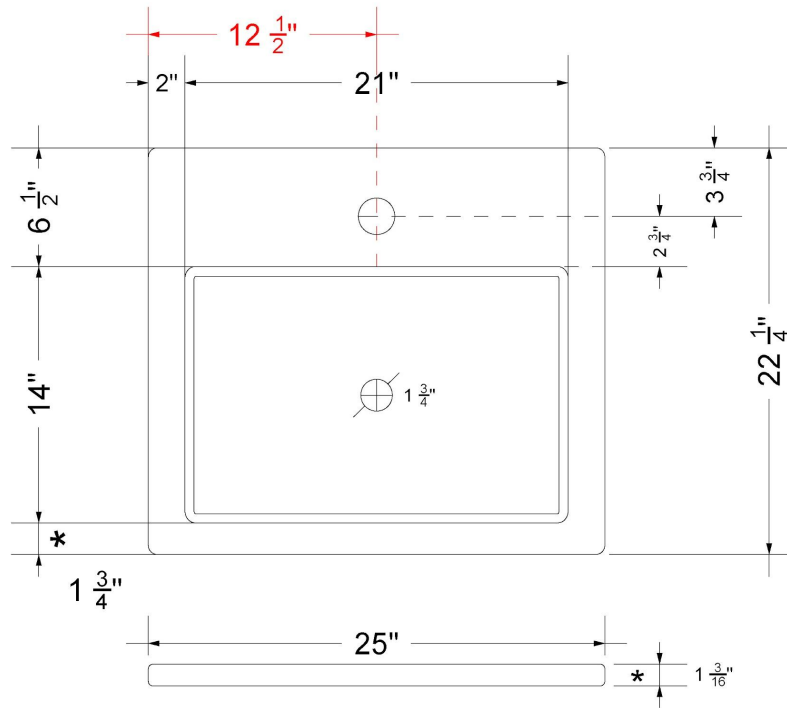

Technical Information

All product dimensions are nominal.

- Installation: Vanity Top
- Number of deck holes: 1

Notes

Install this product according to the installation instructions.

Sink Specifications

- 4-3/4" (82.55mm) deep
- 1-3/4" (6.35mm) drain opening
- Minimum cabinet size: 24"