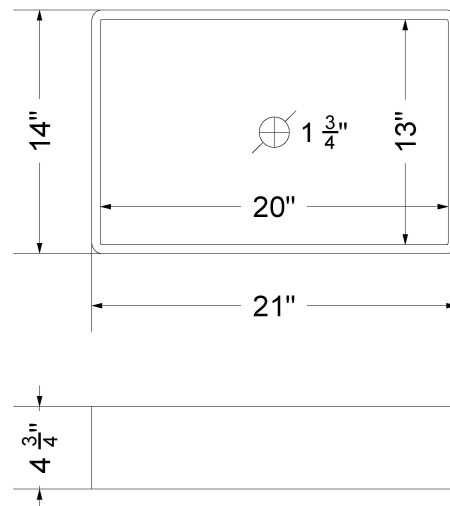

Technical Information

All product dimensions are nominal.

- Installation: Vanity Top
- Number of deck holes: 3

Notes

Install this product according to the installation instructions.

Sink Specifications

- 4-3/4" (82.55mm) deep
- 1-3/4" (6.35mm) drain opening
- Minimum cabinet size: 24"

CV-25-S1C-NH.ec

Technical Information

All product dimensions are nominal.

- Installation: Vanity Top
- Number of deck holes: 0

Notes

Install this product according to the installation instructions.

Sink Specifications