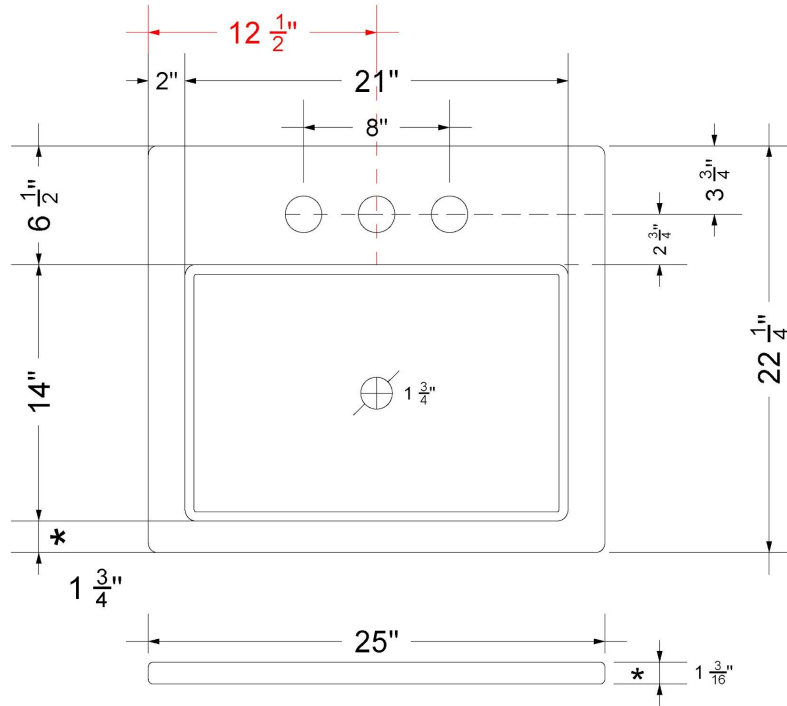

Technical Information

All product dimensions are nominal.

- Installation: Vanity Top
- Number of deck holes: 1

Notes

Install this product according to the installation instructions.

Sink Specifications

- 4-3/4" (82.55mm) deep
- 1-3/4" (6.35mm) drain opening
- Minimum cabinet size: 24"

Technical Information

All product dimensions are nominal.

- Installation: Vanity Top
- Number of deck holes: 3

Notes

Install this product according to the installation instructions.

Sink Specifications

- 4-3/4" (82.55mm) deep
- 1-3/4" (6.35mm) drain opening
- Minimum cabinet size: 24"