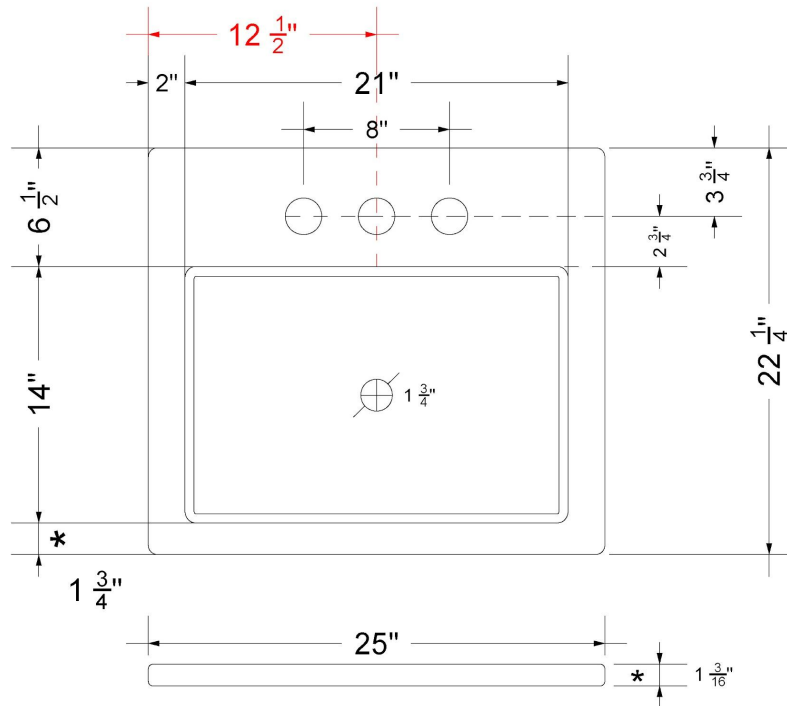

Technical Information

All product dimensions are nominal.

- Installation: Vanity Top
- Number of deck holes: 3

Notes

Install this product according to the installation instructions.

Sink Specifications

- 4-3/4" (82.55mm) deep
- 1-3/4" (6.35mm) drain opening
- Minimum cabinet size: 24"