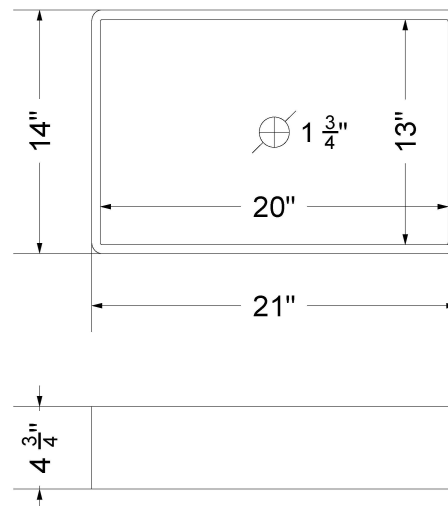

Technical Information

All product dimensions are nominal.

- Installation: Vanity Top
- Number of deck holes: 1

Notes

Install this product according to the installation instructions.

Sink Specifications

- 4-3/4" (82.55mm) deep
- 1-3/4" (6.35mm) drain opening
- Minimum cabinet size: 24"

All product dimensions are nominal.

- Installation: Vanity Top
- Number of deck holes: 3

Notes

Install this product according to the installation instructions.

Sink Specifications

- 4-3/4" (82.55mm) deep
- 1-3/4" (6.35mm) drain opening
- Minimum cabinet size: 24"