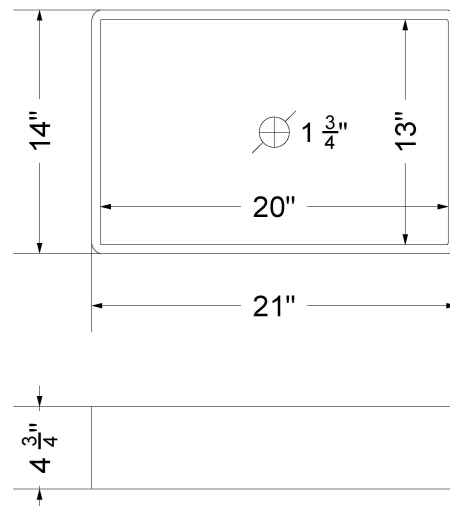

Technical Information

All product dimensions are nominal.

- Installation: Vanity Top
- Number of deck holes: 3

Notes

Install this product according to the installation instructions.

Sink Specifications

- 4-3/4" (82.55mm) deep
- 1-3/4" (6.35mm) drain opening
- Minimum cabinet size: 24"

All product dimensions are nominal.

- Installation: Vanity Top
- Number of deck holes: 3

Notes

Install this product according to the installation instructions.

Sink Specifications

- 4-3/4" (82.55mm) deep
- 1-3/4" (6.35mm) drain opening
- Minimum cabinet size: 24"

CV-25-S1C-NH.en

Technical Information

All product dimensions are nominal.

- Installation: Vanity Top
- Number of deck holes: 0

Notes

Install this product according to the installation instructions.

Sink Specifications