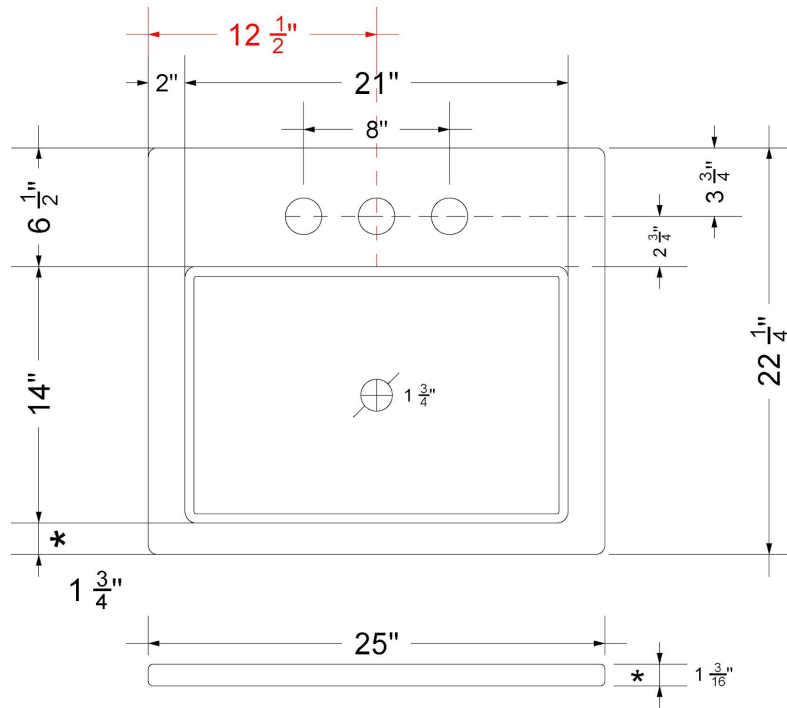

Technical Information

All product dimensions are nominal.

- Installation: Vanity Top
- Number of deck holes: 1

Notes

Install this product according to the installation instructions.

Sink Specifications

- 4-3/4" (82.55mm) deep
- 1-3/4" (6.35mm) drain opening
- Minimum cabinet size: 24"

Technical Information

All product dimensions are nominal.

- Installation: Vanity Top
- Number of deck holes: 3

Notes

Install this product according to the installation instructions.

Sink Specifications

- 4-3/4" (82.55mm) deep
- 1-3/4" (6.35mm) drain opening
- Minimum cabinet size: 24"