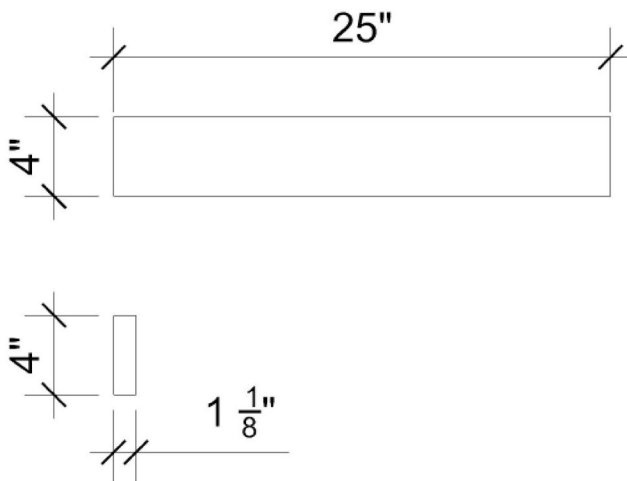

VANDERLOC

25" Quartz Backsplash Ethereal Glow **C-25B.eg**

Features

- 4" Quartz Backsplash

Material

- Silestone® Quartz

Codes/Standards

- None Applicable

Notes

- Install this product according to the installation instructions

Technical Information

- All product dimensions are nominal

Vanderloc® One-Year Limited Warranty

- For product warranty information visit www.vanderloc.com

Available Colors/Finishes

Color tiles intended for reference only.

Color	Code	Description
	DS	Desert Silver
	EC	Eternal Charcoal
	EN	Eternal Noir
	EG	Ethereal Glow
	HE	Helix
	WZ	White Zeus