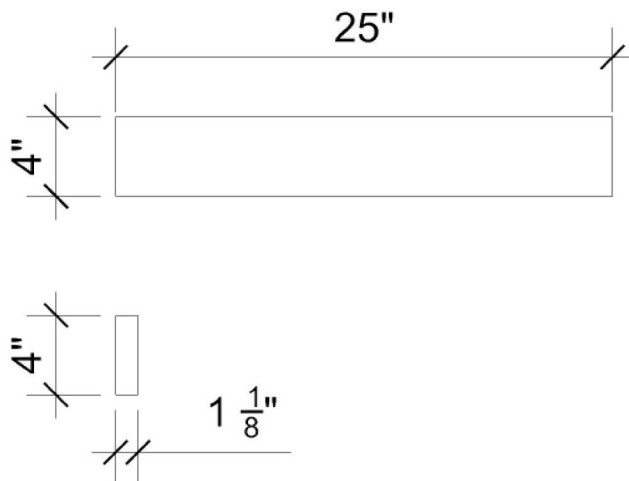

VANDERLOC

25" Quartz Backsplash Helix C-25B.he

Features

- 4" Quartz Backsplash

Material

- Silestone® Quartz

Codes/Standards

- None Applicable

Notes

- Install this product according to the installation instructions

Technical Information

- All product dimensions are nominal

Vanderloc® One-Year Limited Warranty

- For product warranty information visit www.vanderloc.com

Available Colors/Finishes

Color tiles intended for reference only.

Color	Code	Description
	DS	Desert Silver
	EC	Eternal Charcoal
	EN	Eternal Noir
	EG	Ethereal Glow
	HE	Helix
	WZ	White Zeus