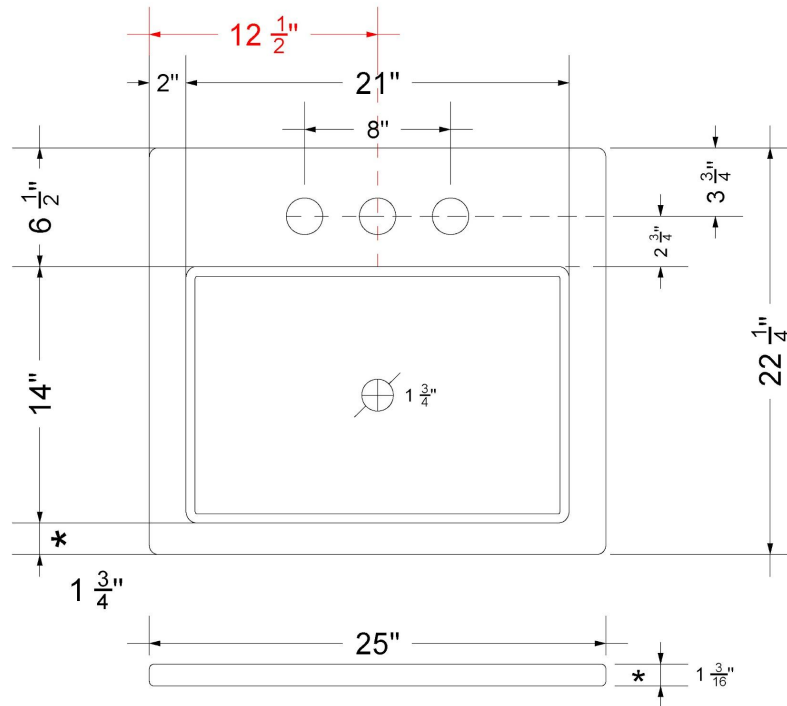

Technical Information

All product dimensions are nominal.

- Installation: Vanity Top
- Number of deck holes: 3

Notes

Install this product according to the installation instructions.