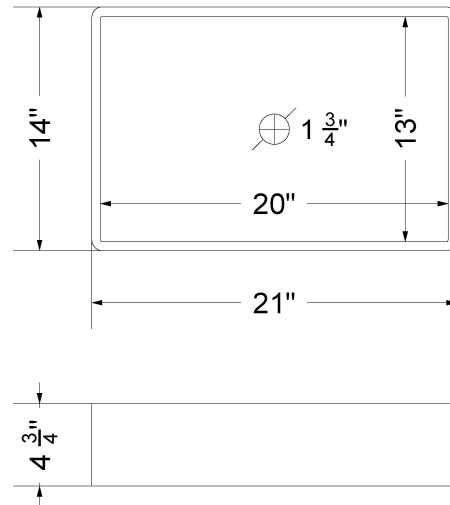

Technical Information

All product dimensions are nominal.

- Installation: Vanity Top
- Number of deck holes: 0

Notes

Install this product according to the installation instructions.

Sink Specifications

- 4-3/4" (82.55mm) deep
- 1-3/4" (6.35mm) drain opening
- Minimum cabinet size: 24"