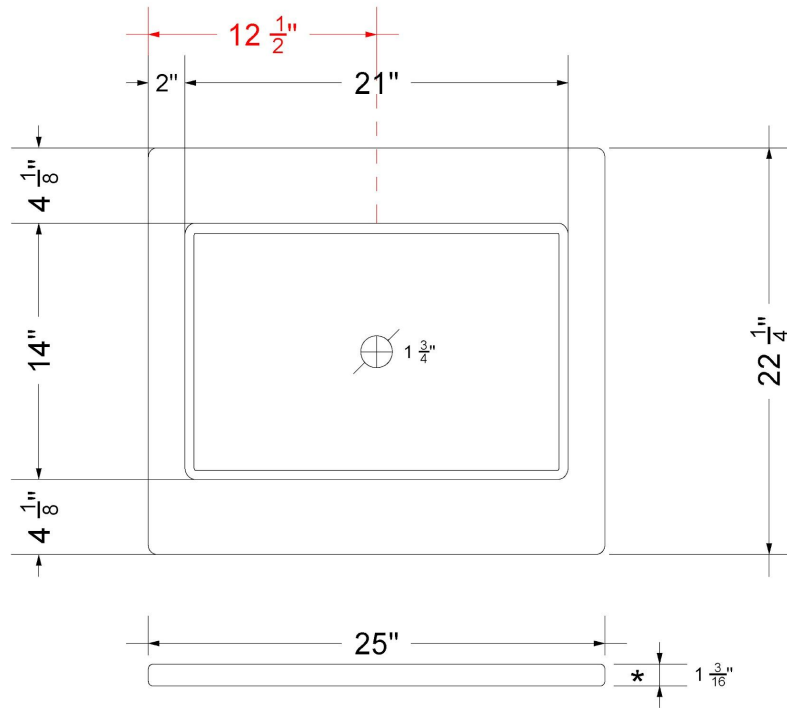

Technical Information

All product dimensions are nominal.

- Installation: Vanity Top
- Number of deck holes: 0

Notes

Install this product according to the installation instructions.

Sink Specifications

- 4-3/4" (82.55mm) deep
- 1-3/4" (6.35mm) drain opening
- Minimum cabinet size: 24"