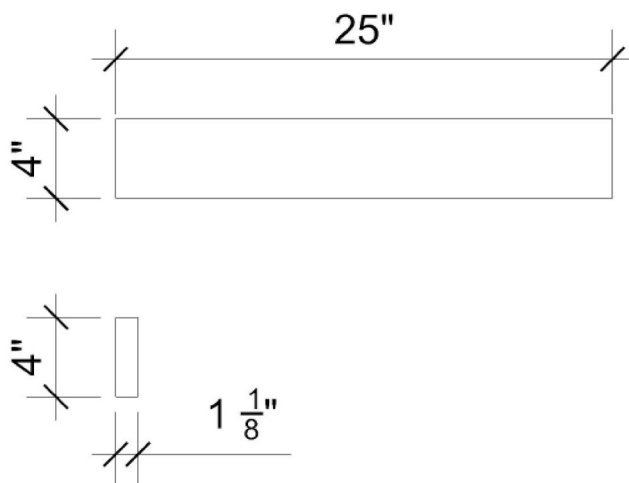

VANDERLOC

25" Quartz Backsplash Eternal Noir C-25B.en

Features

- 4" Quartz Backsplash

Material

- Silestone® Quartz

Codes/Standards

- None Applicable

Notes

- Install this product according to the installation instructions

Technical Information

- All product dimensions are nominal

Vanderloc® One-Year Limited Warranty

- For product warranty information visit www.vanderloc.com

Available Colors/Finishes

Color tiles intended for reference only.

Color	Code	Description
	DS	Desert Silver
	EC	Eternal Charcoal
	EN	Eternal Noir
	EG	Ethereal Glow
	HE	Helix
	WZ	White Zeus