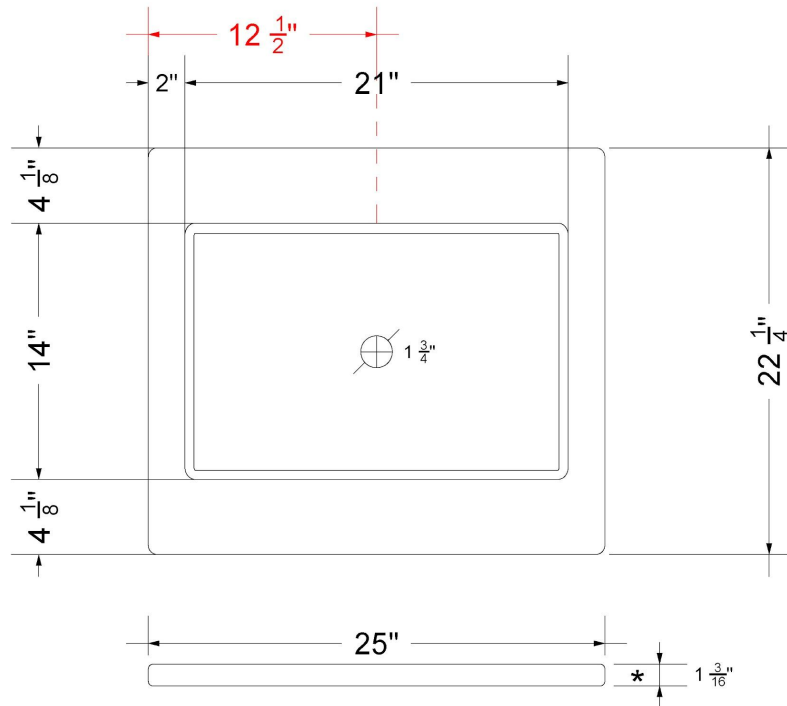

VANDERLOC

25" SILESTONE® QUARTZ VANITY TOP - Eternal Charcoal
Single Vigo Centered Sink (No faucet hole)

CV-25-S1C-NH.ec

Technical Information

All product dimensions are nominal.

- Installation: Vanity Top
- Number of deck holes: 0

Notes

Install this product according to the installation instructions.