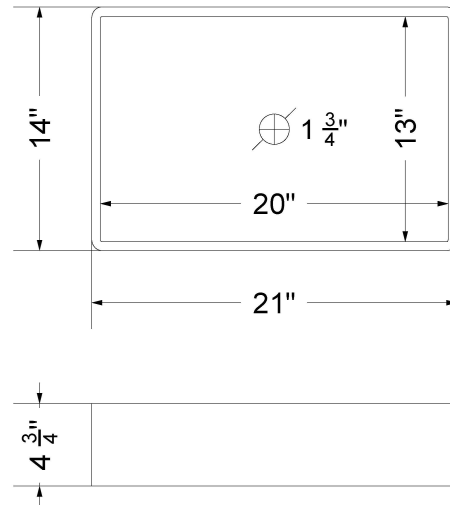

Technical Information

All product dimensions are nominal.

- Installation: Vanity Top
- Number of deck holes: 3

Notes

Install this product according to the installation instructions.

Sink Specifications

- 4-3/4" (82.55mm) deep
- 1-3/4" (6.35mm) drain opening
- Minimum cabinet size: 24"