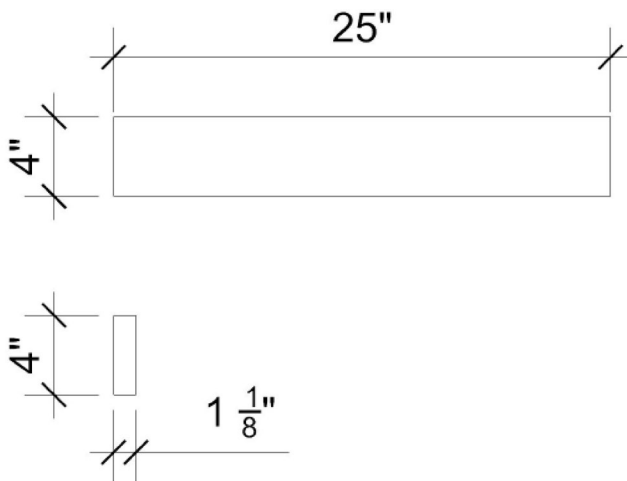

VANDERLOC

25" Quartz Backsplash White Zeus **C-25B.wz**

Features

- 4" Quartz Backsplash

Material

- Silestone® Quartz

Codes/Standards

- None Applicable

Notes

- Install this product according to the installation instructions

Technical Information

- All product dimensions are nominal

Vanderloc® One-Year Limited Warranty

- For product warranty information visit www.vanderloc.com

Available Colors/Finishes

Color tiles intended for reference only.

Color	Code	Description
	DS	Desert Silver
	EC	Eternal Charcoal
	EN	Eternal Noir
	EG	Ethereal Glow
	HE	Helix
	WZ	White Zeus