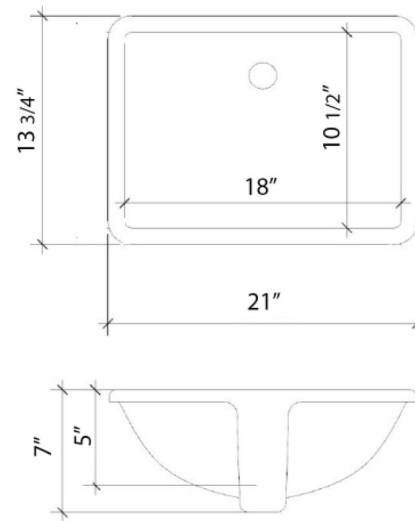

Sink Specifications

- 8" (203mm) deep
- 1-11/16" (43mm) drain opening
- Minimum cabinet size: 21"