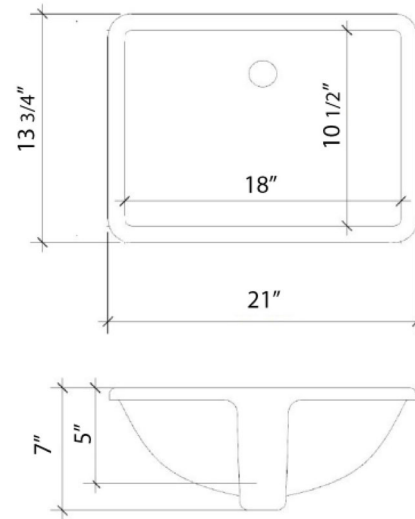

Sink Specifications

- 8" (203mm) deep
- 1-11/16" (43mm) drain opening
- Minimum cabinet size: 21"