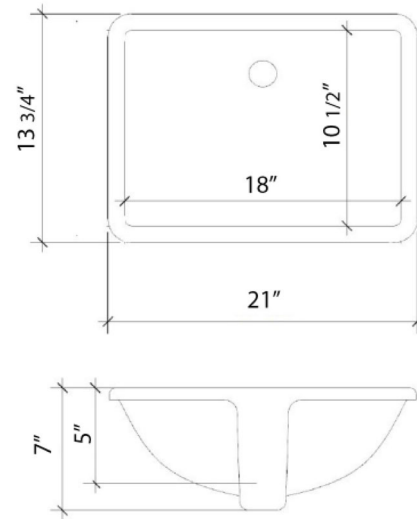

Sink Specifications

- 8" (203mm) deep
- 1-11/16" (43mm) drain opening
- Minimum cabinet size: 21"