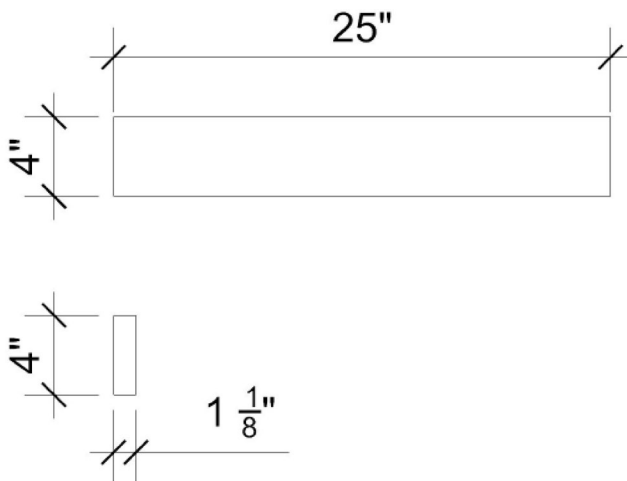

VANDERLOC

25" Quartz Backsplash Helix C-25B.he

Features

- 4" Quartz Backsplash

Material

- Silestone® Quartz

Codes/Standards

- None Applicable

Notes

- Install this product according to the installation instructions

Technical Information

- All product dimensions are nominal

Vanderloc® One-Year Limited Warranty

- For product warranty information visit www.vanderloc.com

Available Colors/Finishes

Color tiles intended for reference only.

Color	Code	Description
	DS	Desert Silver
	EC	Eternal Charcoal
	EN	Eternal Noir
	EG	Ethereal Glow
	HE	Helix
	WZ	White Zeus