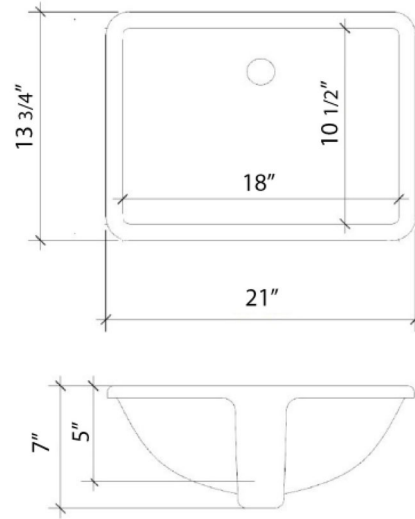

Sink Specifications

- 8" (203mm) deep
- 1-11/16" (43mm) drain opening
- Minimum cabinet size: 21"