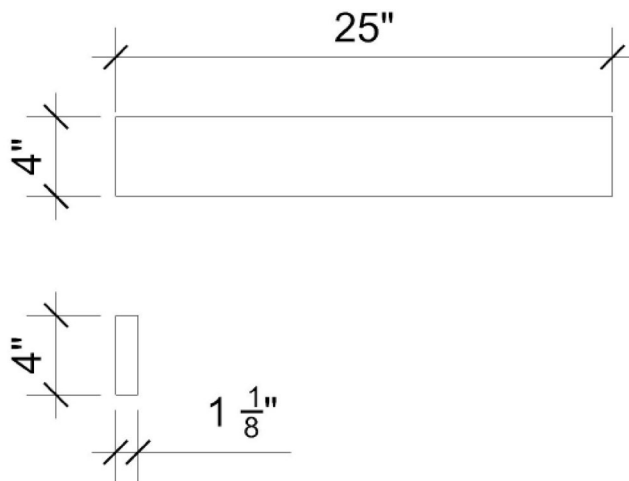

VANDERLOC

25" Quartz Backsplash Eternal Noir C-25B.en

Features

- 4" Quartz Backsplash

Material

- Silestone® Quartz

Codes/Standards

- None Applicable

Notes

- Install this product according to the installation instructions

Technical Information

- All product dimensions are nominal

Vanderloc® One-Year Limited Warranty

- For product warranty information visit www.vanderloc.com

Available Colors/Finishes

Color tiles intended for reference only.

Color	Code	Description
	DS	Desert Silver
	EC	Eternal Charcoal
	EN	Eternal Noir
	EG	Ethereal Glow
	HE	Helix
	WZ	White Zeus