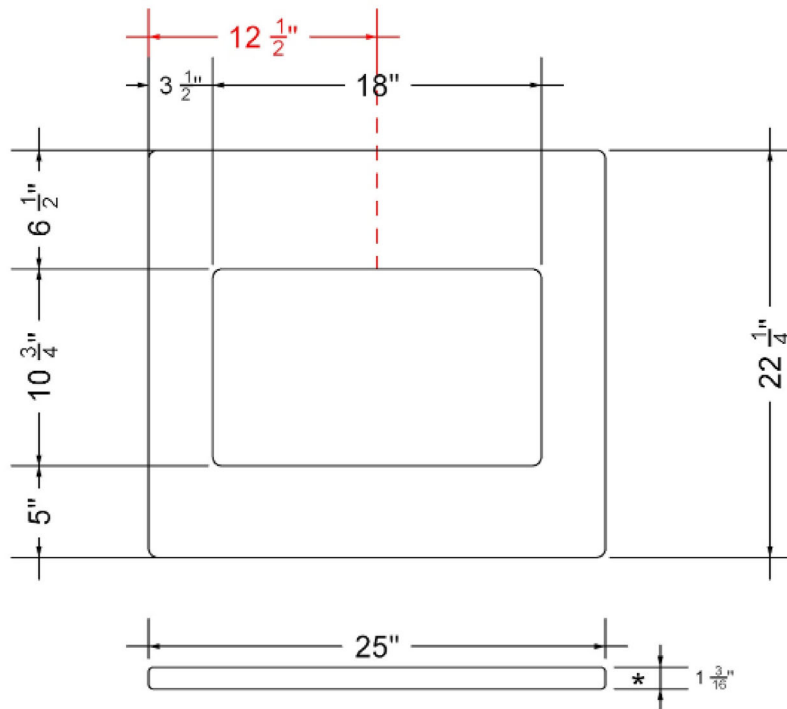

## Technical Information

All product dimensions are nominal.

- Installation: Vanity Top
- Number of deck holes: 0