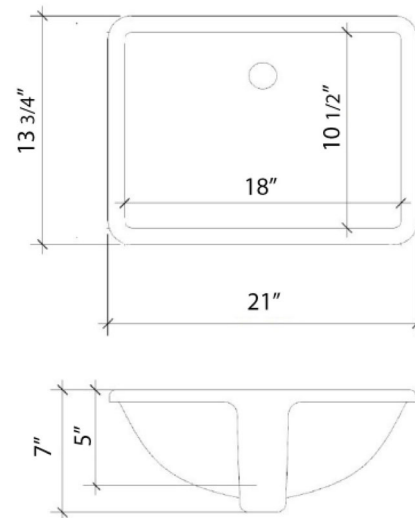

Sink Specifications

- 8" (203mm) deep
- 1-11/16" (43mm) drain opening
- Minimum cabinet size: 21"

Vanderloc® reserves the right to make revisions without notice to product specifications. For the most current Specification Sheet, go to www.vanderloc.com