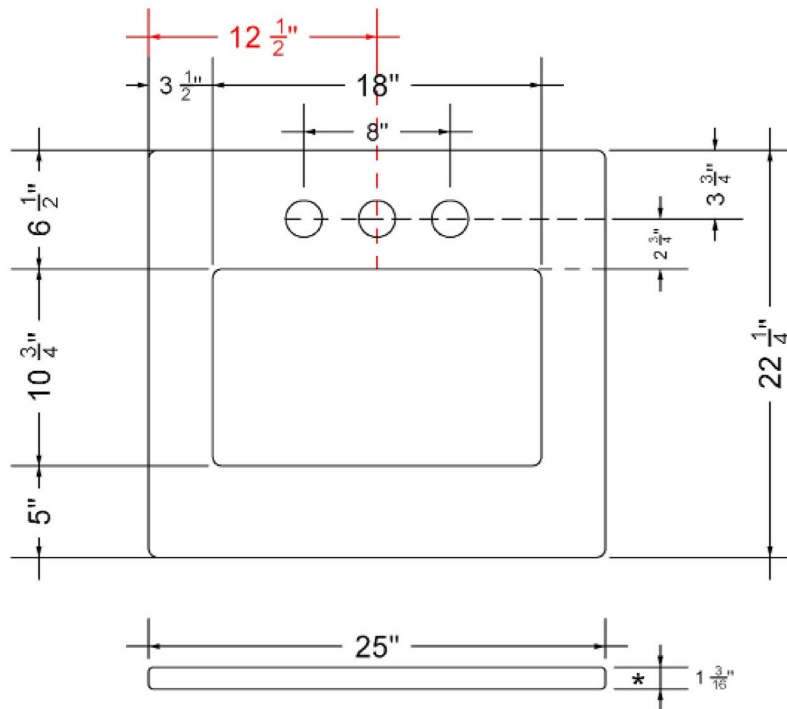

Technical Information

All product dimensions are nominal.

- Installation: Vanity Top
- Number of deck holes: 3

Notes

Install this product according to the installation instructions.