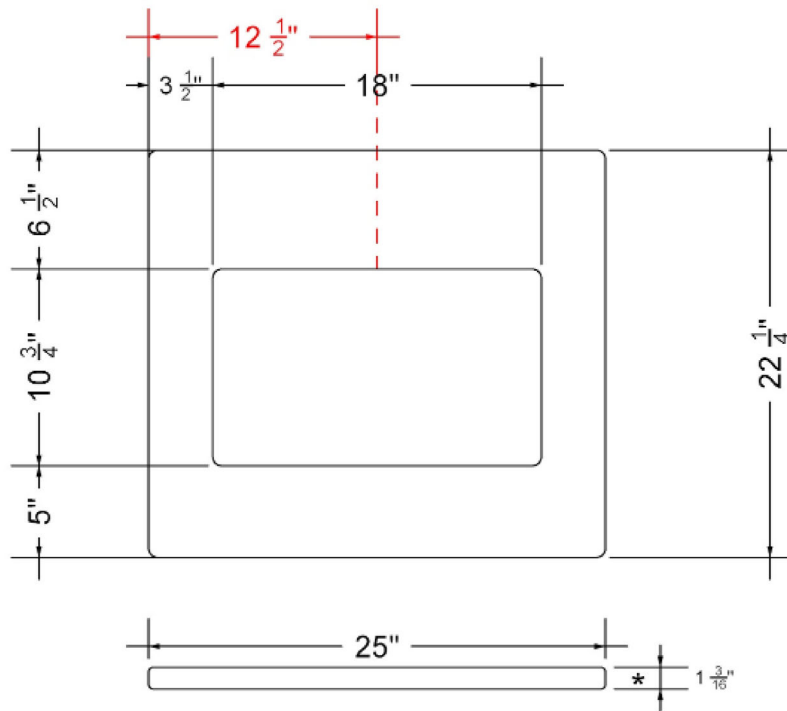

## Technical Information

All product dimensions are nominal.

- Installation: Vanity Top
- Number of deck holes: 0