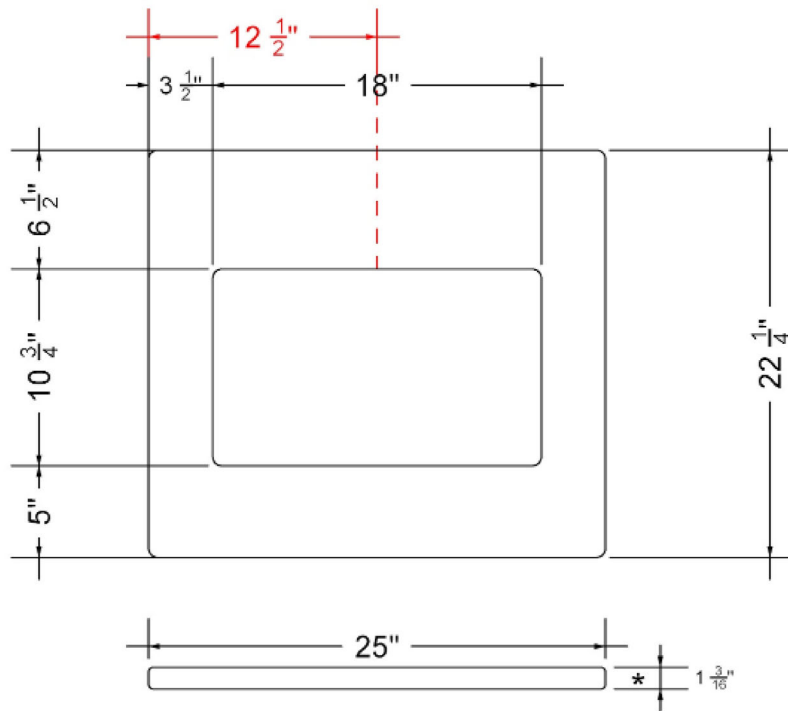

### Technical Information

All product dimensions are nominal.

- Installation: Vanity Top
- Number of deck holes: 0