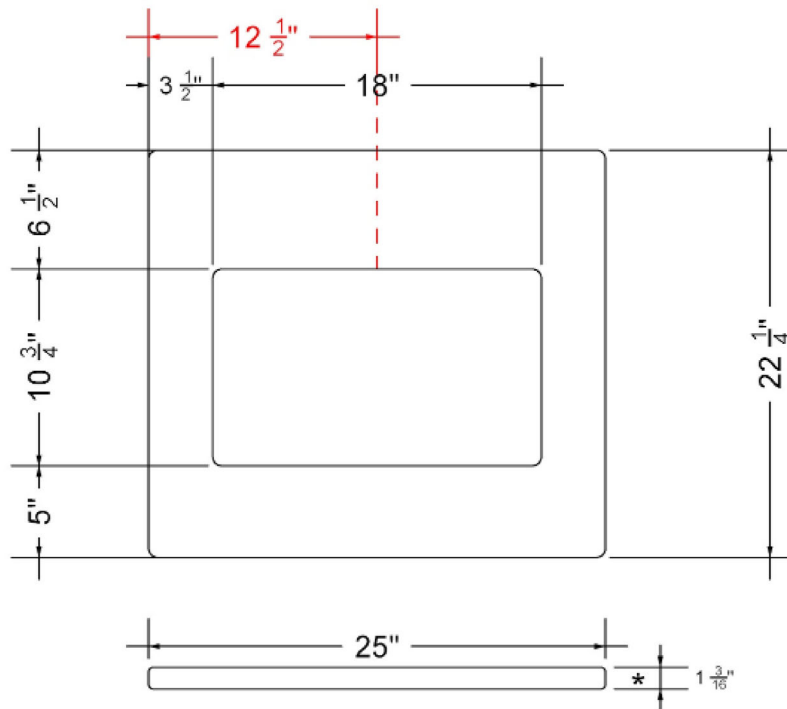

### Technical Information

All product dimensions are nominal.

- Installation: Vanity Top
- Number of deck holes: 0