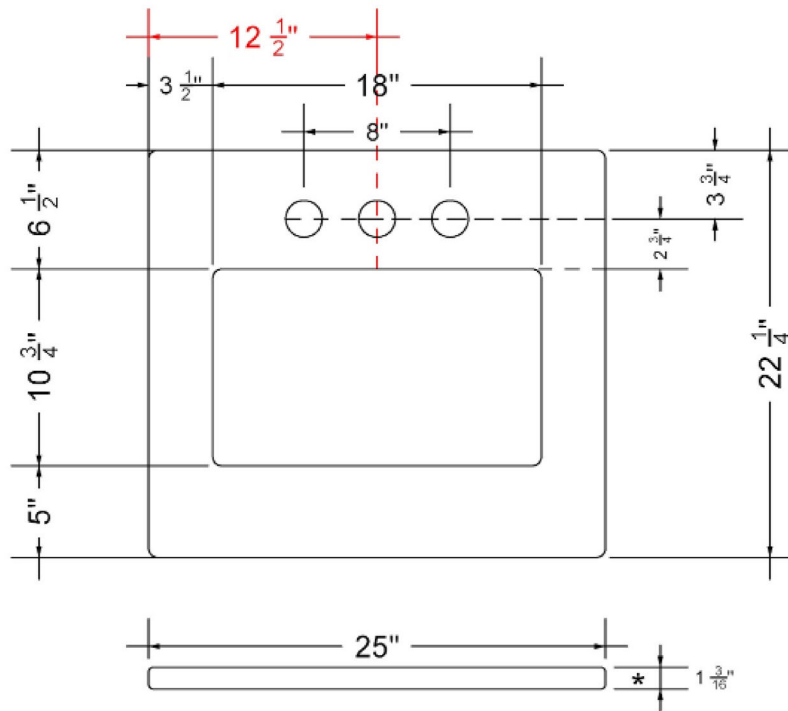

Technical Information

All product dimensions are nominal.

- Installation: Vanity Top
- Number of deck holes: 3

Notes

Install this product according to the installation instructions.