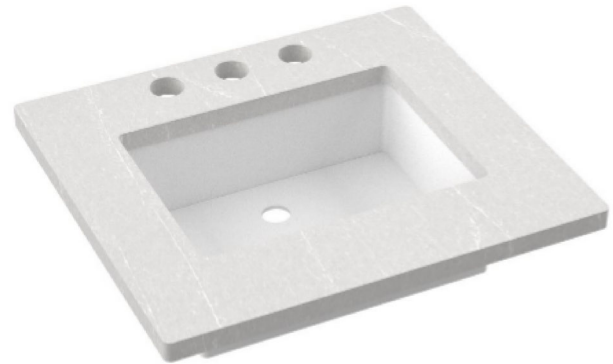

VANDERLOC

25" SILESTONE® QUARTZ VANITY TOP – Desert Silver
Single Rectangle Centered Sink (Widespread faucet hole)

C-25-SRC-WS.ds

Features

- Square sink cutout
- Single and widespread faucet

Material

- Silestone® Quartz

Installation

- Vanity top
- Widespread faucet hole
- Vanderloc® Rectangle Sink

Included Products

- Vanderloc® Rectangle Sink (White Porcelain)
- Sink mounting hardware (screws)

Optional Products

- C-25B.ds Silestone® Quartz backsplash

Codes/Standards

- N/A

Vanderloc® One-Year Limited Warranty

- For product warranty information visit www.vanderloc.com

Available Colors/Finishes

Color tiles intended for reference only.

Color	Code	Description
	DS	Desert Silver
	EC	Eternal Charcoal
	EN	Eternal Noir
	EG	Ethereal Glow
	HE	Helix
	WZ	White Zeus