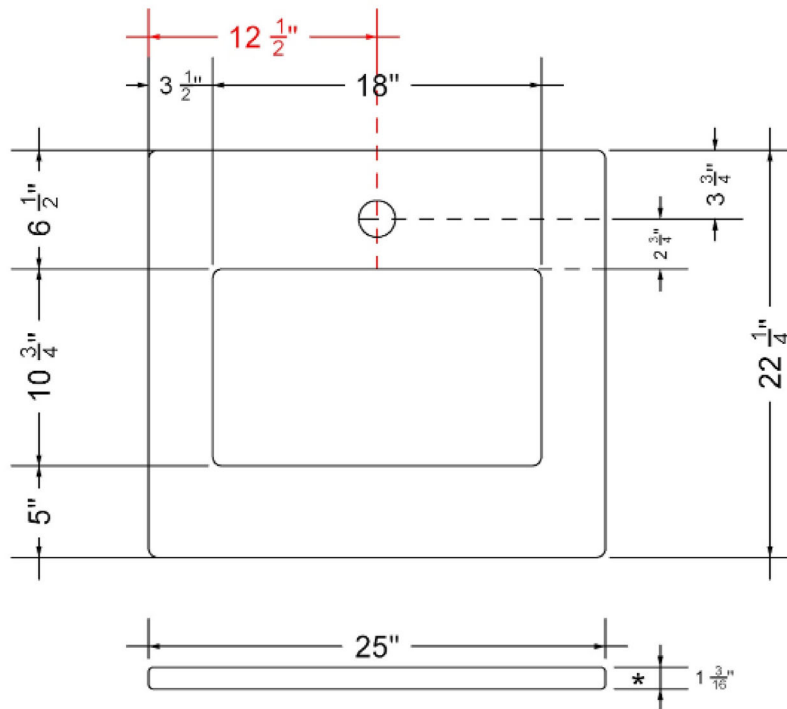

Technical Information

All product dimensions are nominal.

- Installation: Vanity Top
- Number of deck holes: 1

Notes

Install this product according to the installation instructions.