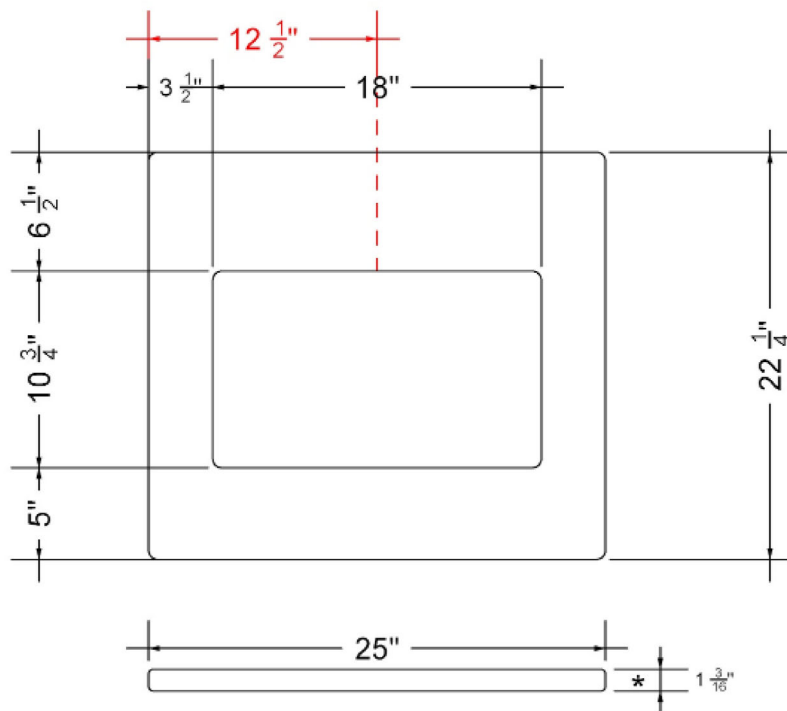

## Technical Information

All product dimensions are nominal.

- Installation: Vanity Top
- Number of deck holes: 0