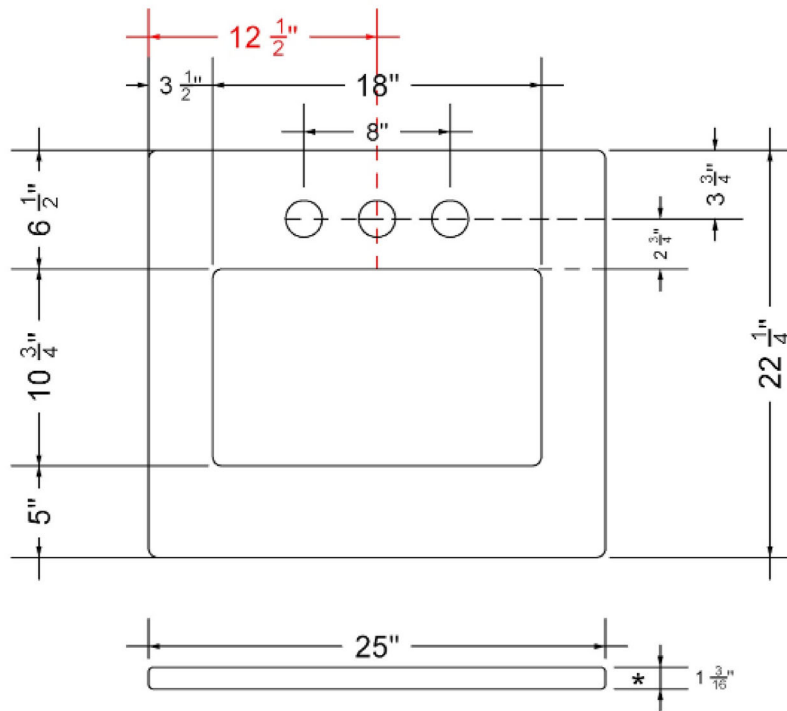

VANDERLOC

25" SILESTONE® QUARTZ VANITY TOP - Ethereal Glow
Single Rectangle Centered Sink (Widespread faucet hole)

C-25-SRC-WS.eg

Technical Information

All product dimensions are nominal.

- Installation: Vanity Top
- Number of deck holes: 3

Notes

Install this product according to the installation instructions.