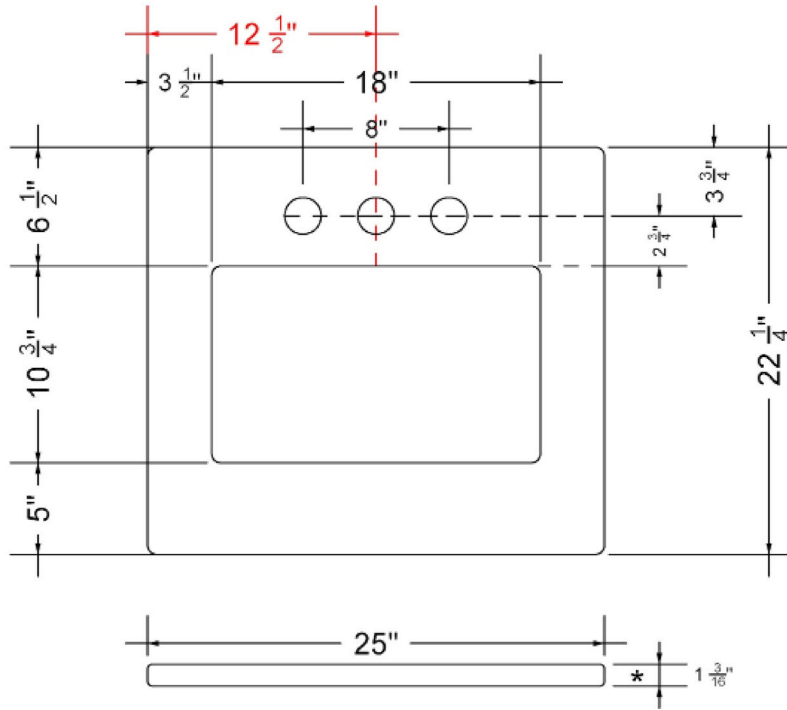

VANDERLOC

25" SILESTONE® QUARTZ VANITY TOP - Eternal Noir
Single Rectangle Centered Sink (Widespread faucet hole)

C-25-SRC-WS.en

Technical Information

All product dimensions are nominal.

- Installation: Vanity Top
- Number of deck holes: 3

Notes

Install this product according to the installation instructions.