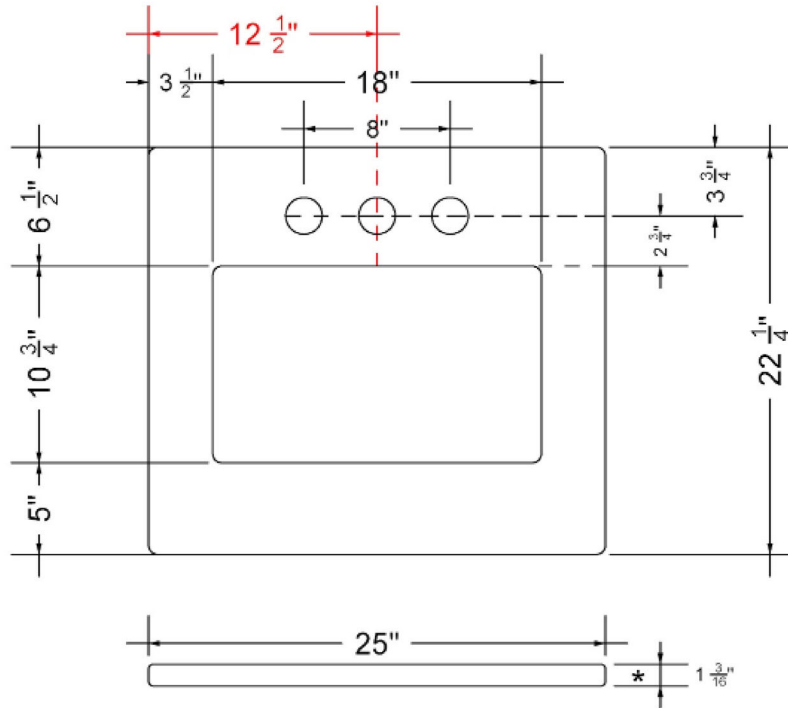

Technical Information

All product dimensions are nominal.

- Installation: Vanity Top
- Number of deck holes: 3

Notes

Install this product according to the installation instructions.