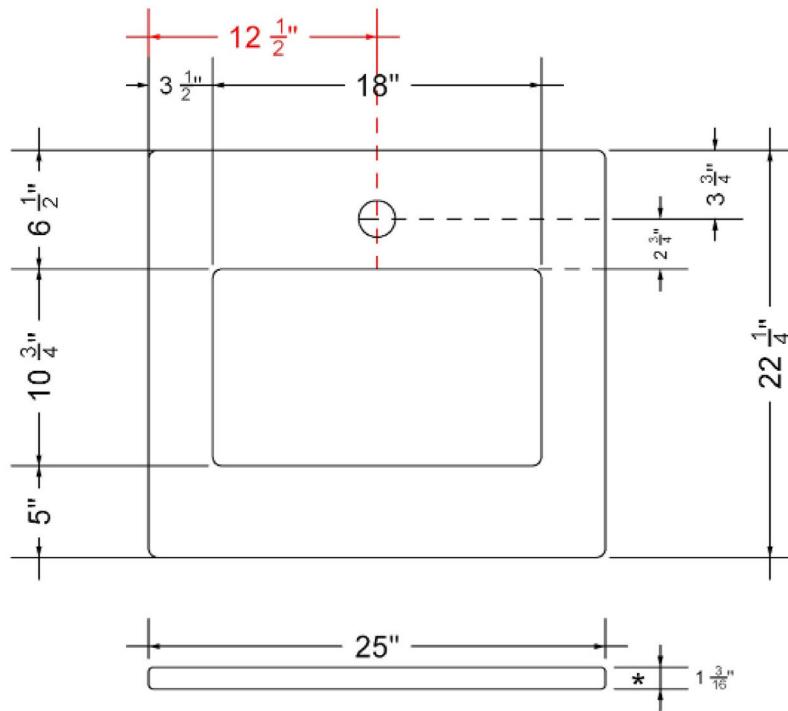

VANDERLOC

25" SILESTONE® QUARTZ VANITY TOP - Eternal Charcoal
Single Rectangle Centered Sink (Single faucet hole)

C-25-SRC-SH.ec

Technical Information

All product dimensions are nominal.

- Installation: Vanity Top
- Number of deck holes: 1

Notes

Install this product according to the installation instructions.