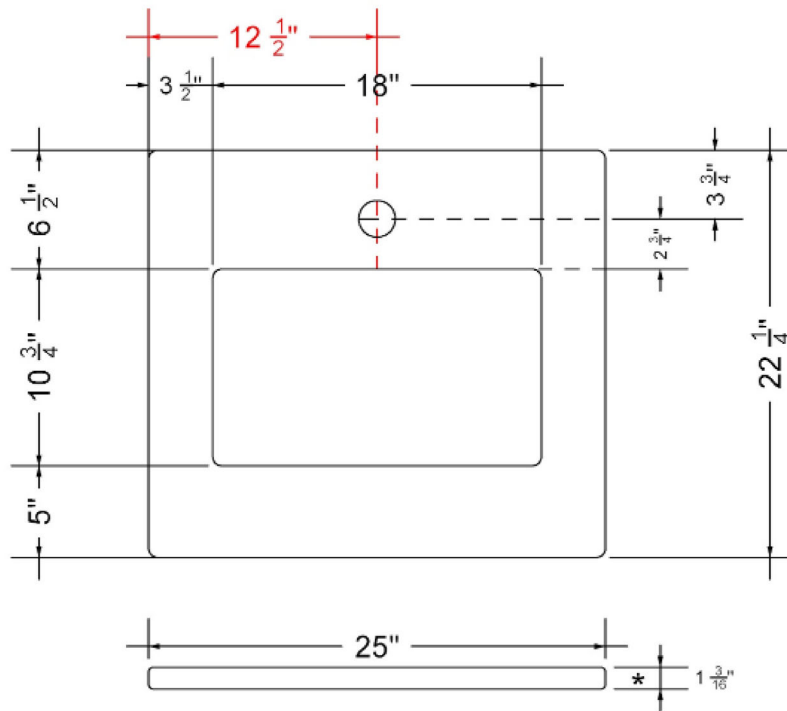

Technical Information

All product dimensions are nominal.

- Installation: Vanity Top
- Number of deck holes: 1

Notes

Install this product according to the installation instructions.