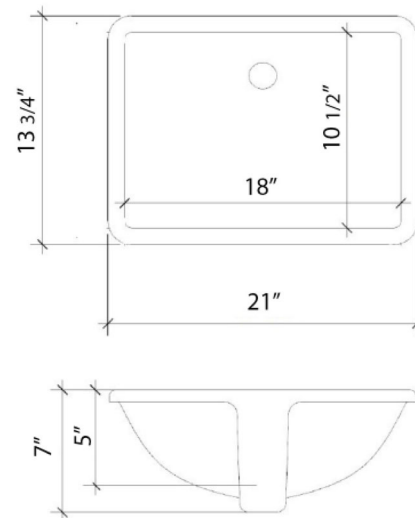

Sink Specifications

- 8" (203mm) deep
- 1-11/16" (43mm) drain opening
- Minimum cabinet size: 21"