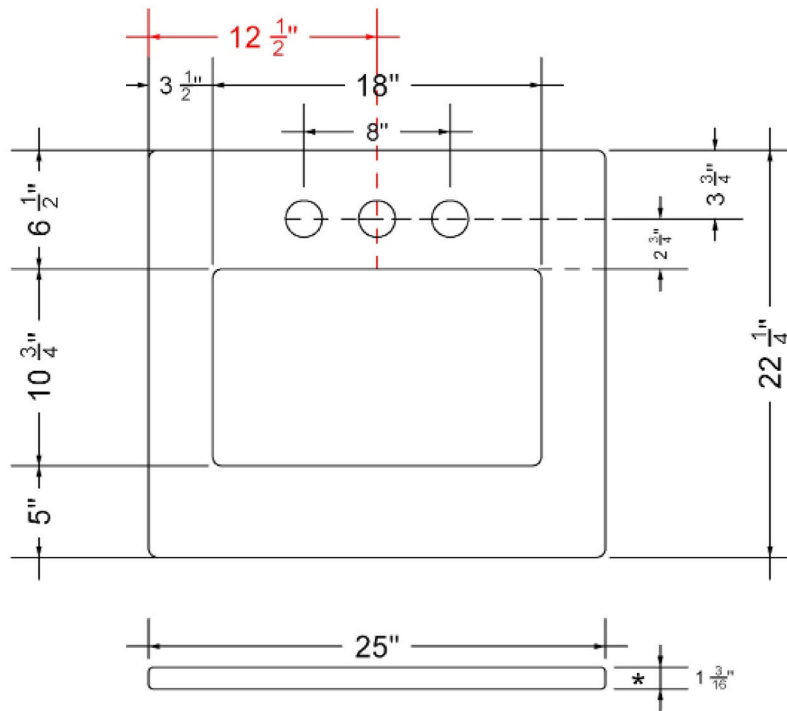

Technical Information

All product dimensions are nominal.

- Installation: Vanity Top
- Number of deck holes: 3

Notes

Install this product according to the installation instructions.