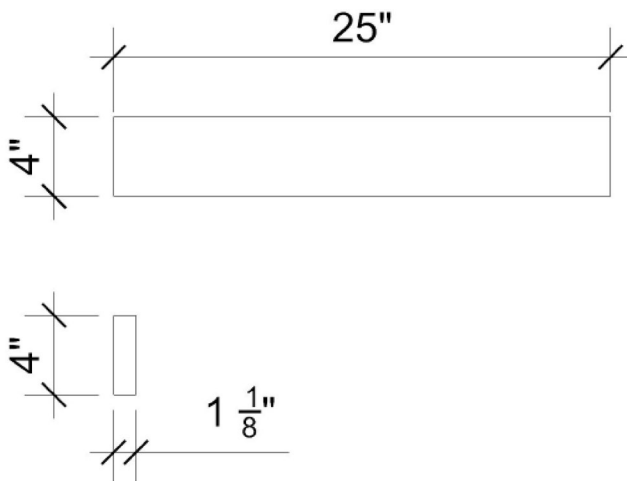

VANDERLOC

25" Quartz Backsplash Eternal Charcoal **C-25B.ec**

Features

- 4" Quartz Backsplash

Material

- Silestone® Quartz

Codes/Standards

- None Applicable

Notes

- Install this product according to the installation instructions

Technical Information

- All product dimensions are nominal

Vanderloc® One-Year Limited Warranty

- For product warranty information visit www.vanderloc.com

Available Colors/Finishes

Color tiles intended for reference only.

Color	Code	Description
	DS	Desert Silver
	EC	Eternal Charcoal
	EN	Eternal Noir
	EG	Ethereal Glow
	HE	Helix
	WZ	White Zeus