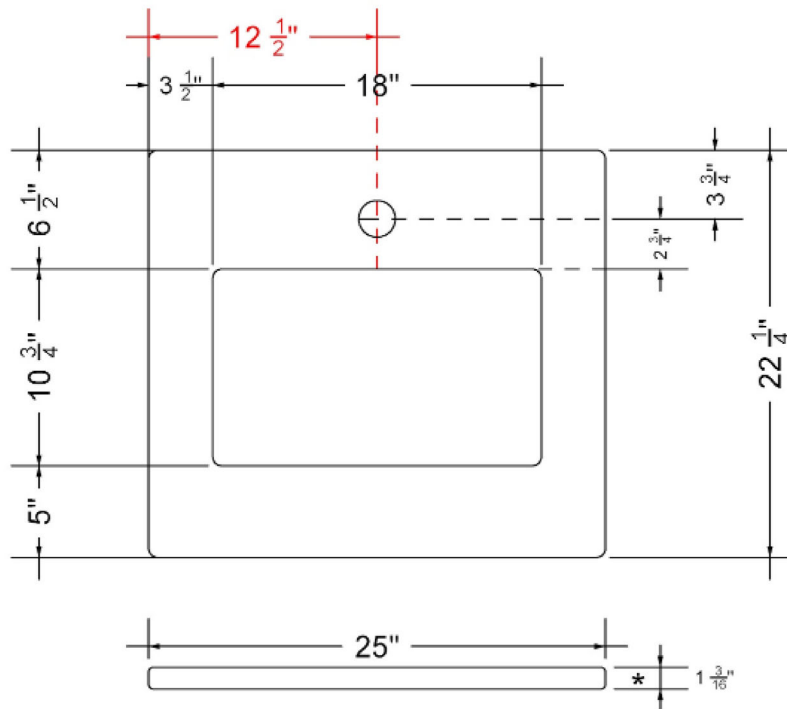

## Technical Information

All product dimensions are nominal.

- Installation: Vanity Top
- Number of deck holes: 1