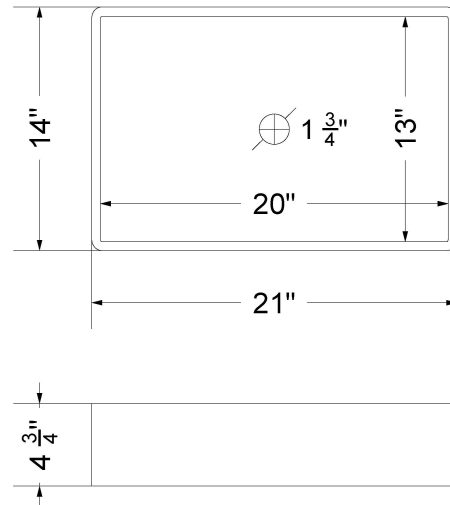

All product dimensions are nominal.

- Installation: Vanity Top
- Number of deck holes: 1

Notes

Install this product according to the installation instructions.

Sink Specifications

- 4-3/4" (82.55mm) deep
- 1-3/4" (6.35mm) drain opening
- Minimum cabinet size: 24"