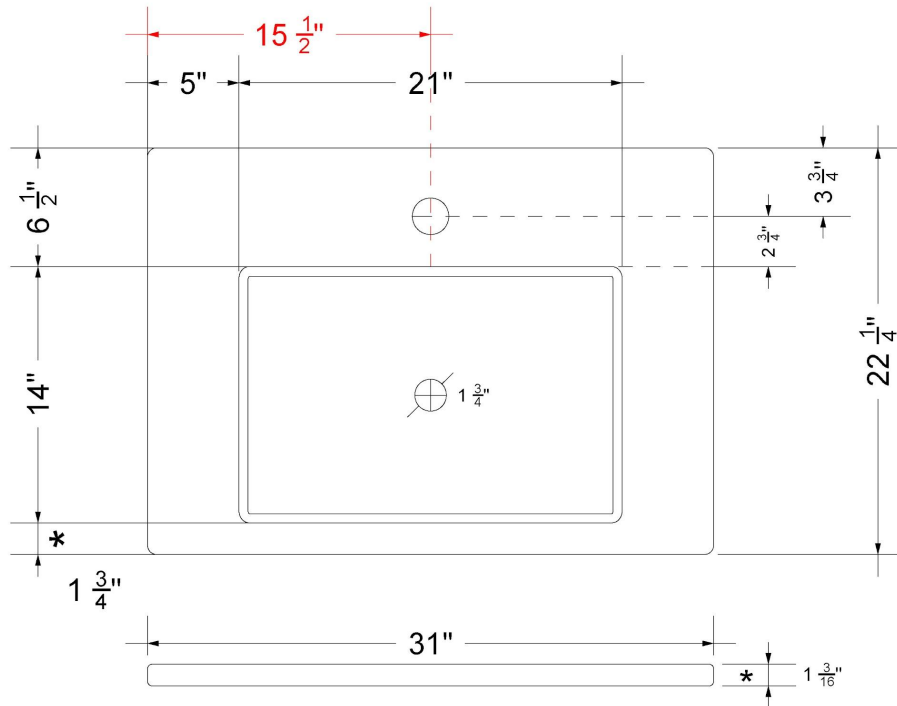

All product dimensions are nominal.

- Installation: Vanity Top
- Number of deck holes: 1

Notes

Install this product according to the installation instructions.

Sink Specifications

- 4-3/4" (82.55mm) deep
- 1-3/4" (6.35mm) drain opening
- Minimum cabinet size: 24"

VANDERLOC

31" SILESTONE® QUARTZ VANITY TOP - White Zeus
 Single Vigo Centered Sink (Single faucet hole)

CV-31-S1C-SH.wz

Technical Information

All product dimensions are nominal.

- Installation: Vanity Top
- Number of deck holes: 1