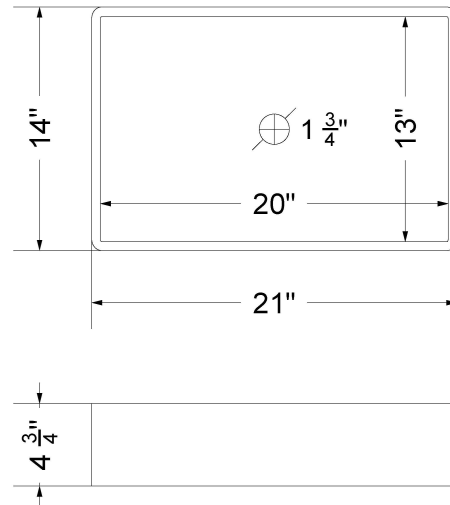

All product dimensions are nominal.

- Installation: Vanity Top
- Number of deck holes: 1

Notes

Install this product according to the installation instructions.

Sink Specifications

- 4-3/4" (82.55mm) deep
- 1-3/4" (6.35mm) drain opening
- Minimum cabinet size: 24"

Technical Information

All product dimensions are nominal.

- Installation: Vanity Top
- Number of deck holes: 1

Notes

Install this product according to the installation instructions.

Sink Specifications

- 4-3/4" (82.55mm) deep
- 1-3/4" (6.35mm) drain opening
- Minimum cabinet size: 24"

All product dimensions are nominal.

- Installation: Vanity Top
- Number of deck holes: 3

Notes

Install this product according to the installation instructions.

Sink Specifications

- 4-3/4" (82.55mm) deep
- 1-3/4" (6.35mm) drain opening
- Minimum cabinet size: 24"