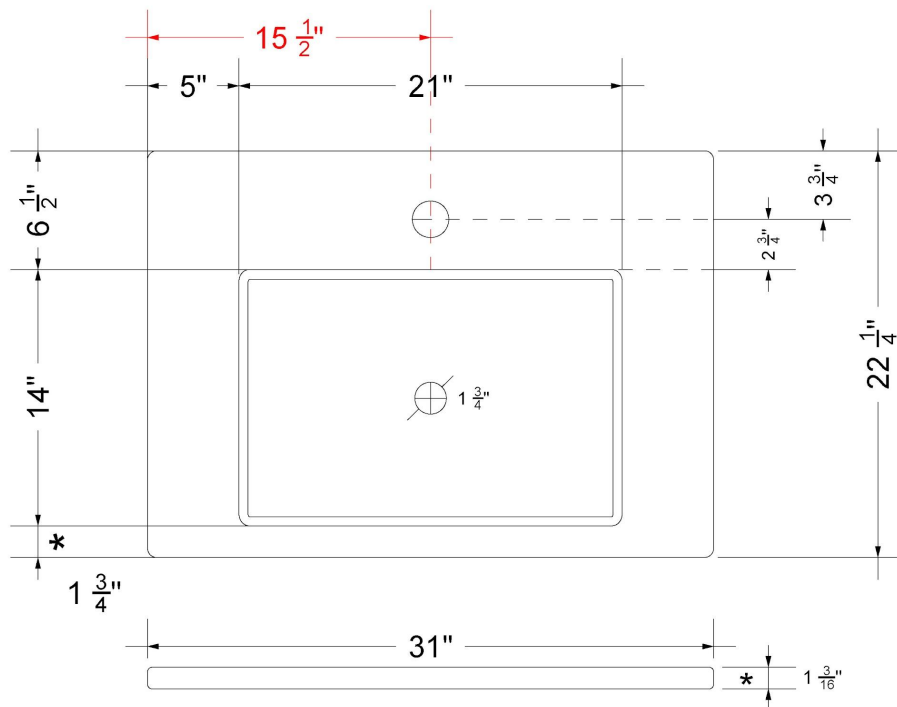

Technical Information

All product dimensions are nominal.

- Installation: Vanity Top
- Number of deck holes: 1

Notes

Install this product according to the installation instructions.

Sink Specifications

- 4-3/4" (82.55mm) deep
- 1-3/4" (6.35mm) drain opening
- Minimum cabinet size: 24"