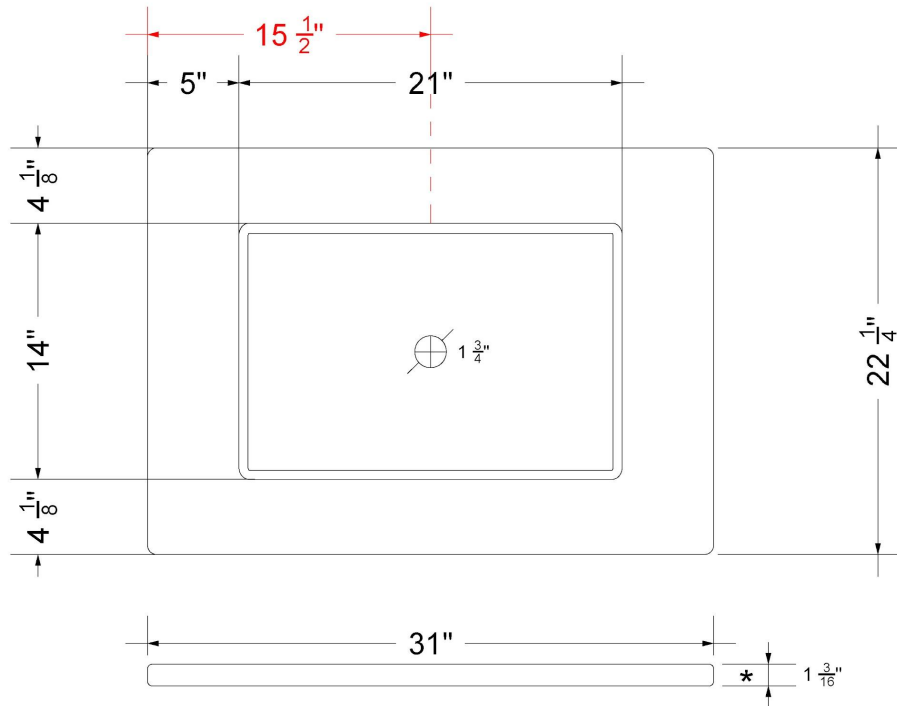

Technical Information

All product dimensions are nominal.

- Installation: Vanity Top
- Number of deck holes: 0

Notes

Install this product according to the installation instructions.

Sink Specifications

- 4-3/4" (82.55mm) deep
- 1-3/4" (6.35mm) drain opening
- Minimum cabinet size: 24"