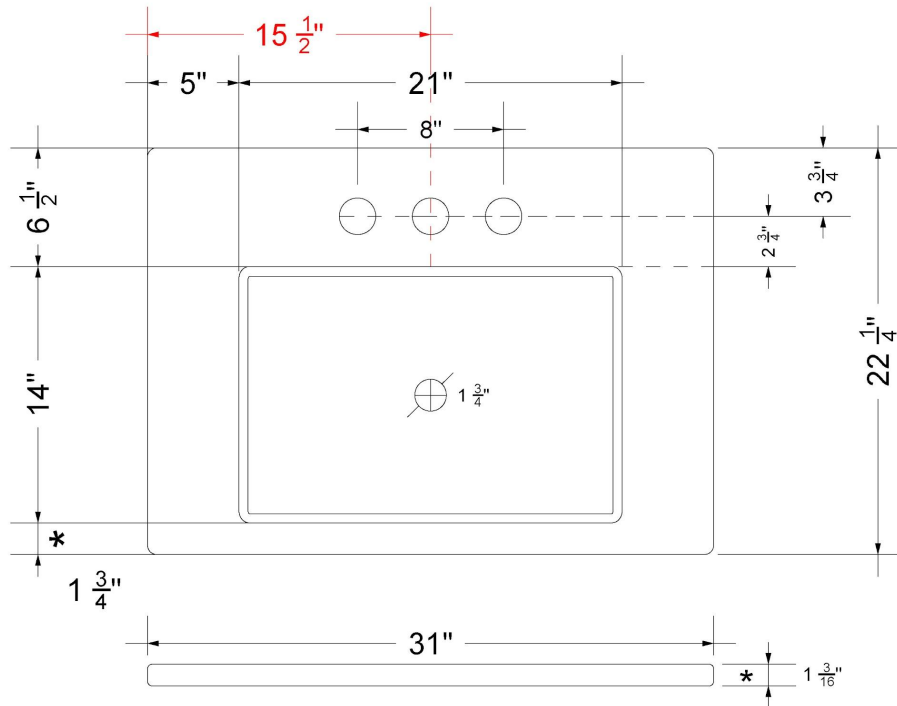

Notes

Install this product according to the installation instructions.

Sink Specifications

- 4-3/4" (82.55mm) deep
- 1-3/4" (6.35mm) drain opening
- Minimum cabinet size: 24"

VANDERLOC

31" SILESTONE® QUARTZ VANITY TOP - Eternal Charcoal Single Vigo Centered Sink (Single faucet hole)

All product dimensions are nominal.

- Installation: Vanity Top
- Number of deck holes: 1

Notes

Install this product according to the installation instructions.

Sink Specifications

- 4-3/4" (82.55mm) deep
- 1-3/4" (6.35mm) drain opening
- Minimum cabinet size: 24"

Technical Information

All product dimensions are nominal.

- Installation: Vanity Top
- Number of deck holes: 1

Notes

Install this product according to the installation instructions.

Sink Specifications

- 4-3/4" (82.55mm) deep
- 1-3/4" (6.35mm) drain opening
- Minimum cabinet size: 24"

Technical Information

All product dimensions are nominal.

- Installation: Vanity Top
- Number of deck holes: 3

Notes

Install this product according to the installation instructions.

Sink Specifications

- 4-3/4" (82.55mm) deep
- 1-3/4" (6.35mm) drain opening
- Minimum cabinet size: 24"