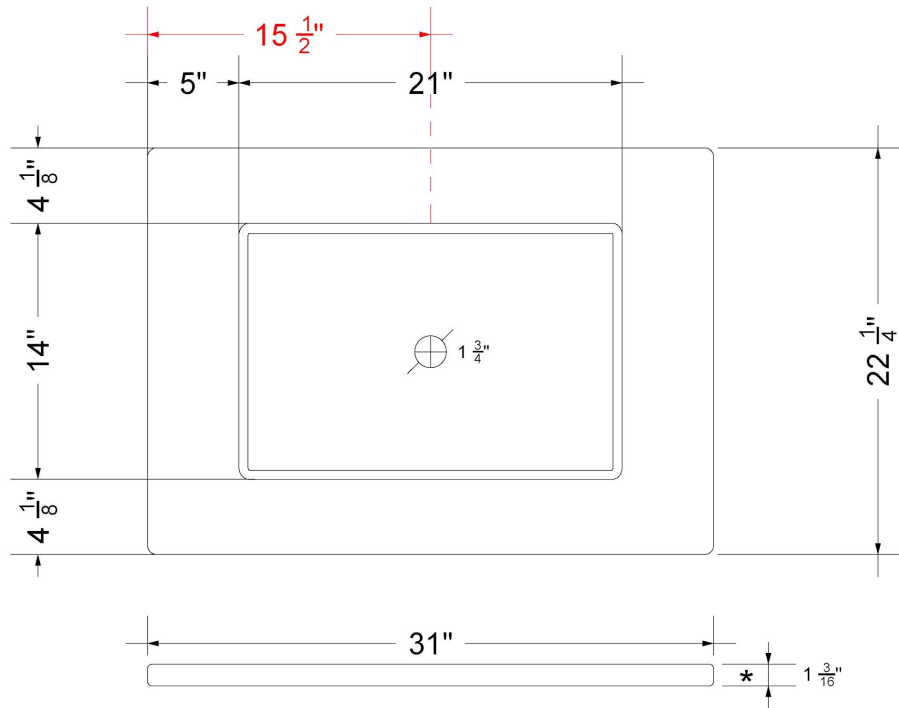

Technical Information

All product dimensions are nominal.

- Installation: Vanity Top
- Number of deck holes: 0

Notes

Install this product according to the installation instructions.