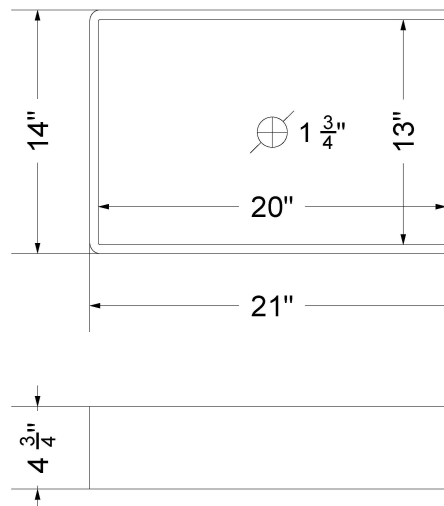

All product dimensions are nominal.

- Installation: Vanity Top
- Number of deck holes: 1

Notes

Install this product according to the installation instructions.

Sink Specifications

- 4-3/4" (82.55mm) deep
- 1-3/4" (6.35mm) drain opening
- Minimum cabinet size: 24"

Technical Information

All product dimensions are nominal.

- Installation: Vanity Top
- Number of deck holes: 1

Notes

Install this product according to the installation instructions.

Sink Specifications

- 4-3/4" (82.55mm) deep
- 1-3/4" (6.35mm) drain opening
- Minimum cabinet size: 24"