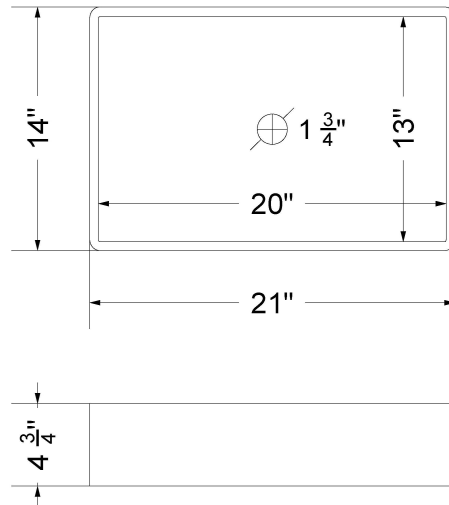

Notes

Install this product according to the installation instructions.

Sink Specifications

- 4-3/4" (82.55mm) deep
- 1-3/4" (6.35mm) drain opening
- Minimum cabinet size: 24"

VANDERLOC

31" SILESTONE® QUARTZ VANITY TOP - Ethereal Glow
Single Vigo Centered Sink (No faucet hole)