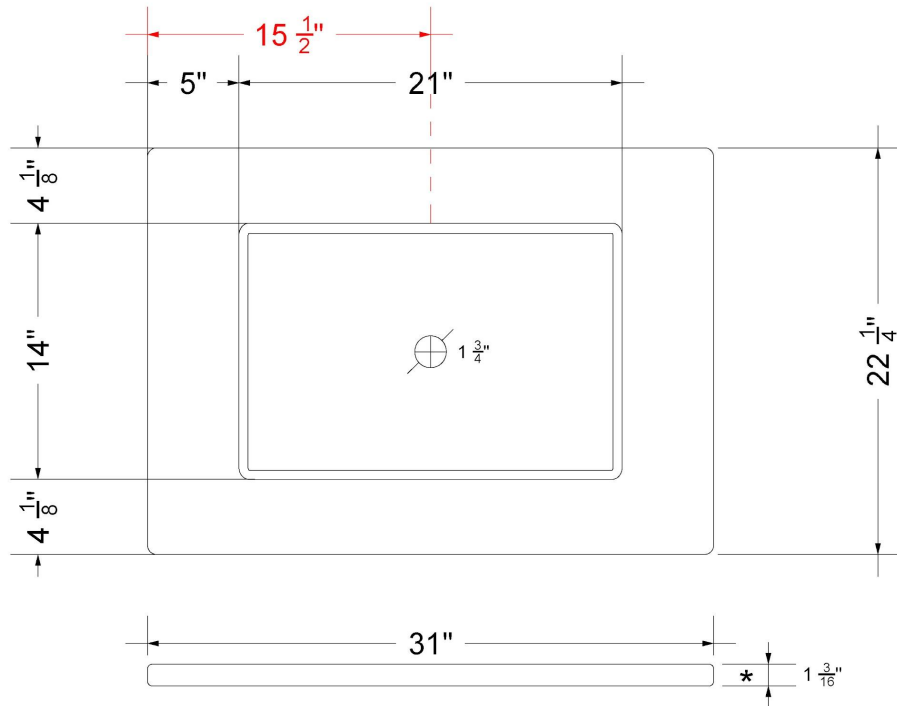

All product dimensions are nominal.

- Installation: Vanity Top
- Number of deck holes: 3

Notes

Install this product according to the installation instructions.

Sink Specifications

- 4-3/4" (82.55mm) deep
- 1-3/4" (6.35mm) drain opening
- Minimum cabinet size: 24"

Technical Information

All product dimensions are nominal.

- Installation: Vanity Top
- Number of deck holes: 0

Notes

Install this product according to the installation instructions.

Sink Specifications

- 4-3/4" (82.55mm) deep
- 1-3/4" (6.35mm) drain opening
- Minimum cabinet size: 24"