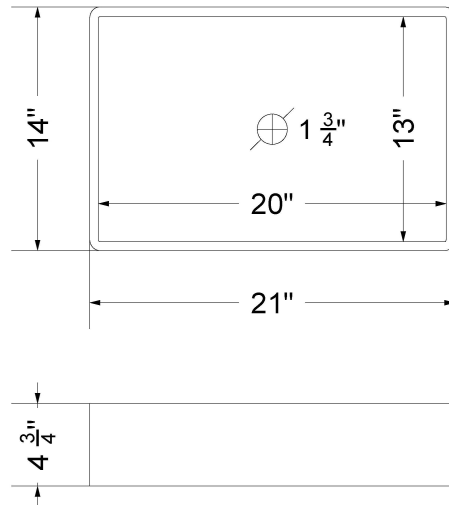

Sink Specifications

- 4-3/4" (82.55mm) deep
- 1-3/4" (6.35mm) drain opening
- Minimum cabinet size: 24"