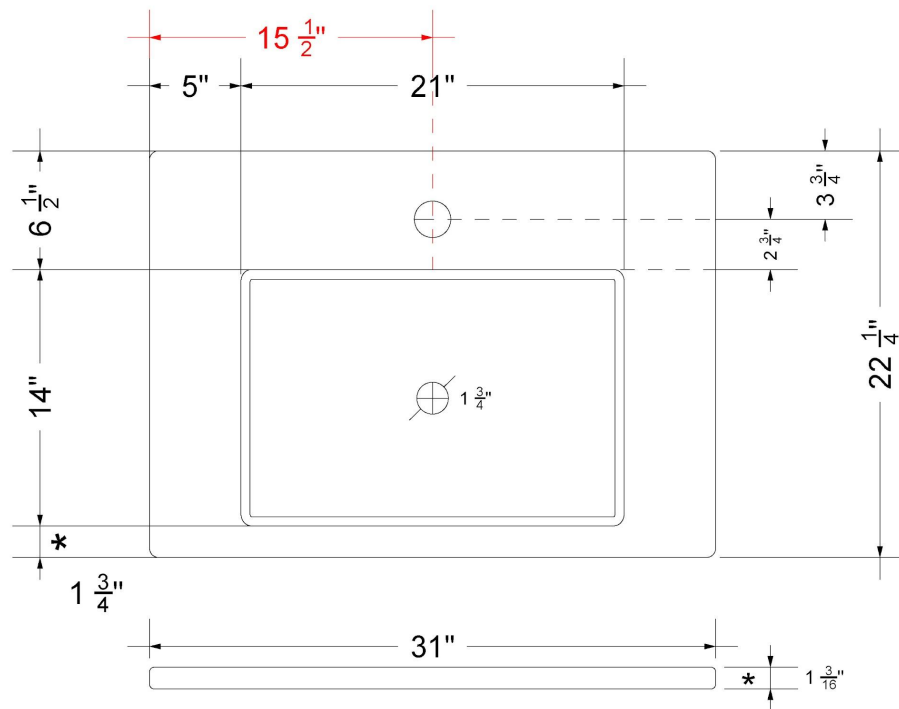

VANDERLOC

31" SILESTONE® QUARTZ VANITY TOP - Desert Silver
Single Vigo Centered Sink (Single faucet hole)

CV-31-S1C-SH.ds

Technical Information

All product dimensions are nominal.

- Installation: Vanity Top
- Number of deck holes: 1