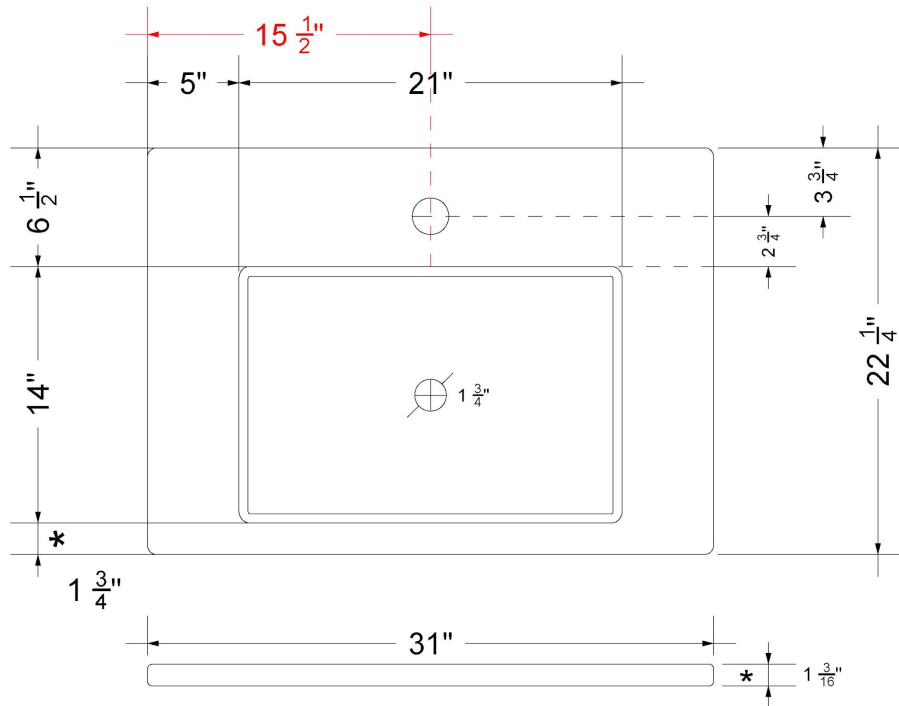

Technical Information

All product dimensions are nominal.

- Installation: Vanity Top
- Number of deck holes: 1

Notes

Install this product according to the installation instructions.

Sink Specifications

- 4-3/4" (82.55mm) deep
- 1-3/4" (6.35mm) drain opening
- Minimum cabinet size: 24"