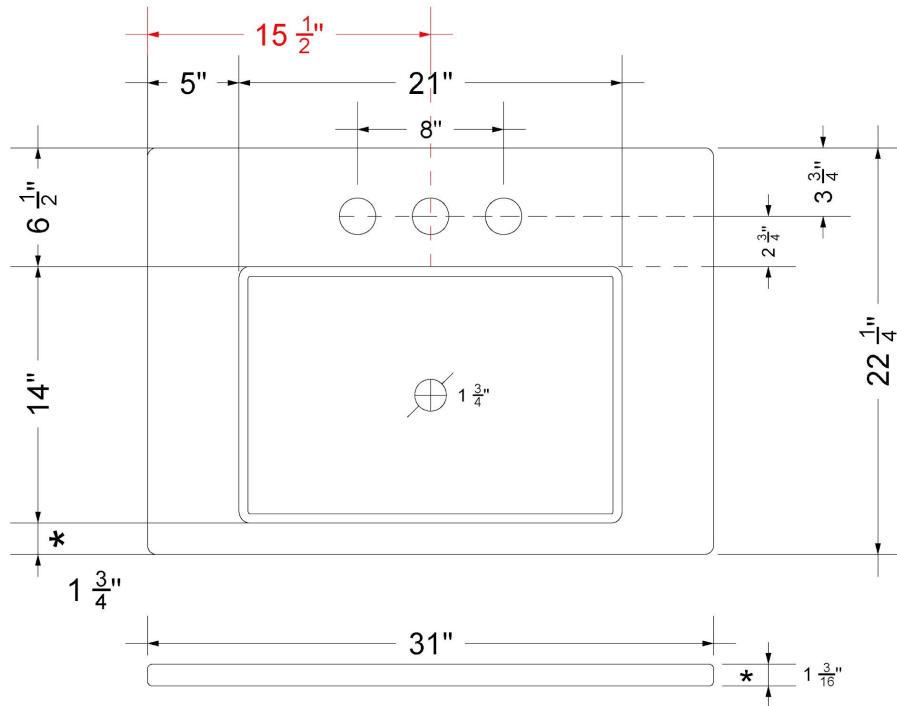

Technical Information

All product dimensions are nominal.

- Installation: Vanity Top
- Number of deck holes: 1

Notes

Install this product according to the installation instructions.

Sink Specifications

- 4-3/4" (82.55mm) deep
- 1-3/4" (6.35mm) drain opening
- Minimum cabinet size: 24"

Technical Information

All product dimensions are nominal.

- Installation: Vanity Top
- Number of deck holes: 3

Notes

Install this product according to the installation instructions.

Sink Specifications

- 4-3/4" (82.55mm) deep
- 1-3/4" (6.35mm) drain opening
- Minimum cabinet size: 24"