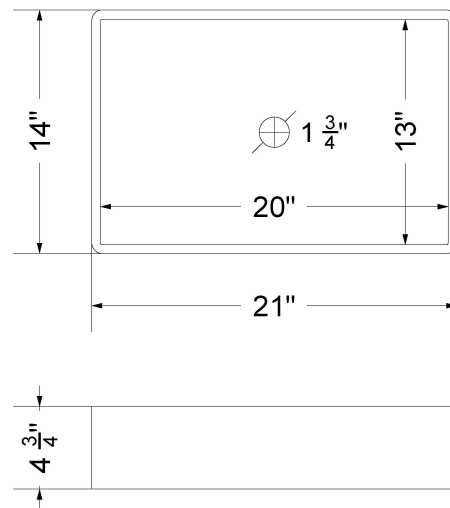

Technical Information

All product dimensions are nominal.

- Installation: Vanity Top
- Number of deck holes: 0

Notes

Install this product according to the installation instructions.

Sink Specifications

- 4-3/4" (82.55mm) deep
- 1-3/4" (6.35mm) drain opening
- Minimum cabinet size: 24"