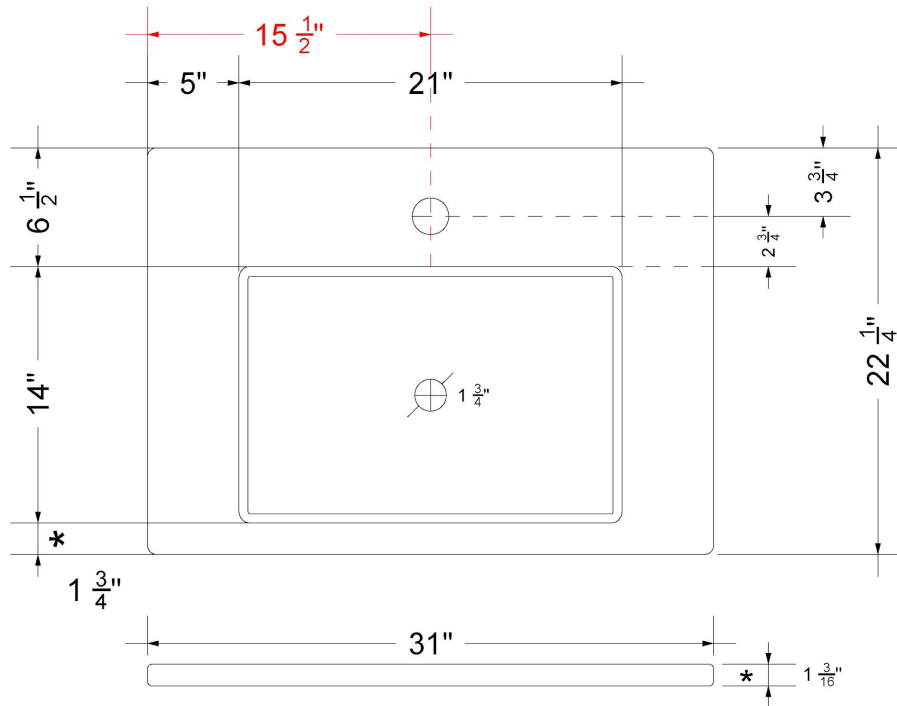

Technical Information

All product dimensions are nominal.

- Installation: Vanity Top
- Number of deck holes: 1

Notes

Install this product according to the installation instructions.

Sink Specifications

- 4-3/4" (82.55mm) deep
- 1-3/4" (6.35mm) drain opening
- Minimum cabinet size: 24"