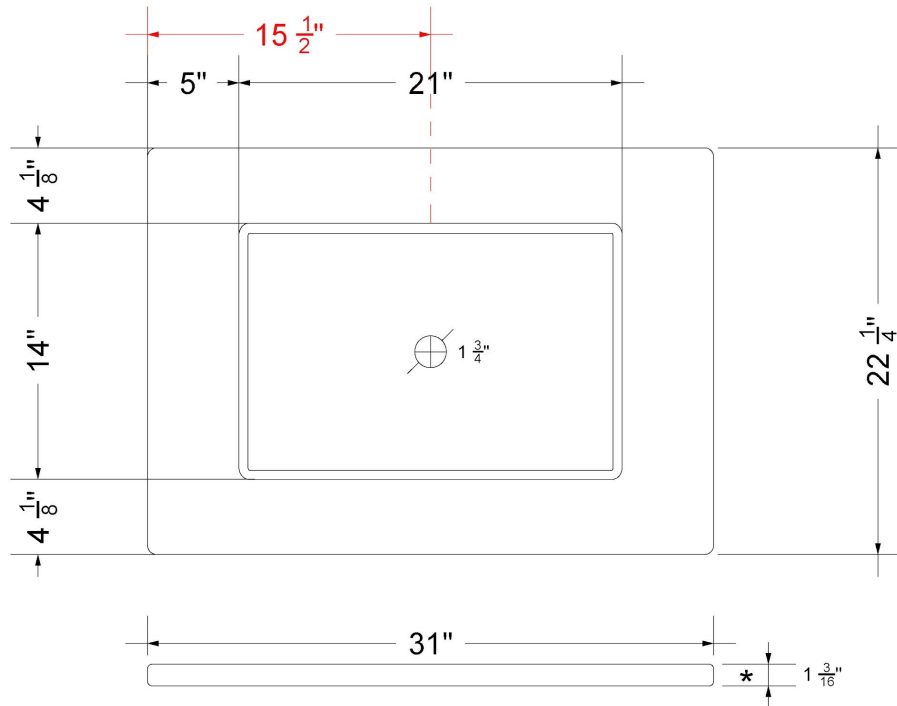

VANDERLOC

31" SILESTONE® QUARTZ VANITY TOP - Eternal Charcoal
Single Vigo Centered Sink (No faucet hole)

CV-31-S1C-NH.ec

Technical Information

All product dimensions are nominal.

- Installation: Vanity Top
- Number of deck holes: 0

Notes

Install this product according to the installation instructions.