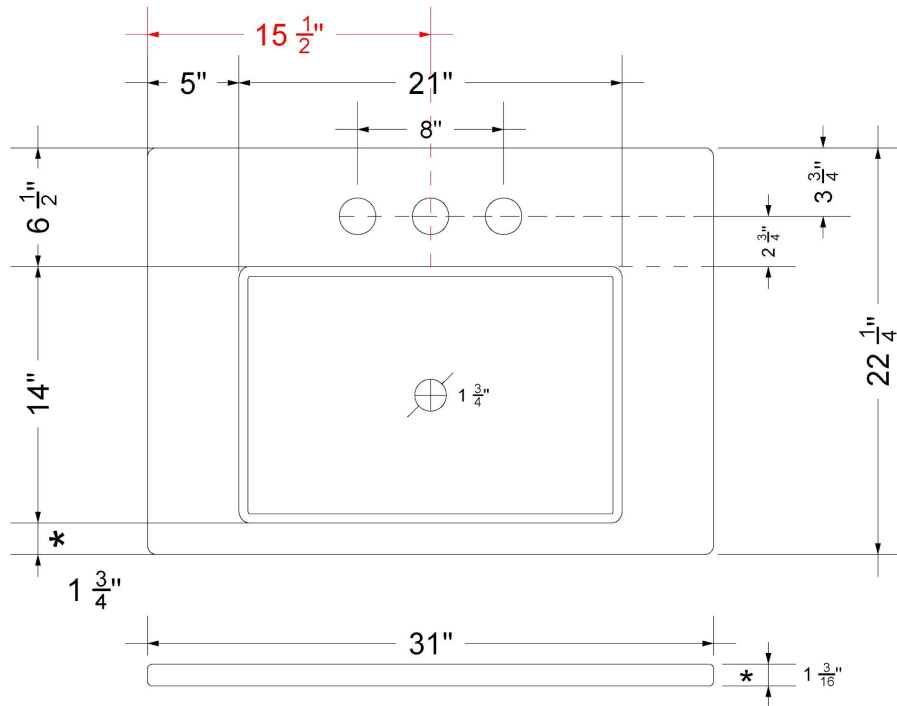

All product dimensions are nominal.

- Installation: Vanity Top
- Number of deck holes: 1

Notes

Install this product according to the installation instructions.

Sink Specifications

- 4-3/4" (82.55mm) deep
- 1-3/4" (6.35mm) drain opening
- Minimum cabinet size: 24"

Technical Information

All product dimensions are nominal.

- Installation: Vanity Top
- Number of deck holes: 1

Notes

Install this product according to the installation instructions.

Sink Specifications

- 4-3/4" (82.55mm) deep
- 1-3/4" (6.35mm) drain opening
- Minimum cabinet size: 24"

Technical Information

All product dimensions are nominal.

- Installation: Vanity Top
- Number of deck holes: 3

Notes

Install this product according to the installation instructions.

Sink Specifications

- 4-3/4" (82.55mm) deep
- 1-3/4" (6.35mm) drain opening
- Minimum cabinet size: 24"