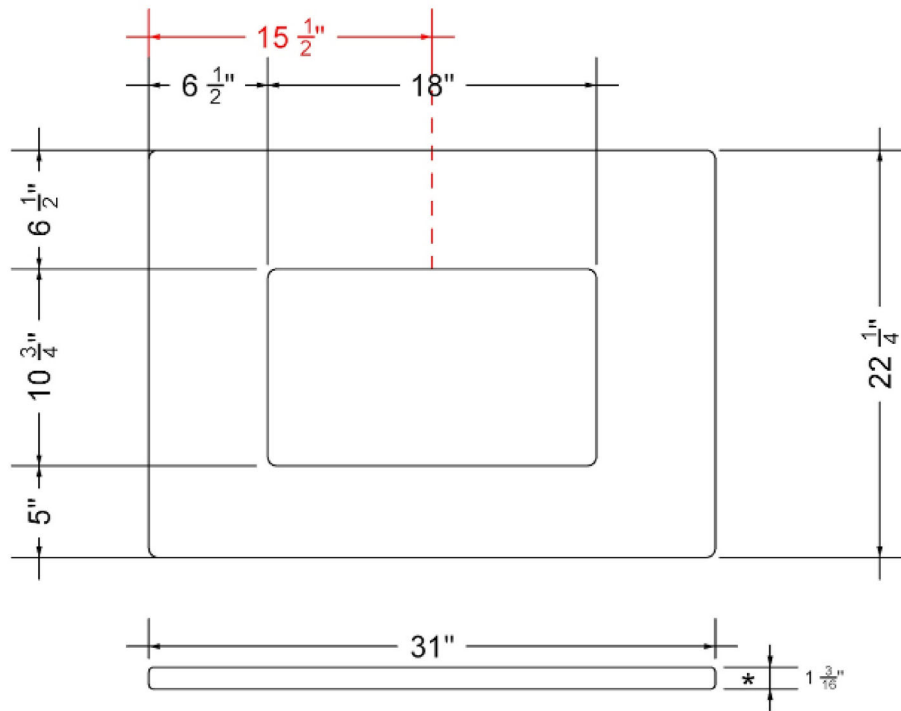

Technical Information

All product dimensions are nominal.

- Installation: Vanity Top
- Number of deck holes: 0

Notes

Install this product according to the installation instructions.