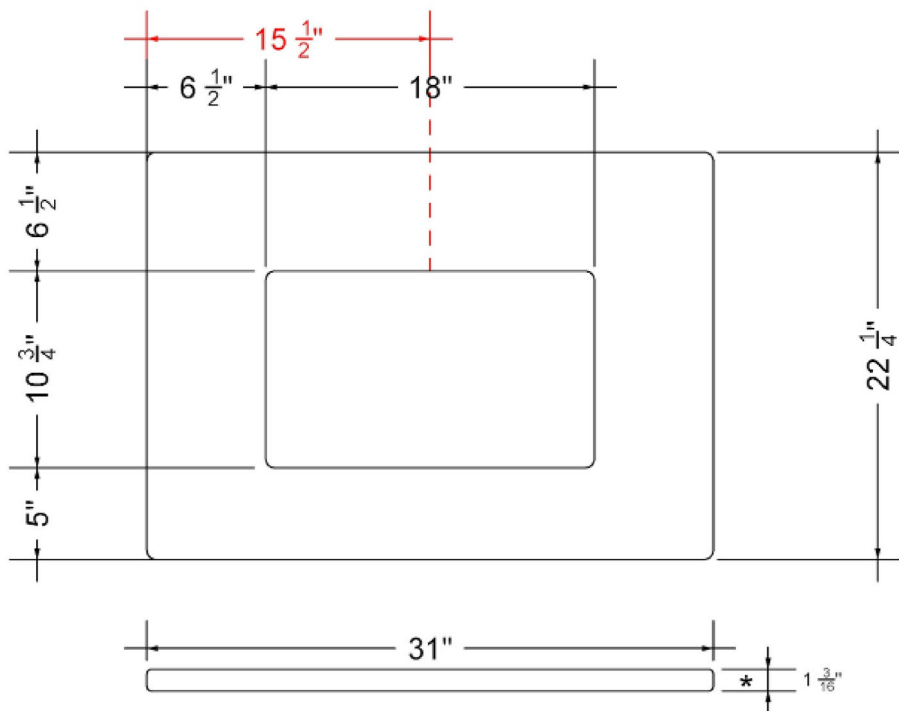

Technical Information

All product dimensions are nominal.

- Installation: Vanity Top
- Number of deck holes: 0

Notes

Install this product according to the installation instructions.

Sink Specifications

- 8" (203mm) deep
- 1-11/16" (43mm) drain opening
- Minimum cabinet size: 21"