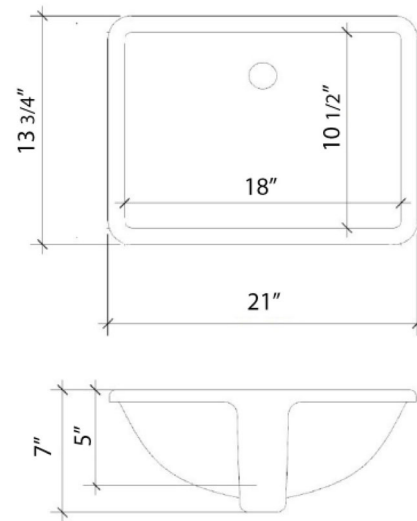

Technical Information

All product dimensions are nominal.

- Installation: Vanity Top
- Number of deck holes: 1

Notes

Install this product according to the installation instructions.

Sink Specifications

- 8" (203mm) deep
- 1-11/16" (43mm) drain opening
- Minimum cabinet size: 21"

Technical Information

All product dimensions are nominal.

- Installation: Vanity Top
- Number of deck holes: 3

Notes

Install this product according to the installation instructions.

Sink Specifications

- 8" (203mm) deep
- 1-11/16" (43mm) drain opening
- Minimum cabinet size: 21"

VANDERLOC

31" SILESTONE® QUARTZ VANITY TOP - Ethereal Glow
Single Rectangle Centered Sink (Widespread faucet hole)

C-31-SRC-WS.eg

Technical Information

All product dimensions are nominal.

- Installation: Vanity Top
- Number of deck holes: 3

Notes

Install this product according to the installation instructions.

Sink Specifications

- 8" (203mm) deep
- 1-11/16" (43mm) drain opening
- Minimum cabinet size: 21"

Vanderloc® reserves the right to make revisions without notice to product specifications. For the most current Specification Sheet, go to www.vanderloc.com