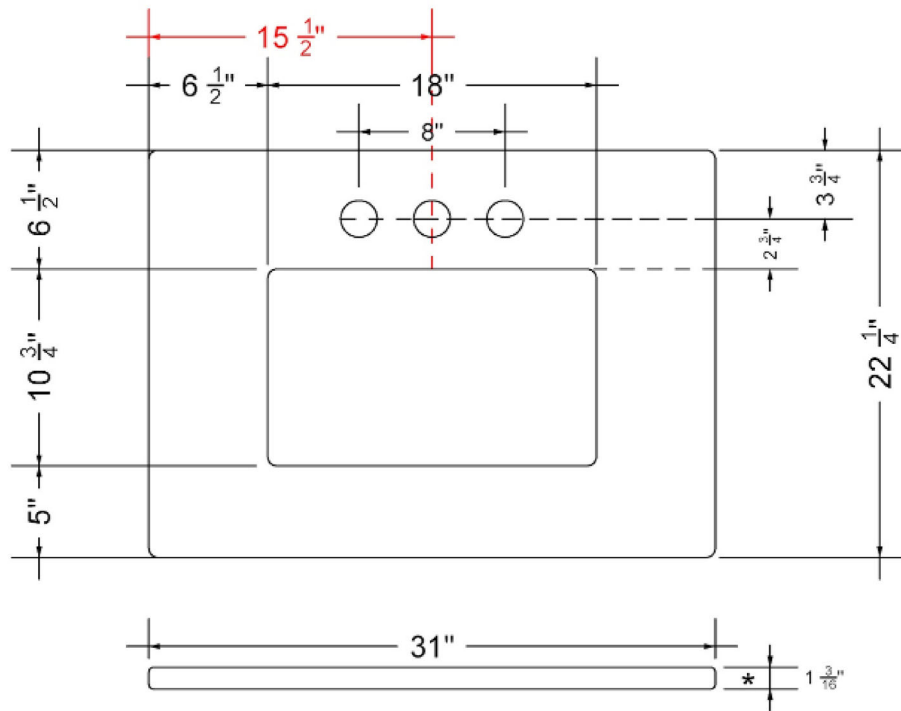

Technical Information

All product dimensions are nominal.

- Installation: Vanity Top
- Number of deck holes: 3

Notes

Install this product according to the installation instructions.