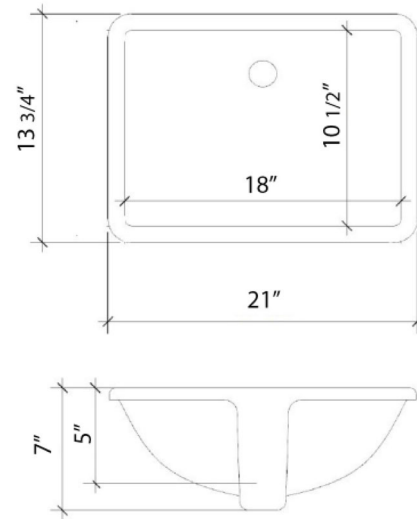

Technical Information

All product dimensions are nominal.

- Installation: Vanity Top
- Number of deck holes: 3

Notes

Install this product according to the installation instructions.

Sink Specifications

- 8" (203mm) deep
- 1-11/16" (43mm) drain opening
- Minimum cabinet size: 21"

C-31-SRC-NH.ec

Technical Information

All product dimensions are nominal.

- Installation: Vanity Top
- Number of deck holes: 0

Notes

Install this product according to the installation instructions.

Sink Specifications