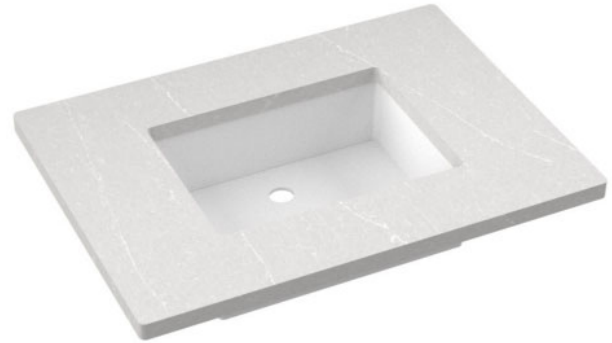

VANDERLOC

31" SILESTONE® QUARTZ VANITY TOP – Desert Silver
Single Rectangle Centered Sink (No faucet hole)

C-31-SRC-NH.ds

Features

- Square sink cutout
- Single and widespread faucet

Material

- Silestone® Quartz

Installation

- Vanity top
- No faucet hole
- Vanderloc® Rectangle Sink

Included Products

- Vanderloc® Rectangle Sink (White Porcelain)
- Sink mounting hardware (screws)

Optional Products

- C-31B.ds Silestone® Quartz backsplash

Codes/Standards

- N/A

Vanderloc® One-Year Limited Warranty

- For product warranty information visit www.vanderloc.com

Available Colors/Finishes

Color tiles intended for reference only.

Color	Code	Description
	DS	Desert Silver
	EC	Eternal Charcoal
	EN	Eternal Noir
	EG	Ethereal Glow
	HE	Helix
	WZ	White Zeus