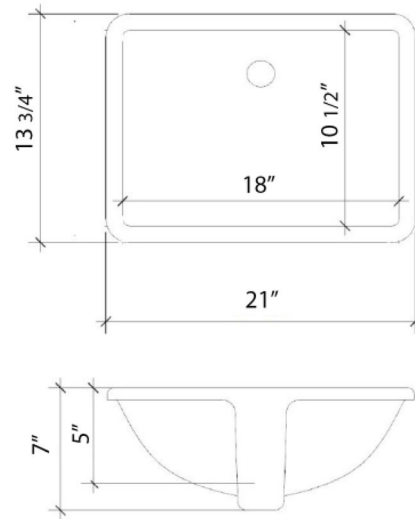

C-31-SRC-WS.ds

Technical Information

All product dimensions are nominal.

- Installation: Vanity Top
- Number of deck holes: 3

Notes

Install this product according to the installation instructions.

Sink Specifications

Technical Information

All product dimensions are nominal.

- Installation: Vanity Top
- Number of deck holes: 3

Notes

Install this product according to the installation instructions.

Sink Specifications

- 8" (203mm) deep
- 1-11/16" (43mm) drain opening
- Minimum cabinet size: 21"

Notes

Install this product according to the installation instructions.

Sink Specifications

- 8" (203mm) deep
- 1-11/16" (43mm) drain opening
- Minimum cabinet size: 21"

Features

- Square sink cutout
- Single and widespread faucet