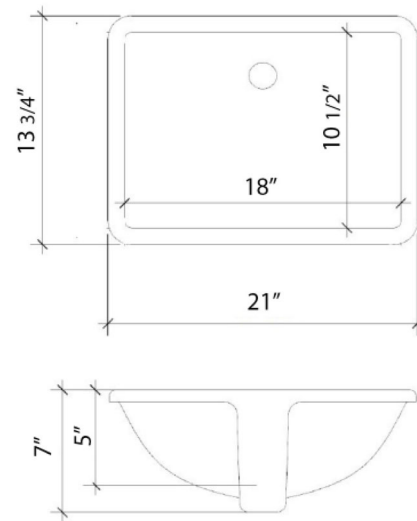

Technical Information

All product dimensions are nominal.

- Installation: Vanity Top
- Number of deck holes: 3

Notes

Install this product according to the installation instructions.

Sink Specifications

- 8" (203mm) deep
- 1-11/16" (43mm) drain opening
- Minimum cabinet size: 21"

All product dimensions are nominal.

- Installation: Vanity Top
- Number of deck holes: 0

Notes

Install this product according to the installation instructions.

Sink Specifications

- 8" (203mm) deep
- 1-11/16" (43mm) drain opening
- Minimum cabinet size: 21"