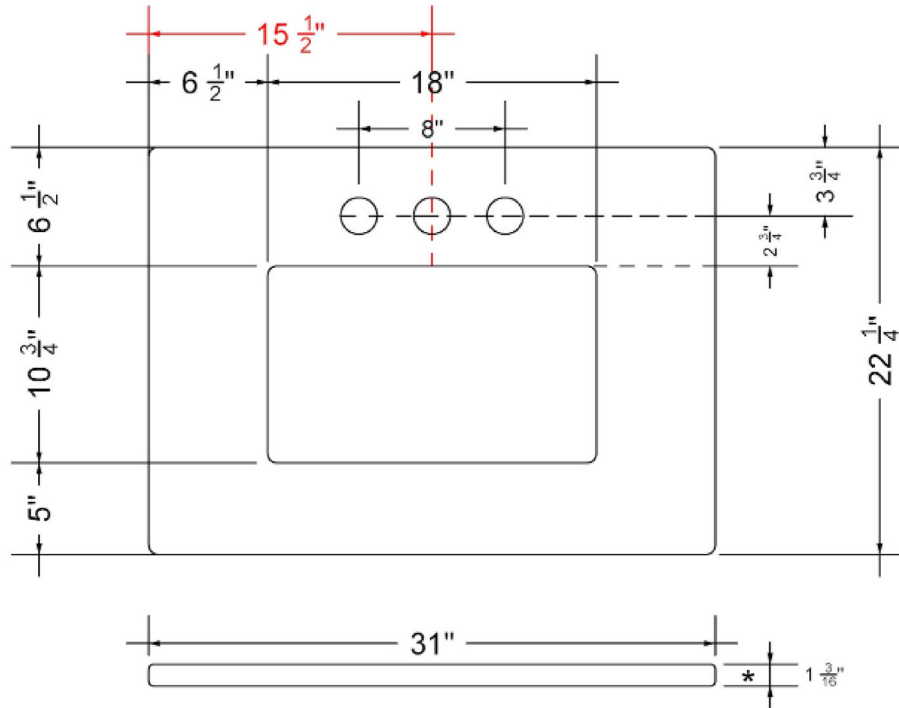

VANDERLOC

31" SILESTONE® QUARTZ VANITY TOP - Desert Silver
Single Rectangle Centered Sink (Widespread faucet hole)

C-31-SRC-WS.ds

Technical Information

All product dimensions are nominal.

- Installation: Vanity Top
- Number of deck holes: 3

Notes

Install this product according to the installation instructions.