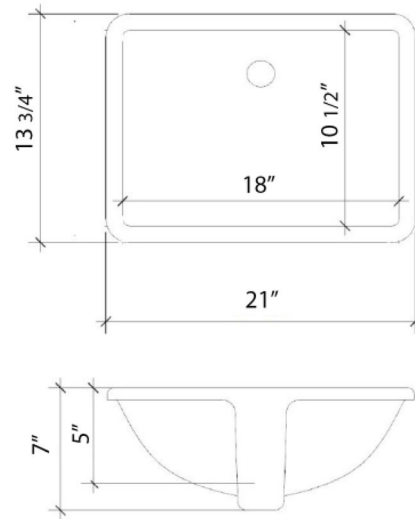

Technical Information

All product dimensions are nominal.

- Installation: Vanity Top
- Number of deck holes: 3

Notes

Install this product according to the installation instructions.

Sink Specifications

- 8" (203mm) deep
- 1-11/16" (43mm) drain opening
- Minimum cabinet size: 21"

All product dimensions are nominal.

- Installation: Vanity Top
- Number of deck holes: 0

Notes

Install this product according to the installation instructions.

Sink Specifications

- 8" (203mm) deep
- 1-11/16" (43mm) drain opening
- Minimum cabinet size: 21"

Technical Information

All product dimensions are nominal.

- Installation: Vanity Top
- Number of deck holes: 0

Notes

Install this product according to the installation instructions.

Sink Specifications

- 8" (203mm) deep
- 1-11/16" (43mm) drain opening
- Minimum cabinet size: 21"