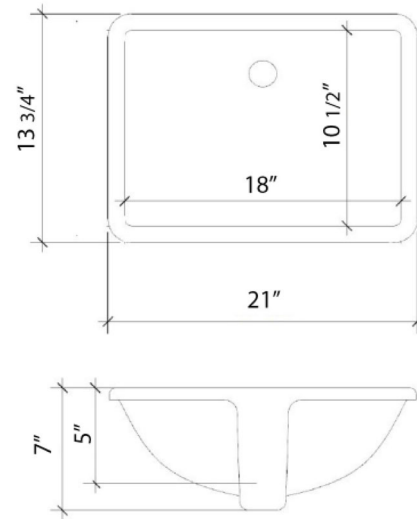

Technical Information

All product dimensions are nominal.

- Installation: Vanity Top
- Number of deck holes: 1

Notes

Install this product according to the installation instructions.

Sink Specifications

- 8" (203mm) deep
- 1-11/16" (43mm) drain opening
- Minimum cabinet size: 21"

Technical Information

All product dimensions are nominal.

- Installation: Vanity Top
- Number of deck holes: 3

Notes

Install this product according to the installation instructions.

Sink Specifications

- 8" (203mm) deep
- 1-11/16" (43mm) drain opening
- Minimum cabinet size: 21"