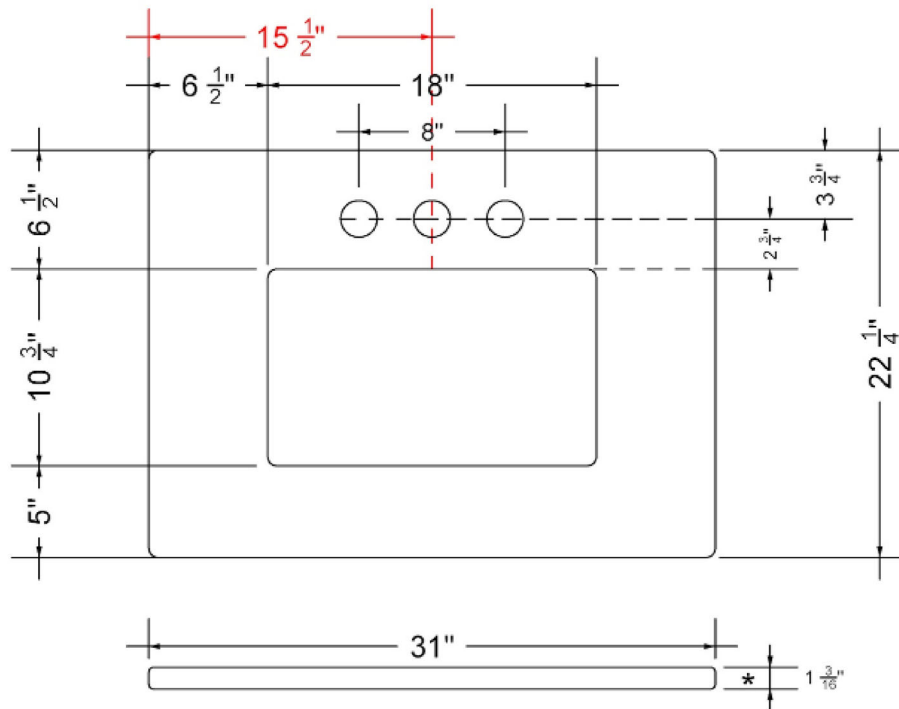

Technical Information

All product dimensions are nominal.

- Installation: Vanity Top
- Number of deck holes: 3

Notes

Install this product according to the installation instructions.