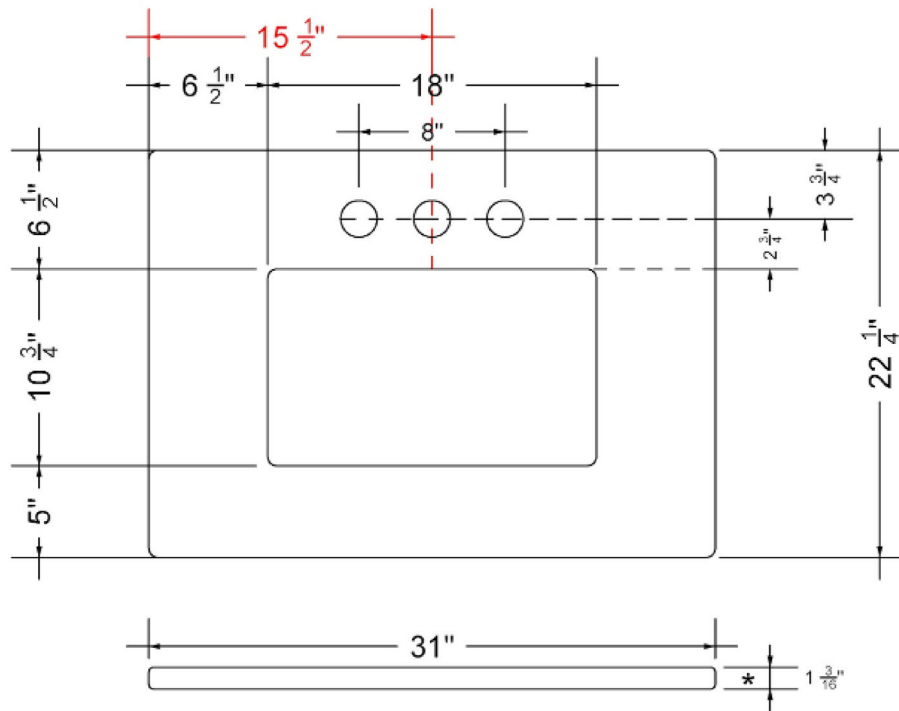

Technical Information

All product dimensions are nominal.

- Installation: Vanity Top
- Number of deck holes: 3

Notes

Install this product according to the installation instructions.