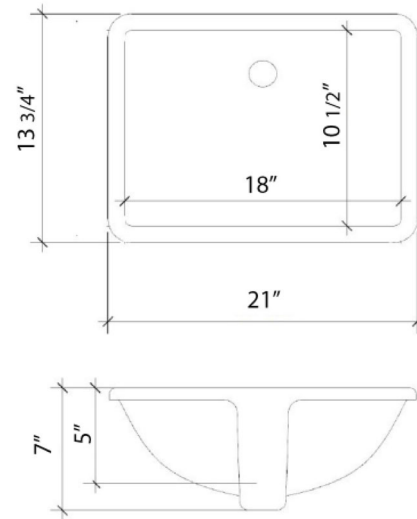

Technical Information

All product dimensions are nominal.

- Installation: Vanity Top
- Number of deck holes: 1

Notes

Install this product according to the installation instructions.

Sink Specifications

- 8" (203mm) deep
- 1-11/16" (43mm) drain opening
- Minimum cabinet size: 21"

VANDERLOC

31" SILESTONE® QUARTZ VANITY TOP - White Zeus
Single Rectangle Centered Sink (Single faucet hole)

C-31-SRC-SH.wz

Technical Information

All product dimensions are nominal.

- Installation: Vanity Top
- Number of deck holes: 1

Notes

Install this product according to the installation instructions.

Sink Specifications

- 8" (203mm) deep
- 1-11/16" (43mm) drain opening
- Minimum cabinet size: 21"

VANDERLOC

31" SILESTONE® QUARTZ VANITY TOP – Desert Silver
Single Rectangle Centered Sink (Widespread faucet hole)