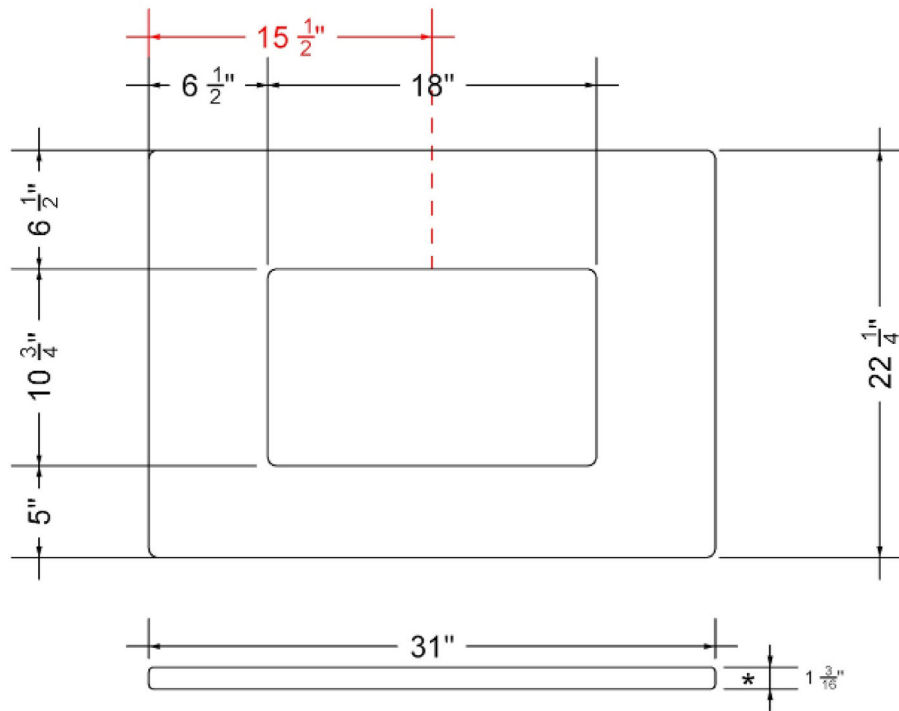

Technical Information

All product dimensions are nominal.

- Installation: Vanity Top
- Number of deck holes: 0

Notes

Install this product according to the installation instructions.

Sink Specifications

- 8" (203mm) deep
- 1-11/16" (43mm) drain opening
- Minimum cabinet size: 21"