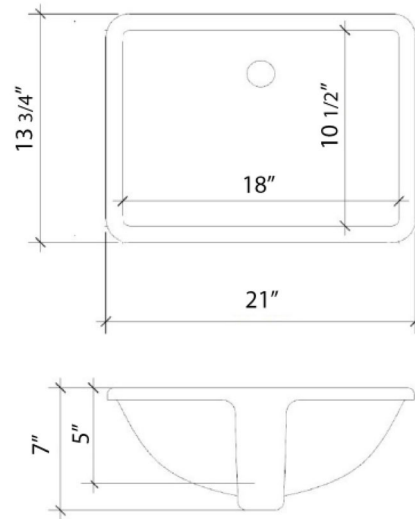

VANDERLOC

31" SILESTONE® QUARTZ VANITY TOP - Eternal Charcoal Single Rectangle Centered Sink (Single faucet hole)

C-31-SRC-SH.ec

Technical Information

All product dimensions are nominal.

- Installation: Vanity Top
- Number of deck holes: 1

Notes

Install this product according to the installation instructions.

Sink Specifications

- 8" (203mm) deep
- 1-11/16" (43mm) drain opening
- Minimum cabinet size: 21"

Vanderloc® reserves the right to make revisions without notice to product specifications. For the most current Specification Sheet, go to www.vanderloc.com