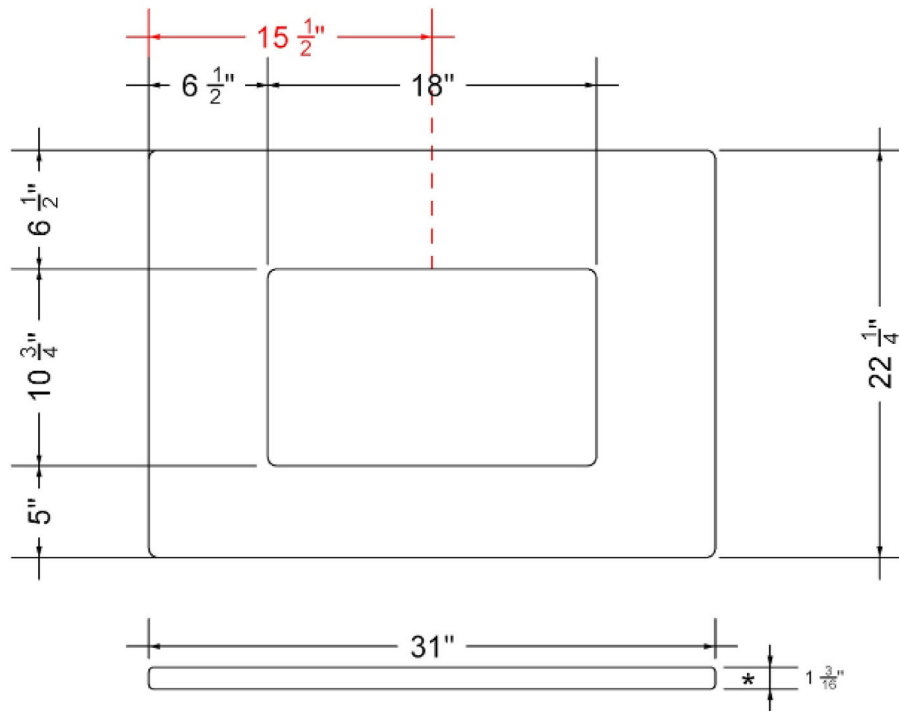

Technical Information

All product dimensions are nominal.

- Installation: Vanity Top
- Number of deck holes: 0

Notes

Install this product according to the installation instructions.