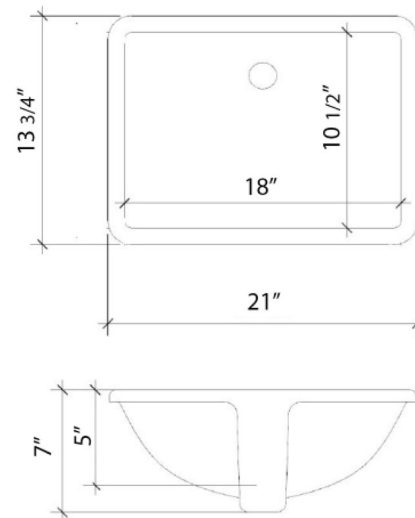

Technical Information

All product dimensions are nominal.

- Installation: Vanity Top
- Number of deck holes: 1

Notes

Install this product according to the installation instructions.

Sink Specifications

- 8" (203mm) deep
- 1-11/16" (43mm) drain opening
- Minimum cabinet size: 21"

Technical Information

All product dimensions are nominal.

- Installation: Vanity Top
- Number of deck holes: 3

Notes

Install this product according to the installation instructions.

Sink Specifications

- 8" (203mm) deep
- 1-11/16" (43mm) drain opening
- Minimum cabinet size: 21"