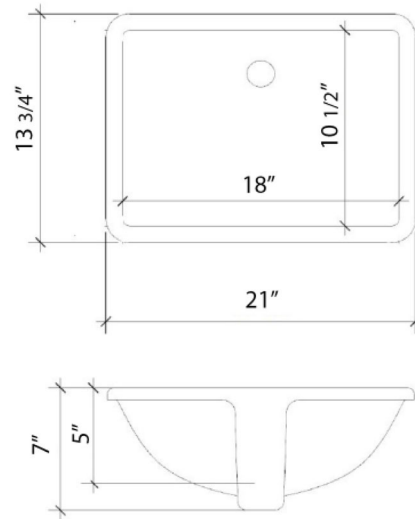

Technical Information

All product dimensions are nominal.

- Installation: Vanity Top
- Number of deck holes: 1

Notes

Install this product according to the installation instructions.

Sink Specifications

- 8" (203mm) deep
- 1-11/16" (43mm) drain opening
- Minimum cabinet size: 21"

Technical Information

All product dimensions are nominal.

- Installation: Vanity Top
- Number of deck holes: 3

Notes

Install this product according to the installation instructions.

Sink Specifications

- 8" (203mm) deep
- 1-11/16" (43mm) drain opening
- Minimum cabinet size: 21"