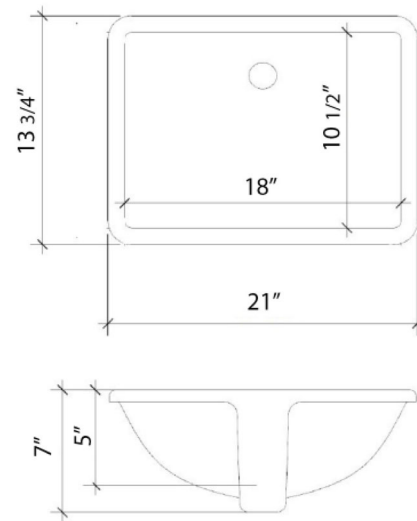

Technical Information

All product dimensions are nominal.

- Installation: Vanity Top
- Number of deck holes: 1

Notes

Install this product according to the installation instructions.

Sink Specifications

- 8" (203mm) deep
- 1-11/16" (43mm) drain opening
- Minimum cabinet size: 21"

Technical Information

All product dimensions are nominal.

- Installation: Vanity Top
- Number of deck holes: 3

Notes

Install this product according to the installation instructions.

Sink Specifications

- 8" (203mm) deep
- 1-11/16" (43mm) drain opening
- Minimum cabinet size: 21"