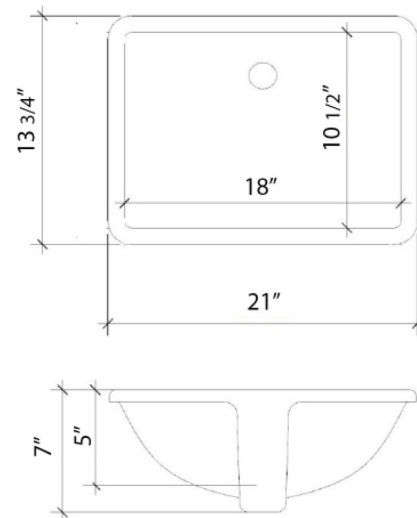

Technical Information

All product dimensions are nominal.

- Installation: Vanity Top
- Number of deck holes: 1

Notes

Install this product according to the installation instructions.

Sink Specifications

- 8" (203mm) deep
- 1-11/16" (43mm) drain opening
- Minimum cabinet size: 21"

VANDERLOC

31" SILESTONE® QUARTZ VANITY TOP - Ethereal Glow Single Rectangle Centered Sink (Single faucet hole)

C-31-SRC-SH.eg

Technical Information

All product dimensions are nominal.

- Installation: Vanity Top
- Number of deck holes: 1

Notes

Install this product according to the installation instructions.

Sink Specifications

- 8" (203mm) deep
- 1-11/16" (43mm) drain opening
- Minimum cabinet size: 21"

Vanderloc® reserves the right to make revisions without notice to product specifications. For the most current Specification Sheet, go to www.vanderloc.com