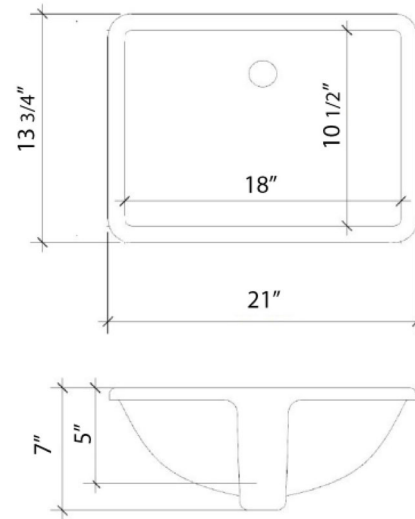

Technical Information

All product dimensions are nominal.

- Installation: Vanity Top
- Number of deck holes: 1

Notes

Install this product according to the installation instructions.

Sink Specifications

- 8" (203mm) deep
- 1-11/16" (43mm) drain opening
- Minimum cabinet size: 21"