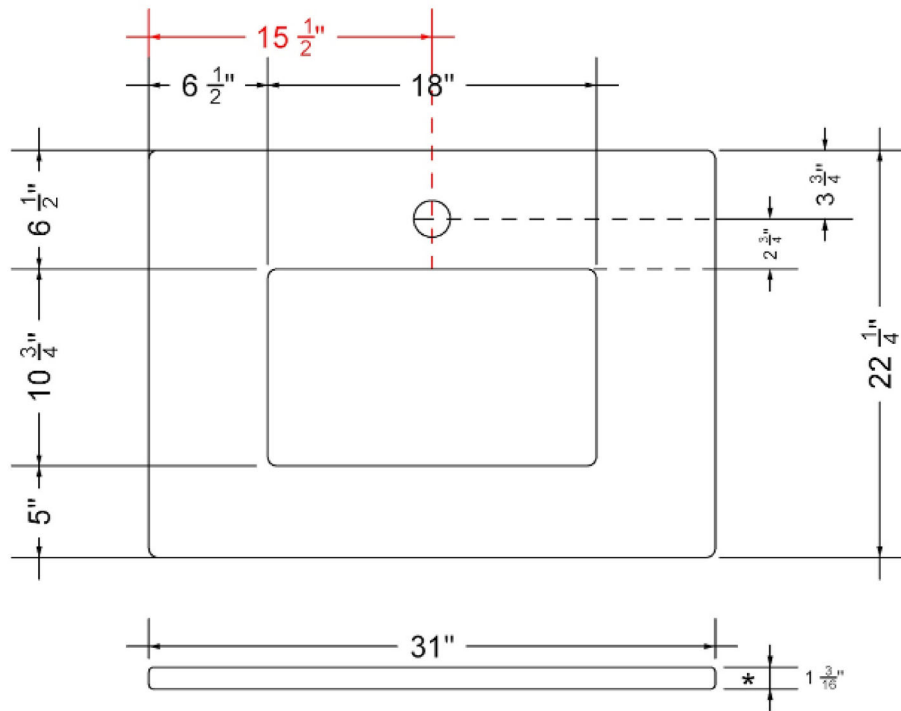

VANDERLOC

31" SILESTONE® QUARTZ VANITY TOP - Eternal Charcoal Single Rectangle Centered Sink (Single faucet hole)

C-31-SRC-SH.ec

Technical Information

All product dimensions are nominal.

- Installation: Vanity Top
- Number of deck holes: 1