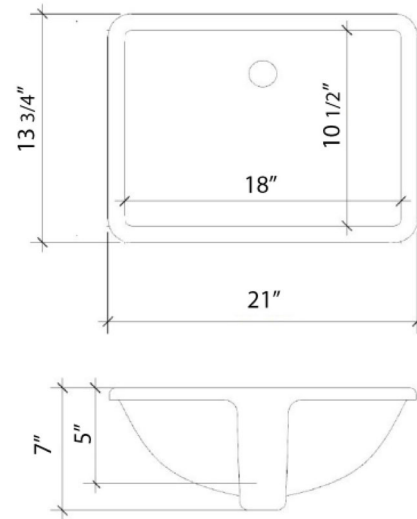

Technical Information

All product dimensions are nominal.

- Installation: Vanity Top
- Number of deck holes: 1

Notes

Install this product according to the installation instructions.

Sink Specifications

- 8" (203mm) deep
- 1-11/16" (43mm) drain opening
- Minimum cabinet size: 21"