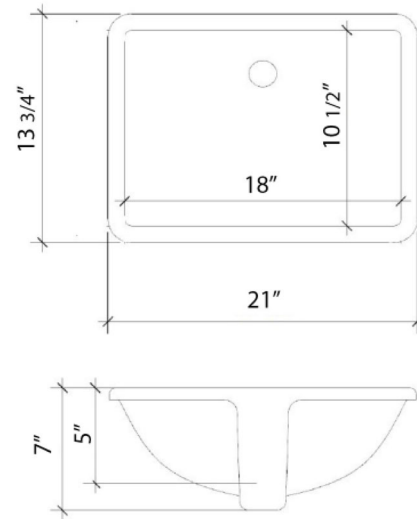

VANDERLOC

31" SILESTONE® QUARTZ VANITY TOP - Desert Silver
Single Rectangle Centered Sink (Single faucet hole)

C-31-SRC-SH.ds

Technical Information

All product dimensions are nominal.

- Installation: Vanity Top
- Number of deck holes: 1

Notes

Install this product according to the installation instructions.

Sink Specifications

- 8" (203mm) deep
- 1-11/16" (43mm) drain opening
- Minimum cabinet size: 21"

Vanderloc® reserves the right to make revisions without notice to product specifications. For the most current Specification Sheet, go to www.vanderloc.com