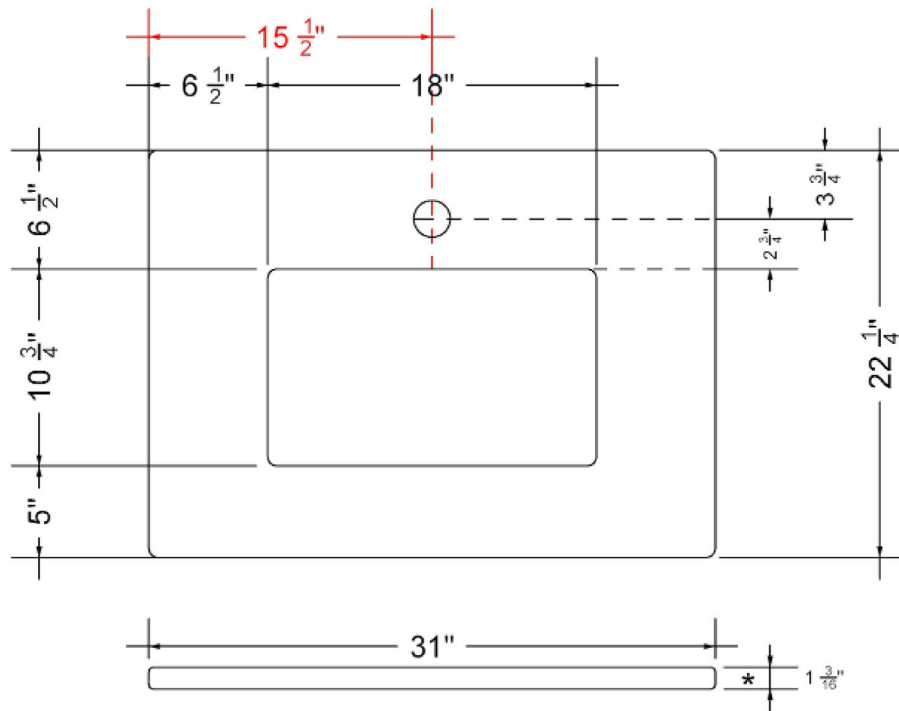

VANDERLOC

31" SILESTONE® QUARTZ VANITY TOP - Desert Silver
Single Rectangle Centered Sink (Single faucet hole)

C-31-SRC-SH.ds

Technical Information

All product dimensions are nominal.

- Installation: Vanity Top
- Number of deck holes: 1