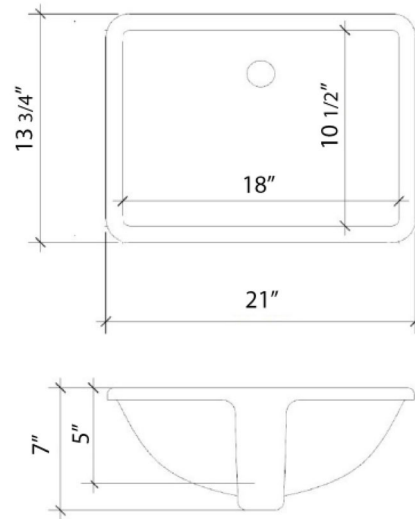

Sink Specifications

- 8" (203mm) deep
- 1-11/16" (43mm) drain opening
- Minimum cabinet size: 21"