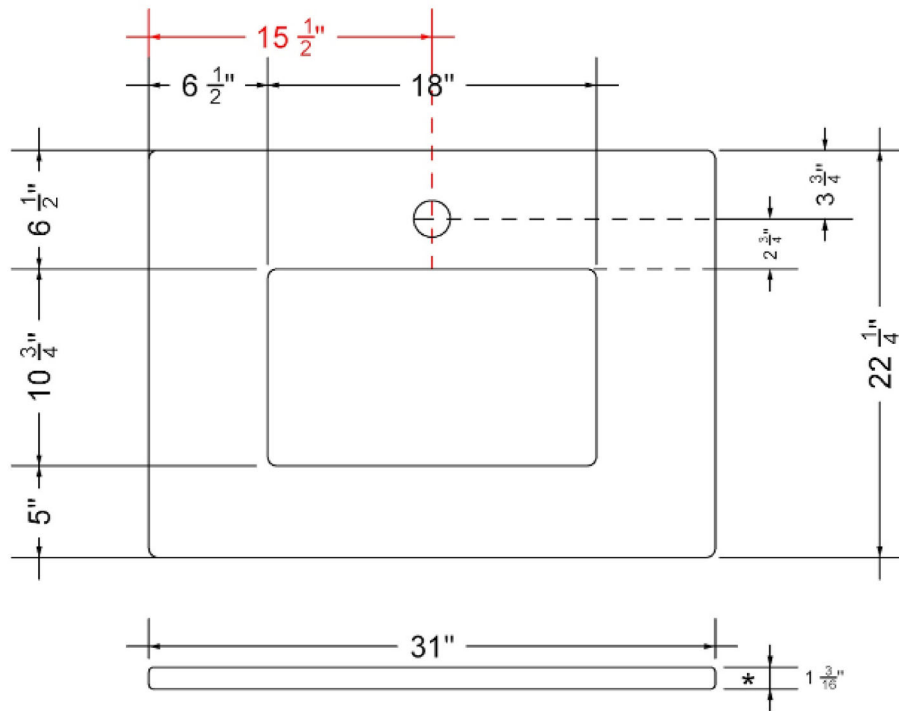

VANDERLOC

31" SILESTONE® QUARTZ VANITY TOP - Ethereal Glow Single Rectangle Centered Sink (Single faucet hole)

C-31-SRC-SH.eg

Technical Information

All product dimensions are nominal.

- Installation: Vanity Top
- Number of deck holes: 1