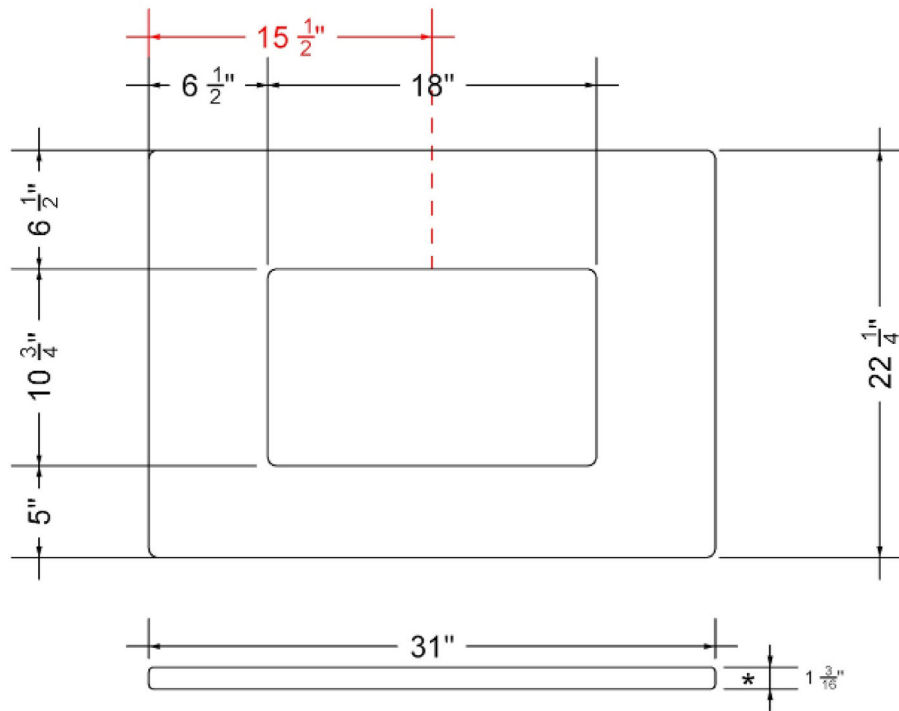

VANDERLOC

31" SILESTONE® QUARTZ VANITY TOP - Desert Silver
Single Rectangle Centered Sink (No faucet hole)

C-31-SRC-NH.ds

Technical Information

All product dimensions are nominal.

- Installation: Vanity Top
- Number of deck holes: 0

Notes

Install this product according to the installation instructions.