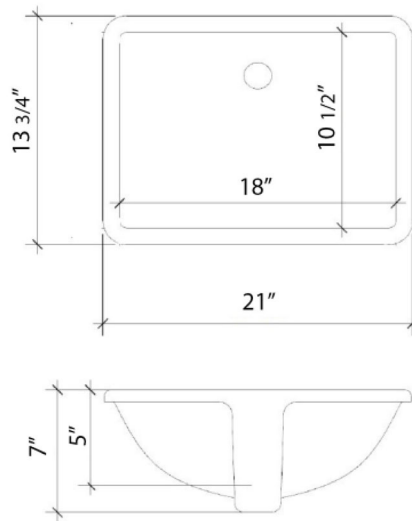

Technical Information

All product dimensions are nominal.

- Installation: Vanity Top
- Number of deck holes: 3

Notes

Install this product according to the installation instructions.

Sink Specifications

- 8" (203mm) deep
- 1-11/16" (43mm) drain opening
- Minimum cabinet size: 21"

Technical Information

All product dimensions are nominal.

- Installation: Vanity Top
- Number of deck holes: 0

Notes

Install this product according to the installation instructions.

Sink Specifications

- 8" (203mm) deep
- 1-11/16" (43mm) drain opening
- Minimum cabinet size: 21"