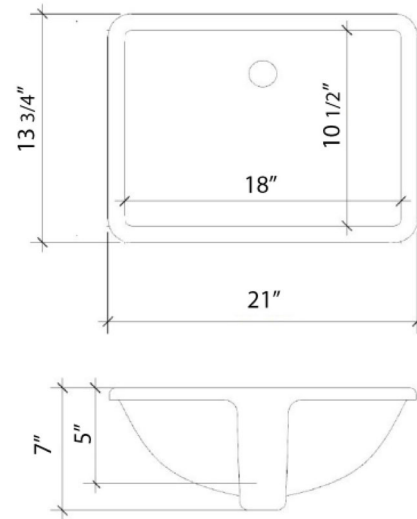

VANDERLOC

31" SILESTONE® QUARTZ VANITY TOP - Desert Silver
Single Rectangle Centered Sink (Single faucet hole)

C-31-SRC-SH.ds

Technical Information

All product dimensions are nominal.

- Installation: Vanity Top
- Number of deck holes: 1

Technical Information

All product dimensions are nominal.

- Installation: Vanity Top
- Number of deck holes: 1

Notes

Install this product according to the installation instructions.

Sink Specifications

- 8" (203mm) deep
- 1-11/16" (43mm) drain opening
- Minimum cabinet size: 21"

C-31-SRC-WS.ds

Technical Information

All product dimensions are nominal.

- Installation: Vanity Top
- Number of deck holes: 3

Notes

Install this product according to the installation instructions.

Sink Specifications