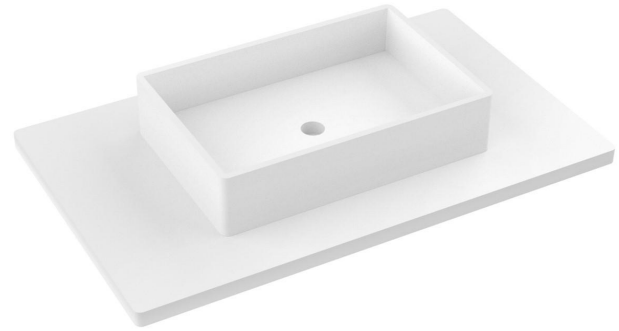

VANDERLOC

37" SILESTONE® QUARTZ VANITY TOP - White Zeus
Single Vigo Centered Sink (No faucet hole)

CV-37-S1C-NH.wz

Features

- Matte Stone™ Vessel Sink
- Single and widespread faucet

Material

- Silestone® Quartz
- White Matte Stone™

Installation

- Vanity top
- No faucet hole

Included Products

- Vigo Magnolia Matte Stone™ Vessel Bathroom Sink

Optional Products

- C-37B.wz Silestone® Quartz backsplash

Codes/Standards

- N/A

Vanderloc® One-Year Limited Warranty

- For product warranty information visit www.vanderloc.com

Available Colors/Finishes

Color tiles intended for reference only.

Color	Code	Description
	DS	Desert Silver
	EC	Eternal Charcoal
	EN	Eternal Noir
	EG	Ethereal Glow
	HE	Helix
	WZ	White Zeus