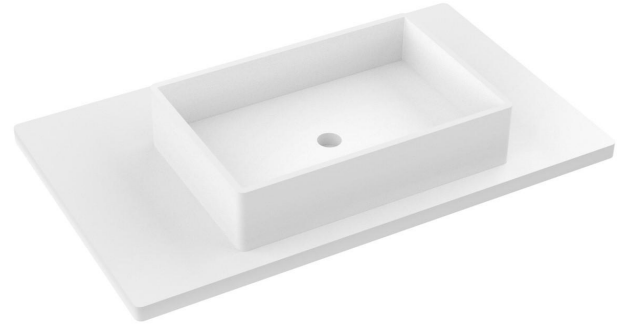

VANDERLOC

37" SILESTONE® QUARTZ VANITY TOP - White Zeus
Single Vigo Centered Sink (Widespread faucet hole)

CV-37-S1C-WS.wz

Features

- Matte Stone™ Vessel Sink
- Single and widespread faucet

Material

- Silestone® Quartz
- White Matte Stone™

Installation

- Vanity top
- Widespread faucet hole

Included Products

- Vigo Magnolia Matte Stone™ Vessel Bathroom Sink

Optional Products

- C-37B.wz Silestone® Quartz backsplash

Codes/Standards

- N/A

Vanderloc® One-Year Limited Warranty

- For product warranty information visit www.vanderloc.com

Available Colors/Finishes

Color tiles intended for reference only.

Color	Code	Description
	DS	Desert Silver
	EC	Eternal Charcoal
	EN	Eternal Noir
	EG	Ethereal Glow
	HE	Helix
	WZ	White Zeus