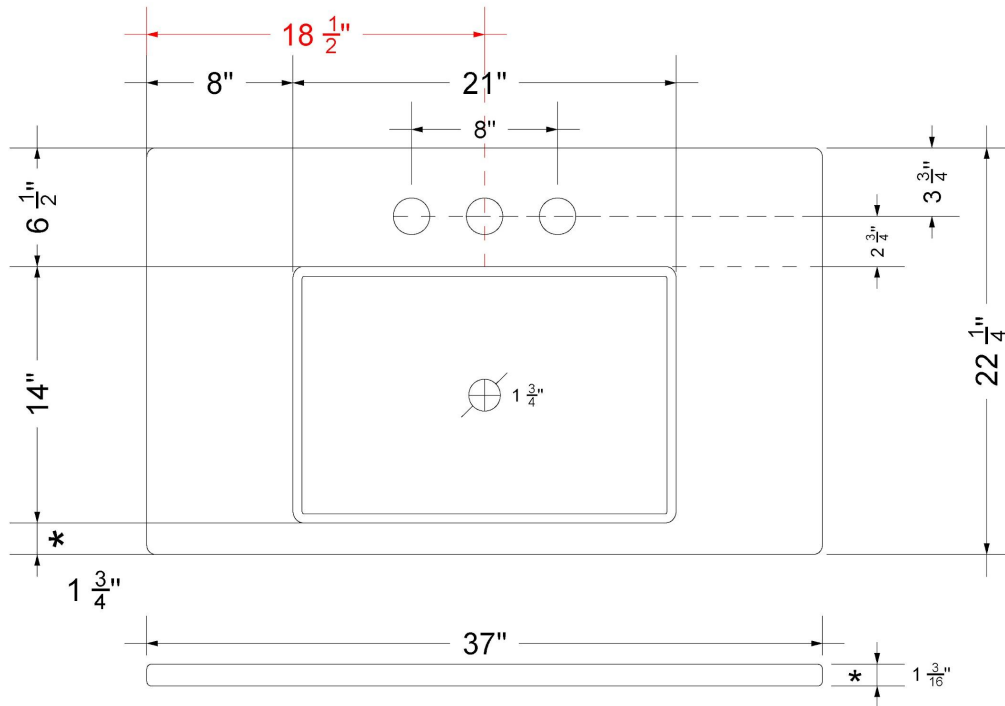

VANDERLOC

37" SILESTONE® QUARTZ VANITY TOP - Ethereal Glow
Single Vigo Centered Sink (Widespread faucet hole)

CV-37-S1C-WS.eg

Technical Information

All product dimensions are nominal.

- Installation: Vanity Top
- Number of deck holes: 3

Notes

Install this product according to the installation instructions.