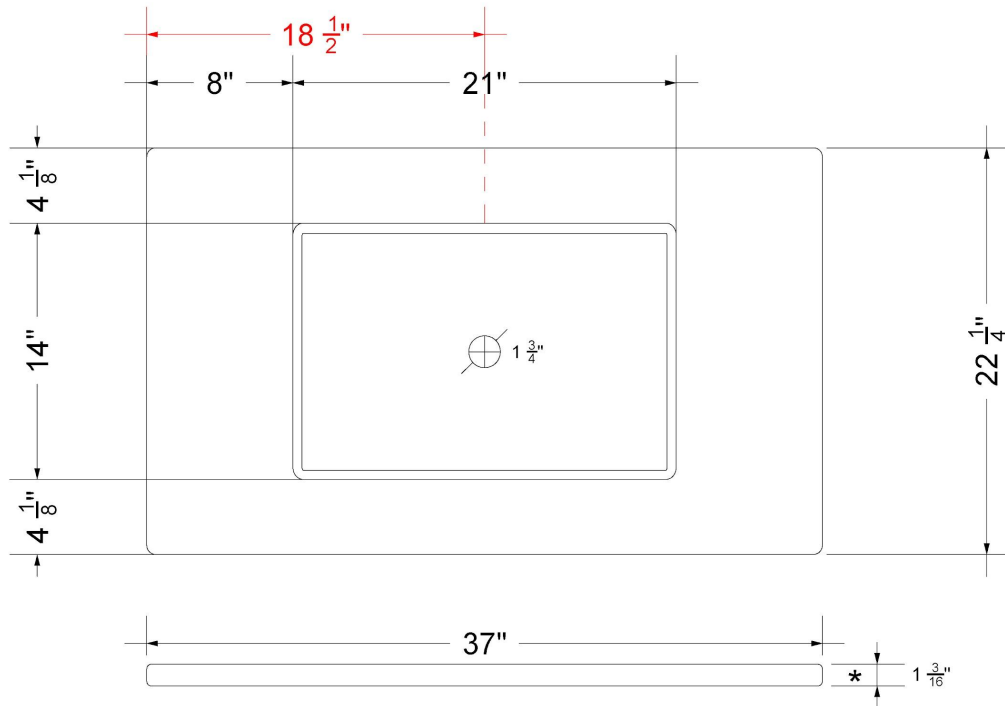

### Technical Information

All product dimensions are nominal.

- Installation: Vanity Top
- Number of deck holes: 0