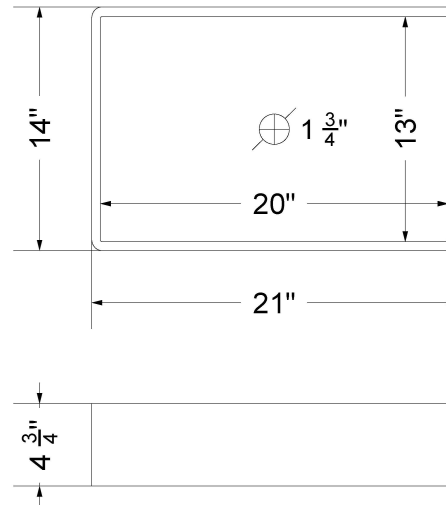

Sink Specifications

- 4-3/4" (82.55mm) deep
- 1-3/4" (6.35mm) drain opening
- Minimum cabinet size: 24"