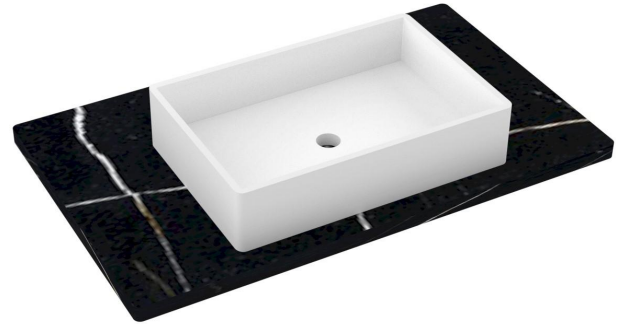

VANDERLOC

37" SILESTONE® QUARTZ VANITY TOP - Eternal Noir Single Vigo Centered Sink (Widespread faucet hole)

CV-37-S1C-WS.en

Features

- Matte Stone™ Vessel Sink
- Single and widespread faucet

Material

- Silestone® Quartz
- White Matte Stone™

Installation

- Vanity top
- Widespread faucet hole

Included Products

- Vigo Magnolia Matte Stone™ Vessel Bathroom Sink

Optional Products

- C-37B.en Silestone® Quartz backsplash

Codes/Standards

- N/A

Vanderloc® One-Year Limited Warranty

- For product warranty information visit www.vanderloc.com

Available Colors/Finishes

Color tiles intended for reference only.

Color	Code	Description
	DS	Desert Silver
	EC	Eternal Charcoal
	EN	Eternal Noir
	EG	Ethereal Glow
	HE	Helix
	WZ	White Zeus