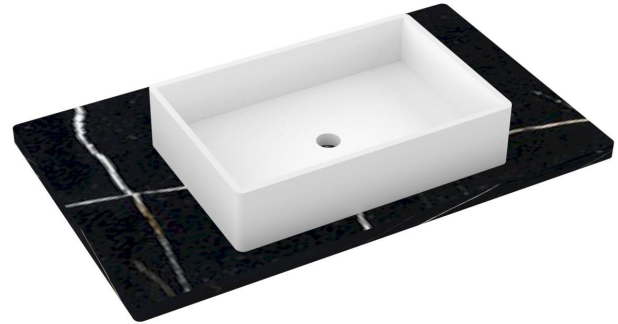

VANDERLOC

37" SILESTONE® QUARTZ VANITY TOP - Eternal Noir Single Vigo Centered Sink (Single faucet hole)

CV-37-S1C-SH.en

Features

- Matte Stone™ Vessel Sink
- Single and widespread faucet

Material

- Silestone® Quartz
- White Matte Stone™

Installation

- Vanity top
- Single faucet hole

Included Products

- Vigo Magnolia Matte Stone™ Vessel Bathroom Sink

Optional Products

- C-37B.en Silestone® Quartz backsplash

Codes/Standards

- N/A

Vanderloc® One-Year Limited Warranty

- For product warranty information visit www.vanderloc.com

Available Colors/Finishes

Color tiles intended for reference only.

Color	Code	Description
	DS	Desert Silver
	EC	Eternal Charcoal
	EN	Eternal Noir
	EG	Ethereal Glow
	HE	Helix
	WZ	White Zeus