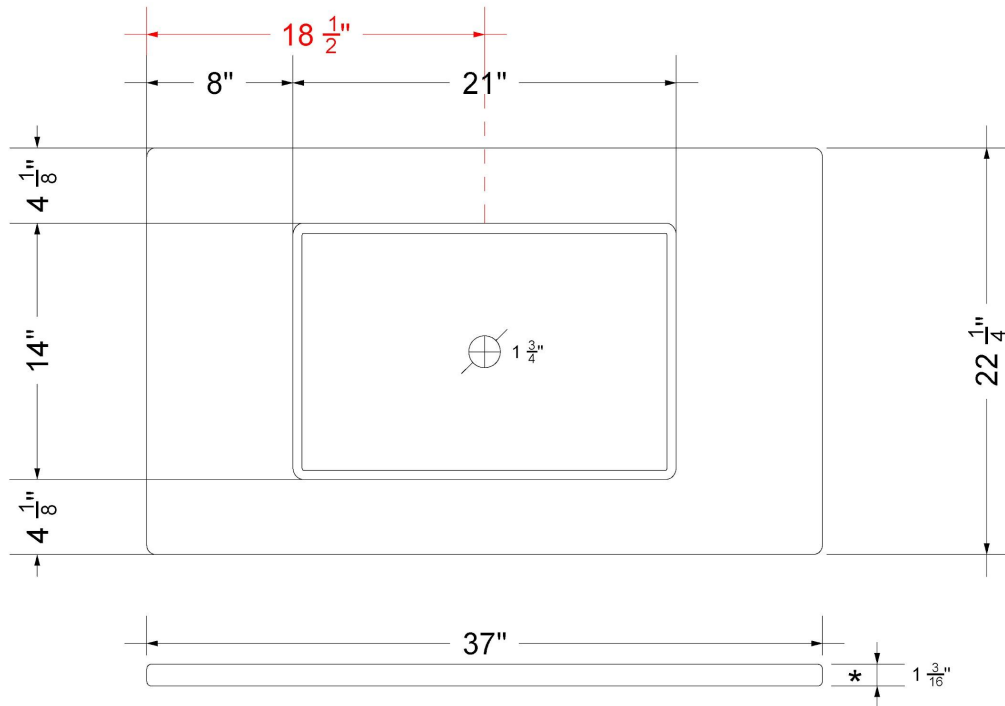

## Technical Information

All product dimensions are nominal.

- Installation: Vanity Top
- Number of deck holes: 0