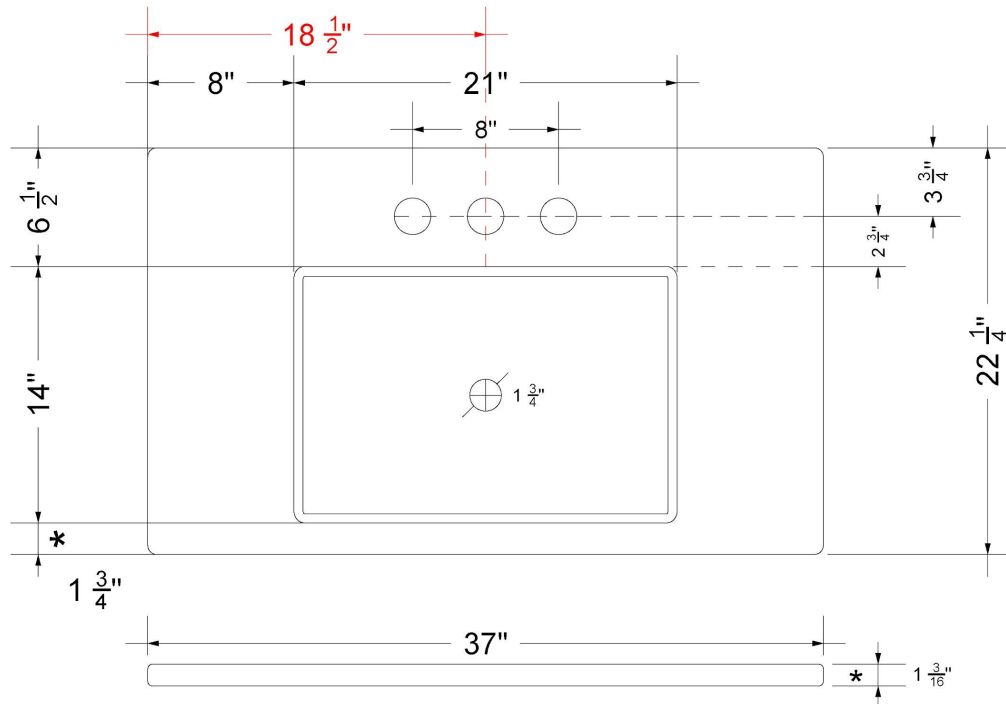

VANDERLOC

37" SILESTONE® QUARTZ VANITY TOP - Eternal Noir
Single Vigo Centered Sink (Widespread faucet hole)

CV-37-S1C-WS.en

Technical Information

All product dimensions are nominal.

- Installation: Vanity Top
- Number of deck holes: 3

Notes

Install this product according to the installation instructions.