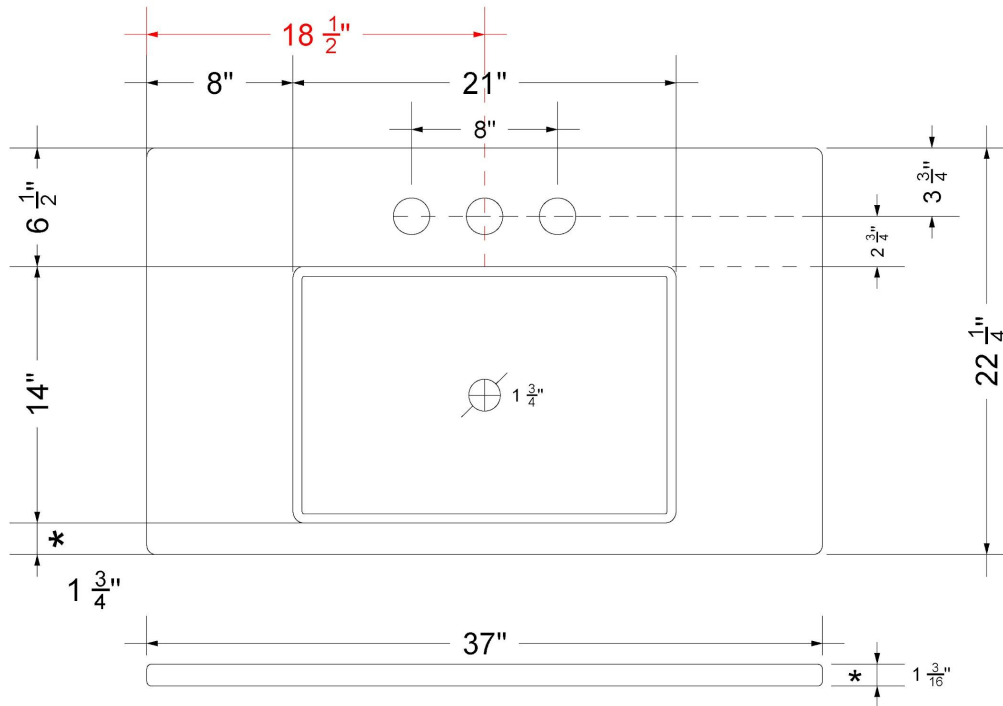

Technical Information

All product dimensions are nominal.

- Installation: Vanity Top
- Number of deck holes: 3

Notes

Install this product according to the installation instructions.