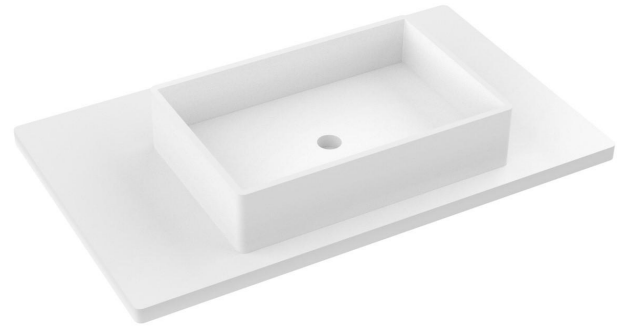

VANDERLOC

37" SILESTONE® QUARTZ VANITY TOP - White Zeus
Single Vigo Centered Sink (Single faucet hole)

CV-37-S1C-SH.wz

Features

- Matte Stone™ Vessel Sink
- Single and widespread faucet

Material

- Silestone® Quartz
- White Matte Stone™

Installation

- Vanity top
- Single faucet hole

Included Products

- Vigo Magnolia Matte Stone™ Vessel Bathroom Sink

Optional Products

- C-37B.wz Silestone® Quartz backsplash

Codes/Standards

- N/A

Vanderloc® One-Year Limited Warranty

- For product warranty information visit www.vanderloc.com

Available Colors/Finishes

Color tiles intended for reference only.

Color	Code	Description
	DS	Desert Silver
	EC	Eternal Charcoal
	EN	Eternal Noir
	EG	Ethereal Glow
	HE	Helix
	WZ	White Zeus