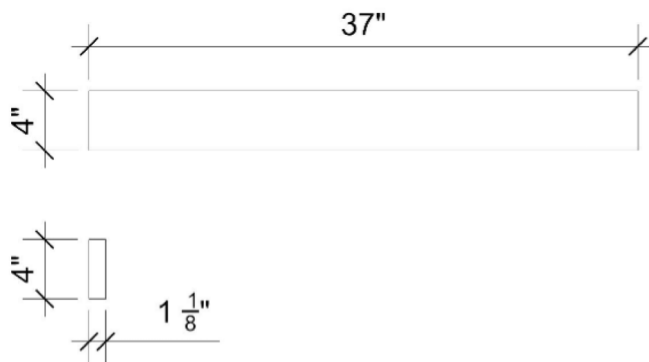

VANDERLOC

37" Quartz Backsplash White Zeus **C-37B.wz**

Features

- 4" Quartz Backsplash

Material

- Silestone® Quartz

Codes/Standards

- None Applicable

Notes

- Install this product according to the installation instructions

Technical Information

- All product dimensions are nominal

Vanderloc® One-Year Limited Warranty

- For product warranty information visit www.vanderloc.com

Available Colors/Finishes

Color tiles intended for reference only.

Color	Code	Description
	DS	Desert Silver
	EC	Eternal Charcoal
	EN	Eternal Noir
	EG	Ethereal Glow
	HE	Helix
	WZ	White Zeus