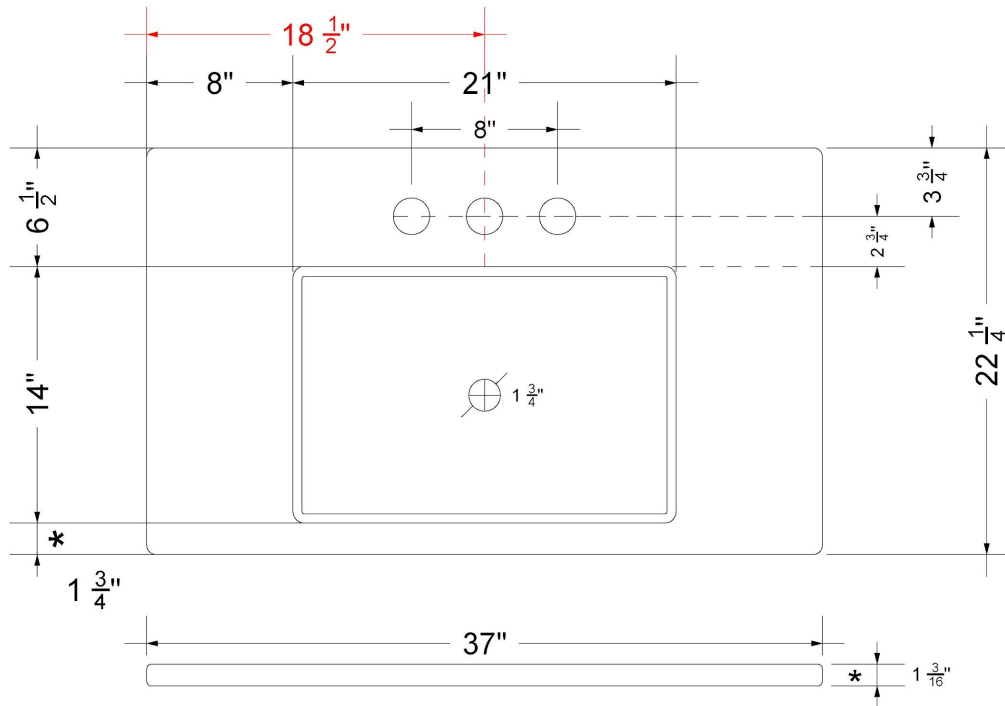

Technical Information

All product dimensions are nominal.

- Installation: Vanity Top
- Number of deck holes: 3

Notes

Install this product according to the installation instructions.