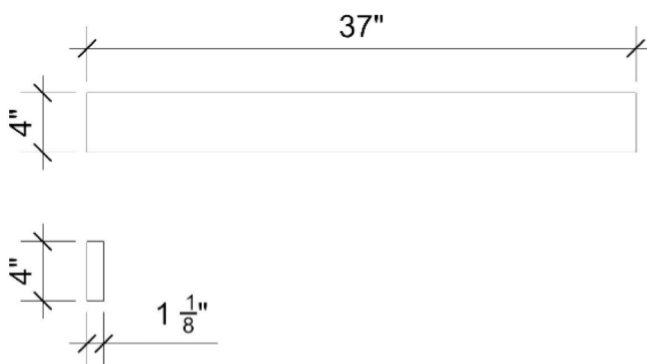

Features

- 4" Quartz Backsplash

Material

- Silestone® Quartz

Codes/Standards

- None Applicable

Notes

- Install this product according to the installation instructions

Technical Information

- All product dimensions are nominal

Vanderloc® One-Year Limited Warranty

- For product warranty information visit www.vanderloc.com

Available Colors/Finishes

Color tiles intended for reference only.

Color	Code	Description
	DS	Desert Silver
	EC	Eternal Charcoal
	EN	Eternal Noir
	EG	Ethereal Glow
	HE	Helix
	WZ	White Zeus