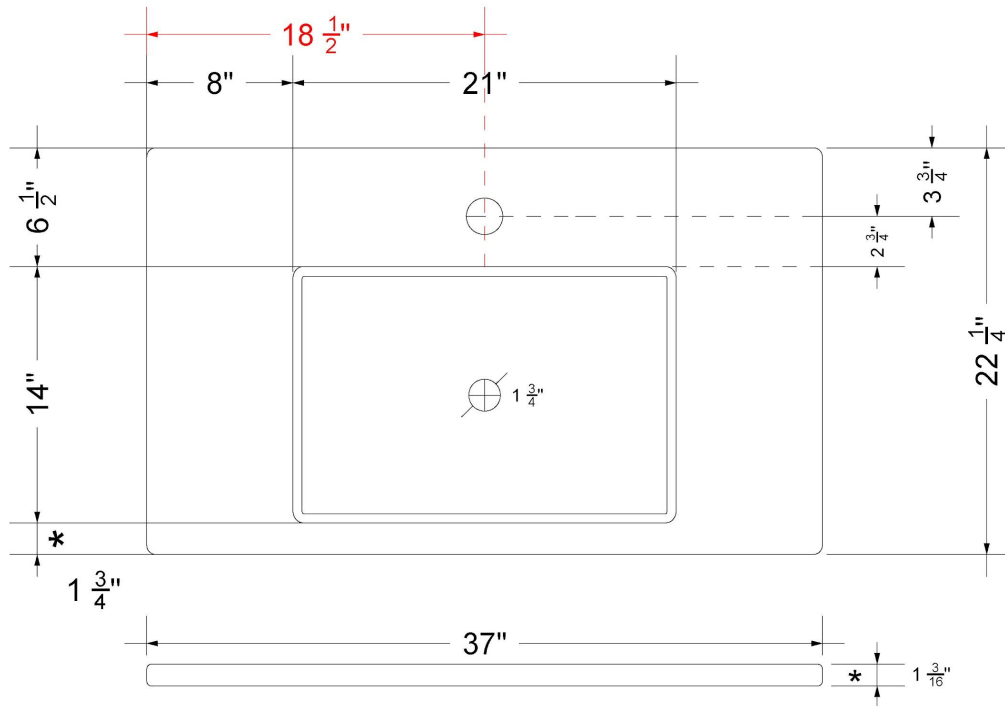

## Technical Information

All product dimensions are nominal.

- Installation: Vanity Top
- Number of deck holes: 1