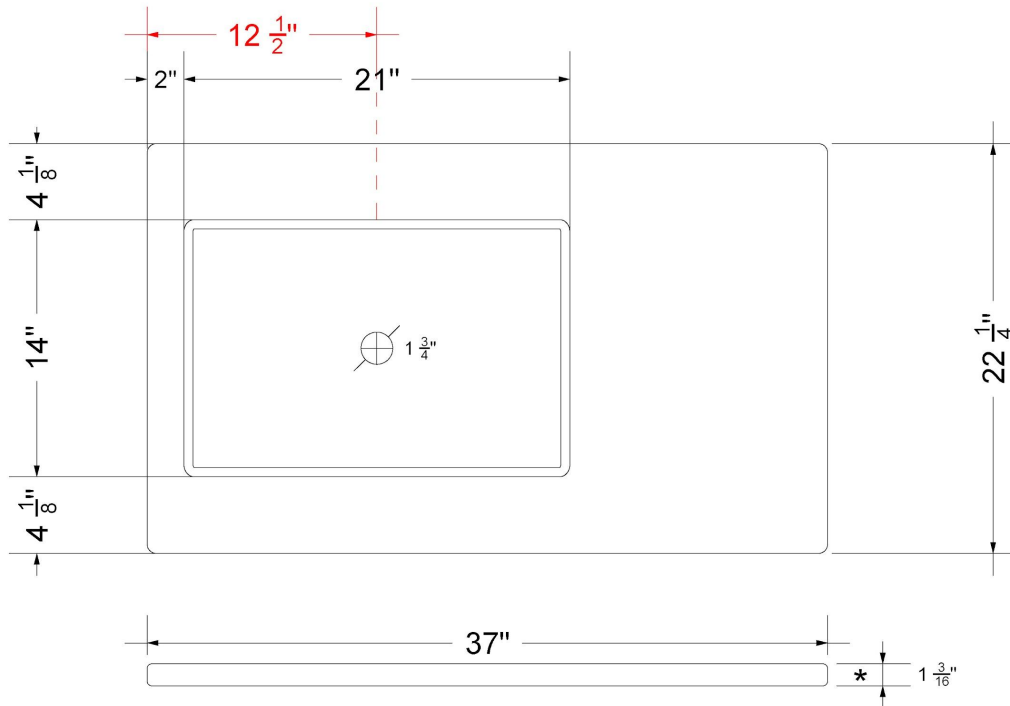

Technical Information

All product dimensions are nominal.

- Installation: Vanity Top
- Number of deck holes: 0

Notes

Install this product according to the installation instructions.

Sink Specifications

- 4-3/4" (82.55mm) deep
- 1-3/4" (6.35mm) drain opening
- Minimum cabinet size: 24"