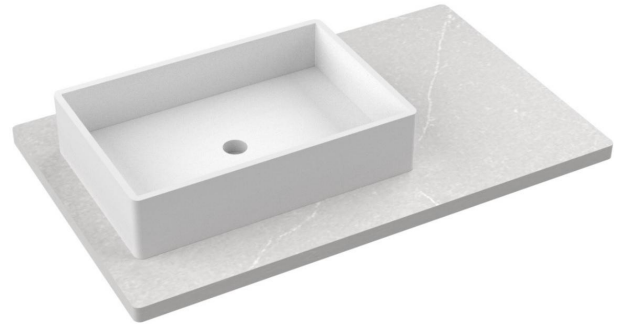

VANDERLOC

37" SILESTONE® QUARTZ VANITY TOP - Desert Silver
Single Vigo Left Offset Sink (No faucet hole)

CV-37-S1LO-NH.ds

Features

- Matte Stone™ Vessel Sink
- Single and widespread faucet

Material

- Silestone® Quartz
- White Matte Stone™

Installation

- Vanity top
- No faucet hole

Included Products

- Vigo Magnolia Matte Stone™ Vessel Bathroom Sink

Optional Products

- C-37B.ds Silestone® Quartz backsplash

Codes/Standards

- N/A

Vanderloc® One-Year Limited Warranty

- For product warranty information visit www.vanderloc.com

Available Colors/Finishes

Color tiles intended for reference only.

Color	Code	Description
	DS	Desert Silver
	EC	Eternal Charcoal
	EN	Eternal Noir
	EG	Ethereal Glow
	HE	Helix
	WZ	White Zeus