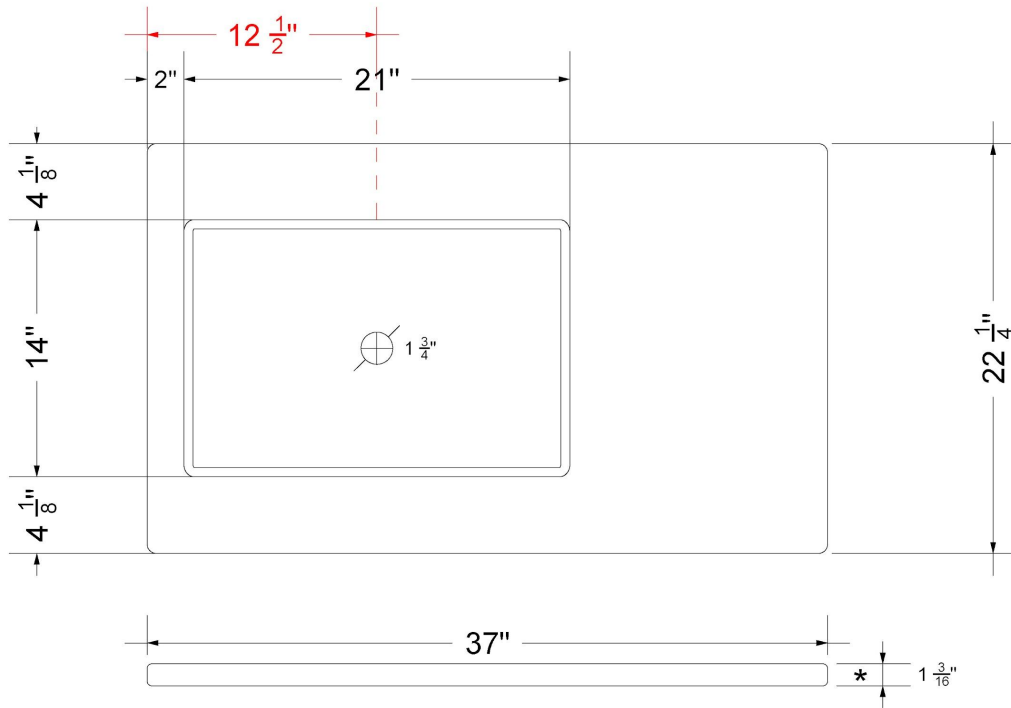

VANDERLOC

37" SILESTONE® QUARTZ VANITY TOP - Eternal Noir

Single Vigo Left Offset Sink (No faucet hole)

CV-37-S1LO-NH.en

Technical Information

All product dimensions are nominal.

- Installation: Vanity Top
- Number of deck holes: 0

Notes

Install this product according to the installation instructions.