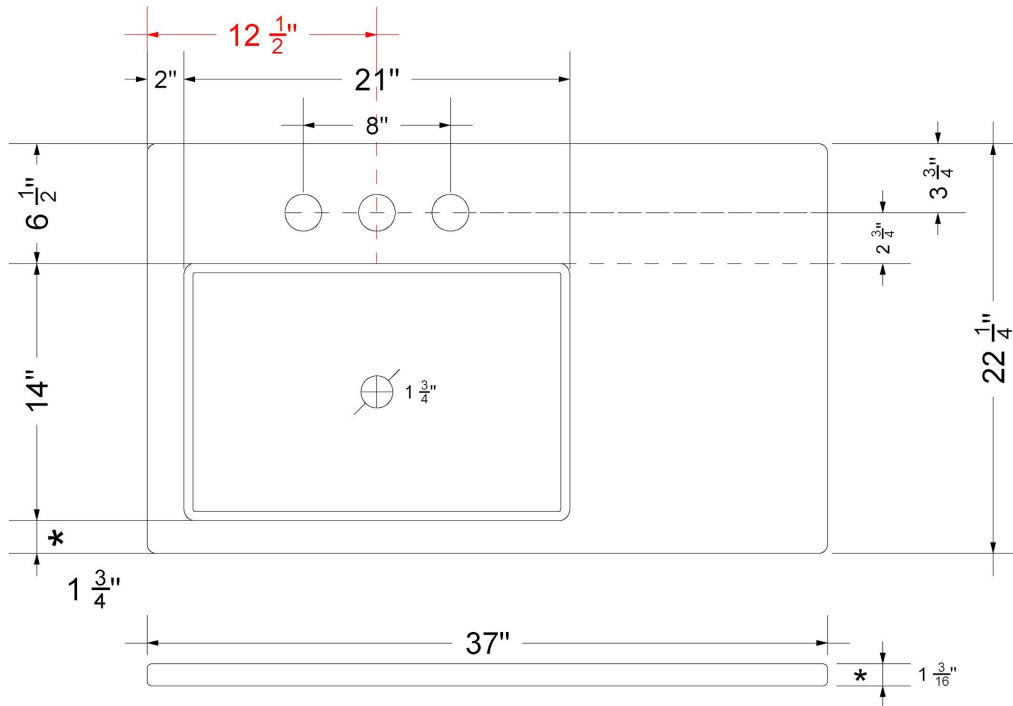

Technical Information

All product dimensions are nominal.

- Installation: Vanity Top
- Number of deck holes: 3

Notes

Install this product according to the installation instructions.