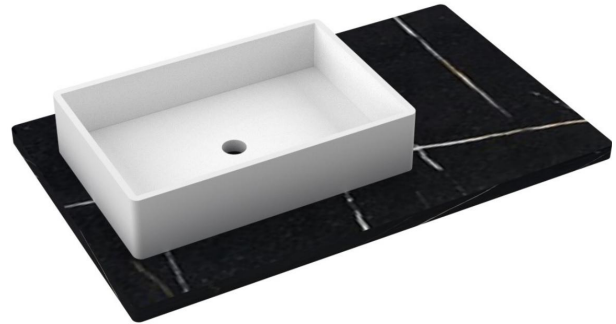

VANDERLOC

37" SILESTONE® QUARTZ VANITY TOP - Eternal Noir
Single Vigo Left Offset Sink (No faucet hole)

CV-37-S1LO-NH.en

Features

- Matte Stone™ Vessel Sink
- Single and widespread faucet

Material

- Silestone® Quartz
- White Matte Stone™

Installation

- Vanity top
- No faucet hole

Included Products

- Vigo Magnolia Matte Stone™ Vessel Bathroom Sink

Optional Products

- C-37B.en Silestone® Quartz backsplash

Codes/Standards

- N/A

Vanderloc® One-Year Limited Warranty

- For product warranty information visit www.vanderloc.com

Available Colors/Finishes

Color tiles intended for reference only.

Color	Code	Description
	DS	Desert Silver
	EC	Eternal Charcoal
	EN	Eternal Noir
	EG	Ethereal Glow
	HE	Helix
	WZ	White Zeus