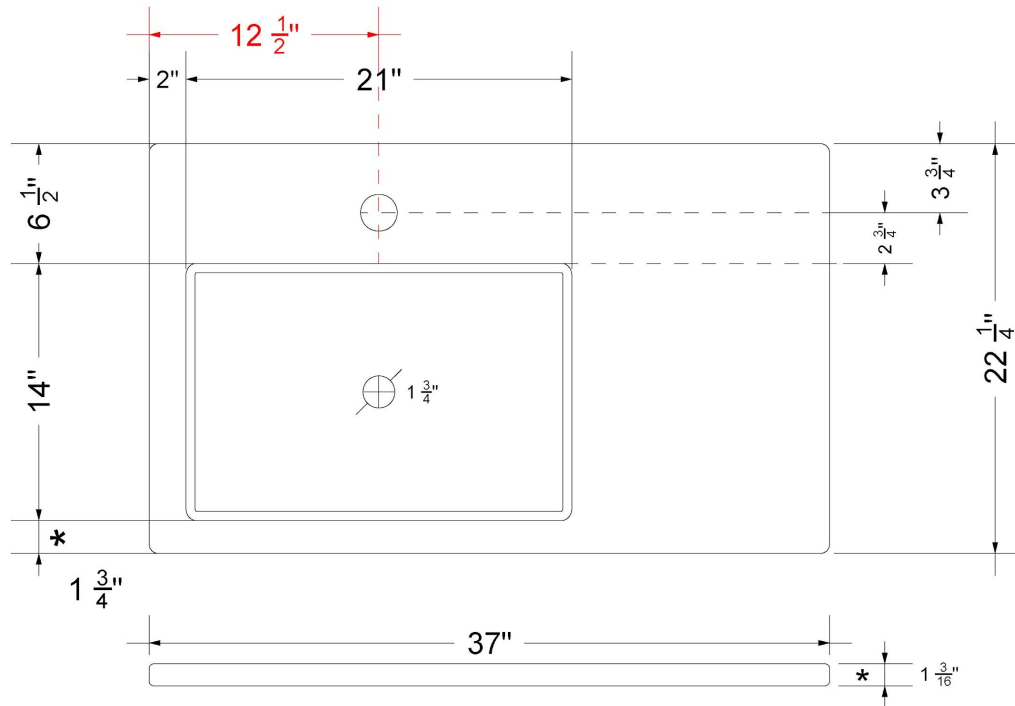

Technical Information

All product dimensions are nominal.

- Installation: Vanity Top
- Number of deck holes: 1

Notes

Install this product according to the installation instructions.