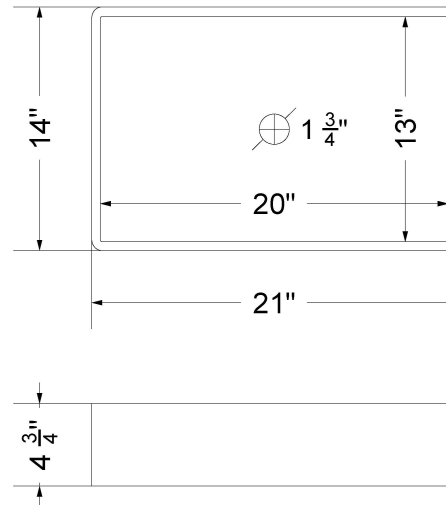

Technical Information

All product dimensions are nominal.

- Installation: Vanity Top
- Number of deck holes: 1

Notes

Install this product according to the installation instructions.

Sink Specifications

- 4-3/4" (82.55mm) deep
- 1-3/4" (6.35mm) drain opening
- Minimum cabinet size: 24"

Technical Information

All product dimensions are nominal.

- Installation: Vanity Top
- Number of deck holes: 3

Notes

Install this product according to the installation instructions.

Sink Specifications

- 4-3/4" (82.55mm) deep
- 1-3/4" (6.35mm) drain opening
- Minimum cabinet size: 24"