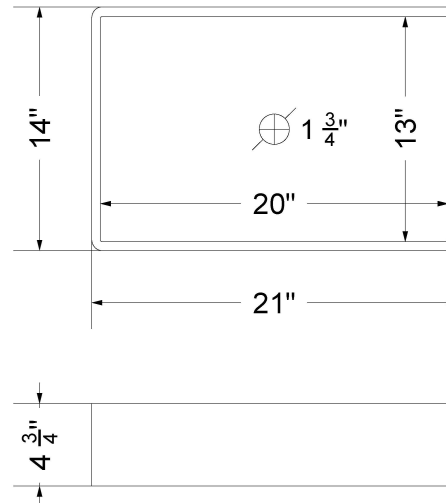

Technical Information

All product dimensions are nominal.

- Installation: Vanity Top
- Number of deck holes: 0

Notes

Install this product according to the installation instructions.

Sink Specifications

- 4-3/4" (82.55mm) deep
- 1-3/4" (6.35mm) drain opening
- Minimum cabinet size: 24"