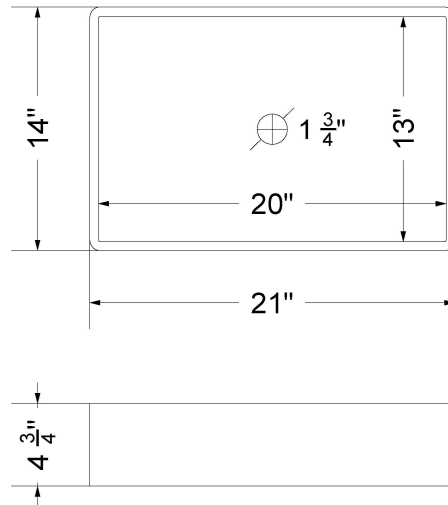

Notes

Install this product according to the installation instructions.

Sink Specifications

- 4-3/4" (82.55mm) deep
- 1-3/4" (6.35mm) drain opening
- Minimum cabinet size: 24"

VANDERLOC

37" SILESTONE® QUARTZ VANITY TOP - Ethereal Glow
Single Vigo Left Offset Sink (No faucet hole)