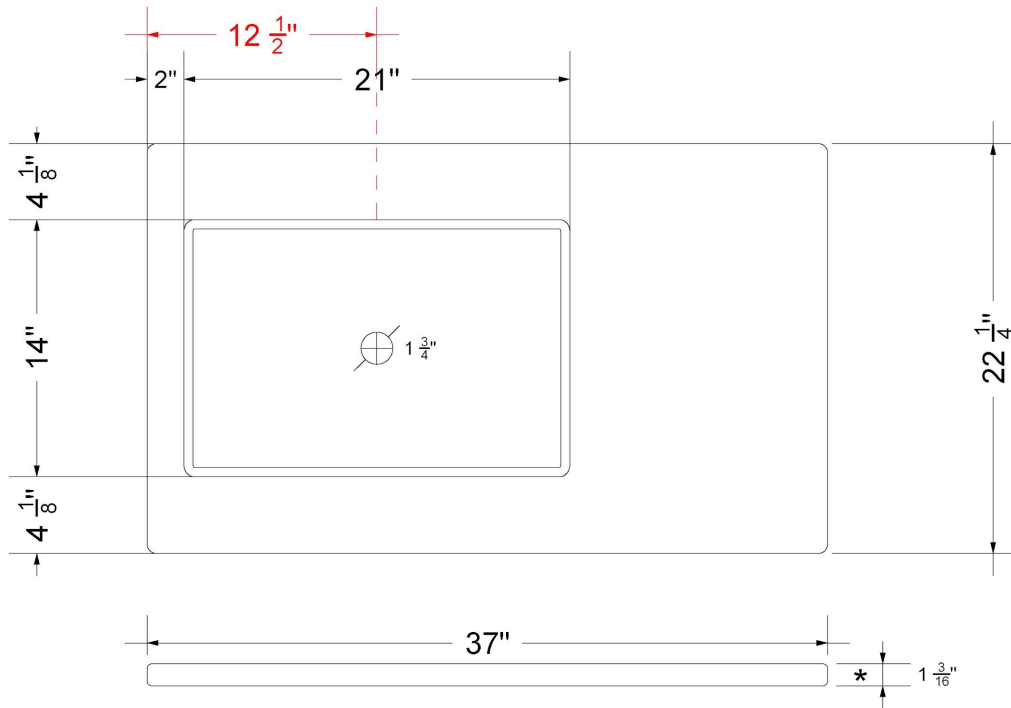

Technical Information

All product dimensions are nominal.

- Installation: Vanity Top
- Number of deck holes: 0

Notes

Install this product according to the installation instructions.

Sink Specifications

- 4-3/4" (82.55mm) deep
- 1-3/4" (6.35mm) drain opening
- Minimum cabinet size: 24"