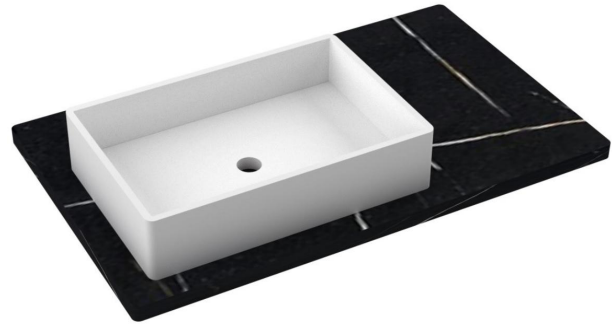

VANDERLOC

37" SILESTONE® QUARTZ VANITY TOP - Eternal Noir
Single Vigo Left Offset Sink (Widespread faucet hole)

CV-37-S1LO-WS.en

Features

- Matte Stone™ Vessel Sink
- Single and widespread faucet

Material

- Silestone® Quartz
- White Matte Stone™

Installation

- Vanity top
- Widespread faucet hole

Included Products

- Vigo Magnolia Matte Stone™ Vessel Bathroom Sink

Optional Products

- C-37B.en Silestone® Quartz backsplash

Codes/Standards

- N/A

Vanderloc® One-Year Limited Warranty

- For product warranty information visit www.vanderloc.com

Available Colors/Finishes

Color tiles intended for reference only.

Color	Code	Description
	DS	Desert Silver
	EC	Eternal Charcoal
	EN	Eternal Noir
	EG	Ethereal Glow
	HE	Helix
	WZ	White Zeus