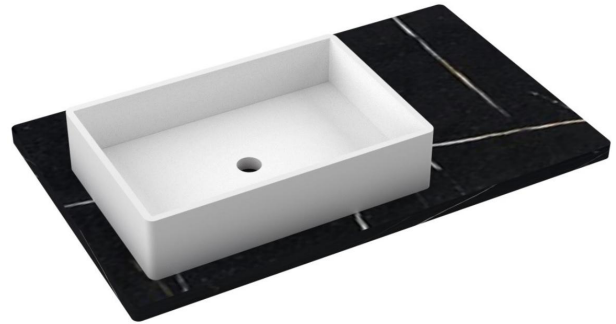

VANDERLOC

37" SILESTONE® QUARTZ VANITY TOP - Eternal Noir
Single Vigo Left Offset Sink (Single faucet hole)

CV-37-S1LO-SH.en

Features

- Matte Stone™ Vessel Sink
- Single and widespread faucet

Material

- Silestone® Quartz
- White Matte Stone™

Installation

- Vanity top
- Single faucet hole

Included Products

- Vigo Magnolia Matte Stone™ Vessel Bathroom Sink

Optional Products

- C-37B.en Silestone® Quartz backsplash

Codes/Standards

- N/A

Vanderloc® One-Year Limited Warranty

- For product warranty information visit www.vanderloc.com

Available Colors/Finishes

Color tiles intended for reference only.

Color	Code	Description
	DS	Desert Silver
	EC	Eternal Charcoal
	EN	Eternal Noir
	EG	Ethereal Glow
	HE	Helix
	WZ	White Zeus