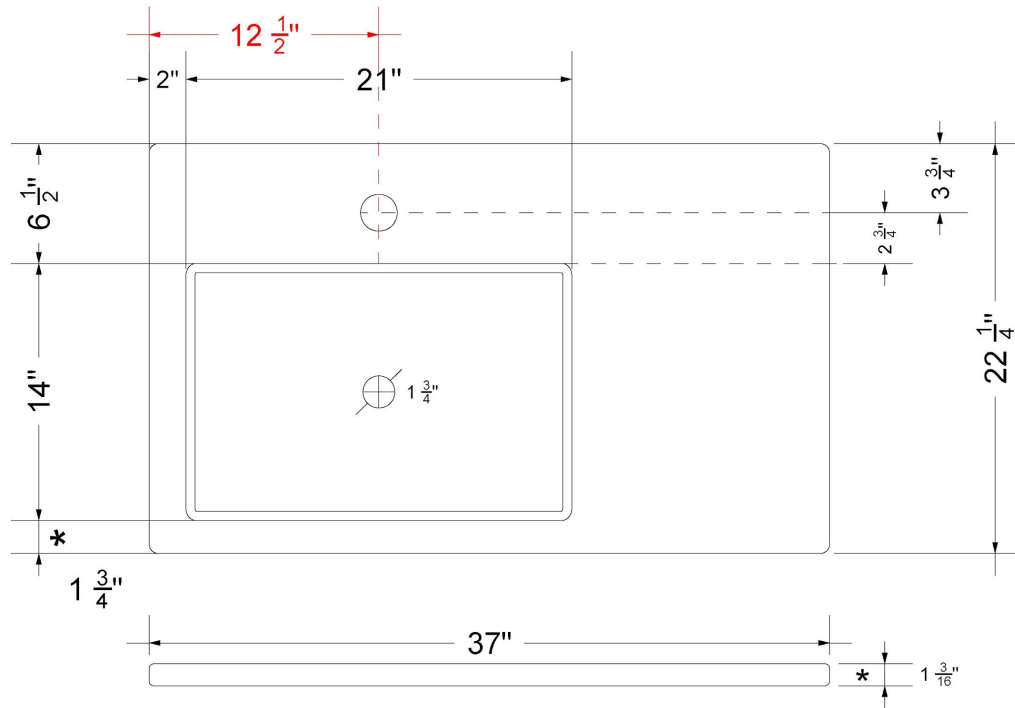

Technical Information

All product dimensions are nominal.

- Installation: Vanity Top
- Number of deck holes: 1

Notes

Install this product according to the installation instructions.

Sink Specifications

- 4-3/4" (82.55mm) deep
- 1-3/4" (6.35mm) drain opening
- Minimum cabinet size: 24"