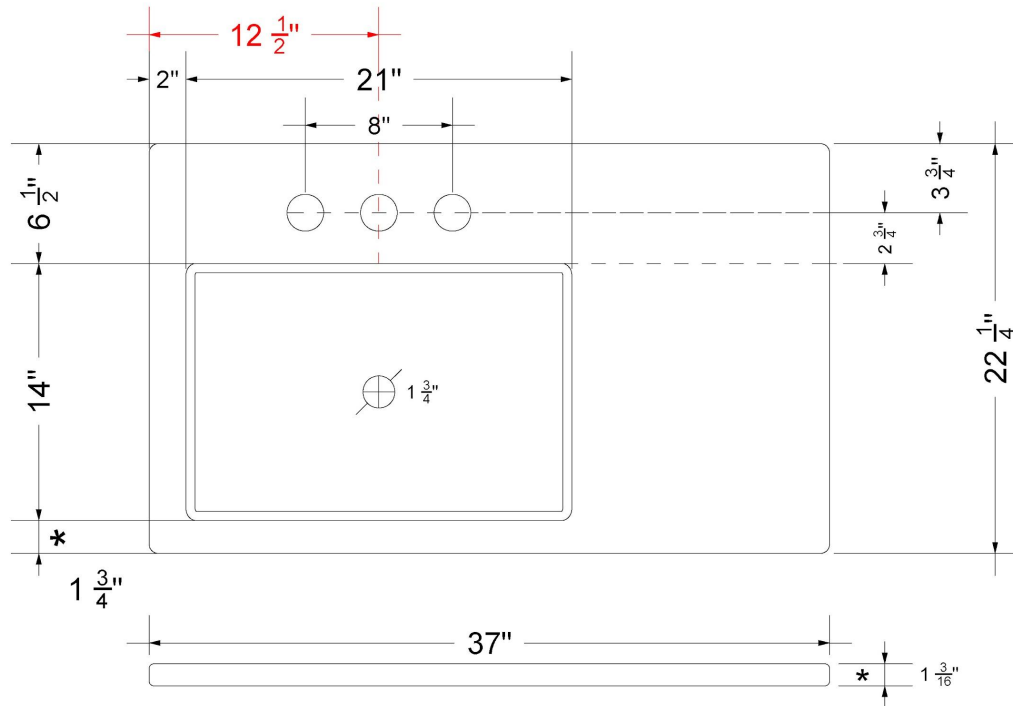

VANDERLOC

37" SILESTONE® QUARTZ VANITY TOP - Eternal Noir
Single Vigo Left Offset Sink (Widespread faucet hole)

CV-37-S1LO-WS.en

Technical Information

All product dimensions are nominal.

- Installation: Vanity Top
- Number of deck holes: 3

Notes

Install this product according to the installation instructions.