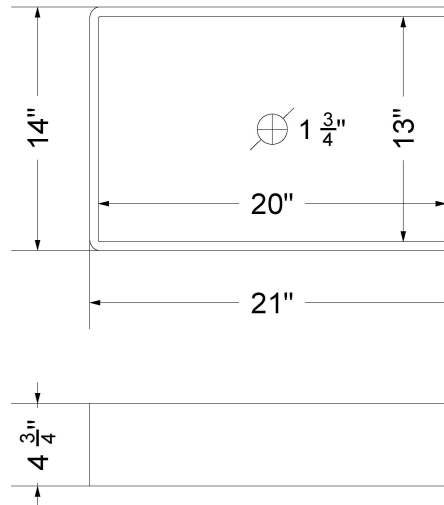

Technical Information

All product dimensions are nominal.

- Installation: Vanity Top
- Number of deck holes: 1

Notes

Install this product according to the installation instructions.

Sink Specifications

- 4-3/4" (82.55mm) deep
- 1-3/4" (6.35mm) drain opening
- Minimum cabinet size: 24"

Notes

Install this product according to the installation instructions.

Sink Specifications

- 4-3/4" (82.55mm) deep
- 1-3/4" (6.35mm) drain opening
- Minimum cabinet size: 24"

VANDERLOC

37" SILESTONE® QUARTZ VANITY TOP - Ethereal Glow
Single Vigo Left Offset Sink (Widespread faucet hole)