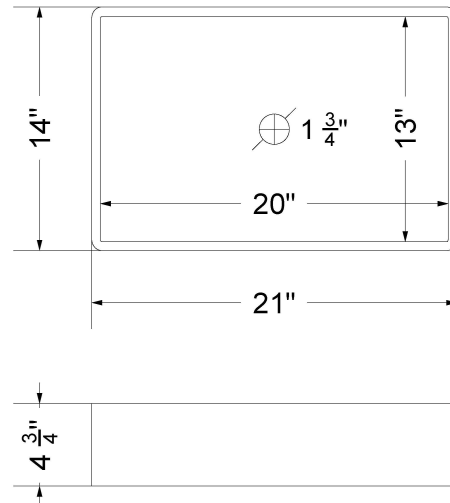

Technical Information

All product dimensions are nominal.

- Installation: Vanity Top
- Number of deck holes: 1

Notes

Install this product according to the installation instructions.

Sink Specifications

- 4-3/4" (82.55mm) deep
- 1-3/4" (6.35mm) drain opening
- Minimum cabinet size: 24"