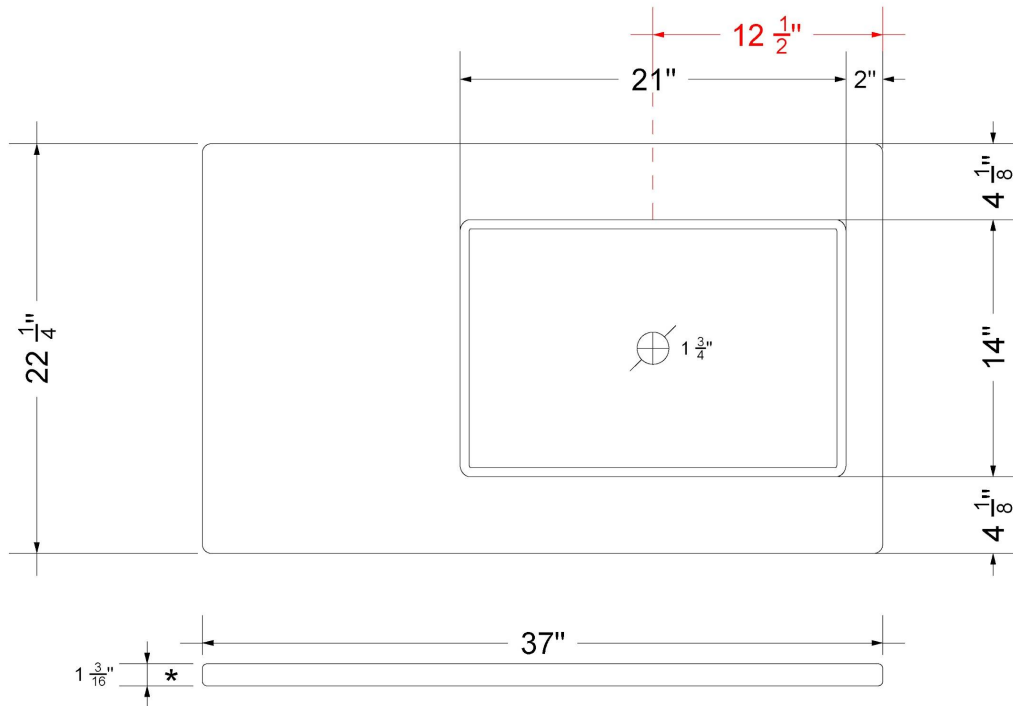

Technical Information

All product dimensions are nominal.

- Installation: Vanity Top
- Number of deck holes: 0

Notes

Install this product according to the installation instructions.