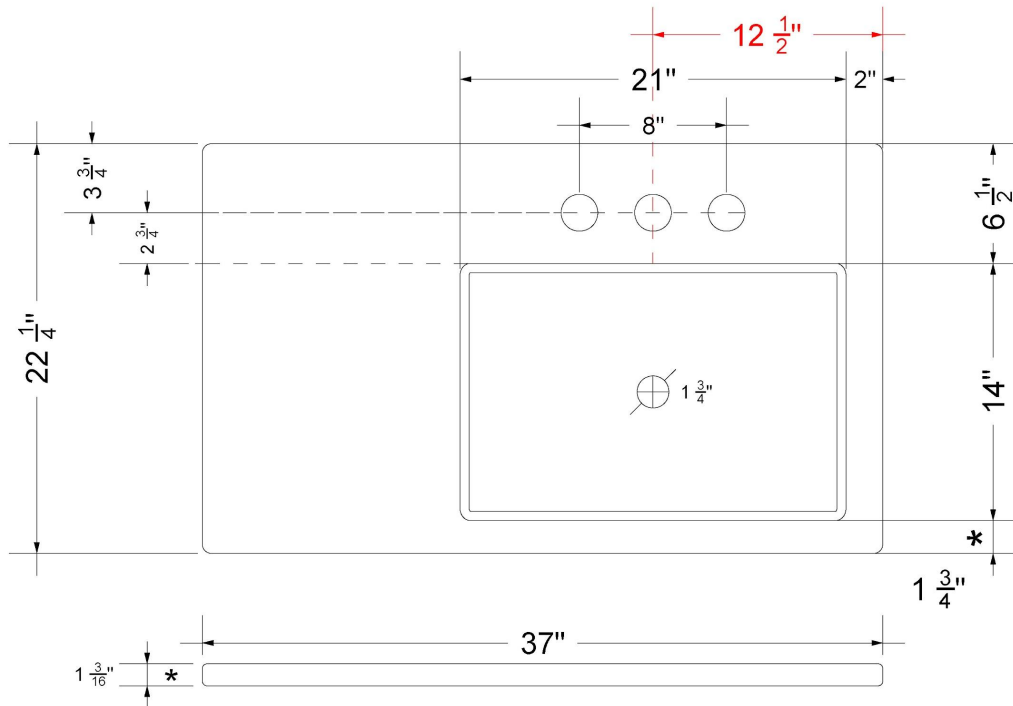

Technical Information

All product dimensions are nominal.

- Installation: Vanity Top
- Number of deck holes: 1

Notes

Install this product according to the installation instructions.

Sink Specifications

- 4-3/4" (82.55mm) deep
- 1-3/4" (6.35mm) drain opening
- Minimum cabinet size: 24"

Technical Information

All product dimensions are nominal.

- Installation: Vanity Top
- Number of deck holes: 3

Notes

Install this product according to the installation instructions.

Sink Specifications

- 4-3/4" (82.55mm) deep
- 1-3/4" (6.35mm) drain opening
- Minimum cabinet size: 24"