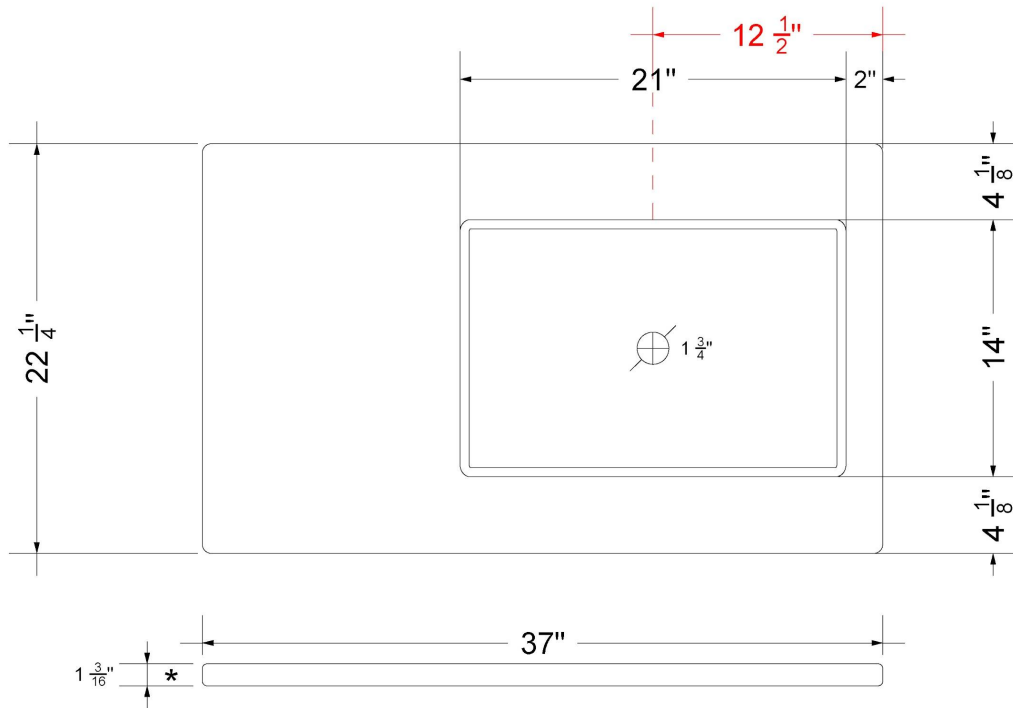

Technical Information

All product dimensions are nominal.

- Installation: Vanity Top
- Number of deck holes: 0

Notes

Install this product according to the installation instructions.

Sink Specifications

- 4-3/4" (82.55mm) deep
- 1-3/4" (6.35mm) drain opening
- Minimum cabinet size: 24"