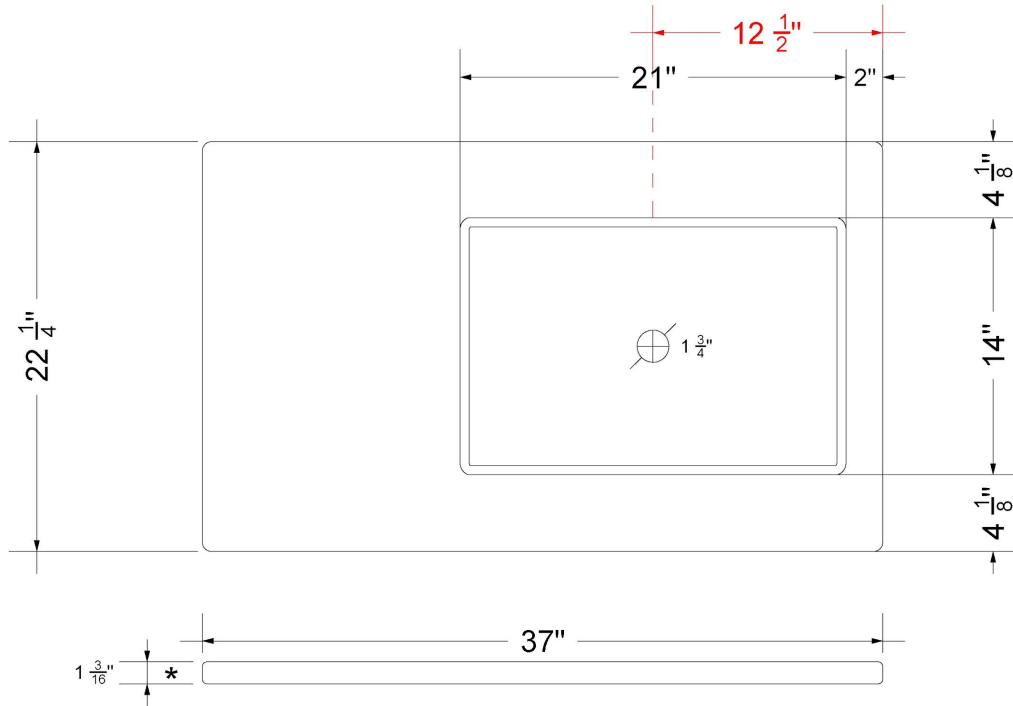

VANDERLOC

37" SILESTONE® QUARTZ VANITY TOP - Eternal Charcoal
Single Vigo Right Offset Sink (No faucet hole)

CV-37-S1RO-NH.ec

Technical Information

All product dimensions are nominal.

- Installation: Vanity Top
- Number of deck holes: 0

Notes

Install this product according to the installation instructions.