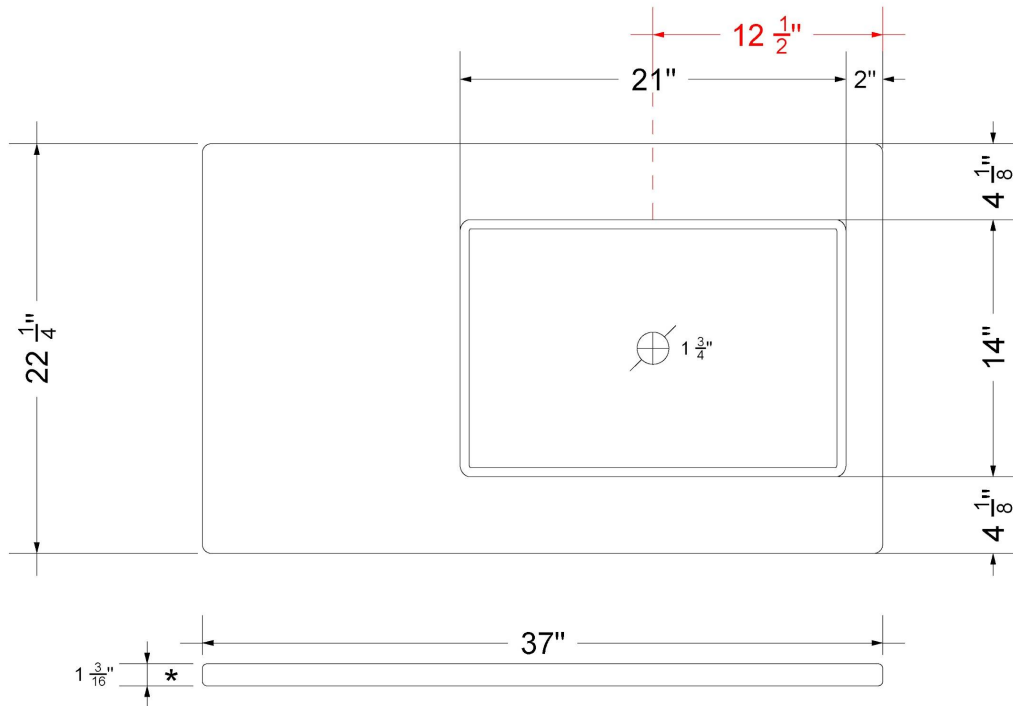

VANDERLOC

37" SILESTONE® QUARTZ VANITY TOP - Desert Silver

Single Vigo Right Offset Sink (No faucet hole)

CV-37-S1RO-NH.ds

Technical Information

All product dimensions are nominal.

- Installation: Vanity Top
- Number of deck holes: 0

Notes

Install this product according to the installation instructions.