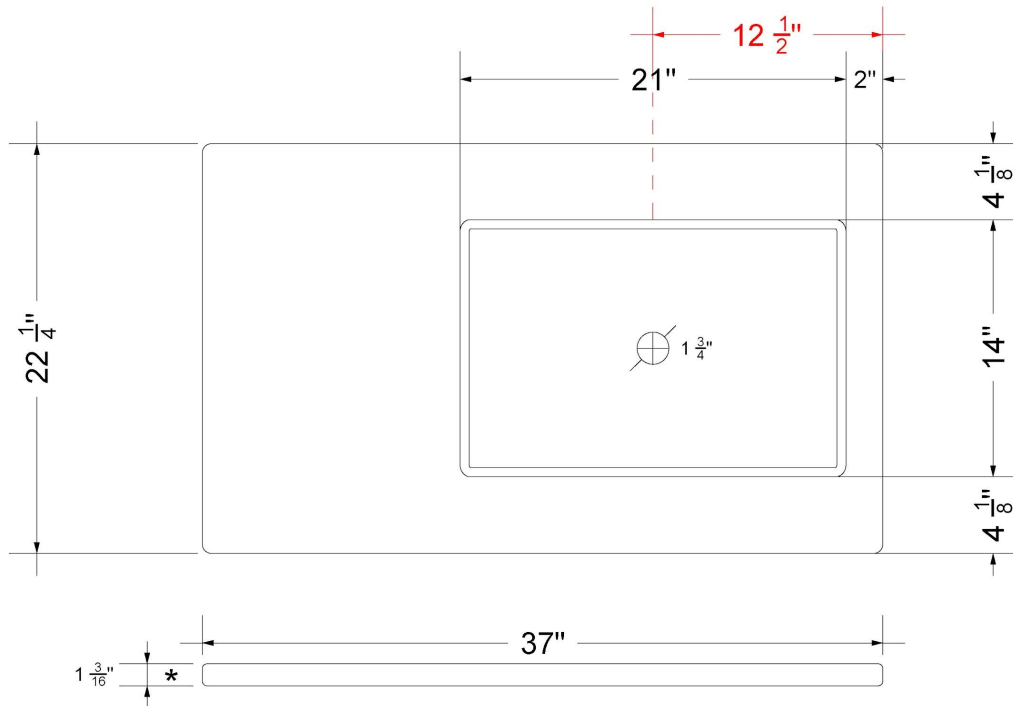

Technical Information

All product dimensions are nominal.

- Installation: Vanity Top
- Number of deck holes: 0

Notes

Install this product according to the installation instructions.

Sink Specifications

- 4-3/4" (82.55mm) deep
- 1-3/4" (6.35mm) drain opening
- Minimum cabinet size: 24"