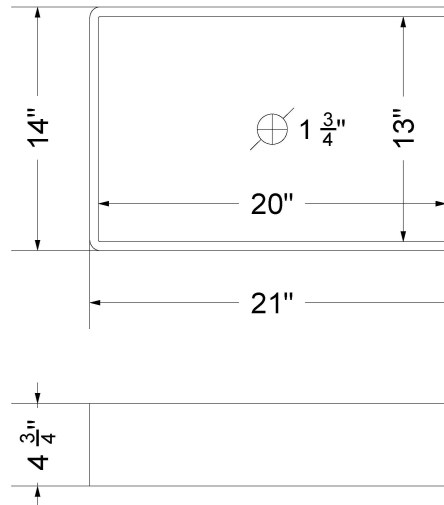

Technical Information

All product dimensions are nominal.

- Installation: Vanity Top
- Number of deck holes: 1

Notes

Install this product according to the installation instructions.

Sink Specifications

- 4-3/4" (82.55mm) deep
- 1-3/4" (6.35mm) drain opening
- Minimum cabinet size: 24"

Technical Information

All product dimensions are nominal.

- Installation: Vanity Top
- Number of deck holes: 3

Notes

Install this product according to the installation instructions.

Sink Specifications

- 4-3/4" (82.55mm) deep
- 1-3/4" (6.35mm) drain opening
- Minimum cabinet size: 24"