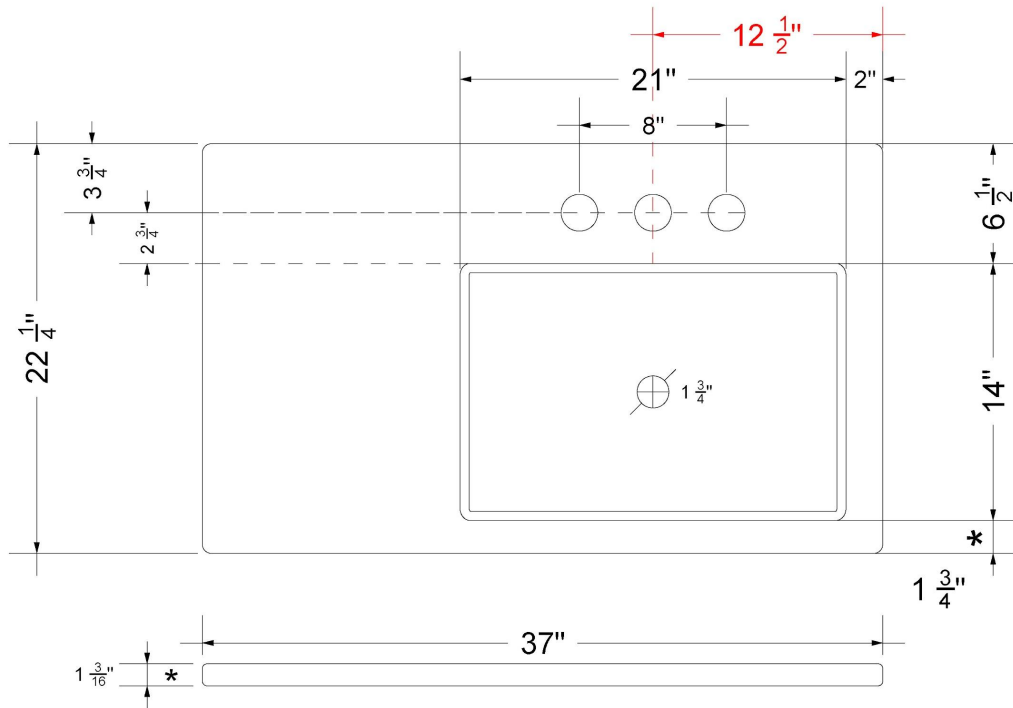

Technical Information

All product dimensions are nominal.

- Installation: Vanity Top
- Number of deck holes: 3

Notes

Install this product according to the installation instructions.