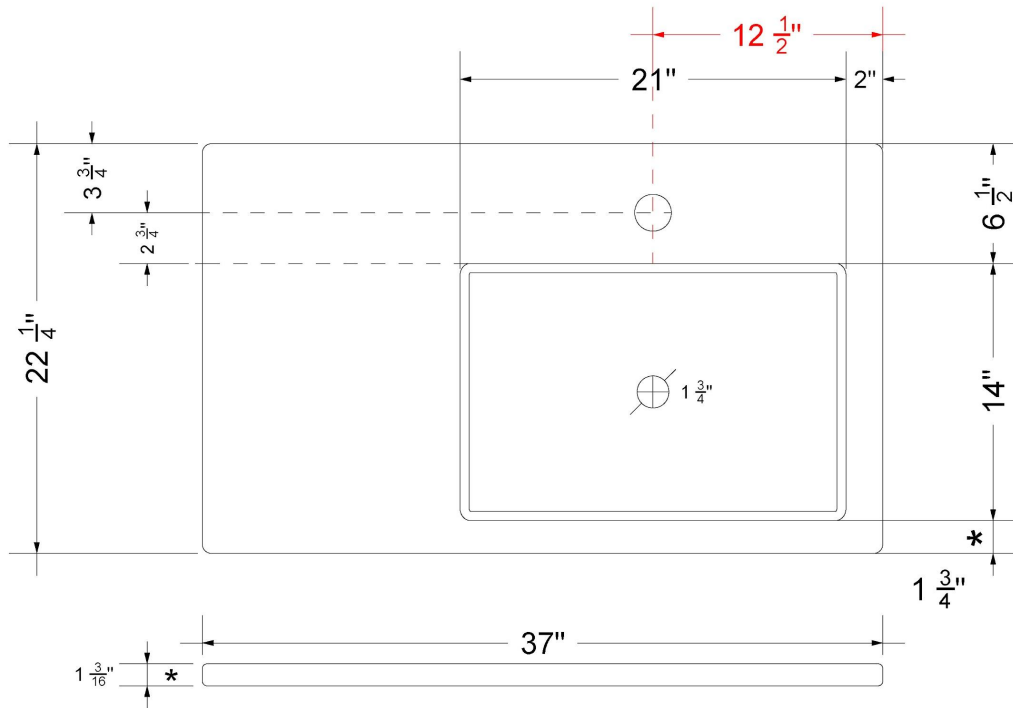

Technical Information

All product dimensions are nominal.

- Installation: Vanity Top
- Number of deck holes: 1

Notes

Install this product according to the installation instructions.

Sink Specifications

- 4-3/4" (82.55mm) deep
- 1-3/4" (6.35mm) drain opening
- Minimum cabinet size: 24"