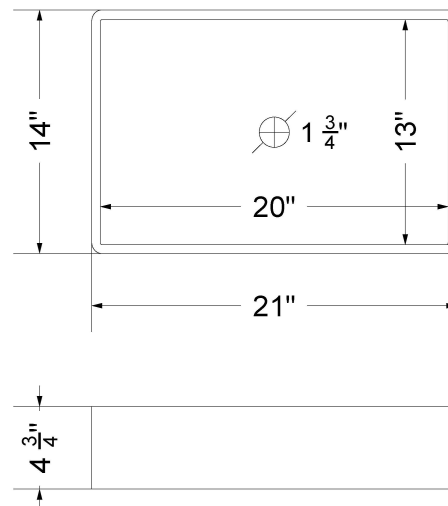

Technical Information

All product dimensions are nominal.

- Installation: Vanity Top
- Number of deck holes: 1

Notes

Install this product according to the installation instructions.

Sink Specifications

- 4-3/4" (82.55mm) deep
- 1-3/4" (6.35mm) drain opening
- Minimum cabinet size: 24"

Technical Information

All product dimensions are nominal.

- Installation: Vanity Top
- Number of deck holes: 3

Notes

Install this product according to the installation instructions.

Sink Specifications

- 4-3/4" (82.55mm) deep
- 1-3/4" (6.35mm) drain opening
- Minimum cabinet size: 24"