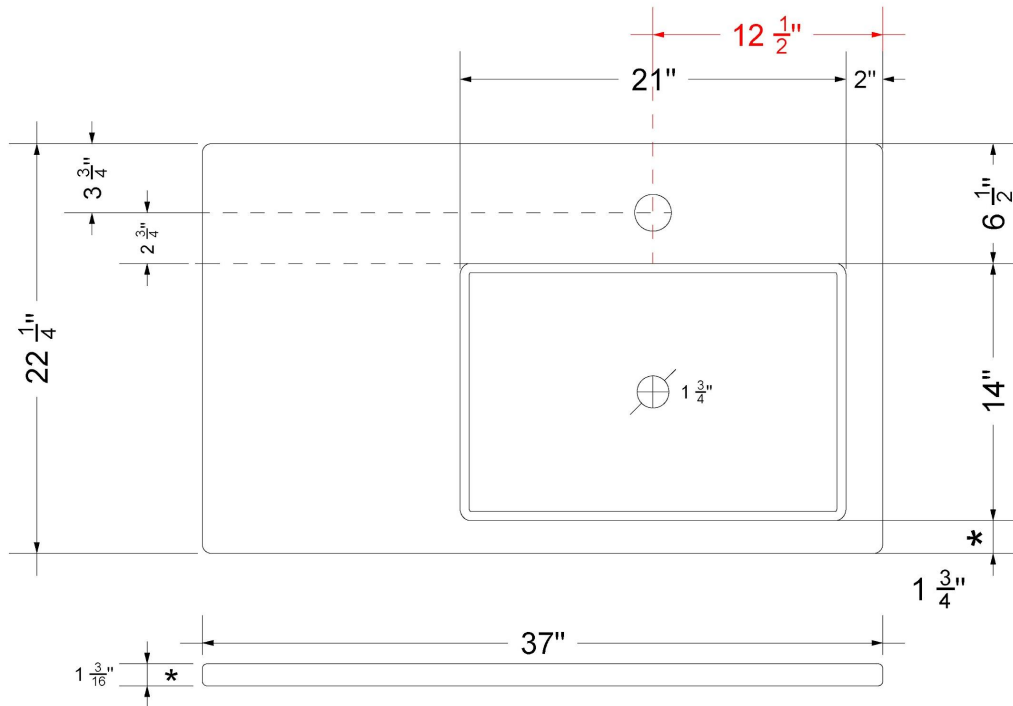

Technical Information

All product dimensions are nominal.

- Installation: Vanity Top
- Number of deck holes: 1

Notes

Install this product according to the installation instructions.

Sink Specifications

- 4-3/4" (82.55mm) deep
- 1-3/4" (6.35mm) drain opening
- Minimum cabinet size: 24"