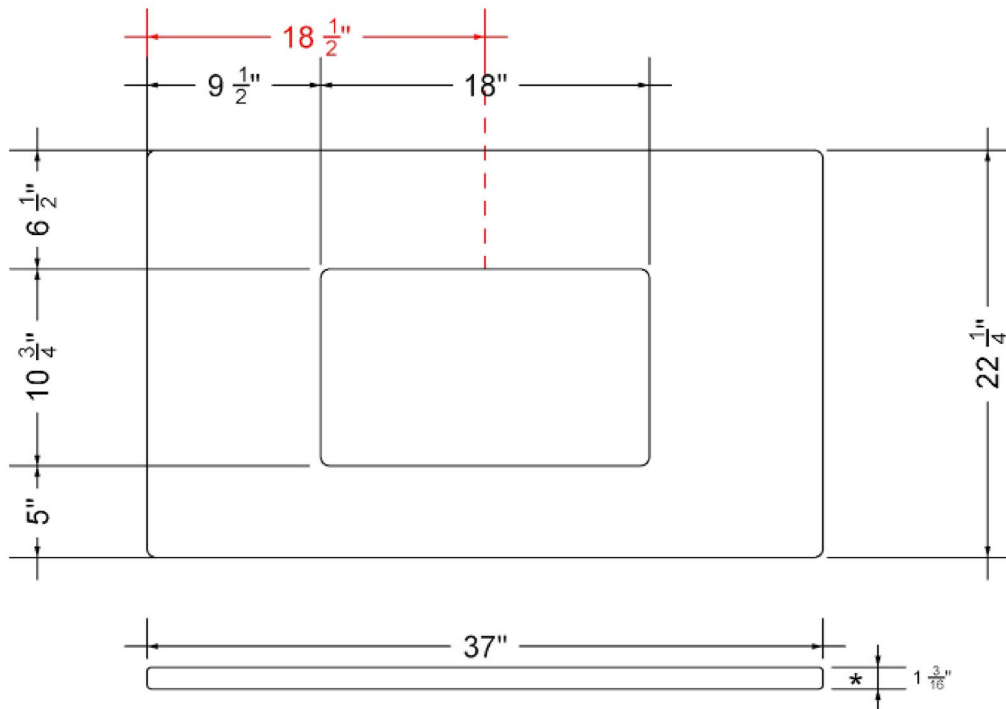

VANDERLOC

37" SILESTONE® QUARTZ VANITY TOP - Ethereal Glow
Single Rectangle Centered Sink (No faucet hole)

C-37-SRC-NH.eg

Technical Information

All product dimensions are nominal.

- Installation: Vanity Top
- Number of deck holes: 0