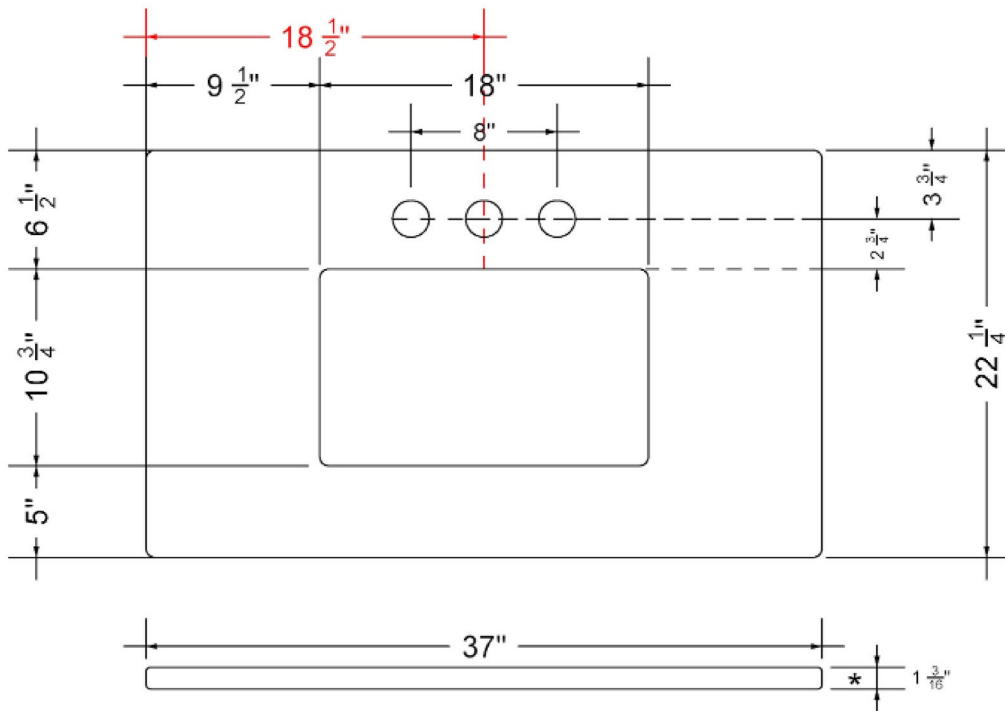

C-37-SRC-WS.ds

Technical Information

All product dimensions are nominal.

- Installation: Vanity Top
- Number of deck holes: 3

Notes

Install this product according to the installation instructions.

Sink Specifications