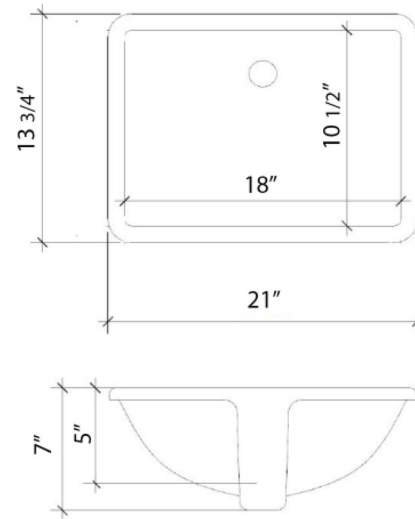

Technical Information

All product dimensions are nominal.

- Installation: Vanity Top
- Number of deck holes: 1

Notes

Install this product according to the installation instructions.

Sink Specifications

- 8" (203mm) deep
- 1-11/16" (43mm) drain opening
- Minimum cabinet size: 21"

VANDERLOC

37" SILESTONE® QUARTZ VANITY TOP - White Zeus
Single Rectangle Centered Sink (Single faucet hole)

C-37-SRC-SH.wz

Technical Information

All product dimensions are nominal.

- Installation: Vanity Top
- Number of deck holes: 1

Notes

Install this product according to the installation instructions.

Sink Specifications

- 8" (203mm) deep
- 1-11/16" (43mm) drain opening
- Minimum cabinet size: 21"

VANDERLOC

37" SILESTONE® QUARTZ VANITY TOP – Desert Silver
Single Rectangle Centered Sink (Widespread faucet hole)