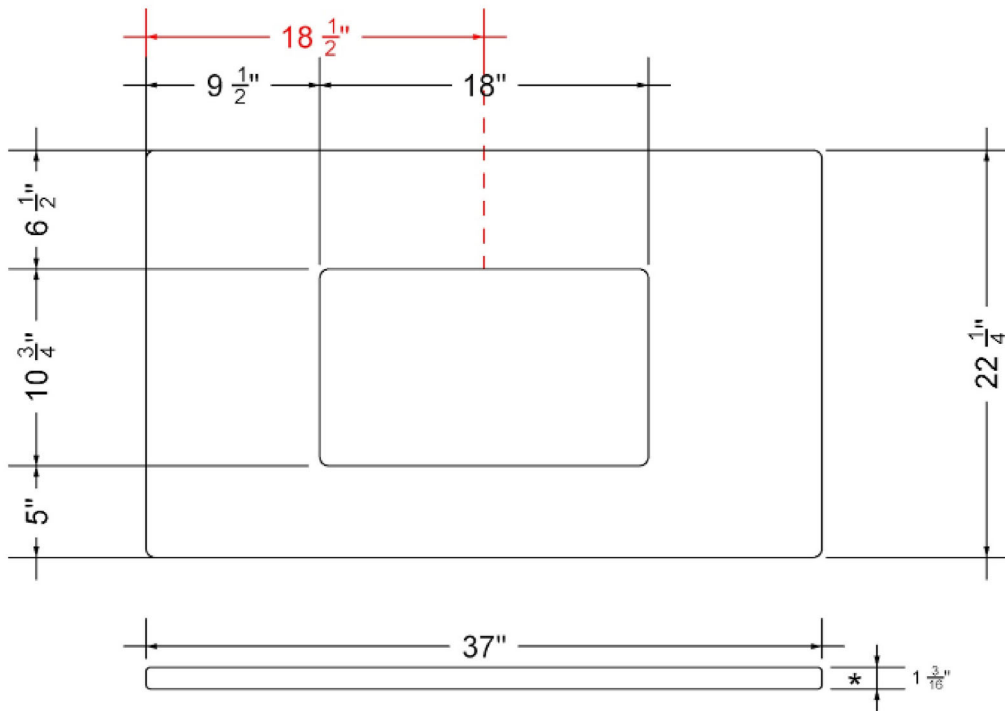

Technical Information

All product dimensions are nominal.

- Installation: Vanity Top
- Number of deck holes: 0

Notes

Install this product according to the installation instructions.