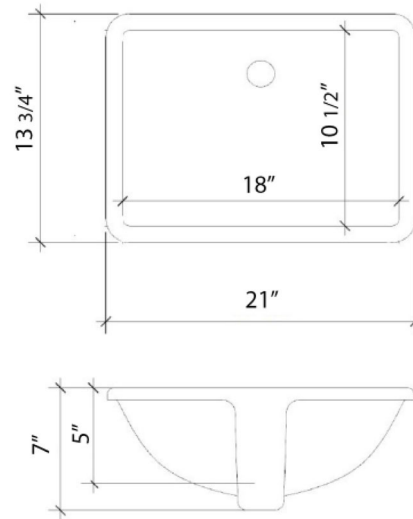

Technical Information

All product dimensions are nominal.

- Installation: Vanity Top
- Number of deck holes: 1

Notes

Install this product according to the installation instructions.

Sink Specifications

- 8" (203mm) deep
- 1-11/16" (43mm) drain opening
- Minimum cabinet size: 21"

C-37-SRC-WS.ds

Technical Information

All product dimensions are nominal.

- Installation: Vanity Top
- Number of deck holes: 3

Notes

Install this product according to the installation instructions.

Sink Specifications

- 8" (203mm) deep
- 1-11/16" (43mm) drain opening
- Minimum cabinet size: 21"

Vanderloc® reserves the right to make revisions without notice to product specifications. For the most current Specification Sheet, go to www.vanderloc.com