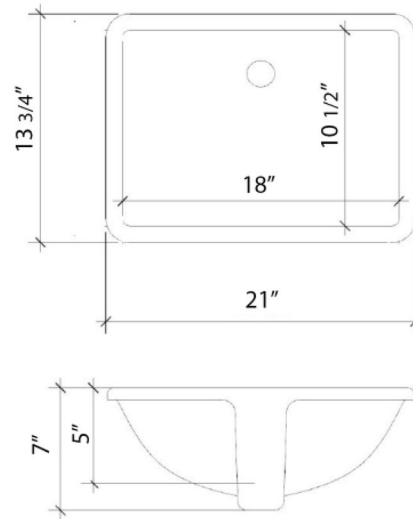

Technical Information

All product dimensions are nominal.

- Installation: Vanity Top
- Number of deck holes: 1

Notes

Install this product according to the installation instructions.

Sink Specifications

- 8" (203mm) deep
- 1-11/16" (43mm) drain opening
- Minimum cabinet size: 21"

C-37-SRC-WS.ds

Technical Information

All product dimensions are nominal.

- Installation: Vanity Top
- Number of deck holes: 3

Notes

Install this product according to the installation instructions.

Sink Specifications

VANDERLOC

37" SILESTONE® QUARTZ VANITY TOP - White Zeus
Single Rectangle Centered Sink (Widespread faucet hole)

C-37-SRC-WS.wz

Technical Information

All product dimensions are nominal.

- Installation: Vanity Top
- Number of deck holes: 3

Notes

Install this product according to the installation instructions.

Sink Specifications

- 8" (203mm) deep
- 1-11/16" (43mm) drain opening
- Minimum cabinet size: 21"

VANDERLOC

37" SILESTONE® QUARTZ VANITY TOP – Desert Silver
Single Rectangle Centered Sink (No faucet hole)