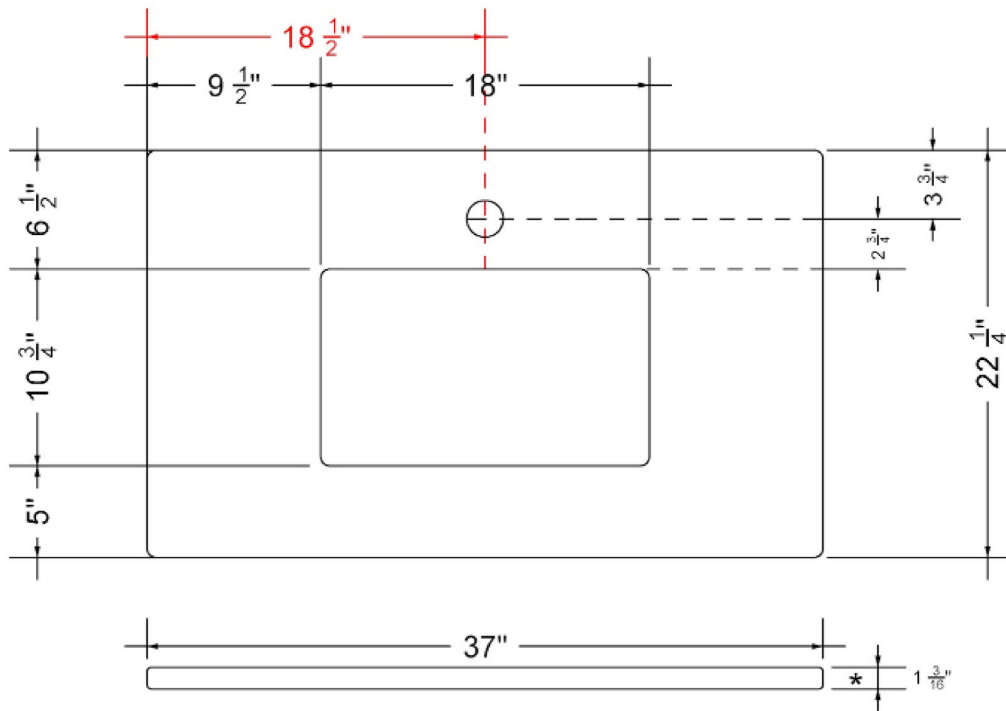

Technical Information

All product dimensions are nominal.

- Installation: Vanity Top
- Number of deck holes: 1

Notes

Install this product according to the installation instructions.

Sink Specifications

- 8" (203mm) deep
- 1-11/16" (43mm) drain opening
- Minimum cabinet size: 21"