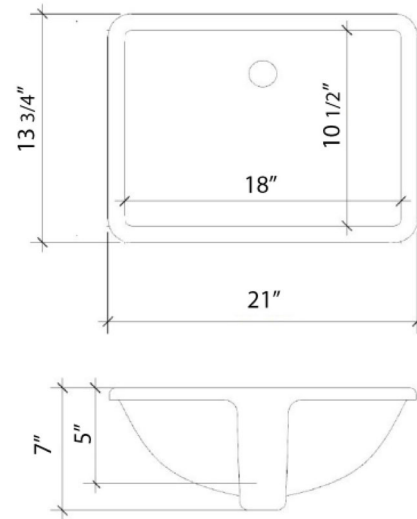

Technical Information

All product dimensions are nominal.

- Installation: Vanity Top
- Number of deck holes: 3

Notes

Install this product according to the installation instructions.

Sink Specifications

- 8" (203mm) deep
- 1-11/16" (43mm) drain opening
- Minimum cabinet size: 21"

All product dimensions are nominal.

- Installation: Vanity Top
- Number of deck holes: 0

Notes

Install this product according to the installation instructions.

Sink Specifications

- 8" (203mm) deep
- 1-11/16" (43mm) drain opening
- Minimum cabinet size: 21"

Technical Information

All product dimensions are nominal.

- Installation: Vanity Top
- Number of deck holes: 0

Notes

Install this product according to the installation instructions.

Sink Specifications

- 8" (203mm) deep
- 1-11/16" (43mm) drain opening
- Minimum cabinet size: 21"