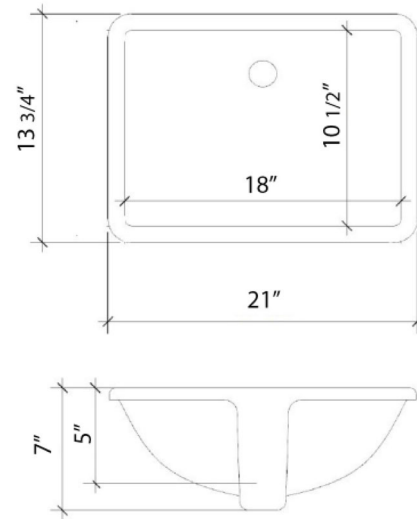

C-37-SRC-WS.ds

Technical Information

All product dimensions are nominal.

- Installation: Vanity Top
- Number of deck holes: 3

Notes

Install this product according to the installation instructions.

Sink Specifications

Technical Information

All product dimensions are nominal.

- Installation: Vanity Top
- Number of deck holes: 3

Notes

Install this product according to the installation instructions.

Sink Specifications

- 8" (203mm) deep
- 1-11/16" (43mm) drain opening
- Minimum cabinet size: 21"

All product dimensions are nominal.

- Installation: Vanity Top
- Number of deck holes: 0

Notes

Install this product according to the installation instructions.

Sink Specifications

- 8" (203mm) deep
- 1-11/16" (43mm) drain opening
- Minimum cabinet size: 21"