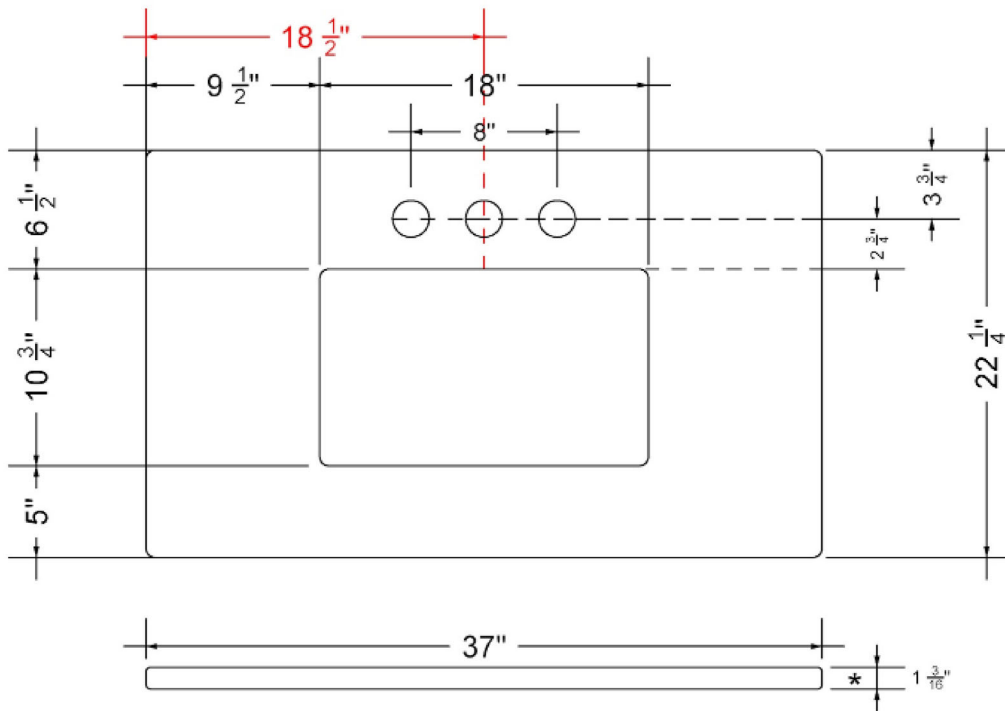

Technical Information

All product dimensions are nominal.

- Installation: Vanity Top
- Number of deck holes: 3

Notes

Install this product according to the installation instructions.