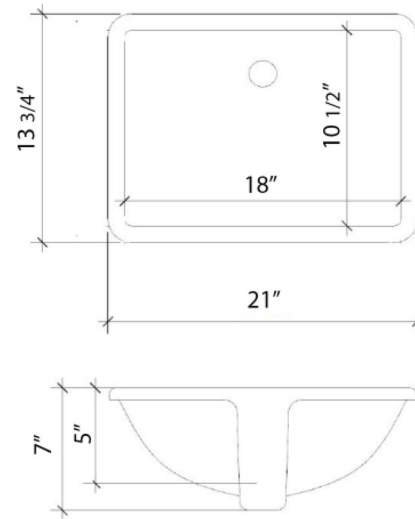

Technical Information

All product dimensions are nominal.

- Installation: Vanity Top
- Number of deck holes: 1

Notes

Install this product according to the installation instructions.

Sink Specifications

- 8" (203mm) deep
- 1-11/16" (43mm) drain opening
- Minimum cabinet size: 21"

Technical Information

All product dimensions are nominal.

- Installation: Vanity Top
- Number of deck holes: 3

Notes

Install this product according to the installation instructions.

Sink Specifications

- 8" (203mm) deep
- 1-11/16" (43mm) drain opening
- Minimum cabinet size: 21"