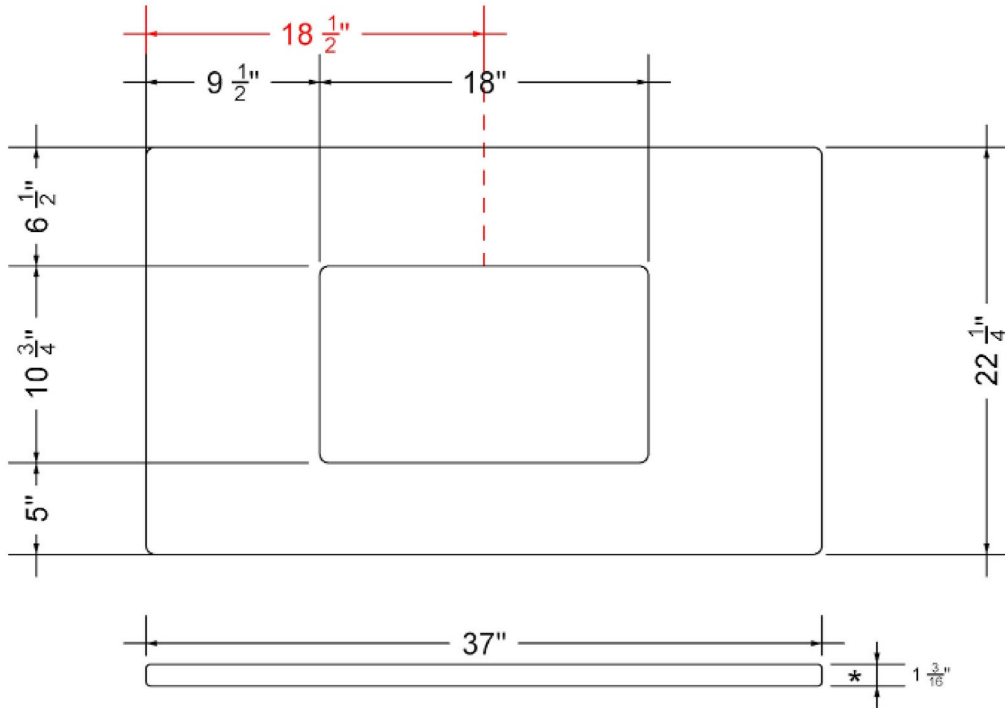

Technical Information

All product dimensions are nominal.

- Installation: Vanity Top
- Number of deck holes: 0

Notes

Install this product according to the installation instructions.

Sink Specifications

- 8" (203mm) deep
- 1-11/16" (43mm) drain opening
- Minimum cabinet size: 21"