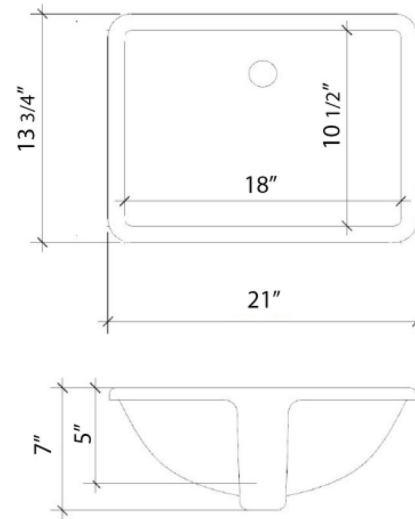

Technical Information

All product dimensions are nominal.

- Installation: Vanity Top
- Number of deck holes: 1

Notes

Install this product according to the installation instructions.

Sink Specifications

- 8" (203mm) deep
- 1-11/16" (43mm) drain opening
- Minimum cabinet size: 21"

VANDERLOC

37" SILESTONE® QUARTZ VANITY TOP - Eternal Charcoal Single Rectangle Centered Sink (Widespread faucet hole)

C-37-SRC-WS.ec

Technical Information

All product dimensions are nominal.

- Installation: Vanity Top
- Number of deck holes: 3

Notes

Install this product according to the installation instructions.

Sink Specifications

- 8" (203mm) deep
- 1-11/16" (43mm) drain opening
- Minimum cabinet size: 21"

Vanderloc® reserves the right to make revisions without notice to product specifications. For the most current Specification Sheet, go to www.vanderloc.com