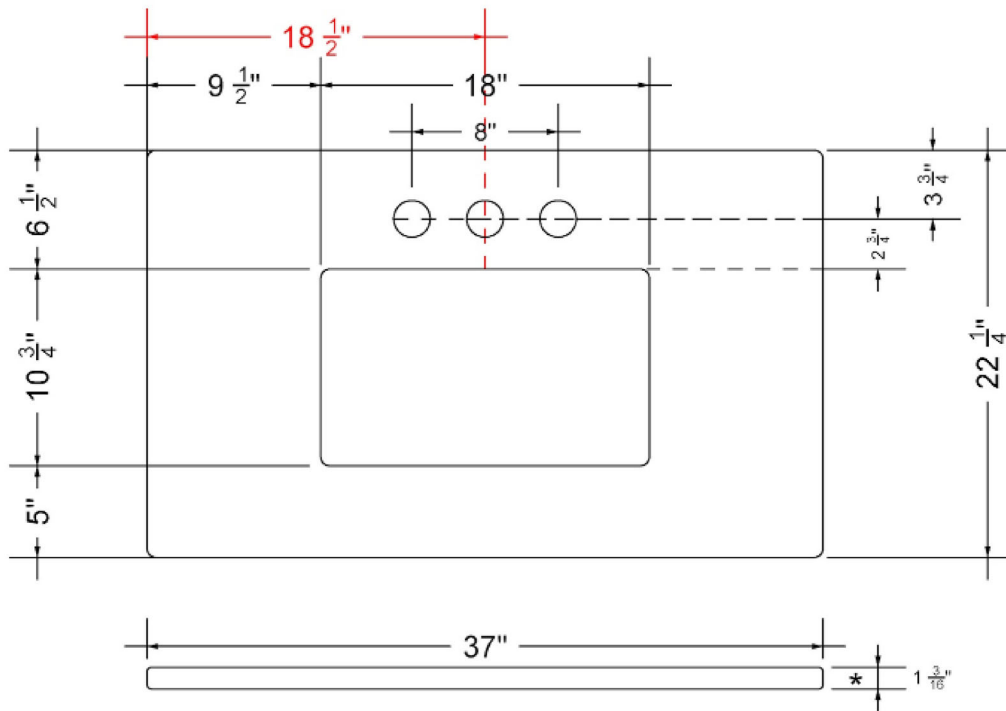

VANDERLOC

37" SILESTONE® QUARTZ VANITY TOP - Eternal Charcoal Single Rectangle Centered Sink (Widespread faucet hole)

C-37-SRC-WS.ec

Technical Information

All product dimensions are nominal.

- Installation: Vanity Top
- Number of deck holes: 3

Notes

Install this product according to the installation instructions.