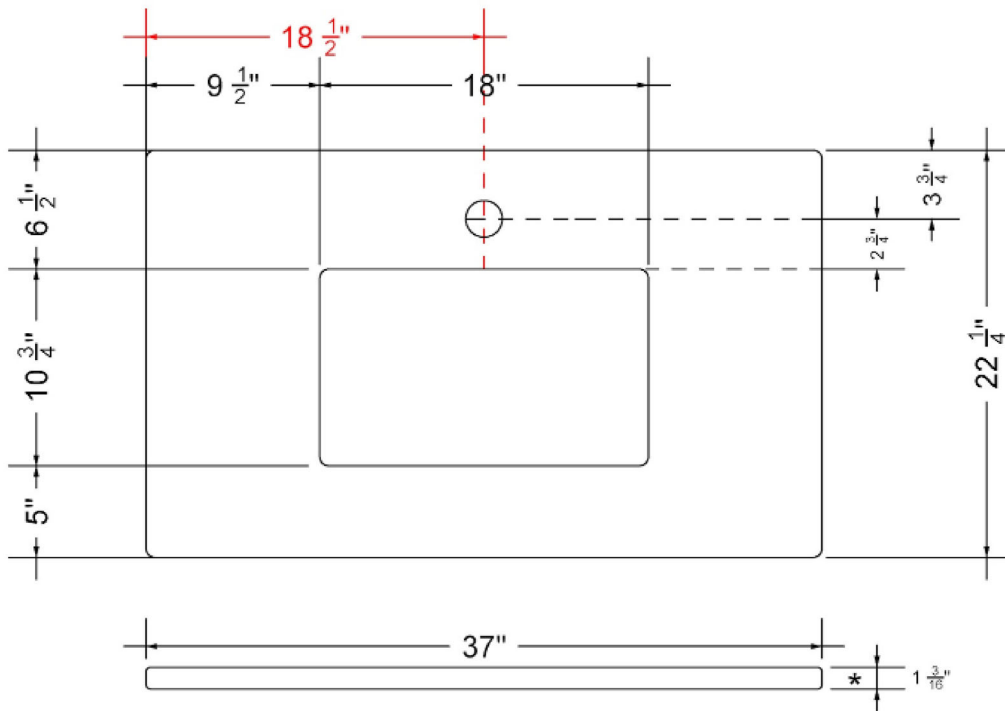

Technical Information

All product dimensions are nominal.

- Installation: Vanity Top
- Number of deck holes: 1

Notes

Install this product according to the installation instructions.

Sink Specifications

- 8" (203mm) deep
- 1-11/16" (43mm) drain opening
- Minimum cabinet size: 21"