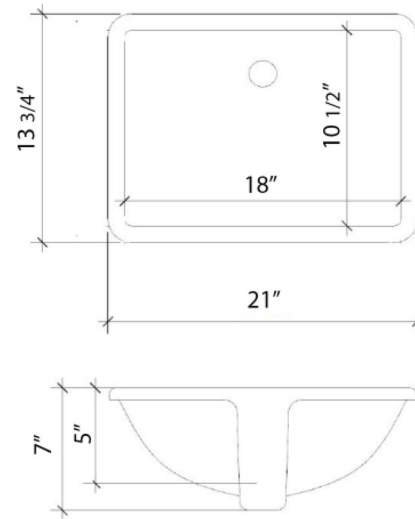

VANDERLOC

37" SILESTONE® QUARTZ VANITY TOP - White Zeus
Single Rectangle Centered Sink (No faucet hole)

C-37-SRC-NH.wz

Technical Information

All product dimensions are nominal.

- Installation: Vanity Top
- Number of deck holes: 0

Notes

Install this product according to the installation instructions.

Sink Specifications

- 8" (203mm) deep
- 1-11/16" (43mm) drain opening
- Minimum cabinet size: 21"

Vanderloc® reserves the right to make revisions without notice to product specifications. For the most current Specification Sheet, go to www.vanderloc.com