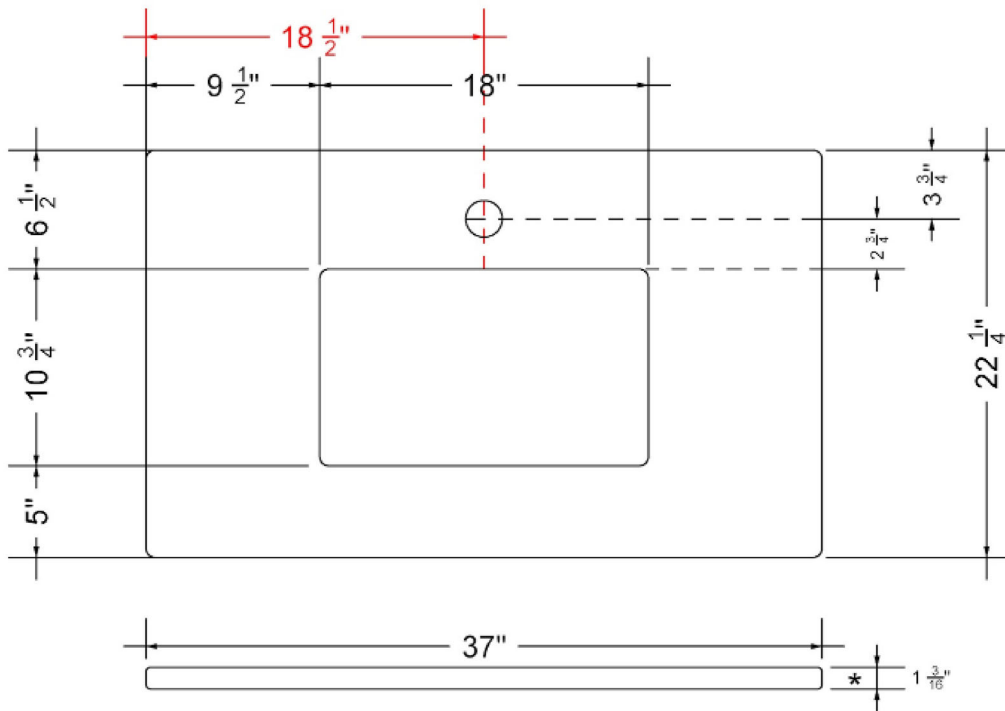

VANDERLOC

37" SILESTONE® QUARTZ VANITY TOP - White Zeus
Single Rectangle Centered Sink (Single faucet hole)

C-37-SRC-SH.wz

Technical Information

All product dimensions are nominal.

- Installation: Vanity Top
- Number of deck holes: 1