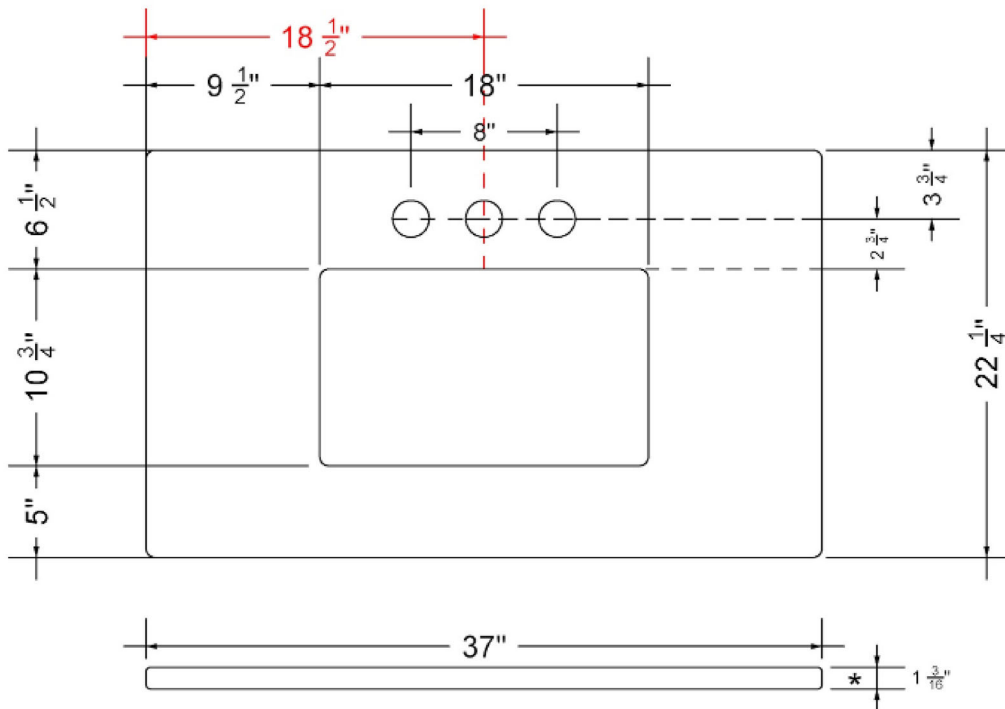

VANDERLOC

37" SILESTONE® QUARTZ VANITY TOP - White Zeus
Single Rectangle Centered Sink (Widespread faucet hole)

C-37-SRC-WS.wz

Technical Information

All product dimensions are nominal.

- Installation: Vanity Top
- Number of deck holes: 3

Notes

Install this product according to the installation instructions.