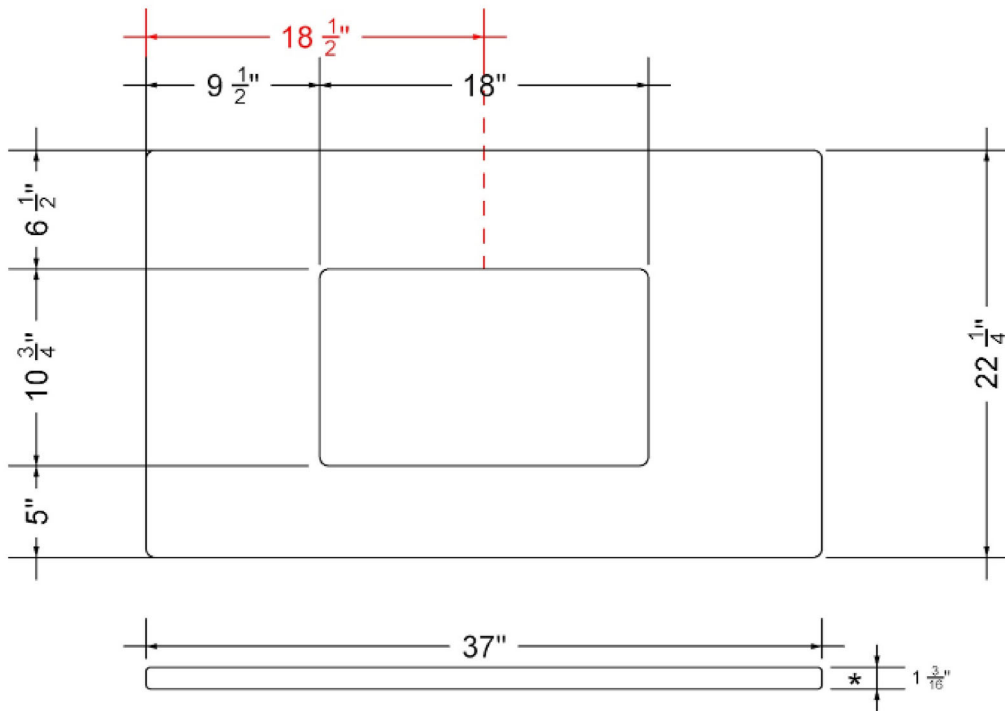

VANDERLOC

37" SILESTONE® QUARTZ VANITY TOP - White Zeus
Single Rectangle Centered Sink (No faucet hole)

C-37-SRC-NH.wz

Technical Information

All product dimensions are nominal.

- Installation: Vanity Top
- Number of deck holes: 0