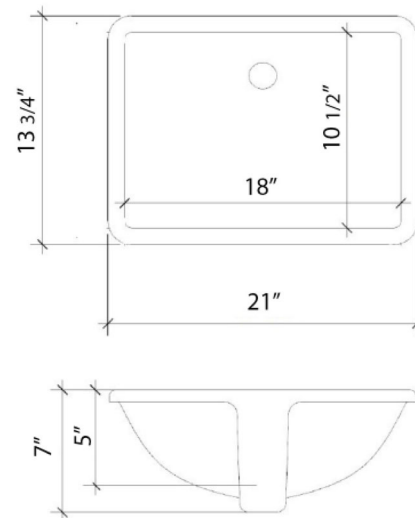

Technical Information

All product dimensions are nominal.

- Installation: Vanity Top
- Number of deck holes: 3

Notes

Install this product according to the installation instructions.

Sink Specifications

- 8" (203mm) deep
- 1-11/16" (43mm) drain opening
- Minimum cabinet size: 21"

Technical Information

All product dimensions are nominal.

- Installation: Vanity Top
- Number of deck holes: 0

Notes

Install this product according to the installation instructions.

Sink Specifications

- 8" (203mm) deep
- 1-11/16" (43mm) drain opening
- Minimum cabinet size: 21"

Notes

Install this product according to the installation instructions.

Sink Specifications

- 8" (203mm) deep
- 1-11/16" (43mm) drain opening
- Minimum cabinet size: 21"

Vanderloc® reserves the right to make revisions without notice to product specifications. For the most current Specification Sheet, go to www.vanderloc.com