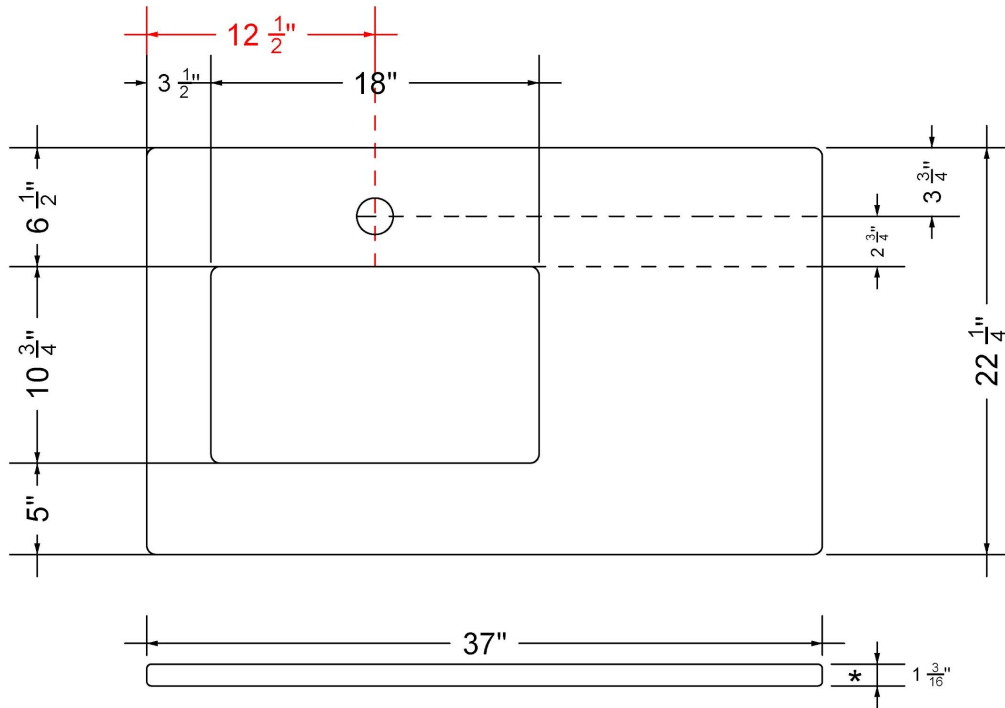

### Technical Information

All product dimensions are nominal.

- Installation: Vanity Top
- Number of deck holes: 1