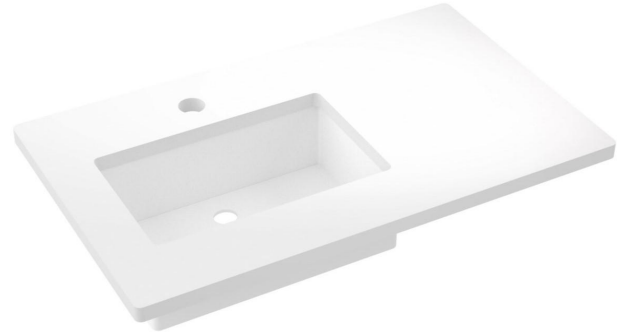

VANDERLOC

37" SILESTONE® QUARTZ VANITY TOP - White Zeus
Single Rectangle Left Offset Sink (Single faucet hole)

C-37-SRLO-SH.wz

Features

- Square sink cutout
- Single and widespread faucet

Material

- Silestone® Quartz

Installation

- Vanity top
- Single faucet hole
- Vanderloc® Rectangle Sink

Included Products

- Vanderloc® Rectangle Sink (White Porcelain)
- Sink mounting hardware (screws)

Optional Products

- C-37B.wz Silestone® Quartz backsplash

Codes/Standards

- N/A

Vanderloc® One-Year Limited Warranty

- For product warranty information visit www.vanderloc.com

Available Colors/Finishes

Color tiles intended for reference only.

Color	Code	Description
	DS	Desert Silver
	EC	Eternal Charcoal
	EN	Eternal Noir
	EG	Ethereal Glow
	HE	Helix
	WZ	White Zeus