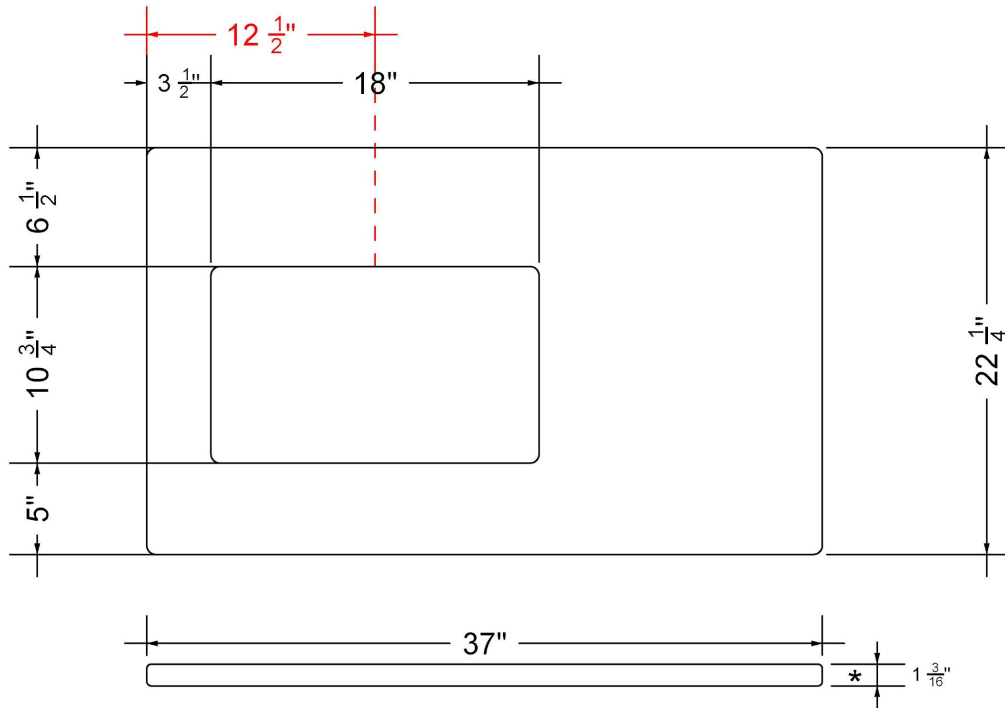

### Technical Information

All product dimensions are nominal.

- Installation: Vanity Top
- Number of deck holes: 0