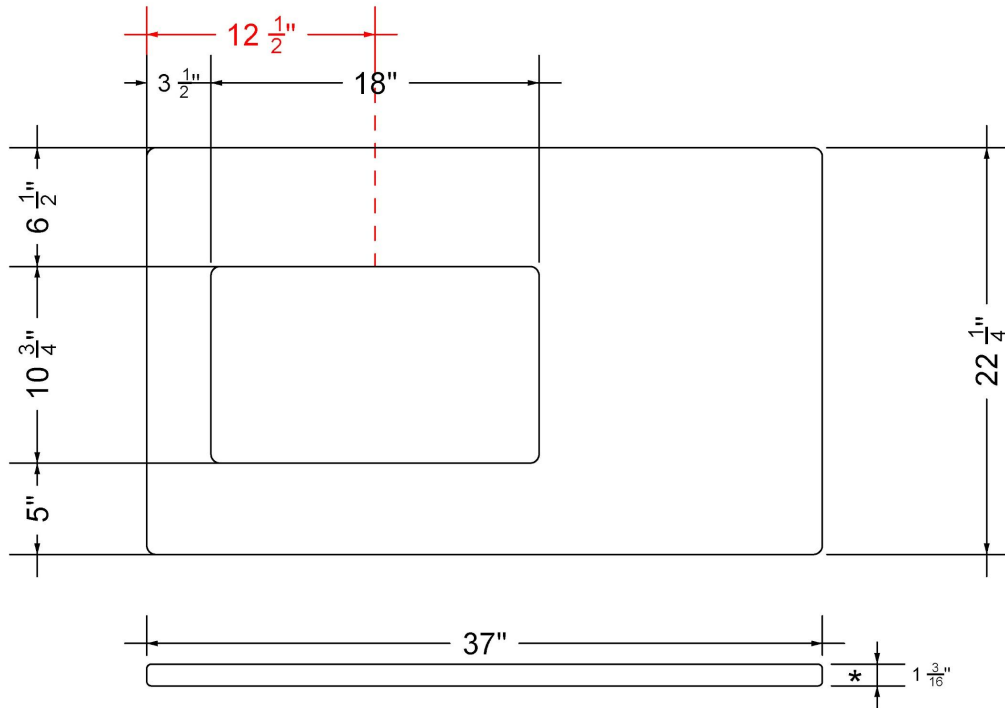

#### Technical Information

All product dimensions are nominal.

- Installation: Vanity Top
- Number of deck holes: 0