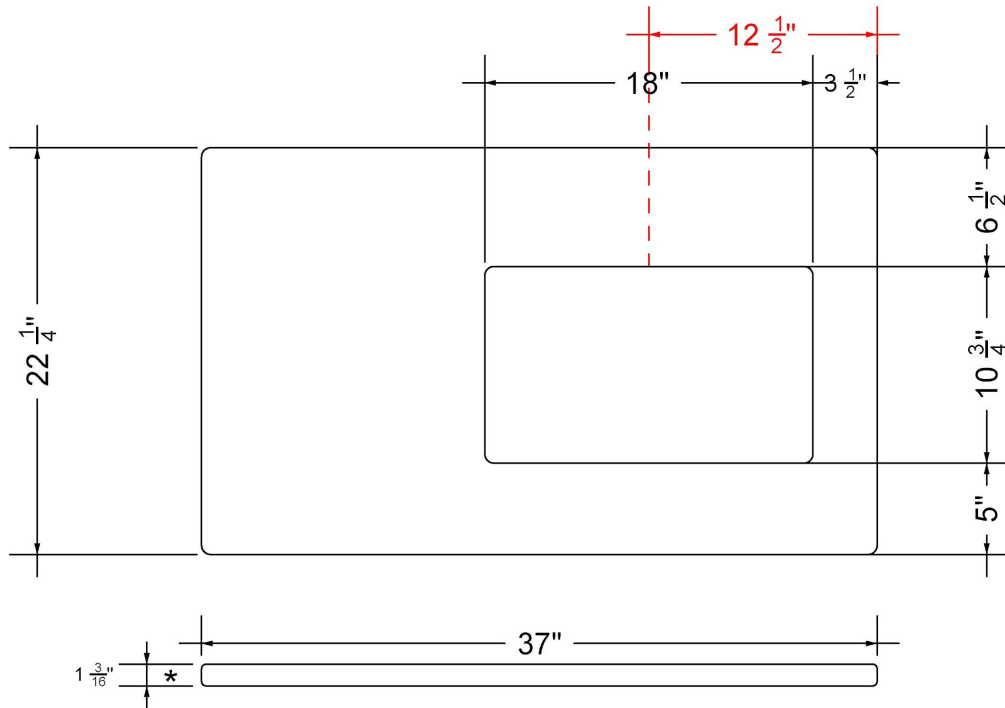

Technical Information

All product dimensions are nominal.

- Installation: Vanity Top
- Number of deck holes: 0

Notes

Install this product according to the installation instructions.