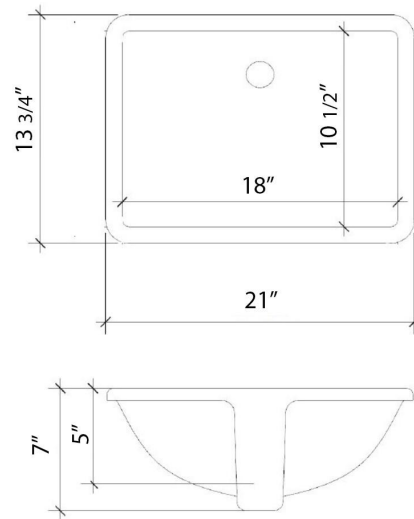

Sink Specifications

- 8" (203mm) deep
- 1-11/16" (43mm) drain opening
- Minimum cabinet size: 21"