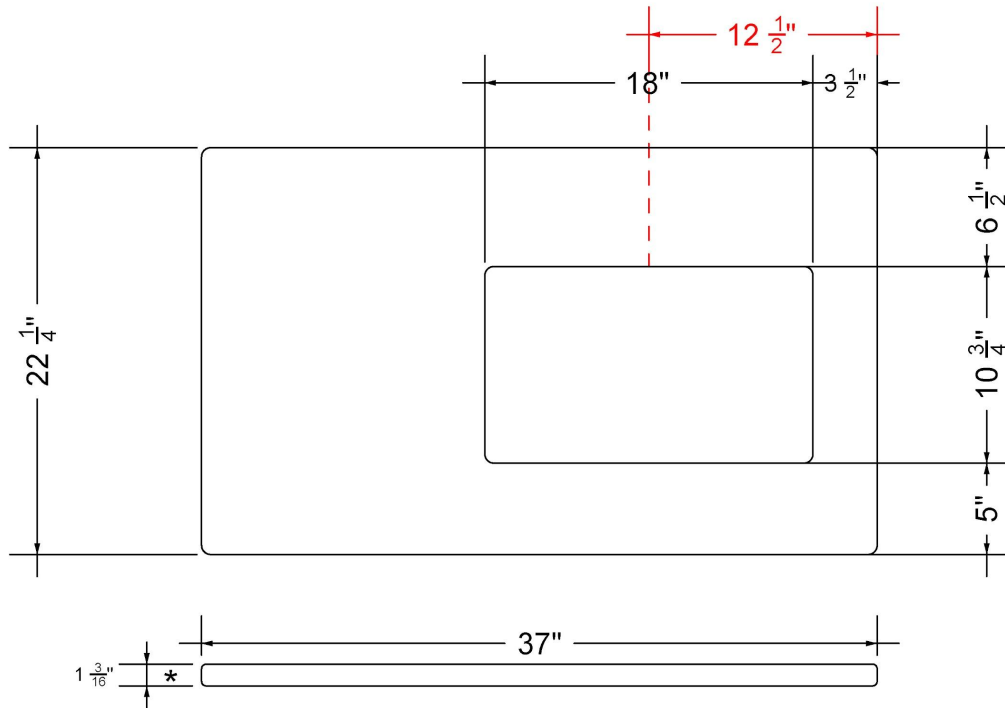

VANDERLOC

37" SILESTONE® QUARTZ VANITY TOP - Eternal Charcoal
Single Rectangle Right Offset Sink (No faucet hole)

C-37-SRRO-NH.ec

Technical Information

All product dimensions are nominal.

- Installation: Vanity Top
- Number of deck holes: 0

Notes

Install this product according to the installation instructions.