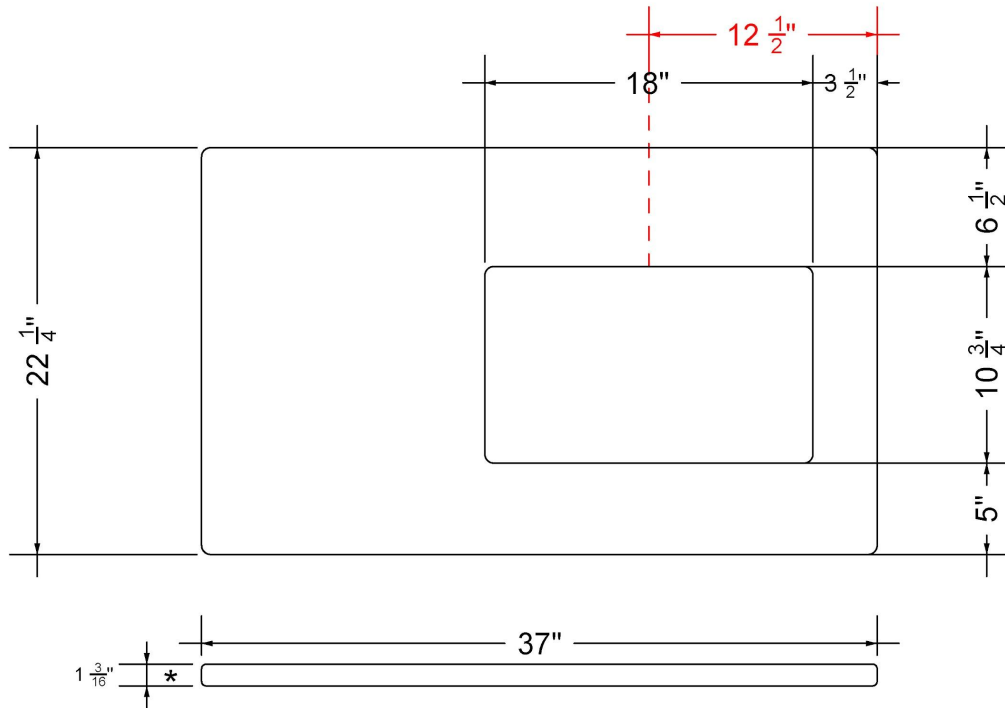

VANDERLOC

37" SILESTONE® QUARTZ VANITY TOP - Eternal Noir
Single Rectangle Right Offset Sink (No faucet hole)

C-37-SRRO-NH.en

Technical Information

All product dimensions are nominal.

- Installation: Vanity Top
- Number of deck holes: 0

Notes

Install this product according to the installation instructions.