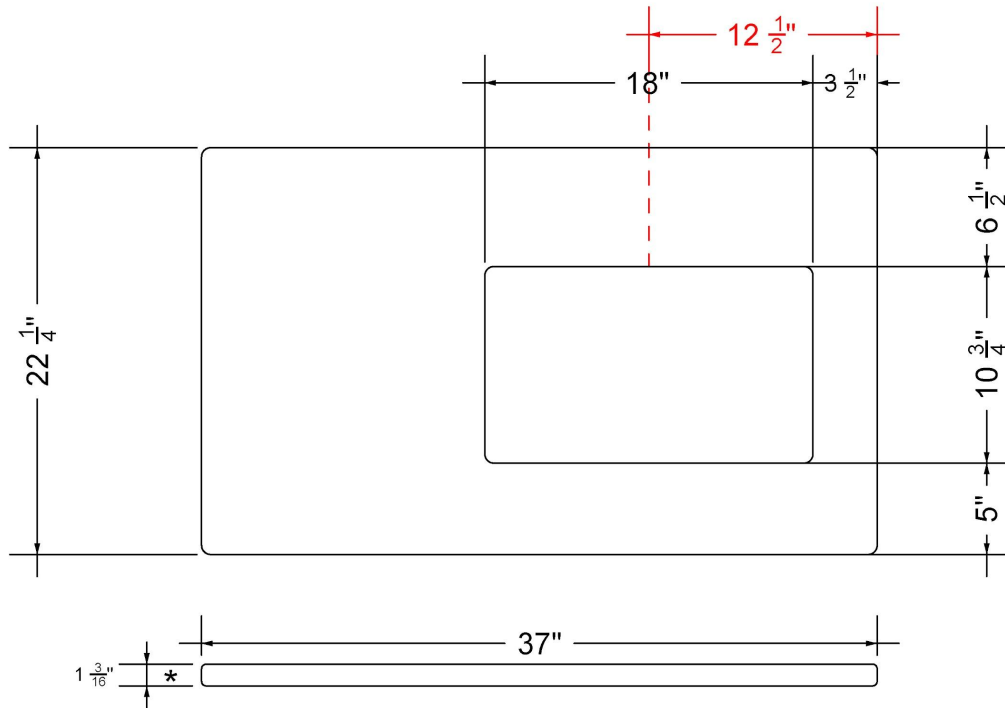

VANDERLOC

37" SILESTONE® QUARTZ VANITY TOP - Desert Silver
Single Rectangle Right Offset Sink (No faucet hole)

C-37-SRRO-NH.ds

Technical Information

All product dimensions are nominal.

- Installation: Vanity Top
- Number of deck holes: 0

Notes

Install this product according to the installation instructions.