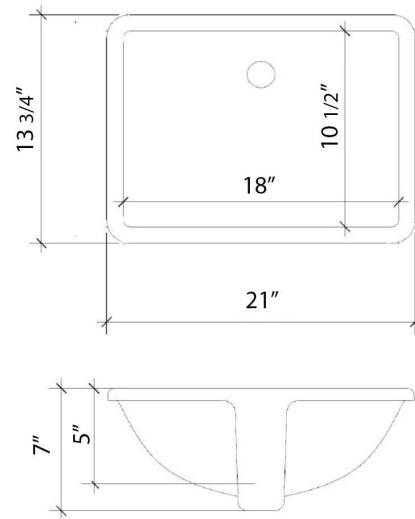

All product dimensions are nominal.

- Installation: Vanity Top
- Number of deck holes: 3

Notes

Install this product according to the installation instructions.

Sink Specifications

- 8" (203mm) deep
- 1-11/16" (43mm) drain opening
- Minimum cabinet size: 21"

Technical Information

All product dimensions are nominal.

- Installation: Vanity Top
- Number of deck holes: 3

Notes

Install this product according to the installation instructions.

Sink Specifications

- 8" (203mm) deep
- 1-11/16" (43mm) drain opening
- Minimum cabinet size: 21"

Notes

Install this product according to the installation instructions.

Sink Specifications

- 8" (203mm) deep
- 1-11/16" (43mm) drain opening
- Minimum cabinet size: 21"

VANDERLOC

37" SILESTONE® QUARTZ VANITY TOP - Helix
Single Rectangle Right Offset Sink (No faucet hole)