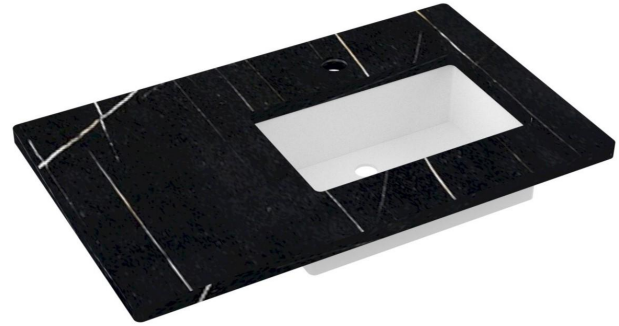

VANDERLOC

37" SILESTONE® QUARTZ VANITY TOP - Eternal Noir Single Rectangle Right Offset Sink (Single faucet hole)

C-37-SRRO-SH.en

Features

- Square sink cutout
- Single and widespread faucet

Material

- Silestone® Quartz

Installation

- Vanity top
- Single faucet hole
- Vanderloc® Rectangle Sink

Included Products

- Vanderloc® Rectangle Sink (White Porcelain)
- Sink mounting hardware (screws)

Optional Products

- C-37B.en Silestone® Quartz backsplash

Codes/Standards

- N/A

Vanderloc® One-Year Limited Warranty

- For product warranty information visit www.vanderloc.com

Available Colors/Finishes

Color tiles intended for reference only.

Color	Code	Description
	DS	Desert Silver
	EC	Eternal Charcoal
	EN	Eternal Noir
	EG	Ethereal Glow
	HE	Helix
	WZ	White Zeus