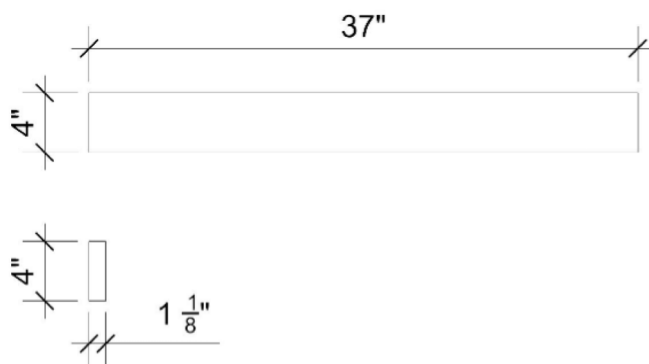

VANDERLOC

37" Quartz Backsplash Desert Silver **C-37B.ds**

Features

- 4" Quartz Backsplash

Material

- Silestone® Quartz

Codes/Standards

- None Applicable

Notes

- Install this product according to the installation instructions

Technical Information

- All product dimensions are nominal

Vanderloc® One-Year Limited Warranty

- For product warranty information visit www.vanderloc.com

Available Colors/Finishes

Color tiles intended for reference only.

Color	Code	Description
	DS	Desert Silver
	EC	Eternal Charcoal
	EN	Eternal Noir
	EG	Ethereal Glow
	HE	Helix
	WZ	White Zeus