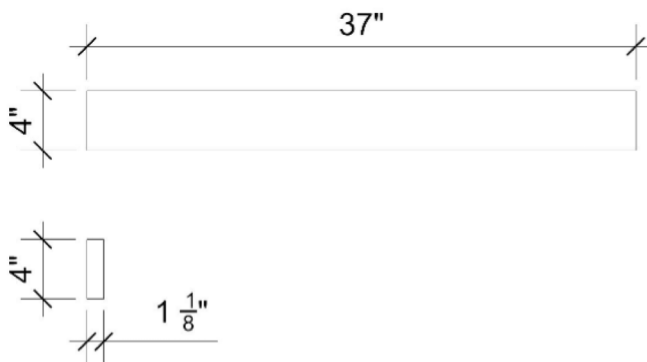

VANDERLOC

37" Quartz Backsplash White Zeus **C-37B.wz**

Features

- 4" Quartz Backsplash

Material

- Silestone® Quartz

Codes/Standards

- None Applicable

Notes

- Install this product according to the installation instructions

Technical Information

- All product dimensions are nominal

Vanderloc® One-Year Limited Warranty

- For product warranty information visit www.vanderloc.com

Available Colors/Finishes

Color tiles intended for reference only.

Color	Code	Description
	DS	Desert Silver
	EC	Eternal Charcoal
	EN	Eternal Noir
	EG	Ethereal Glow
	HE	Helix
	WZ	White Zeus