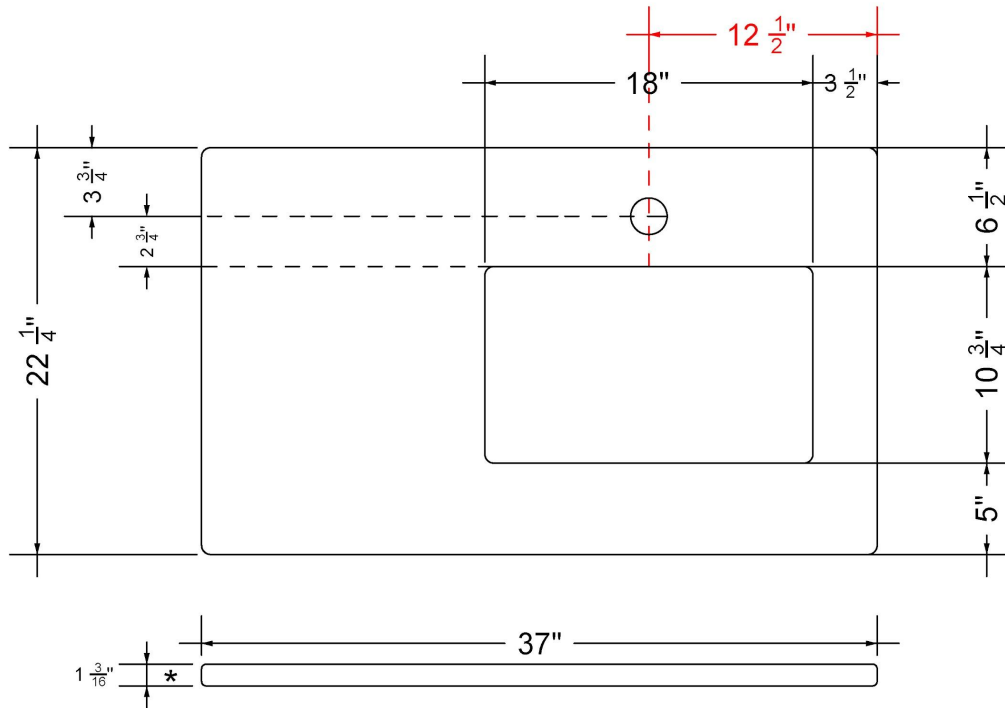

Technical Information

All product dimensions are nominal.

- Installation: Vanity Top
- Number of deck holes: 1

Notes

Install this product according to the installation instructions.

Sink Specifications

- 8" (203mm) deep
- 1-11/16" (43mm) drain opening
- Minimum cabinet size: 21"