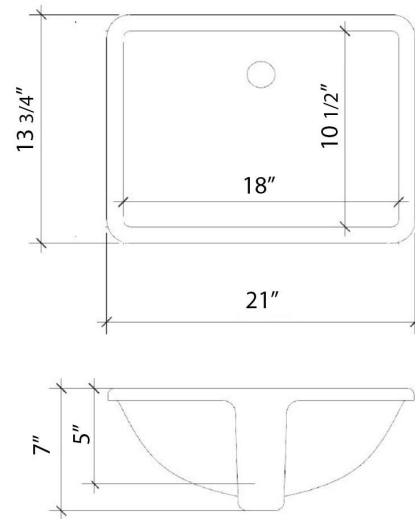

Technical Information

All product dimensions are nominal.

- Installation: Vanity Top
- Number of deck holes: 1

Notes

Install this product according to the installation instructions.

Sink Specifications

- 8" (203mm) deep
- 1-11/16" (43mm) drain opening
- Minimum cabinet size: 21"