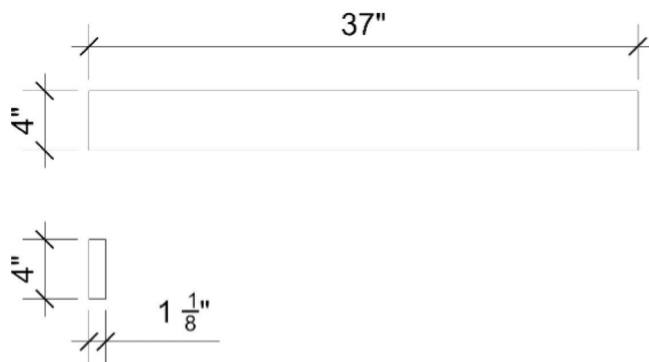

Features

- 4" Quartz Backsplash

Material

- Silestone® Quartz

Codes/Standards

- None Applicable

Notes

- Install this product according to the installation instructions

Technical Information

- All product dimensions are nominal

Vanderloc® One-Year Limited Warranty

- For product warranty information visit www.vanderloc.com

Available Colors/Finishes

Color tiles intended for reference only.

Color	Code	Description
	DS	Desert Silver
	EC	Eternal Charcoal
	EN	Eternal Noir
	EG	Ethereal Glow
	HE	Helix
	WZ	White Zeus