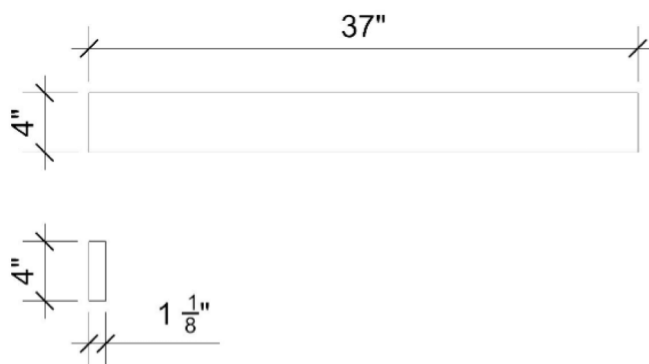

VANDERLOC

37" Quartz Backsplash Eternal Charcoal **C-37B.ec**

Features

- 4" Quartz Backsplash

Material

- Silestone® Quartz

Codes/Standards

- None Applicable

Notes

- Install this product according to the installation instructions

Technical Information

- All product dimensions are nominal

Vanderloc® One-Year Limited Warranty

- For product warranty information visit www.vanderloc.com

Available Colors/Finishes

Color tiles intended for reference only.

Color	Code	Description
	DS	Desert Silver
	EC	Eternal Charcoal
	EN	Eternal Noir
	EG	Ethereal Glow
	HE	Helix
	WZ	White Zeus