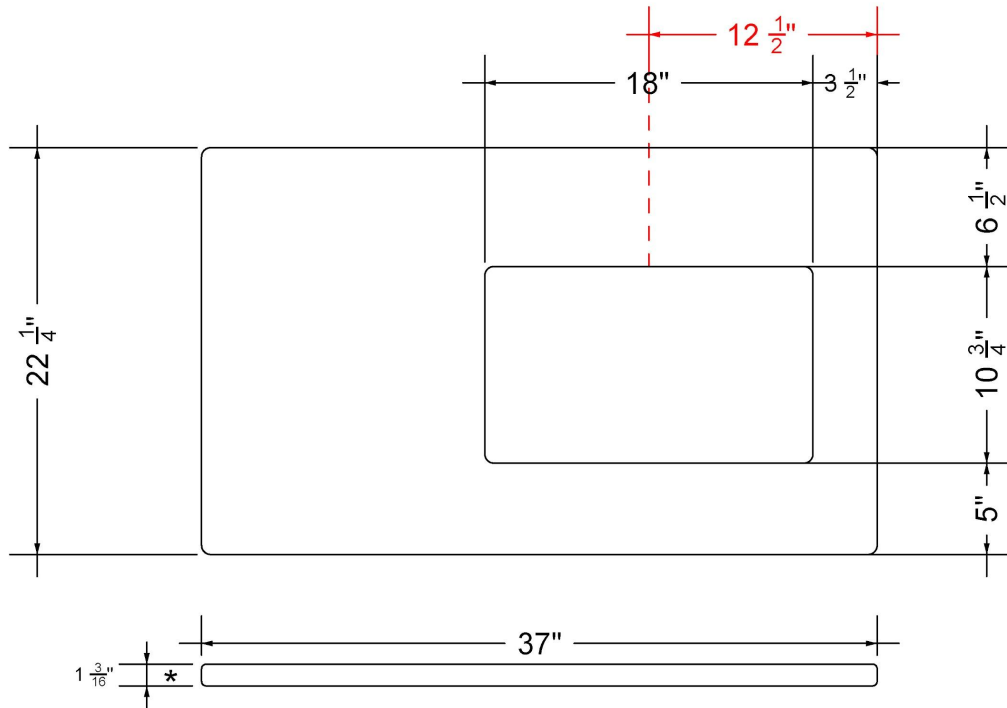

VANDERLOC

37" SILESTONE® QUARTZ VANITY TOP - White Zeus
Single Rectangle Right Offset Sink (No faucet hole)

C-37-SRRO-NH.wz

Technical Information

All product dimensions are nominal.

- Installation: Vanity Top
- Number of deck holes: 0