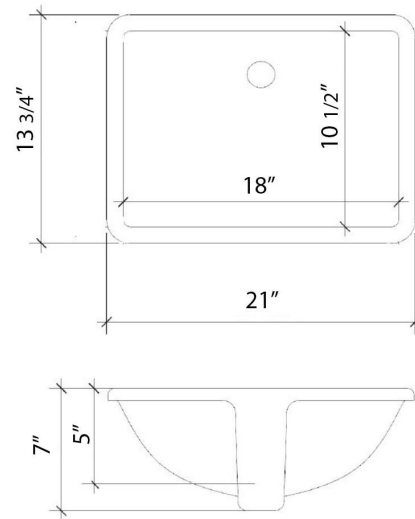

All product dimensions are nominal.

- Installation: Vanity Top
- Number of deck holes: 3

Notes

Install this product according to the installation instructions.

Sink Specifications

- 8" (203mm) deep
- 1-11/16" (43mm) drain opening
- Minimum cabinet size: 21"

Technical Information

All product dimensions are nominal.

- Installation: Vanity Top
- Number of deck holes: 3

Notes

Install this product according to the installation instructions.

Sink Specifications

- 8" (203mm) deep
- 1-11/16" (43mm) drain opening
- Minimum cabinet size: 21"

C-37-SRRO-NH.en

Technical Information

All product dimensions are nominal.

- Installation: Vanity Top
- Number of deck holes: 0

Notes

Install this product according to the installation instructions.

Sink Specifications