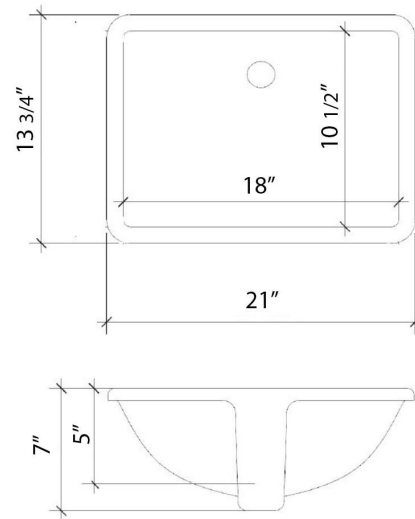

Technical Information

All product dimensions are nominal.

- Installation: Vanity Top
- Number of deck holes: 1

Notes

Install this product according to the installation instructions.

Sink Specifications

- 8" (203mm) deep
- 1-11/16" (43mm) drain opening
- Minimum cabinet size: 21"

Technical Information

All product dimensions are nominal.

- Installation: Vanity Top
- Number of deck holes: 3

Notes

Install this product according to the installation instructions.

Sink Specifications

- 8" (203mm) deep
- 1-11/16" (43mm) drain opening
- Minimum cabinet size: 21"