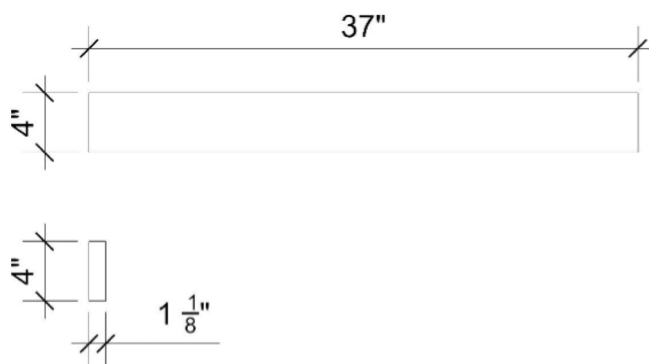

VANDERLOC

37" Quartz Backsplash Eternal Noir C-37B.en

Features

- 4" Quartz Backsplash

Material

- Silestone® Quartz

Codes/Standards

- None Applicable

Notes

- Install this product according to the installation instructions

Technical Information

- All product dimensions are nominal

Vanderloc® One-Year Limited Warranty

- For product warranty information visit www.vanderloc.com

Available Colors/Finishes

Color tiles intended for reference only.

Color	Code	Description
	DS	Desert Silver
	EC	Eternal Charcoal
	EN	Eternal Noir
	EG	Ethereal Glow
	HE	Helix
	WZ	White Zeus