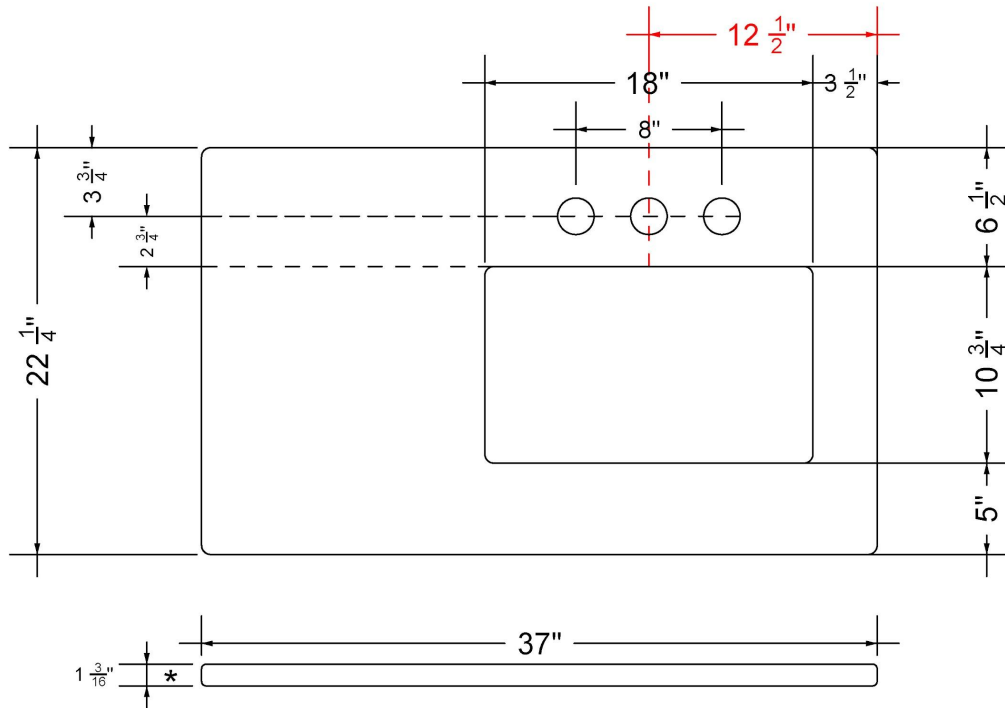

Technical Information

All product dimensions are nominal.

- Installation: Vanity Top
- Number of deck holes: 3

Notes

Install this product according to the installation instructions.