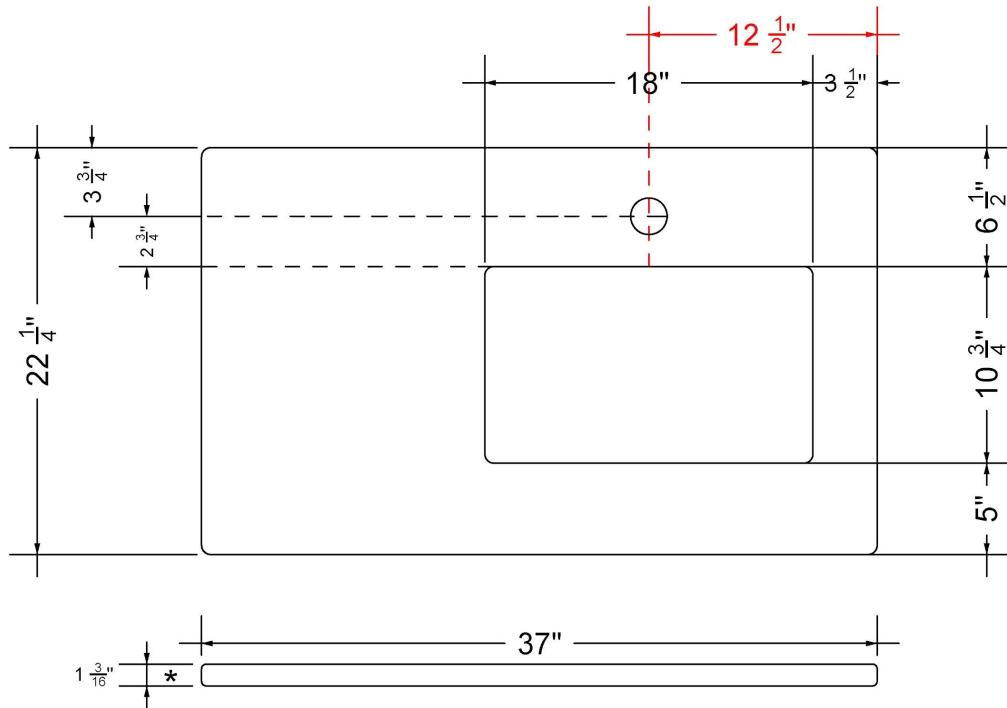

Technical Information

All product dimensions are nominal.

- Installation: Vanity Top
- Number of deck holes: 1

Notes

Install this product according to the installation instructions.

Sink Specifications

- 8" (203mm) deep
- 1-11/16" (43mm) drain opening
- Minimum cabinet size: 21"