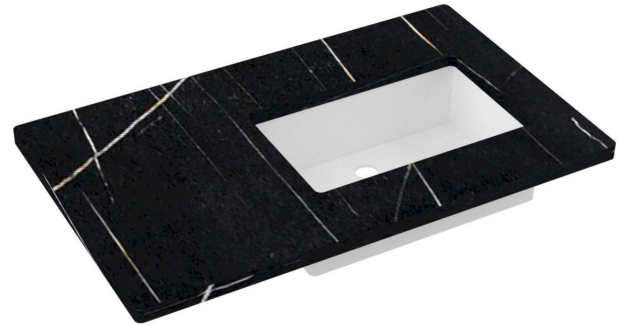

Features

- Square sink cutout
- Single and widespread faucet

Material

- Silestone® Quartz

Installation

- Vanity top
- No faucet hole
- Vanderloc® Rectangle Sink

Included Products

- Vanderloc® Rectangle Sink (White Porcelain)
- Sink mounting hardware (screws)

Optional Products

- C-37B.en Silestone® Quartz backsplash

Codes/Standards

- N/A

Vanderloc® One-Year Limited Warranty

- For product warranty information visit www.vanderloc.com

Available Colors/Finishes

Color tiles intended for reference only.