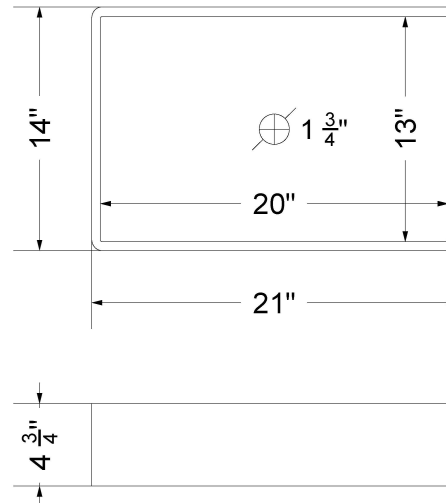

Technical Information

All product dimensions are nominal.

- Installation: Vanity Top
- Number of deck holes: 1

Notes

Install this product according to the installation instructions.

Sink Specifications

- 4-3/4" (82.55mm) deep
- 1-3/4" (6.35mm) drain opening
- Minimum cabinet size: 24"

Technical Information

All product dimensions are nominal.

- Installation: Vanity Top
- Number of deck holes: 3

Notes

Install this product according to the installation instructions.

Sink Specifications

- 4-3/4" (82.55mm) deep
- 1-3/4" (6.35mm) drain opening
- Minimum cabinet size: 24"