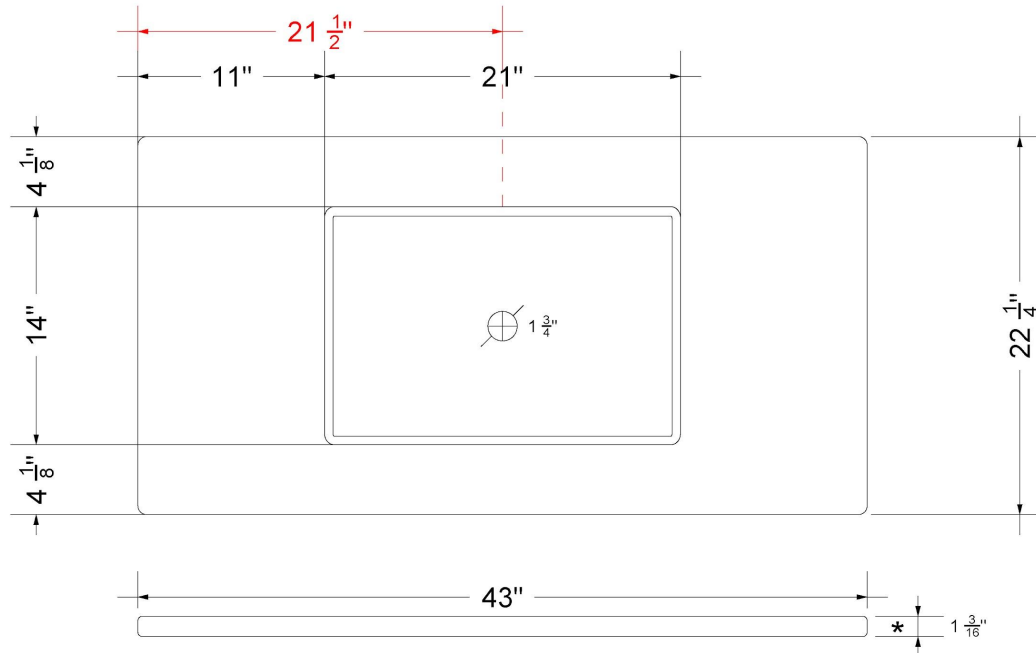

Technical Information

All product dimensions are nominal.

- Installation: Vanity Top
- Number of deck holes: 0

Notes

Install this product according to the installation instructions.

Sink Specifications

- 4-3/4" (82.55mm) deep
- 1-3/4" (6.35mm) drain opening
- Minimum cabinet size: 24"