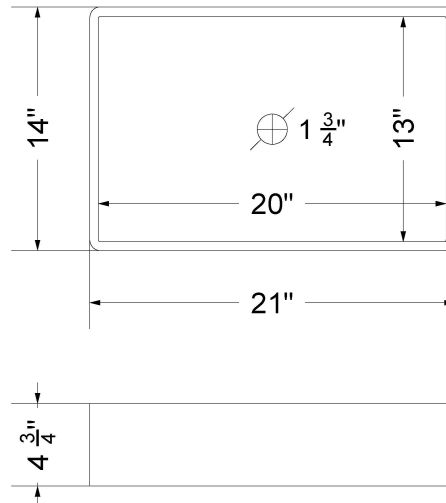

All product dimensions are nominal.

- Installation: Vanity Top
- Number of deck holes: 1

Notes

Install this product according to the installation instructions.

Sink Specifications

- 4-3/4" (82.55mm) deep
- 1-3/4" (6.35mm) drain opening
- Minimum cabinet size: 24"

Technical Information

All product dimensions are nominal.

- Installation: Vanity Top
- Number of deck holes: 1

Notes

Install this product according to the installation instructions.

Sink Specifications

- 4-3/4" (82.55mm) deep
- 1-3/4" (6.35mm) drain opening
- Minimum cabinet size: 24"