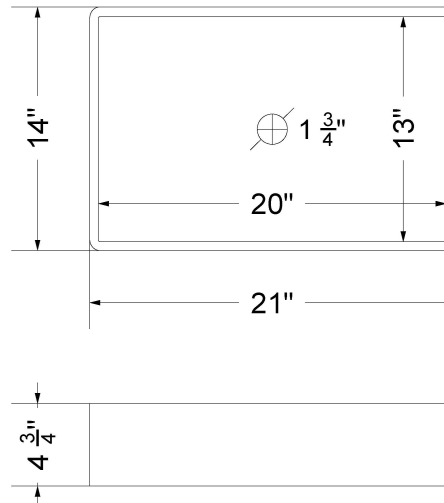

All product dimensions are nominal.

- Installation: Vanity Top
- Number of deck holes: 1

Notes

Install this product according to the installation instructions.

Sink Specifications

- 4-3/4" (82.55mm) deep
- 1-3/4" (6.35mm) drain opening
- Minimum cabinet size: 24"