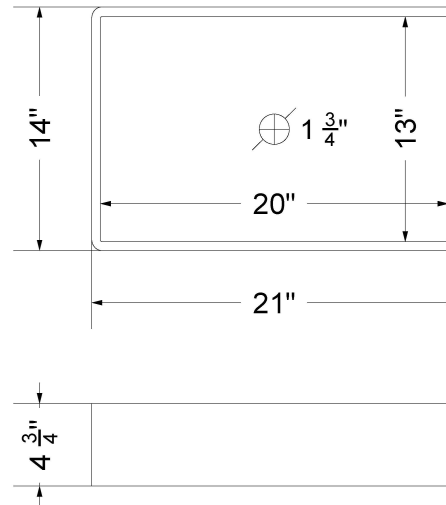

All product dimensions are nominal.

- Installation: Vanity Top
- Number of deck holes: 1

Notes

Install this product according to the installation instructions.

Sink Specifications

- 4-3/4" (82.55mm) deep
- 1-3/4" (6.35mm) drain opening
- Minimum cabinet size: 24"

Technical Information

All product dimensions are nominal.

- Installation: Vanity Top
- Number of deck holes: 1

Notes

Install this product according to the installation instructions.

Sink Specifications

- 4-3/4" (82.55mm) deep
- 1-3/4" (6.35mm) drain opening
- Minimum cabinet size: 24"

Technical Information

All product dimensions are nominal.

- Installation: Vanity Top
- Number of deck holes: 3

Notes

Install this product according to the installation instructions.

Sink Specifications

- 4-3/4" (82.55mm) deep
- 1-3/4" (6.35mm) drain opening
- Minimum cabinet size: 24"