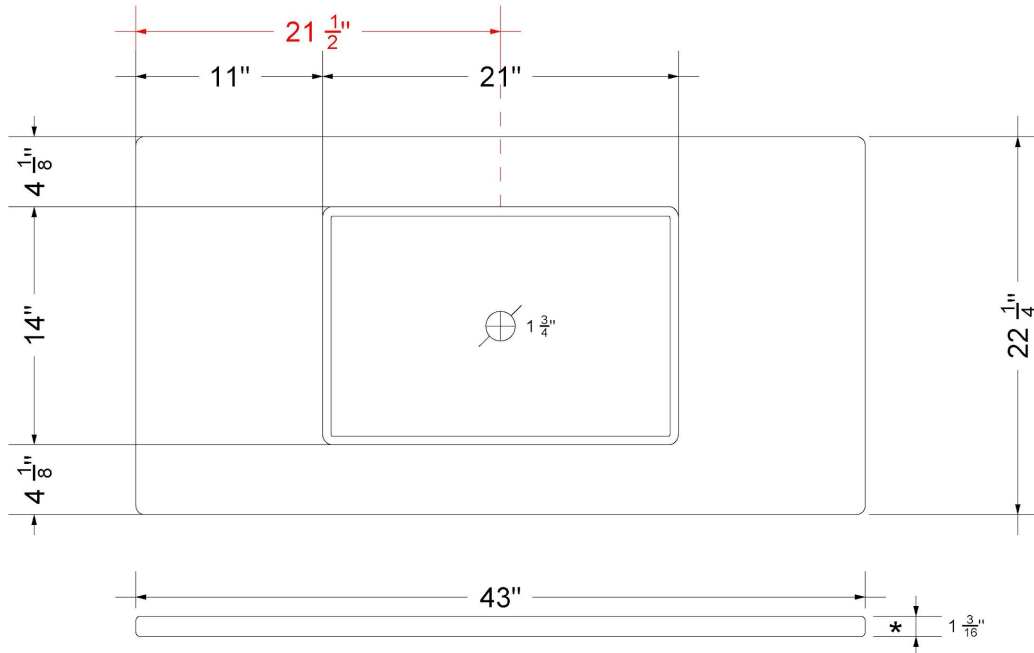

Technical Information

All product dimensions are nominal.

- Installation: Vanity Top
- Number of deck holes: 0

Notes

Install this product according to the installation instructions.