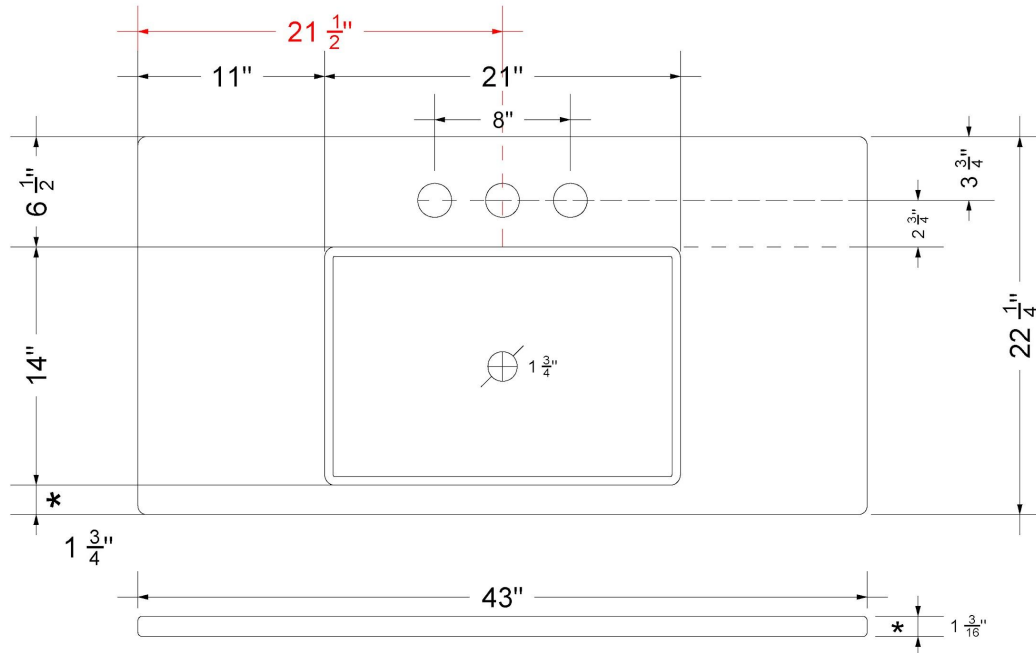

Technical Information

All product dimensions are nominal.

- Installation: Vanity Top
- Number of deck holes: 3

Notes

Install this product according to the installation instructions.