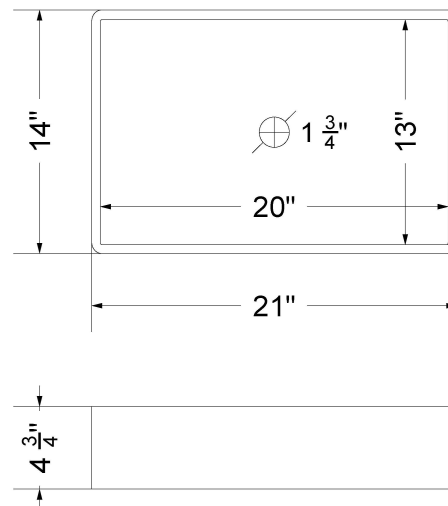

All product dimensions are nominal.

- Installation: Vanity Top
- Number of deck holes: 0

Notes

Install this product according to the installation instructions.

Sink Specifications

- 4-3/4" (82.55mm) deep
- 1-3/4" (6.35mm) drain opening
- Minimum cabinet size: 24"