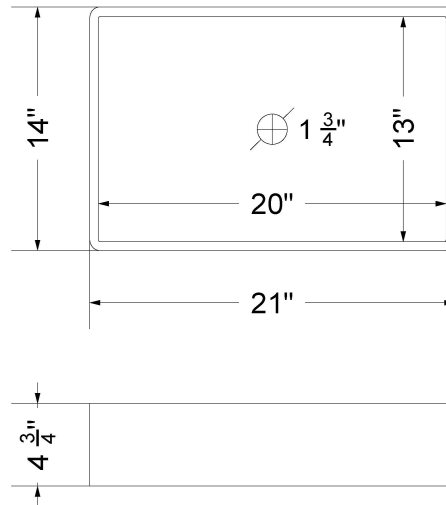

All product dimensions are nominal.

- Installation: Vanity Top
- Number of deck holes: 1

Notes

Install this product according to the installation instructions.

Sink Specifications

- 4-3/4" (82.55mm) deep
- 1-3/4" (6.35mm) drain opening
- Minimum cabinet size: 24"

Technical Information

All product dimensions are nominal.

- Installation: Vanity Top
- Number of deck holes: 3

Notes

Install this product according to the installation instructions.

Sink Specifications

- 4-3/4" (82.55mm) deep
- 1-3/4" (6.35mm) drain opening
- Minimum cabinet size: 24"

Technical Information

All product dimensions are nominal.

- Installation: Vanity Top
- Number of deck holes: 0

Notes

Install this product according to the installation instructions.

Sink Specifications

- 4-3/4" (82.55mm) deep
- 1-3/4" (6.35mm) drain opening
- Minimum cabinet size: 24"