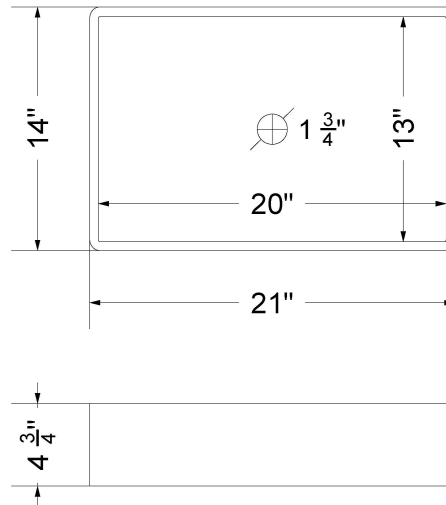

All product dimensions are nominal.

- Installation: Vanity Top
- Number of deck holes: 1

Notes

Install this product according to the installation instructions.

Sink Specifications

- 4-3/4" (82.55mm) deep
- 1-3/4" (6.35mm) drain opening
- Minimum cabinet size: 24"

Technical Information

All product dimensions are nominal.

- Installation: Vanity Top
- Number of deck holes: 1

Notes

Install this product according to the installation instructions.

Sink Specifications

- 4-3/4" (82.55mm) deep
- 1-3/4" (6.35mm) drain opening
- Minimum cabinet size: 24"