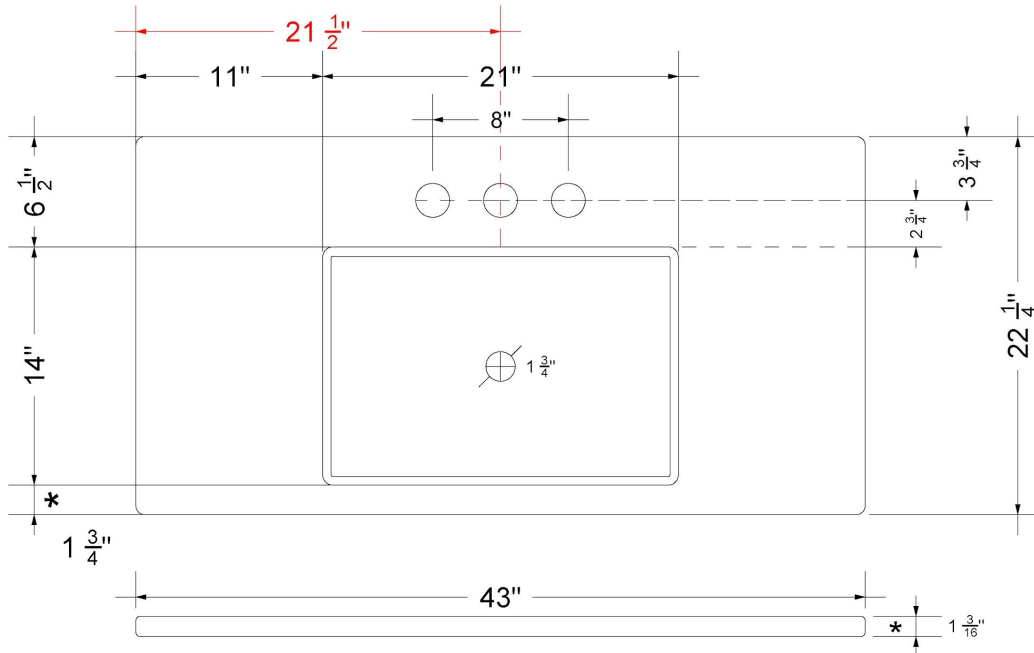

All product dimensions are nominal.

- Installation: Vanity Top
- Number of deck holes: 1

Notes

Install this product according to the installation instructions.

Sink Specifications

- 4-3/4" (82.55mm) deep
- 1-3/4" (6.35mm) drain opening
- Minimum cabinet size: 24"

Single Vigo Centered Sink (Widespread faucet hole)

CV-43-S1C-WS.ds

Technical Information

All product dimensions are nominal.

- Installation: Vanity Top
- Number of deck holes: 3

Notes

Install this product according to the installation instructions.