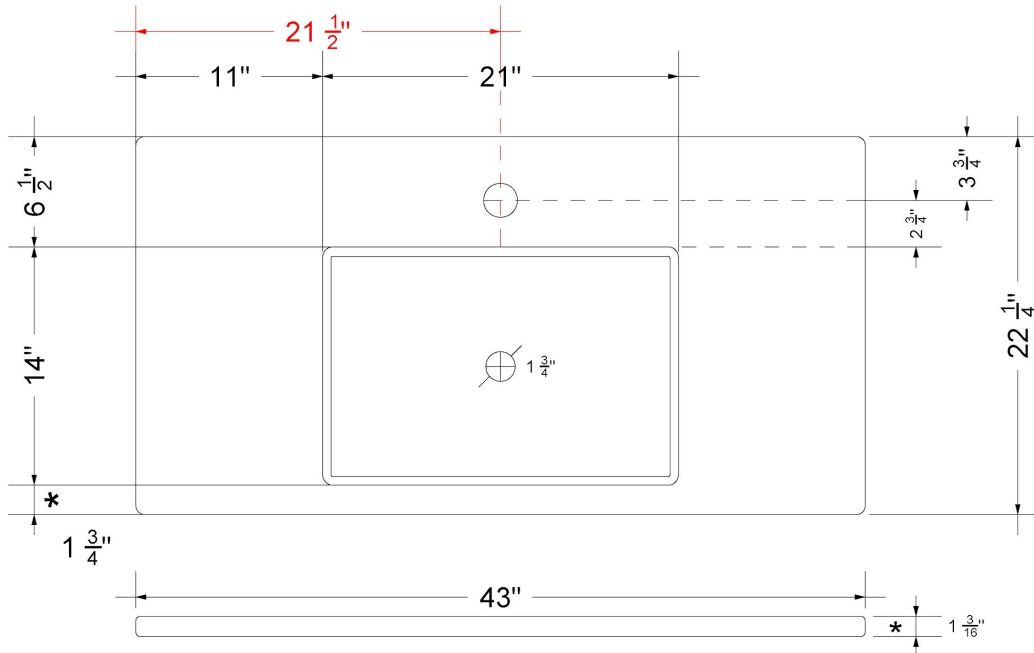

Technical Information

All product dimensions are nominal.

- Installation: Vanity Top
- Number of deck holes: 1

Notes

Install this product according to the installation instructions.

Sink Specifications

- 4-3/4" (82.55mm) deep
- 1-3/4" (6.35mm) drain opening
- Minimum cabinet size: 24"