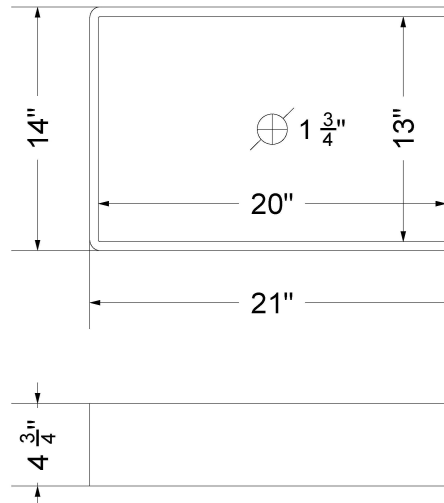

All product dimensions are nominal.

- Installation: Vanity Top
- Number of deck holes: 1

Notes

Install this product according to the installation instructions.

Sink Specifications

- 4-3/4" (82.55mm) deep
- 1-3/4" (6.35mm) drain opening
- Minimum cabinet size: 24"

Notes

Install this product according to the installation instructions.

Sink Specifications

- 4-3/4" (82.55mm) deep
- 1-3/4" (6.35mm) drain opening
- Minimum cabinet size: 24"

VANDERLOC

43" SILESTONE® QUARTZ VANITY TOP - White Zeus
Single Vigo Centered Sink (Widespread faucet hole)