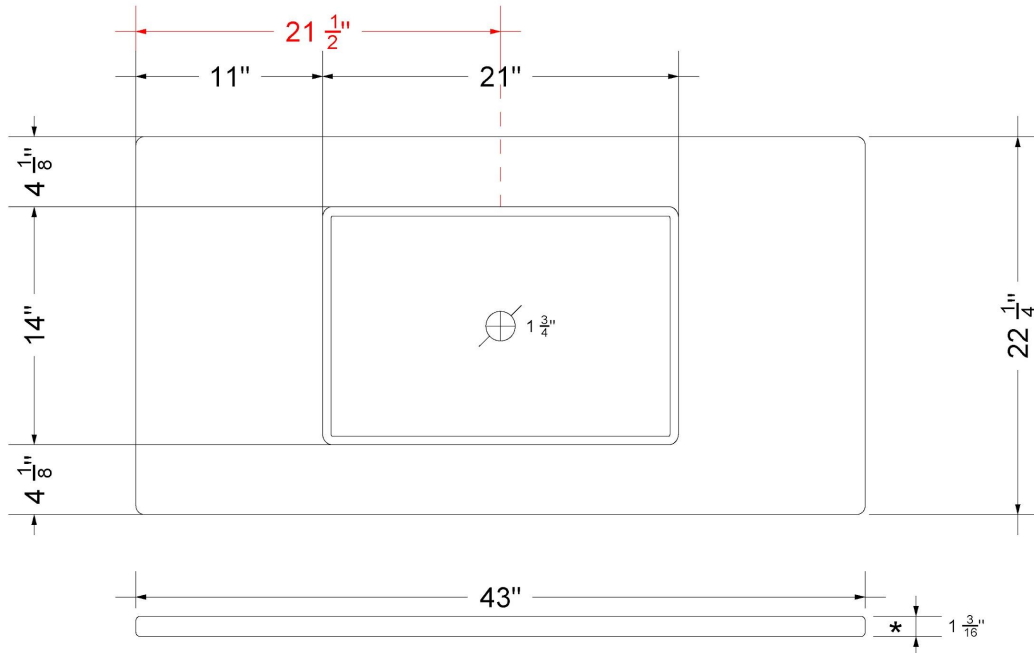

Technical Information

All product dimensions are nominal.

- Installation: Vanity Top
- Number of deck holes: 0

Notes

Install this product according to the installation instructions.

Sink Specifications

- 4-3/4" (82.55mm) deep
- 1-3/4" (6.35mm) drain opening
- Minimum cabinet size: 24"