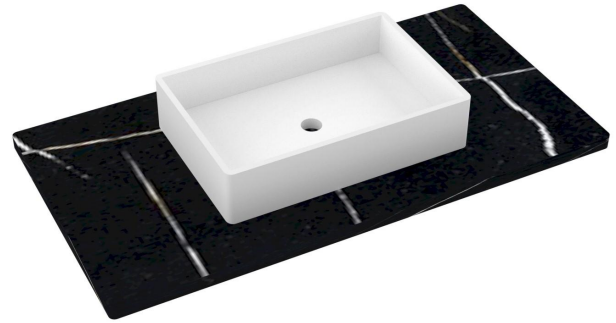

CV-43-S1C.NH.en

Features

- Matte Stone™ Vessel Sink
- Single and widespread faucet

Material

- Silestone® Quartz
- White Matte Stone™

Installation

- Vanity top
- No faucet hole

Included Products

- Vigo Magnolia Matte Stone™ Vessel Bathroom Sink

Optional Products

- C-43B.en Silestone® Quartz backsplash

Codes/Standards

- N/A

Vanderloc® One-Year Limited Warranty

- For product warranty information visit www.vanderloc.com