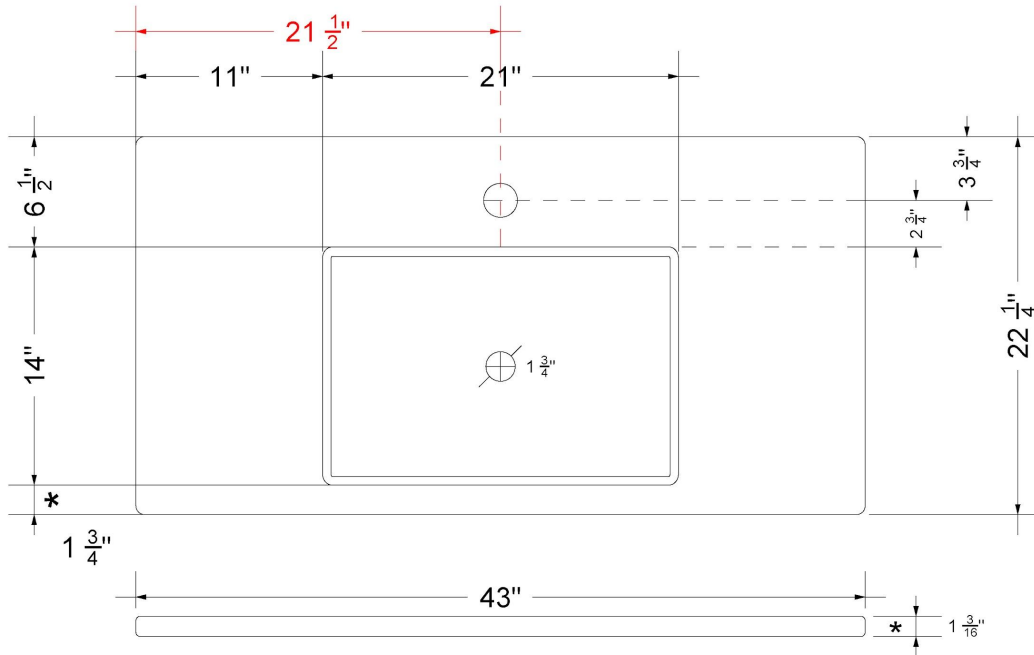

VANDERLOC

43" SILESTONE® QUARTZ VANITY TOP - Desert Silver
Single Vigo Centered Sink (Single faucet hole)

CV-43-S1C-SH.ds

Technical Information

All product dimensions are nominal.

- Installation: Vanity Top
- Number of deck holes: 1