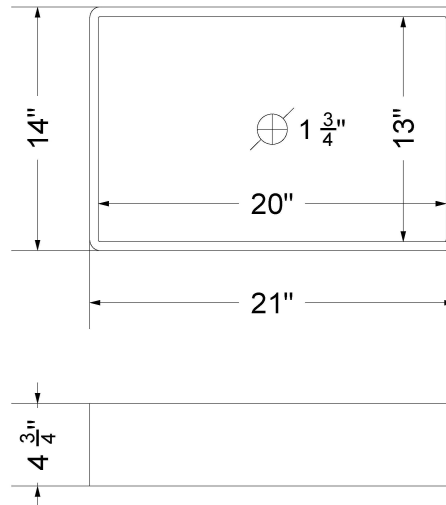

Notes

Install this product according to the installation instructions.

Sink Specifications

- 4-3/4" (82.55mm) deep
- 1-3/4" (6.35mm) drain opening
- Minimum cabinet size: 24"

VANDERLOC

43" SILESTONE® QUARTZ VANITY TOP - Eternal Noir
Single Vigo Centered Sink (No faucet hole)