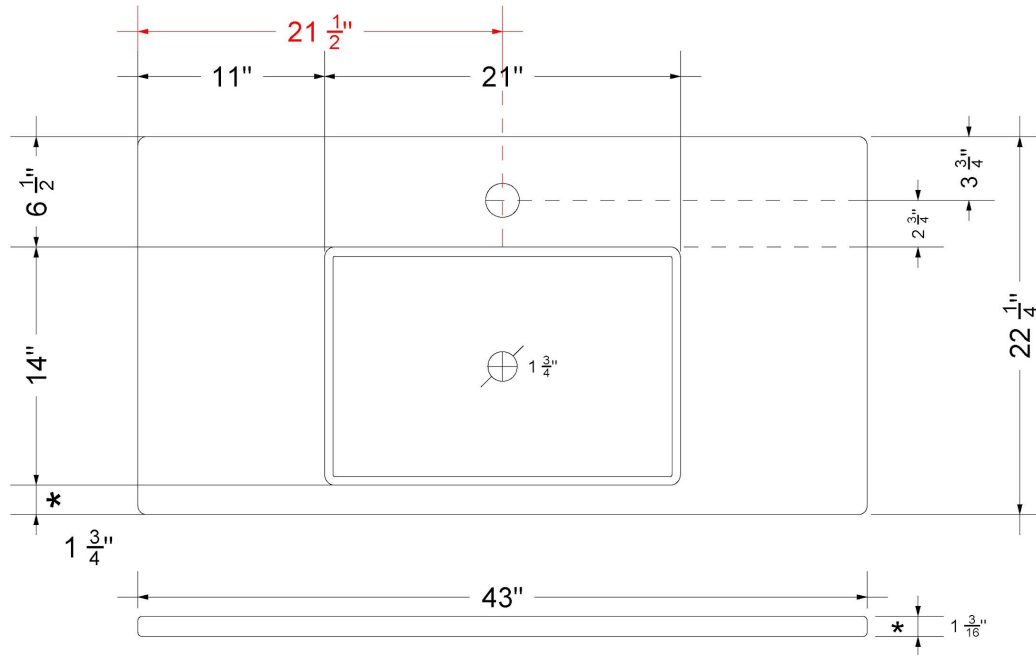

Technical Information

All product dimensions are nominal.

- Installation: Vanity Top
- Number of deck holes: 1

Notes

Install this product according to the installation instructions.

Sink Specifications

- 4-3/4" (82.55mm) deep
- 1-3/4" (6.35mm) drain opening
- Minimum cabinet size: 24"