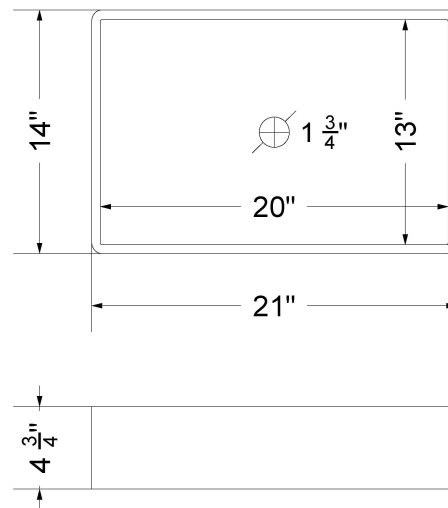

All product dimensions are nominal.

- Installation: Vanity Top
- Number of deck holes: 1

Notes

Install this product according to the installation instructions.

Sink Specifications

- 4-3/4" (82.55mm) deep
- 1-3/4" (6.35mm) drain opening
- Minimum cabinet size: 24"

Technical Information

All product dimensions are nominal.

- Installation: Vanity Top
- Number of deck holes: 1

Notes

Install this product according to the installation instructions.

Sink Specifications

- 4-3/4" (82.55mm) deep
- 1-3/4" (6.35mm) drain opening
- Minimum cabinet size: 24"

Single Vigo Centered Sink (Widespread faucet hole)

CV-43-S1C-WS.ds

Technical Information

All product dimensions are nominal.

- Installation: Vanity Top
- Number of deck holes: 3

Notes

Install this product according to the installation instructions.