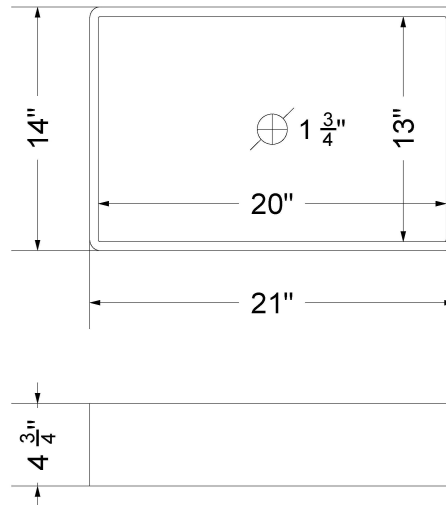

Technical Information

All product dimensions are nominal.

- Installation: Vanity Top
- Number of deck holes: 1

Notes

Install this product according to the installation instructions.

Sink Specifications

- 4-3/4" (82.55mm) deep
- 1-3/4" (6.35mm) drain opening
- Minimum cabinet size: 24"

Technical Information

All product dimensions are nominal.

- Installation: Vanity Top
- Number of deck holes: 3

Notes

Install this product according to the installation instructions.

Sink Specifications

- 4-3/4" (82.55mm) deep
- 1-3/4" (6.35mm) drain opening
- Minimum cabinet size: 24"