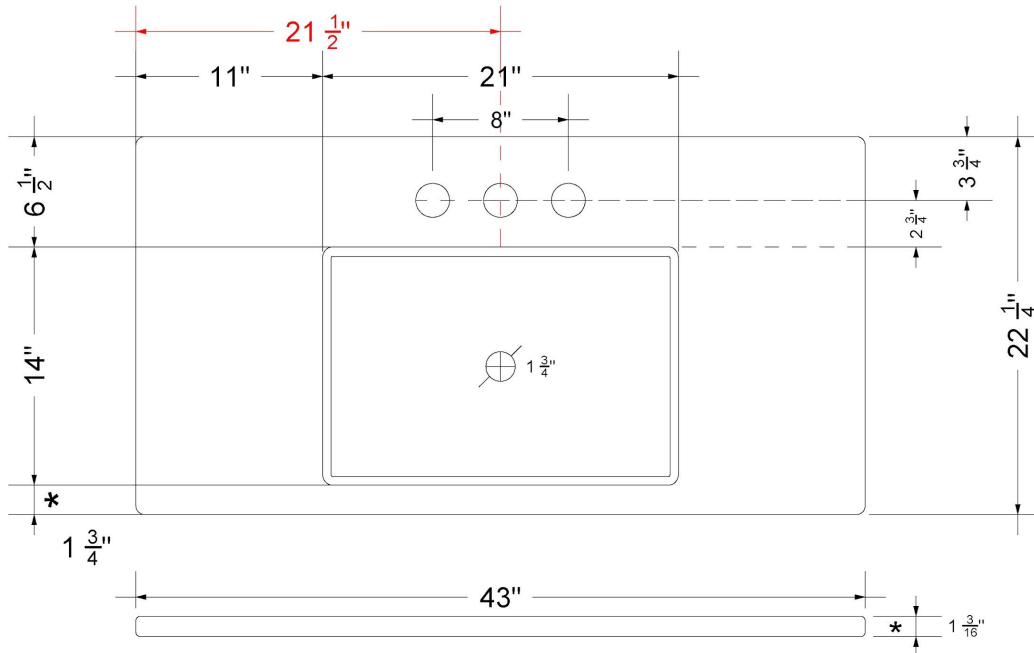

Technical Information

All product dimensions are nominal.

- Installation: Vanity Top
- Number of deck holes: 3

Notes

Install this product according to the installation instructions.