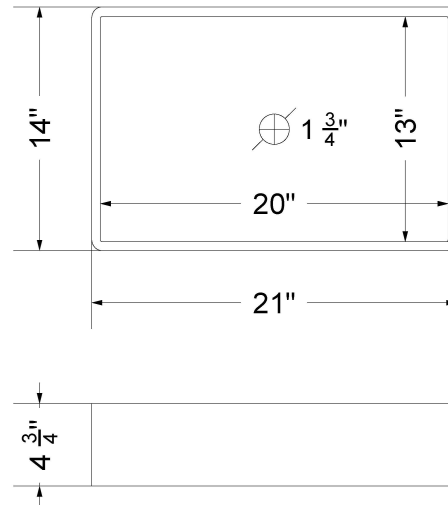

All product dimensions are nominal.

- Installation: Vanity Top
- Number of deck holes: 1

Notes

Install this product according to the installation instructions.

Sink Specifications

- 4-3/4" (82.55mm) deep
- 1-3/4" (6.35mm) drain opening
- Minimum cabinet size: 24"

Technical Information

All product dimensions are nominal.

- Installation: Vanity Top
- Number of deck holes: 1

Notes

Install this product according to the installation instructions.

Sink Specifications

- 4-3/4" (82.55mm) deep
- 1-3/4" (6.35mm) drain opening
- Minimum cabinet size: 24"

All product dimensions are nominal.

- Installation: Vanity Top
- Number of deck holes: 3

Notes

Install this product according to the installation instructions.

Sink Specifications

- 4-3/4" (82.55mm) deep
- 1-3/4" (6.35mm) drain opening
- Minimum cabinet size: 24"