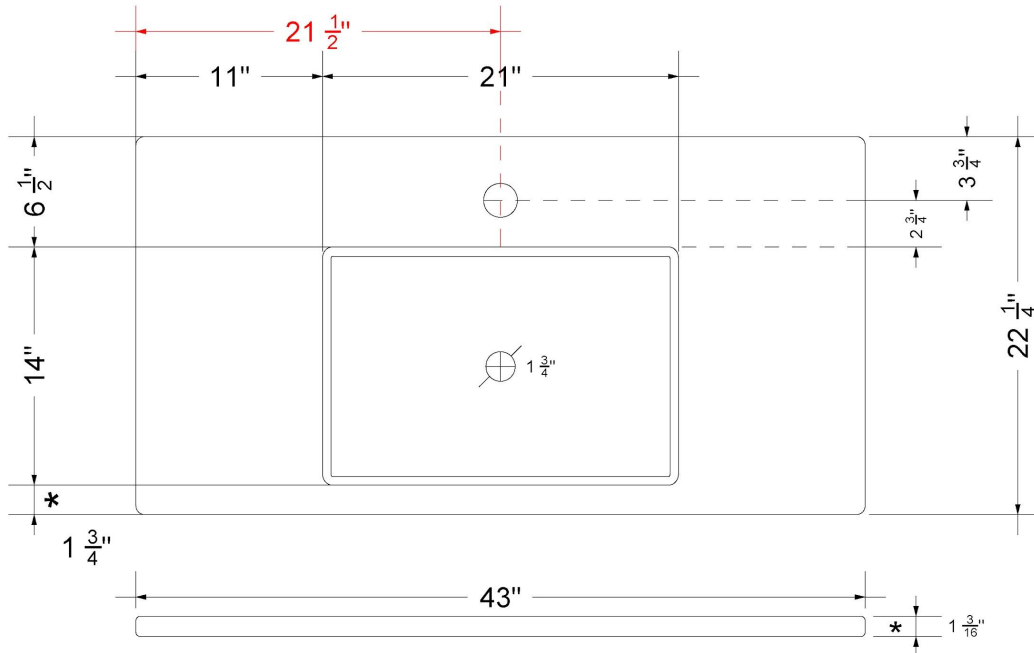

VANDERLOC

43" SILESTONE® QUARTZ VANITY TOP - Ethereal Glow
Single Vigo Centered Sink (Single faucet hole)

CV-43-S1C.SH.eg

Technical Information

All product dimensions are nominal.

- Installation: Vanity Top
- Number of deck holes: 1