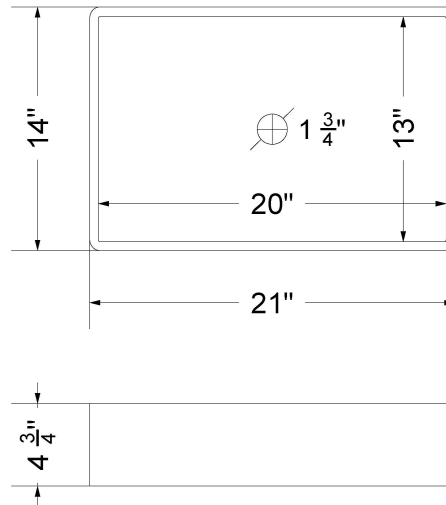

Sink Specifications

- 4-3/4" (82.55mm) deep
- 1-3/4" (6.35mm) drain opening
- Minimum cabinet size: 24"