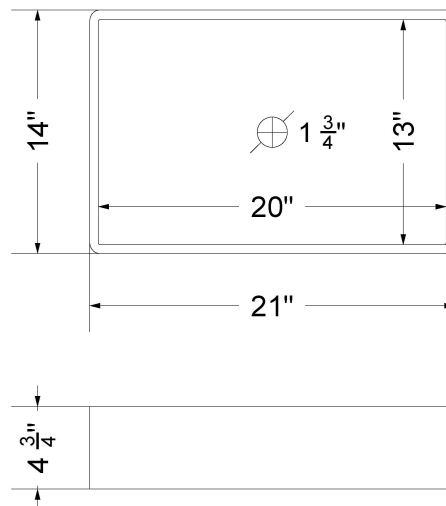

All product dimensions are nominal.

- Installation: Vanity Top
- Number of deck holes: 0

Notes

Install this product according to the installation instructions.

Sink Specifications

- 4-3/4" (82.55mm) deep
- 1-3/4" (6.35mm) drain opening
- Minimum cabinet size: 24"