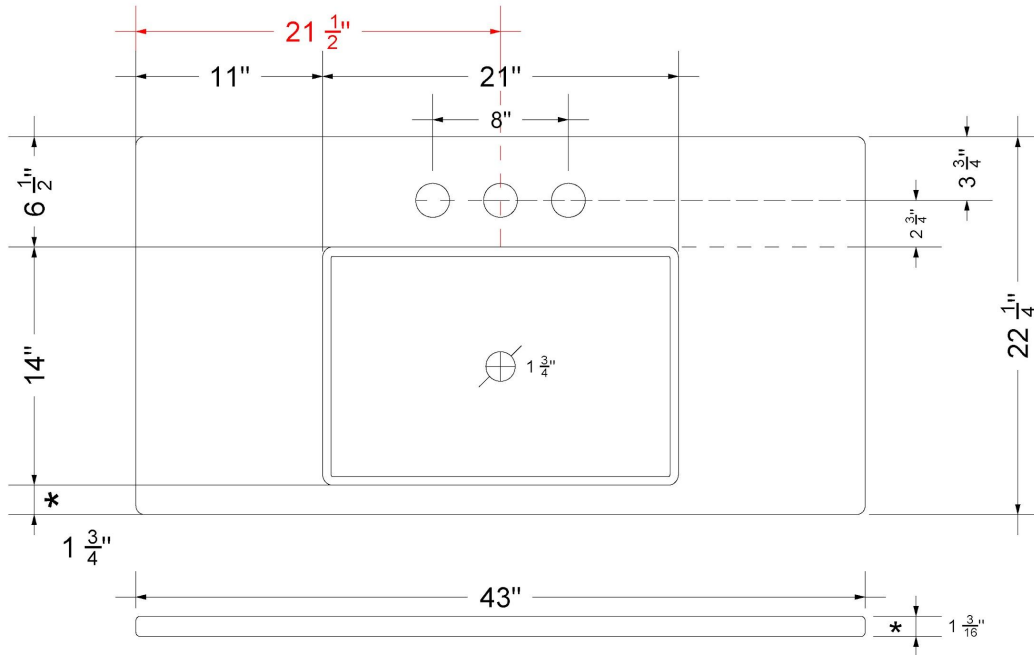

Technical Information

All product dimensions are nominal.

- Installation: Vanity Top
- Number of deck holes: 3

Notes

Install this product according to the installation instructions.