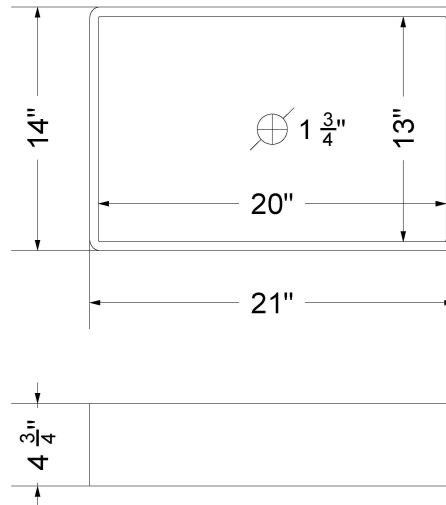

Technical Information

All product dimensions are nominal.

- Installation: Vanity Top
- Number of deck holes: 1

Notes

Install this product according to the installation instructions.

Sink Specifications

- 4-3/4" (82.55mm) deep
- 1-3/4" (6.35mm) drain opening
- Minimum cabinet size: 24"

All product dimensions are nominal.

- Installation: Vanity Top
- Number of deck holes: 1

Notes

Install this product according to the installation instructions.

Sink Specifications

- 4-3/4" (82.55mm) deep
- 1-3/4" (6.35mm) drain opening
- Minimum cabinet size: 24"

Technical Information

All product dimensions are nominal.

- Installation: Vanity Top
- Number of deck holes: 3

Notes

Install this product according to the installation instructions.

Sink Specifications

- 4-3/4" (82.55mm) deep
- 1-3/4" (6.35mm) drain opening
- Minimum cabinet size: 24"