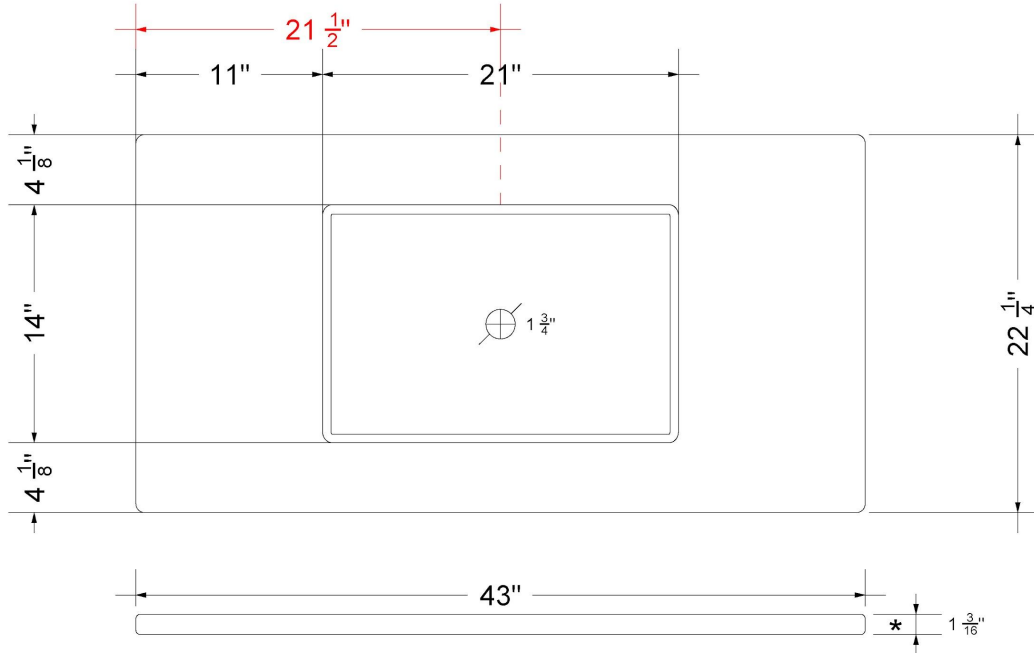

Technical Information

All product dimensions are nominal.

- Installation: Vanity Top
- Number of deck holes: 0

Notes

Install this product according to the installation instructions.