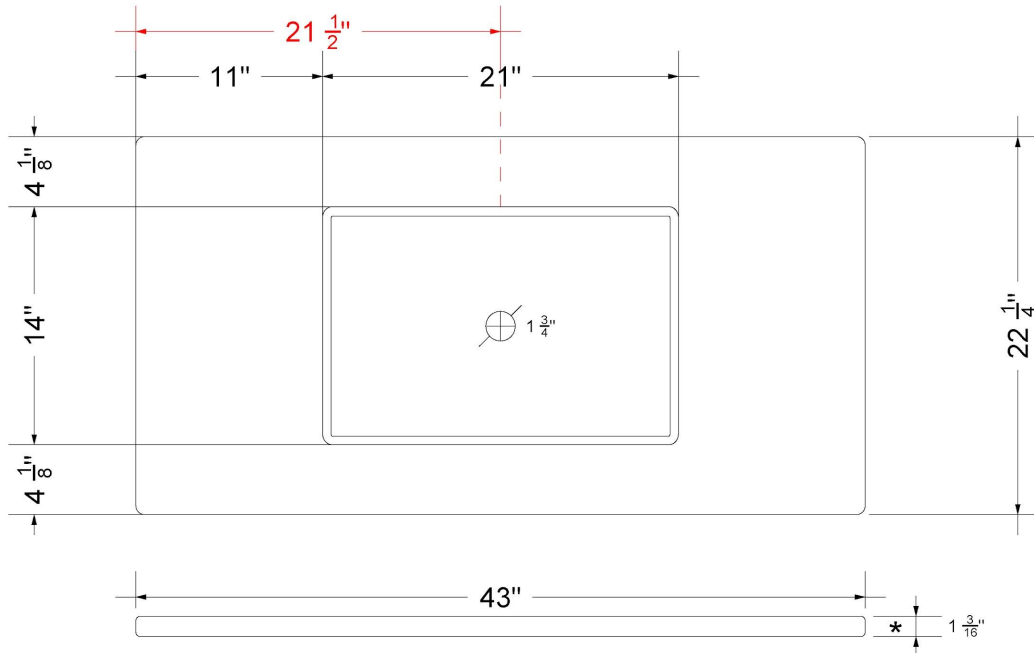

All product dimensions are nominal.

- Installation: Vanity Top
- Number of deck holes: 1

Notes

Install this product according to the installation instructions.

Sink Specifications

- 4-3/4" (82.55mm) deep
- 1-3/4" (6.35mm) drain opening
- Minimum cabinet size: 24"

Technical Information

All product dimensions are nominal.

- Installation: Vanity Top
- Number of deck holes: 0

Notes

Install this product according to the installation instructions.

Sink Specifications

- 4-3/4" (82.55mm) deep
- 1-3/4" (6.35mm) drain opening
- Minimum cabinet size: 24"