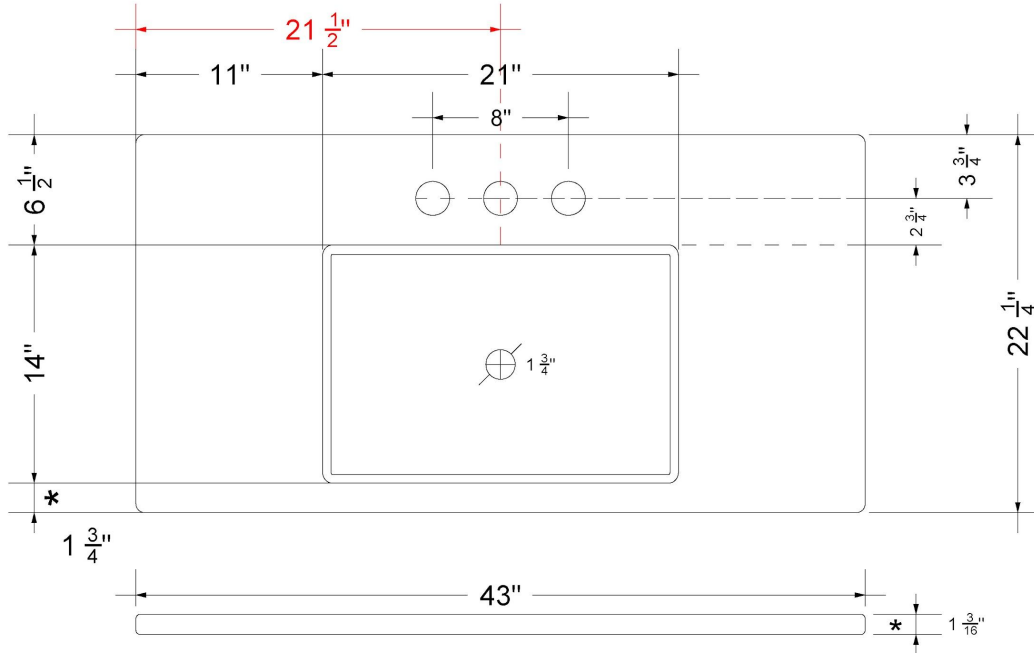

Technical Information

All product dimensions are nominal.

- Installation: Vanity Top
- Number of deck holes: 3

Notes

Install this product according to the installation instructions.