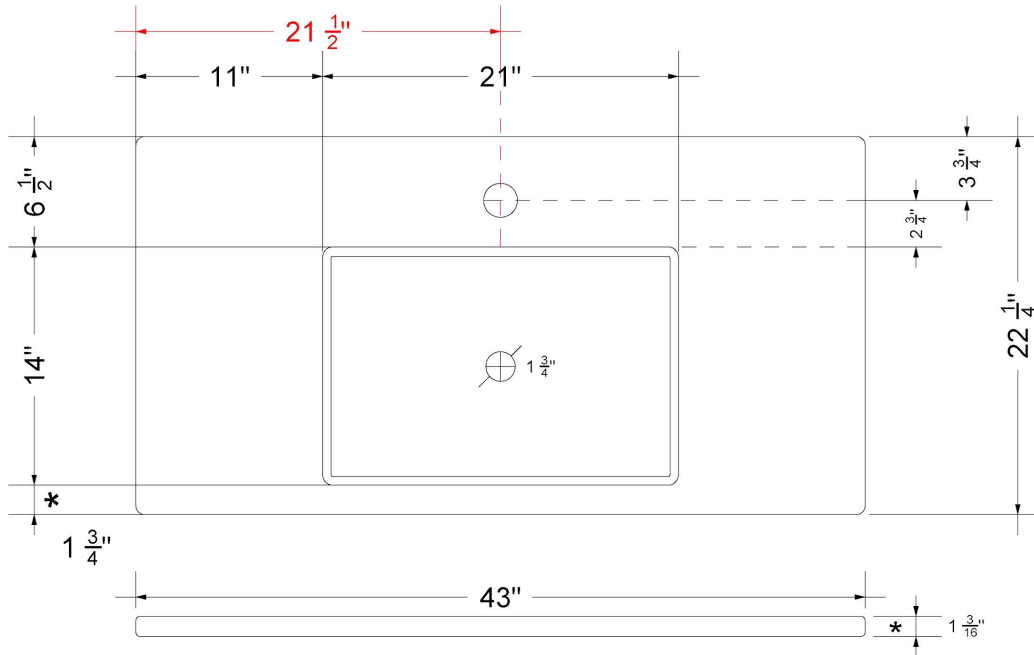

Technical Information

All product dimensions are nominal.

- Installation: Vanity Top
- Number of deck holes: 1

Notes

Install this product according to the installation instructions.

Sink Specifications

- 4-3/4" (82.55mm) deep
- 1-3/4" (6.35mm) drain opening
- Minimum cabinet size: 24"