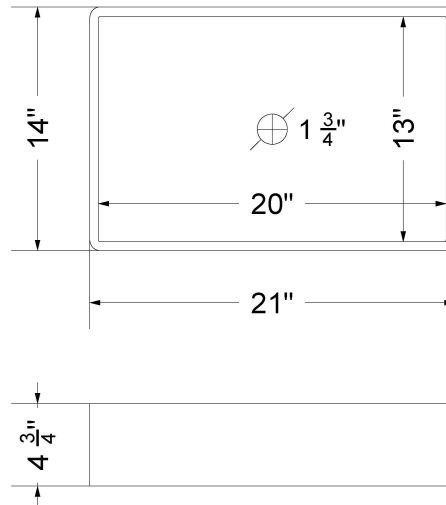

All product dimensions are nominal.

- Installation: Vanity Top
- Number of deck holes: 1

Notes

Install this product according to the installation instructions.

Sink Specifications

- 4-3/4" (82.55mm) deep
- 1-3/4" (6.35mm) drain opening
- Minimum cabinet size: 24"

All product dimensions are nominal.

- Installation: Vanity Top
- Number of deck holes: 3

Notes

Install this product according to the installation instructions.

Sink Specifications

- 4-3/4" (82.55mm) deep
- 1-3/4" (6.35mm) drain opening
- Minimum cabinet size: 24"