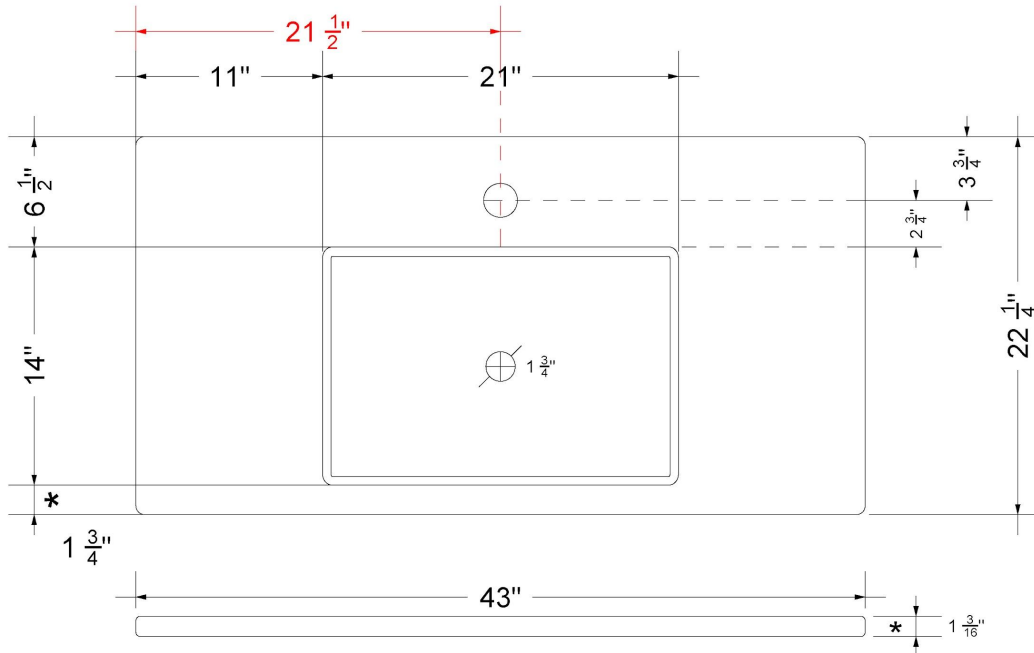

Technical Information

All product dimensions are nominal.

- Installation: Vanity Top
- Number of deck holes: 1

Notes

Install this product according to the installation instructions.