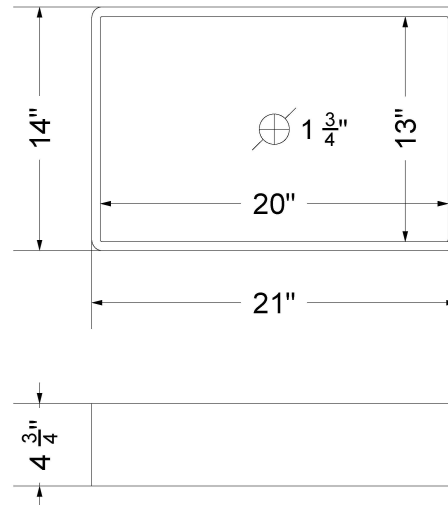

Technical Information

All product dimensions are nominal.

- Installation: Vanity Top
- Number of deck holes: 0

Notes

Install this product according to the installation instructions.

Sink Specifications

- 4-3/4" (82.55mm) deep
- 1-3/4" (6.35mm) drain opening
- Minimum cabinet size: 24"