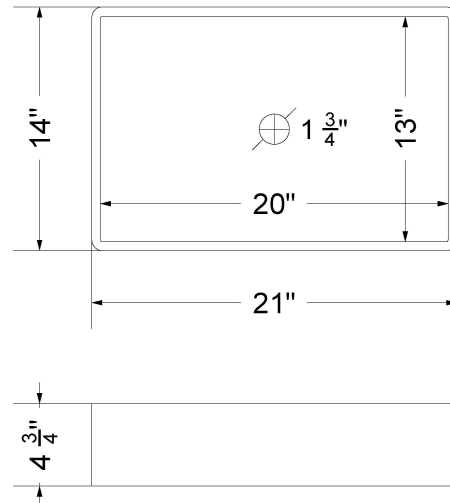

Technical Information

All product dimensions are nominal.

- Installation: Vanity Top
- Number of deck holes: 1

Notes

Install this product according to the installation instructions.

Sink Specifications

- 4-3/4" (82.55mm) deep
- 1-3/4" (6.35mm) drain opening
- Minimum cabinet size: 24"

All product dimensions are nominal.

- Installation: Vanity Top
- Number of deck holes: 1

Notes

Install this product according to the installation instructions.

Sink Specifications

- 4-3/4" (82.55mm) deep
- 1-3/4" (6.35mm) drain opening
- Minimum cabinet size: 24"