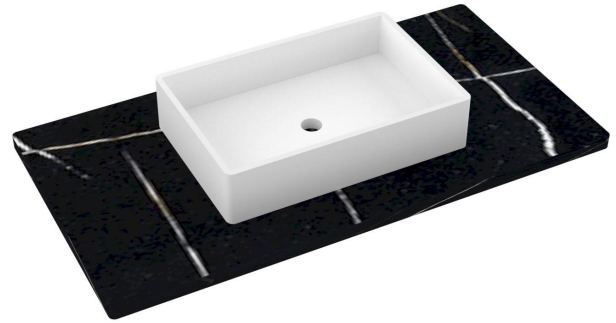

CV-43-S1C-NH.en

Features

- Matte Stone™ Vessel Sink
- Single and widespread faucet

Material

- Silestone® Quartz
- White Matte Stone™

Installation

- Vanity top
- No faucet hole

Included Products

- Vigo Magnolia Matte Stone™ Vessel Bathroom Sink

Optional Products

- C-43B.en Silestone® Quartz backsplash

Codes/Standards

- N/A

Vanderloc® One-Year Limited Warranty

- For product warranty information visit www.vanderloc.com