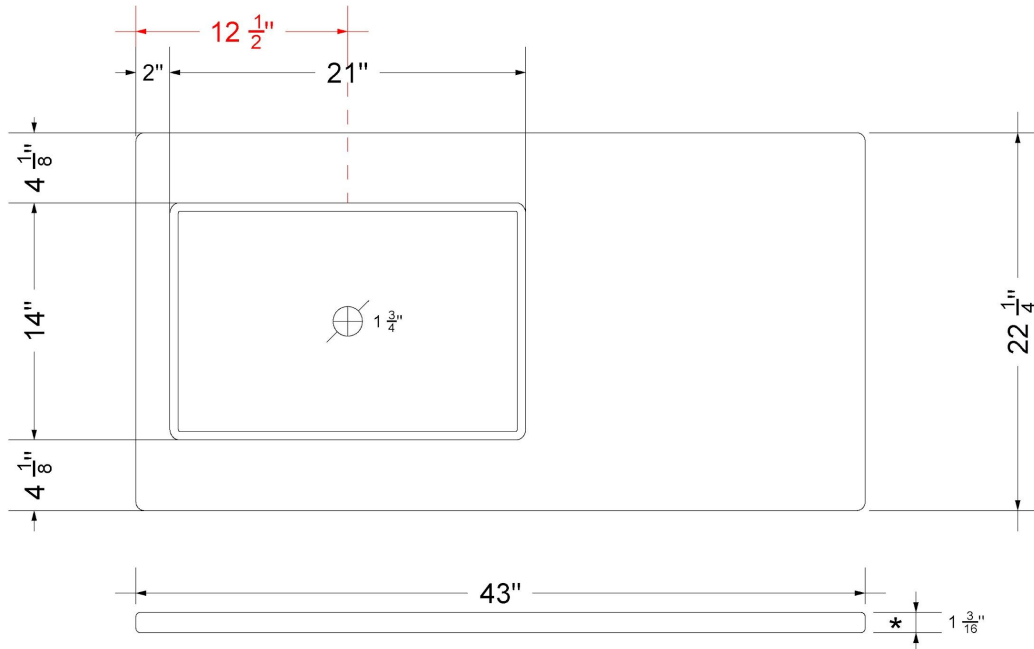

### Technical Information

All product dimensions are nominal.

- Installation: Vanity Top
- Number of deck holes: 0