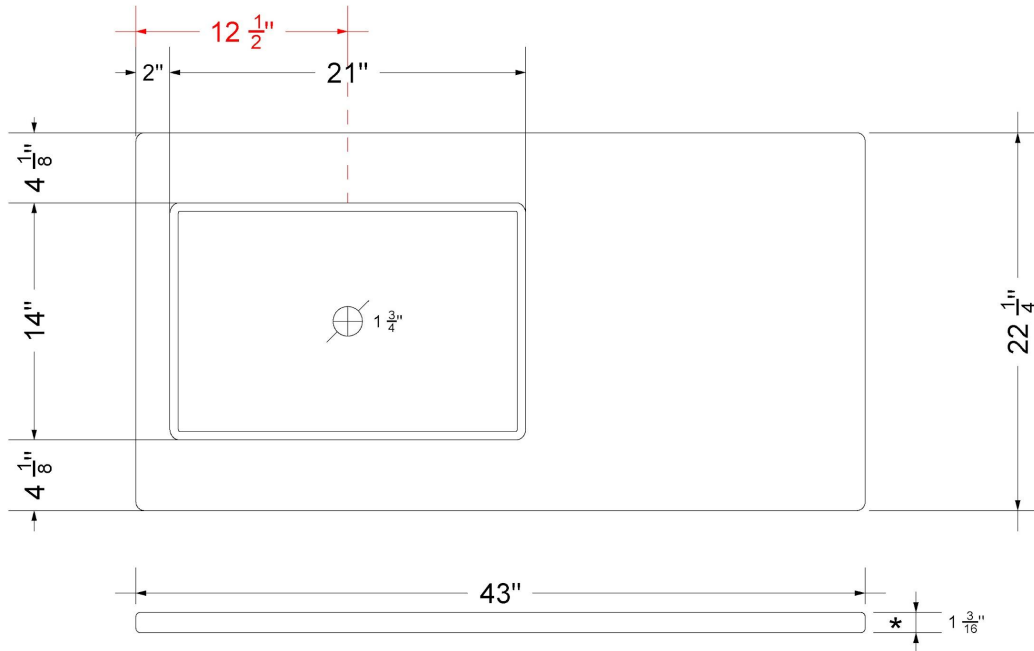

### Technical Information

All product dimensions are nominal.

- Installation: Vanity Top
- Number of deck holes: 0