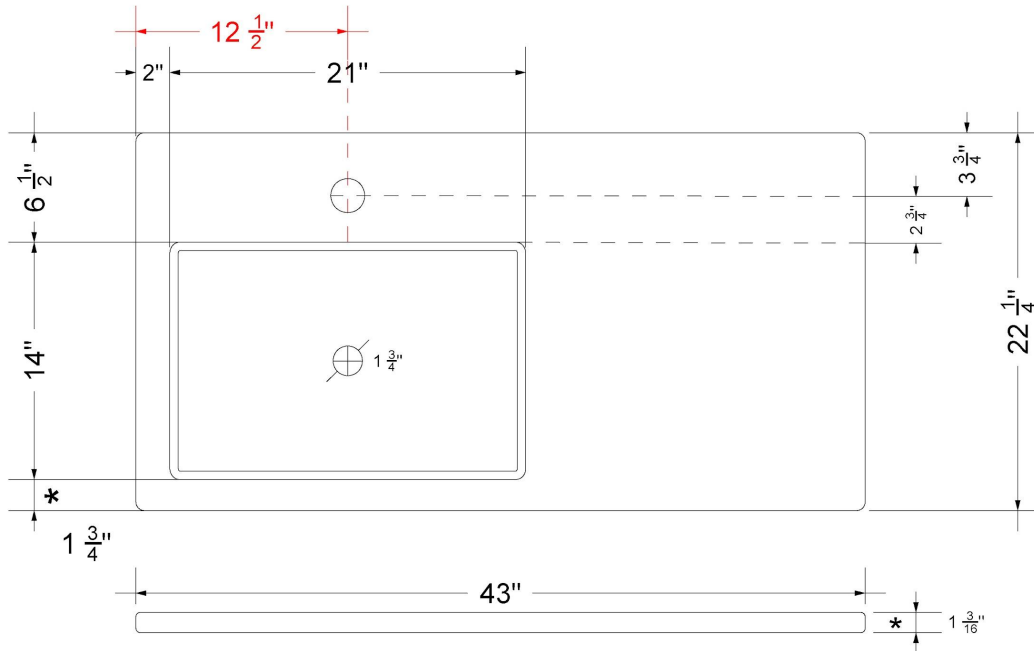

Technical Information

All product dimensions are nominal.

- Installation: Vanity Top
- Number of deck holes: 1

Notes

Install this product according to the installation instructions.