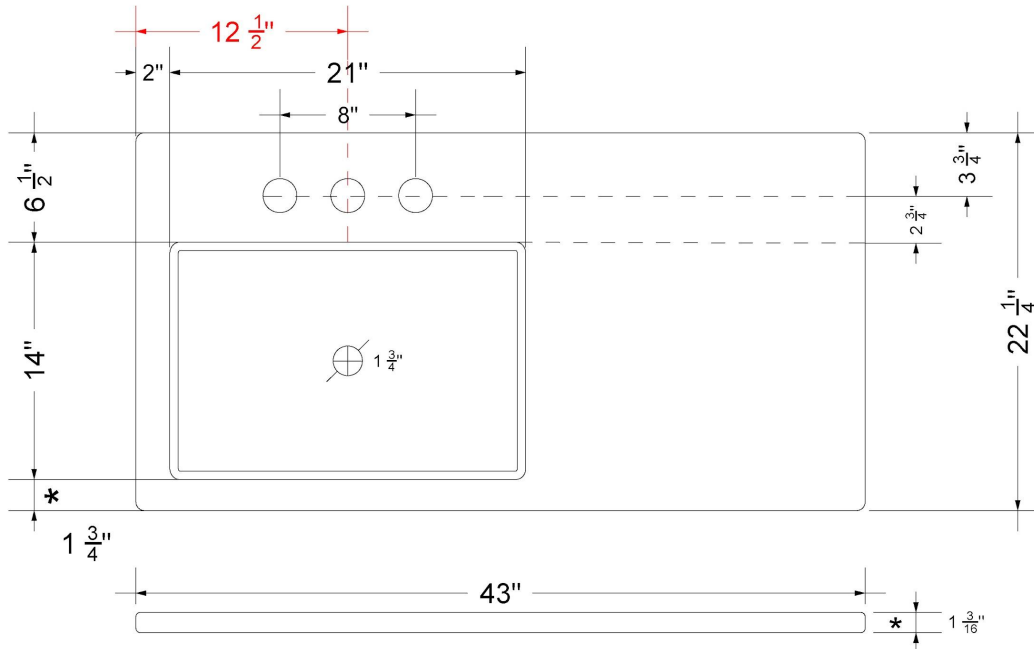

VANDERLOC

43" SILESTONE® QUARTZ VANITY TOP - Helix
Single Vigo Left Offset Sink (Widespread faucet hole)

CV-43-S1LO-WS.he

Technical Information

All product dimensions are nominal.

- Installation: Vanity Top
- Number of deck holes: 3

Notes

Install this product according to the installation instructions.