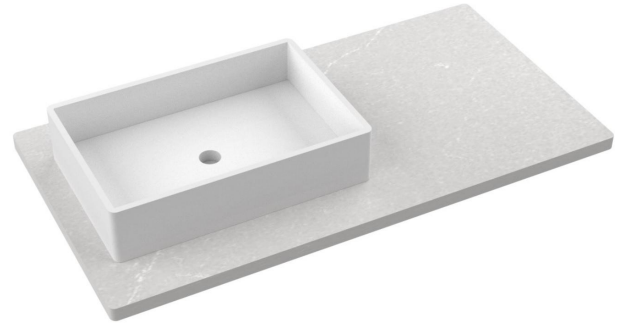

VANDERLOC

43" SILESTONE® QUARTZ VANITY TOP - Desert Silver
Single Vigo Left Offset Sink (No faucet hole)

CV-43-S1LO-NH.ds

Features

- Matte Stone™ Vessel Sink
- Single and widespread faucet

Material

- Silestone® Quartz
- White Matte Stone™

Installation

- Vanity top
- No faucet hole

Included Products

- Vigo Magnolia Matte Stone™ Vessel Bathroom Sink

Optional Products

- C-43B.ds Silestone® Quartz backsplash

Codes/Standards

- N/A

Vanderloc® One-Year Limited Warranty

- For product warranty information visit www.vanderloc.com

Available Colors/Finishes

Color tiles intended for reference only.

Color	Code	Description
	DS	Desert Silver
	EC	Eternal Charcoal
	EN	Eternal Noir
	EG	Ethereal Glow
	HE	Helix
	WZ	White Zeus