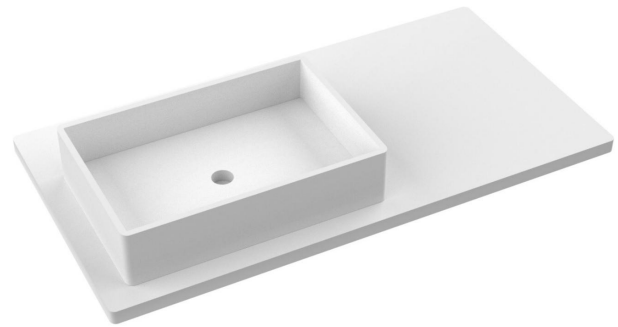

VANDERLOC

43" SILESTONE® QUARTZ VANITY TOP - White Zeus
Single Vigo Left Offset Sink (Widespread faucet hole)

CV-43-S1LO-WS.wz

Features

- Matte Stone™ Vessel Sink
- Single and widespread faucet

Material

- Silestone® Quartz
- White Matte Stone™

Installation

- Vanity top
- Widespread faucet hole

Included Products

- Vigo Magnolia Matte Stone™ Vessel Bathroom Sink

Optional Products

- C-43B.wz Silestone® Quartz backsplash

Codes/Standards

- N/A

Vanderloc® One-Year Limited Warranty

- For product warranty information visit www.vanderloc.com

Available Colors/Finishes

Color tiles intended for reference only.

Color	Code	Description
	DS	Desert Silver
	EC	Eternal Charcoal
	EN	Eternal Noir
	EG	Ethereal Glow
	HE	Helix
	WZ	White Zeus