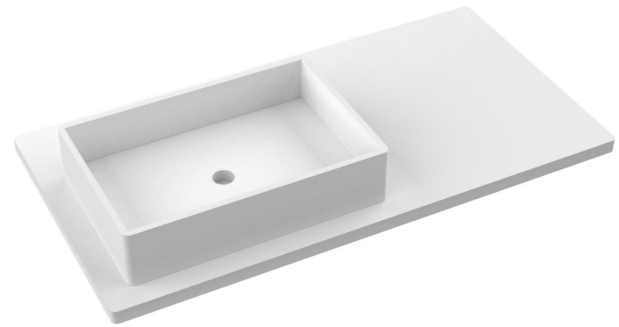

VANDERLOC

43" SILESTONE® QUARTZ VANITY TOP - White Zeus
Single Vigo Left Offset Sink (Single faucet hole)

CV-43-S1LO-SH.wz

Features

- Matte Stone™ Vessel Sink
- Single and widespread faucet

Material

- Silestone® Quartz
- White Matte Stone™

Installation

- Vanity top
- Single faucet hole

Included Products

- Vigo Magnolia Matte Stone™ Vessel Bathroom Sink

Optional Products

- C-43B.wz Silestone® Quartz backsplash

Codes/Standards

- N/A

Vanderloc® One-Year Limited Warranty

- For product warranty information visit www.vanderloc.com

Available Colors/Finishes

Color tiles intended for reference only.

Color	Code	Description
	DS	Desert Silver
	EC	Eternal Charcoal
	EN	Eternal Noir
	EG	Ethereal Glow
	HE	Helix
	WZ	White Zeus