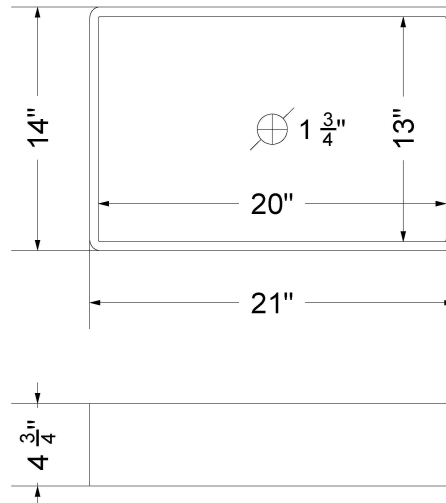

Sink Specifications

- 4-3/4" (82.55mm) deep
- 1-3/4" (6.35mm) drain opening
- Minimum cabinet size: 24"