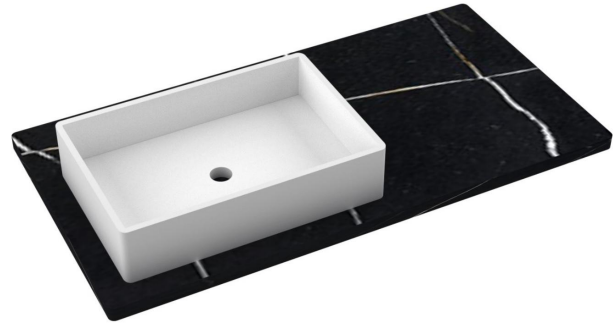

VANDERLOC

43" SILESTONE® QUARTZ VANITY TOP - Eternal Noir Single Vigo Left Offset Sink (Single faucet hole)

CV-43-S1LO-SH.en

Features

- Matte Stone™ Vessel Sink
- Single and widespread faucet

Material

- Silestone® Quartz
- White Matte Stone™

Installation

- Vanity top
- Single faucet hole

Included Products

- Vigo Magnolia Matte Stone™ Vessel Bathroom Sink

Optional Products

- C-43B.en Silestone® Quartz backsplash

Codes/Standards

- N/A

Vanderloc® One-Year Limited Warranty

- For product warranty information visit www.vanderloc.com

Available Colors/Finishes

Color tiles intended for reference only.

Color	Code	Description
	DS	Desert Silver
	EC	Eternal Charcoal
	EN	Eternal Noir
	EG	Ethereal Glow
	HE	Helix
	WZ	White Zeus