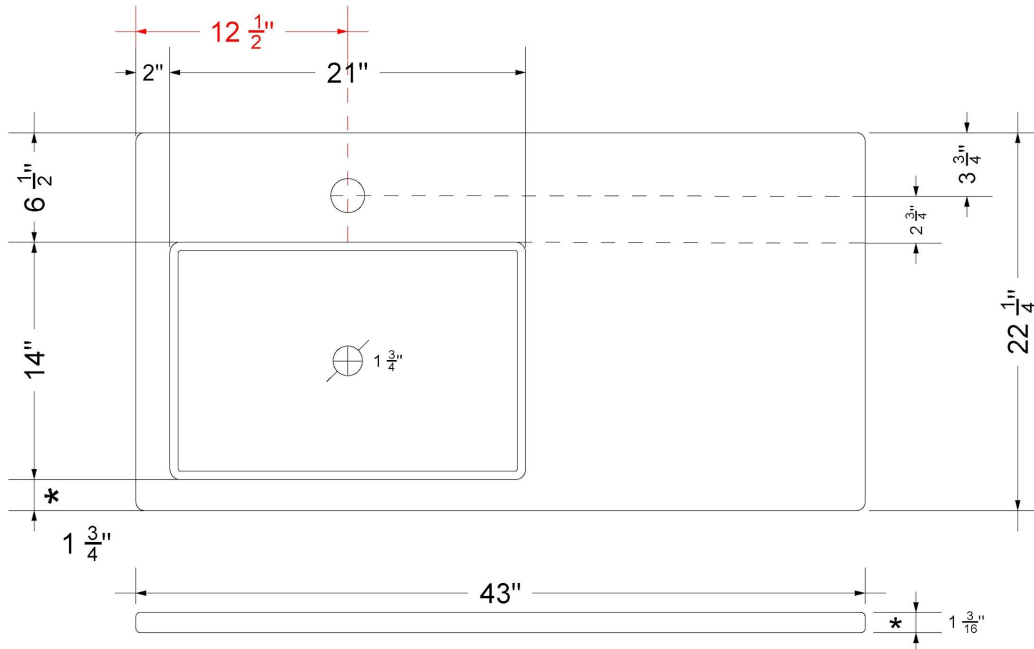

## Technical Information

All product dimensions are nominal.

- Installation: Vanity Top
- Number of deck holes: 1