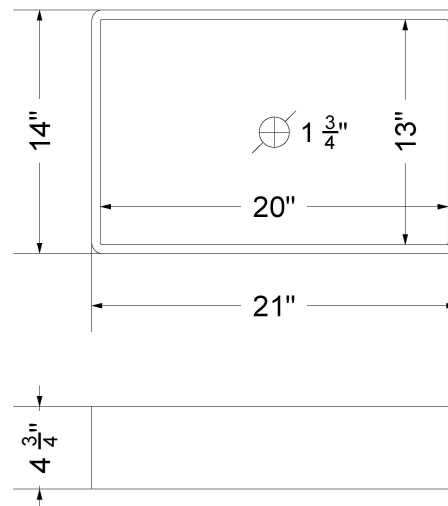

Sink Specifications

- 4-3/4" (82.55mm) deep
- 1-3/4" (6.35mm) drain opening
- Minimum cabinet size: 24"