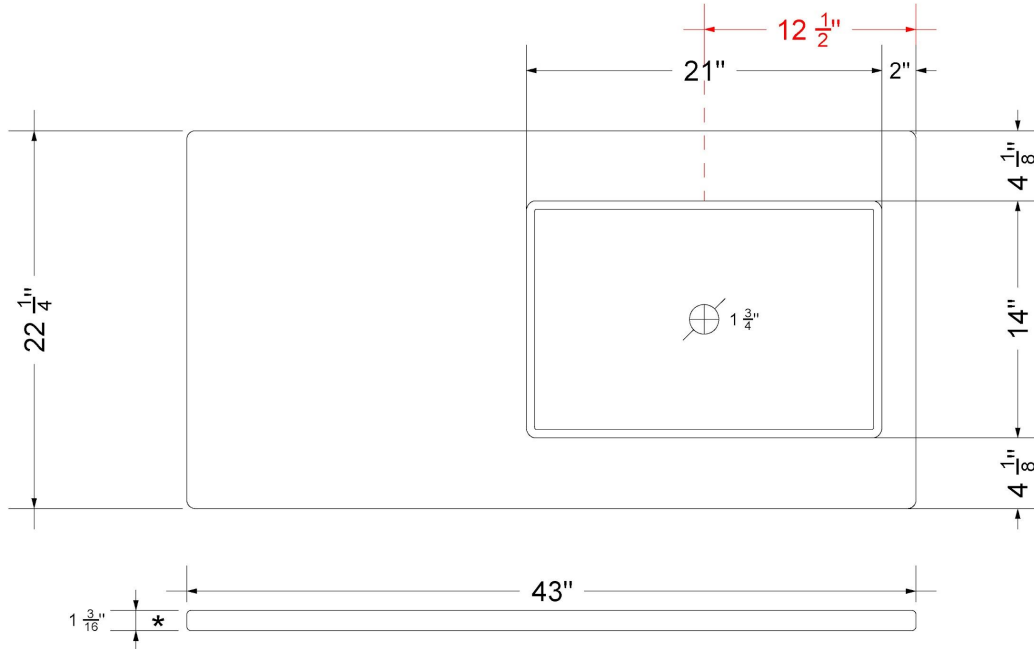

VANDERLOC

43" SILESTONE® QUARTZ VANITY TOP - Eternal Noir
Single Vigo Right Offset Sink (No faucet hole)

CV-43-S1RO-NH.en

Technical Information

All product dimensions are nominal.

- Installation: Vanity Top
- Number of deck holes: 0

Notes

Install this product according to the installation instructions.