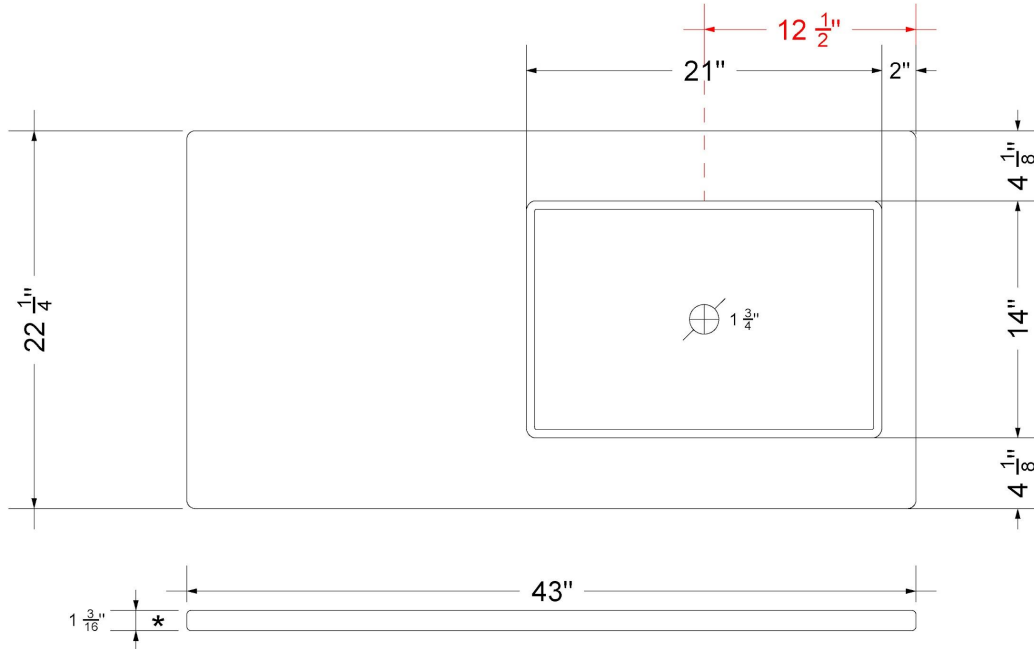

VANDERLOC

43" SILESTONE® QUARTZ VANITY TOP - Eternal Charcoal
Single Vigo Right Offset Sink (No faucet hole)

CV-43-S1RO-NH.ec

Technical Information

All product dimensions are nominal.

- Installation: Vanity Top
- Number of deck holes: 0

Notes

Install this product according to the installation instructions.