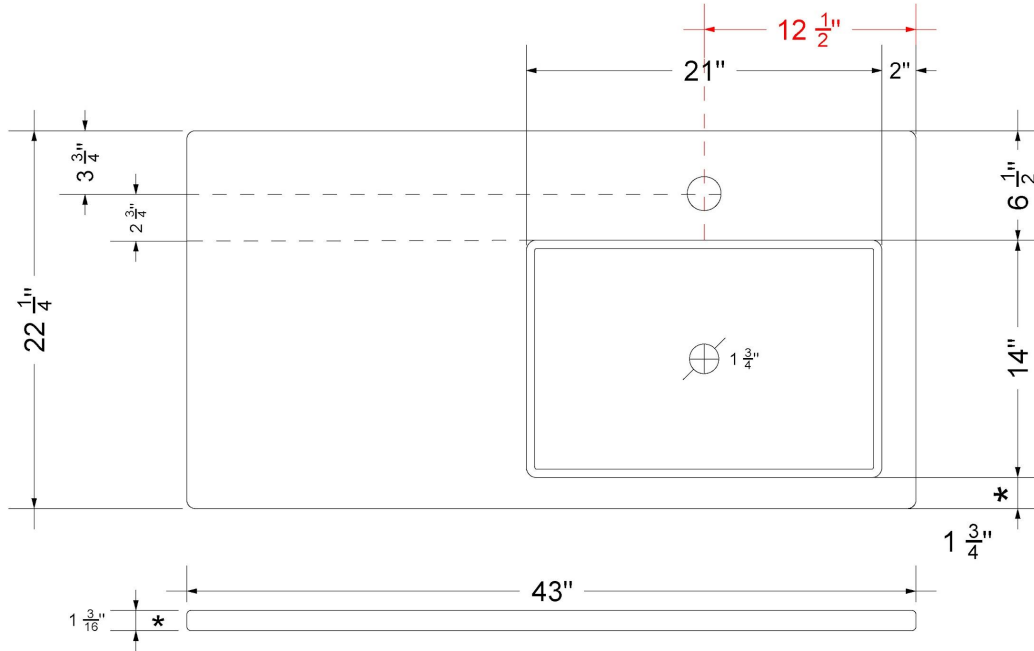

Technical Information

All product dimensions are nominal.

- Installation: Vanity Top
- Number of deck holes: 1

Notes

Install this product according to the installation instructions.

Sink Specifications

- 4-3/4" (82.55mm) deep
- 1-3/4" (6.35mm) drain opening
- Minimum cabinet size: 24"