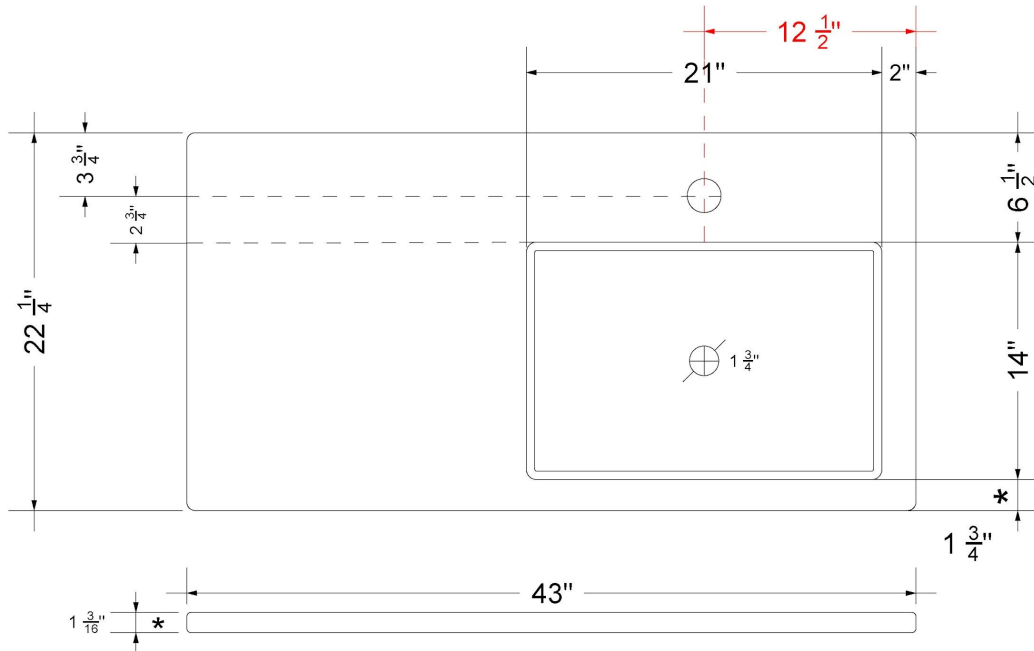

Technical Information

All product dimensions are nominal.

- Installation: Vanity Top
- Number of deck holes: 1

Notes

Install this product according to the installation instructions.