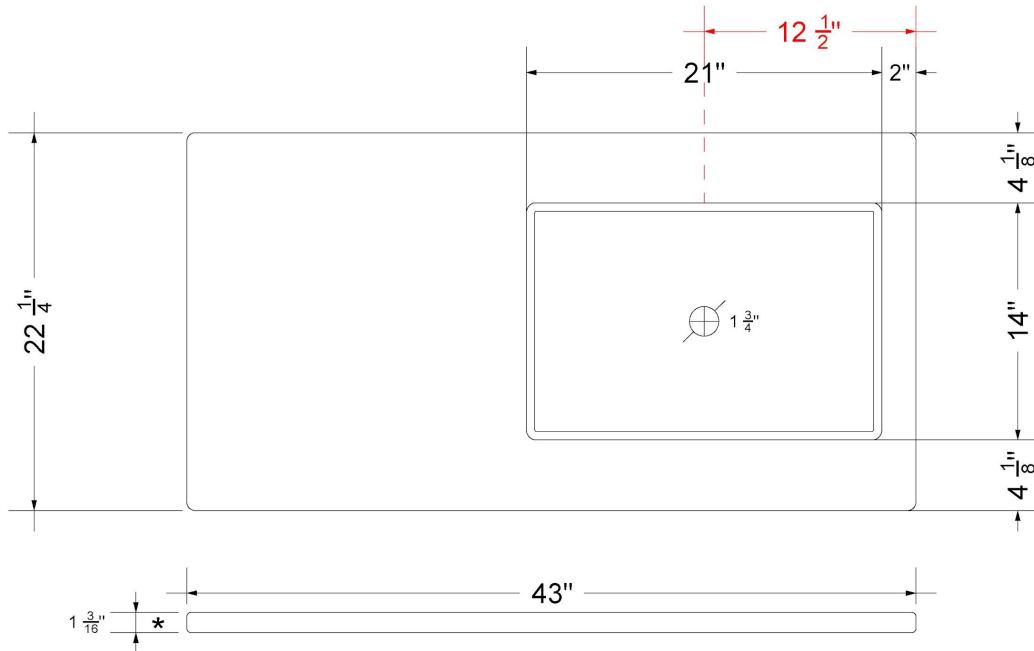

VANDERLOC

43" SILESTONE® QUARTZ VANITY TOP - Helix
Single Vigo Right Offset Sink (No faucet hole)

CV-43-S1RO-NH.he

Technical Information

All product dimensions are nominal.

- Installation: Vanity Top
- Number of deck holes: 0

Notes

Install this product according to the installation instructions.