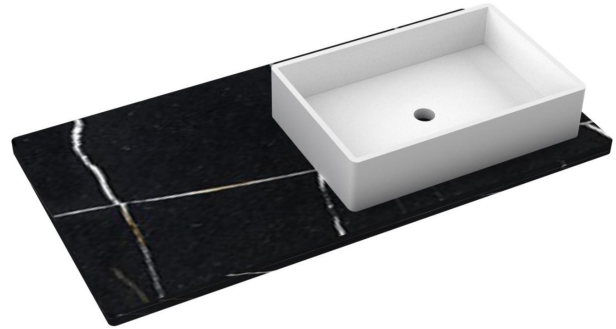

VANDERLOC

43" SILESTONE® QUARTZ VANITY TOP - Eternal Noir Single Vigo Right Offset Sink (Single faucet hole)

CV-43-S1RO-SH.en

Features

- Matte Stone™ Vessel Sink
- Single and widespread faucet

Material

- Silestone® Quartz
- White Matte Stone™

Installation

- Vanity top
- Single faucet hole

Included Products

- Vigo Magnolia Matte Stone™ Vessel Bathroom Sink

Optional Products

- C-43B.en Silestone® Quartz backsplash

Codes/Standards

- N/A

Vanderloc® One-Year Limited Warranty

- For product warranty information visit www.vanderloc.com

Available Colors/Finishes

Color tiles intended for reference only.

Color	Code	Description
	DS	Desert Silver
	EC	Eternal Charcoal
	EN	Eternal Noir
	EG	Ethereal Glow
	HE	Helix
	WZ	White Zeus