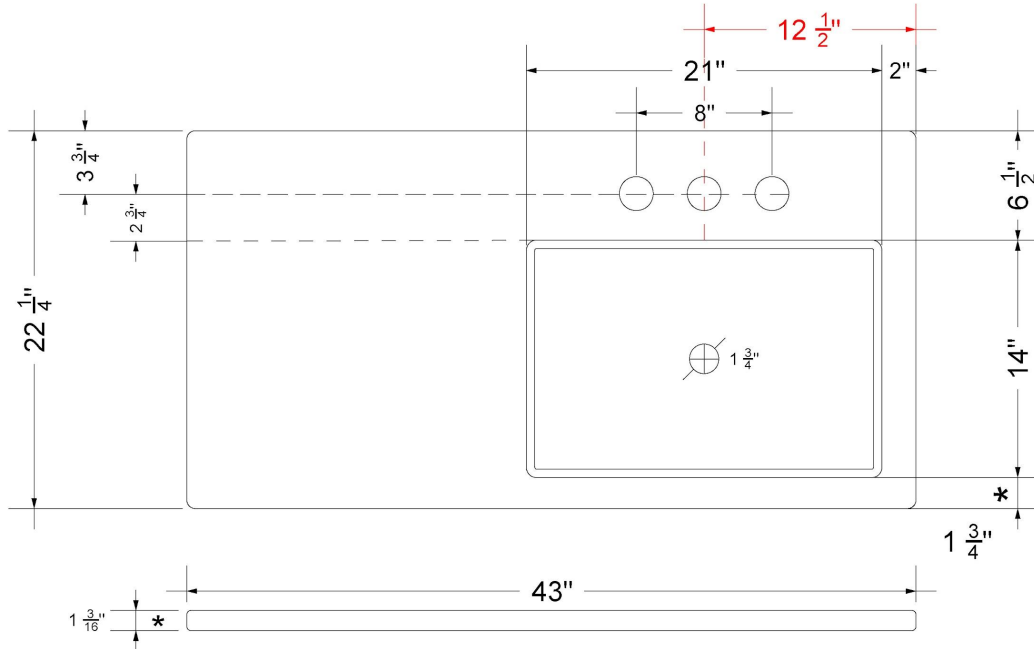

Technical Information

All product dimensions are nominal.

- Installation: Vanity Top
- Number of deck holes: 3

Notes

Install this product according to the installation instructions.