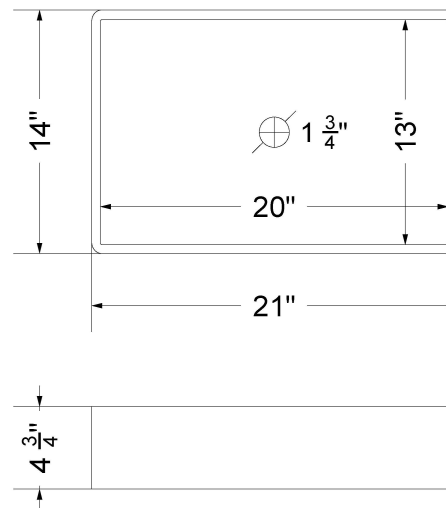

Technical Information

All product dimensions are nominal.

- Installation: Vanity Top
- Number of deck holes: 1

Notes

Install this product according to the installation instructions.

Sink Specifications

- 4-3/4" (82.55mm) deep
- 1-3/4" (6.35mm) drain opening
- Minimum cabinet size: 24"

All product dimensions are nominal.

- Installation: Vanity Top
- Number of deck holes: 1

Notes

Install this product according to the installation instructions.

Sink Specifications

- 4-3/4" (82.55mm) deep
- 1-3/4" (6.35mm) drain opening
- Minimum cabinet size: 24"

Technical Information

All product dimensions are nominal.

- Installation: Vanity Top
- Number of deck holes: 3

Notes

Install this product according to the installation instructions.

Sink Specifications

- 4-3/4" (82.55mm) deep
- 1-3/4" (6.35mm) drain opening
- Minimum cabinet size: 24"