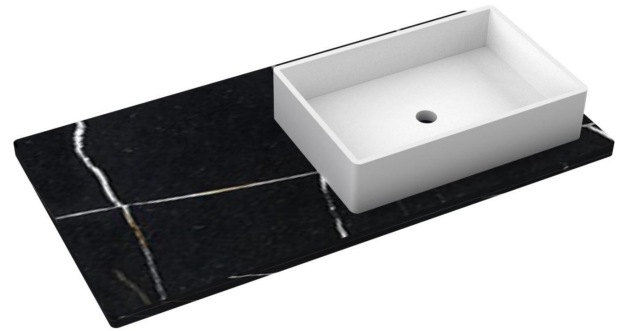

VANDERLOC

43" SILESTONE® QUARTZ VANITY TOP - Eternal Noir
Single Vigo Right Offset Sink (Widespread faucet hole)

CV-43-S1RO-WS.en

Features

- Matte Stone™ Vessel Sink
- Single and widespread faucet

Material

- Silestone® Quartz
- White Matte Stone™

Installation

- Vanity top
- Widespread faucet hole

Included Products

- Vigo Magnolia Matte Stone™ Vessel Bathroom Sink

Optional Products

- C-43B.en Silestone® Quartz backsplash

Codes/Standards

- N/A

Vanderloc® One-Year Limited Warranty

- For product warranty information visit www.vanderloc.com

Available Colors/Finishes

Color tiles intended for reference only.

Color	Code	Description
	DS	Desert Silver
	EC	Eternal Charcoal
	EN	Eternal Noir
	EG	Ethereal Glow
	HE	Helix
	WZ	White Zeus