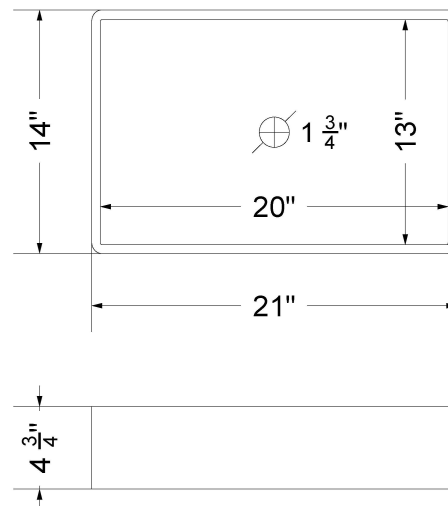

All product dimensions are nominal.

- Installation: Vanity Top
- Number of deck holes: 1

Notes

Install this product according to the installation instructions.

Sink Specifications

- 4-3/4" (82.55mm) deep
- 1-3/4" (6.35mm) drain opening
- Minimum cabinet size: 24"