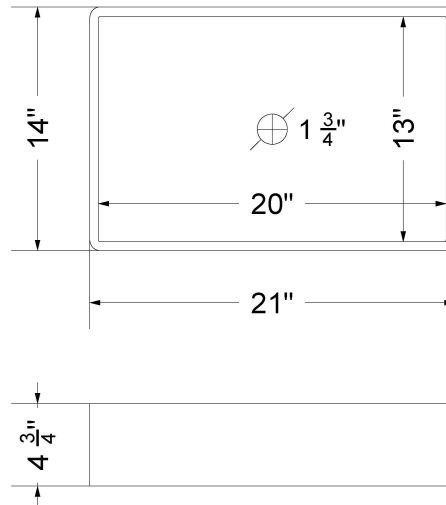

All product dimensions are nominal.

- Installation: Vanity Top
- Number of deck holes: 1

Notes

Install this product according to the installation instructions.

Sink Specifications

- 4-3/4" (82.55mm) deep
- 1-3/4" (6.35mm) drain opening
- Minimum cabinet size: 24"

Technical Information

All product dimensions are nominal.

- Installation: Vanity Top
- Number of deck holes: 3

Notes

Install this product according to the installation instructions.

Sink Specifications

- 4-3/4" (82.55mm) deep
- 1-3/4" (6.35mm) drain opening
- Minimum cabinet size: 24"