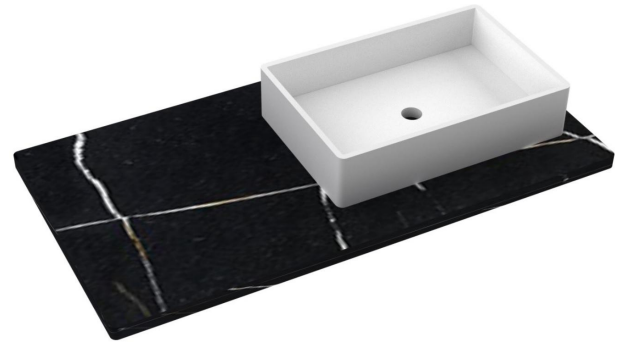

VANDERLOC

43" SILESTONE® QUARTZ VANITY TOP - Eternal Noir
Single Vigo Right Offset Sink (No faucet hole)

CV-43-S1RO-NH.en

Features

- Matte Stone™ Vessel Sink
- Single and widespread faucet

Material

- Silestone® Quartz
- White Matte Stone™

Installation

- Vanity top
- No faucet hole

Included Products

- Vigo Magnolia Matte Stone™ Vessel Bathroom Sink

Optional Products

- C-43B.en Silestone® Quartz backsplash

Codes/Standards

- N/A

Vanderloc® One-Year Limited Warranty

- For product warranty information visit www.vanderloc.com

Available Colors/Finishes

Color tiles intended for reference only.

Color	Code	Description
	DS	Desert Silver
	EC	Eternal Charcoal
	EN	Eternal Noir
	EG	Ethereal Glow
	HE	Helix
	WZ	White Zeus