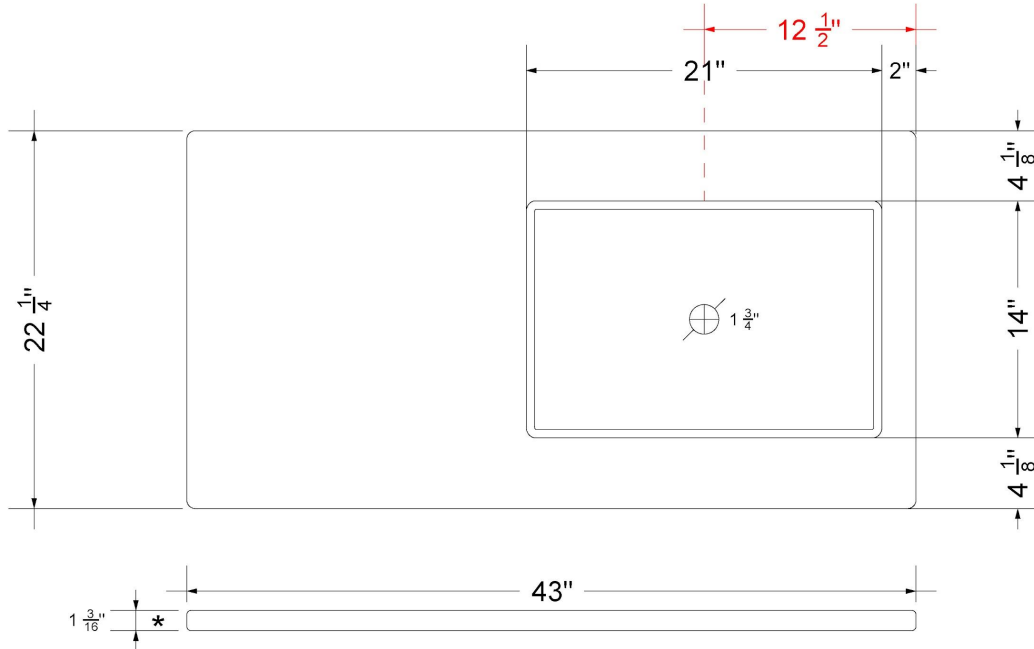

VANDERLOC

43" SILESTONE® QUARTZ VANITY TOP - Desert Silver
Single Vigo Right Offset Sink (No faucet hole)

CV-43-S1RO-NH.ds

Technical Information

All product dimensions are nominal.

- Installation: Vanity Top
- Number of deck holes: 0

Notes

Install this product according to the installation instructions.