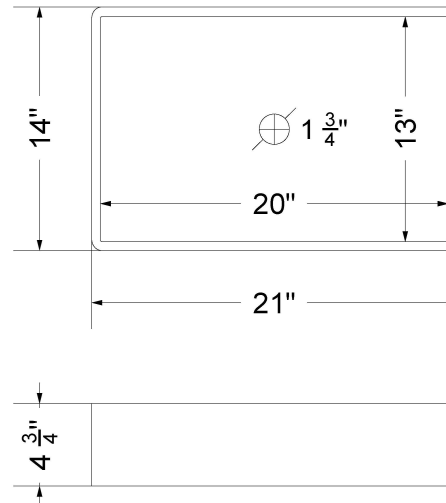

All product dimensions are nominal.

- Installation: Vanity Top
- Number of deck holes: 1

Notes

Install this product according to the installation instructions.

Sink Specifications

- 4-3/4" (82.55mm) deep
- 1-3/4" (6.35mm) drain opening
- Minimum cabinet size: 24"

Technical Information

All product dimensions are nominal.

- Installation: Vanity Top
- Number of deck holes: 3

Notes

Install this product according to the installation instructions.

Sink Specifications

- 4-3/4" (82.55mm) deep
- 1-3/4" (6.35mm) drain opening
- Minimum cabinet size: 24"