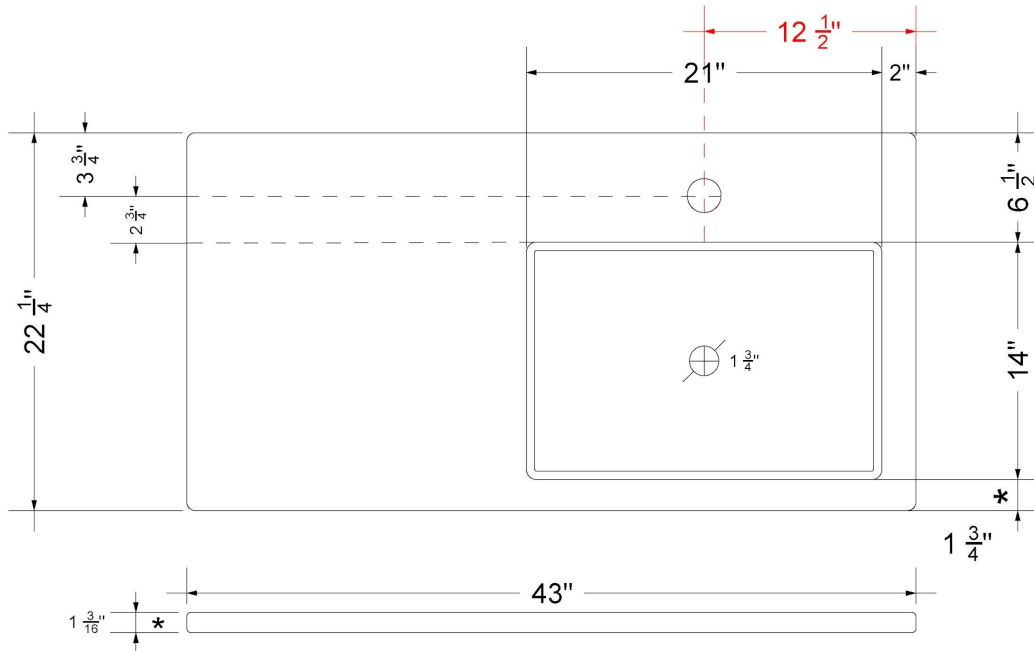

VANDERLOC

43" SILESTONE® QUARTZ VANITY TOP - Eternal Charcoal
Single Vigo Right Offset Sink (Single faucet hole)

CV-43-S1RO-SH.ec

Technical Information

All product dimensions are nominal.

- Installation: Vanity Top
- Number of deck holes: 1