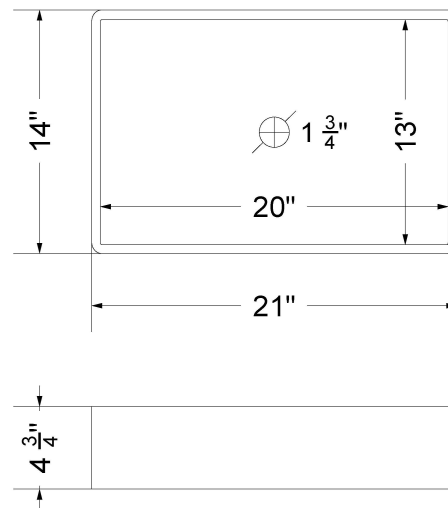

All product dimensions are nominal.

- Installation: Vanity Top
- Number of deck holes: 1

Notes

Install this product according to the installation instructions.

Sink Specifications

- 4-3/4" (82.55mm) deep
- 1-3/4" (6.35mm) drain opening
- Minimum cabinet size: 24"

All product dimensions are nominal.

- Installation: Vanity Top
- Number of deck holes: 3

Notes

Install this product according to the installation instructions.

Sink Specifications

- 4-3/4" (82.55mm) deep
- 1-3/4" (6.35mm) drain opening
- Minimum cabinet size: 24"