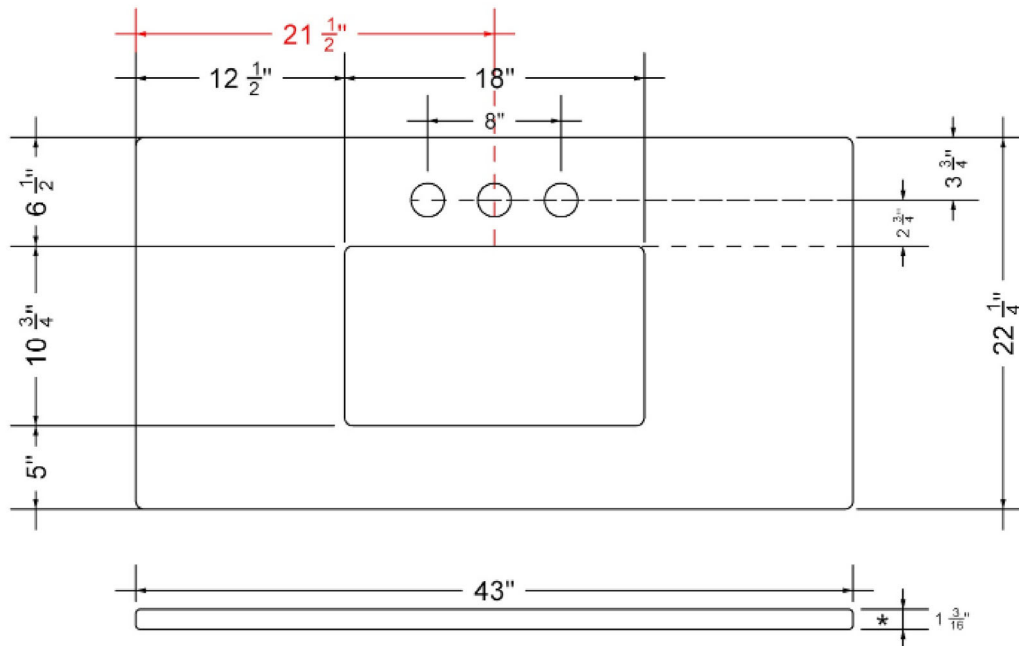

Technical Information

All product dimensions are nominal.

- Installation: Vanity Top
- Number of deck holes: 3

Notes

Install this product according to the installation instructions.