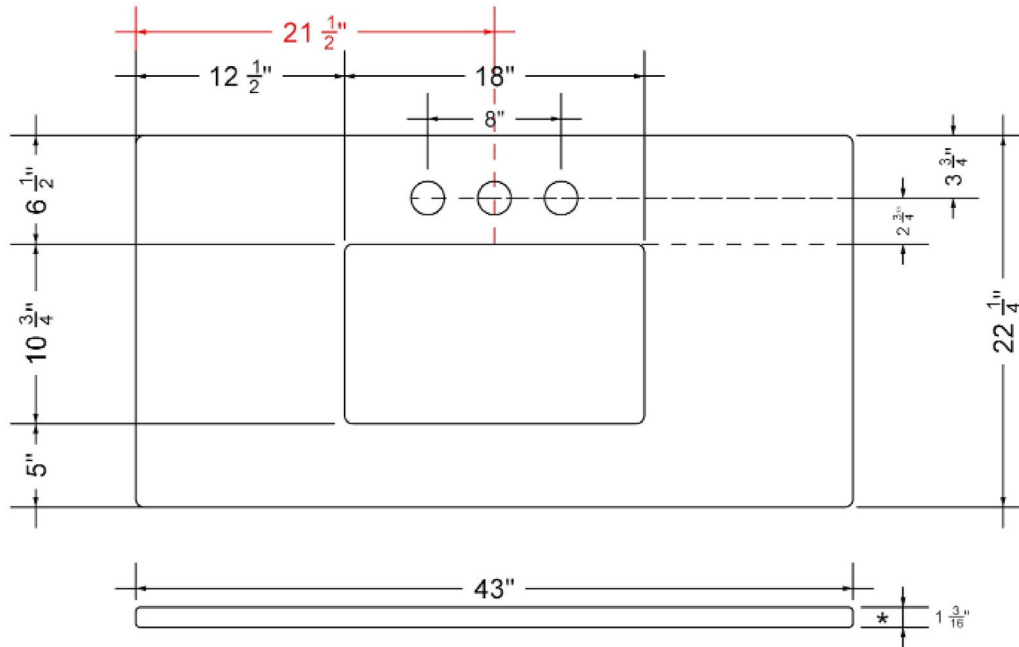

VANDERLOC

43" SILESTONE® QUARTZ VANITY TOP - White Zeus
Single Rectangle Centered Sink (Widespread faucet hole)

C-43-SRC-WS.wz

Technical Information

All product dimensions are nominal.

- Installation: Vanity Top
- Number of deck holes: 3

Notes

Install this product according to the installation instructions.