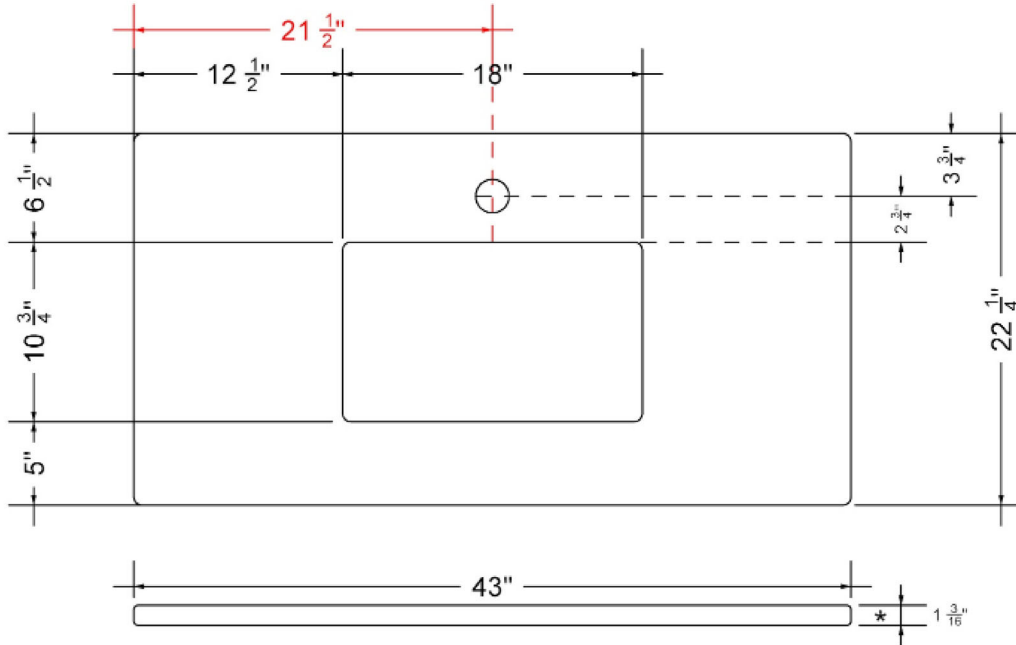

VANDERLOC

43" SILESTONE® QUARTZ VANITY TOP - Eternal Noir
Single Rectangle Centered Sink (Single faucet hole)

C-43-SRC-SH.en

Technical Information

All product dimensions are nominal.

- Installation: Vanity Top
- Number of deck holes: 1

Notes

Install this product according to the installation instructions.