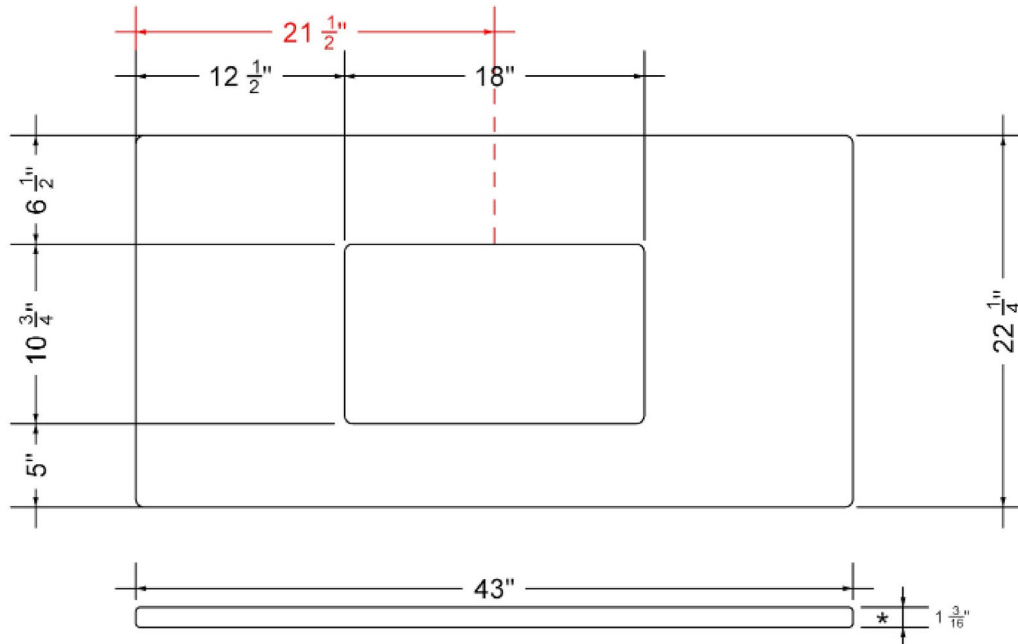

VANDERLOC

43" SILESTONE® QUARTZ VANITY TOP - Eternal Charcoal Single Rectangle Centered Sink (No faucet hole)

C-43-SRC-NH.ec

Technical Information

All product dimensions are nominal.

- Installation: Vanity Top
- Number of deck holes: 0

Notes

Install this product according to the installation instructions.