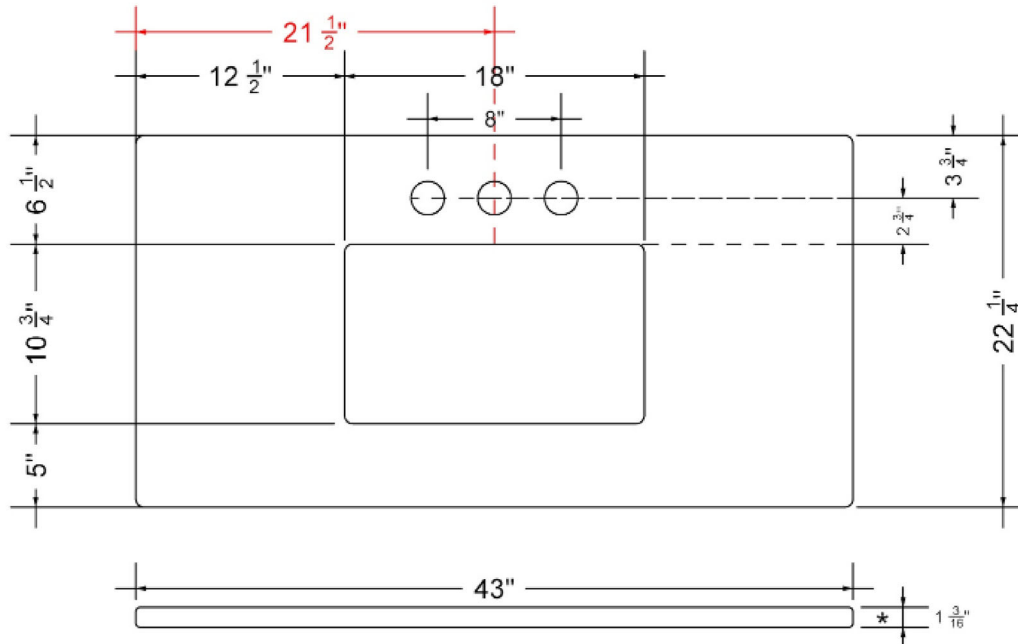

Technical Information

All product dimensions are nominal.

- Installation: Vanity Top
- Number of deck holes: 3

Notes

Install this product according to the installation instructions.