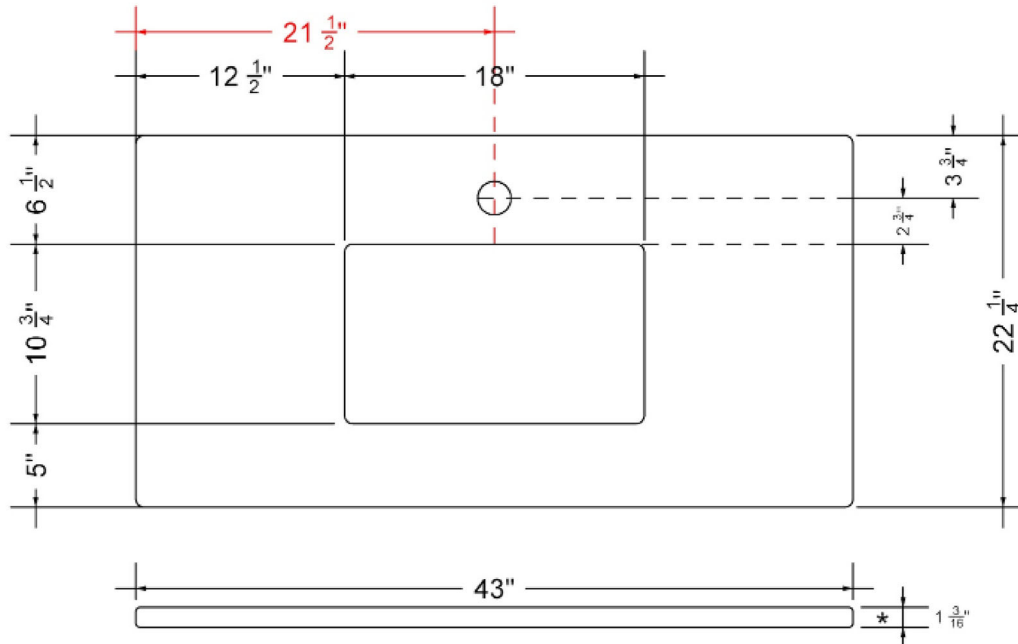

VANDERLOC

43" SILESTONE® QUARTZ VANITY TOP - Ethereal Glow
Single Rectangle Centered Sink (Single faucet hole)

C-43-SRC-SH.eg

Technical Information

All product dimensions are nominal.

- Installation: Vanity Top
- Number of deck holes: 1

Notes

Install this product according to the installation instructions.