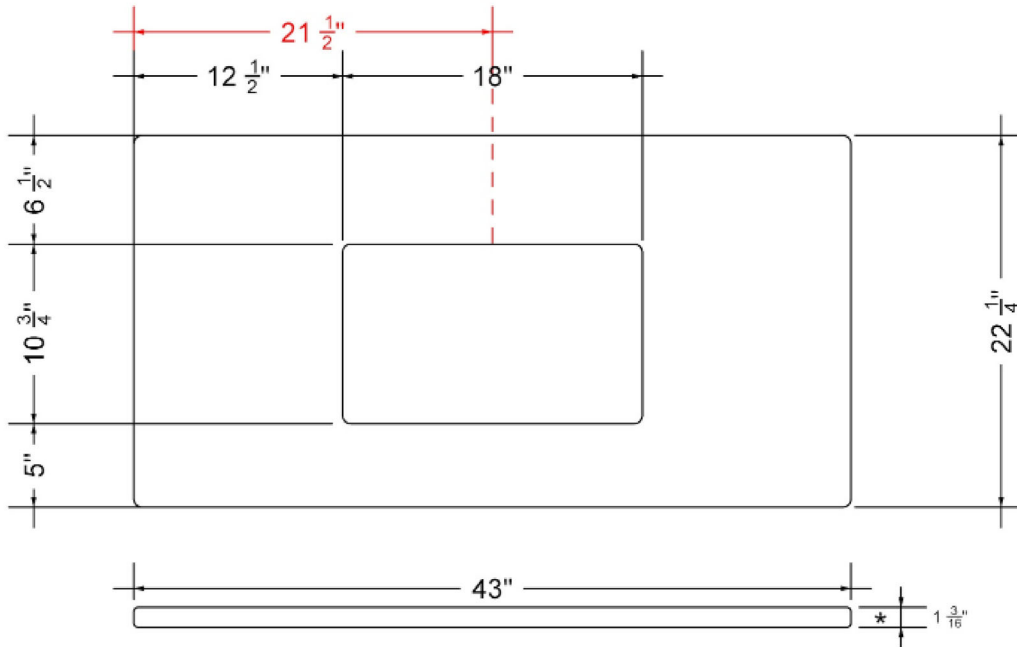

### Technical Information

All product dimensions are nominal.

- Installation: Vanity Top
- Number of deck holes: 0