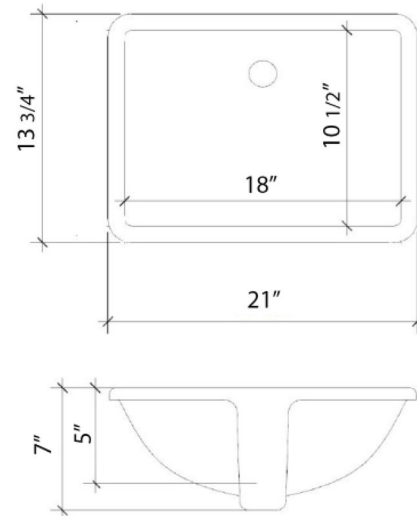

Sink Specifications

- 8" (203mm) deep
- 1-11/16" (43mm) drain opening
- Minimum cabinet size: 21"

Vanderloc® reserves the right to make revisions without notice to product specifications. For the most current Specification Sheet, go to www.vanderloc.com