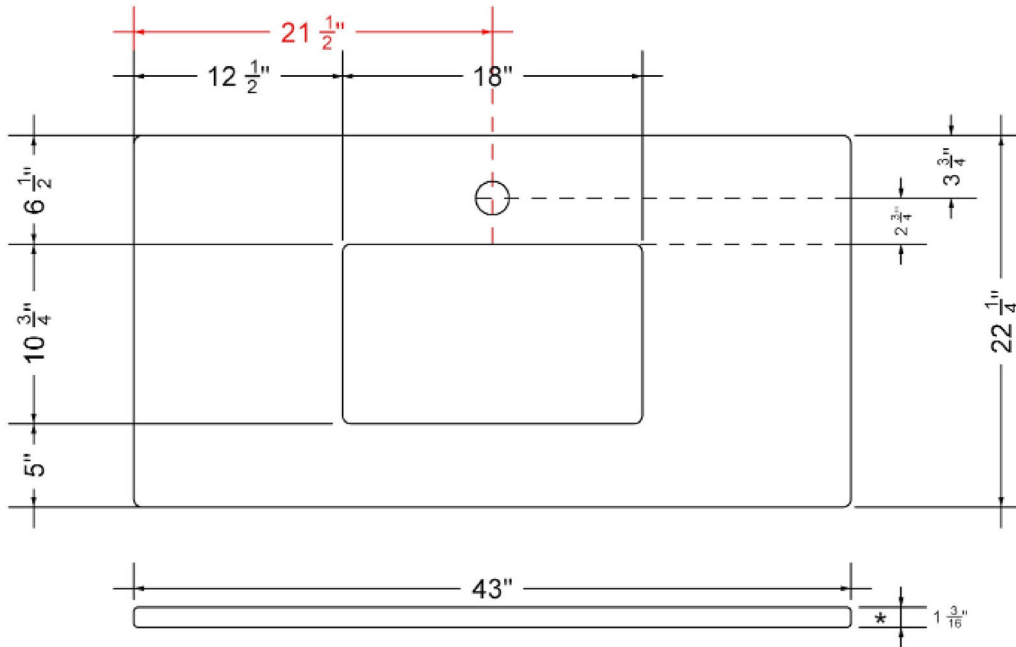

VANDERLOC

43" SILESTONE® QUARTZ VANITY TOP - White Zeus
Single Rectangle Centered Sink (Single faucet hole)

C-43-SRC-SH.wz

Technical Information

All product dimensions are nominal.

- Installation: Vanity Top
- Number of deck holes: 1

Notes

Install this product according to the installation instructions.