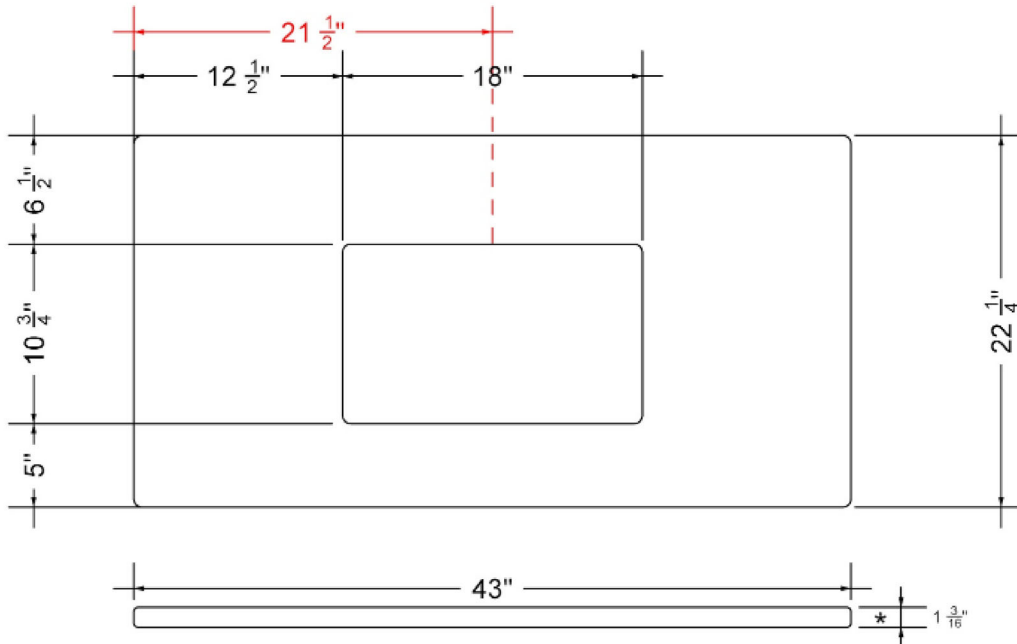

### Technical Information

All product dimensions are nominal.

- Installation: Vanity Top
- Number of deck holes: 0