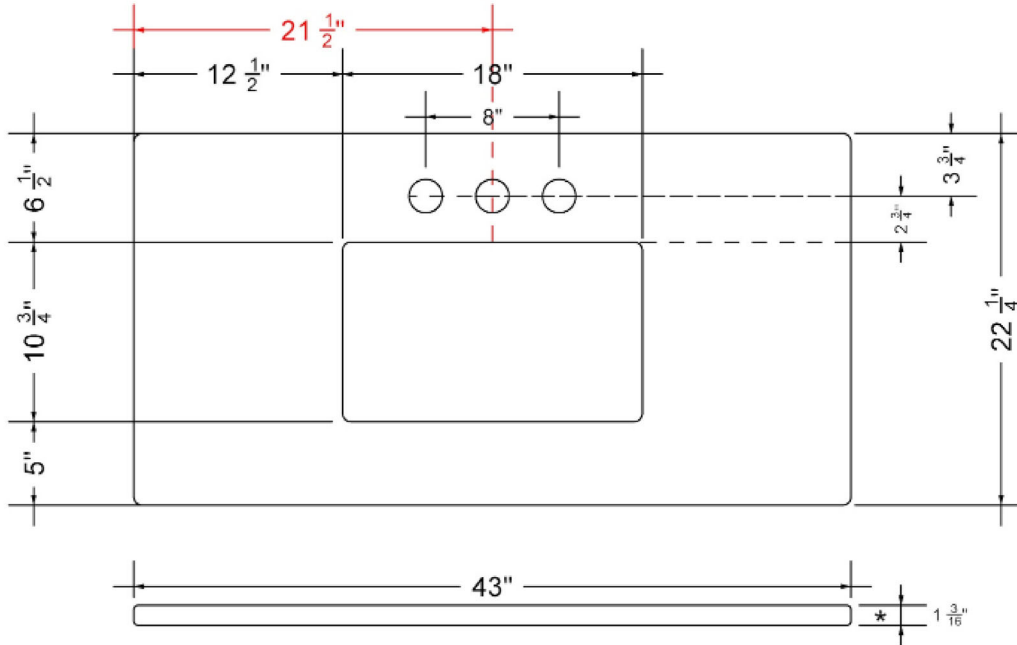

VANDERLOC

43" SILESTONE® QUARTZ VANITY TOP - Ethereal Glow
Single Rectangle Centered Sink (Widespread faucet hole)

C-43-SRC-WS.eg

Technical Information

All product dimensions are nominal.

- Installation: Vanity Top
- Number of deck holes: 3

Notes

Install this product according to the installation instructions.