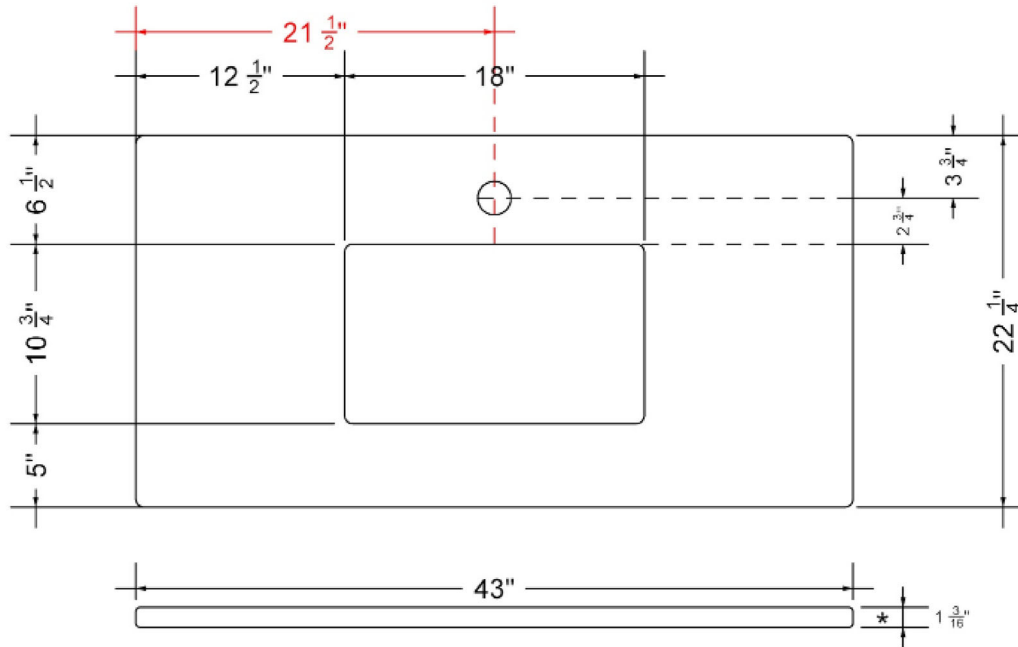

Technical Information

All product dimensions are nominal.

- Installation: Vanity Top
- Number of deck holes: 1

Notes

Install this product according to the installation instructions.