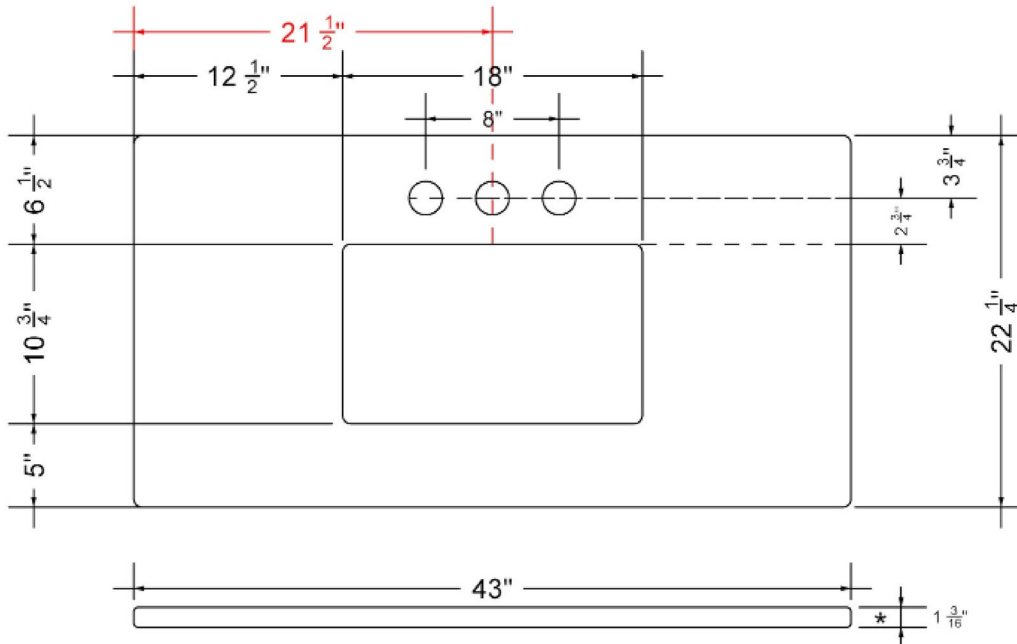

VANDERLOC

43" SILESTONE® QUARTZ VANITY TOP - Eternal Charcoal Single Rectangle Centered Sink (Widespread faucet hole)

C-43-SRC-WS.ec

Technical Information

All product dimensions are nominal.

- Installation: Vanity Top
- Number of deck holes: 3

Notes

Install this product according to the installation instructions.