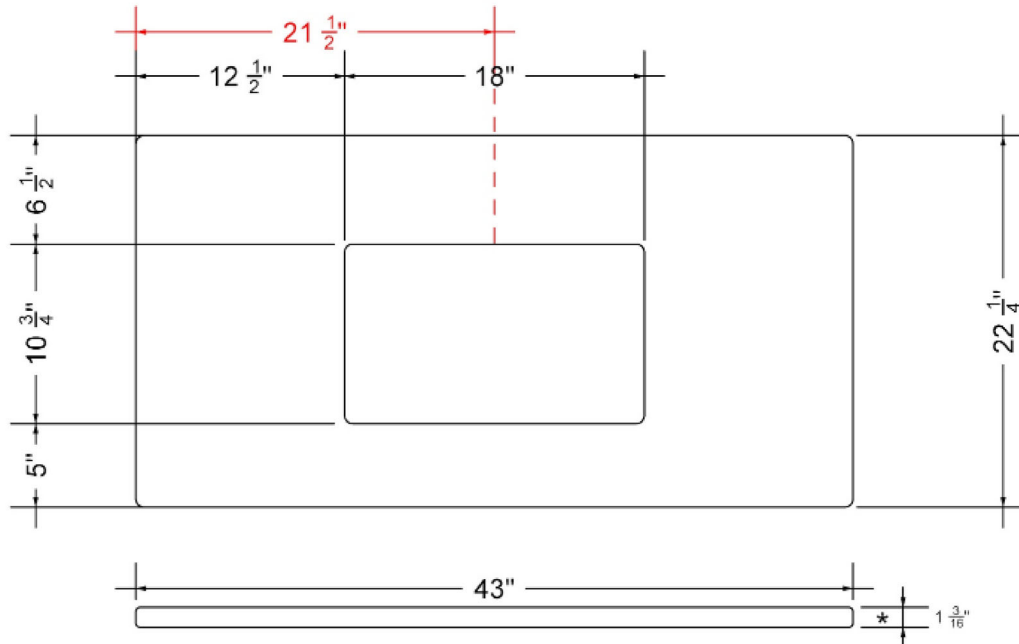

### Technical Information

All product dimensions are nominal.

- Installation: Vanity Top
- Number of deck holes: 0