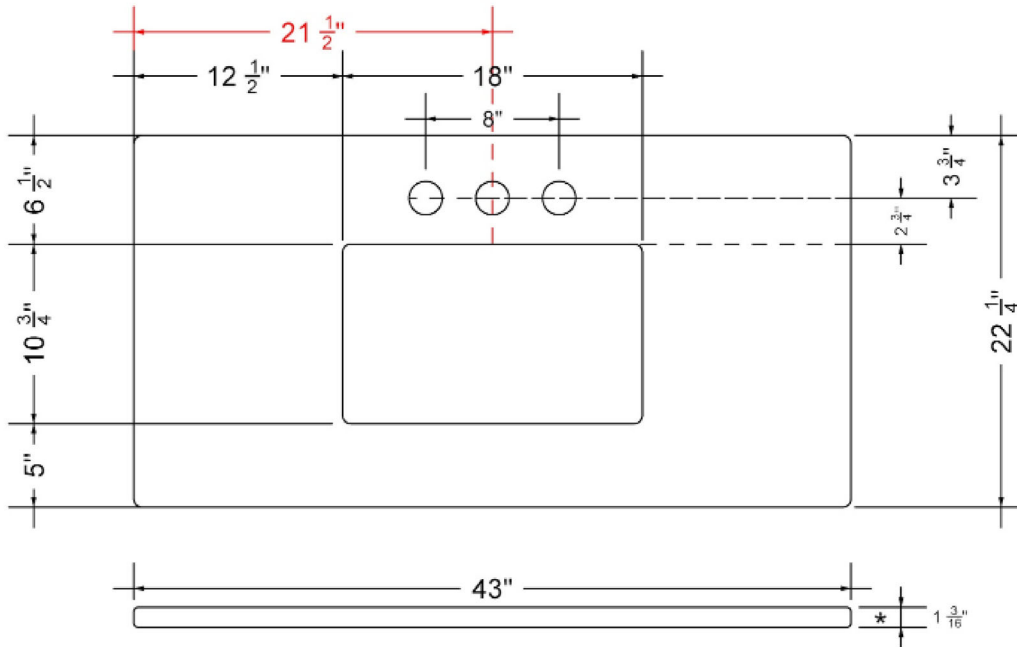

Technical Information

All product dimensions are nominal.

- Installation: Vanity Top
- Number of deck holes: 3

Notes

Install this product according to the installation instructions.