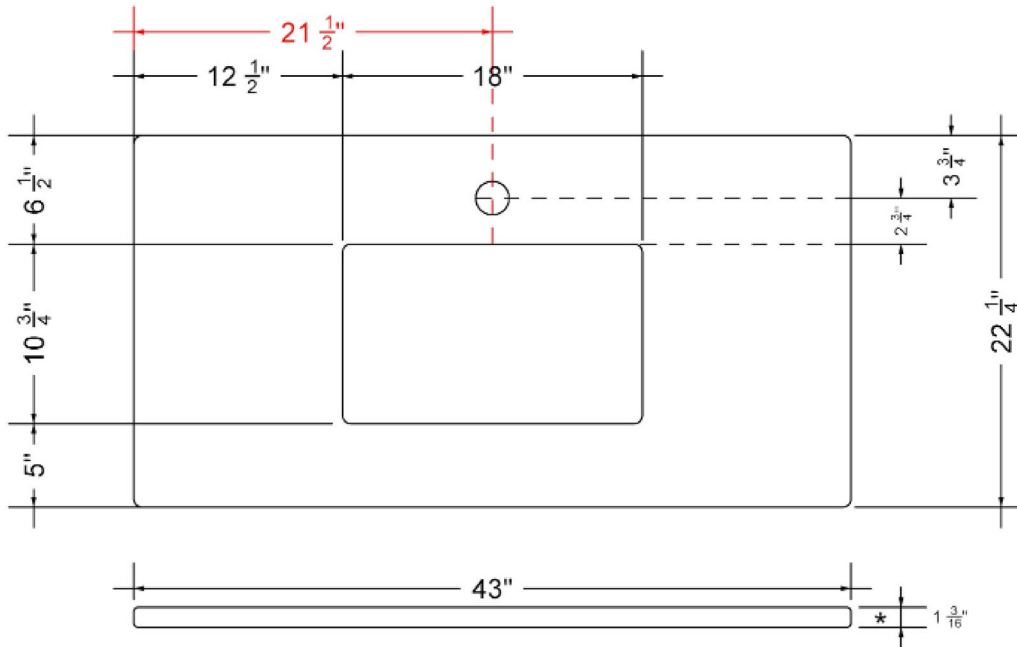

### Technical Information

All product dimensions are nominal.

- Installation: Vanity Top
- Number of deck holes: 1