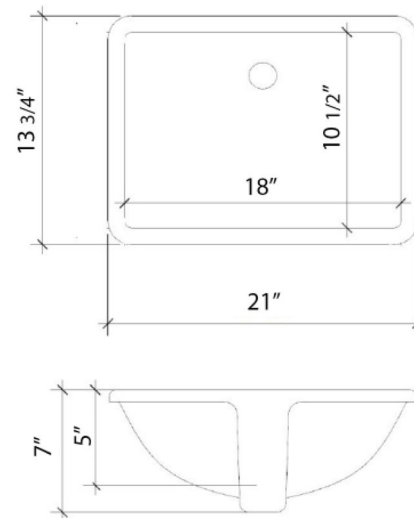

Sink Specifications

- 8" (203mm) deep
- 1-11/16" (43mm) drain opening
- Minimum cabinet size: 21"