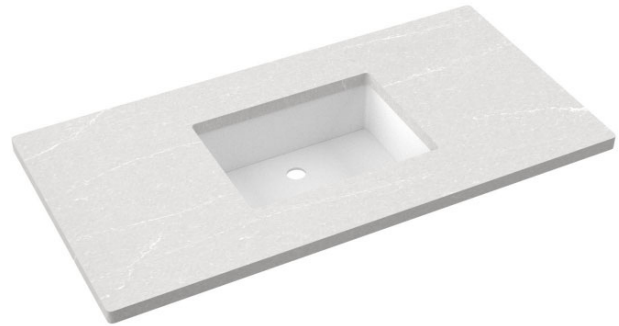

VANDERLOC

43" SILESTONE® QUARTZ VANITY TOP – Desert Silver
Single Rectangle Centered Sink (No faucet hole)

C-43-SRC-NH.ds

Features

- Square sink cutout
- Single and widespread faucet

Material

- Silestone® Quartz

Installation

- Vanity top
- No faucet hole
- Vanderloc® Rectangle Sink

Included Products

- Vanderloc® Rectangle Sink (White Porcelain)
- Sink mounting hardware (screws)

Optional Products

- C-43B.ds Silestone® Quartz backsplash

Codes/Standards

- N/A

Vanderloc® One-Year Limited Warranty

- For product warranty information visit www.vanderloc.com

Available Colors/Finishes

Color tiles intended for reference only.

Color	Code	Description
	DS	Desert Silver
	EC	Eternal Charcoal
	EN	Eternal Noir
	EG	Ethereal Glow
	HE	Helix
	WZ	White Zeus