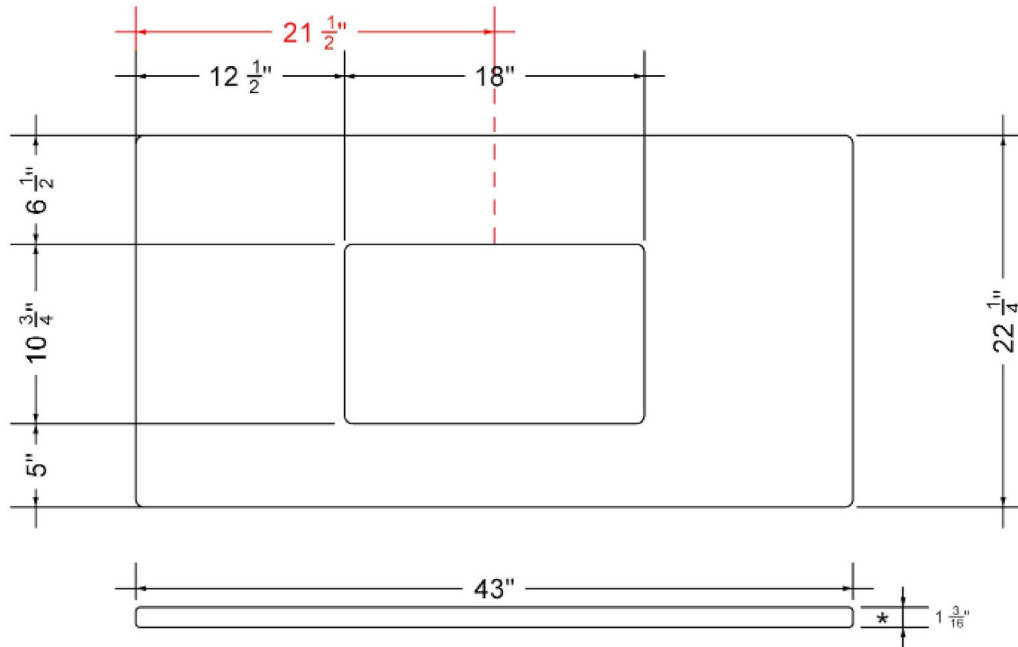

### Technical Information

All product dimensions are nominal.

- Installation: Vanity Top
- Number of deck holes: 0