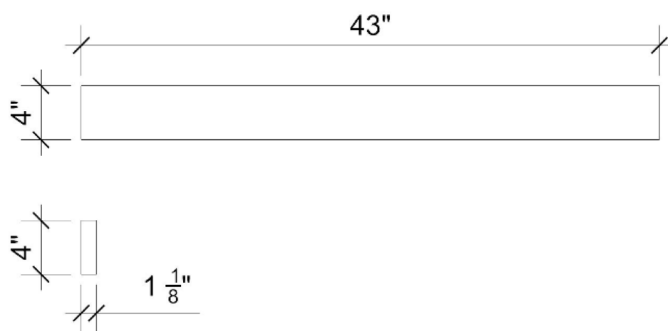

VANDERLOC

43" Quartz Backsplash Ethereal Glow **C-43B.eg**

Features

- 4" Quartz Backsplash

Material

- Silestone® Quartz

Codes/Standards

- None Applicable

Notes

- Install this product according to the installation instructions

Technical Information

- All product dimensions are nominal

Vanderloc® One-Year Limited Warranty

- For product warranty information visit www.vanderloc.com

Available Colors/Finishes

Color tiles intended for reference only.

Color	Code	Description
	DS	Desert Silver
	EC	Eternal Charcoal
	EN	Eternal Noir
	EG	Ethereal Glow
	HE	Helix
	WZ	White Zeus