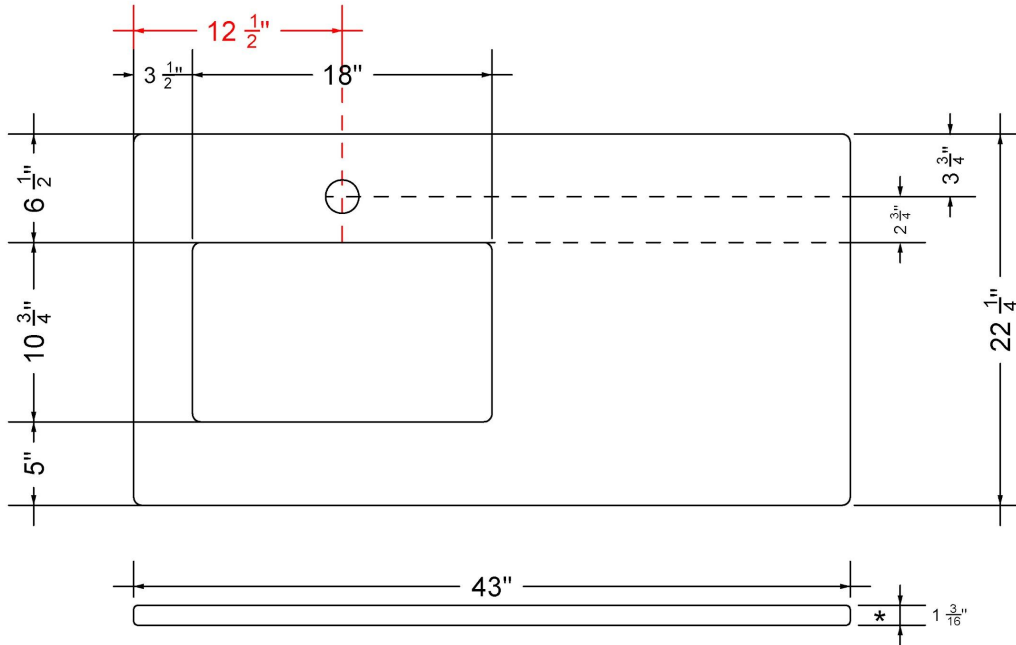

Technical Information

All product dimensions are nominal.

- Installation: Vanity Top
- Number of deck holes: 1

Notes

Install this product according to the installation instructions.