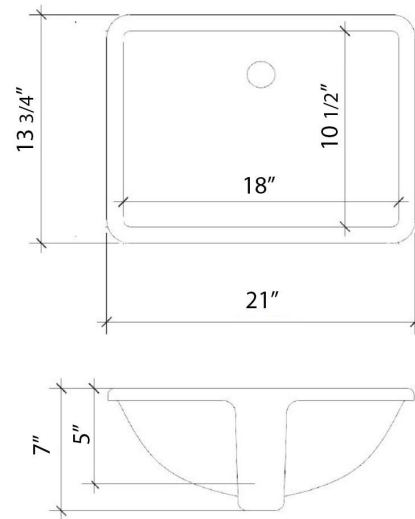

Technical Information

All product dimensions are nominal.

- Installation: Vanity Top
- Number of deck holes: 1

Notes

Install this product according to the installation instructions.

Sink Specifications

- 8" (203mm) deep
- 1-11/16" (43mm) drain opening
- Minimum cabinet size: 21"

C-43-SRLO-SH.ec

Technical Information

All product dimensions are nominal.

- Installation: Vanity Top
- Number of deck holes: 1

Notes

Install this product according to the installation instructions.

Sink Specifications

All product dimensions are nominal.

- Installation: Vanity Top
- Number of deck holes: 1

Notes

Install this product according to the installation instructions.

Sink Specifications

- 8" (203mm) deep
- 1-11/16" (43mm) drain opening
- Minimum cabinet size: 21"

Notes

Install this product according to the installation instructions.

Sink Specifications

- 8" (203mm) deep
- 1-11/16" (43mm) drain opening
- Minimum cabinet size: 21"

Features

- Square sink cutout
- Single and widespread faucet