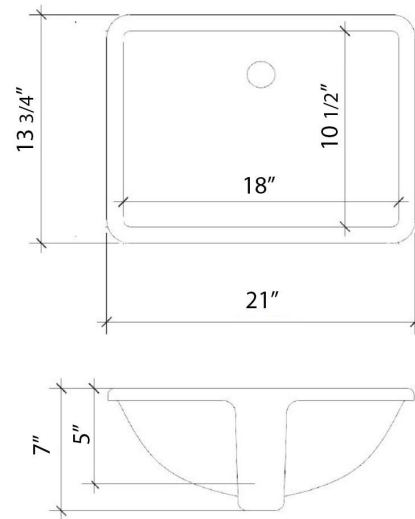

Technical Information

All product dimensions are nominal.

- Installation: Vanity Top
- Number of deck holes: 1

Notes

Install this product according to the installation instructions.

Sink Specifications

- 8" (203mm) deep
- 1-11/16" (43mm) drain opening
- Minimum cabinet size: 21"

Notes

Install this product according to the installation instructions.

Sink Specifications

- 8" (203mm) deep
- 1-11/16" (43mm) drain opening
- Minimum cabinet size: 21"

VANDERLOC

43" SILESTONE® QUARTZ VANITY TOP - Ethereal Glow Single Rectangle Left Offset Sink (Single faucet hole)