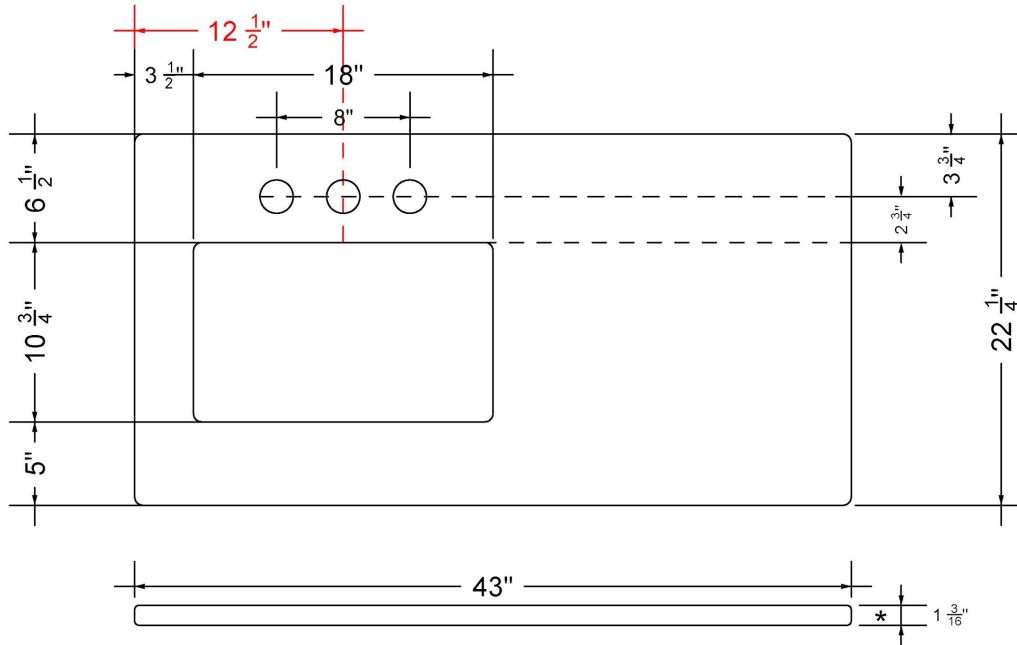

VANDERLOC

43" SILESTONE® QUARTZ VANITY TOP - Desert Silver
Single Rectangle Left Offset Sink (Widespread faucet hole)

C-43-SRLO-WS.ds

Technical Information

All product dimensions are nominal.

- Installation: Vanity Top
- Number of deck holes: 3

Notes

Install this product according to the installation instructions.