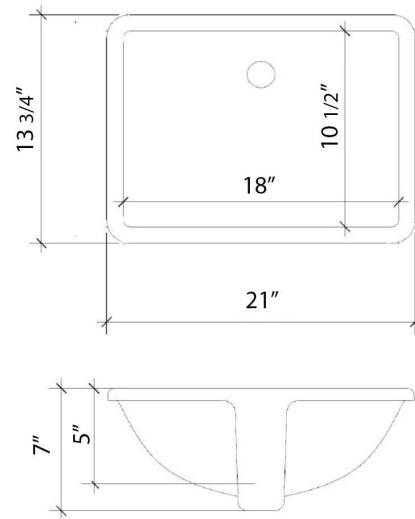

Technical Information

All product dimensions are nominal.

- Installation: Vanity Top
- Number of deck holes: 1

Notes

Install this product according to the installation instructions.

Sink Specifications

- 8" (203mm) deep
- 1-11/16" (43mm) drain opening
- Minimum cabinet size: 21"

C-43-SRLO-SH.ec

Technical Information

All product dimensions are nominal.

- Installation: Vanity Top
- Number of deck holes: 1

Notes

Install this product according to the installation instructions.

Sink Specifications

All product dimensions are nominal.

- Installation: Vanity Top
- Number of deck holes: 1

Notes

Install this product according to the installation instructions.

Sink Specifications

- 8" (203mm) deep
- 1-11/16" (43mm) drain opening
- Minimum cabinet size: 21"