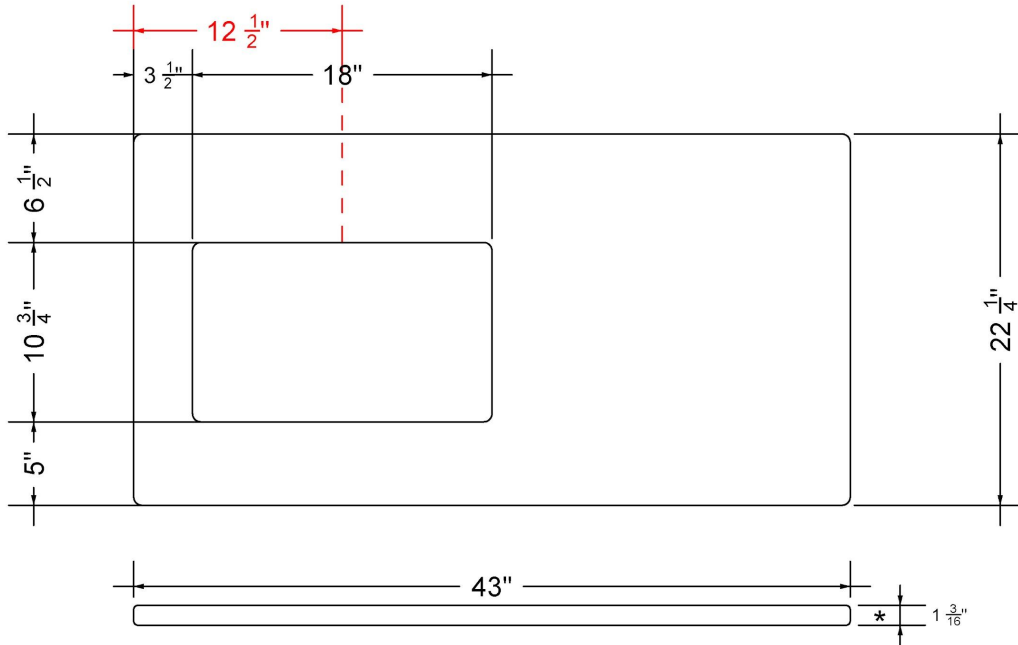

Technical Information

All product dimensions are nominal.

- Installation: Vanity Top
- Number of deck holes: 0

Notes

Install this product according to the installation instructions.