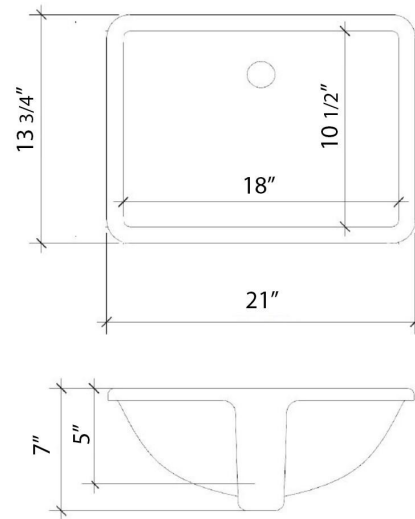

Technical Information

All product dimensions are nominal.

- Installation: Vanity Top
- Number of deck holes: 1

Notes

Install this product according to the installation instructions.

Sink Specifications

- 8" (203mm) deep
- 1-11/16" (43mm) drain opening
- Minimum cabinet size: 21"

C-43-SRLO-SH.ec

Technical Information

All product dimensions are nominal.

- Installation: Vanity Top
- Number of deck holes: 1

Notes

Install this product according to the installation instructions.

Sink Specifications

All product dimensions are nominal.

- Installation: Vanity Top
- Number of deck holes: 1

Notes

Install this product according to the installation instructions.

Sink Specifications

- 8" (203mm) deep
- 1-11/16" (43mm) drain opening
- Minimum cabinet size: 21"

C-43-SRLO-WS.ec

Technical Information

All product dimensions are nominal.

- Installation: Vanity Top
- Number of deck holes: 3

Notes

Install this product according to the installation instructions.

Sink Specifications