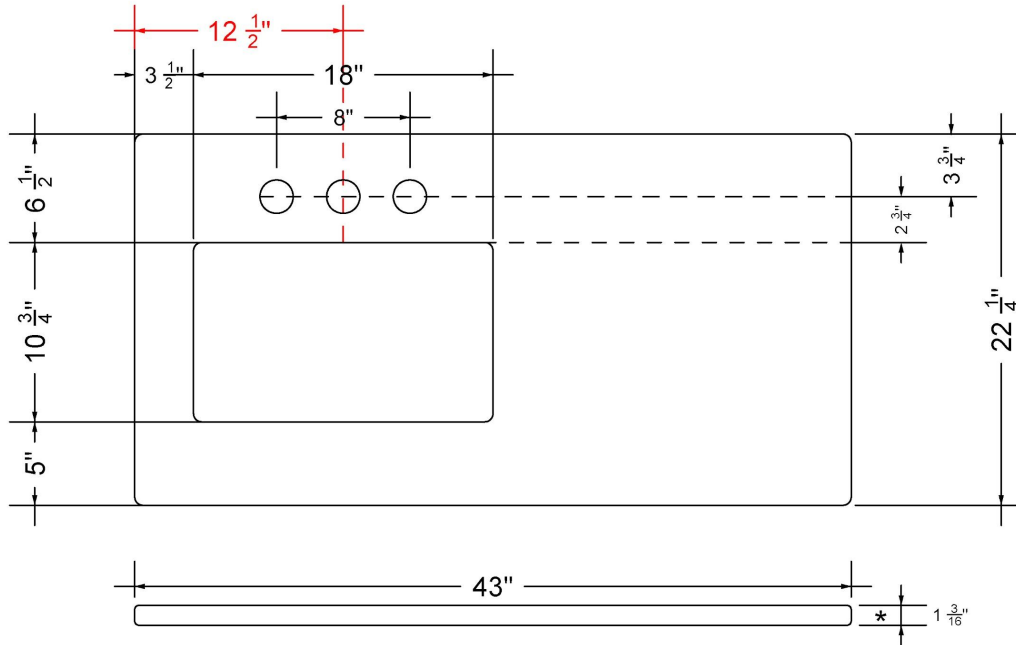

VANDERLOC

43" SILESTONE® QUARTZ VANITY TOP - Eternal Noir
Single Rectangle Left Offset Sink (Widespread faucet hole)

C-43-SRLO-WS.en

Technical Information

All product dimensions are nominal.

- Installation: Vanity Top
- Number of deck holes: 3

Notes

Install this product according to the installation instructions.