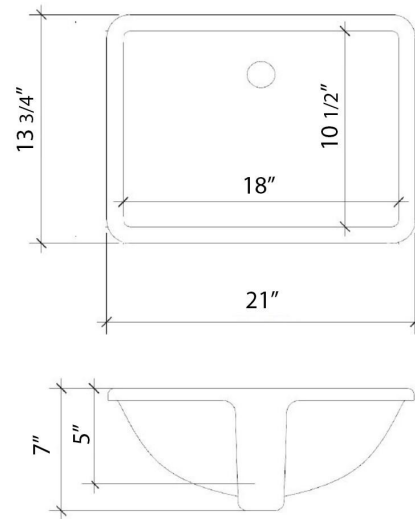

Technical Information

All product dimensions are nominal.

- Installation: Vanity Top
- Number of deck holes: 1

Notes

Install this product according to the installation instructions.

Sink Specifications

- 8" (203mm) deep
- 1-11/16" (43mm) drain opening
- Minimum cabinet size: 21"

C-43-SRLO-SH.ec

Technical Information

All product dimensions are nominal.

- Installation: Vanity Top
- Number of deck holes: 1

Notes

Install this product according to the installation instructions.

Sink Specifications

- 8" (203mm) deep
- 1-11/16" (43mm) drain opening
- Minimum cabinet size: 21"

VANDERLOC

43" SILESTONE® QUARTZ VANITY TOP - Eternal Noir Single Rectangle Left Offset Sink (Single faucet hole)

C-43-SRLO-SH.en