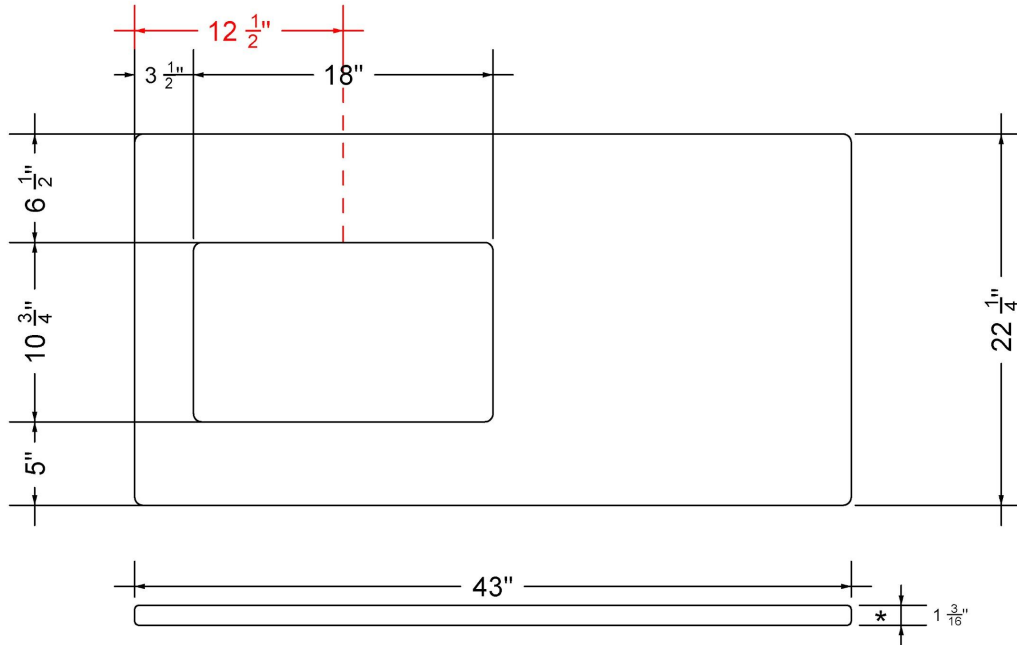

VANDERLOC

43" SILESTONE® QUARTZ VANITY TOP - Eternal Noir
Single Rectangle Left Offset Sink (No faucet hole)

C-43-SRLO-NH.en

Technical Information

All product dimensions are nominal.

- Installation: Vanity Top
- Number of deck holes: 0

Notes

Install this product according to the installation instructions.