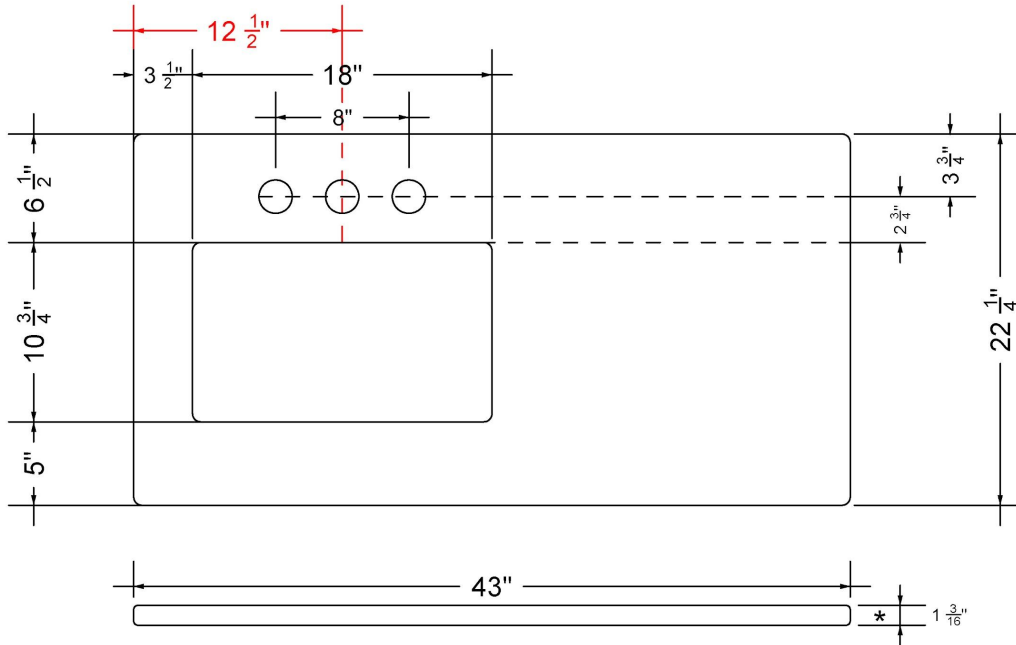

VANDERLOC

43" SILESTONE® QUARTZ VANITY TOP - Eternal Charcoal Single Rectangle Left Offset Sink (Widespread faucet hole)

C-43-SRLO-WS.ec

Technical Information

All product dimensions are nominal.

- Installation: Vanity Top
- Number of deck holes: 3

Notes

Install this product according to the installation instructions.