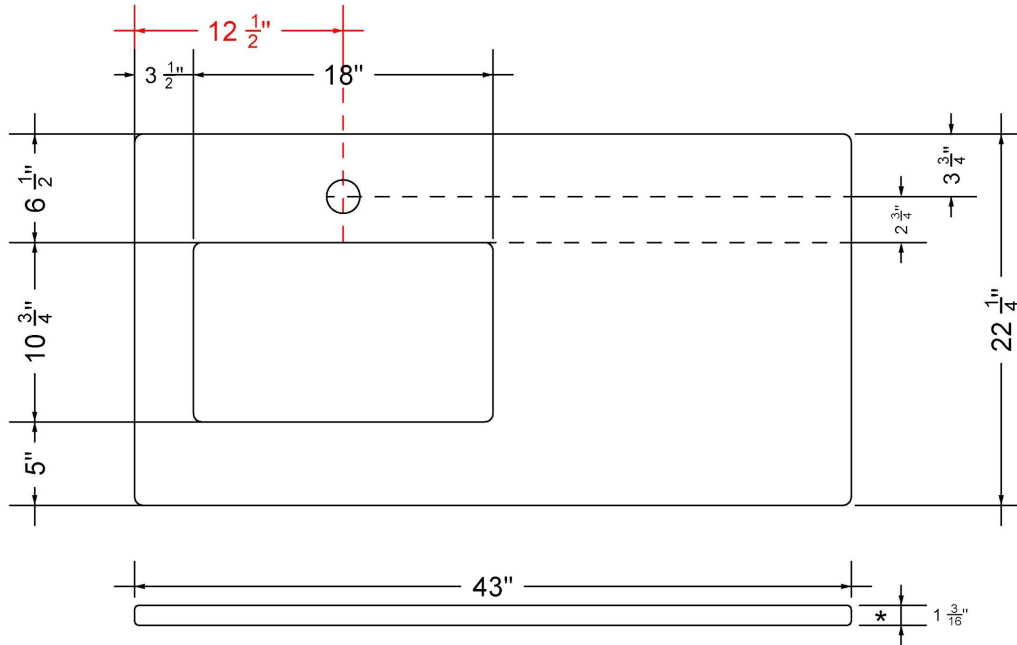

C-43-SRLO-SH.ec

Technical Information

All product dimensions are nominal.

- Installation: Vanity Top
- Number of deck holes: 1

Notes

Install this product according to the installation instructions.

Sink Specifications