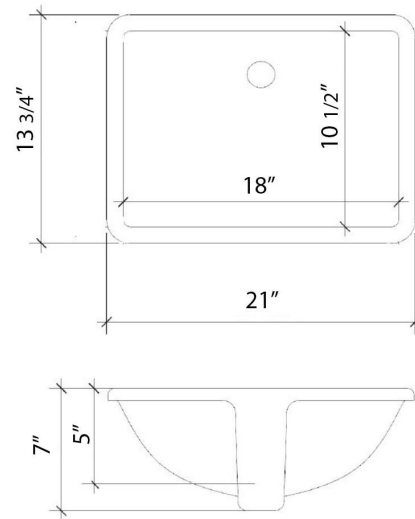

Technical Information

All product dimensions are nominal.

- Installation: Vanity Top
- Number of deck holes: 0

Notes

Install this product according to the installation instructions.

Sink Specifications

- 8" (203mm) deep
- 1-11/16" (43mm) drain opening
- Minimum cabinet size: 21"

Notes

Install this product according to the installation instructions.

Sink Specifications

- 8" (203mm) deep
- 1-11/16" (43mm) drain opening
- Minimum cabinet size: 21"

Vanderloc® reserves the right to make revisions without notice to product specifications. For the most current Specification Sheet, go to www.vanderloc.com