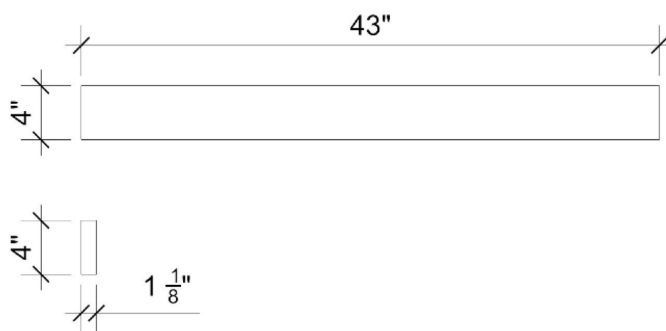

VANDERLOC

43" Quartz Backsplash Desert Silver **C-43B.ds**

Features

- 4" Quartz Backsplash

Material

- Silestone® Quartz

Codes/Standards

- None Applicable

Notes

- Install this product according to the installation instructions

Technical Information

- All product dimensions are nominal

Vanderloc® One-Year Limited Warranty

- For product warranty information visit www.vanderloc.com

Available Colors/Finishes

Color tiles intended for reference only.

Color	Code	Description
	DS	Desert Silver
	EC	Eternal Charcoal
	EN	Eternal Noir
	EG	Ethereal Glow
	HE	Helix
	WZ	White Zeus