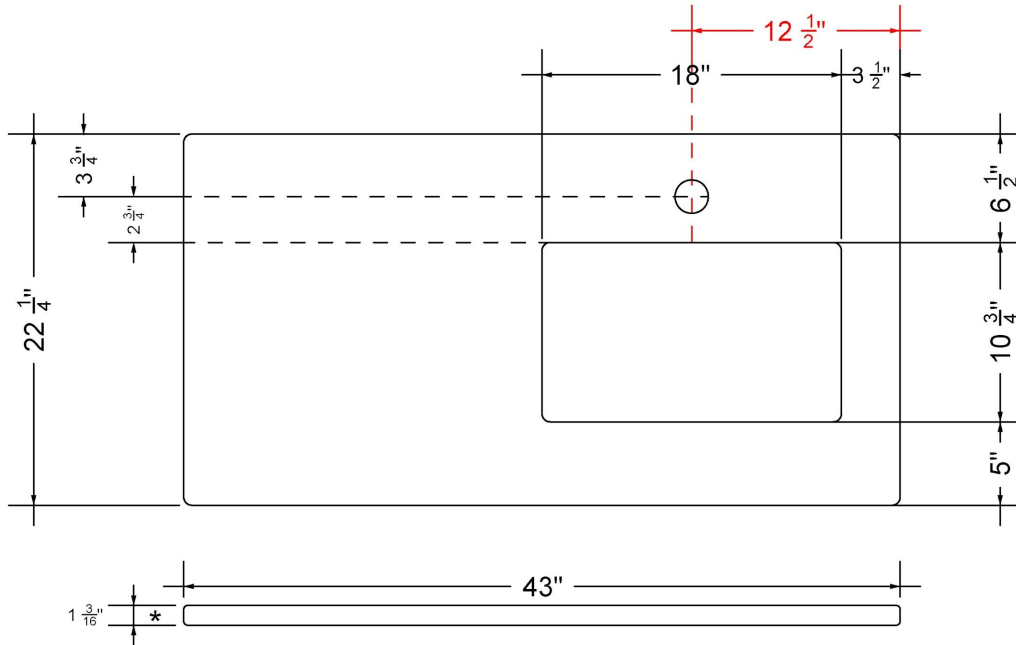

C-43-SRRO-SH.ec

Technical Information

All product dimensions are nominal.

- Installation: Vanity Top
- Number of deck holes: 1

Notes

Install this product according to the installation instructions.

Sink Specifications