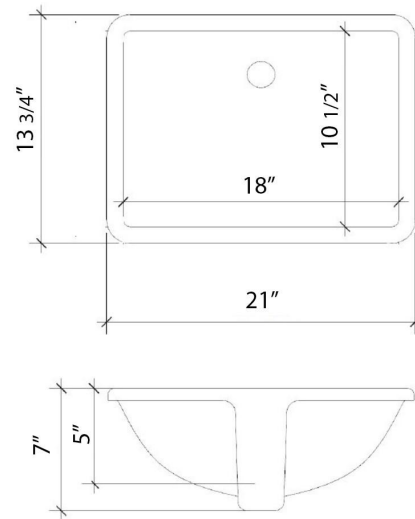

All product dimensions are nominal.

- Installation: Vanity Top
- Number of deck holes: 1

Notes

Install this product according to the installation instructions.

Sink Specifications

- 8" (203mm) deep
- 1-11/16" (43mm) drain opening
- Minimum cabinet size: 21"

Technical Information

All product dimensions are nominal.

- Installation: Vanity Top
- Number of deck holes: 1

Notes

Install this product according to the installation instructions.

Sink Specifications

- 8" (203mm) deep
- 1-11/16" (43mm) drain opening
- Minimum cabinet size: 21"

All product dimensions are nominal.

- Installation: Vanity Top
- Number of deck holes: 3

Notes

Install this product according to the installation instructions.

Sink Specifications

- 8" (203mm) deep
- 1-11/16" (43mm) drain opening
- Minimum cabinet size: 21"