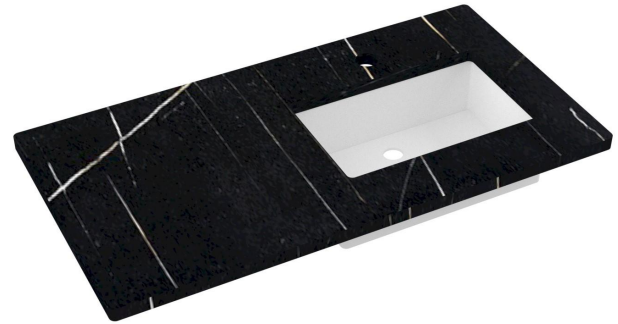

VANDERLOC

43" SILESTONE® QUARTZ VANITY TOP - Eternal Noir Single Rectangle Right Offset Sink (Single faucet hole)

C-43-SRRO-SH.en

Features

- Square sink cutout
- Single and widespread faucet

Material

- Silestone® Quartz

Installation

- Vanity top
- Single faucet hole
- Vanderloc® Rectangle Sink

Included Products

- Vanderloc® Rectangle Sink (White Porcelain)
- Sink mounting hardware (screws)

Optional Products

- C-43B.en Silestone® Quartz backsplash

Codes/Standards

- N/A

Vanderloc® One-Year Limited Warranty

- For product warranty information visit www.vanderloc.com

Available Colors/Finishes

Color tiles intended for reference only.

Color	Code	Description
	DS	Desert Silver
	EC	Eternal Charcoal
	EN	Eternal Noir
	EG	Ethereal Glow
	HE	Helix
	WZ	White Zeus