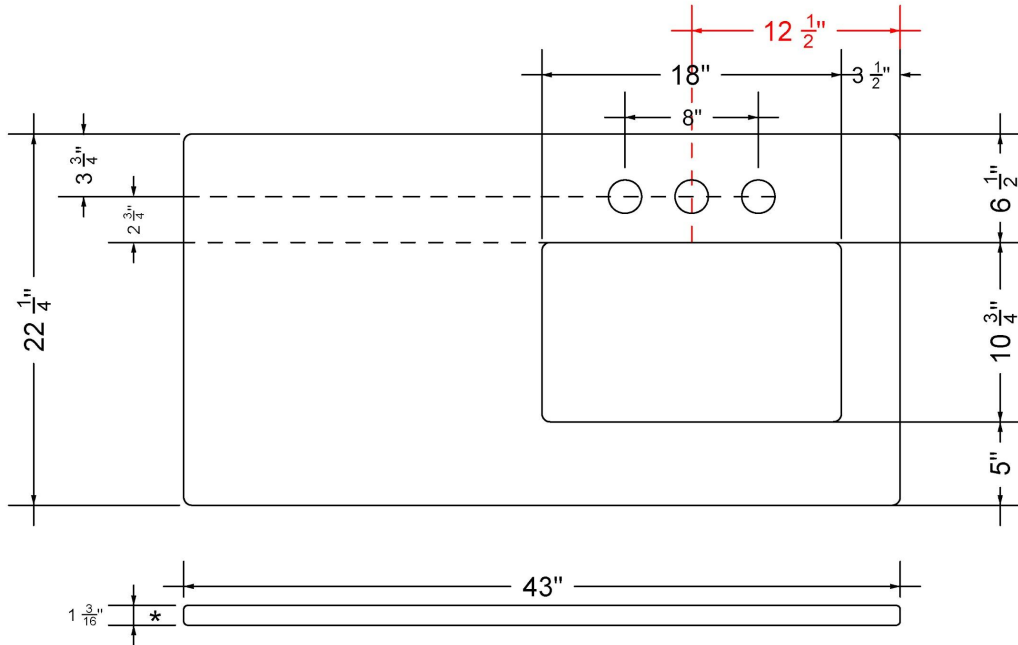

VANDERLOC

43" SILESTONE® QUARTZ VANITY TOP - Helix
Single Rectangle Right Offset Sink (Widespread faucet hole)

C-43-SRRO-WS.he

Technical Information

All product dimensions are nominal.

- Installation: Vanity Top
- Number of deck holes: 3

Notes

Install this product according to the installation instructions.