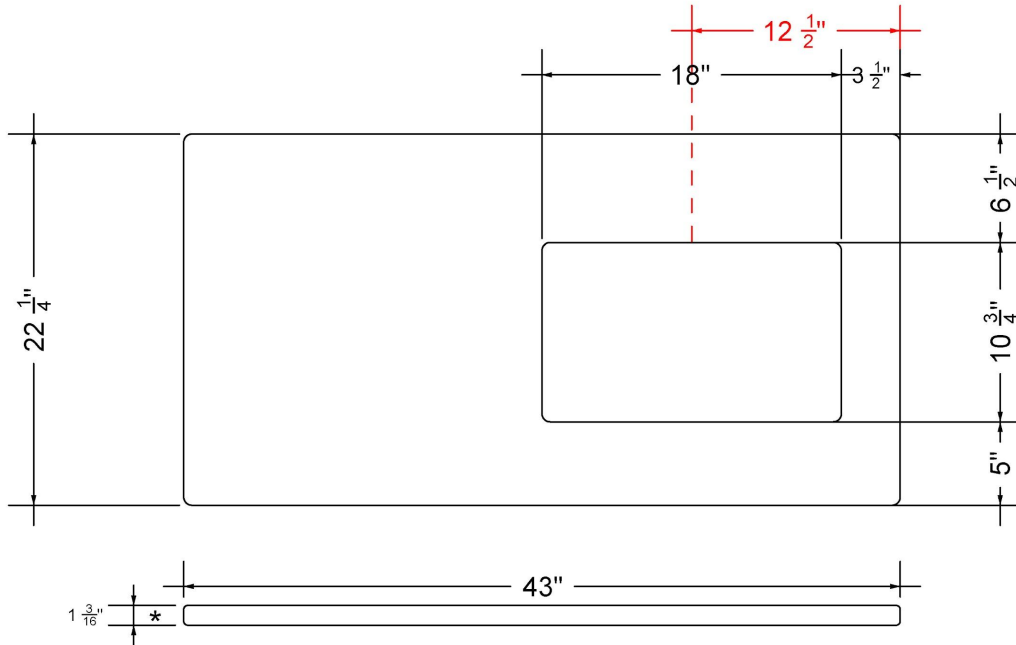

VANDERLOC

43" SILESTONE® QUARTZ VANITY TOP - Desert Silver
Single Rectangle Right Offset Sink (No faucet hole)

C-43-SRRO-NH.ds

Technical Information

All product dimensions are nominal.

- Installation: Vanity Top
- Number of deck holes: 0

Notes

Install this product according to the installation instructions.