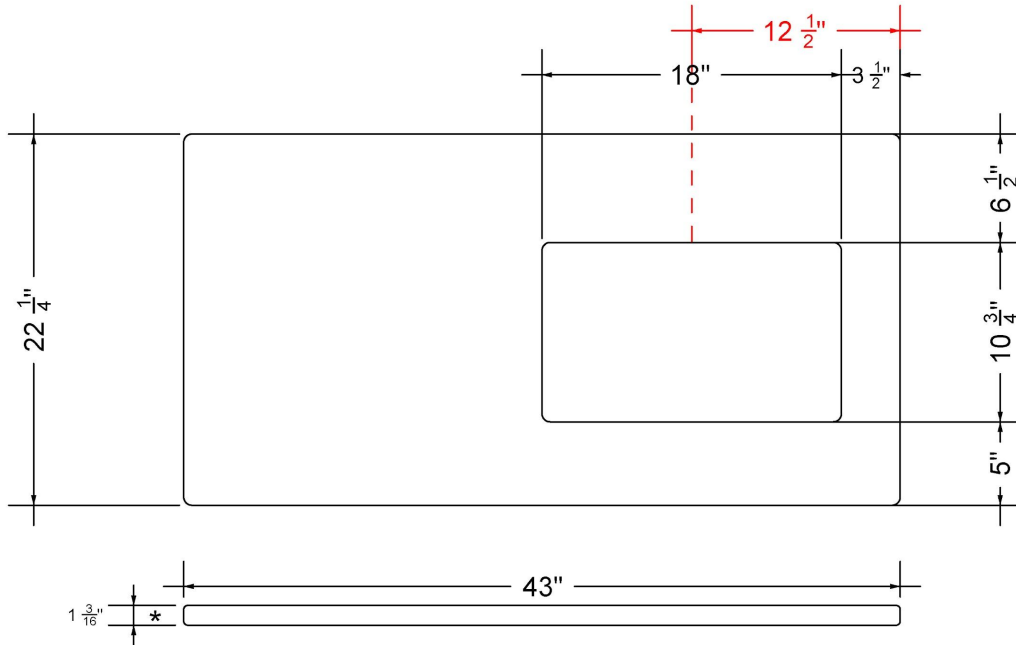

VANDERLOC

43" SILESTONE® QUARTZ VANITY TOP - Ethereal Glow
Single Rectangle Right Offset Sink (No faucet hole)

C-43-SRRO-NH.eg

Technical Information

All product dimensions are nominal.

- Installation: Vanity Top
- Number of deck holes: 0

Notes

Install this product according to the installation instructions.