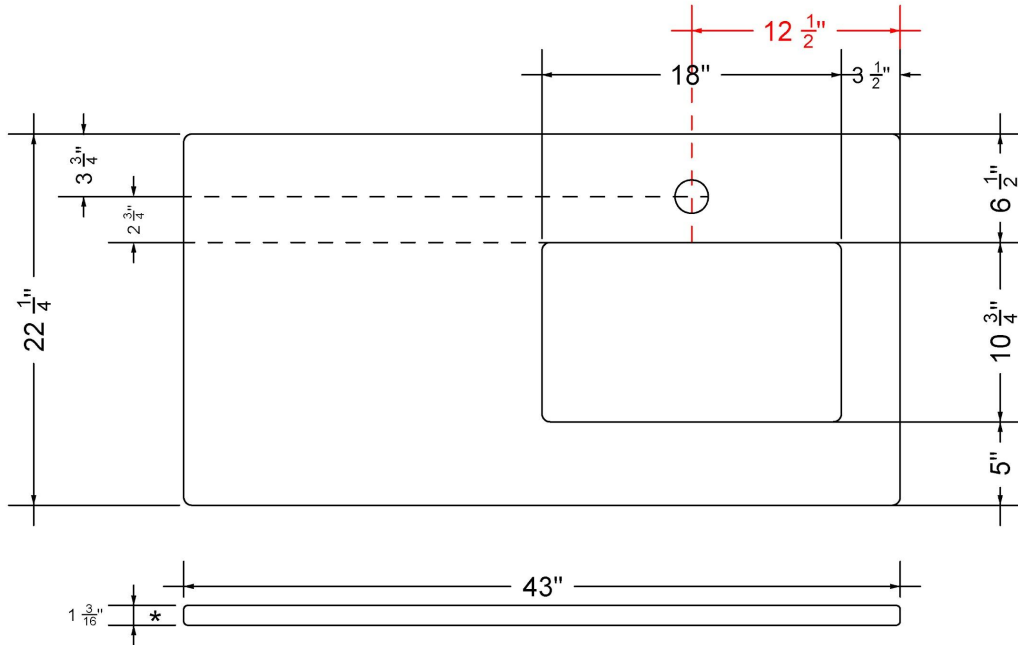

VANDERLOC

43" SILESTONE® QUARTZ VANITY TOP - Eternal Noir
Single Rectangle Right Offset Sink (Single faucet hole)

C-43-SRRO-SH.en

Technical Information

All product dimensions are nominal.

- Installation: Vanity Top
- Number of deck holes: 1

Notes

Install this product according to the installation instructions.