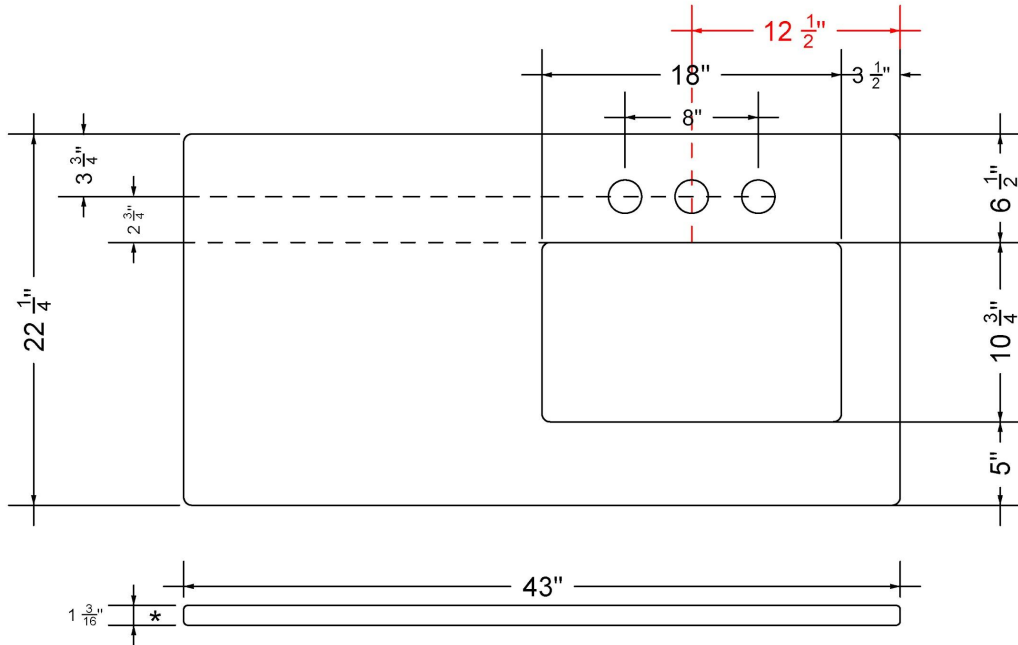

VANDERLOC

43" SILESTONE® QUARTZ VANITY TOP - Desert Silver
Single Rectangle Right Offset Sink (Widespread faucet hole)

C-43-SRRO-WS.ds

Technical Information

All product dimensions are nominal.

- Installation: Vanity Top
- Number of deck holes: 3

Notes

Install this product according to the installation instructions.