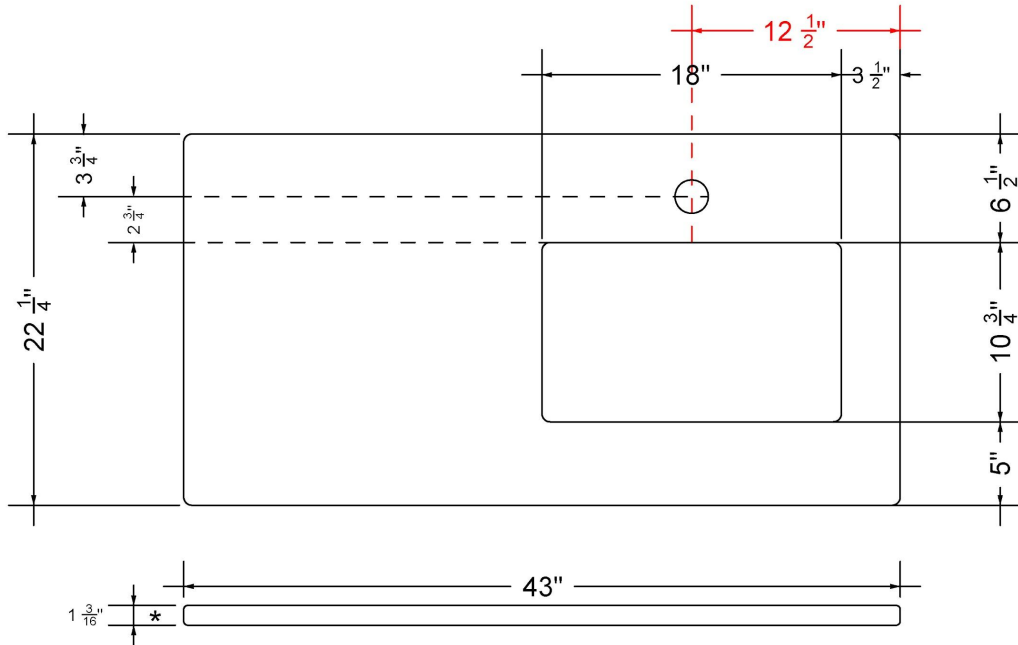

VANDERLOC

43" SILESTONE® QUARTZ VANITY TOP - Desert Silver
Single Rectangle Right Offset Sink (Single faucet hole)

C-43-SRRO-SH.ds

Technical Information

All product dimensions are nominal.

- Installation: Vanity Top
- Number of deck holes: 1