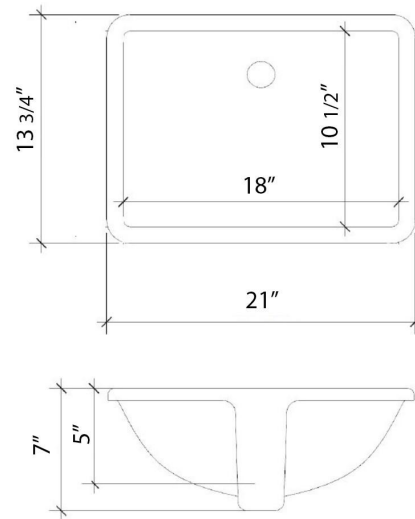

C-43-SRRO-SH.en

Technical Information

All product dimensions are nominal.

- Installation: Vanity Top
- Number of deck holes: 1

Notes

Install this product according to the installation instructions.

Sink Specifications

All product dimensions are nominal.

- Installation: Vanity Top
- Number of deck holes: 1

Notes

Install this product according to the installation instructions.

Sink Specifications

- 8" (203mm) deep
- 1-11/16" (43mm) drain opening
- Minimum cabinet size: 21"

Technical Information

All product dimensions are nominal.

- Installation: Vanity Top
- Number of deck holes: 1

Notes

Install this product according to the installation instructions.

Sink Specifications

- 8" (203mm) deep
- 1-11/16" (43mm) drain opening
- Minimum cabinet size: 21"

Technical Information

All product dimensions are nominal.

- Installation: Vanity Top
- Number of deck holes: 3

Notes

Install this product according to the installation instructions.

Sink Specifications

- 8" (203mm) deep
- 1-11/16" (43mm) drain opening
- Minimum cabinet size: 21"