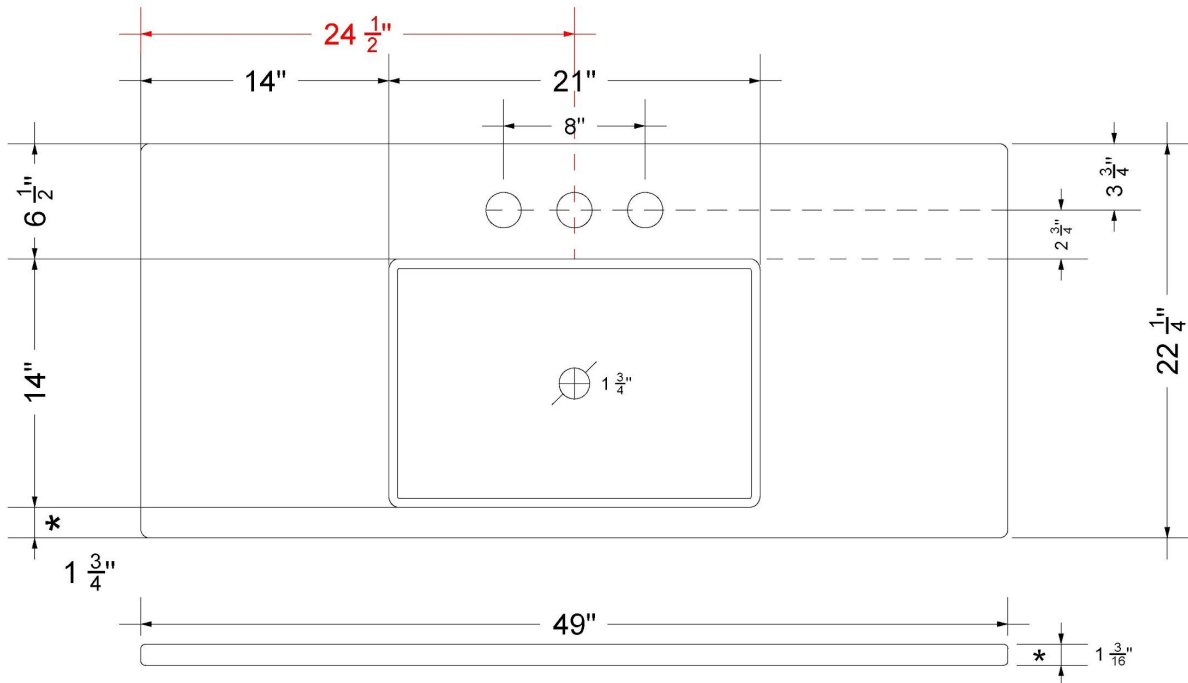

VANDERLOC

49" SILESTONE® QUARTZ VANITY TOP - Ethereal Glow
Single Vigo Centered Sink (Widespread faucet hole)

CV-49-S1C-WS.eg

Technical Information

All product dimensions are nominal.

- Installation: Vanity Top
- Number of deck holes: 3

Notes

Install this product according to the installation instructions.