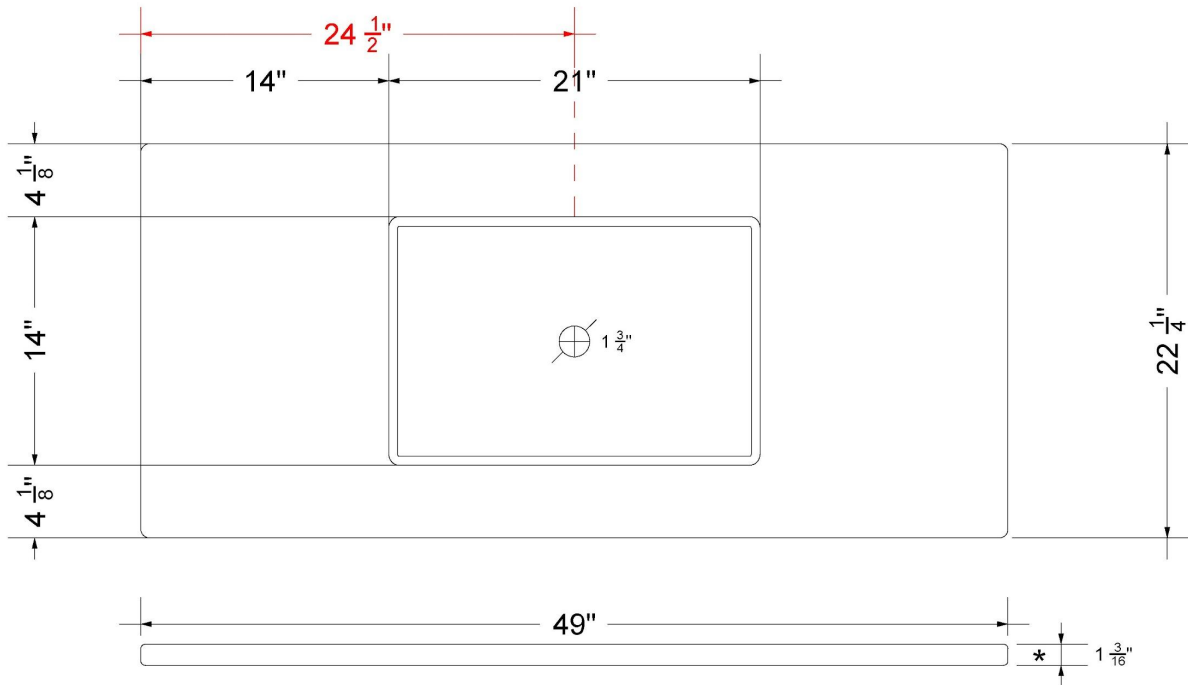

VANDERLOC

49" SILESTONE® QUARTZ VANITY TOP - Ethereal Glow
Single Vigo Centered Sink (No faucet hole)

CV-49-S1C-NH.eg

Technical Information

All product dimensions are nominal.

- Installation: Vanity Top
- Number of deck holes: 0

Notes

Install this product according to the installation instructions.