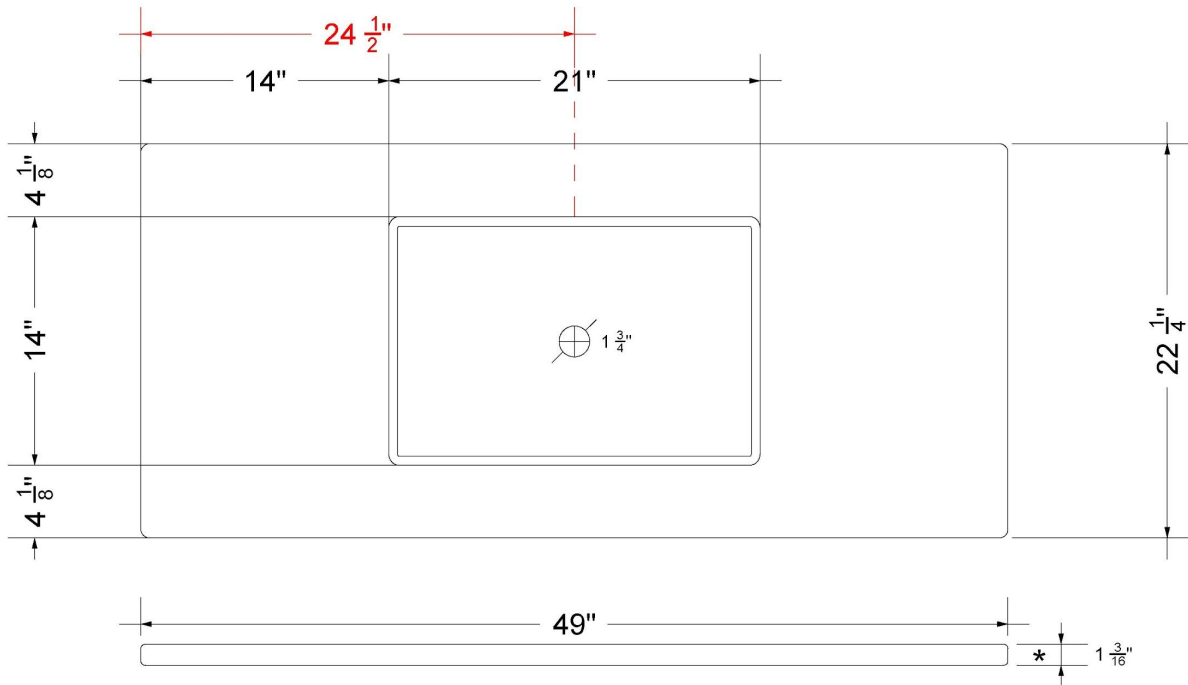

Technical Information

All product dimensions are nominal.

- Installation: Vanity Top
- Number of deck holes: 0

Notes

Install this product according to the installation instructions.

Sink Specifications

- 4-3/4" (82.55mm) deep
- 1-3/4" (6.35mm) drain opening
- Minimum cabinet size: 24"