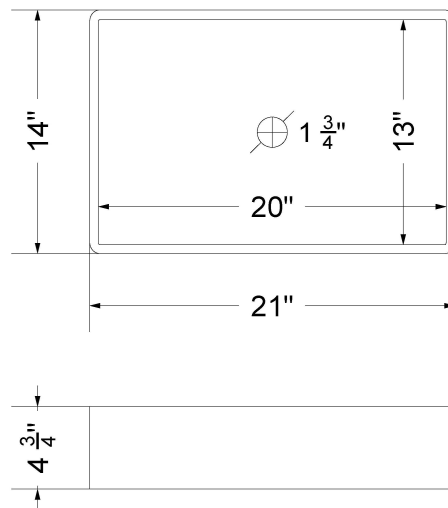

CV-49-S1C-SH.he

Technical Information

All product dimensions are nominal.

- Installation: Vanity Top
- Number of deck holes: 1

Notes

Install this product according to the installation instructions.

Sink Specifications

All product dimensions are nominal.

- Installation: Vanity Top
- Number of deck holes: 3

Notes

Install this product according to the installation instructions.

Sink Specifications

- 4-3/4" (82.55mm) deep
- 1-3/4" (6.35mm) drain opening
- Minimum cabinet size: 24"