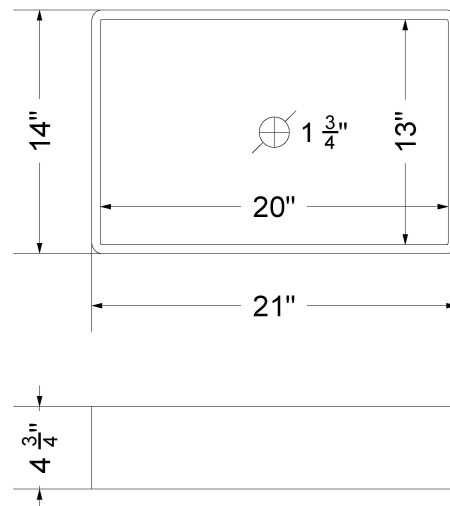

CV-49-S1C-NH.wz

Technical Information

All product dimensions are nominal.

- Installation: Vanity Top
- Number of deck holes: 0

Notes

Install this product according to the installation instructions.

Sink Specifications