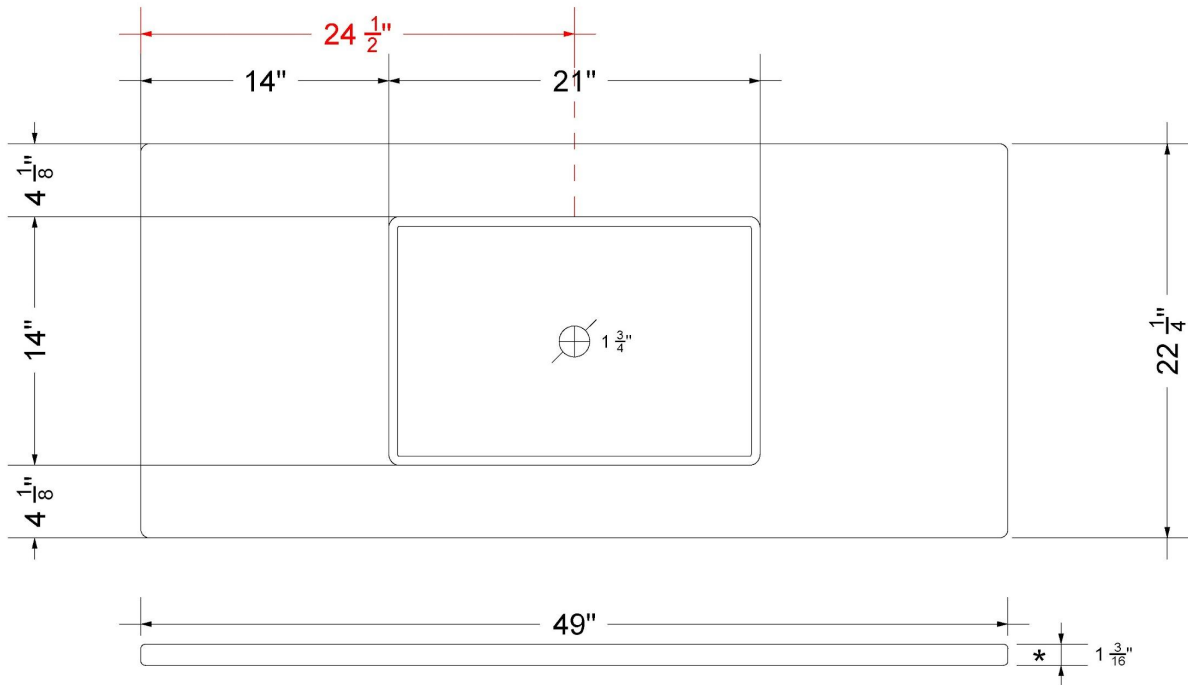

Technical Information

All product dimensions are nominal.

- Installation: Vanity Top
- Number of deck holes: 0

Notes

Install this product according to the installation instructions.