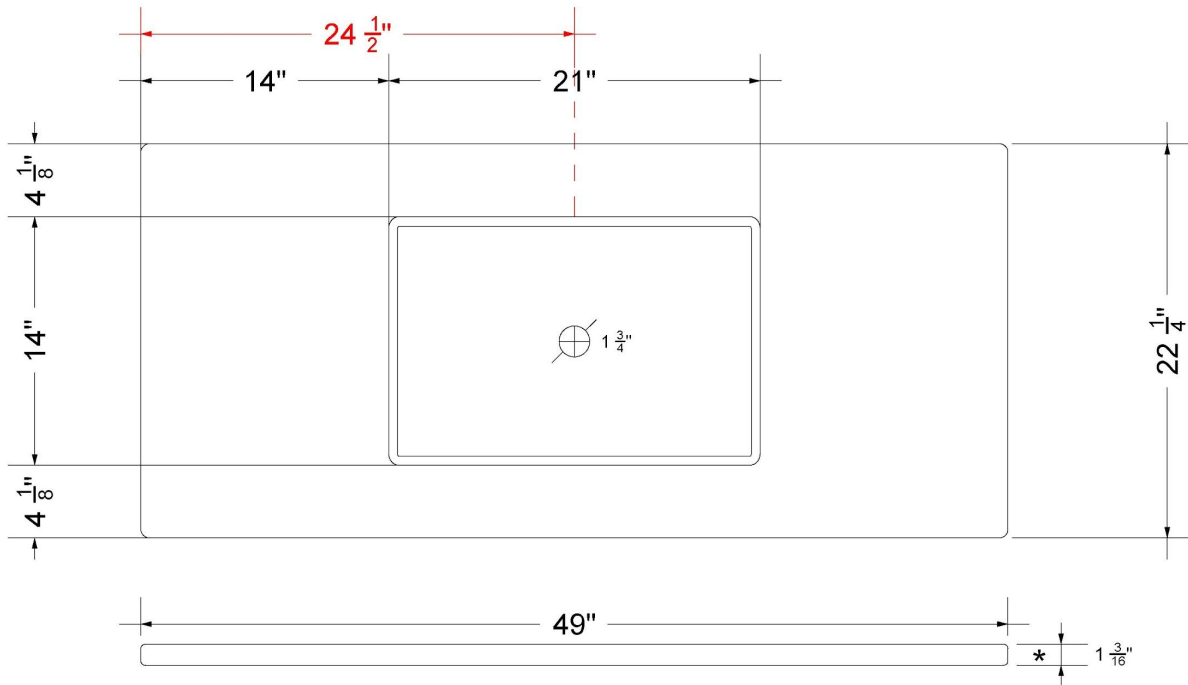

CV-49-S1C-NH.he

Technical Information

All product dimensions are nominal.

- Installation: Vanity Top
- Number of deck holes: 0

Notes

Install this product according to the installation instructions.

Sink Specifications