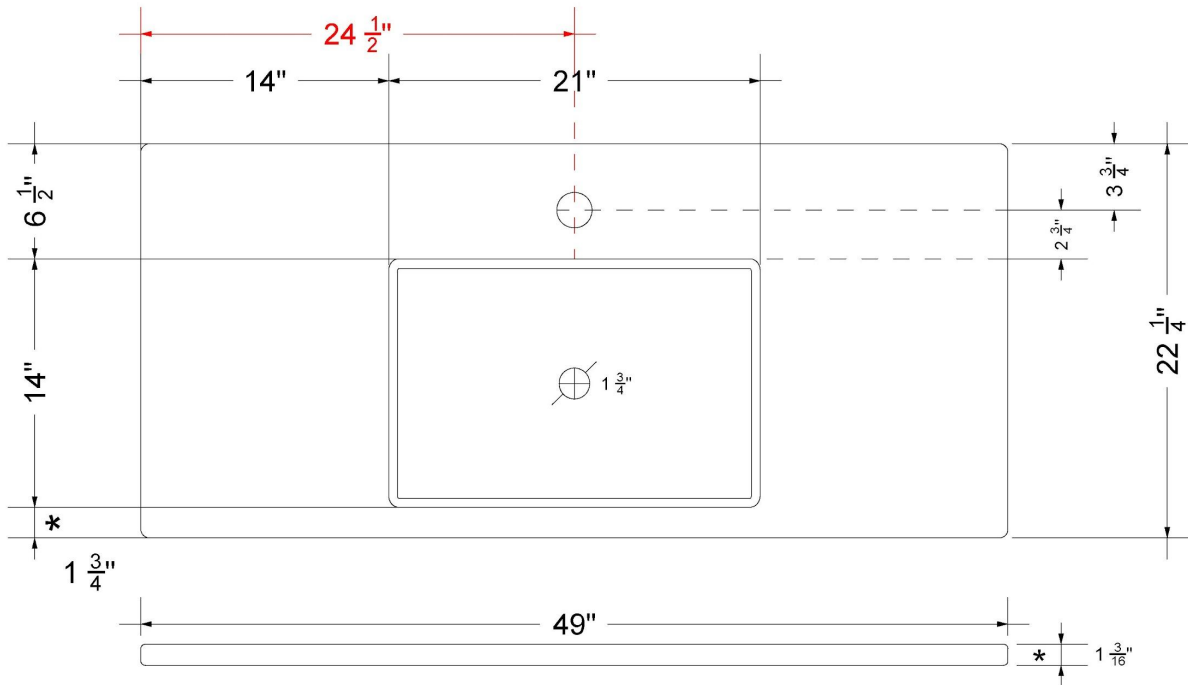

CV-49-S1C-SH.he

Technical Information

All product dimensions are nominal.

- Installation: Vanity Top
- Number of deck holes: 1

Notes

Install this product according to the installation instructions.

Sink Specifications