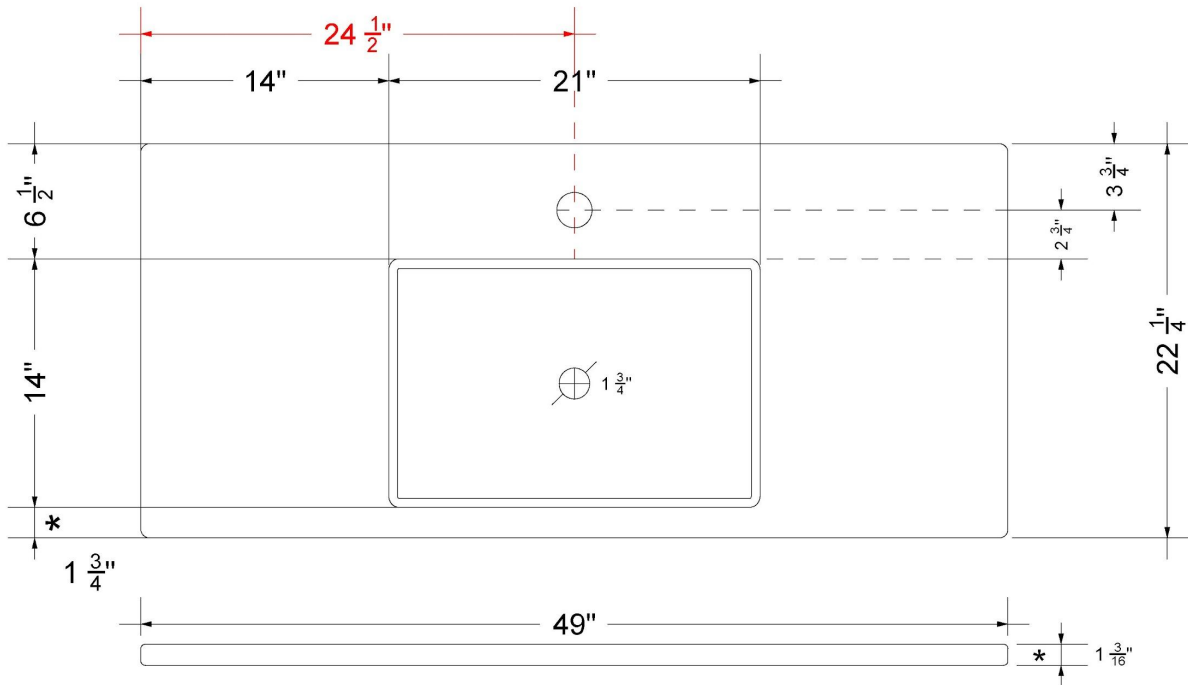

VANDERLOC

49" SILESTONE® QUARTZ VANITY TOP - Desert Silver
Single Vigo Centered Sink (Single faucet hole)

CV-49-S1C-SH.ds

Technical Information

All product dimensions are nominal.

- Installation: Vanity Top
- Number of deck holes: 1