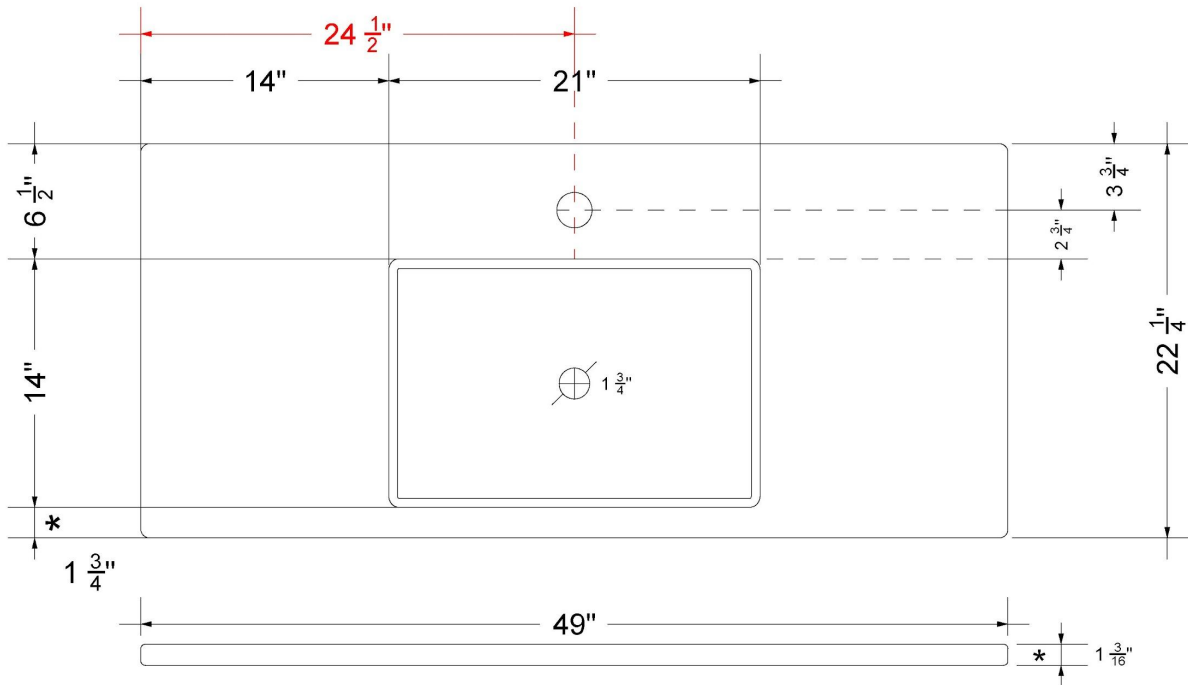

VANDERLOC

49" SILESTONE® QUARTZ VANITY TOP - Ethereal Glow
Single Vigo Centered Sink (Single faucet hole)

CV-49-S1C-SH.eg

Technical Information

All product dimensions are nominal.

- Installation: Vanity Top
- Number of deck holes: 1