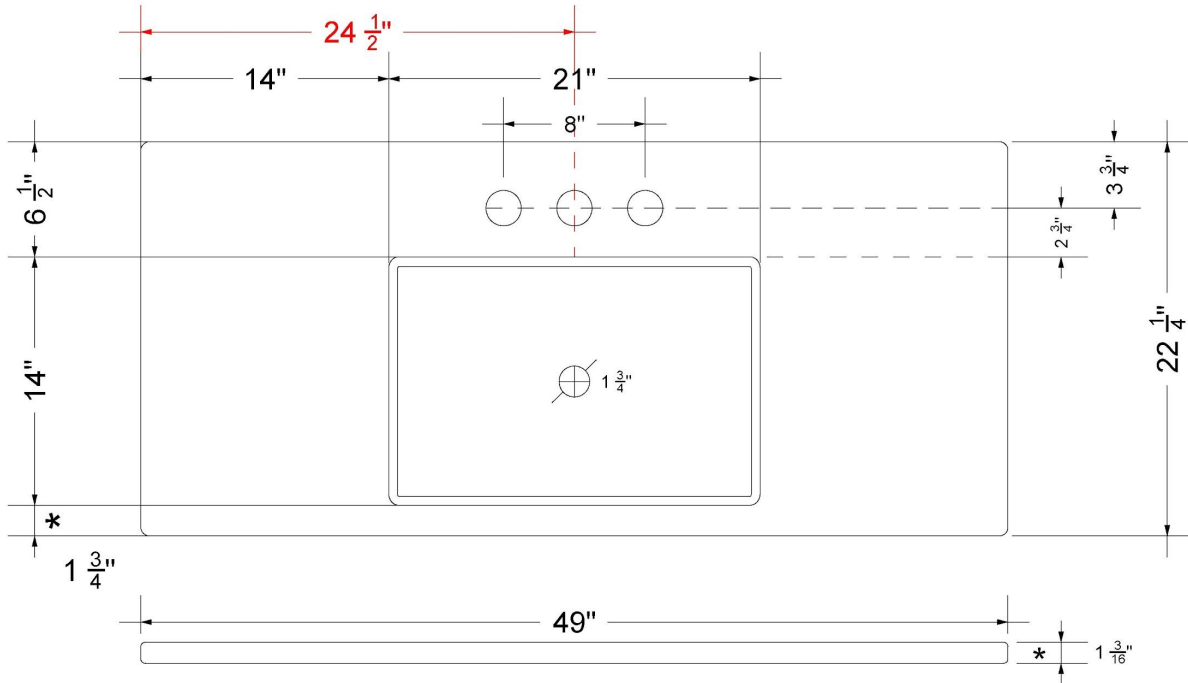

VANDERLOC

49" SILESTONE® QUARTZ VANITY TOP - Desert Silver Single Vigo Centered Sink (Widespread faucet hole)

CV-49-S1C-WS.ds

Technical Information

All product dimensions are nominal.

- Installation: Vanity Top
- Number of deck holes: 3

Notes

Install this product according to the installation instructions.