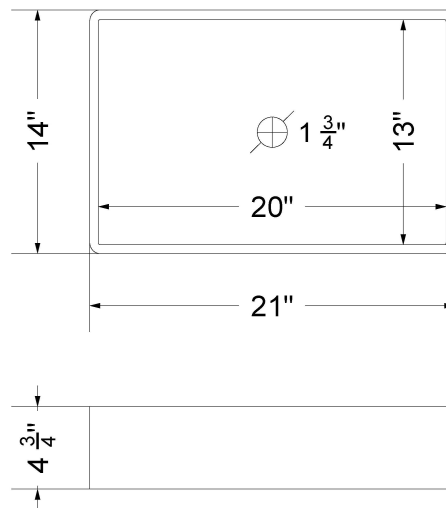

All product dimensions are nominal.

- Installation: Vanity Top
- Number of deck holes: 1

Notes

Install this product according to the installation instructions.

Sink Specifications

- 4-3/4" (82.55mm) deep
- 1-3/4" (6.35mm) drain opening
- Minimum cabinet size: 24"

Technical Information

All product dimensions are nominal.

- Installation: Vanity Top
- Number of deck holes: 1

Notes

Install this product according to the installation instructions.

Sink Specifications

- 4-3/4" (82.55mm) deep
- 1-3/4" (6.35mm) drain opening
- Minimum cabinet size: 24"

CV-49-S1C-WS.ds

Technical Information

All product dimensions are nominal.

- Installation: Vanity Top
- Number of deck holes: 3

Notes

Install this product according to the installation instructions.

Sink Specifications