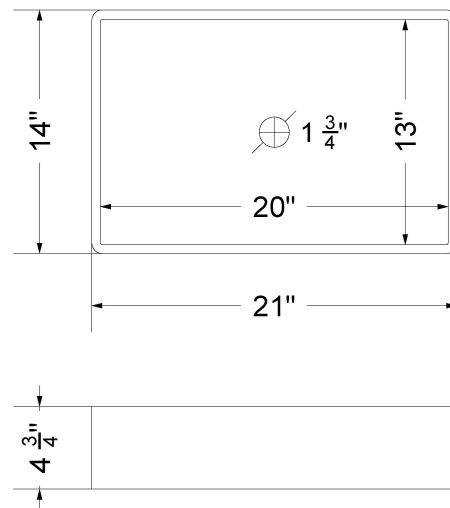

All product dimensions are nominal.

- Installation: Vanity Top
- Number of deck holes: 1

Notes

Install this product according to the installation instructions.

Sink Specifications

- 4-3/4" (82.55mm) deep
- 1-3/4" (6.35mm) drain opening
- Minimum cabinet size: 24"

CV-49-S1C-SH.he

Technical Information

All product dimensions are nominal.

- Installation: Vanity Top
- Number of deck holes: 1

Notes

Install this product according to the installation instructions.

Sink Specifications