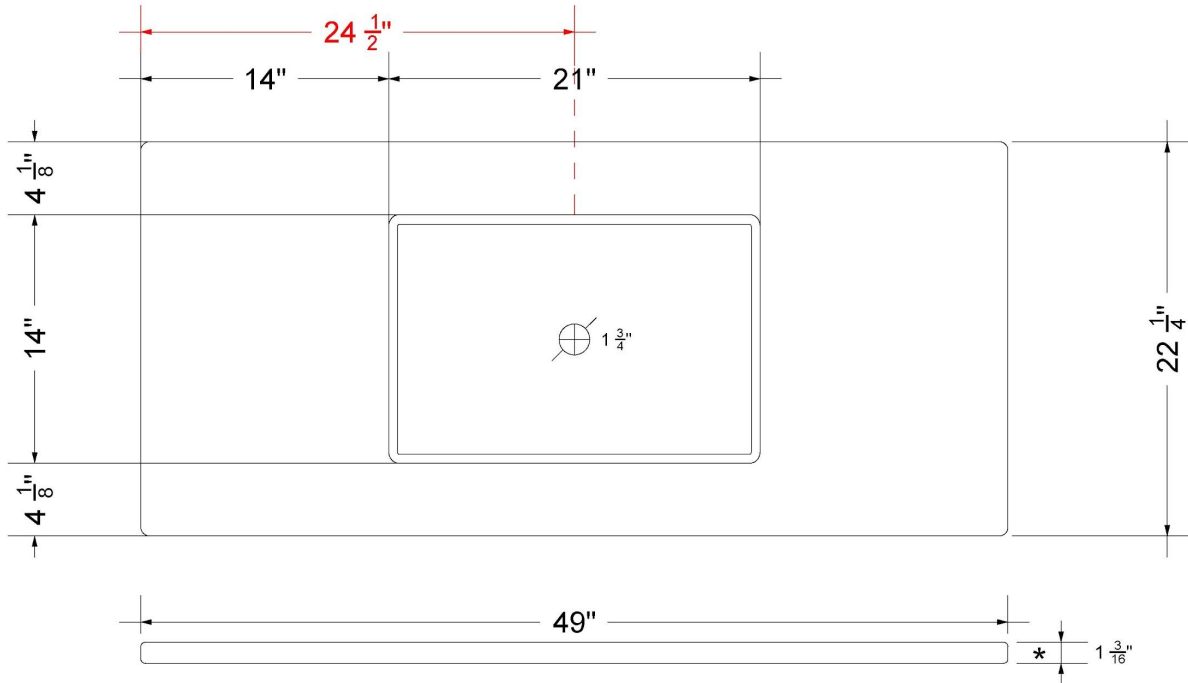

Technical Information

All product dimensions are nominal.

- Installation: Vanity Top
- Number of deck holes: 0

Notes

Install this product according to the installation instructions.