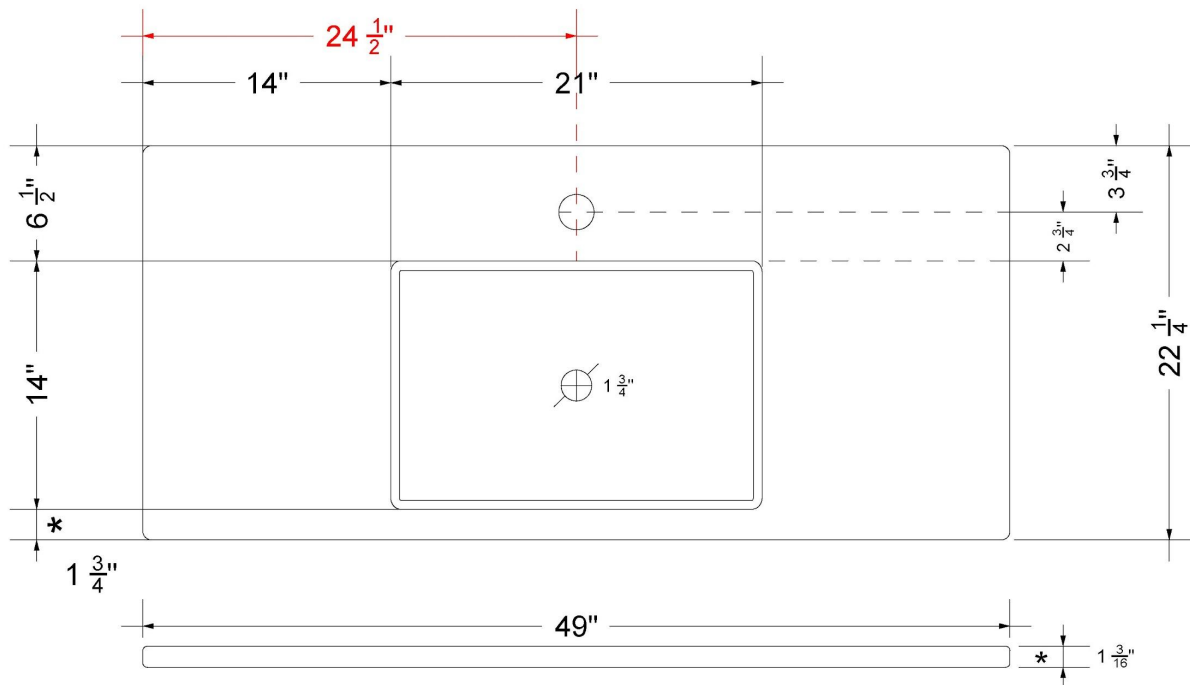

Technical Information

All product dimensions are nominal.

- Installation: Vanity Top
- Number of deck holes: 1

Notes

Install this product according to the installation instructions.

Sink Specifications

- 4-3/4" (82.55mm) deep
- 1-3/4" (6.35mm) drain opening
- Minimum cabinet size: 24"