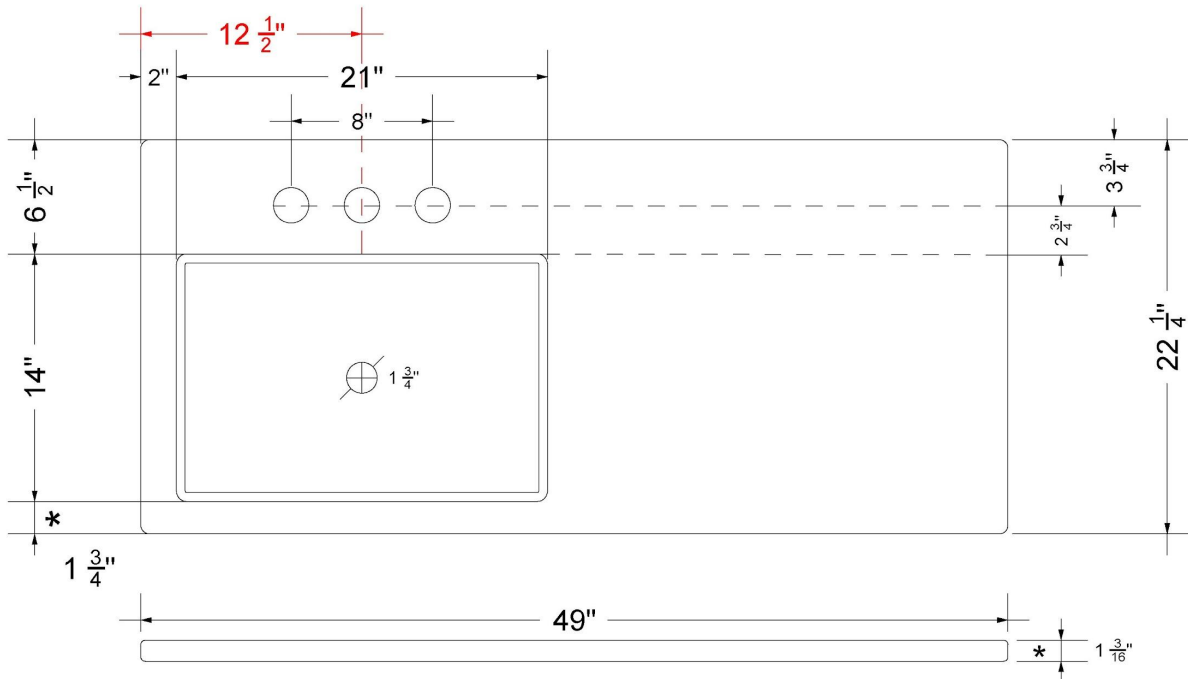

VANDERLOC

49" SILESTONE® QUARTZ VANITY TOP - Helix
Single Vigo Left Offset Sink (Widespread faucet hole)

CV-49-S1LO-WS.he

Technical Information

All product dimensions are nominal.

- Installation: Vanity Top
- Number of deck holes: 3

Notes

Install this product according to the installation instructions.