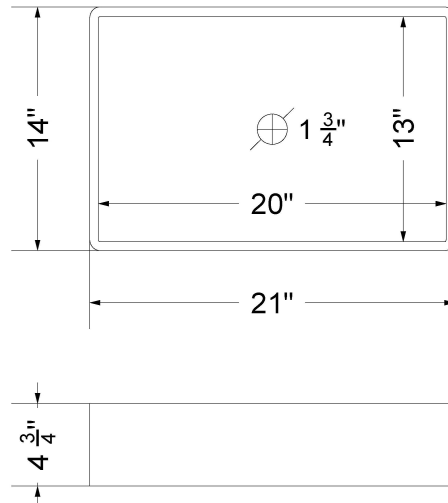

All product dimensions are nominal.

- Installation: Vanity Top
- Number of deck holes: 3

Notes

Install this product according to the installation instructions.

Sink Specifications

- 4-3/4" (82.55mm) deep
- 1-3/4" (6.35mm) drain opening
- Minimum cabinet size: 24"

Technical Information

All product dimensions are nominal.

- Installation: Vanity Top
- Number of deck holes: 0

Notes

Install this product according to the installation instructions.

Sink Specifications

- 4-3/4" (82.55mm) deep
- 1-3/4" (6.35mm) drain opening
- Minimum cabinet size: 24"