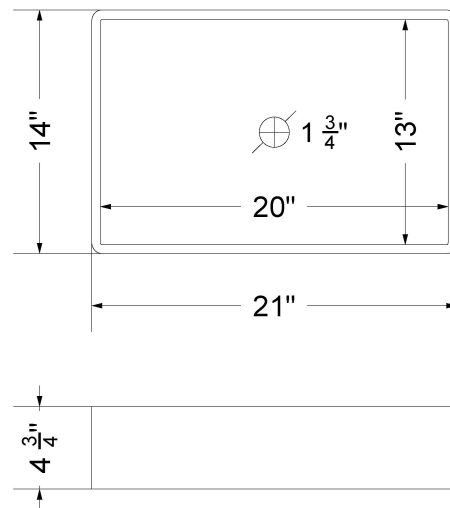

VANDERLOC

49" SILESTONE® QUARTZ VANITY TOP - Helix
Single Vigo Left Offset Sink (Widespread faucet hole)

CV-49-S1LO-WS.he

Technical Information

All product dimensions are nominal.

- Installation: Vanity Top
- Number of deck holes: 3

Notes

Install this product according to the installation instructions.

Sink Specifications

- 4-3/4" (82.55mm) deep
- 1-3/4" (6.35mm) drain opening
- Minimum cabinet size: 24"

VANDERLOC

49" SILESTONE® QUARTZ VANITY TOP - White Zeus
Single Vigo Left Offset Sink (Widespread faucet hole)