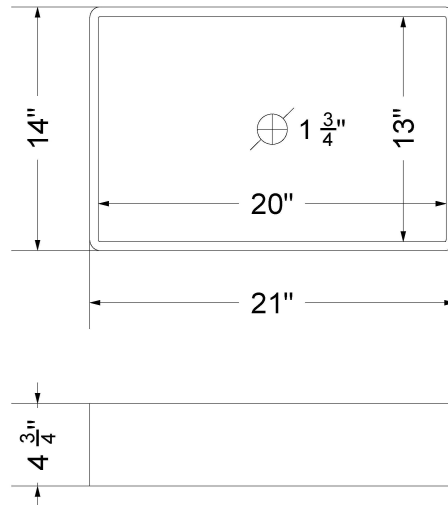

All product dimensions are nominal.

- Installation: Vanity Top
- Number of deck holes: 3

Notes

Install this product according to the installation instructions.

Sink Specifications

- 4-3/4" (82.55mm) deep
- 1-3/4" (6.35mm) drain opening
- Minimum cabinet size: 24"

Technical Information

All product dimensions are nominal.

- Installation: Vanity Top
- Number of deck holes: 0

Notes

Install this product according to the installation instructions.

Sink Specifications

- 4-3/4" (82.55mm) deep
- 1-3/4" (6.35mm) drain opening
- Minimum cabinet size: 24"