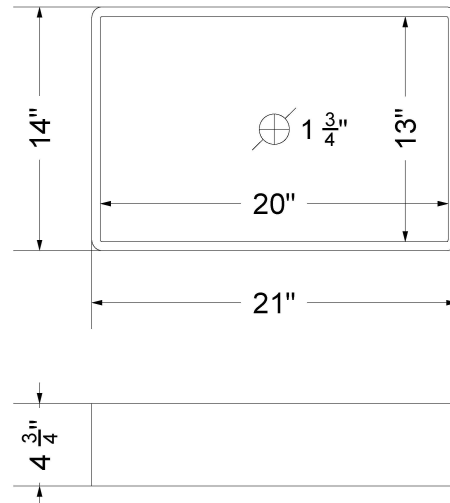

All product dimensions are nominal.

- Installation: Vanity Top
- Number of deck holes: 0

Notes

Install this product according to the installation instructions.

Sink Specifications

- 4-3/4" (82.55mm) deep
- 1-3/4" (6.35mm) drain opening
- Minimum cabinet size: 24"