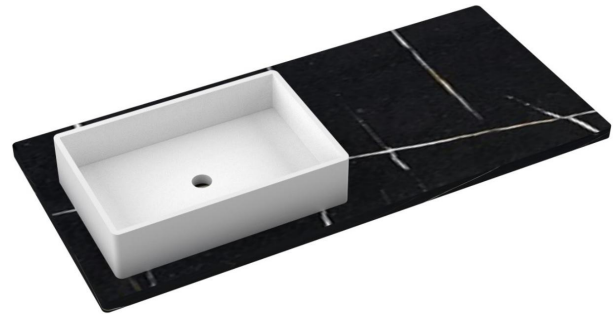

VANDERLOC

49" SILESTONE® QUARTZ VANITY TOP - Eternal Noir
Single Vigo Left Offset Sink (Widespread faucet hole)

CV-49-S1LO-WS.en

Features

- Matte Stone™ Vessel Sink
- Single and widespread faucet

Material

- Silestone® Quartz
- White Matte Stone™

Installation

- Vanity top
- Widespread faucet hole

Included Products

- Vigo Magnolia Matte Stone™ Vessel Bathroom Sink

Optional Products

- C-49B.en Silestone® Quartz backsplash

Codes/Standards

- N/A

Vanderloc® One-Year Limited Warranty

- For product warranty information visit www.vanderloc.com

Available Colors/Finishes

Color tiles intended for reference only.

Color	Code	Description
	DS	Desert Silver
	EC	Eternal Charcoal
	EN	Eternal Noir
	EG	Ethereal Glow
	HE	Helix
	WZ	White Zeus