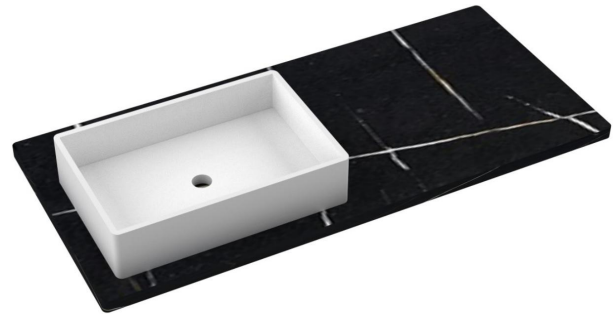

VANDERLOC

49" SILESTONE® QUARTZ VANITY TOP - Eternal Noir Single Vigo Left Offset Sink (Single faucet hole)

CV-49-S1LO-SH.en

Features

- Matte Stone™ Vessel Sink
- Single and widespread faucet

Material

- Silestone® Quartz
- White Matte Stone™

Installation

- Vanity top
- Single faucet hole

Included Products

- Vigo Magnolia Matte Stone™ Vessel Bathroom Sink

Optional Products

- C-49B.en Silestone® Quartz backsplash

Codes/Standards

- N/A

Vanderloc® One-Year Limited Warranty

- For product warranty information visit www.vanderloc.com

Available Colors/Finishes

Color tiles intended for reference only.

Color	Code	Description
	DS	Desert Silver
	EC	Eternal Charcoal
	EN	Eternal Noir
	EG	Ethereal Glow
	HE	Helix
	WZ	White Zeus