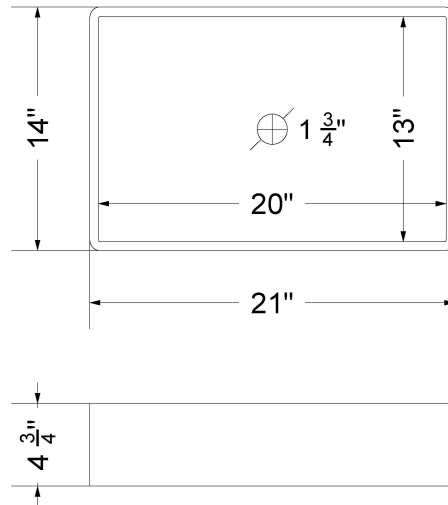

Notes

Install this product according to the installation instructions.

Sink Specifications

- 4-3/4" (82.55mm) deep
- 1-3/4" (6.35mm) drain opening
- Minimum cabinet size: 24"

VANDERLOC

49" SILESTONE® QUARTZ VANITY TOP - Eternal Noir
Single Vigo Left Offset Sink (No faucet hole)