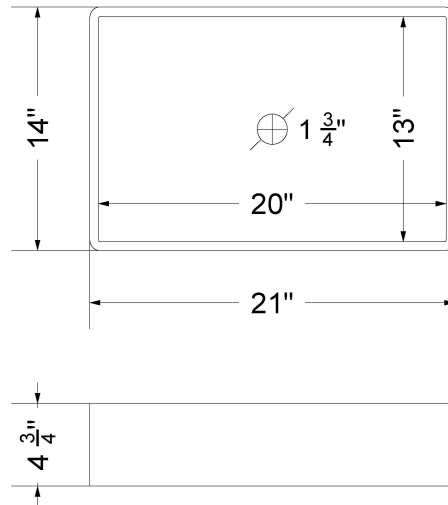

Technical Information

All product dimensions are nominal.

- Installation: Vanity Top
- Number of deck holes: 1

Notes

Install this product according to the installation instructions.

Sink Specifications

- 4-3/4" (82.55mm) deep
- 1-3/4" (6.35mm) drain opening
- Minimum cabinet size: 24"

All product dimensions are nominal.

- Installation: Vanity Top
- Number of deck holes: 3

Notes

Install this product according to the installation instructions.

Sink Specifications

- 4-3/4" (82.55mm) deep
- 1-3/4" (6.35mm) drain opening
- Minimum cabinet size: 24"