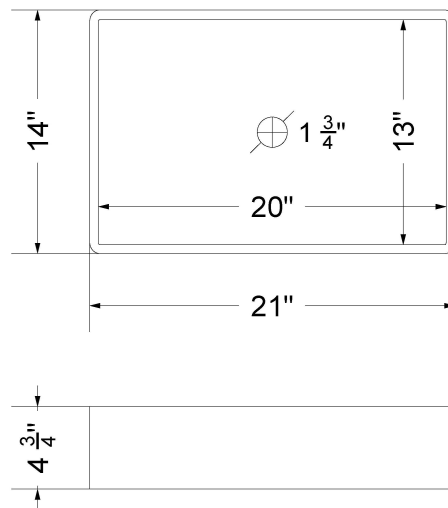

Sink Specifications

- 4-3/4" (82.55mm) deep
- 1-3/4" (6.35mm) drain opening
- Minimum cabinet size: 24"