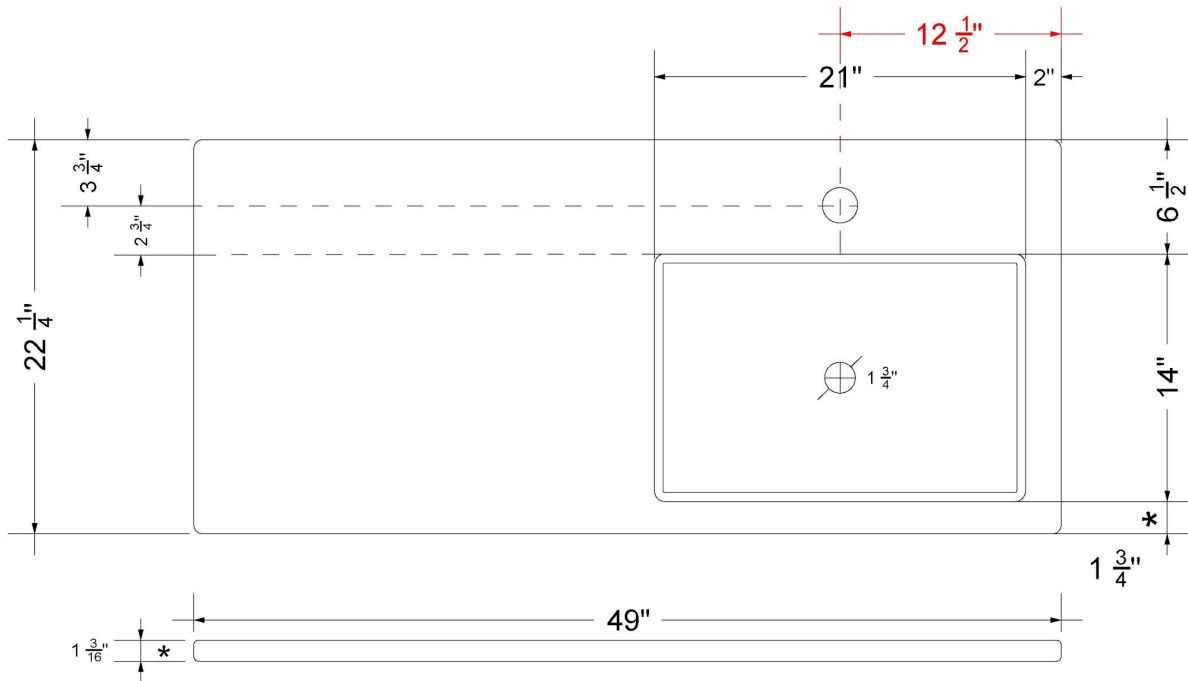

### Technical Information

All product dimensions are nominal.

- Installation: Vanity Top
- Number of deck holes: 1