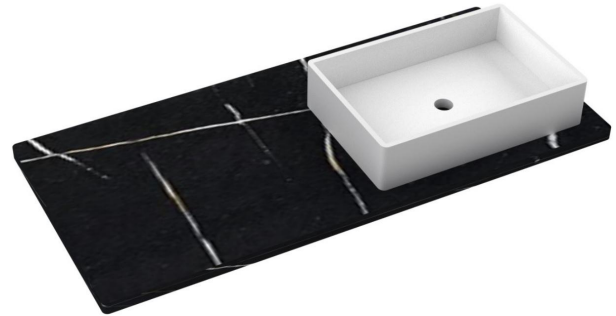

VANDERLOC

49" SILESTONE® QUARTZ VANITY TOP - Eternal Noir Single Vigo Right Offset Sink (Single faucet hole)

CV-49-S1RO-SH.en

Features

- Matte Stone™ Vessel Sink
- Single and widespread faucet

Material

- Silestone® Quartz
- White Matte Stone™

Installation

- Vanity top
- Single faucet hole

Included Products

- Vigo Magnolia Matte Stone™ Vessel Bathroom Sink

Optional Products

- C-49B.en Silestone® Quartz backsplash

Codes/Standards

- N/A

Vanderloc® One-Year Limited Warranty

- For product warranty information visit www.vanderloc.com

Available Colors/Finishes

Color tiles intended for reference only.

Color	Code	Description
	DS	Desert Silver
	EC	Eternal Charcoal
	EN	Eternal Noir
	EG	Ethereal Glow
	HE	Helix
	WZ	White Zeus