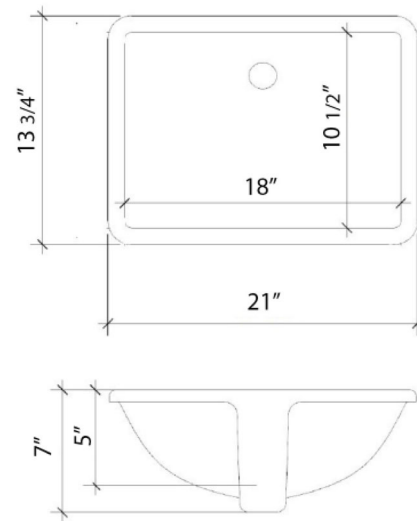

Sink Specifications

- 8" (203mm) deep
- 1-11/16" (49mm) drain opening
- Minimum cabinet size: 21"