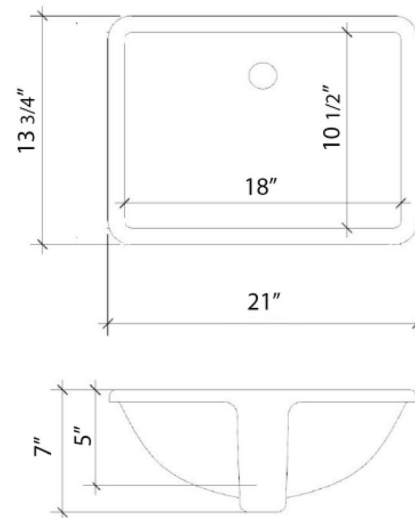

Sink Specifications

- 8" (203mm) deep
- 1-11/16" (49mm) drain opening
- Minimum cabinet size: 21"