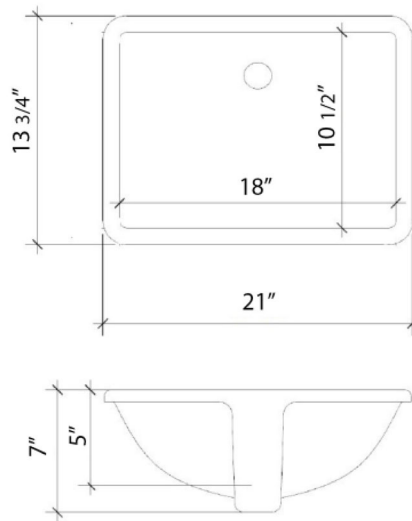

Sink Specifications

- 8" (203mm) deep
- 1-11/16" (49mm) drain opening
- Minimum cabinet size: 21"