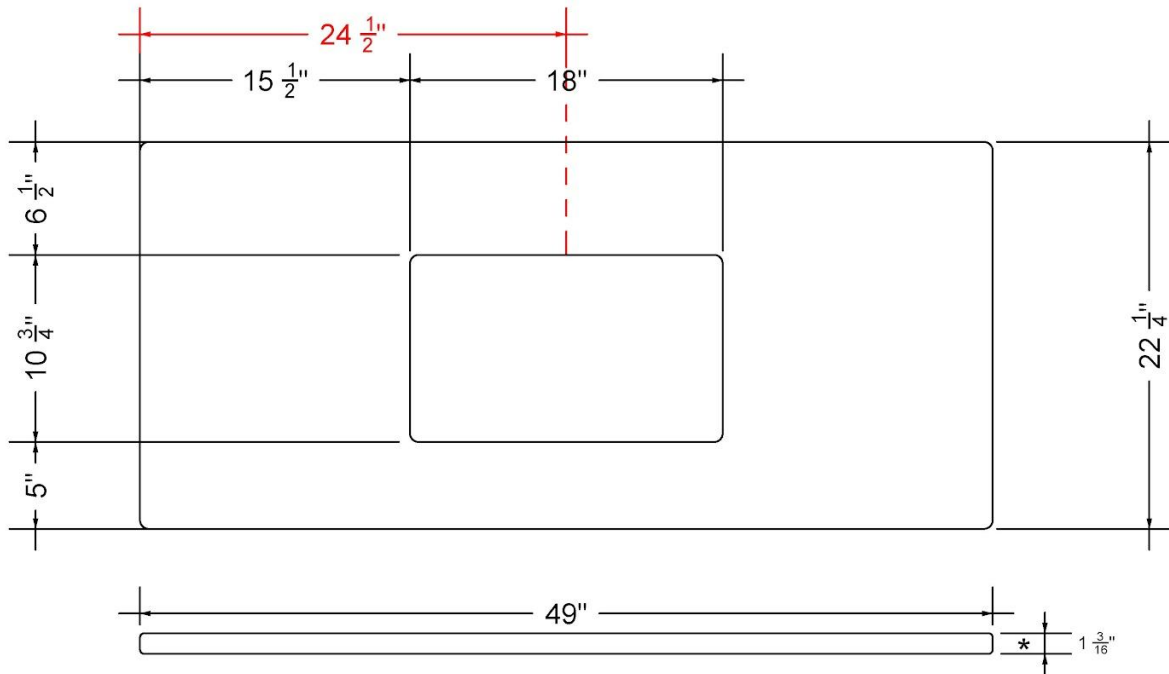

## Technical Information

All product dimensions are nominal.

- Installation: Vanity Top
- Number of deck holes: 0