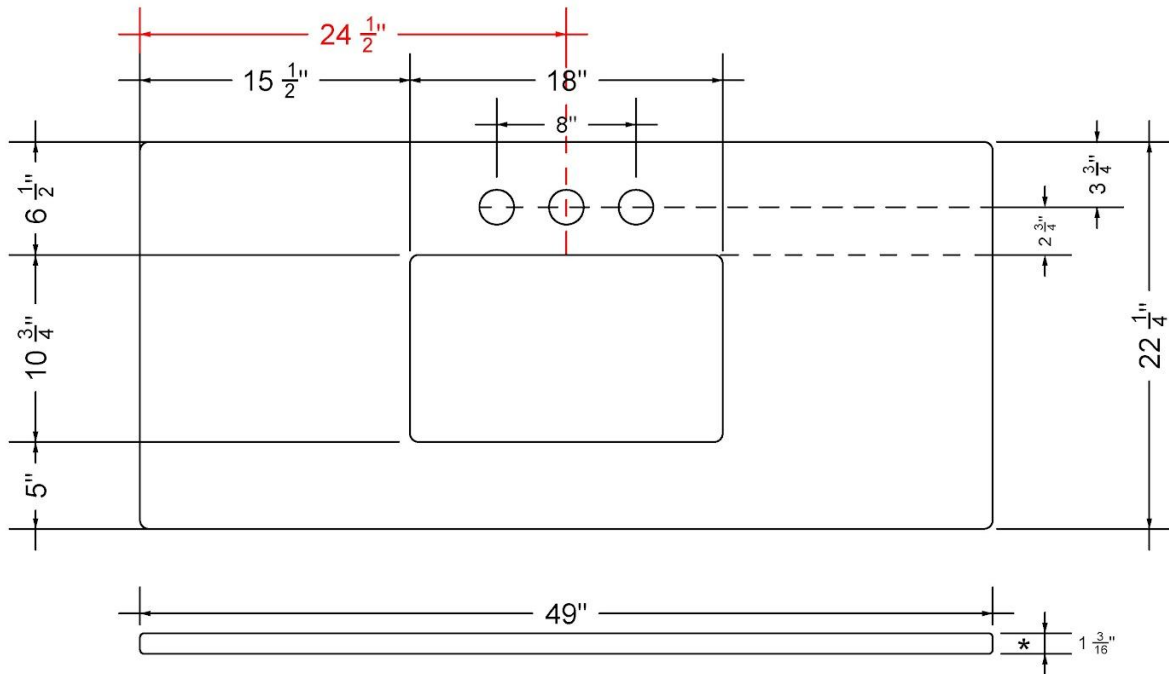

VANDERLOC

49" SILESTONE® QUARTZ VANITY TOP - Eternal Charcoal Single Rectangle Centered Sink (Widespread faucet hole)

C-49-SRC-WS.ec

Technical Information

All product dimensions are nominal.

- Installation: Vanity Top
- Number of deck holes: 3

Notes

Install this product according to the installation instructions.