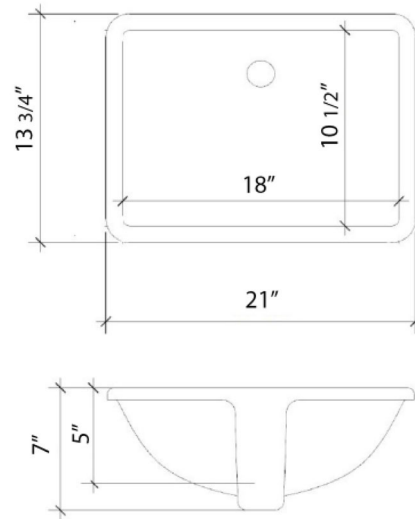

Sink Specifications

- 8" (203mm) deep
- 1-11/16" (49mm) drain opening
- Minimum cabinet size: 21"