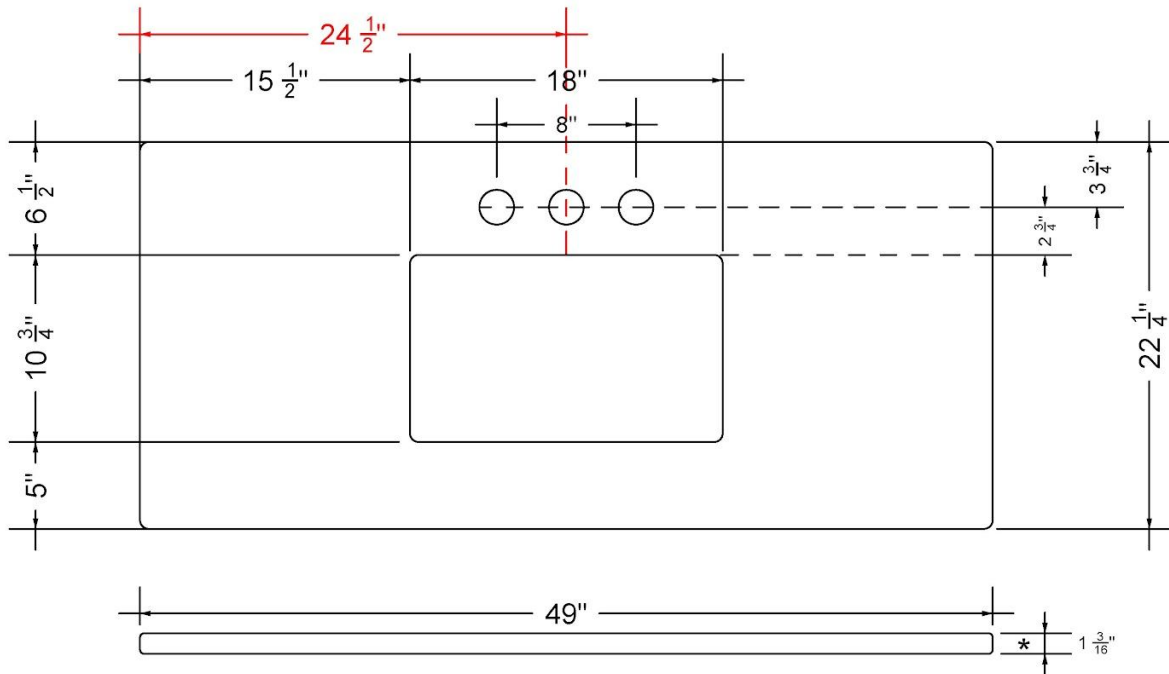

Technical Information

All product dimensions are nominal.

- Installation: Vanity Top
- Number of deck holes: 3

Notes

Install this product according to the installation instructions.