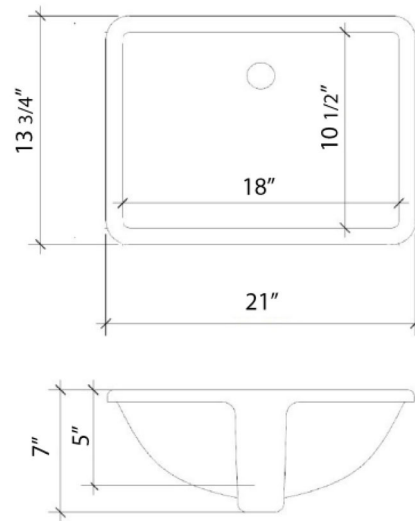

Sink Specifications

- 8" (203mm) deep
- 1-11/16" (49mm) drain opening
- Minimum cabinet size: 21"