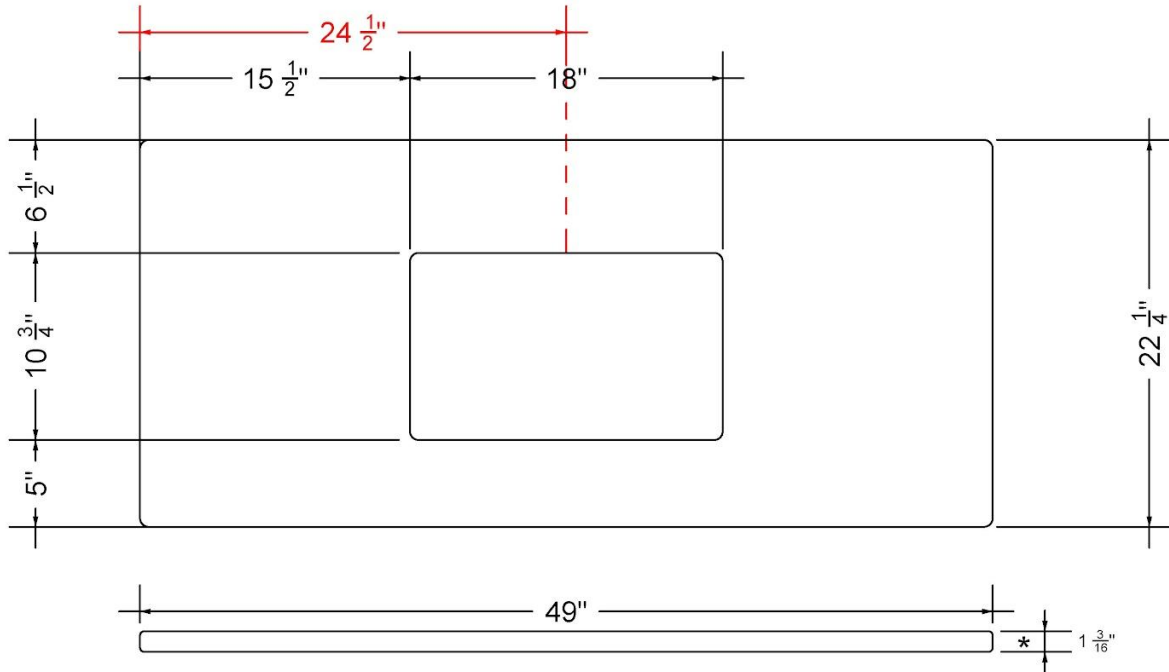

### Technical Information

All product dimensions are nominal.

- Installation: Vanity Top
- Number of deck holes: 0