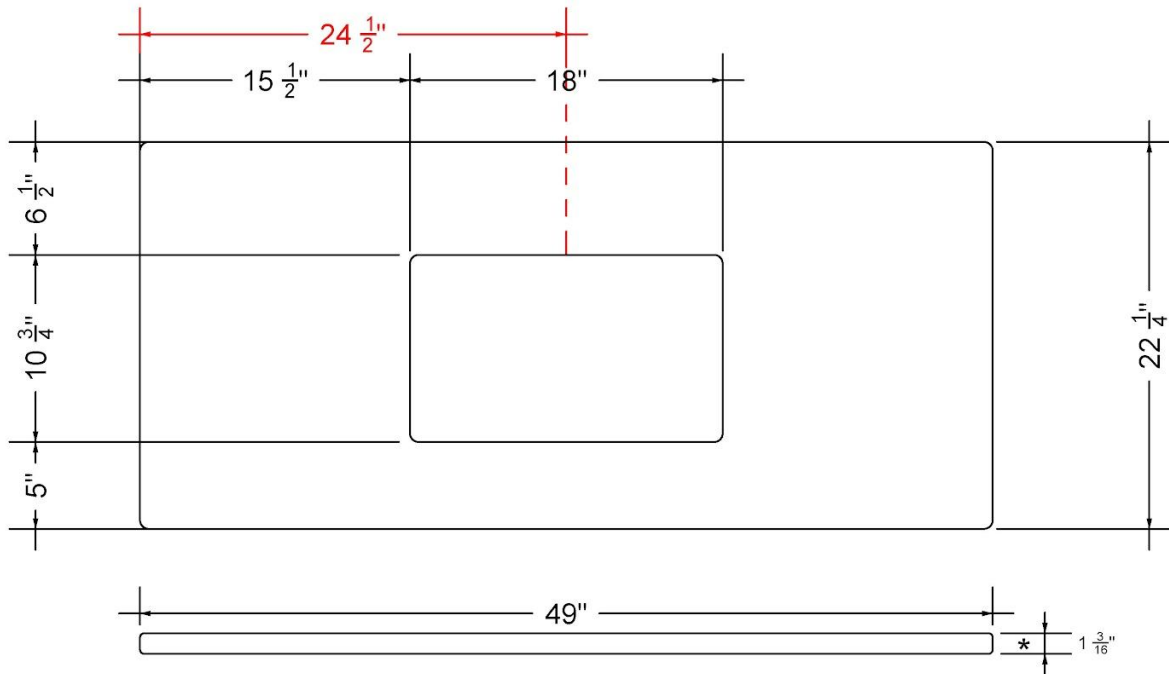

### Technical Information

All product dimensions are nominal.

- Installation: Vanity Top
- Number of deck holes: 0