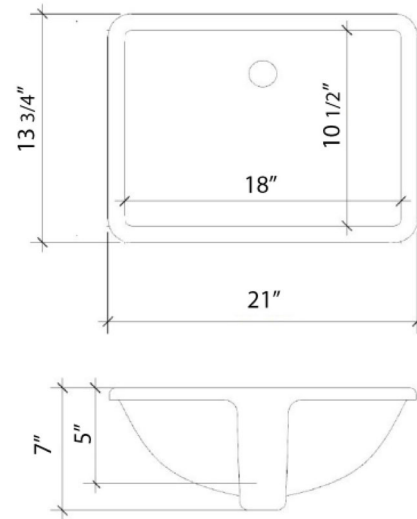

Sink Specifications

- 8" (203mm) deep
- 1-11/16" (49mm) drain opening
- Minimum cabinet size: 21"