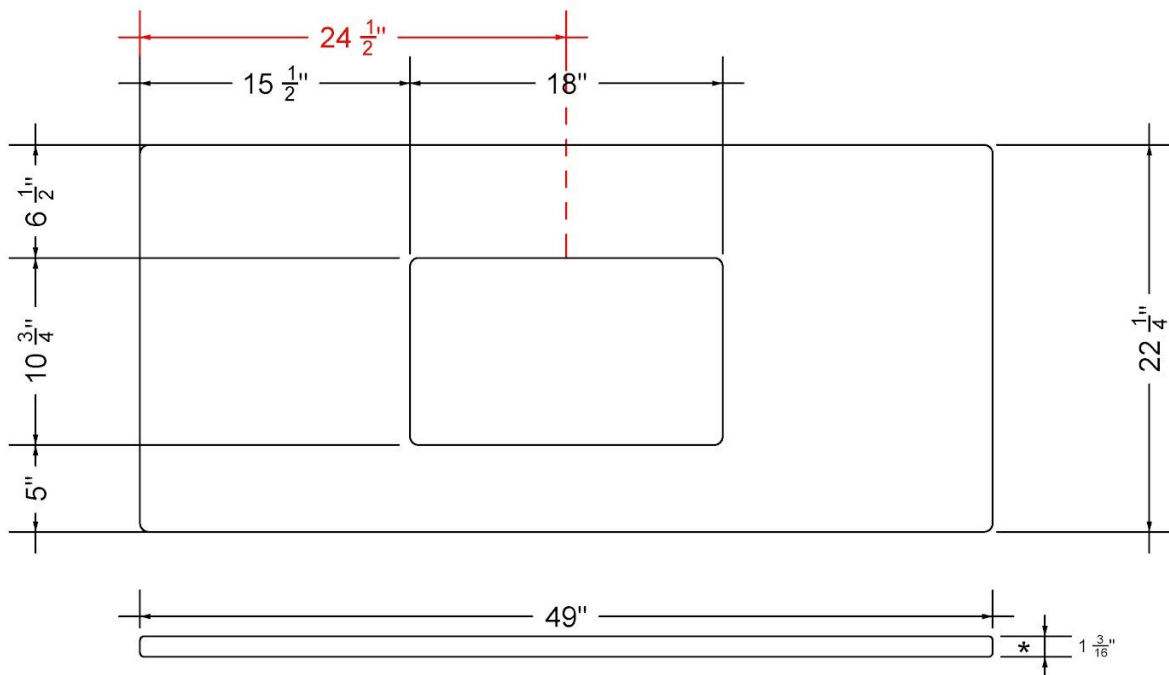

### Technical Information

All product dimensions are nominal.

- Installation: Vanity Top
- Number of deck holes: 0