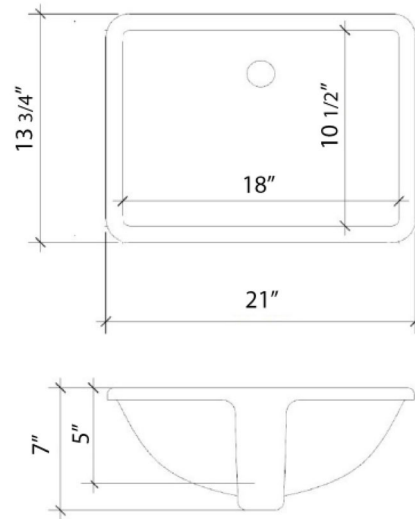

Sink Specifications

- 8" (203mm) deep
- 1-11/16" (49mm) drain opening
- Minimum cabinet size: 21"

Vanderloc® reserves the right to make revisions without notice to product specifications. For the most current Specification Sheet, go to www.vanderloc.com