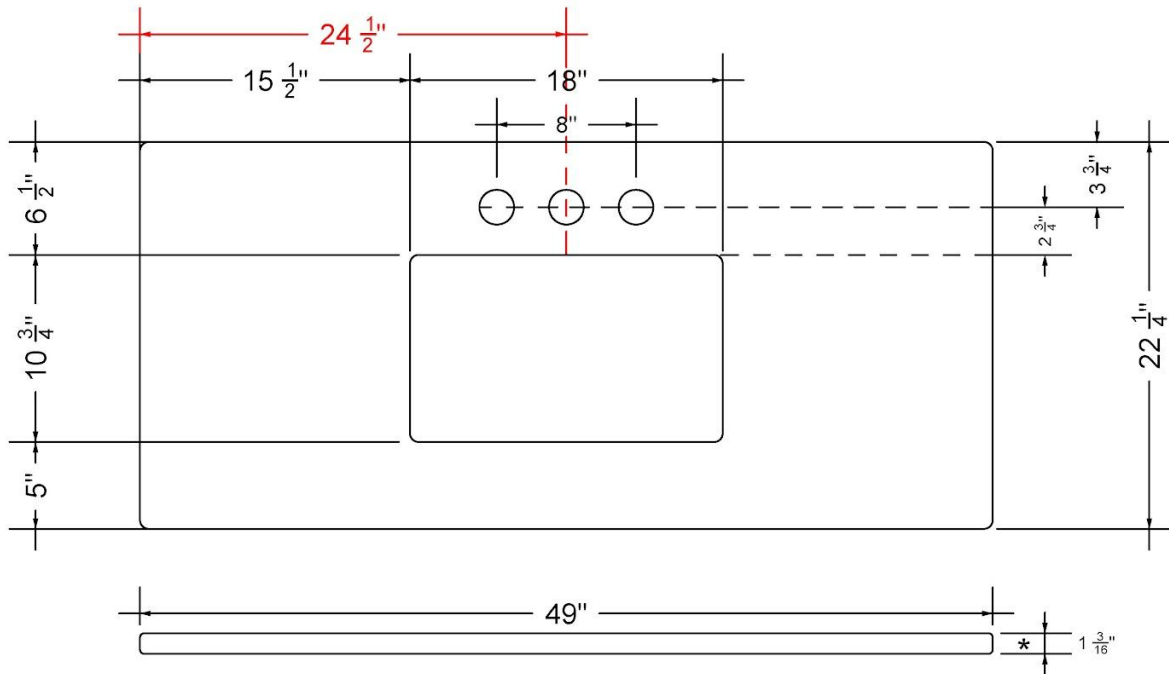

VANDERLOC

49" SILESTONE® QUARTZ VANITY TOP - Ethereal Glow
Single Rectangle Centered Sink (Widespread faucet hole)

C-49-SRC-WS.eg

Technical Information

All product dimensions are nominal.

- Installation: Vanity Top
- Number of deck holes: 3

Notes

Install this product according to the installation instructions.