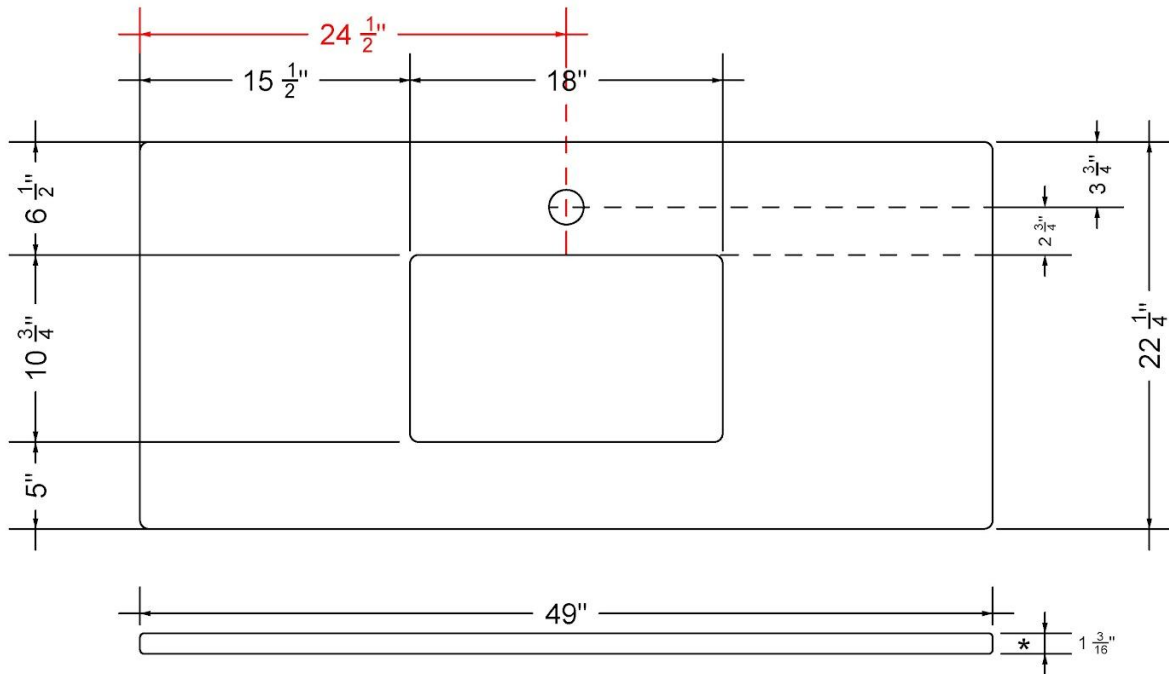

## Technical Information

All product dimensions are nominal.

- Installation: Vanity Top
- Number of deck holes: 1