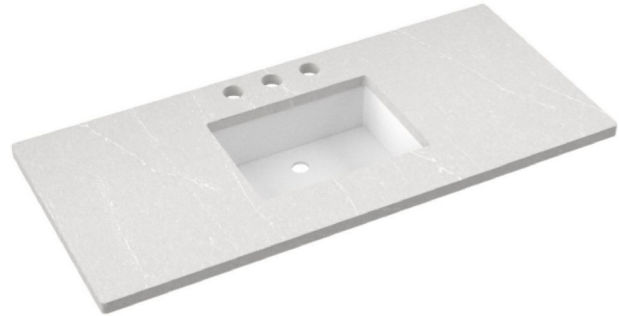

VANDERLOC

49" SILESTONE® QUARTZ VANITY TOP – Desert Silver
Single Rectangle Centered Sink (Widespread faucet hole)

C-49-SRC-WS.ds

Features

- Square sink cutout
- Single and widespread faucet

Material

- Silestone® Quartz

Installation

- Vanity top
- Widespread faucet hole
- Vanderloc® Rectangle Sink

Included Products

- Vanderloc® Rectangle Sink (White Porcelain)
- Sink mounting hardware (screws)

Optional Products

- C-49B.ds Silestone® Quartz backsplash

Codes/Standards

- N/A

Vanderloc® One-Year Limited Warranty

- For product warranty information visit www.vanderloc.com

Available Colors/Finishes

Color tiles intended for reference only.

Color	Code	Description
	DS	Desert Silver
	EC	Eternal Charcoal
	EN	Eternal Noir
	EG	Ethereal Glow
	HE	Helix
	WZ	White Zeus