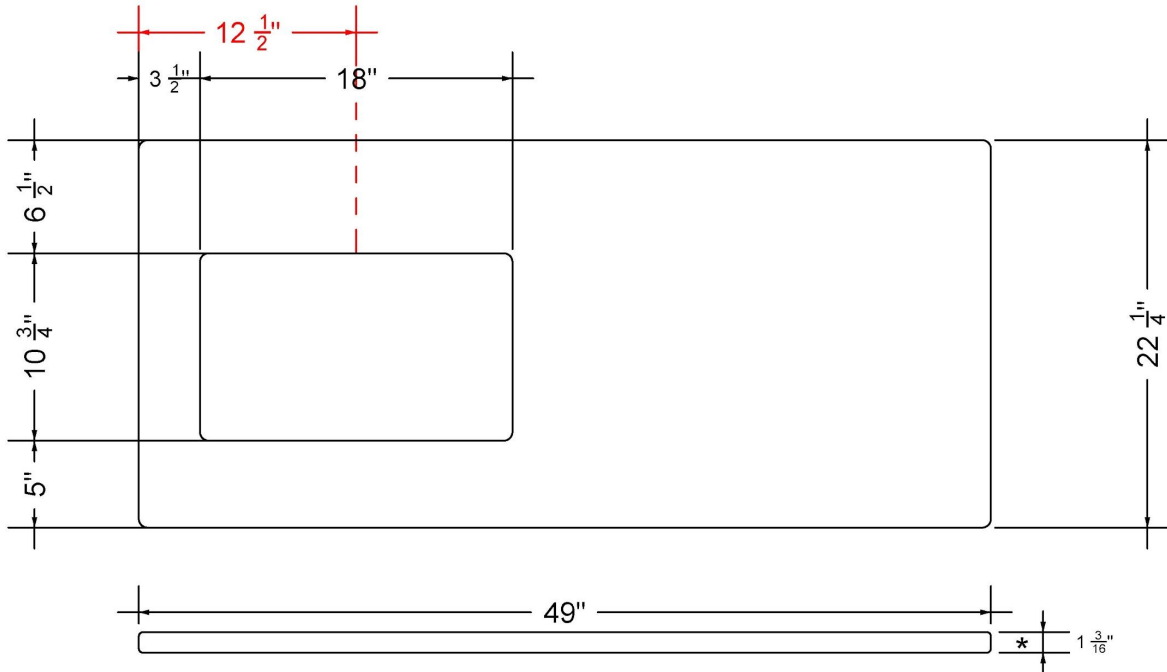

VANDERLOC

49" SILESTONE® QUARTZ VANITY TOP - White Zeus
Single Rectangle Left Offset Sink (No faucet hole)

C-49-SRLO-NH.wz

Technical Information

All product dimensions are nominal.

- Installation: Vanity Top
- Number of deck holes: 0

Notes

Install this product according to the installation instructions.