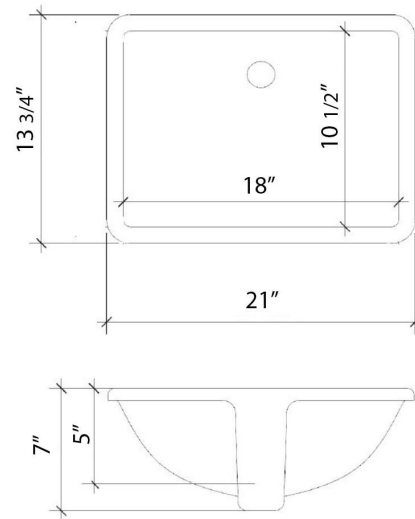

VANDERLOC

49" SILESTONE® QUARTZ VANITY TOP - Desert Silver
Single Rectangle Left Offset Sink (Single faucet hole)

C-49-SRLO-SH.ds

Technical Information

All product dimensions are nominal.

- Installation: Vanity Top
- Number of deck holes: 1

Notes

Install this product according to the installation instructions.

Sink Specifications

- 8" (203mm) deep
- 1-11/16" (49mm) drain opening
- Minimum cabinet size: 21"

VANDERLOC

49" SILESTONE® QUARTZ VANITY TOP - Eternal Charcoal Single Rectangle Left Offset Sink (Single faucet hole)

C-49-SRLO-SH.ec

Technical Information

All product dimensions are nominal.

- Installation: Vanity Top
- Number of deck holes: 1

Notes

Install this product according to the installation instructions.

Sink Specifications

All product dimensions are nominal.

- Installation: Vanity Top
- Number of deck holes: 3

Notes

Install this product according to the installation instructions.

Sink Specifications

- 8" (203mm) deep
- 1-11/16" (49mm) drain opening
- Minimum cabinet size: 21"