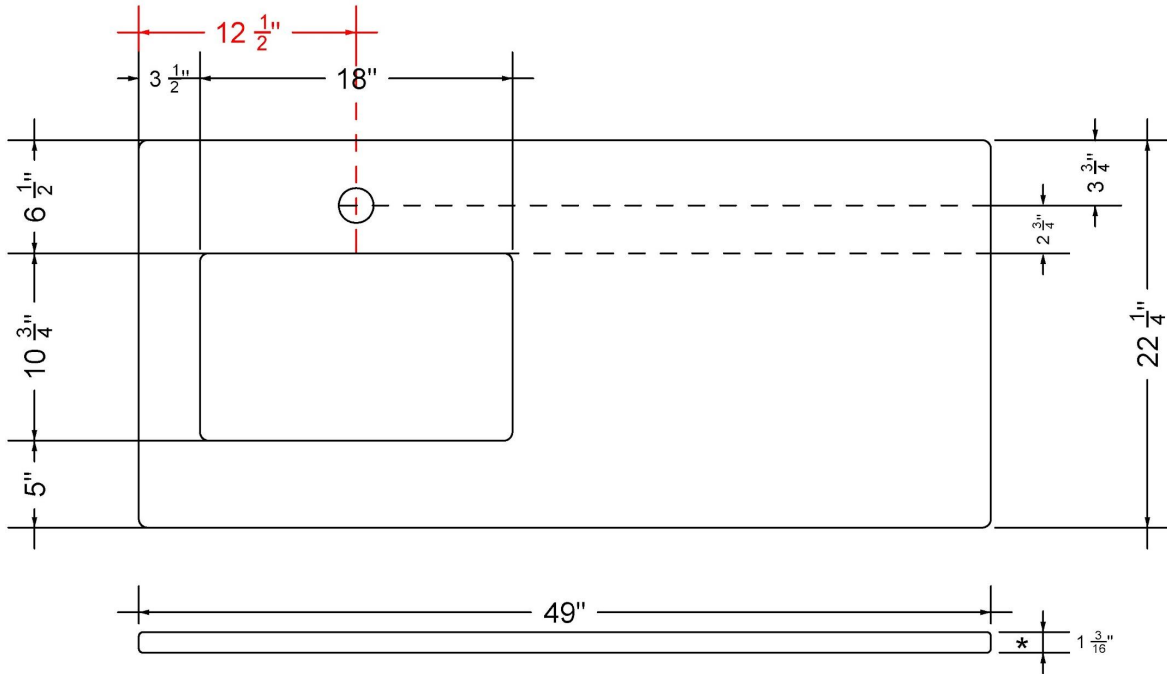

VANDERLOC

49" SILESTONE® QUARTZ VANITY TOP - Desert Silver
Single Rectangle Left Offset Sink (Single faucet hole)

C-49-SRLO-SH.ds

Technical Information

All product dimensions are nominal.

- Installation: Vanity Top
- Number of deck holes: 1