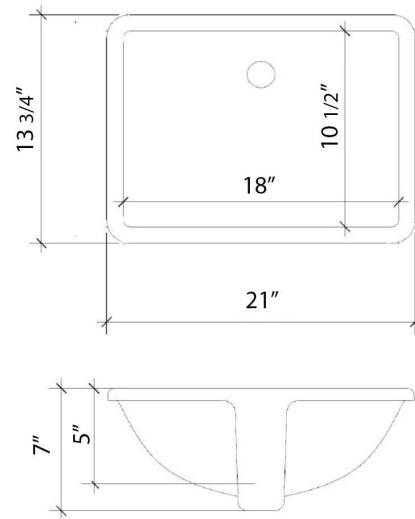

C-49-SRLO-WS.eg

Technical Information

All product dimensions are nominal.

- Installation: Vanity Top
- Number of deck holes: 3

Notes

Install this product according to the installation instructions.

Sink Specifications

C-49-SRLO-NH.eg

Technical Information

All product dimensions are nominal.

- Installation: Vanity Top
- Number of deck holes: 0

Notes

Install this product according to the installation instructions.

Sink Specifications