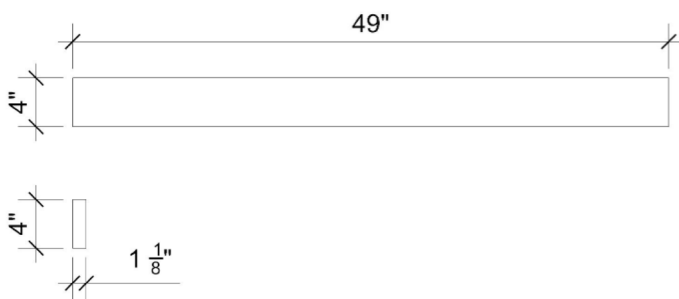

Available Colors/Finishes

Color tiles intended for reference only.

Color	Code	Description
	DS	Desert Silver
	EC	Eternal Charcoal
	EN	Eternal Noir
	EG	Ethereal Glow
	HE	Helix
	WZ	White Zeus