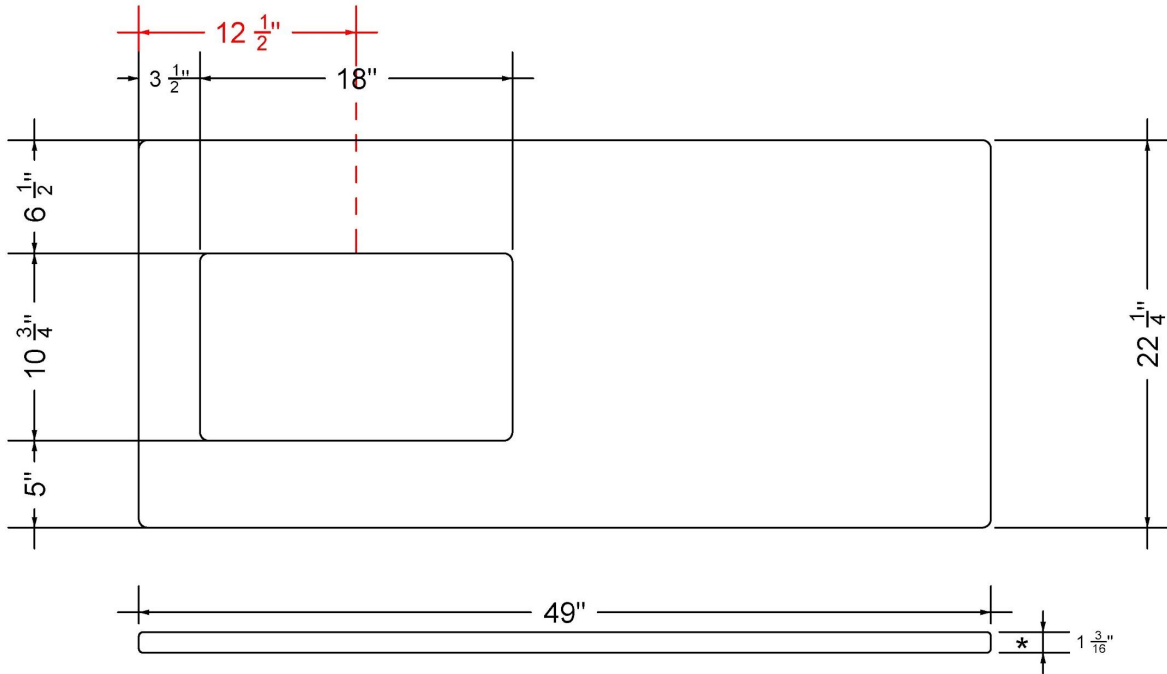

C-49-SRLO-NH.en

Technical Information

All product dimensions are nominal.

- Installation: Vanity Top
- Number of deck holes: 0

Notes

Install this product according to the installation instructions.

Sink Specifications