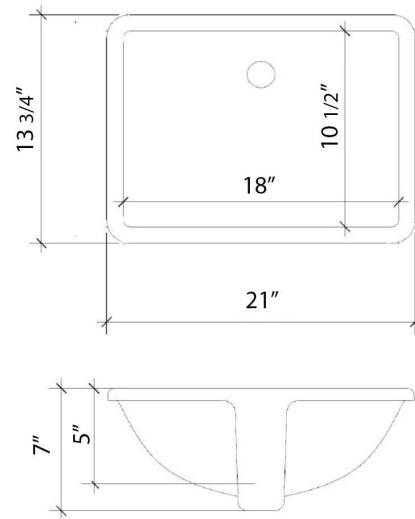

VANDERLOC

49" SILESTONE® QUARTZ VANITY TOP - Desert Silver
Single Rectangle Left Offset Sink (Single faucet hole)

C-49-SRLO-SH.ds

Technical Information

All product dimensions are nominal.

- Installation: Vanity Top
- Number of deck holes: 1

C-49-SRLO-SH.ec

Technical Information

All product dimensions are nominal.

- Installation: Vanity Top
- Number of deck holes: 1

Notes

Install this product according to the installation instructions.

Sink Specifications

C-49-SRLO-SH.eg

Technical Information

All product dimensions are nominal.

- Installation: Vanity Top
- Number of deck holes: 1

Notes

Install this product according to the installation instructions.

Sink Specifications

- 8" (203mm) deep
- 1-11/16" (49mm) drain opening
- Minimum cabinet size: 21"

VANDERLOC

49" SILESTONE® QUARTZ VANITY TOP - Helix Single Rectangle Left Offset Sink (Single faucet hole)

C-49-SRLO-SH.he

Features