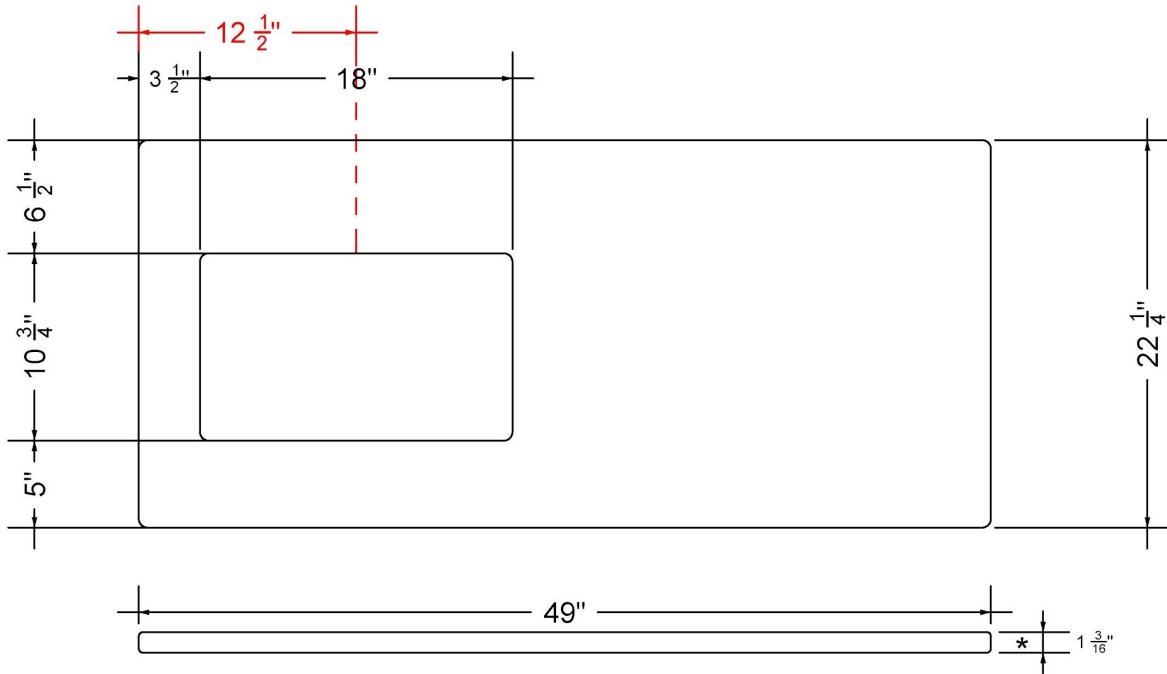

VANDERLOC

49" SILESTONE® QUARTZ VANITY TOP - Ethereal Glow
Single Rectangle Left Offset Sink (No faucet hole)

C-49-SRLO-NH.eg

Technical Information

All product dimensions are nominal.

- Installation: Vanity Top
- Number of deck holes: 0

Notes

Install this product according to the installation instructions.