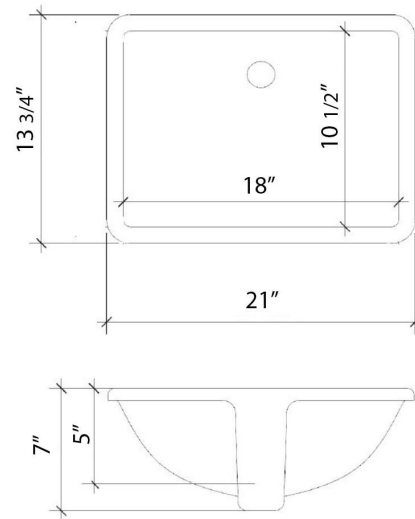

C-49-SRLO-SH.he

Technical Information

All product dimensions are nominal.

- Installation: Vanity Top
- Number of deck holes: 1

Notes

Install this product according to the installation instructions.

Sink Specifications

All product dimensions are nominal.

- Installation: Vanity Top
- Number of deck holes: 3

Notes

Install this product according to the installation instructions.

Sink Specifications

- 8" (203mm) deep
- 1-11/16" (49mm) drain opening
- Minimum cabinet size: 21"

C-49-SRLO-WS.he

Technical Information

All product dimensions are nominal.

- Installation: Vanity Top
- Number of deck holes: 3

Notes

Install this product according to the installation instructions.

Sink Specifications

- 8" (203mm) deep
- 1-11/16" (49mm) drain opening
- Minimum cabinet size: 21"

VANDERLOC

49" SILESTONE® QUARTZ VANITY TOP - White Zeus
Single Rectangle Left Offset Sink (Widespread faucet hole)

C-49-SRLO-WS.wz