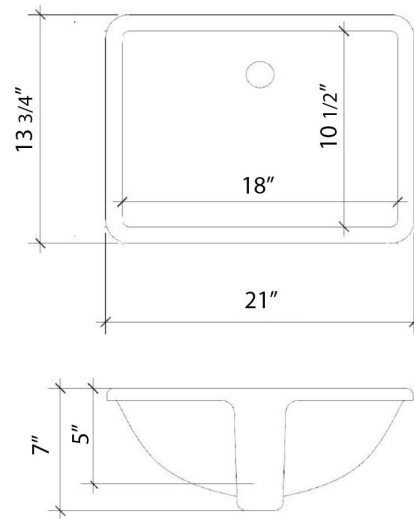

C-49-SRLO-SH.ec

Technical Information

All product dimensions are nominal.

- Installation: Vanity Top
- Number of deck holes: 1

Notes

Install this product according to the installation instructions.

Sink Specifications

C-49-SRLO-SH.eg

Technical Information

All product dimensions are nominal.

- Installation: Vanity Top
- Number of deck holes: 1

Notes

Install this product according to the installation instructions.

Sink Specifications

C-49-SRLO-WS.ec

Technical Information

All product dimensions are nominal.

- Installation: Vanity Top
- Number of deck holes: 3

Notes

Install this product according to the installation instructions.

Sink Specifications

- 8" (203mm) deep
- 1-11/16" (49mm) drain opening
- Minimum cabinet size: 21"

VANDERLOC

49" SILESTONE® QUARTZ VANITY TOP - Eternal Noir
Single Rectangle Left Offset Sink (Widespread faucet hole)

C-49-SRLO-WS.en