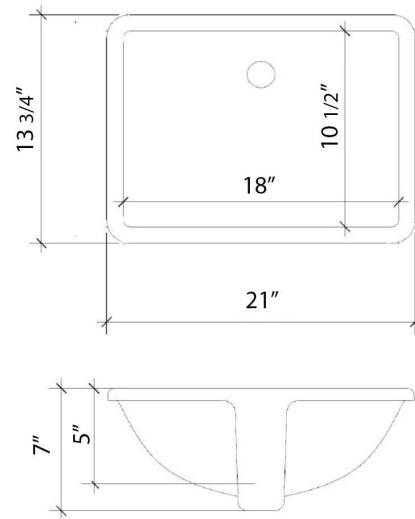

Notes

Install this product according to the installation instructions.

Sink Specifications

- 8" (203mm) deep
- 1-11/16" (49mm) drain opening
- Minimum cabinet size: 21"

VANDERLOC

49" SILESTONE® QUARTZ VANITY TOP - Desert Silver
Single Rectangle Left Offset Sink (Widespread faucet hole)

All product dimensions are nominal.

- Installation: Vanity Top
- Number of deck holes: 3

Notes

Install this product according to the installation instructions.

Sink Specifications

- 8" (203mm) deep
- 1-11/16" (49mm) drain opening
- Minimum cabinet size: 21"

Notes

Install this product according to the installation instructions.

Sink Specifications

- 8" (203mm) deep
- 1-11/16" (49mm) drain opening
- Minimum cabinet size: 21"

VANDERLOC

49" SILESTONE® QUARTZ VANITY TOP - Desert Silver
Single Rectangle Left Offset Sink (No faucet hole)