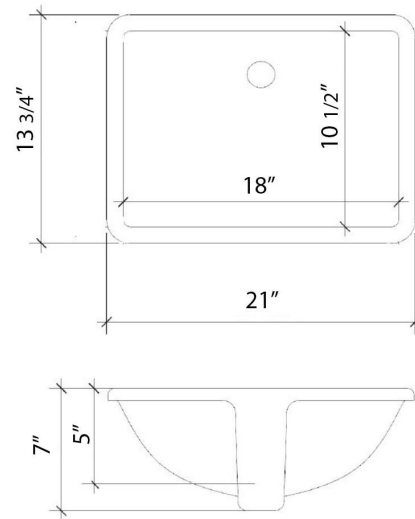

VANDERLOC

49" SILESTONE® QUARTZ VANITY TOP - Desert Silver
Single Rectangle Left Offset Sink (Single faucet hole)

C-49-SRLO-SH.ds

Technical Information

All product dimensions are nominal.

- Installation: Vanity Top
- Number of deck holes: 1

C-49-SRLO-SH.ec

Technical Information

All product dimensions are nominal.

- Installation: Vanity Top
- Number of deck holes: 1

Notes

Install this product according to the installation instructions.

Sink Specifications

Notes

Install this product according to the installation instructions.

Sink Specifications

- 8" (203mm) deep
- 1-11/16" (49mm) drain opening
- Minimum cabinet size: 21"

VANDERLOC

49" SILESTONE® QUARTZ VANITY TOP - Ethereal Glow Single Rectangle Left Offset Sink (Single faucet hole)