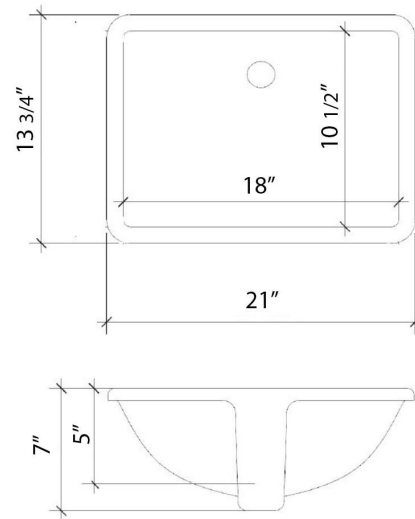

C-49-SRLO-WS.eg

Technical Information

All product dimensions are nominal.

- Installation: Vanity Top
- Number of deck holes: 3

Notes

Install this product according to the installation instructions.

Sink Specifications

C-49-SRLO-NH.en

Technical Information

All product dimensions are nominal.

- Installation: Vanity Top
- Number of deck holes: 0

Notes

Install this product according to the installation instructions.

Sink Specifications