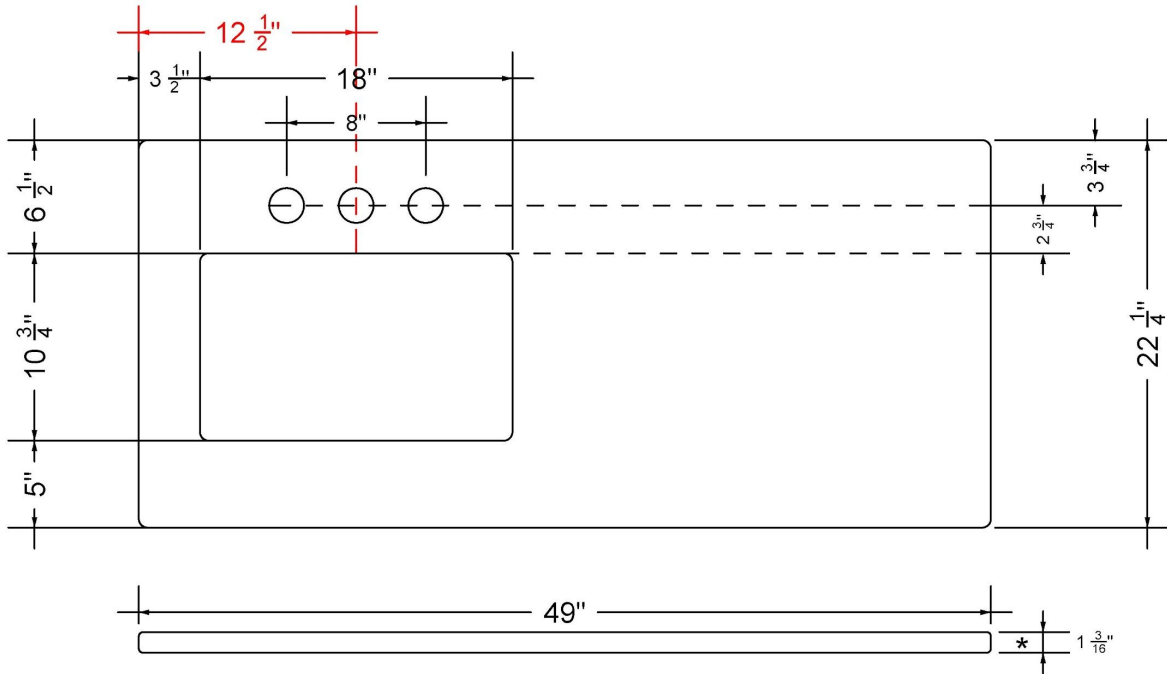

VANDERLOC

49" SILESTONE® QUARTZ VANITY TOP - Ethereal Glow
Single Rectangle Left Offset Sink (Widespread faucet hole)

C-49-SRLO-WS.eg

Technical Information

All product dimensions are nominal.

- Installation: Vanity Top
- Number of deck holes: 3

Notes

Install this product according to the installation instructions.