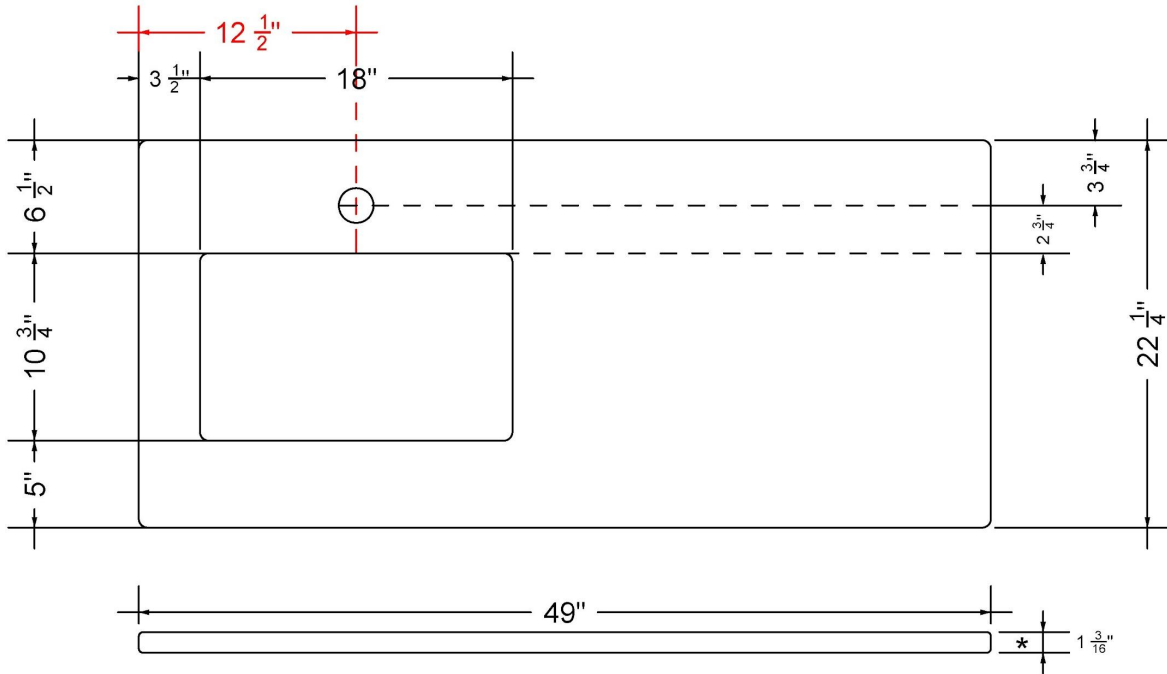

C-49-SRLO-SH.ec

Technical Information

All product dimensions are nominal.

- Installation: Vanity Top
- Number of deck holes: 1

Notes

Install this product according to the installation instructions.

Sink Specifications