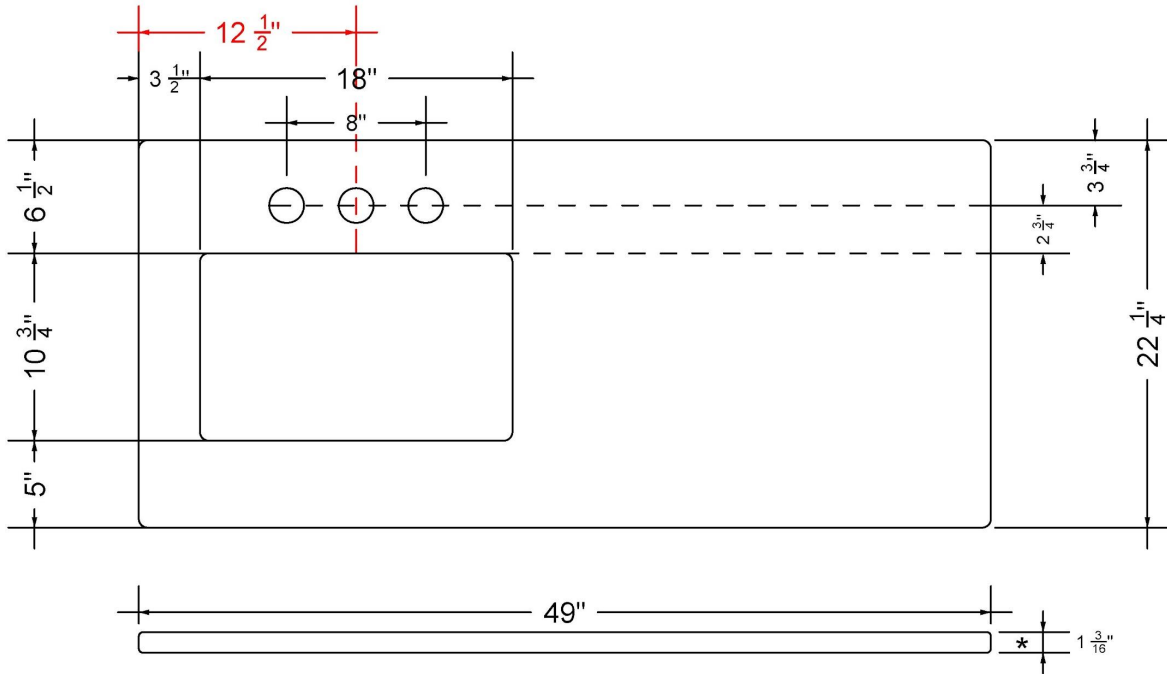

VANDERLOC

49" SILESTONE® QUARTZ VANITY TOP - Eternal Charcoal
Single Rectangle Left Offset Sink (Widespread faucet hole)

C-49-SRLO-WS.ec

Technical Information

All product dimensions are nominal.

- Installation: Vanity Top
- Number of deck holes: 3

Notes

Install this product according to the installation instructions.