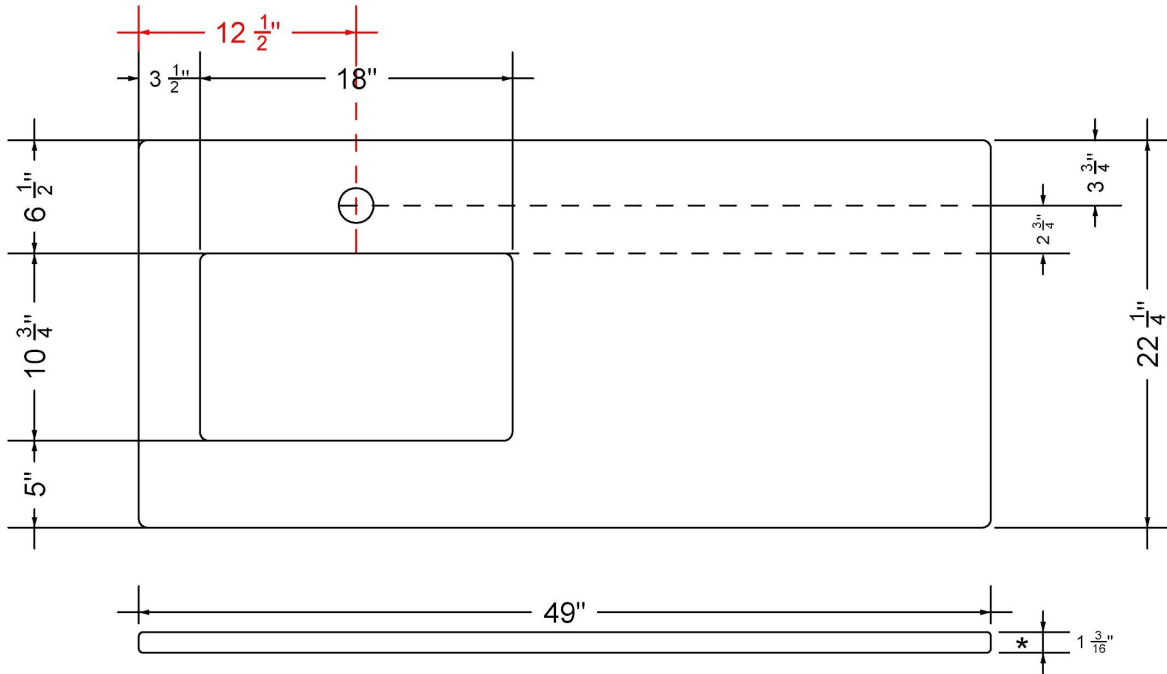

C-49-SRLO-SH.eg

Technical Information

All product dimensions are nominal.

- Installation: Vanity Top
- Number of deck holes: 1

Notes

Install this product according to the installation instructions.

Sink Specifications