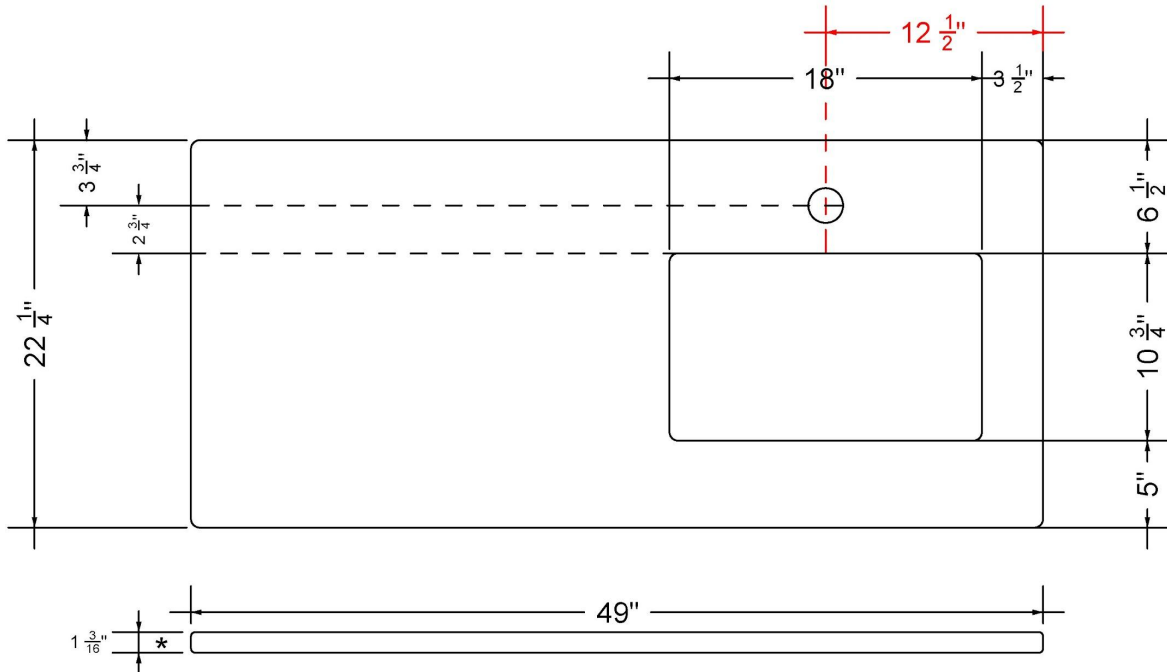

VANDERLOC

49" SILESTONE® QUARTZ VANITY TOP - Hellix
Single Rectangle Right Offset Sink (Single faucet hole)

C-49-SRRO-SH.he

Technical Information

All product dimensions are nominal.

- Installation: Vanity Top
- Number of deck holes: 1

Notes

Install this product according to the installation instructions.