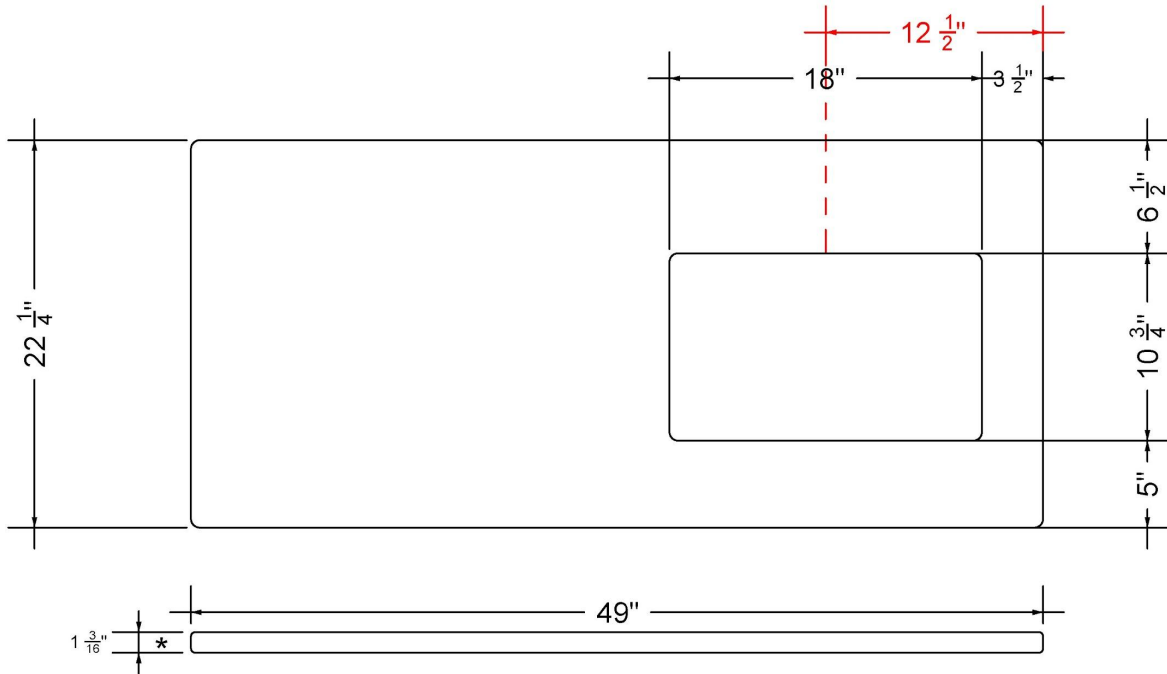

### Technical Information

All product dimensions are nominal.

- Installation: Vanity Top
- Number of deck holes: 0