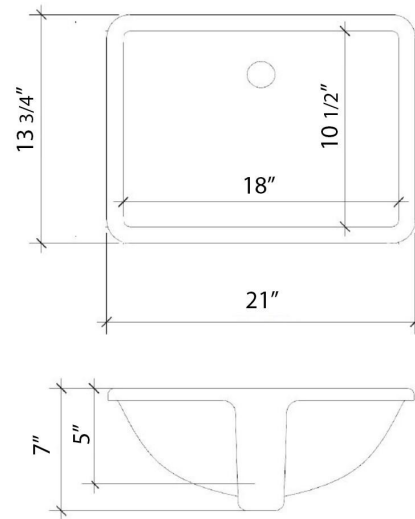

Sink Specifications

- 8" (203mm) deep
- 1-11/16" (49mm) drain opening
- Minimum cabinet size: 21"