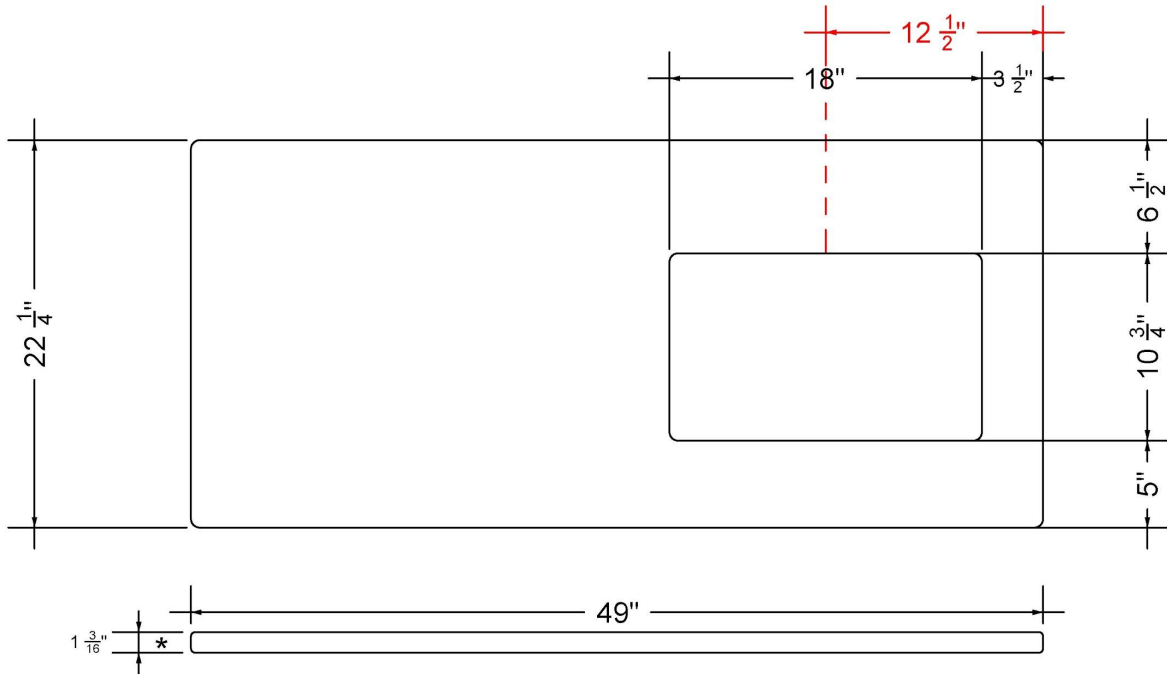

## Technical Information

All product dimensions are nominal.

- Installation: Vanity Top
- Number of deck holes: 0