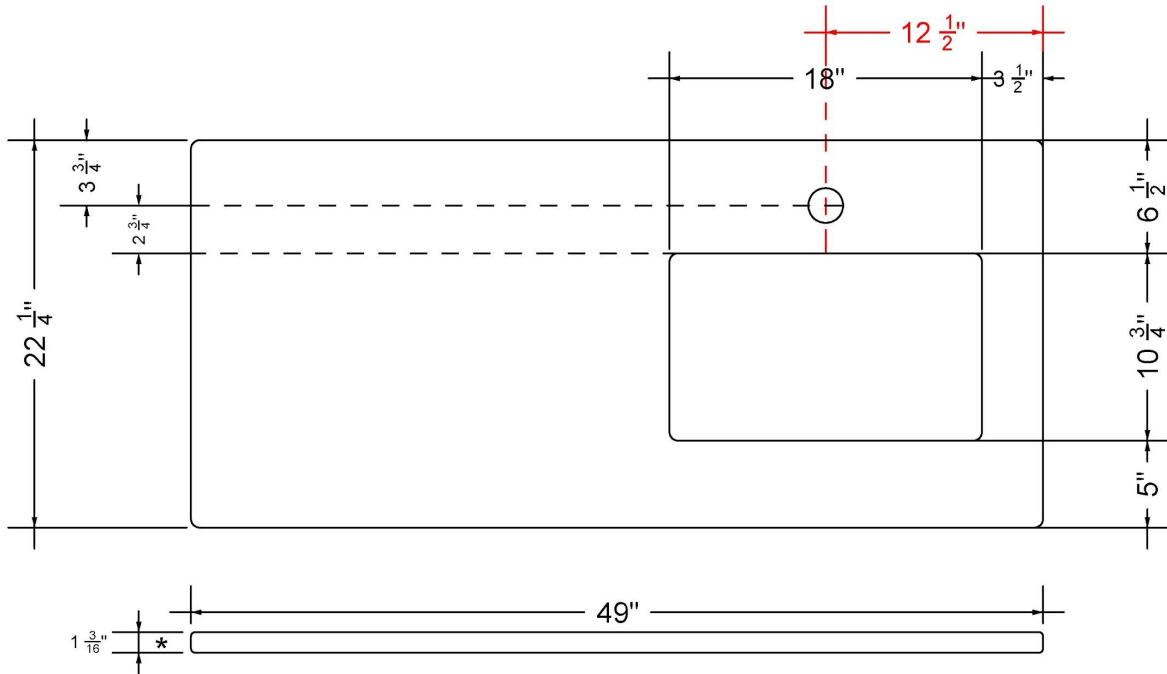

VANDERLOC

49" SILESTONE® QUARTZ VANITY TOP - White Zeus
Single Rectangle Right Offset Sink (Single faucet hole)

C-49-SRRO-SH.wz

Technical Information

All product dimensions are nominal.

- Installation: Vanity Top
- Number of deck holes: 1

Notes

Install this product according to the installation instructions.