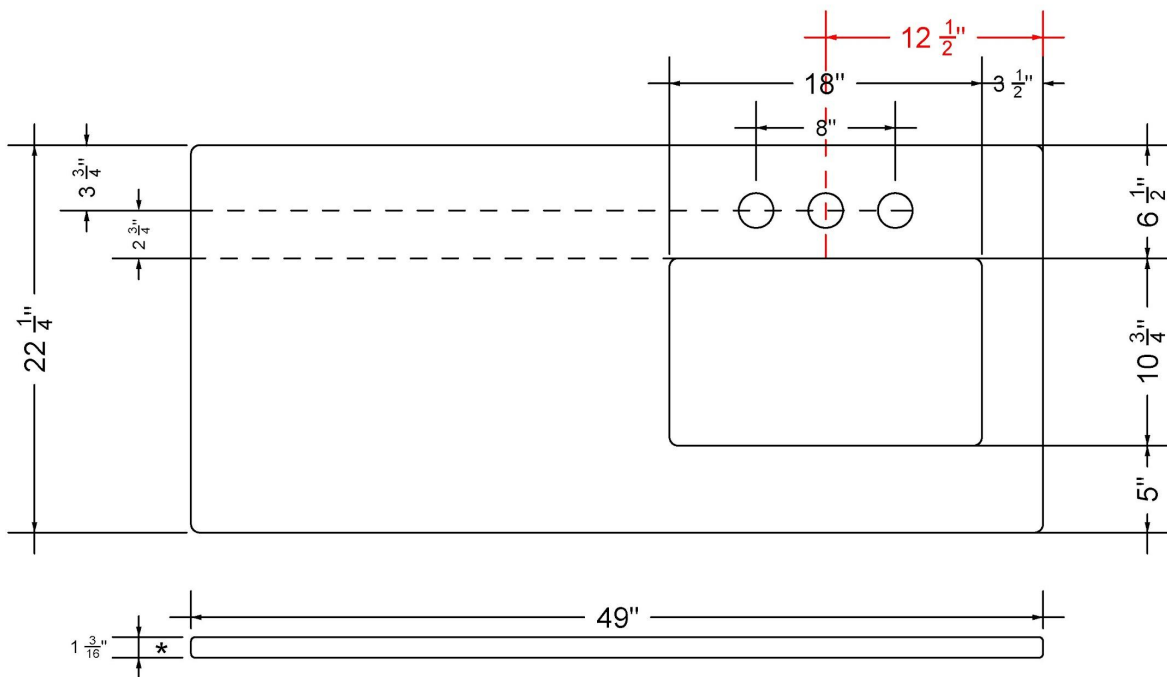

VANDERLOC

49" SILESTONE® QUARTZ VANITY TOP - Ethereal Glow
Single Rectangle Right Offset Sink (Widespread faucet hole)

C-49-SRRO-WS.eg

Technical Information

All product dimensions are nominal.

- Installation: Vanity Top
- Number of deck holes: 3

Notes

Install this product according to the installation instructions.