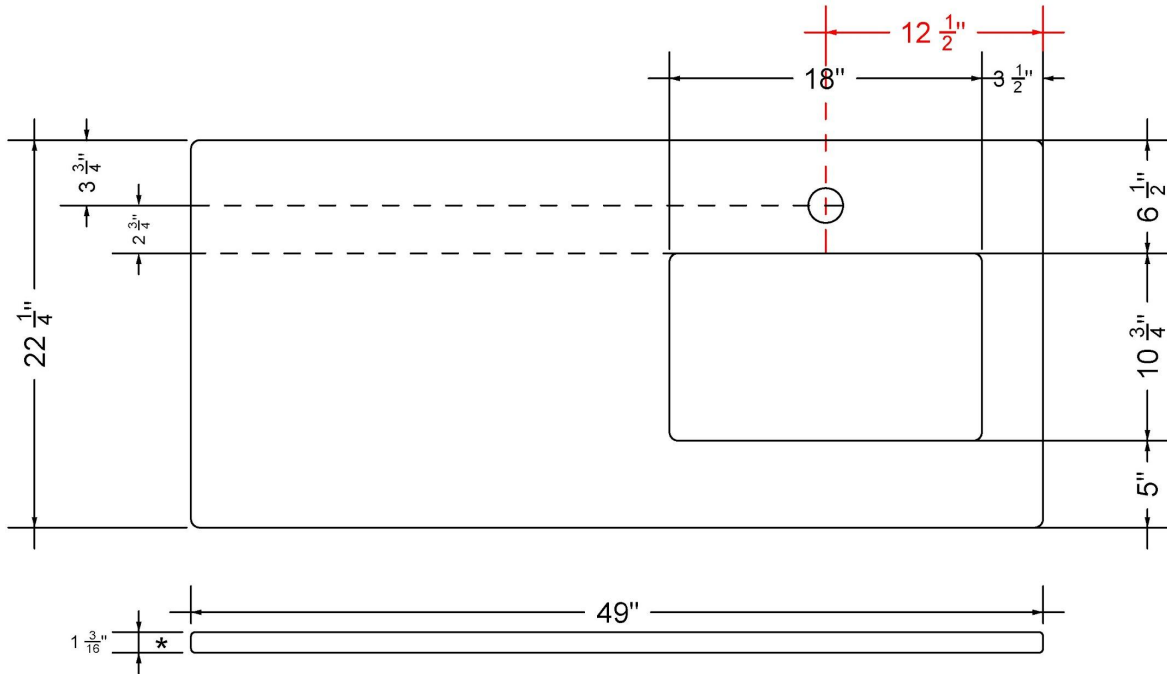

## Technical Information

All product dimensions are nominal.

- Installation: Vanity Top
- Number of deck holes: 1