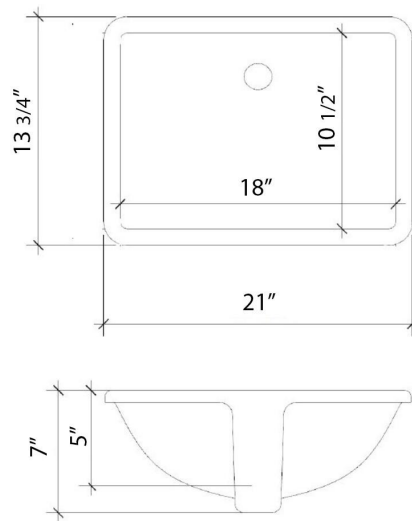

Sink Specifications

- 8" (203mm) deep
- 1-11/16" (49mm) drain opening
- Minimum cabinet size: 21"