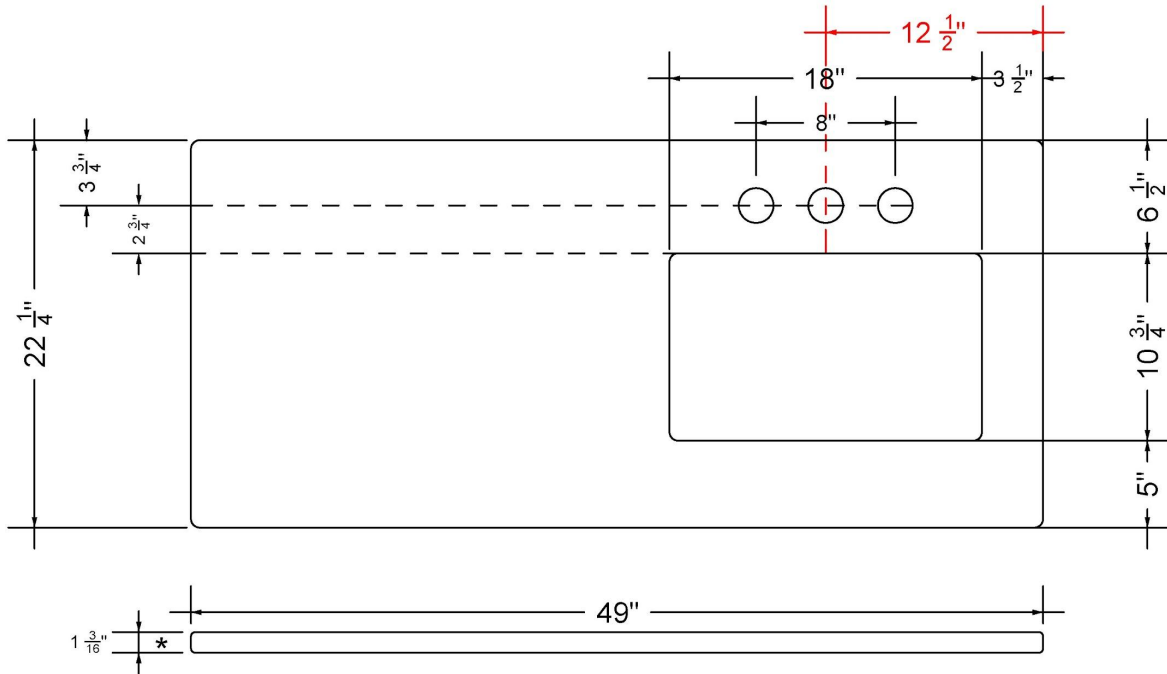

VANDERLOC

49" SILESTONE® QUARTZ VANITY TOP - Desert Silver
Single Rectangle Right Offset Sink (Widespread faucet hole)

C-49-SRRO-WS.ds

Technical Information

All product dimensions are nominal.

- Installation: Vanity Top
- Number of deck holes: 3

Notes

Install this product according to the installation instructions.