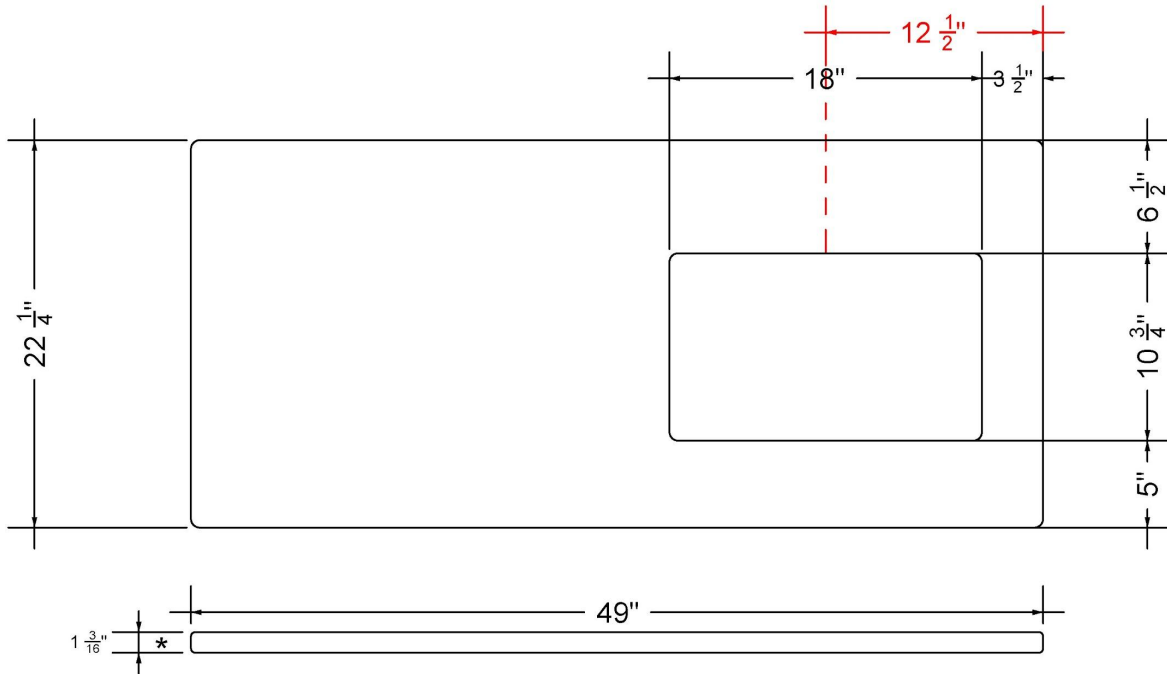

VANDERLOC

49" SILESTONE® QUARTZ VANITY TOP - Eternal Charcoal Single Rectangle Right Offset Sink (No faucet hole)

C-49-SRRO-NH.ec

Technical Information

All product dimensions are nominal.

- Installation: Vanity Top
- Number of deck holes: 0

Notes

Install this product according to the installation instructions.