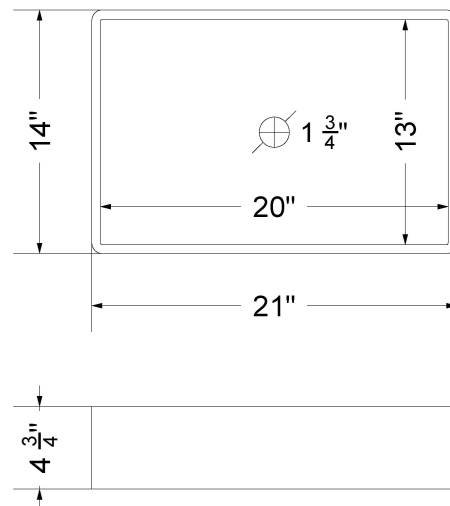

Technical Information

All product dimensions are nominal.

- Installation: Vanity Top
- Number of deck holes: 1

Notes

Install this product according to the installation instructions.

Sink Specifications

- 4-3/4" (82.55mm) deep
- 1-3/4" (6.35mm) drain opening
- Minimum cabinet size: 24"