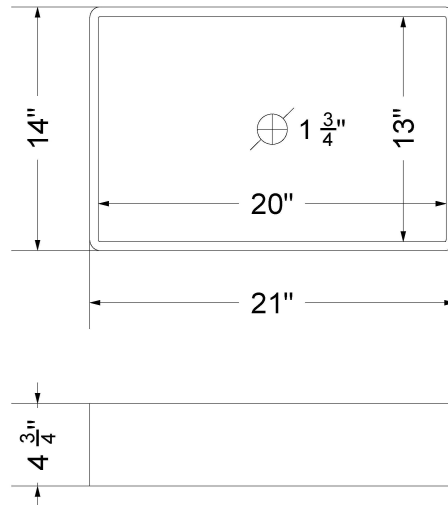

CV-55-S1C-NH.he

Technical Information

All product dimensions are nominal.

- Installation: Vanity Top
- Number of deck holes: 0

Notes

Install this product according to the installation instructions.

Sink Specifications