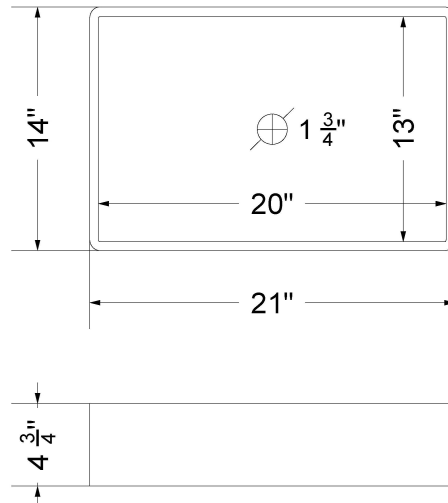

Technical Information

All product dimensions are nominal.

- Installation: Vanity Top
- Number of deck holes: 1

Notes

Install this product according to the installation instructions.

Sink Specifications

- 4-3/4" (82.55mm) deep
- 1-3/4" (6.35mm) drain opening
- Minimum cabinet size: 24"

Notes

Install this product according to the installation instructions.

Sink Specifications

- 4-3/4" (82.55mm) deep
- 1-3/4" (6.35mm) drain opening
- Minimum cabinet size: 24"

VANDERLOC

55" SILESTONE® QUARTZ VANITY TOP - Eternal Noir Single Vigo Centered Sink (Widespread faucet hole)