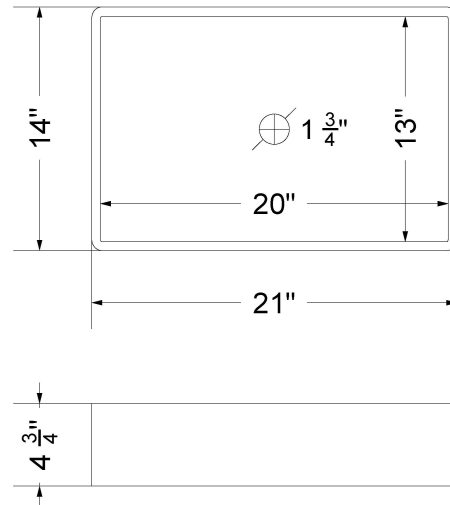

Technical Information

All product dimensions are nominal.

- Installation: Vanity Top
- Number of deck holes: 1

Notes

Install this product according to the installation instructions.

Sink Specifications

- 4-3/4" (82.55mm) deep
- 1-3/4" (6.35mm) drain opening
- Minimum cabinet size: 24"

All product dimensions are nominal.

- Installation: Vanity Top
- Number of deck holes: 3

Notes

Install this product according to the installation instructions.

Sink Specifications

- 4-3/4" (82.55mm) deep
- 1-3/4" (6.35mm) drain opening
- Minimum cabinet size: 24"