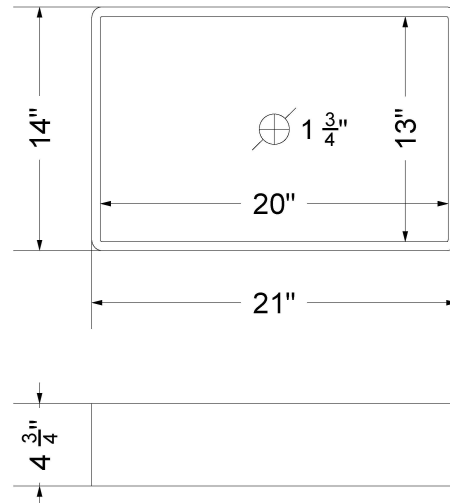

All product dimensions are nominal.

- Installation: Vanity Top
- Number of deck holes: 3

Notes

Install this product according to the installation instructions.

Sink Specifications

- 4-3/4" (82.55mm) deep
- 1-3/4" (6.35mm) drain opening
- Minimum cabinet size: 24"

Notes

Install this product according to the installation instructions.

Sink Specifications

- 4-3/4" (82.55mm) deep
- 1-3/4" (6.35mm) drain opening
- Minimum cabinet size: 24"

VANDERLOC

55" SILESTONE® QUARTZ VANITY TOP - Helix
Single Vigo Centered Sink (No faucet hole)