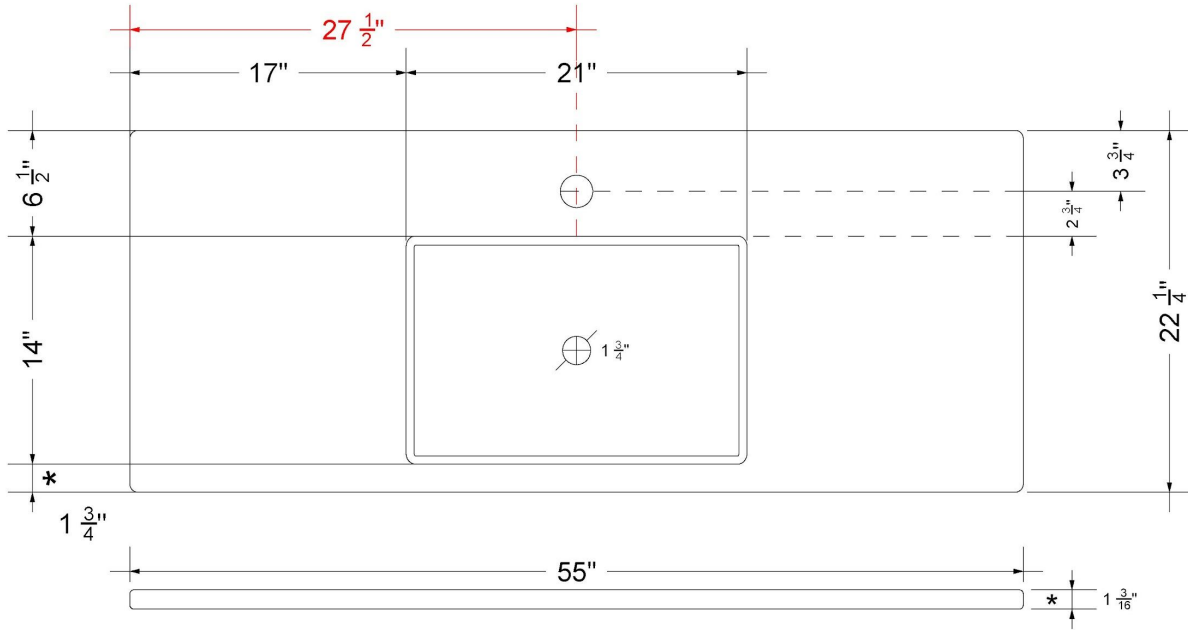

Technical Information

All product dimensions are nominal.

- Installation: Vanity Top
- Number of deck holes: 1

Notes

Install this product according to the installation instructions.