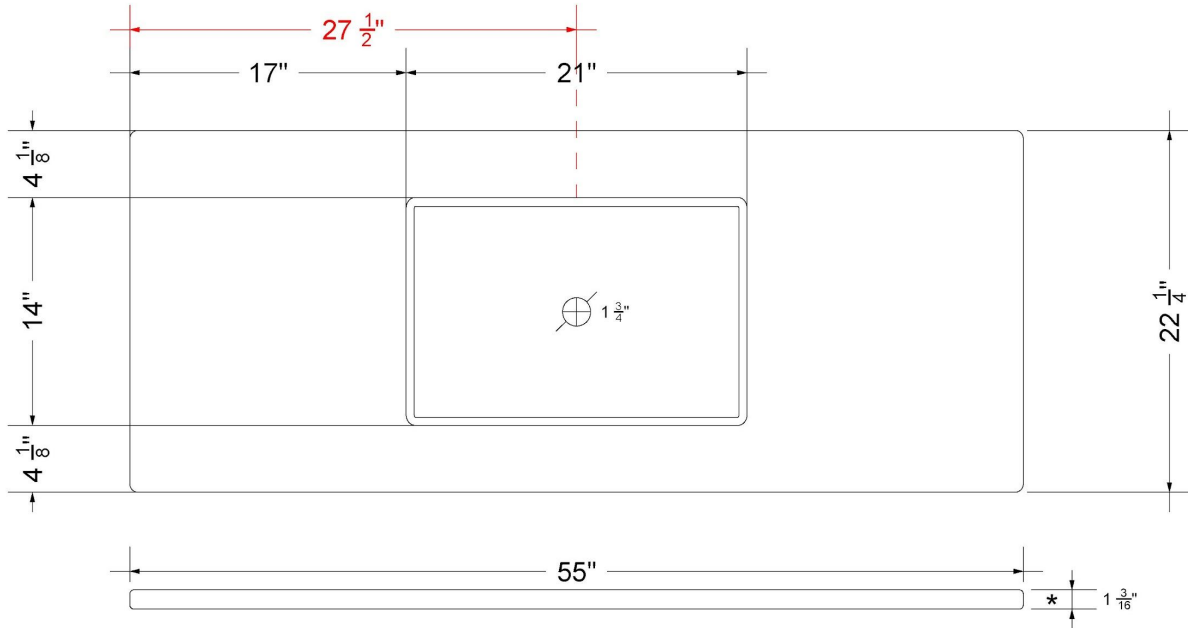

Technical Information

All product dimensions are nominal.

- Installation: Vanity Top
- Number of deck holes: 0

Notes

Install this product according to the installation instructions.