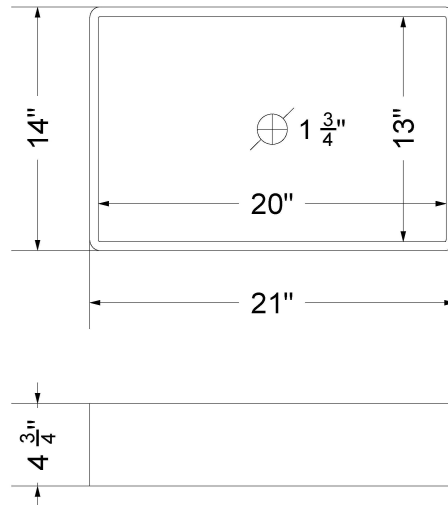

Technical Information

All product dimensions are nominal.

- Installation: Vanity Top
- Number of deck holes: 1

Notes

Install this product according to the installation instructions.

Sink Specifications

- 4-3/4" (82.55mm) deep
- 1-3/4" (6.35mm) drain opening
- Minimum cabinet size: 24"