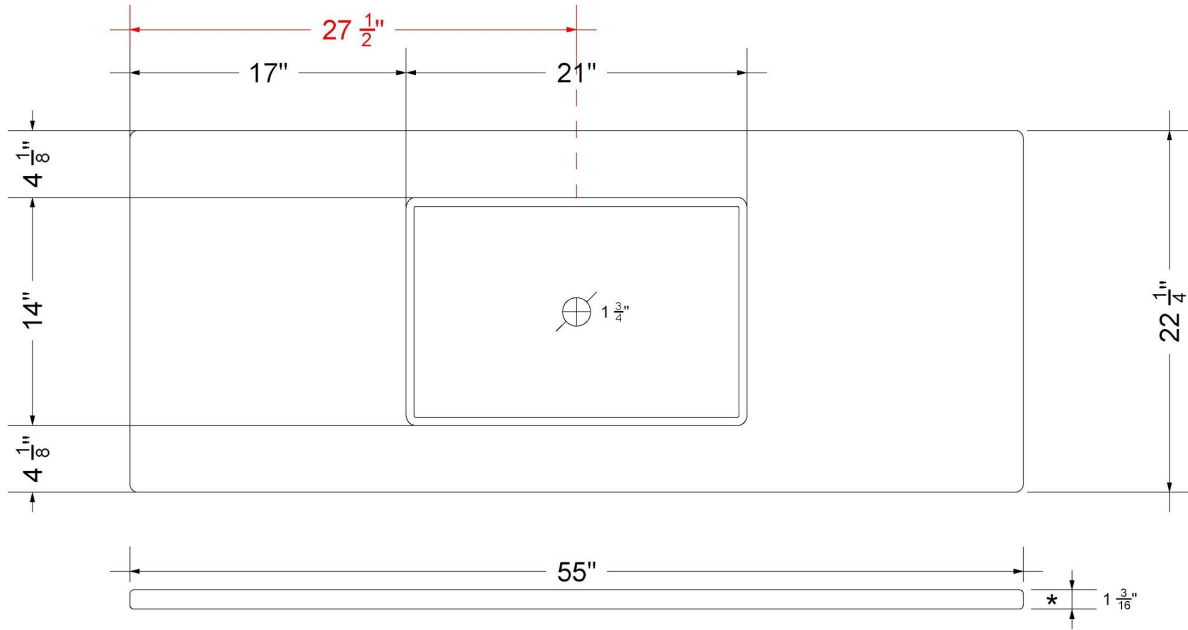

VANDERLOC

55" SILESTONE® QUARTZ VANITY TOP - Eternal Charcoal
Single Vigo Centered Sink (No faucet hole)

CV-55-S1C-NH.ec

Technical Information

All product dimensions are nominal.

- Installation: Vanity Top
- Number of deck holes: 0

Notes

Install this product according to the installation instructions.