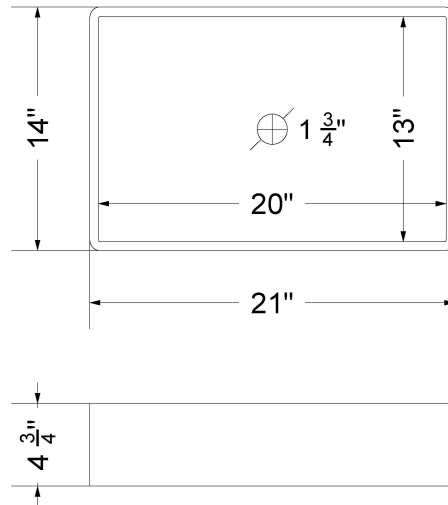

Technical Information

All product dimensions are nominal.

- Installation: Vanity Top
- Number of deck holes: 1

Notes

Install this product according to the installation instructions.

Sink Specifications

- 4-3/4" (82.55mm) deep
- 1-3/4" (6.35mm) drain opening
- Minimum cabinet size: 24"

Technical Information

All product dimensions are nominal.

- Installation: Vanity Top
- Number of deck holes: 3

Notes

Install this product according to the installation instructions.

Sink Specifications

- 4-3/4" (82.55mm) deep
- 1-3/4" (6.35mm) drain opening
- Minimum cabinet size: 24"