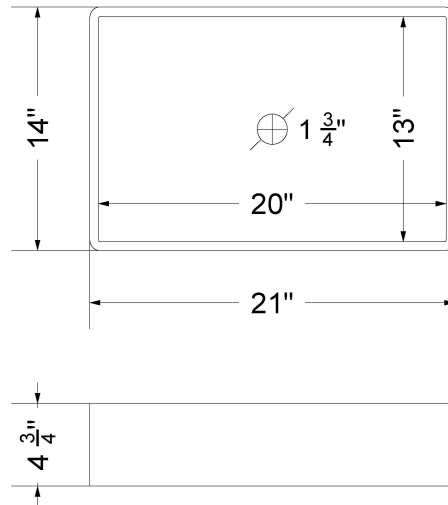

Notes

Install this product according to the installation instructions.

Sink Specifications

- 4-3/4" (82.55mm) deep
- 1-3/4" (6.35mm) drain opening
- Minimum cabinet size: 24"

VANDERLOC

55" Quartz Backsplash Desert Silver **C-55B.ds**