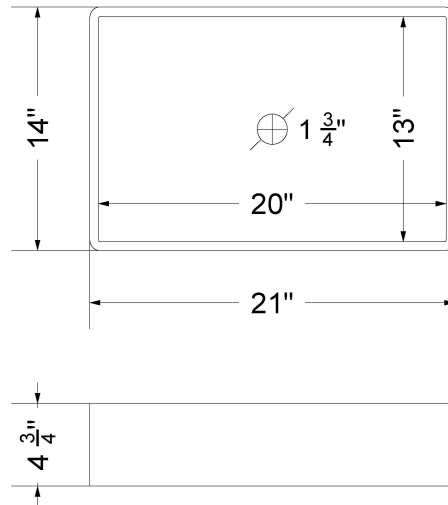

Technical Information

All product dimensions are nominal.

- Installation: Vanity Top
- Number of deck holes: 1

Notes

Install this product according to the installation instructions.

Sink Specifications

- 4-3/4" (82.55mm) deep
- 1-3/4" (6.35mm) drain opening
- Minimum cabinet size: 24"

Notes

Install this product according to the installation instructions.

Sink Specifications

- 4-3/4" (82.55mm) deep
- 1-3/4" (6.35mm) drain opening
- Minimum cabinet size: 24"

VANDERLOC

55" SILESTONE® QUARTZ VANITY TOP - Eternal Noir
Single Vigo Centered Sink (No faucet hole)