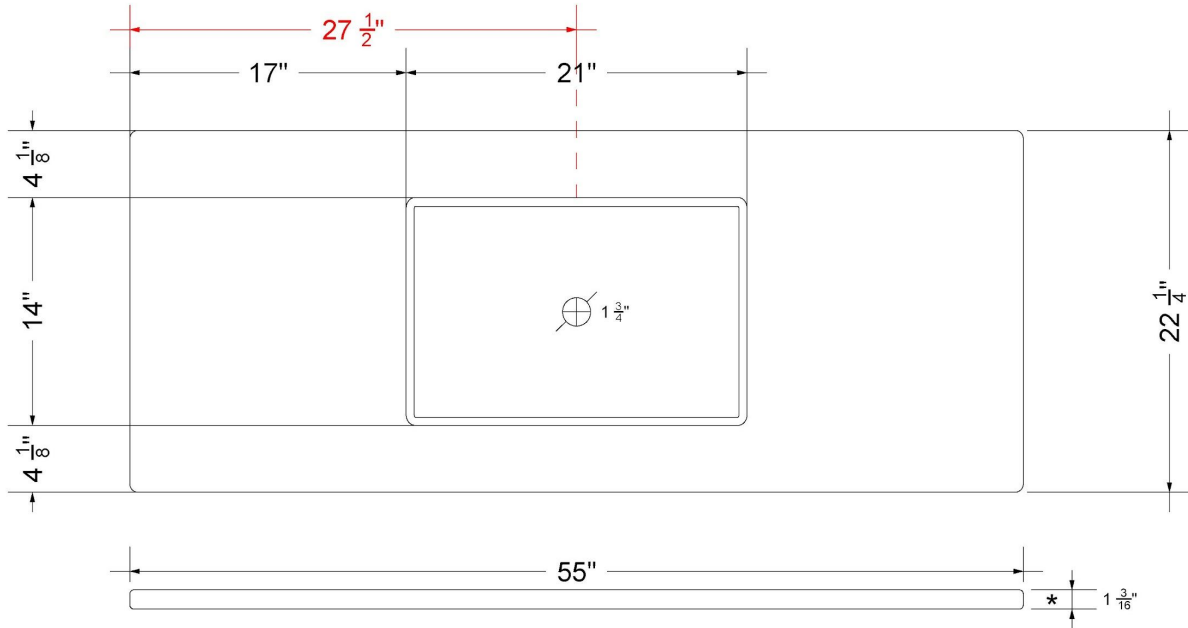

VANDERLOC

55" SILESTONE® QUARTZ VANITY TOP - Desert Silver
Single Vigo Centered Sink (No faucet hole)

CV-55-S1C-NH.ds

Technical Information

All product dimensions are nominal.

- Installation: Vanity Top
- Number of deck holes: 0

Notes

Install this product according to the installation instructions.