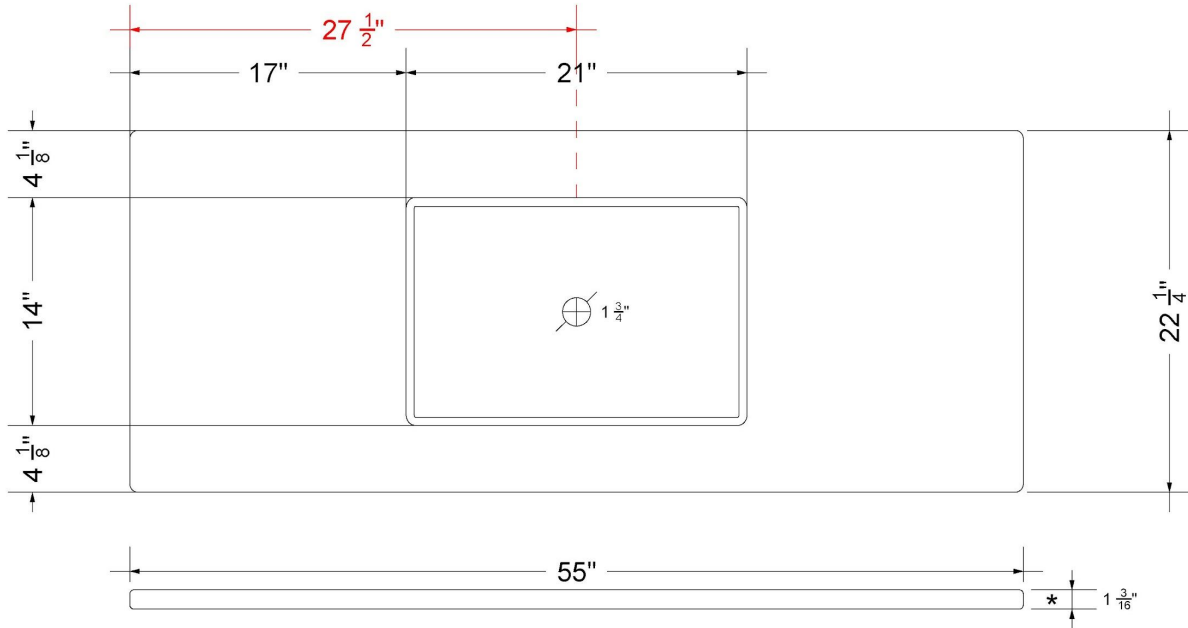

CV-55-S1C-NH.he

Technical Information

All product dimensions are nominal.

- Installation: Vanity Top
- Number of deck holes: 0

Notes

Install this product according to the installation instructions.

Sink Specifications