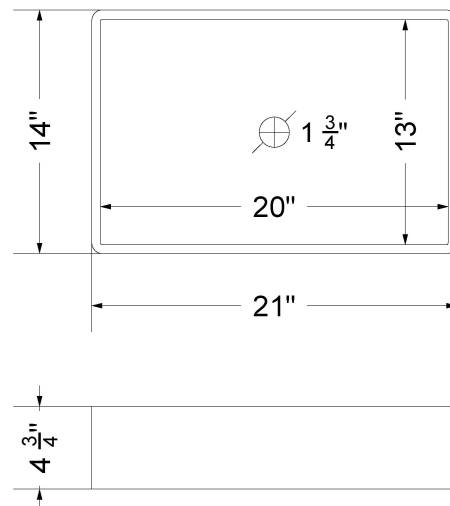

CV-55-S1C-NH.en

Technical Information

All product dimensions are nominal.

- Installation: Vanity Top
- Number of deck holes: 0

Notes

Install this product according to the installation instructions.

Sink Specifications