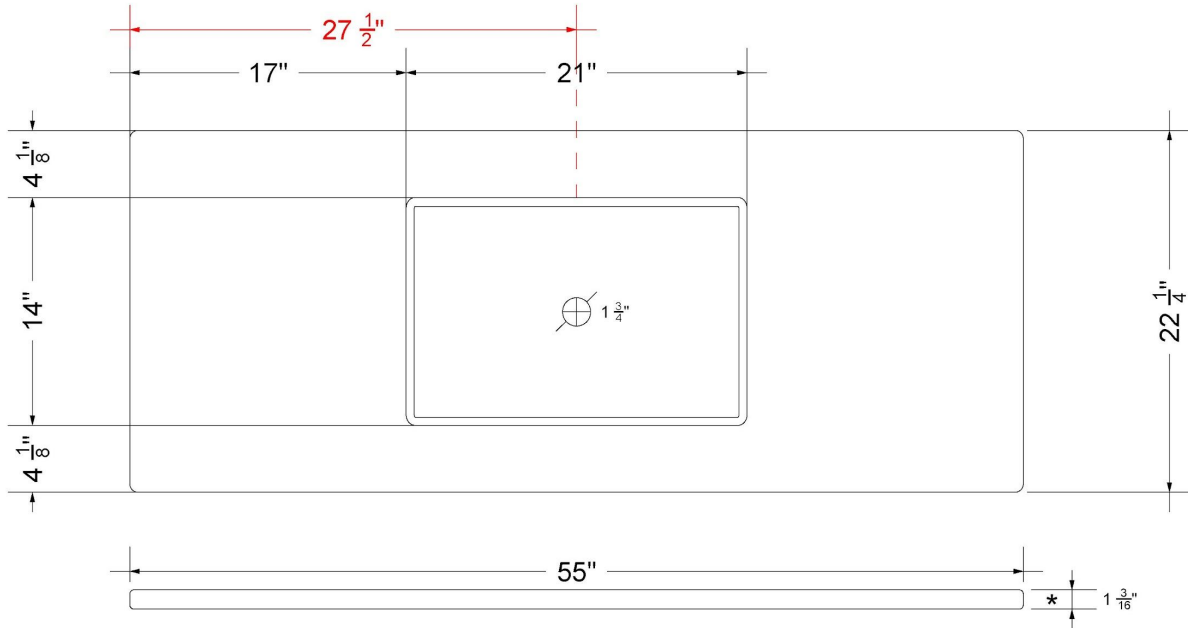

CV-55-S1C-NH.en

Technical Information

All product dimensions are nominal.

- Installation: Vanity Top
- Number of deck holes: 0

Notes

Install this product according to the installation instructions.

Sink Specifications