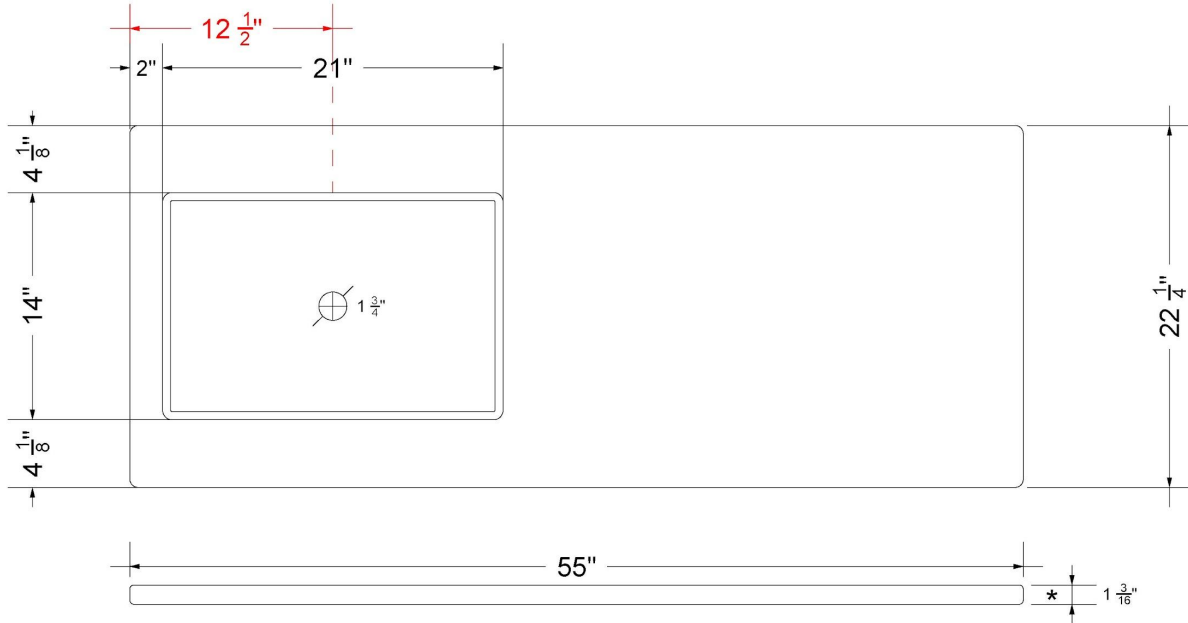

VANDERLOC

55" SILESTONE® QUARTZ VANITY TOP - Helix
Single Vigo Left Offset Sink (No faucet hole)

CV-55-S1LO-NH.he

Technical Information

All product dimensions are nominal.

- Installation: Vanity Top
- Number of deck holes: 0

Notes

Install this product according to the installation instructions.