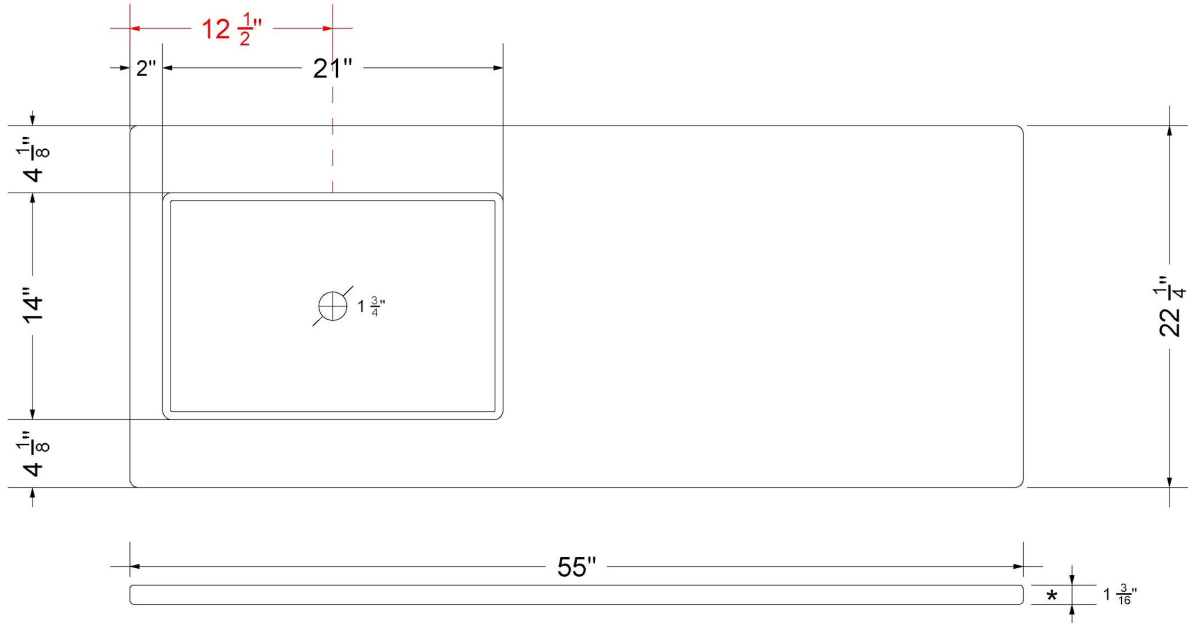

VANDERLOC

55" SILESTONE® QUARTZ VANITY TOP - Eternal Noir
Single Vigo Left Offset Sink (No faucet hole)

CV-55-S1LO-NH.en

Technical Information

All product dimensions are nominal.

- Installation: Vanity Top
- Number of deck holes: 0