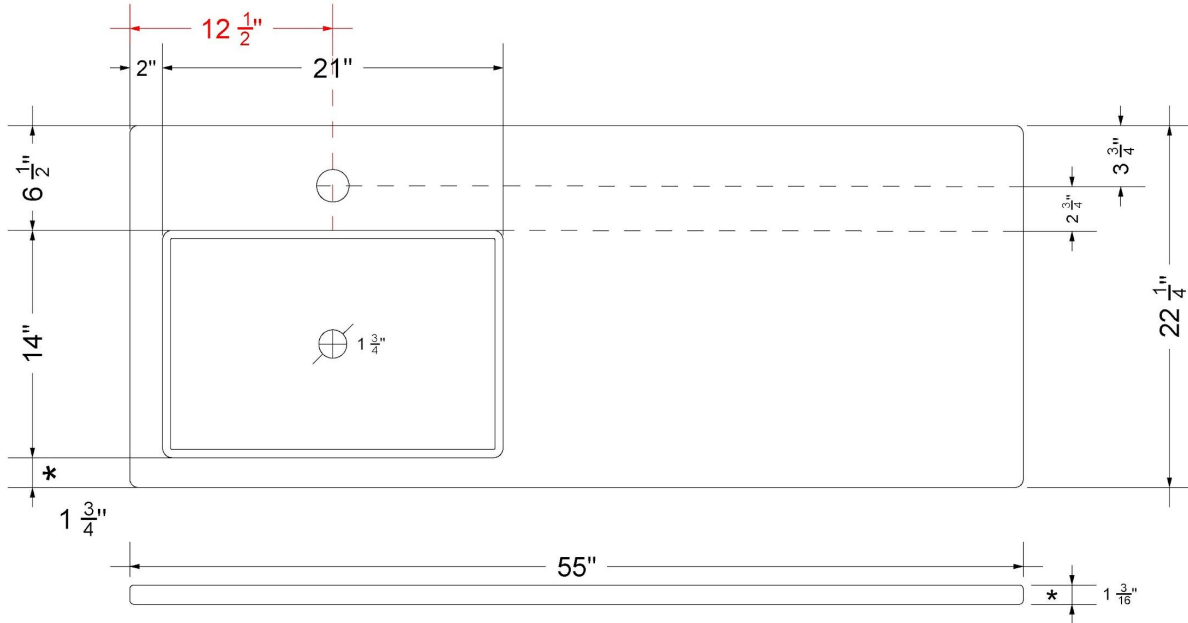

VANDERLOC

55" SILESTONE® QUARTZ VANITY TOP - Eternal Charcoal
Single Vigo Left Offset Sink (Single faucet hole)

CV-55-S1LO-SH.ec

Technical Information

All product dimensions are nominal.

- Installation: Vanity Top
- Number of deck holes: 1