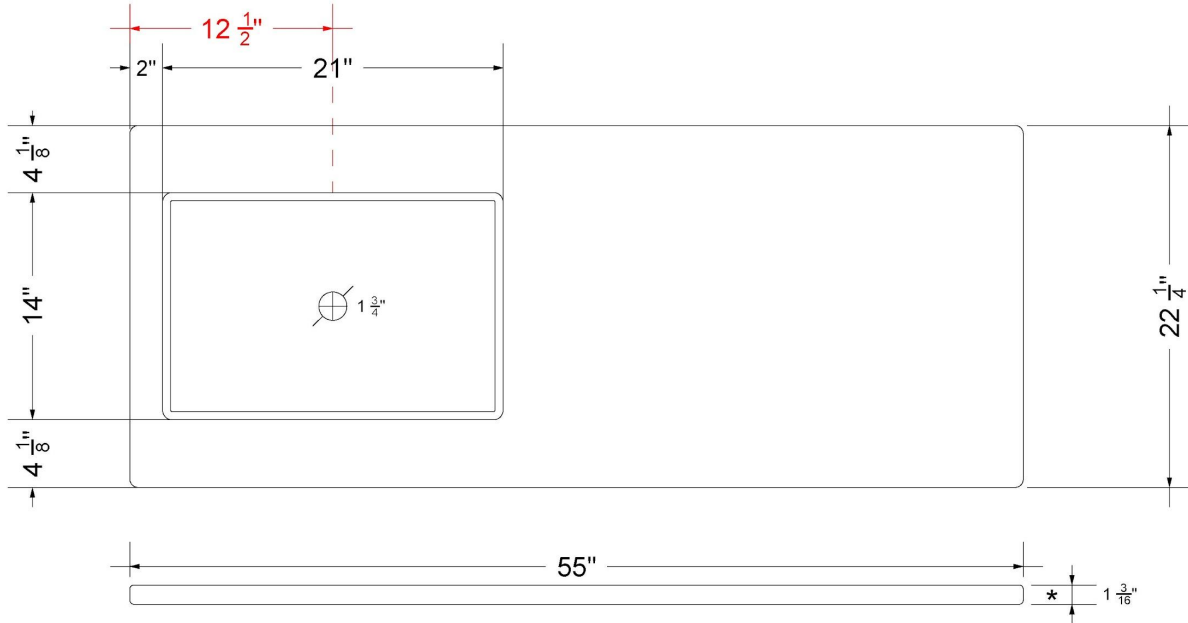

VANDERLOC

55" SILESTONE® QUARTZ VANITY TOP - White Zeus

Single Vigo Left Offset Sink (No faucet hole)

CV-55-S1LO-NH.wz

Technical Information

All product dimensions are nominal.

- Installation: Vanity Top
- Number of deck holes: 0