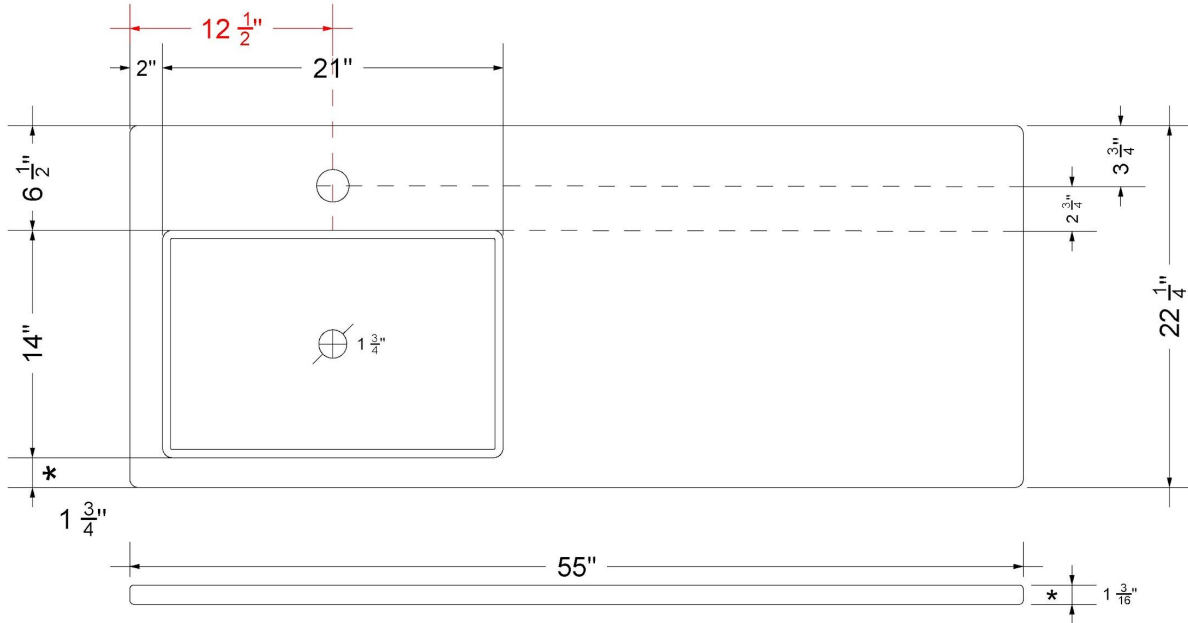

VANDERLOC

55" SILESTONE® QUARTZ VANITY TOP - Desert Silver
Single Vigo Left Offset Sink (Single faucet hole)

CV-55-S1LO-SH.ds

Technical Information

All product dimensions are nominal.

- Installation: Vanity Top
- Number of deck holes: 1