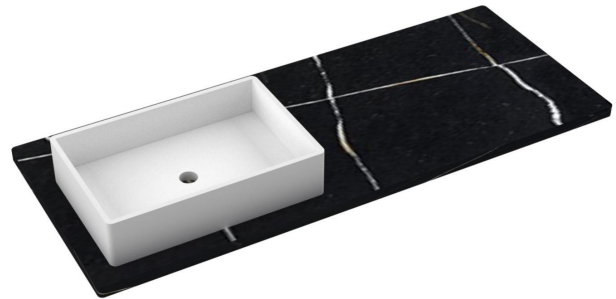

VANDERLOC

55" SILESTONE® QUARTZ VANITY TOP - Eternal Noir
Single Vigo Left Offset Sink (Widespread faucet hole)

CV-55-S1LO-WS.en

Features

- Matte Stone™ Vessel Sink
- Single and widespread faucet

Material

- Silestone® Quartz
- White Matte Stone™

Installation

- Vanity top
- Widespread faucet hole

Included Products

- Vigo Magnolia Matte Stone™ Vessel Bathroom Sink

Optional Products

- C-55B.en Silestone® Quartz backsplash

Codes/Standards

- N/A

Vanderloc® One-Year Limited Warranty

- For product warranty information visit www.vanderloc.com

Available Colors/Finishes

Color tiles intended for reference only.

Color	Code	Description
	DS	Desert Silver
	EC	Eternal Charcoal
	EN	Eternal Noir
	EG	Ethereal Glow
	HE	Helix
	WZ	White Zeus