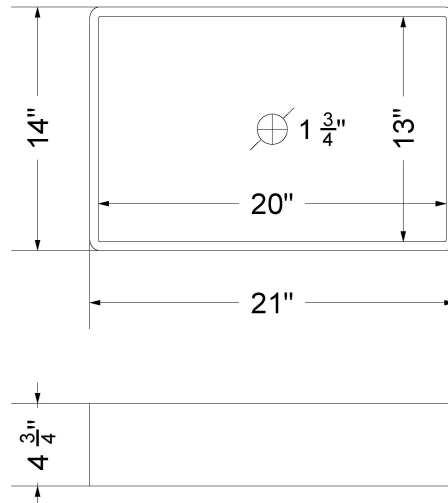

VANDERLOC

55" SILESTONE® QUARTZ VANITY TOP - Helix
Single Vigo Left Offset Sink (No faucet hole)

CV-55-S1LO-NH.he

Technical Information

All product dimensions are nominal.

- Installation: Vanity Top
- Number of deck holes: 0

Notes

Install this product according to the installation instructions.

Sink Specifications

- 4-3/4" (82.55mm) deep
- 1-3/4" (6.35mm) drain opening
- Minimum cabinet size: 24"

VANDERLOC

55" SILESTONE® QUARTZ VANITY TOP - White Zeus
Single Vigo Left Offset Sink (No faucet hole)