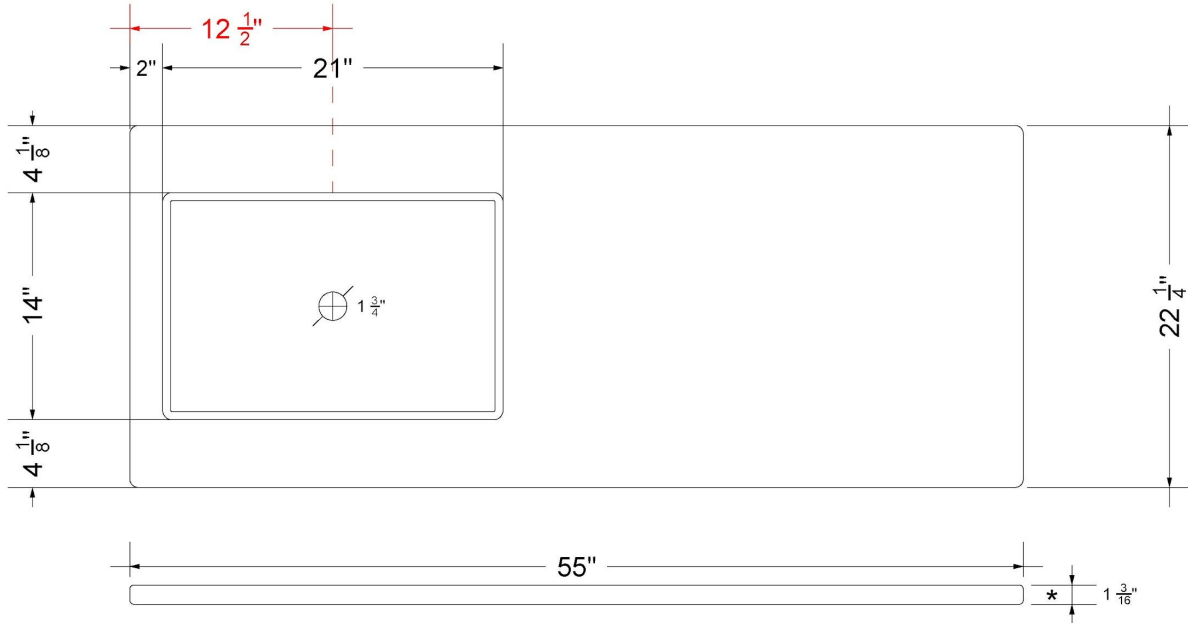

VANDERLOC

55" SILESTONE® QUARTZ VANITY TOP - Ethereal Glow
Single Vigo Left Offset Sink (No faucet hole)

CV-55-S1LO-NH.eg

Technical Information

All product dimensions are nominal.

- Installation: Vanity Top
- Number of deck holes: 0