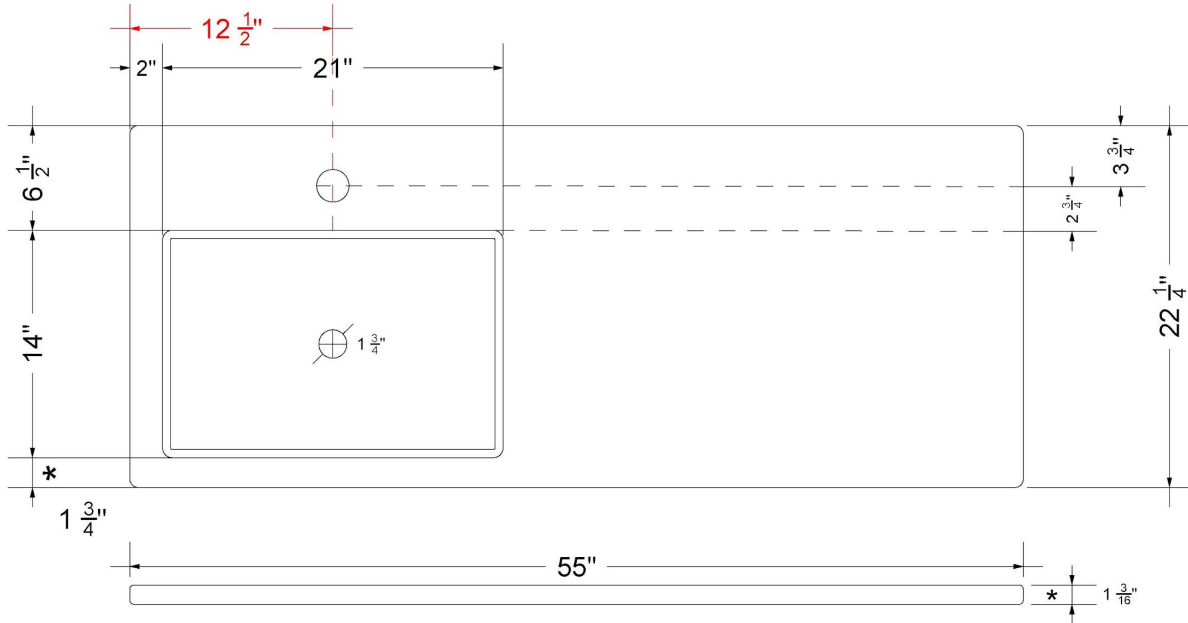

VANDERLOC

55" SILESTONE® QUARTZ VANITY TOP - Ethereal Glow
Single Vigo Left Offset Sink (Single faucet hole)

CV-55-S1LO-SH.eg

Technical Information

All product dimensions are nominal.

- Installation: Vanity Top
- Number of deck holes: 1