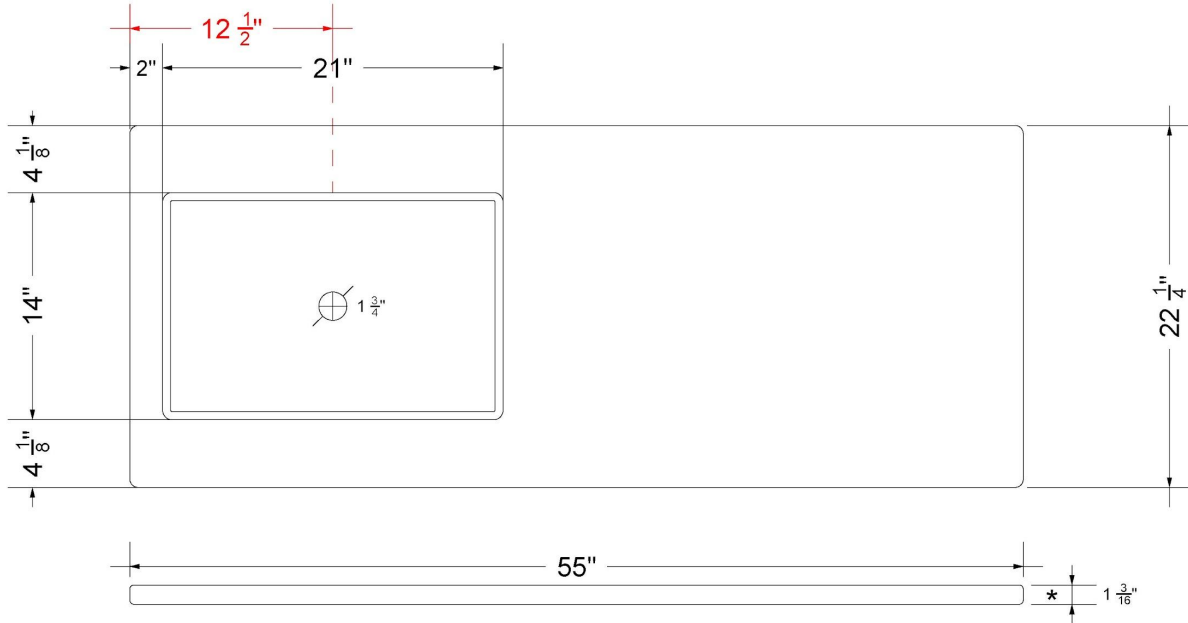

VANDERLOC

55" SILESTONE® QUARTZ VANITY TOP - Desert Silver
Single Vigo Left Offset Sink (No faucet hole)

CV-55-S1LO-NH.ds

Technical Information

All product dimensions are nominal.

- Installation: Vanity Top
- Number of deck holes: 0

Notes

Install this product according to the installation instructions.