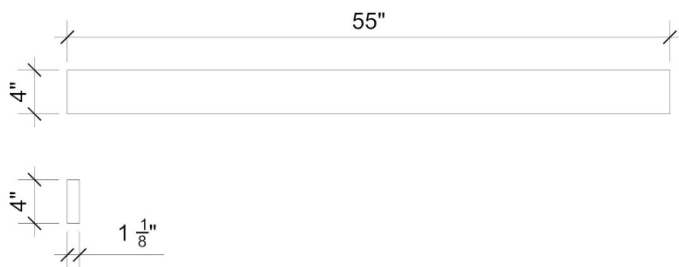

Technical Information

- All product dimensions are nominal

Vanderloc® One-Year Limited Warranty

- For product warranty information visit www.vanderloc.com

Available Colors/Finishes

Color tiles intended for reference only.