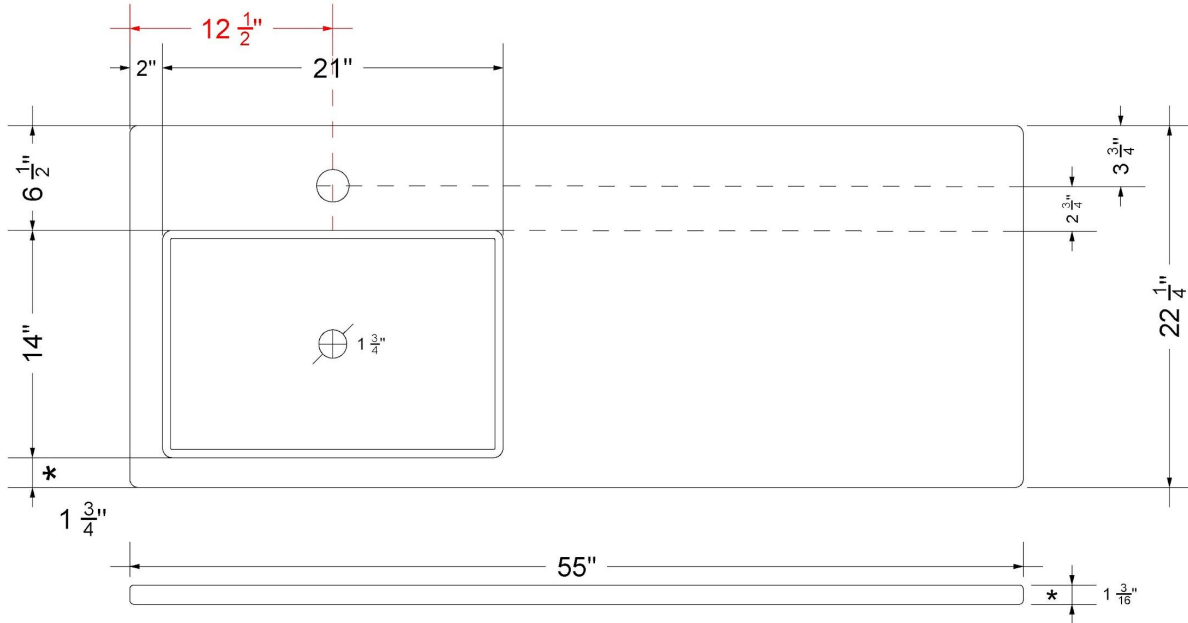

Technical Information

All product dimensions are nominal.

- Installation: Vanity Top
- Number of deck holes: 1

Notes

Install this product according to the installation instructions.

Sink Specifications

- 4-3/4" (82.55mm) deep
- 1-3/4" (6.35mm) drain opening
- Minimum cabinet size: 24"