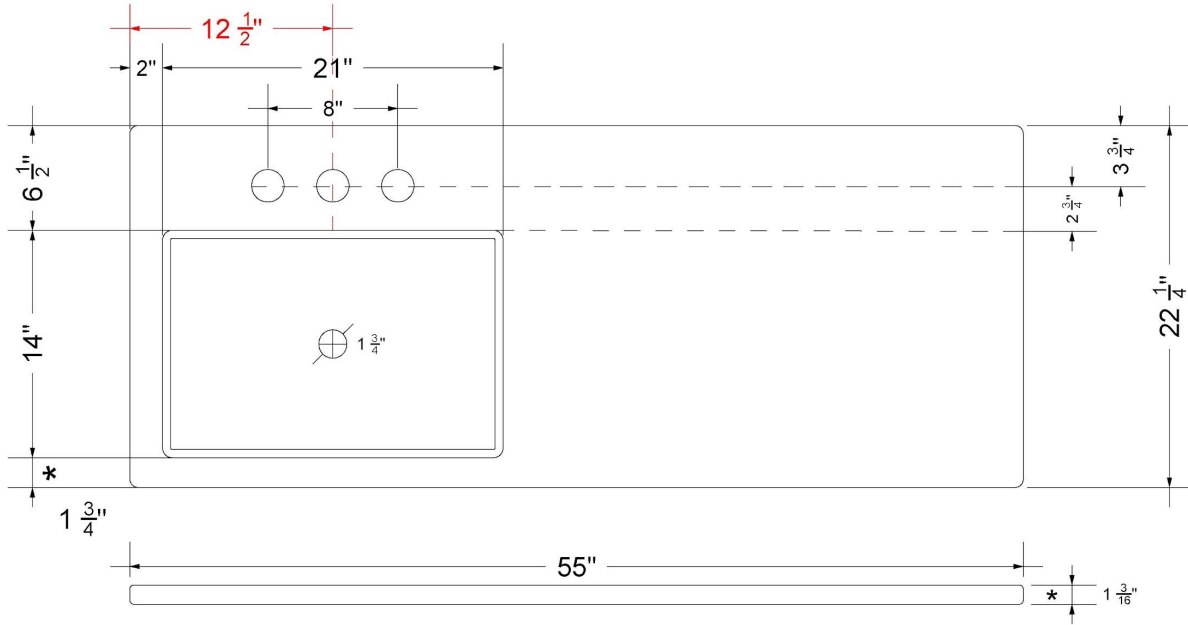

VANDERLOC

55" SILESTONE® QUARTZ VANITY TOP - Eternal Charcoal
Single Vigo Left Offset Sink (Widespread faucet hole)

CV-55-S1LO-WS.ec

Technical Information

All product dimensions are nominal.

- Installation: Vanity Top
- Number of deck holes: 3

Notes

Install this product according to the installation instructions.