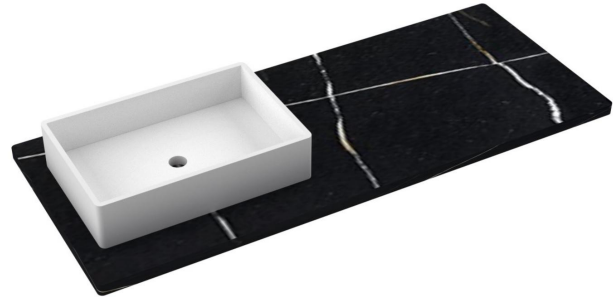

VANDERLOC

55" SILESTONE® QUARTZ VANITY TOP - Eternal Noir
Single Vigo Left Offset Sink (No faucet hole)

CV-55-S1LO-NH.en

Features

- Matte Stone™ Vessel Sink
- Single and widespread faucet

Material

- Silestone® Quartz
- White Matte Stone™

Installation

- Vanity top
- No faucet hole

Included Products

- Vigo Magnolia Matte Stone™ Vessel Bathroom Sink

Optional Products

- C-55B.en Silestone® Quartz backsplash

Codes/Standards

- N/A

Vanderloc® One-Year Limited Warranty

- For product warranty information visit www.vanderloc.com

Available Colors/Finishes

Color tiles intended for reference only.

Color	Code	Description
	DS	Desert Silver
	EC	Eternal Charcoal
	EN	Eternal Noir
	EG	Ethereal Glow
	HE	Helix
	WZ	White Zeus