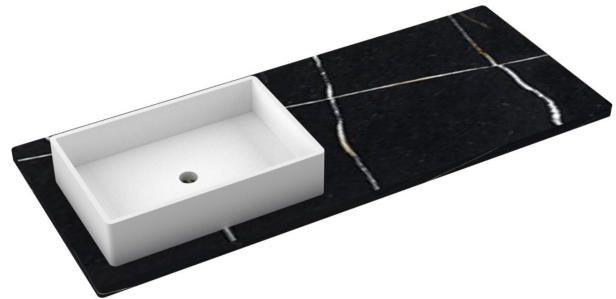

CV-55-S1LO-SH.en

Features

- Matte Stone™ Vessel Sink
- Single and widespread faucet

Material

- Silestone® Quartz
- White Matte Stone™

Installation

- Vanity top
- Single faucet hole

Included Products

- Vigo Magnolia Matte Stone™ Vessel Bathroom Sink

Optional Products

- C-55B.en Silestone® Quartz backsplash

Codes/Standards

- N/A

Vanderloc® One-Year Limited Warranty

- For product warranty information visit www.vanderloc.com