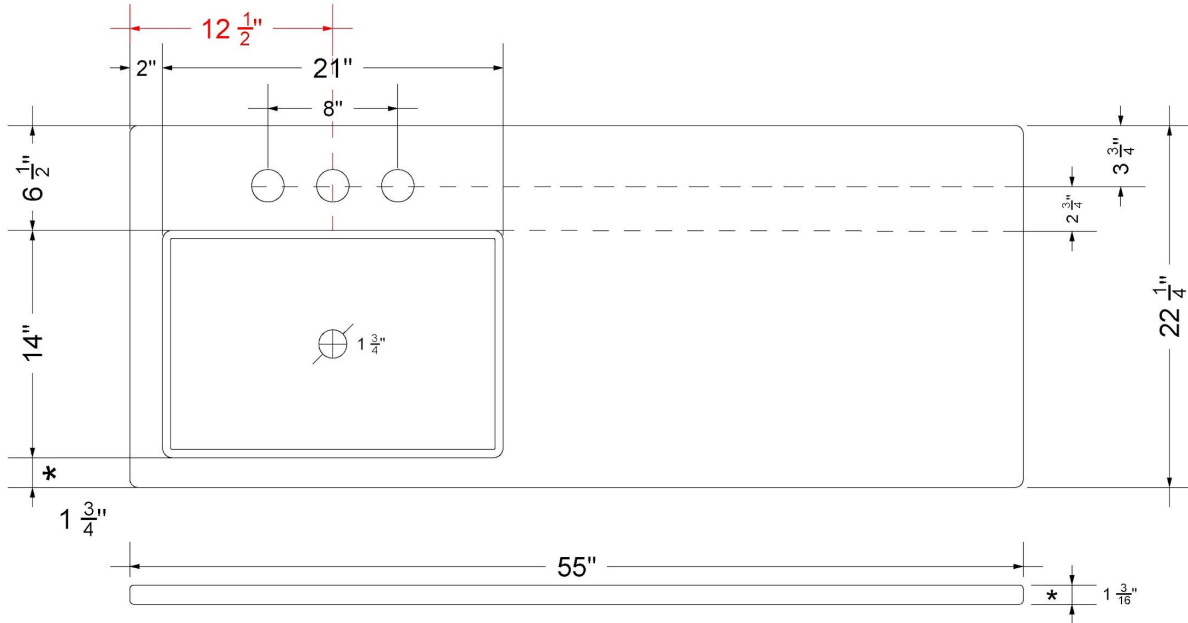

VANDERLOC

55" SILESTONE® QUARTZ VANITY TOP - Eternal Noir
Single Vigo Left Offset Sink (Widespread faucet hole)

CV-55-S1LO-WS.en

Technical Information

All product dimensions are nominal.

- Installation: Vanity Top
- Number of deck holes: 3

Notes

Install this product according to the installation instructions.