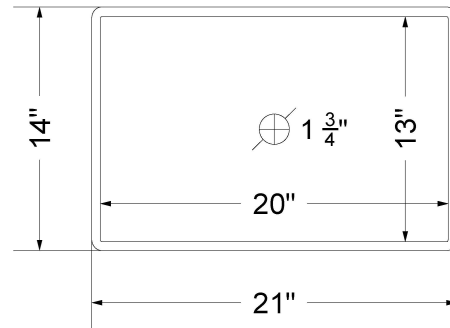

Notes

Install this product according to the installation instructions.

Sink Specifications

- 4-3/4" (82.55mm) deep
- 1-3/4" (6.35mm) drain opening
- Minimum cabinet size: 24"

VANDERLOC

55" SILESTONE® QUARTZ VANITY TOP - Eternal Noir
Single Vigo Left Offset Sink (Widespread faucet hole)