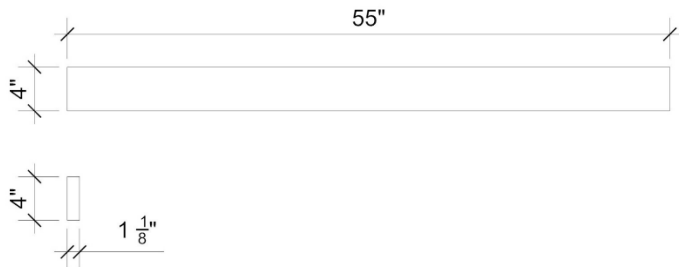

VANDERLOC

55" Quartz Backsplash Helix C-55B.he

Features

- 4" Quartz Backsplash

Material

- Silestone® Quartz

Codes/Standards

- None Applicable

Notes

- Install this product according to the installation instructions

Technical Information

- All product dimensions are nominal

Vanderloc® One-Year Limited Warranty

- For product warranty information visit www.vanderloc.com

Available Colors/Finishes

Color tiles intended for reference only.

Color	Code	Description
	DS	Desert Silver
	EC	Eternal Charcoal
	EN	Eternal Noir
	EG	Ethereal Glow
	HE	Helix
	WZ	White Zeus