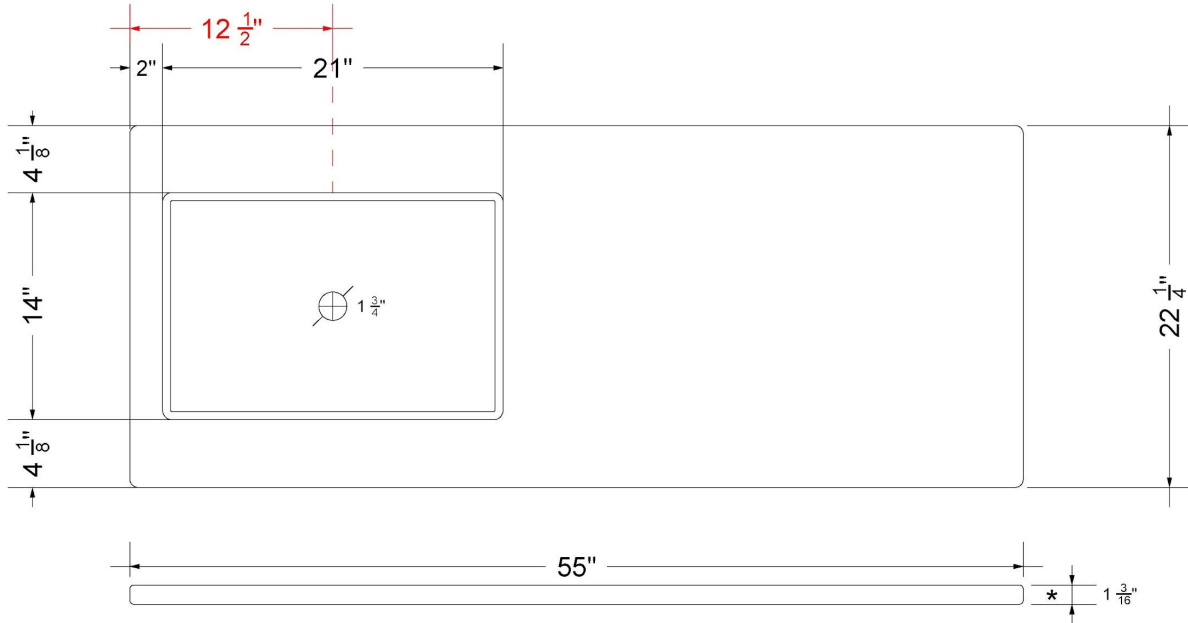

VANDERLOC

55" SILESTONE® QUARTZ VANITY TOP - Eternal Charcoal
Single Vigo Left Offset Sink (No faucet hole)

CV-55-S1LO-NH.ec

Technical Information

All product dimensions are nominal.

- Installation: Vanity Top
- Number of deck holes: 0

Notes

Install this product according to the installation instructions.