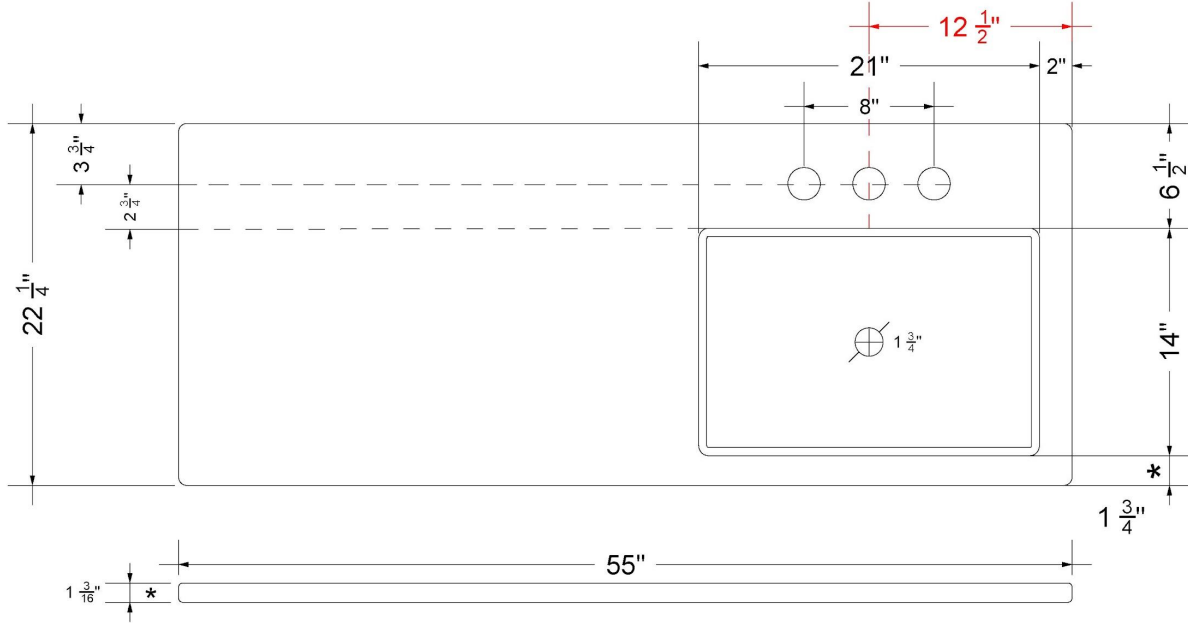

VANDERLOC

55" SILESTONE® QUARTZ VANITY TOP - Desert Silver
Single Vigo Right Offset Sink (Widespread faucet hole)

CV-55-S1RO-WS.ds

Technical Information

All product dimensions are nominal.

- Installation: Vanity Top
- Number of deck holes: 3

Notes

Install this product according to the installation instructions.