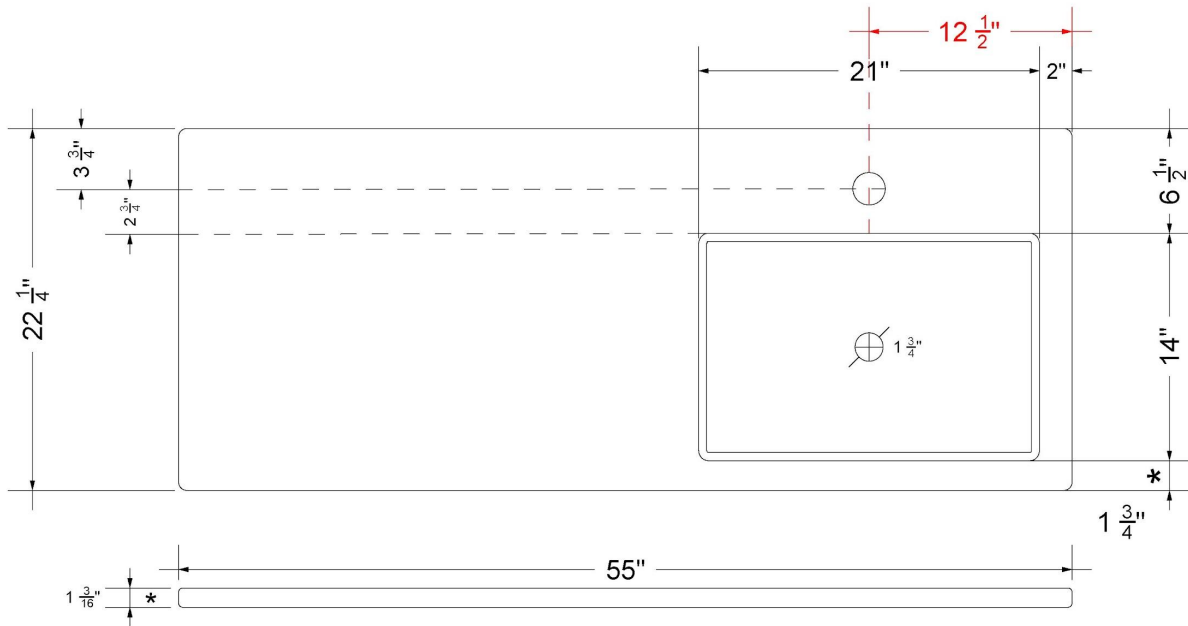

VANDERLOC

55" SILESTONE® QUARTZ VANITY TOP - Hellix
Single Vigo Right Offset Sink (Single faucet hole)

CV-55-S1RO-SH.he

Technical Information

All product dimensions are nominal.

- Installation: Vanity Top
- Number of deck holes: 1

Notes

Install this product according to the installation instructions.