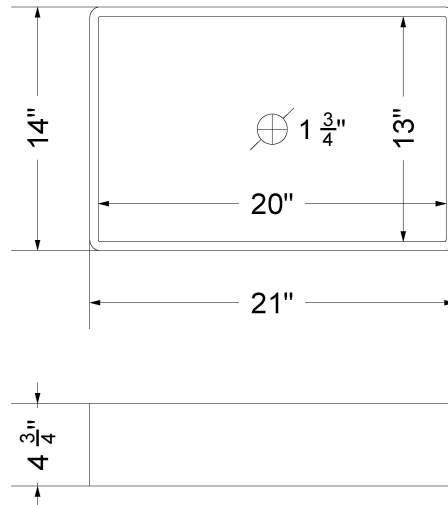

CV-55-S1RO-NH.wz

Technical Information

All product dimensions are nominal.

- Installation: Vanity Top
- Number of deck holes: 0

Notes

Install this product according to the installation instructions.

Sink Specifications