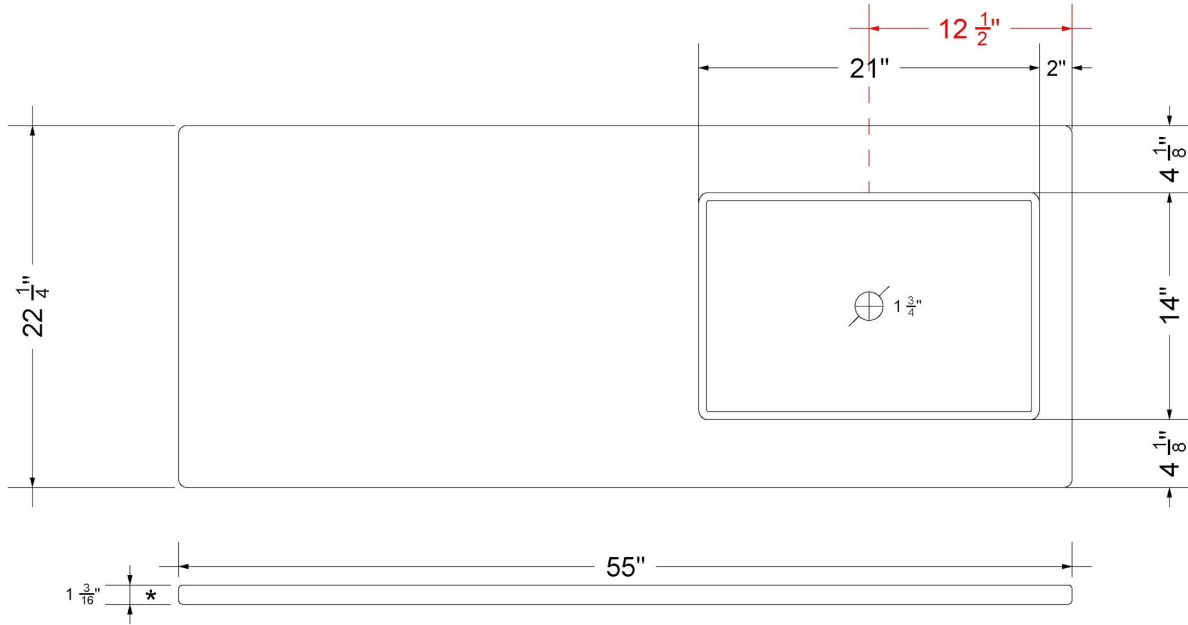

VANDERLOC

55" SILESTONE® QUARTZ VANITY TOP - Eternal Noir
Single Vigo Right Offset Sink (No faucet hole)

CV-55-S1RO-NH.en

Technical Information

All product dimensions are nominal.

- Installation: Vanity Top
- Number of deck holes: 0

Notes

Install this product according to the installation instructions.