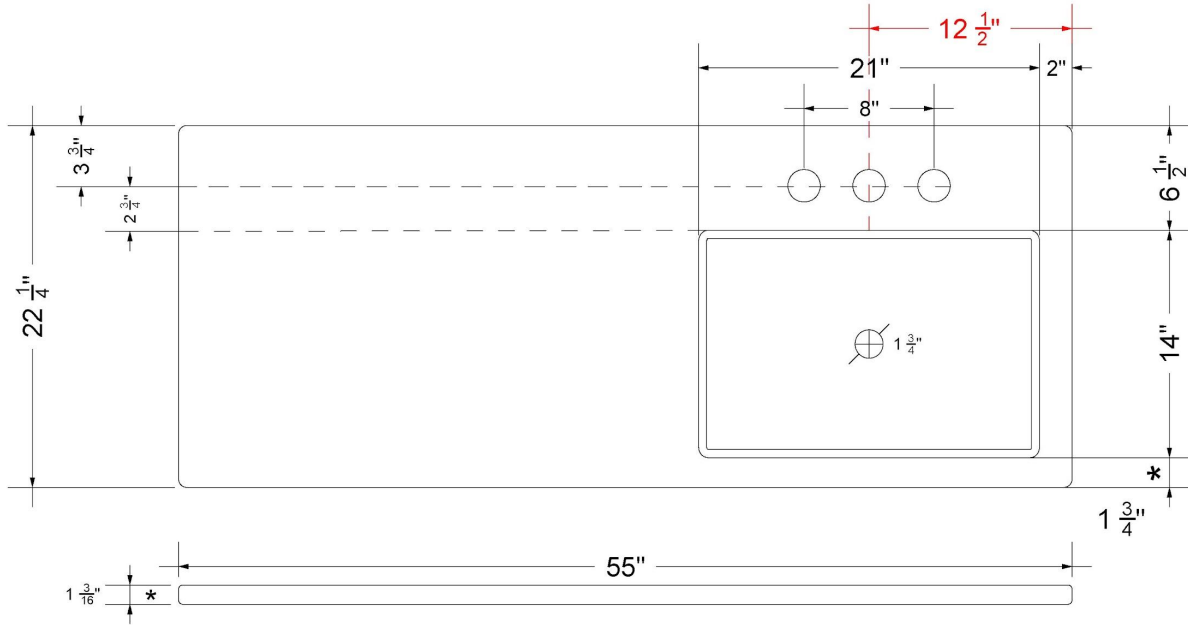

VANDERLOC

55" SILESTONE® QUARTZ VANITY TOP - Eternal Noir
Single Vigo Right Offset Sink (Widespread faucet hole)

CV-55-S1RO-WS.en

Technical Information

All product dimensions are nominal.

- Installation: Vanity Top
- Number of deck holes: 3

Notes

Install this product according to the installation instructions.