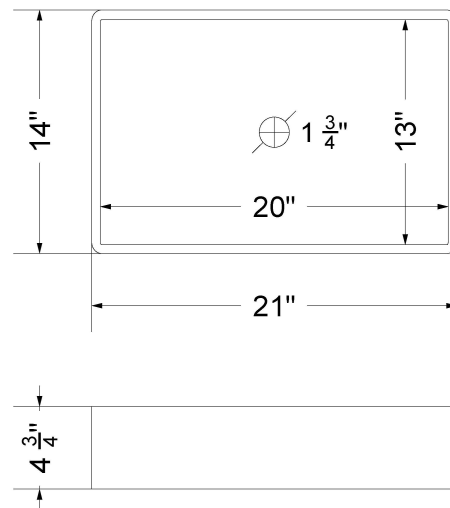

CV-55-S1RO-SH.eg

Technical Information

All product dimensions are nominal.

- Installation: Vanity Top
- Number of deck holes: 1

Notes

Install this product according to the installation instructions.

Sink Specifications