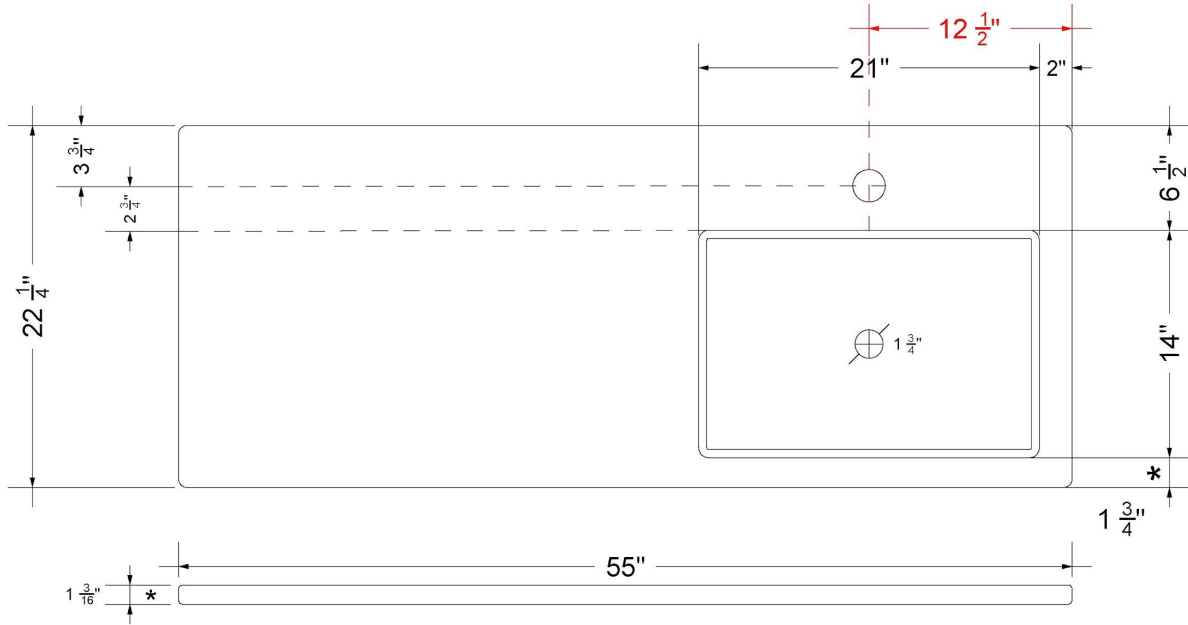

VANDERLOC

55" SILESTONE® QUARTZ VANITY TOP - Desert Silver
Single Vigo Right Offset Sink (Single faucet hole)

CV-55-S1RO-SH.ds

Technical Information

All product dimensions are nominal.

- Installation: Vanity Top
- Number of deck holes: 1