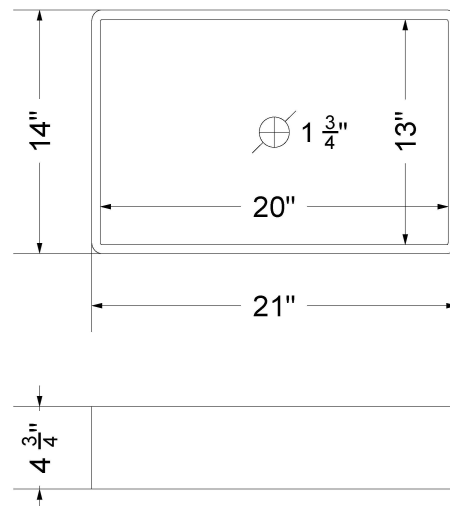

CV-55-S1RO-SH.ec

Technical Information

All product dimensions are nominal.

- Installation: Vanity Top
- Number of deck holes: 1

Notes

Install this product according to the installation instructions.

Sink Specifications

CV-55-S1RO-SH.he

Technical Information

All product dimensions are nominal.

- Installation: Vanity Top
- Number of deck holes: 1

Notes

Install this product according to the installation instructions.

Sink Specifications