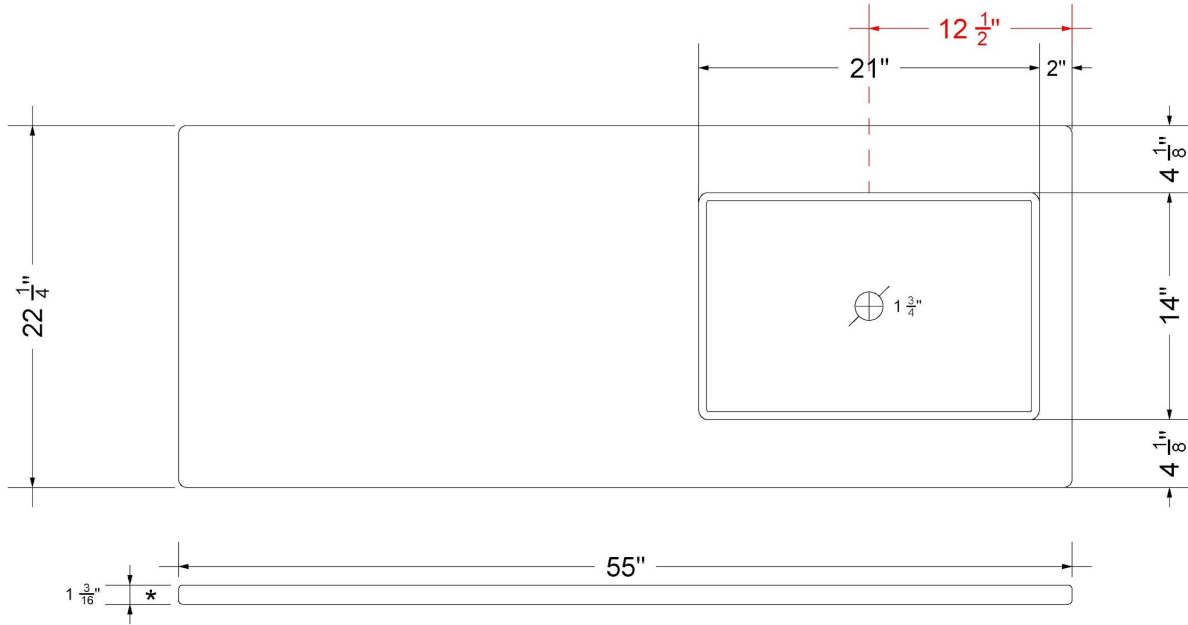

CV-55-S1RO-NH.ec

Technical Information

All product dimensions are nominal.

- Installation: Vanity Top
- Number of deck holes: 0

Notes

Install this product according to the installation instructions.

Sink Specifications