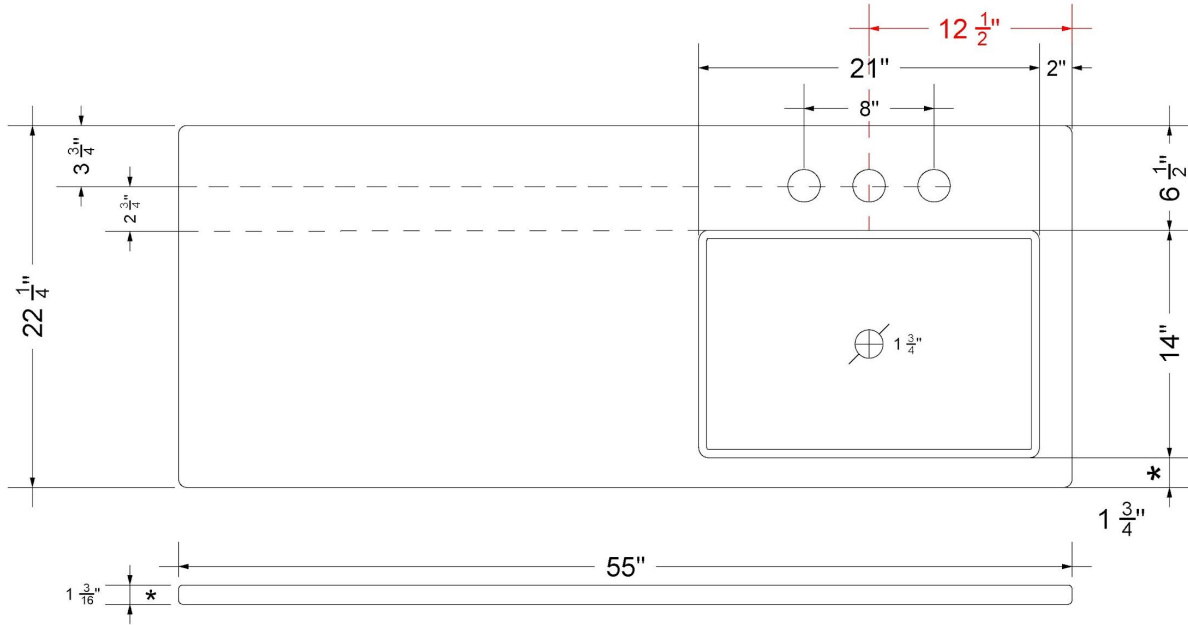

VANDERLOC

55" SILESTONE® QUARTZ VANITY TOP - White Zeus
Single Vigo Right Offset Sink (Widespread faucet hole)

CV-55-S1RO-WS.wz

Technical Information

All product dimensions are nominal.

- Installation: Vanity Top
- Number of deck holes: 3

Notes

Install this product according to the installation instructions.