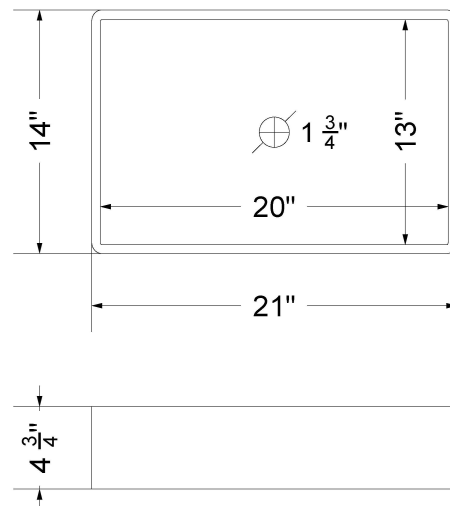

CV-55-S1RO-NH.eg

Technical Information

All product dimensions are nominal.

- Installation: Vanity Top
- Number of deck holes: 0

Notes

Install this product according to the installation instructions.

Sink Specifications