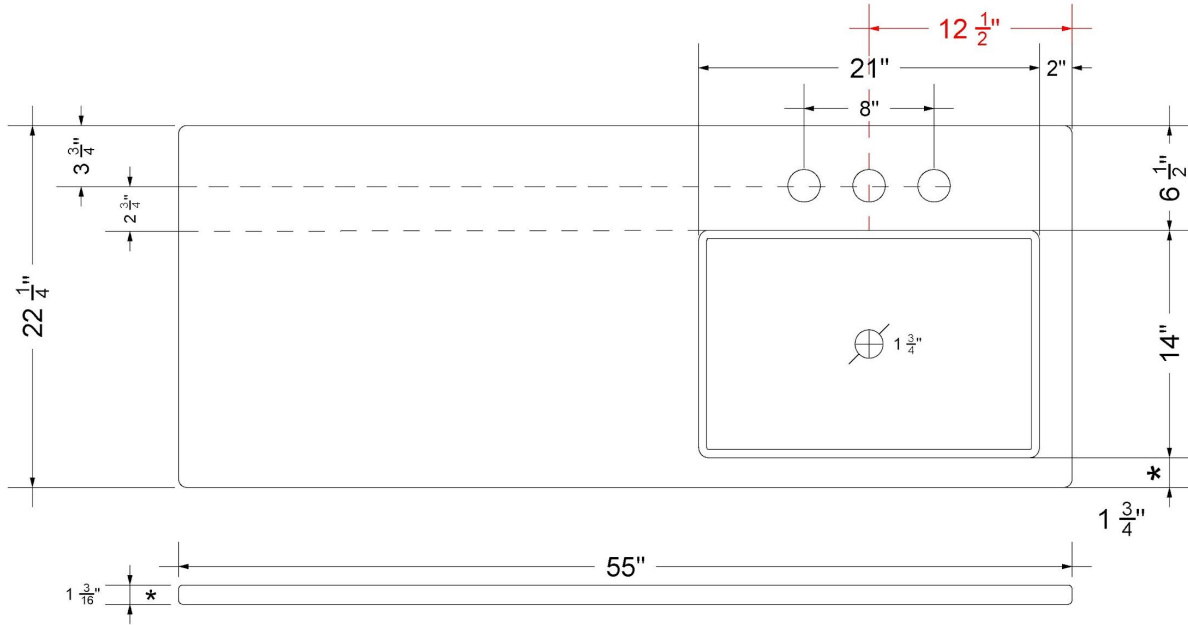

VANDERLOC

55" SILESTONE® QUARTZ VANITY TOP - Eternal Charcoal
Single Vigo Right Offset Sink (Widespread faucet hole)

CV-55-S1RO-WS.ec

Technical Information

All product dimensions are nominal.

- Installation: Vanity Top
- Number of deck holes: 3

Notes

Install this product according to the installation instructions.