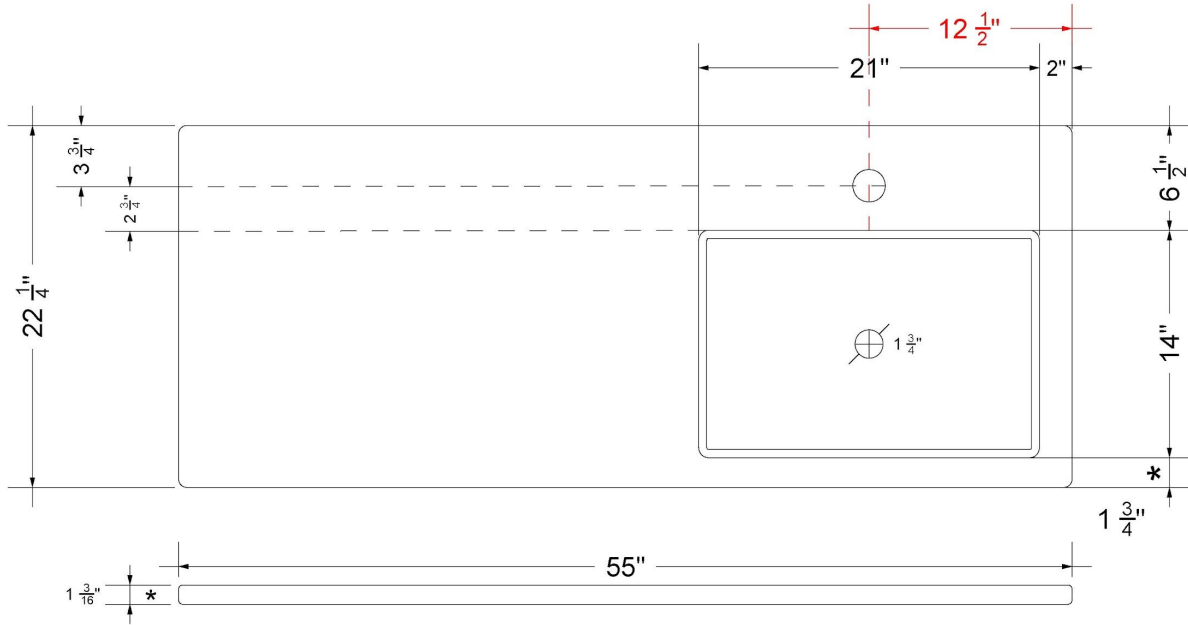

CV-55-S1RO-SH.ec

Technical Information

All product dimensions are nominal.

- Installation: Vanity Top
- Number of deck holes: 1

Notes

Install this product according to the installation instructions.

Sink Specifications