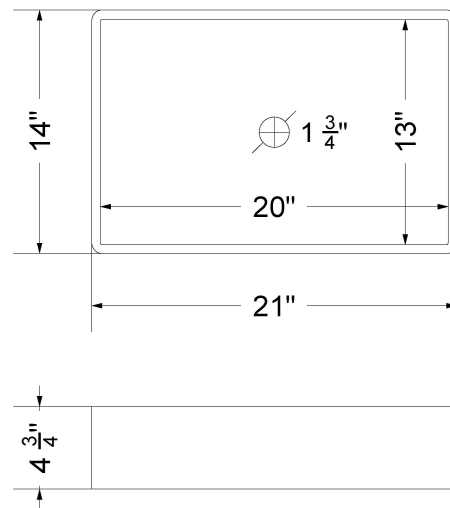

CV-55-S1RO-SH.ec

Technical Information

All product dimensions are nominal.

- Installation: Vanity Top
- Number of deck holes: 1

Notes

Install this product according to the installation instructions.

Sink Specifications

CV-55-S1RO-SH.en

Technical Information

All product dimensions are nominal.

- Installation: Vanity Top
- Number of deck holes: 1

Notes

Install this product according to the installation instructions.

Sink Specifications

CV-55-S1RO-WS.ds

Technical Information

All product dimensions are nominal.

- Installation: Vanity Top
- Number of deck holes: 3

Notes

Install this product according to the installation instructions.

Sink Specifications