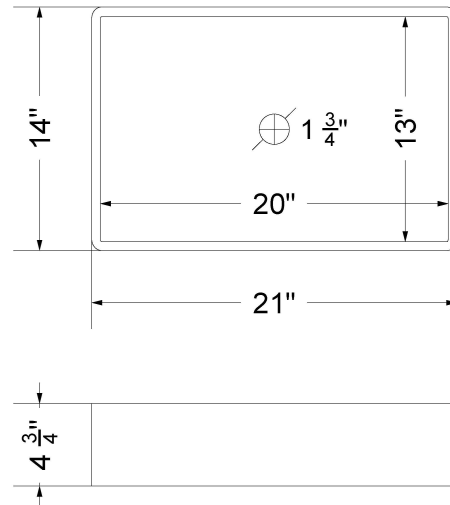

CV-55-S1RO-SH.en

Technical Information

All product dimensions are nominal.

- Installation: Vanity Top
- Number of deck holes: 1

Notes

Install this product according to the installation instructions.

Sink Specifications