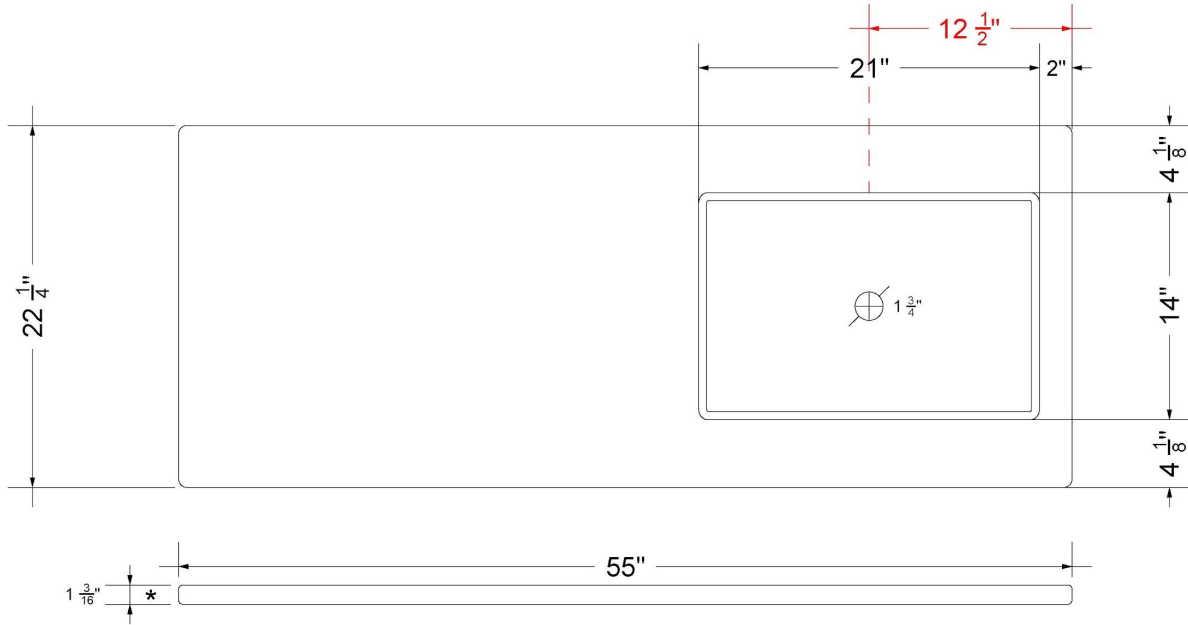

VANDERLOC

55" SILESTONE® QUARTZ VANITY TOP - Helix
Single Vigo Right Offset Sink (No faucet hole)

CV-55-S1RO-NH.he

Technical Information

All product dimensions are nominal.

- Installation: Vanity Top
- Number of deck holes: 0

Notes

Install this product according to the installation instructions.