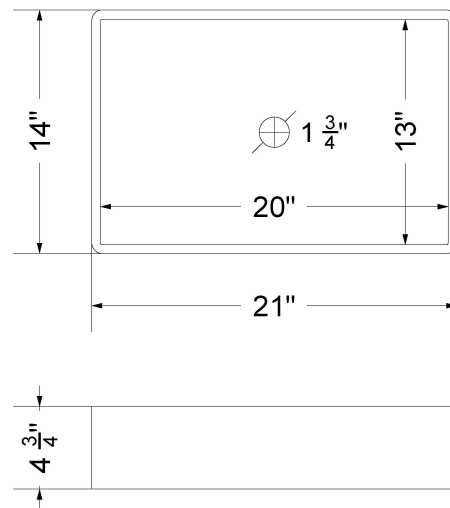

CV-55-S1RO-SH.en

Technical Information

All product dimensions are nominal.

- Installation: Vanity Top
- Number of deck holes: 1

Notes

Install this product according to the installation instructions.

Sink Specifications

CV-55-S1RO-SH.eg

Technical Information

All product dimensions are nominal.

- Installation: Vanity Top
- Number of deck holes: 1

Notes

Install this product according to the installation instructions.

Sink Specifications

CV-55-S1RO-WS.en

Technical Information

All product dimensions are nominal.

- Installation: Vanity Top
- Number of deck holes: 3

Notes

Install this product according to the installation instructions.

Sink Specifications