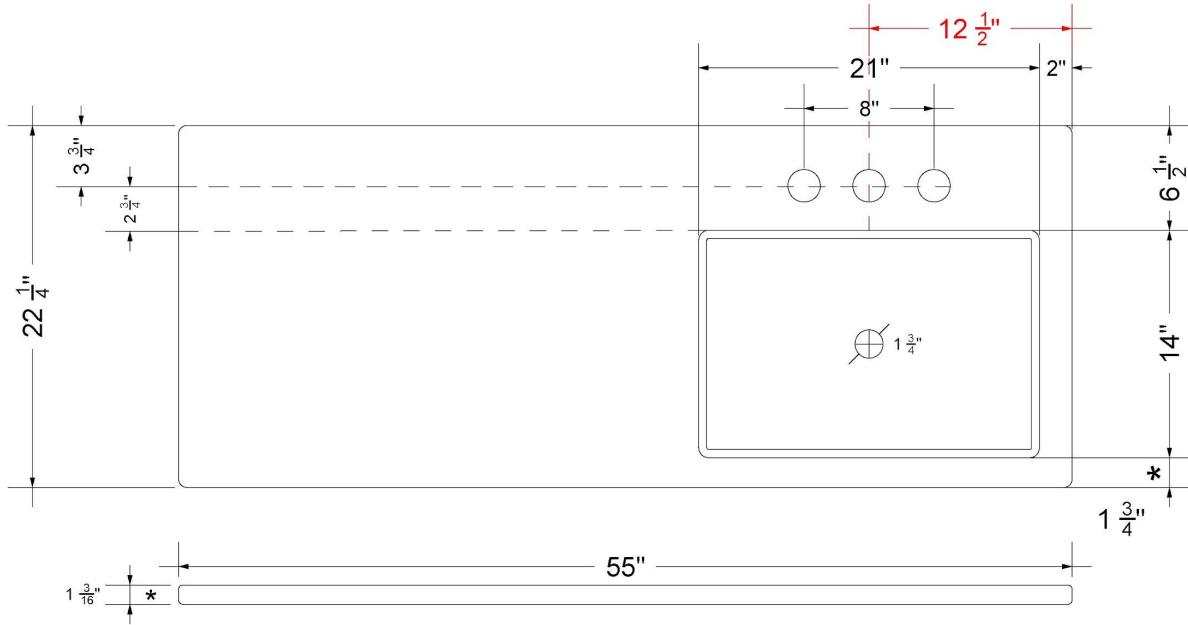

VANDERLOC

55" SILESTONE® QUARTZ VANITY TOP - Helix
Single Vigo Right Offset Sink (Widespread faucet hole)

CV-55-S1RO-WS.he

Technical Information

All product dimensions are nominal.

- Installation: Vanity Top
- Number of deck holes: 3

Notes

Install this product according to the installation instructions.