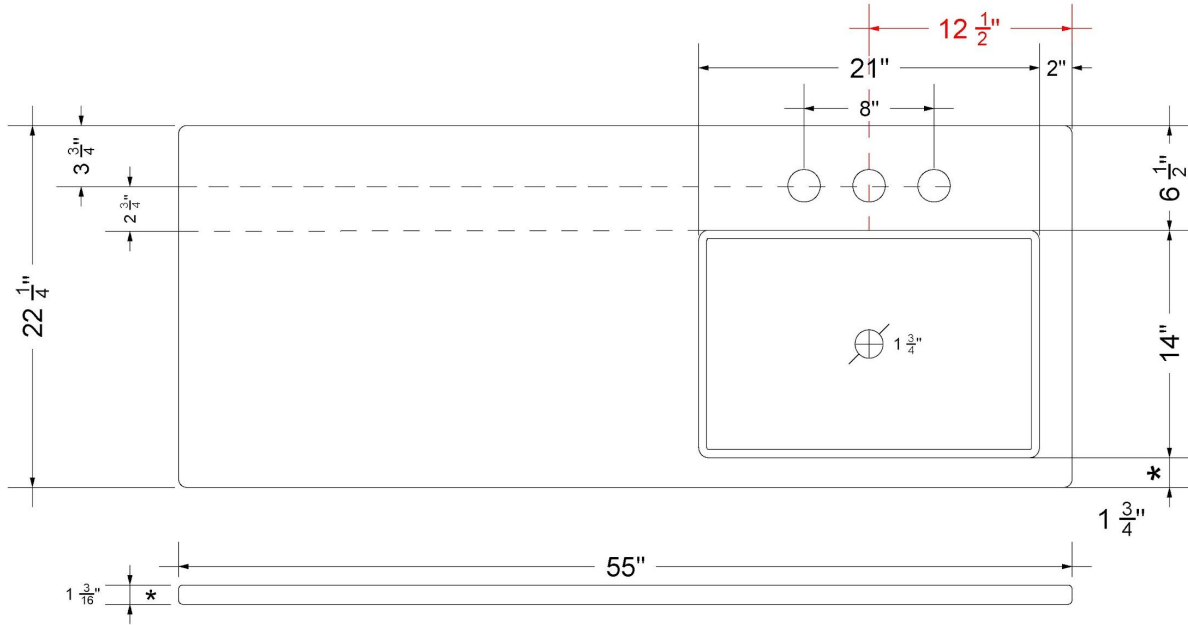

VANDERLOC

55" SILESTONE® QUARTZ VANITY TOP - Ethereal Glow
Single Vigo Right Offset Sink (Widespread faucet hole)

CV-55-S1RO-WS.eg

Technical Information

All product dimensions are nominal.

- Installation: Vanity Top
- Number of deck holes: 3

Notes

Install this product according to the installation instructions.