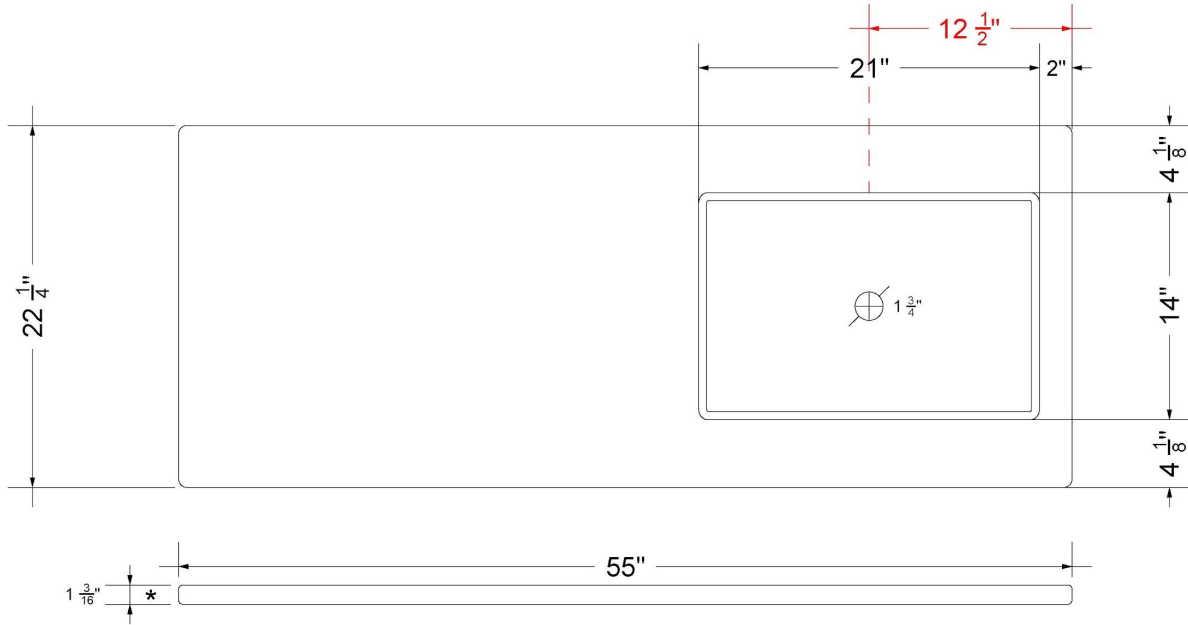

Technical Information

All product dimensions are nominal.

- Installation: Vanity Top
- Number of deck holes: 0

Notes

Install this product according to the installation instructions.