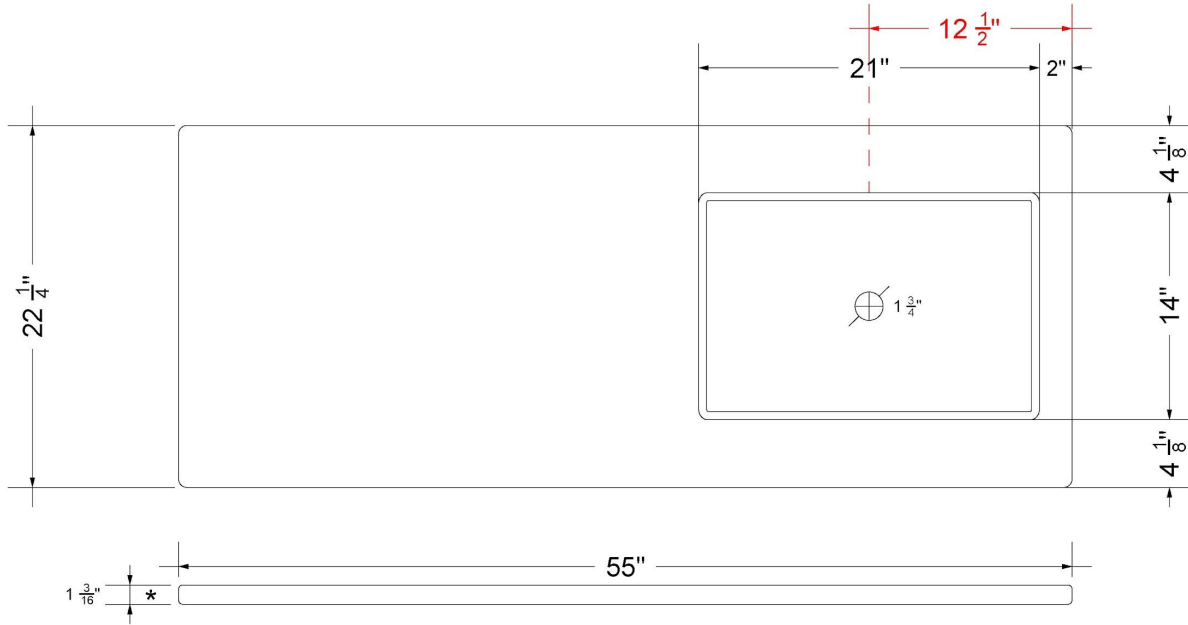

CV-55-S1RO-NH.wz

Technical Information

All product dimensions are nominal.

- Installation: Vanity Top
- Number of deck holes: 0

Notes

Install this product according to the installation instructions.

Sink Specifications