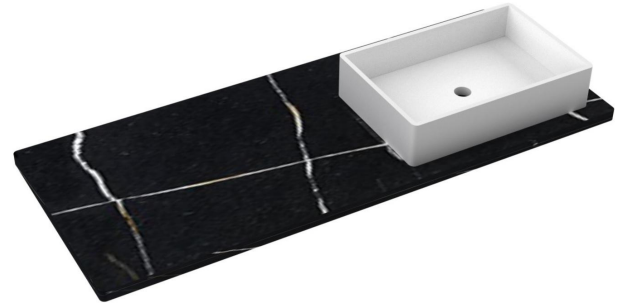

VANDERLOC

55" SILESTONE® QUARTZ VANITY TOP - Eternal Noir
Single Vigo Right Offset Sink (Widespread faucet hole)

CV-55-S1RO-WS.en

Features

- Matte Stone™ Vessel Sink
- Single and widespread faucet

Material

- Silestone® Quartz
- White Matte Stone™

Installation

- Vanity top
- Widespread faucet hole

Included Products

- Vigo Magnolia Matte Stone™ Vessel Bathroom Sink

Optional Products

- C-55B.en Silestone® Quartz backsplash

Codes/Standards

- N/A

Vanderloc® One-Year Limited Warranty

- For product warranty information visit www.vanderloc.com

Available Colors/Finishes

Color tiles intended for reference only.

Color	Code	Description
	DS	Desert Silver
	EC	Eternal Charcoal
	EN	Eternal Noir
	EG	Ethereal Glow
	HE	Helix
	WZ	White Zeus