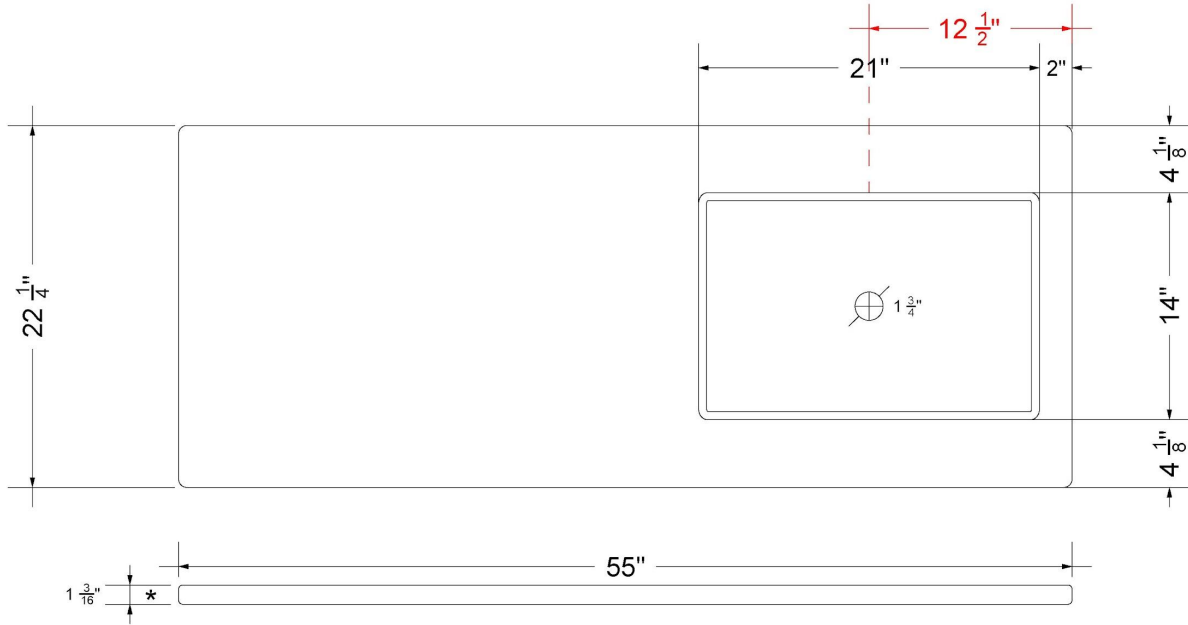

VANDERLOC

55" SILESTONE® QUARTZ VANITY TOP - Ethereal Glow
Single Vigo Right Offset Sink (No faucet hole)

CV-55-S1RO-NH.eg

Technical Information

All product dimensions are nominal.

- Installation: Vanity Top
- Number of deck holes: 0

Notes

Install this product according to the installation instructions.