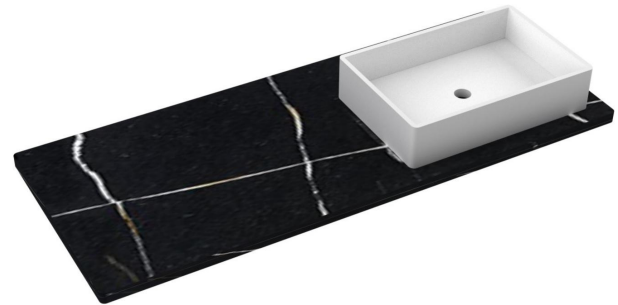

VANDERLOC

55" SILESTONE® QUARTZ VANITY TOP - Eternal Noir
Single Vigo Right Offset Sink (Single faucet hole)

CV-55-S1RO-SH.en

Features

- Matte Stone™ Vessel Sink
- Single and widespread faucet

Material

- Silestone® Quartz
- White Matte Stone™

Installation

- Vanity top
- Single faucet hole

Included Products

- Vigo Magnolia Matte Stone™ Vessel Bathroom Sink

Optional Products

- C-55B.en Silestone® Quartz backsplash

Codes/Standards

- N/A

Vanderloc® One-Year Limited Warranty

- For product warranty information visit www.vanderloc.com

Available Colors/Finishes

Color tiles intended for reference only.

Color	Code	Description
	DS	Desert Silver
	EC	Eternal Charcoal
	EN	Eternal Noir
	EG	Ethereal Glow
	HE	Helix
	WZ	White Zeus