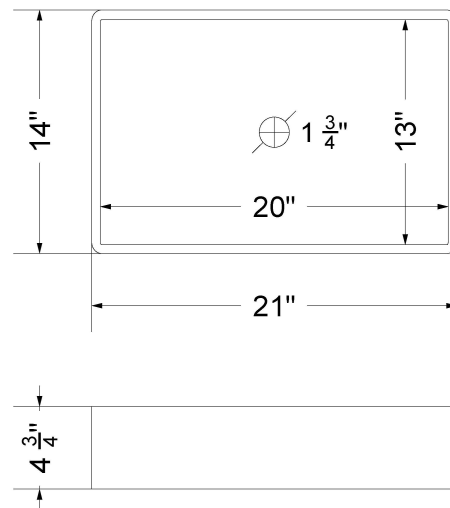

CV-55-S1RO-WS.wz

Technical Information

All product dimensions are nominal.

- Installation: Vanity Top
- Number of deck holes: 3

Notes

Install this product according to the installation instructions.

Sink Specifications