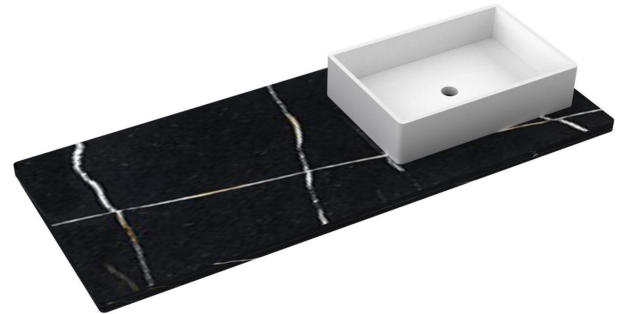

VANDERLOC

55" SILESTONE® QUARTZ VANITY TOP - Eternal Noir
Single Vigo Right Offset Sink (No faucet hole)

CV-55-S1RO-NH.en

Features

- Matte Stone™ Vessel Sink
- Single and widespread faucet

Material

- Silestone® Quartz
- White Matte Stone™

Installation

- Vanity top
- No faucet hole

Included Products

- Vigo Magnolia Matte Stone™ Vessel Bathroom Sink

Optional Products

- C-55B.en Silestone® Quartz backsplash

Codes/Standards

- N/A

Vanderloc® One-Year Limited Warranty

- For product warranty information visit www.vanderloc.com

Available Colors/Finishes

Color tiles intended for reference only.

Color	Code	Description
	DS	Desert Silver
	EC	Eternal Charcoal
	EN	Eternal Noir
	EG	Ethereal Glow
	HE	Helix
	WZ	White Zeus