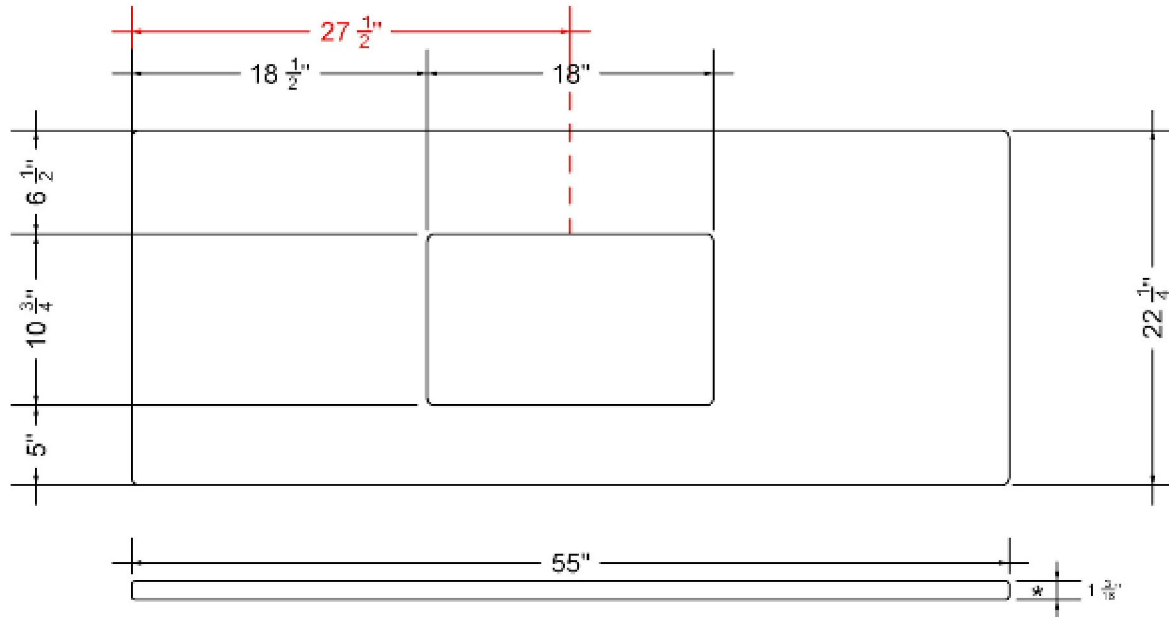

C-55-SRC-NH.ds

Technical Information

All product dimensions are nominal.

- Installation: Vanity Top
- Number of deck holes: 0

Notes

Install this product according to the installation instructions.

Sink Specifications