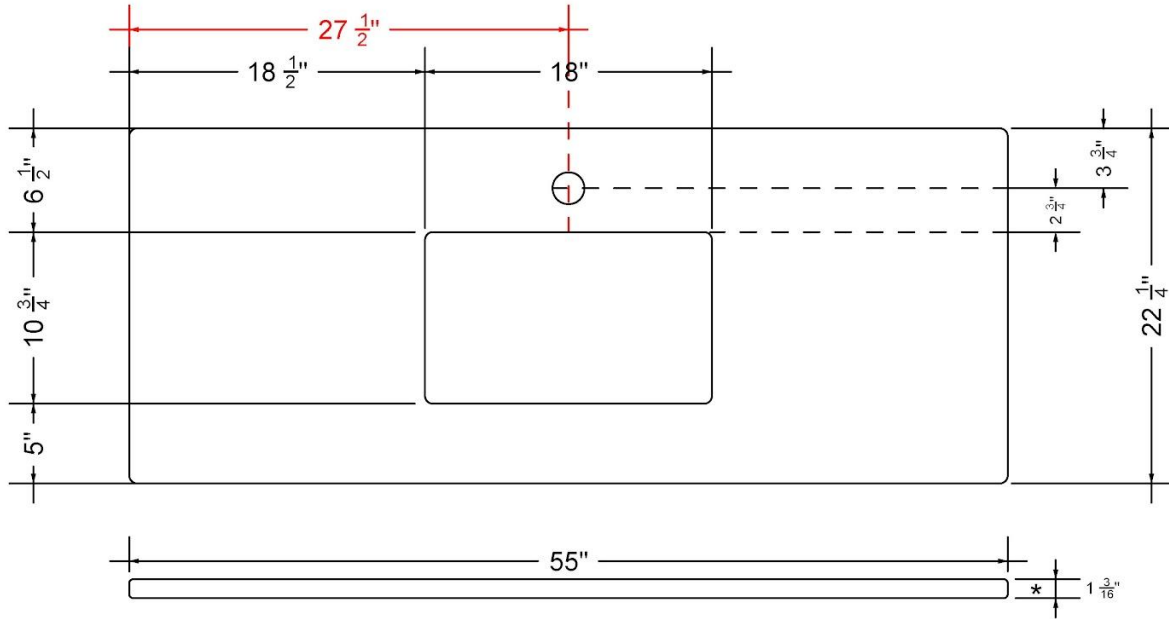

Technical Information

All product dimensions are nominal.

- Installation: Vanity Top
- Number of deck holes: 1

Notes

Install this product according to the installation instructions.