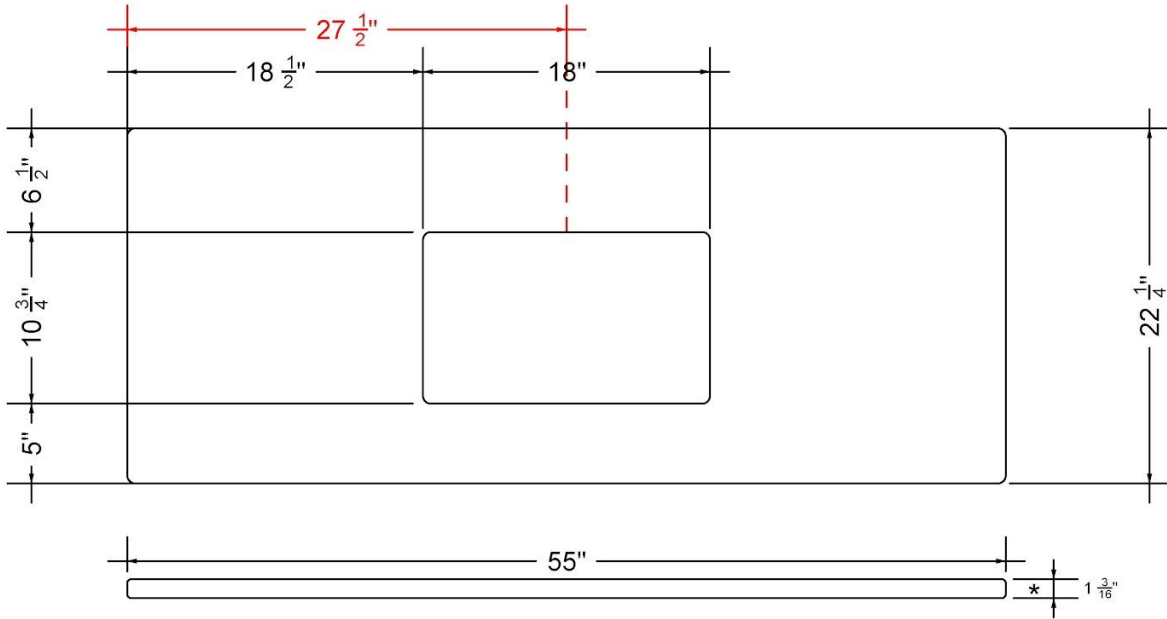

VANDERLOC

55" SILESTONE® QUARTZ VANITY TOP - Eternal Charcoal
Single Rectangle Centered Sink (No faucet hole)

C-55-SRC-NH.ec

Technical Information

All product dimensions are nominal.

- Installation: Vanity Top
- Number of deck holes: 0

Notes

Install this product according to the installation instructions.