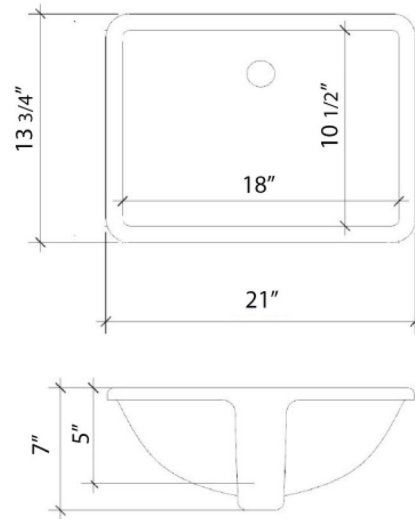

Technical Information

All product dimensions are nominal.

- Installation: Vanity Top
- Number of deck holes: 3

Notes

Install this product according to the installation instructions.

Sink Specifications

- 8" (203mm) deep
- 1-11/16" (55mm) drain opening
- Minimum cabinet size: 21"

C-55-SRC-NH.en

Technical Information

All product dimensions are nominal.

- Installation: Vanity Top
- Number of deck holes: 0

Notes

Install this product according to the installation instructions.

Sink Specifications