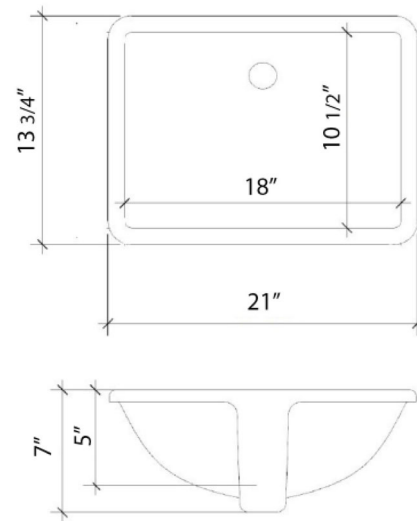

All product dimensions are nominal.

- Installation: Vanity Top
- Number of deck holes: 1

Notes

Install this product according to the installation instructions.

Sink Specifications

- 8" (203mm) deep
- 1-11/16" (55mm) drain opening
- Minimum cabinet size: 21"

Notes

Install this product according to the installation instructions.

Sink Specifications

- 8" (203mm) deep
- 1-11/16" (55mm) drain opening
- Minimum cabinet size: 21"

VANDERLOC

55" SILESTONE® QUARTZ VANITY TOP - Ethereal Glow Single Rectangle Centered Sink (Widespread faucet hole)