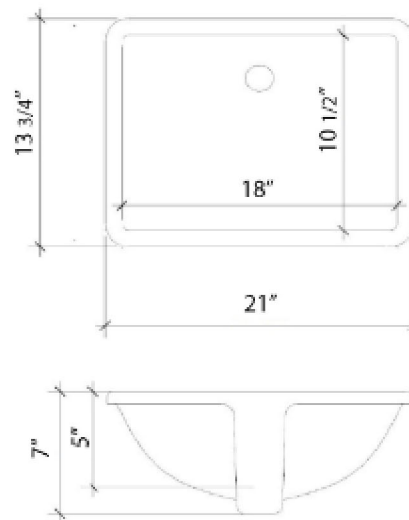

Sink Specifications

- 8" (203mm) deep
- 1-11/16" (55mm) drain opening
- Minimum cabinet size: 21"

Vanderloc® reserves the right to make revisions without notice to product specifications. For the most current Specification Sheet, go to www.vanderloc.com