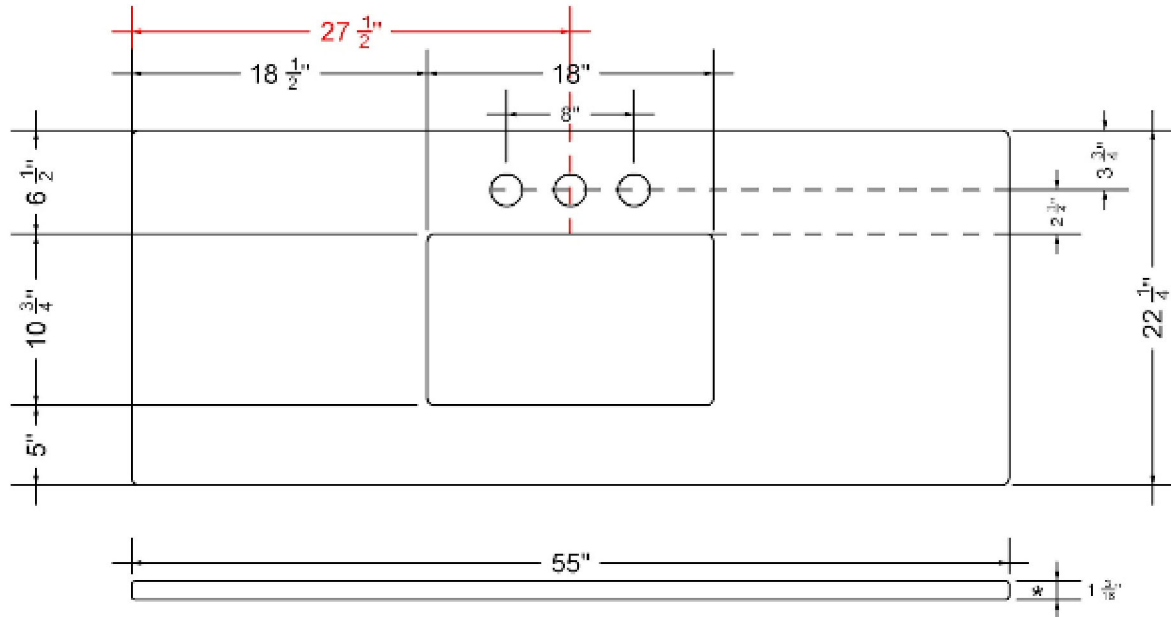

C-55-SRC-WS.eg

Technical Information

All product dimensions are nominal.

- Installation: Vanity Top
- Number of deck holes: 3

Notes

Install this product according to the installation instructions.

Sink Specifications