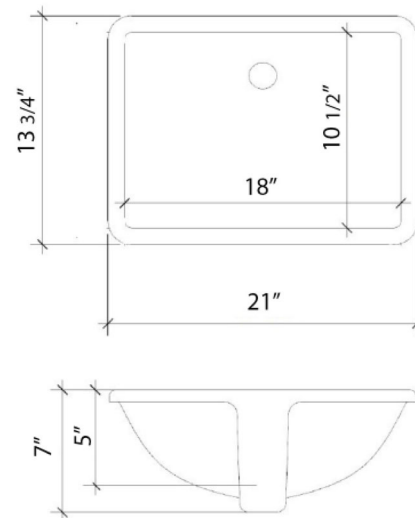

VANDERLOC

55" SILESTONE® QUARTZ VANITY TOP - Desert Silver
Single Rectangle Centered Sink (Single faucet hole)

C-55-SRC-SH.ds

Technical Information

All product dimensions are nominal.

- Installation: Vanity Top
- Number of deck holes: 1

Notes

Install this product according to the installation instructions.

Sink Specifications

- 8" (203mm) deep
- 1-11/16" (55mm) drain opening
- Minimum cabinet size: 21"

Vanderloc® reserves the right to make revisions without notice to product specifications. For the most current Specification Sheet, go to www.vanderloc.com