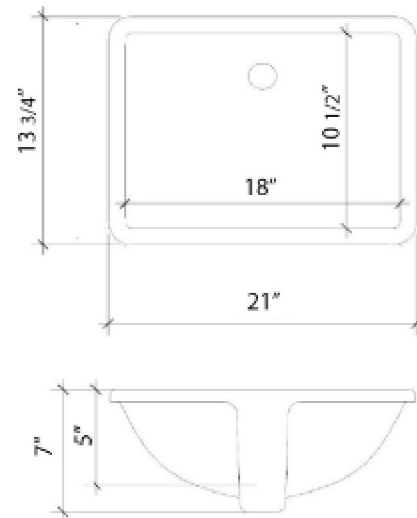

VANDERLOC

55" SILESTONE® QUARTZ VANITY TOP - Eternal Charcoal
Single Rectangle Centered Sink (Single faucet hole)

C-55-SRC-SH.ec

Technical Information

All product dimensions are nominal.

- Installation: Vanity Top
- Number of deck holes: 1

Notes

Install this product according to the installation instructions.

Sink Specifications

- 8" (203mm) deep
- 1-11/16" (55mm) drain opening
- Minimum cabinet size: 21"

VANDERLOC

55" SILESTONE® QUARTZ VANITY TOP - Eternal Noir
Single Rectangle Centered Sink (Single faucet hole)