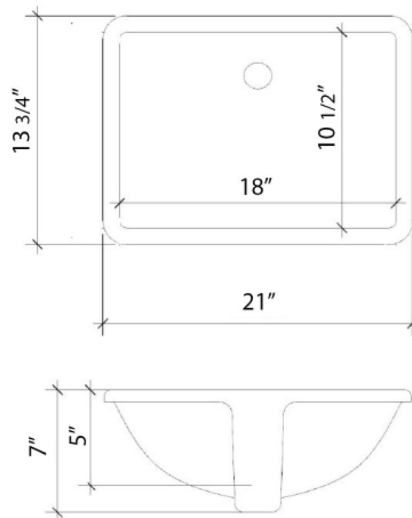

All product dimensions are nominal.

- Installation: Vanity Top
- Number of deck holes: 1

Notes

Install this product according to the installation instructions.

Sink Specifications

- 8" (203mm) deep
- 1-11/16" (55mm) drain opening
- Minimum cabinet size: 21"