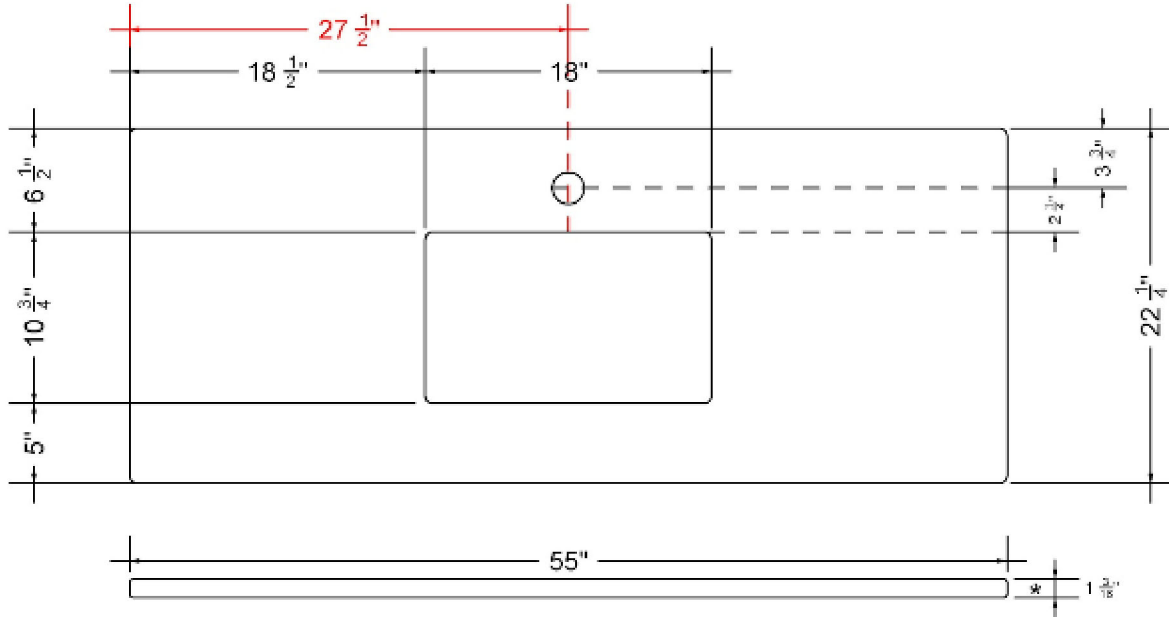

VANDERLOC

55" SILESTONE® QUARTZ VANITY TOP - Eternal Charcoal
Single Rectangle Centered Sink (Single faucet hole)

C-55-SRC-SH.ec

Technical Information

All product dimensions are nominal.

- Installation: Vanity Top
- Number of deck holes: 1