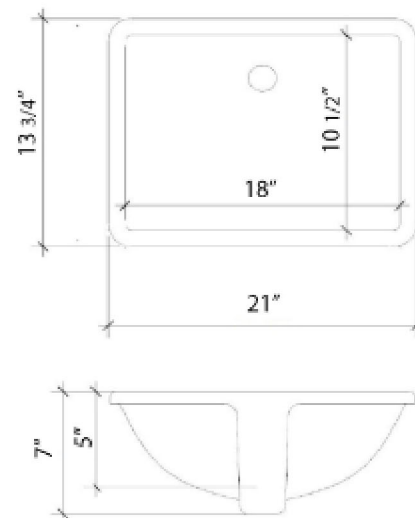

All product dimensions are nominal.

- Installation: Vanity Top
- Number of deck holes: 1

Notes

Install this product according to the installation instructions.

Sink Specifications

- 8" (203mm) deep
- 1-11/16" (55mm) drain opening
- Minimum cabinet size: 21"

C-55-SRC-WS.eg

Technical Information

All product dimensions are nominal.

- Installation: Vanity Top
- Number of deck holes: 3

Notes

Install this product according to the installation instructions.

Sink Specifications