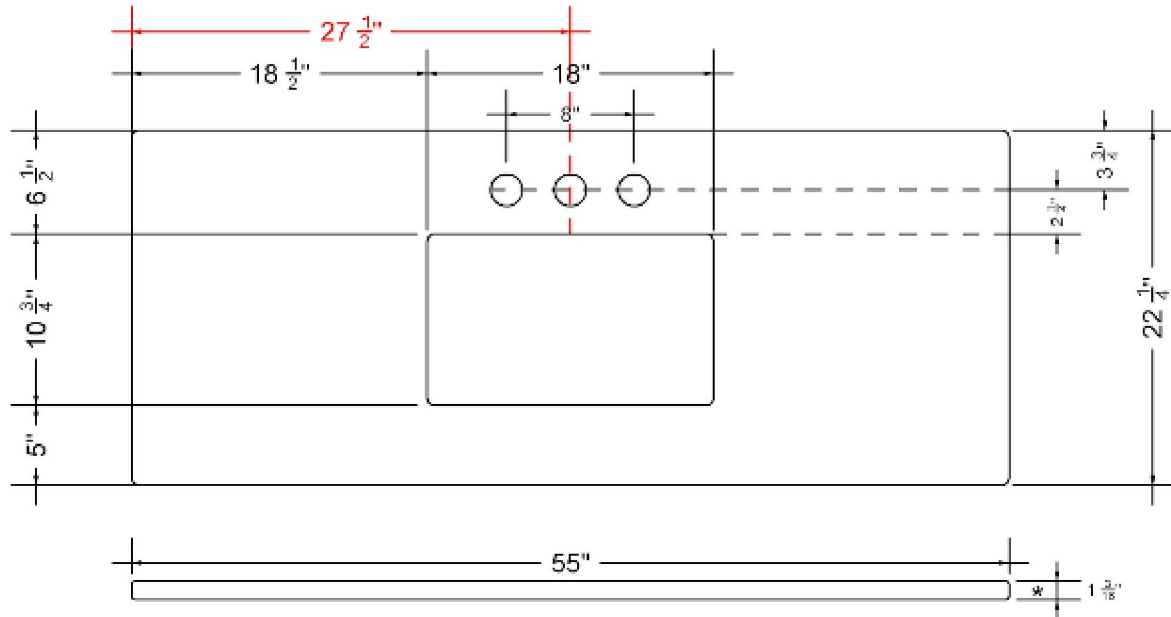

Technical Information

All product dimensions are nominal.

- Installation: Vanity Top
- Number of deck holes: 3

Notes

Install this product according to the installation instructions.