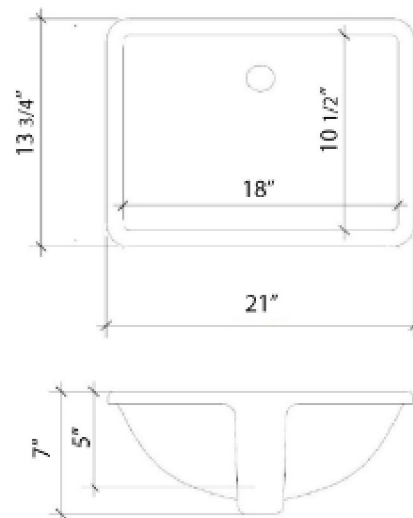

All product dimensions are nominal.

- Installation: Vanity Top
- Number of deck holes: 1

Notes

Install this product according to the installation instructions.

Sink Specifications

- 8" (203mm) deep
- 1-11/16" (55mm) drain opening
- Minimum cabinet size: 21"

Technical Information

All product dimensions are nominal.

- Installation: Vanity Top
- Number of deck holes: 3

Notes

Install this product according to the installation instructions.

Sink Specifications

- 8" (203mm) deep
- 1-11/16" (55mm) drain opening
- Minimum cabinet size: 21"