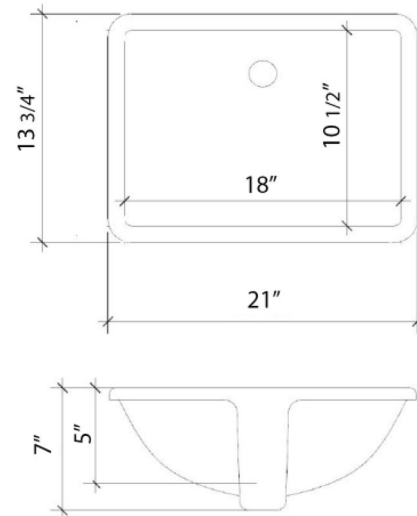

All product dimensions are nominal.

- Installation: Vanity Top
- Number of deck holes: 1

Notes

Install this product according to the installation instructions.

Sink Specifications

- 8" (203mm) deep
- 1-11/16" (55mm) drain opening
- Minimum cabinet size: 21"