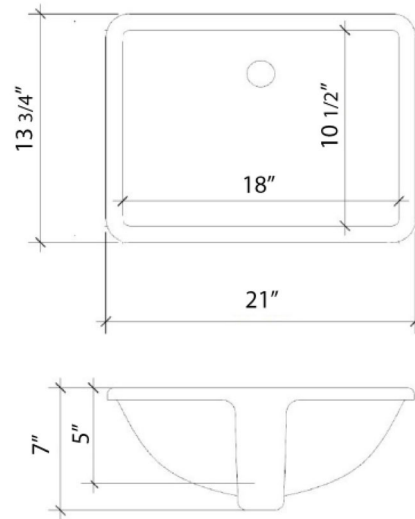

C-55-SRC-WS.ec

Technical Information

All product dimensions are nominal.

- Installation: Vanity Top
- Number of deck holes: 3

Notes

Install this product according to the installation instructions.

Sink Specifications

C-55-SRC-NH.ec

Technical Information

All product dimensions are nominal.

- Installation: Vanity Top
- Number of deck holes: 0

Notes

Install this product according to the installation instructions.

Sink Specifications