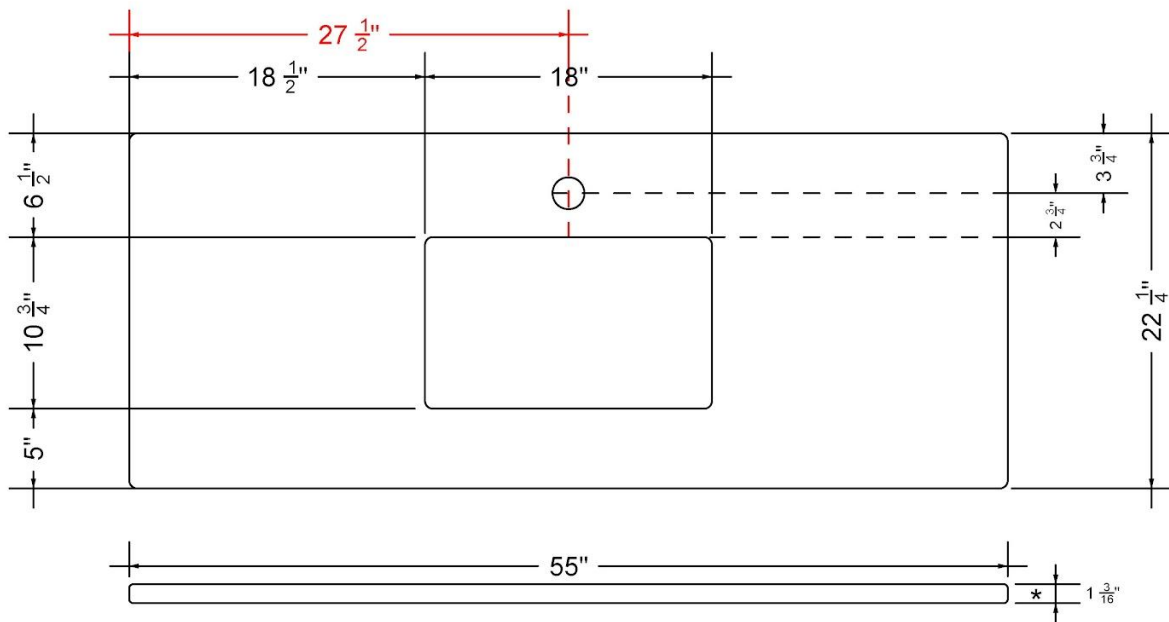

Technical Information

All product dimensions are nominal.

- Installation: Vanity Top
- Number of deck holes: 1

Notes

Install this product according to the installation instructions.