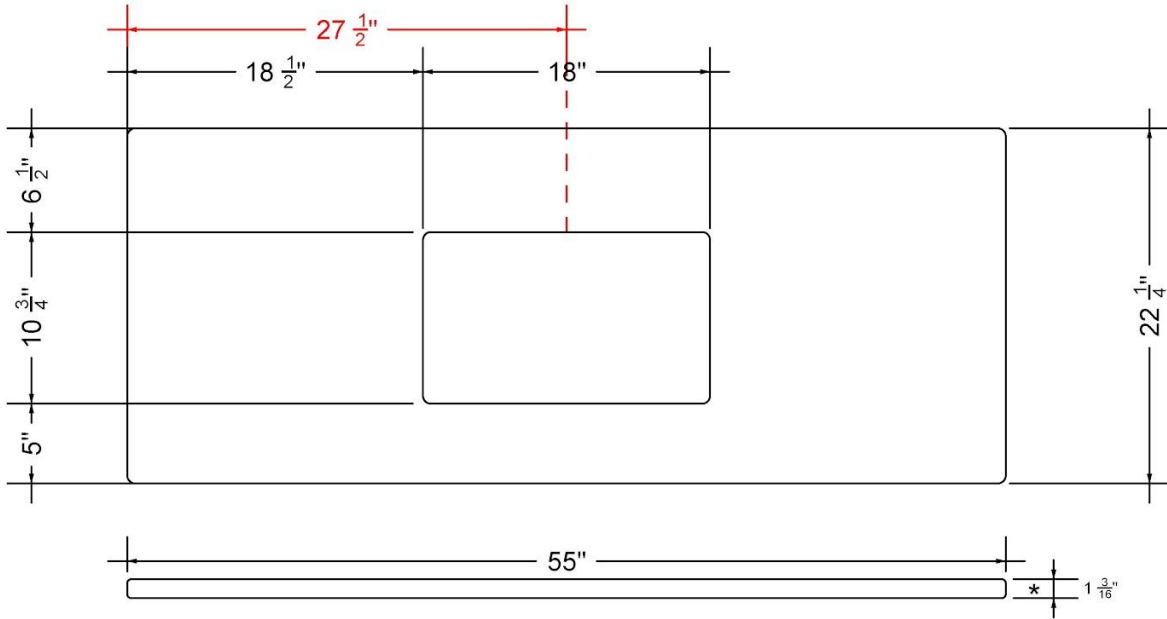

C-55-SRC-NH.en

Technical Information

All product dimensions are nominal.

- Installation: Vanity Top
- Number of deck holes: 0

Notes

Install this product according to the installation instructions.

Sink Specifications