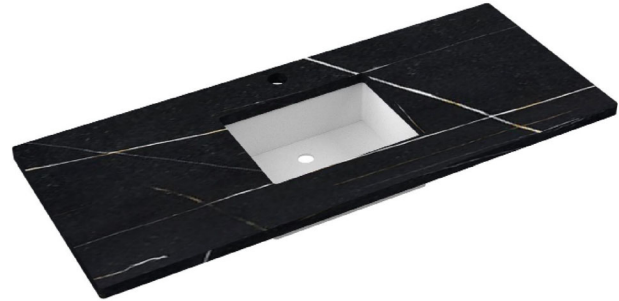

C-55-SRC-SH.en

Features

- Square sink cutout
- Single and widespread faucet

Material

- Silestone® Quartz

Installation

- Vanity top
- Single faucet hole
- Vanderloc® Rectangle Sink

Included Products

- Vanderloc® Rectangle Sink (White Porcelain)
- Sink mounting hardware (screws)

Optional Products

- C-55B.en Silestone® Quartz backsplash

Codes/Standards

- N/A

Vanderloc® One-Year Limited Warranty

- For product warranty information visit www.vanderloc.com