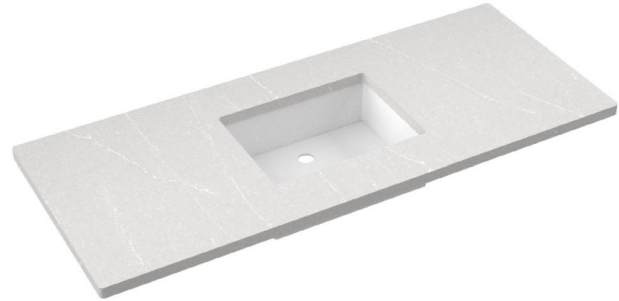

VANDERLOC

55" SILESTONE® QUARTZ VANITY TOP – Desert Silver
Single Rectangle Centered Sink (No faucet hole)

C-55-SRC-NH.ds

Features

- Square sink cutout
- Single and widespread faucet

Material

- Silestone® Quartz

Installation

- Vanity top
- No faucet hole
- Vanderloc® Rectangle Sink

Included Products

- Vanderloc® Rectangle Sink (White Porcelain)
- Sink mounting hardware (screws)

Optional Products

- C-55B.ds Silestone® Quartz backsplash

Codes/Standards

- N/A

Vanderloc® One-Year Limited Warranty

- For product warranty information visit www.vanderloc.com

Available Colors/Finishes

Color tiles intended for reference only.

Color	Code	Description
	DS	Desert Silver
	EC	Eternal Charcoal
	EN	Eternal Noir
	EG	Ethereal Glow
	HE	Helix
	WZ	White Zeus