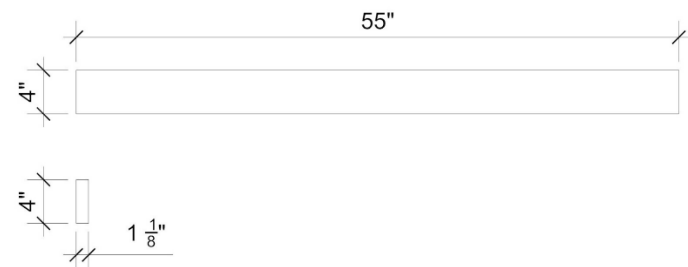

VANDERLOC

55" Quartz Backsplash Desert Silver **C-55B.ds**

Features

- 4" Quartz Backsplash

Material

- Silestone® Quartz

Codes/Standards

- None Applicable

Notes

- Install this product according to the installation instructions

Technical Information

- All product dimensions are nominal

Vanderloc® One-Year Limited Warranty

- For product warranty information visit www.vanderloc.com

Available Colors/Finishes

Color tiles intended for reference only.

Color	Code	Description
	DS	Desert Silver
	EC	Eternal Charcoal
	EN	Eternal Noir
	EG	Ethereal Glow
	HE	Helix
	WZ	White Zeus