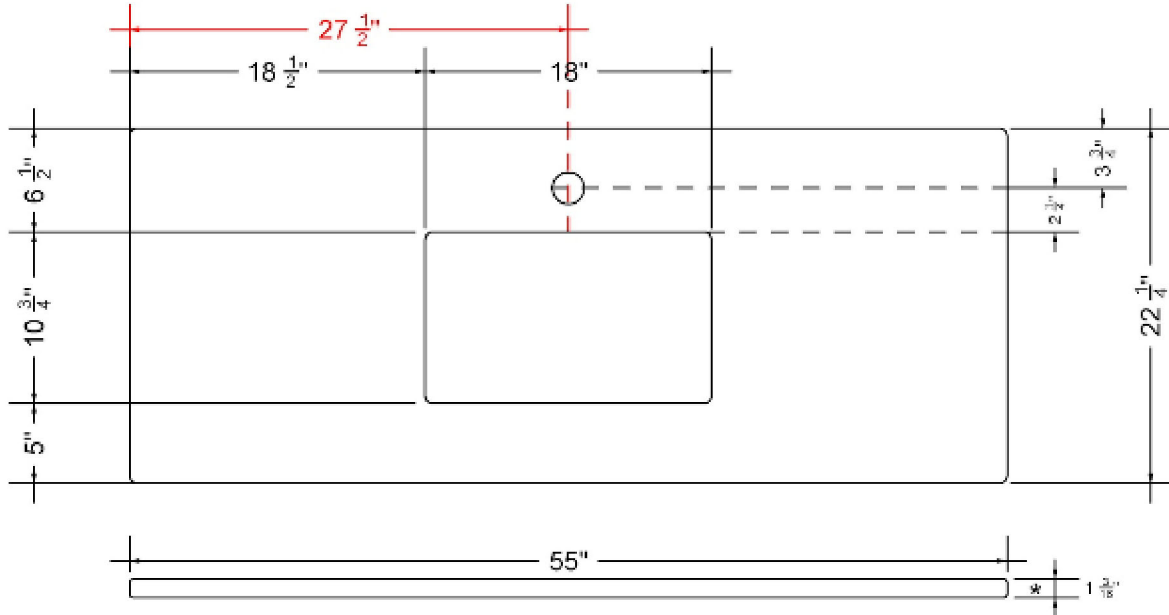

VANDERLOC

55" SILESTONE® QUARTZ VANITY TOP - Hellix
Single Rectangle Centered Sink (Single faucet hole)

C-55-SRC-SH.he

Technical Information

All product dimensions are nominal.

- Installation: Vanity Top
- Number of deck holes: 1