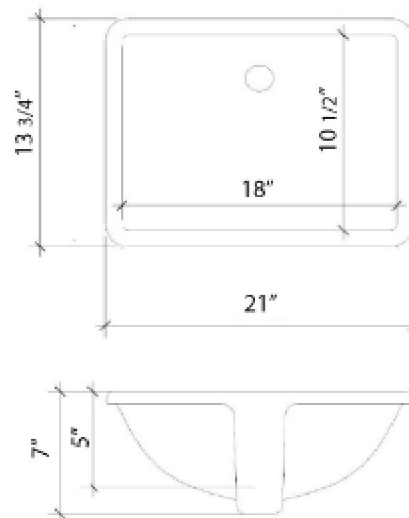

All product dimensions are nominal.

- Installation: Vanity Top
- Number of deck holes: 1

Notes

Install this product according to the installation instructions.

Sink Specifications

- 8" (203mm) deep
- 1-11/16" (55mm) drain opening
- Minimum cabinet size: 21"

Technical Information

All product dimensions are nominal.

- Installation: Vanity Top
- Number of deck holes: 3

Notes

Install this product according to the installation instructions.

Sink Specifications

- 8" (203mm) deep
- 1-11/16" (55mm) drain opening
- Minimum cabinet size: 21"

VANDERLOC

55" SILESTONE® QUARTZ VANITY TOP - White Zeus
Single Rectangle Centered Sink (Widespread faucet hole)

C-55-SRC-WS.wz

Technical Information

All product dimensions are nominal.

- Installation: Vanity Top
- Number of deck holes: 3

Notes

Install this product according to the installation instructions.

Sink Specifications

- 8" (203mm) deep
- 1-11/16" (55mm) drain opening
- Minimum cabinet size: 21"

VANDERLOC

55" SILESTONE® QUARTZ VANITY TOP – Desert Silver
Single Rectangle Centered Sink (No faucet hole)