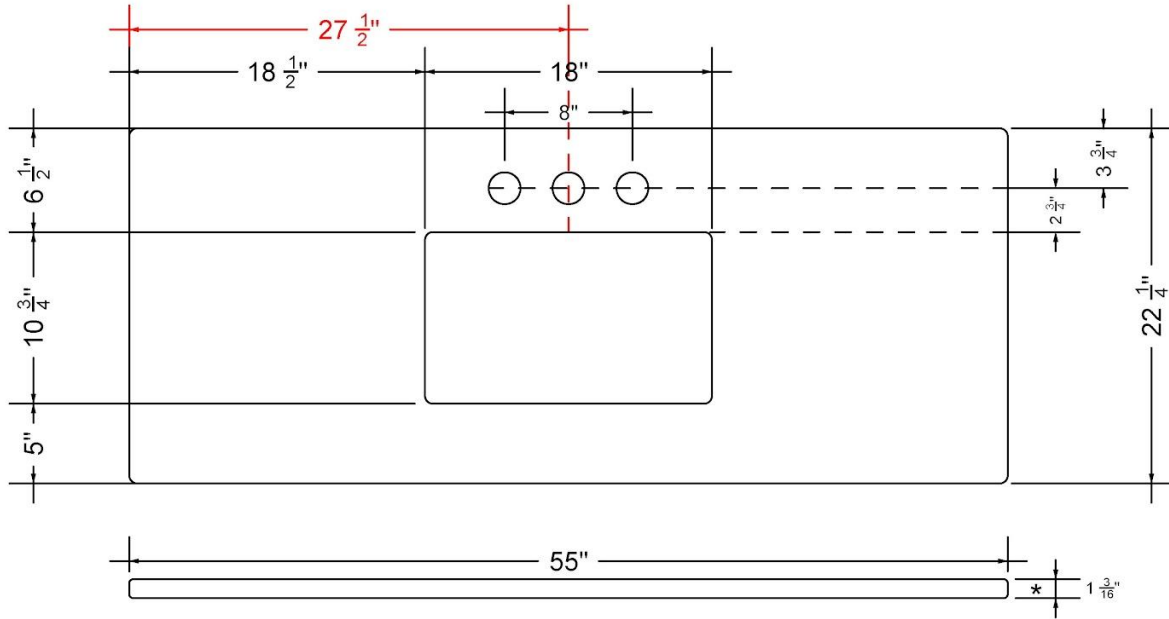

VANDERLOC

55" SILESTONE® QUARTZ VANITY TOP - Desert Silver
Single Rectangle Centered Sink (Widespread faucet hole)

C-55-SRC-WS.ds

Technical Information

All product dimensions are nominal.

- Installation: Vanity Top
- Number of deck holes: 3

Notes

Install this product according to the installation instructions.