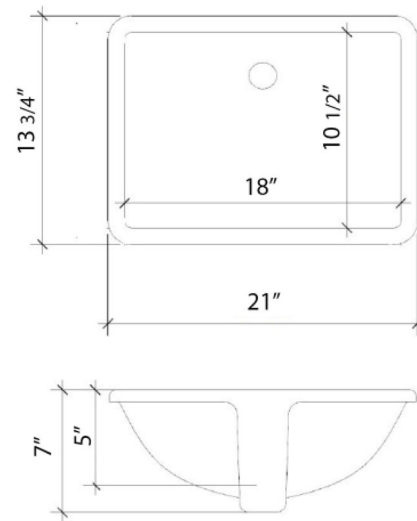

All product dimensions are nominal.

- Installation: Vanity Top
- Number of deck holes: 1

Notes

Install this product according to the installation instructions.

Sink Specifications

- 8" (203mm) deep
- 1-11/16" (55mm) drain opening
- Minimum cabinet size: 21"

C-55-SRC-WS.ec

Technical Information

All product dimensions are nominal.

- Installation: Vanity Top
- Number of deck holes: 3

Notes

Install this product according to the installation instructions.

Sink Specifications

- 8" (203mm) deep
- 1-11/16" (55mm) drain opening
- Minimum cabinet size: 21"

VANDERLOC

55" SILESTONE® QUARTZ VANITY TOP - Eternal Noir
Single Rectangle Centered Sink (Widespread faucet hole)

C-55-SRC-WS.en