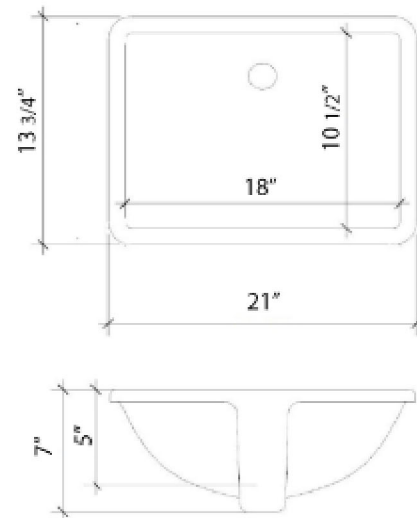

VANDERLOC

55" SILESTONE® QUARTZ VANITY TOP - Desert Silver
Single Rectangle Centered Sink (Single faucet hole)

C-55-SRC-SH.ds

Technical Information

All product dimensions are nominal.

- Installation: Vanity Top
- Number of deck holes: 1

All product dimensions are nominal.

- Installation: Vanity Top
- Number of deck holes: 1

Notes

Install this product according to the installation instructions.

Sink Specifications

- 8" (203mm) deep
- 1-11/16" (55mm) drain opening
- Minimum cabinet size: 21"

VANDERLOC

55" SILESTONE® QUARTZ VANITY TOP - Hellix
Single Rectangle Centered Sink (Single faucet hole)

C-55-SRC-SH.he

Technical Information

All product dimensions are nominal.

- Installation: Vanity Top
- Number of deck holes: 1

Notes

Install this product according to the installation instructions.

Sink Specifications

- 8" (203mm) deep
- 1-11/16" (55mm) drain opening
- Minimum cabinet size: 21"

VANDERLOC

55" SILESTONE® QUARTZ VANITY TOP – White Zeus
Single Rectangle Centered Sink (Single faucet hole)