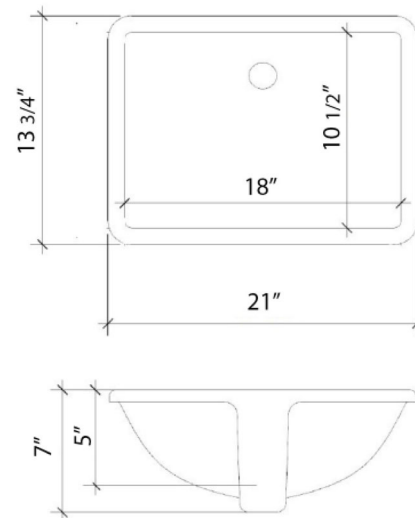

All product dimensions are nominal.

- Installation: Vanity Top
- Number of deck holes: 1

Notes

Install this product according to the installation instructions.

Sink Specifications

- 8" (203mm) deep
- 1-11/16" (55mm) drain opening
- Minimum cabinet size: 21"

VANDERLOC

55" SILESTONE® QUARTZ VANITY TOP - Ethereal Glow
Single Rectangle Centered Sink (Single faucet hole)

C-55-SRC-SH.eg

Technical Information

All product dimensions are nominal.

- Installation: Vanity Top
- Number of deck holes: 1

Notes

Install this product according to the installation instructions.

Sink Specifications

- 8" (203mm) deep
- 1-11/16" (55mm) drain opening
- Minimum cabinet size: 21"

Vanderloc® reserves the right to make revisions without notice to product specifications. For the most current Specification Sheet, go to www.vanderloc.com