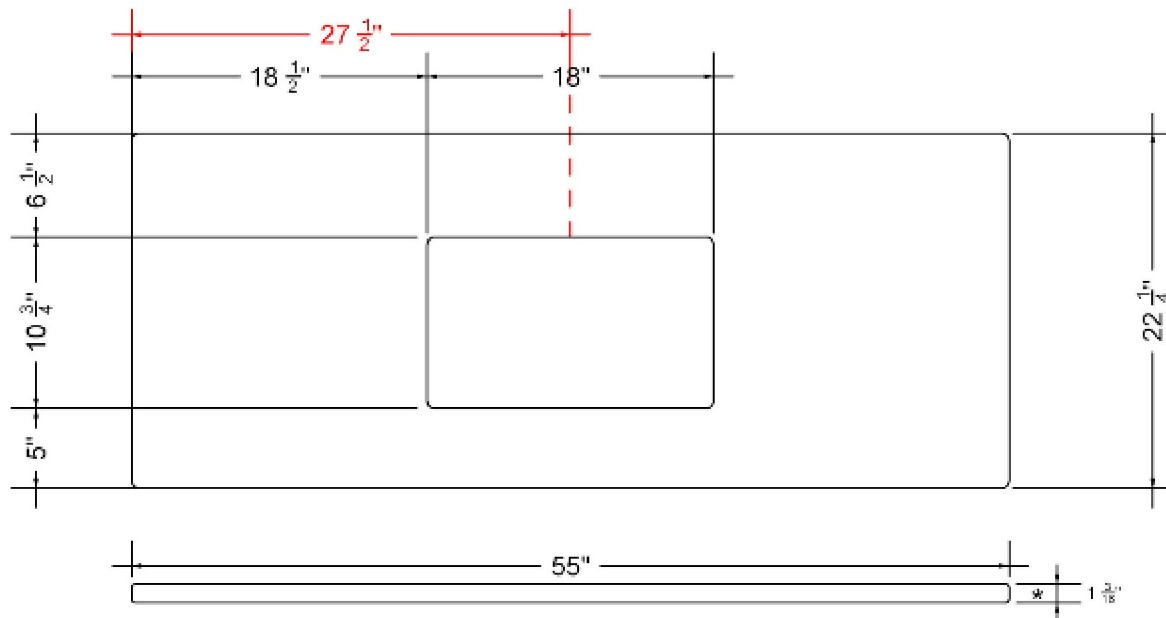

VANDERLOC

55" SILESTONE® QUARTZ VANITY TOP - White Zeus
Single Rectangle Centered Sink (No faucet hole)

C-55-SRC-NH.wz

Technical Information

All product dimensions are nominal.

- Installation: Vanity Top
- Number of deck holes: 0