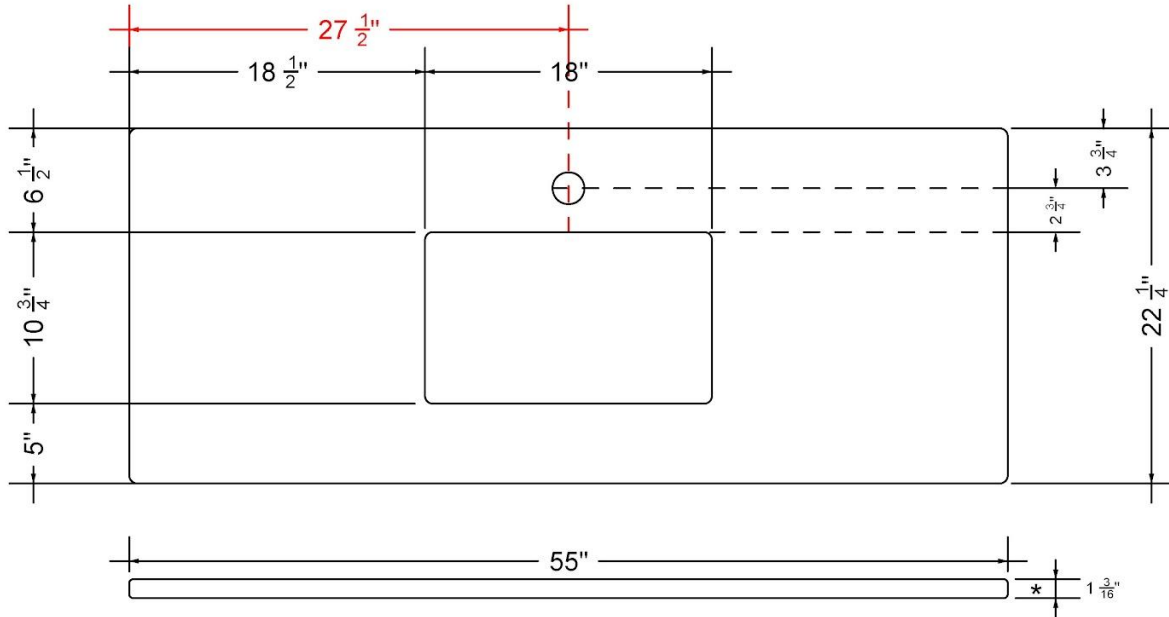

VANDERLOC

55" SILESTONE® QUARTZ VANITY TOP - Ethereal Glow
Single Rectangle Centered Sink (Single faucet hole)

C-55-SRC-SH.eg

Technical Information

All product dimensions are nominal.

- Installation: Vanity Top
- Number of deck holes: 1