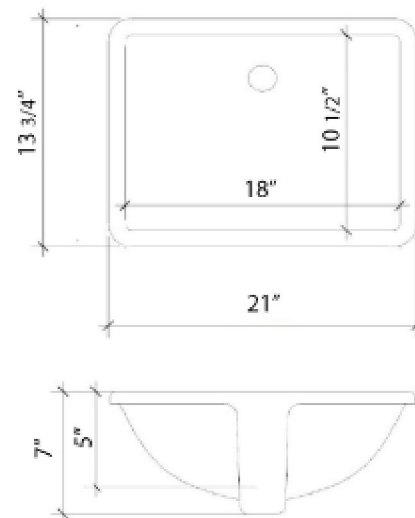

C-55-SRC-WS.ec

Technical Information

All product dimensions are nominal.

- Installation: Vanity Top
- Number of deck holes: 3

Notes

Install this product according to the installation instructions.

Sink Specifications

Technical Information

All product dimensions are nominal.

- Installation: Vanity Top
- Number of deck holes: 3

Notes

Install this product according to the installation instructions.

Sink Specifications

- 8" (203mm) deep
- 1-11/16" (55mm) drain opening
- Minimum cabinet size: 21"

C-55-SRC-NH.ds

Technical Information

All product dimensions are nominal.

- Installation: Vanity Top
- Number of deck holes: 0

Notes

Install this product according to the installation instructions.

Sink Specifications