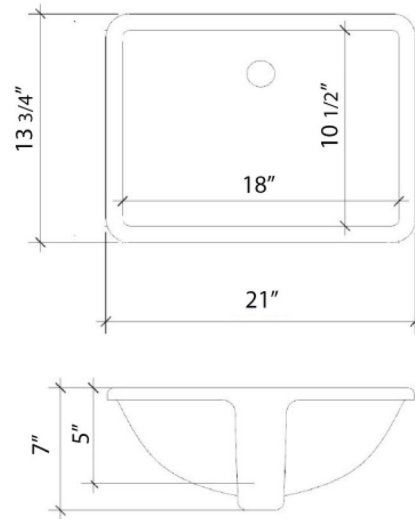

All product dimensions are nominal.

- Installation: Vanity Top
- Number of deck holes: 1

Notes

Install this product according to the installation instructions.

Sink Specifications

- 8" (203mm) deep
- 1-11/16" (55mm) drain opening
- Minimum cabinet size: 21"

VANDERLOC

55" SILESTONE® QUARTZ VANITY TOP - Desert Silver
Single Rectangle Centered Sink (Widespread faucet hole)

C-55-SRC-WS.ds

Technical Information

All product dimensions are nominal.

- Installation: Vanity Top
- Number of deck holes: 3

Notes

Install this product according to the installation instructions.

Sink Specifications

- 8" (203mm) deep
- 1-11/16" (55mm) drain opening
- Minimum cabinet size: 21"

VANDERLOC

55" SILESTONE® QUARTZ VANITY TOP – Eternal Charcoal Single Rectangle Centered Sink (Widespread faucet hole)