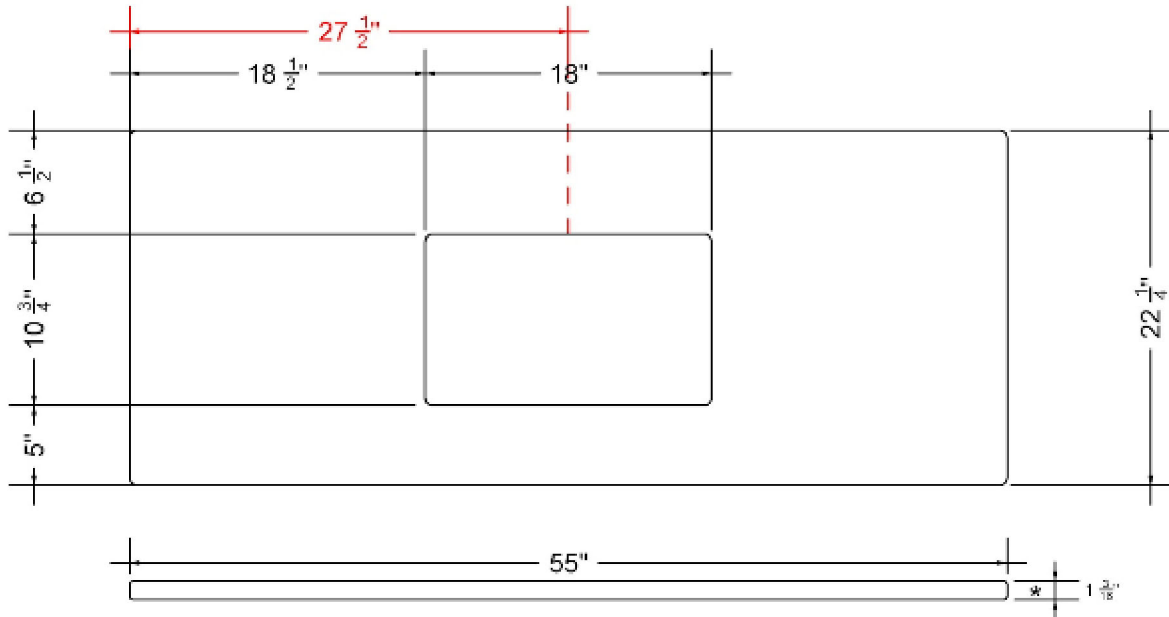

C-55-SRC-NH.eg

Technical Information

All product dimensions are nominal.

- Installation: Vanity Top
- Number of deck holes: 0

Notes

Install this product according to the installation instructions.

Sink Specifications