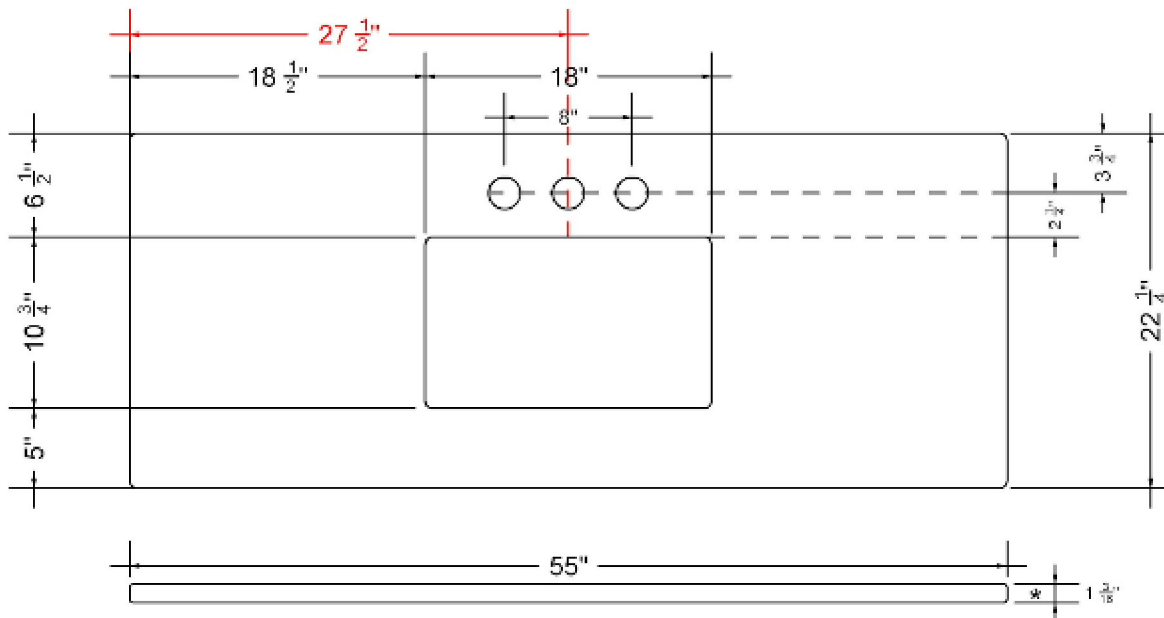

VANDERLOC

55" SILESTONE® QUARTZ VANITY TOP - White Zeus
Single Rectangle Centered Sink (Widespread faucet hole)

C-55-SRC-WS.wz

Technical Information

All product dimensions are nominal.

- Installation: Vanity Top
- Number of deck holes: 3