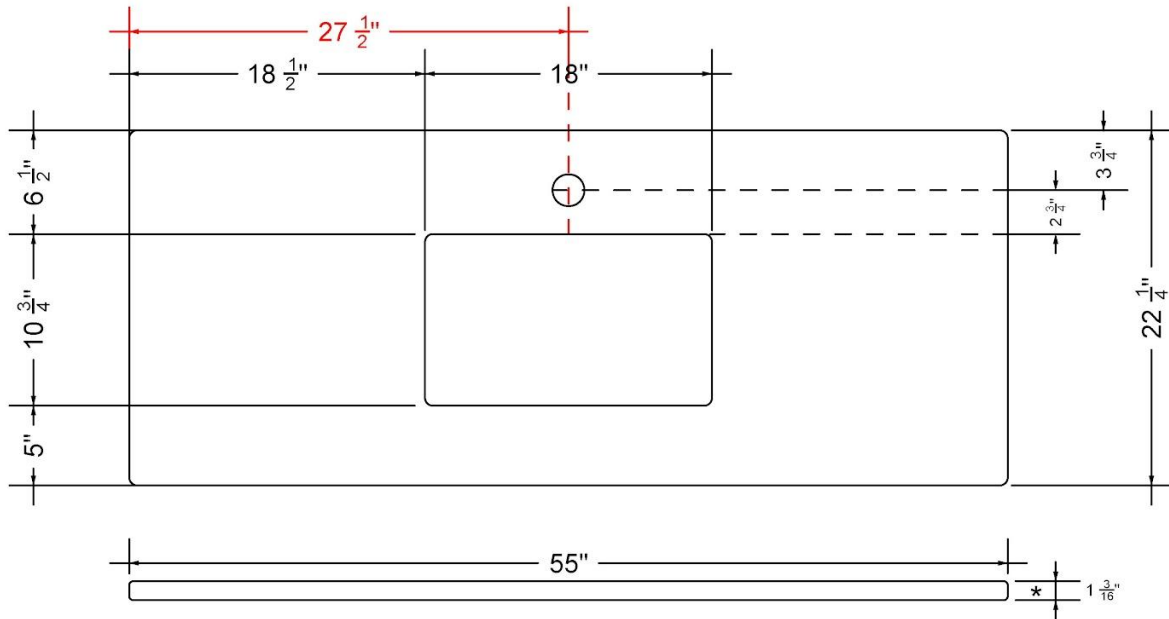

VANDERLOC

55" SILESTONE® QUARTZ VANITY TOP - Desert Silver
Single Rectangle Centered Sink (Single faucet hole)

C-55-SRC-SH.ds

Technical Information

All product dimensions are nominal.

- Installation: Vanity Top
- Number of deck holes: 1