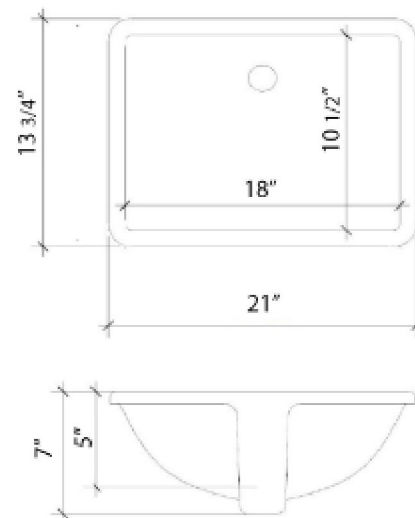

Technical Information

All product dimensions are nominal.

- Installation: Vanity Top
- Number of deck holes: 3

Notes

Install this product according to the installation instructions.

Sink Specifications

- 8" (203mm) deep
- 1-11/16" (55mm) drain opening
- Minimum cabinet size: 21"

C-55-SRC-NH.eg

Technical Information

All product dimensions are nominal.

- Installation: Vanity Top
- Number of deck holes: 0

Notes

Install this product according to the installation instructions.

Sink Specifications