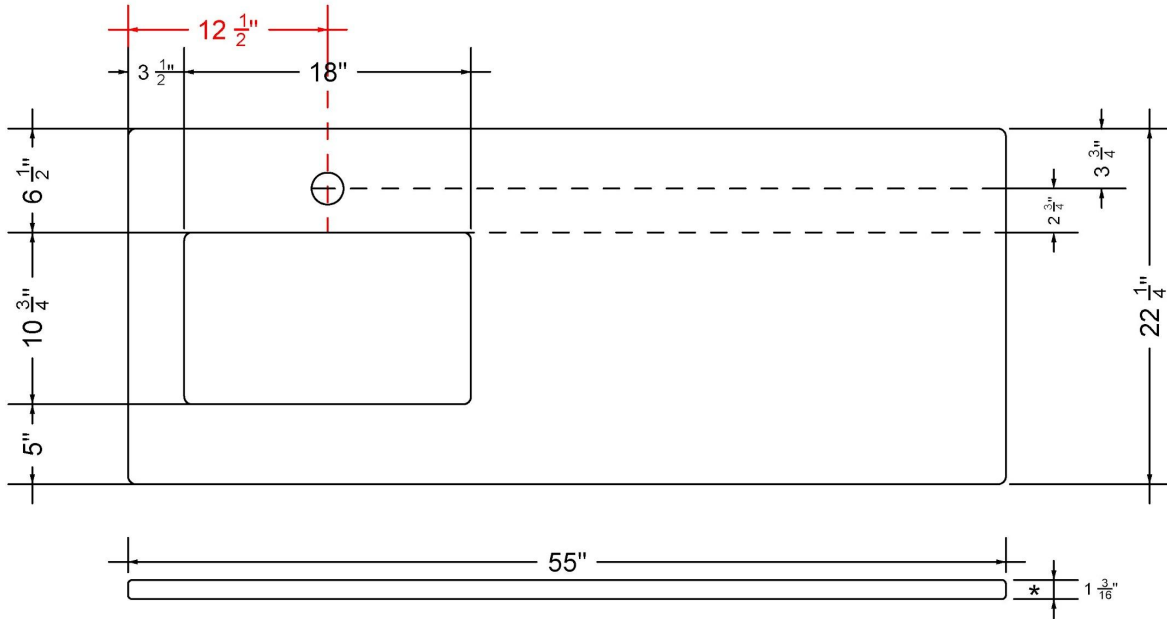

Technical Information

All product dimensions are nominal.

- Installation: Vanity Top
- Number of deck holes: 1

Notes

Install this product according to the installation instructions.