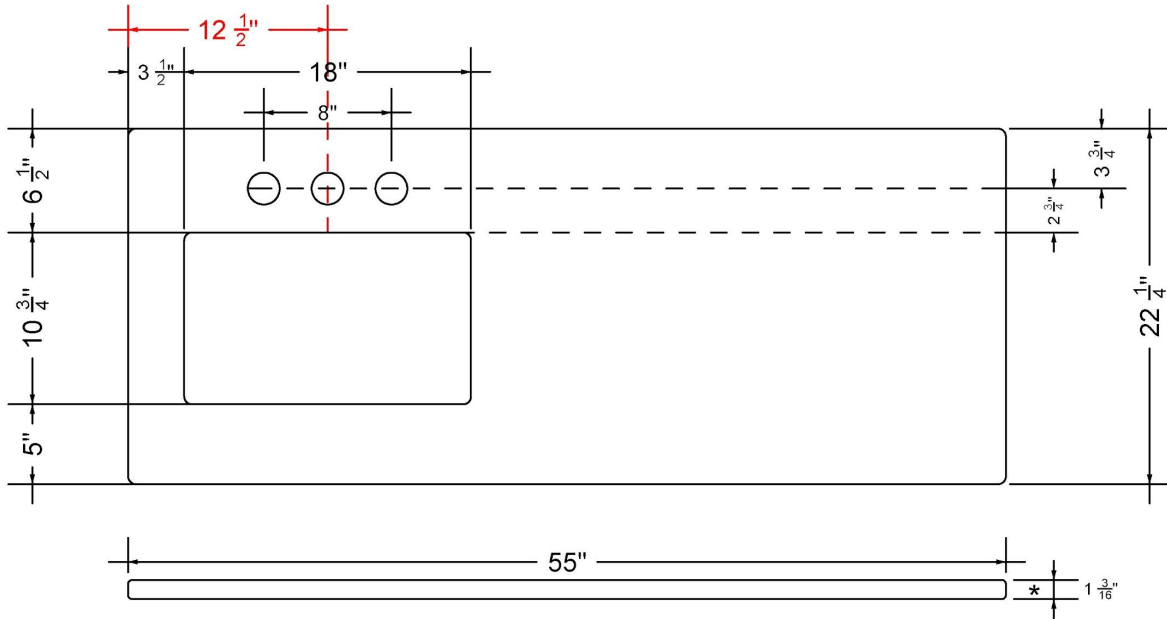

VANDERLOC

55" SILESTONE® QUARTZ VANITY TOP - Desert Silver
Single Rectangle Left Offset Sink (Widespread faucet hole)

C-55-SRLO-WS.ds

Technical Information

All product dimensions are nominal.

- Installation: Vanity Top
- Number of deck holes: 3

Notes

Install this product according to the installation instructions.