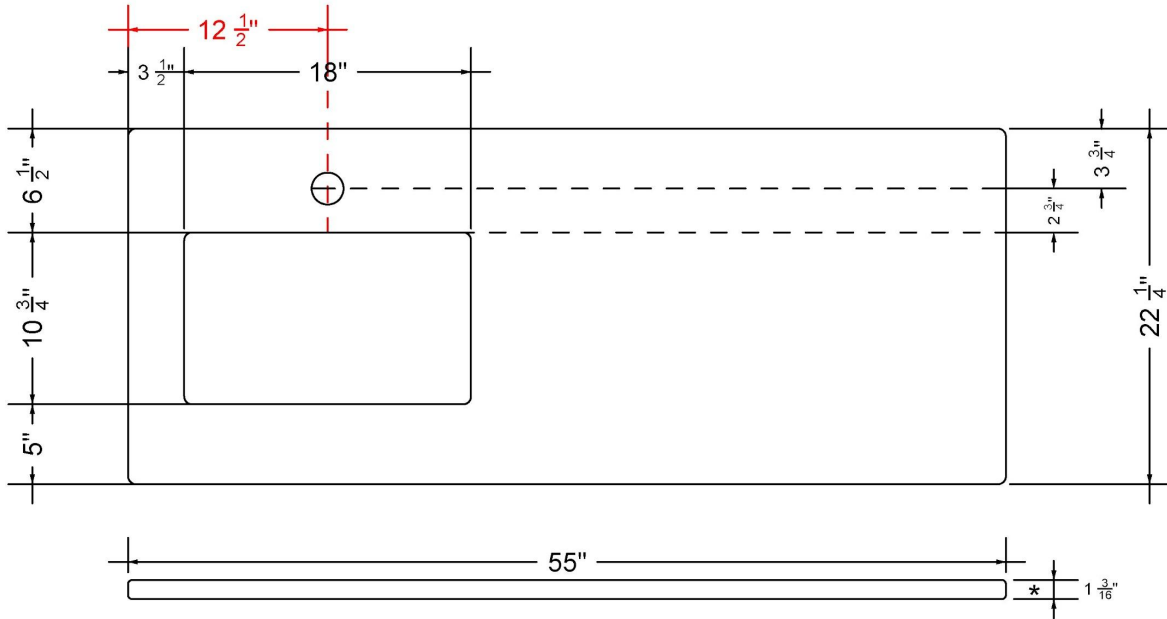

### Technical Information

All product dimensions are nominal.

- Installation: Vanity Top
- Number of deck holes: 1