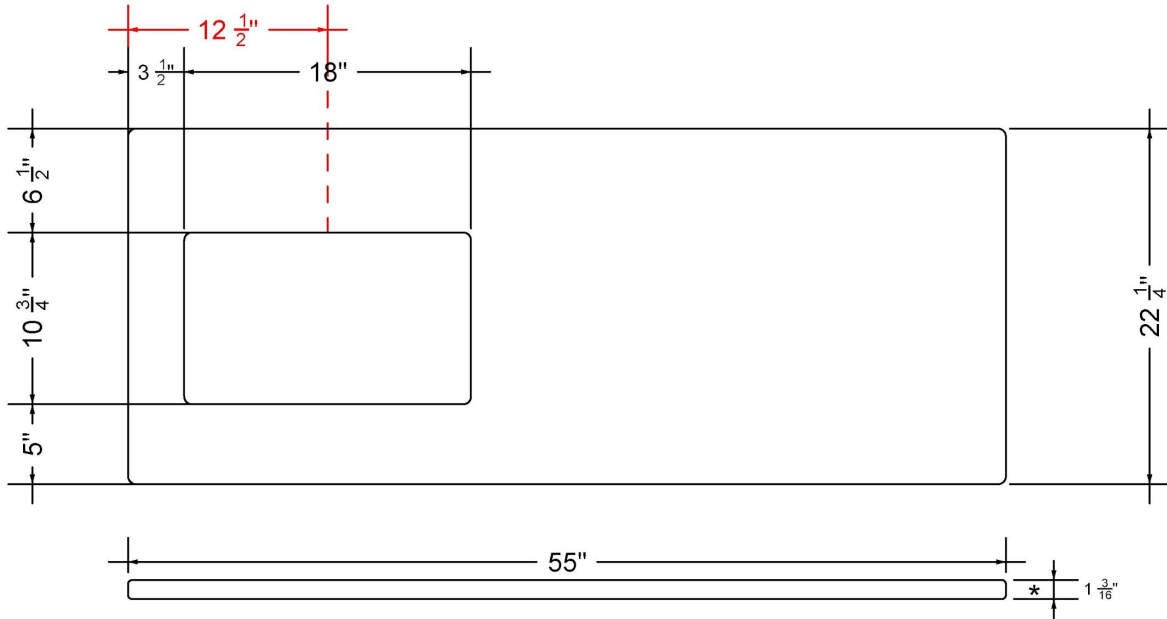

VANDERLOC

55" SILESTONE® QUARTZ VANITY TOP - White Zeus
Single Rectangle Left Offset Sink (No faucet hole)

C-55-SRLO-NH.wz

Technical Information

All product dimensions are nominal.

- Installation: Vanity Top
- Number of deck holes: 0

Notes

Install this product according to the installation instructions.