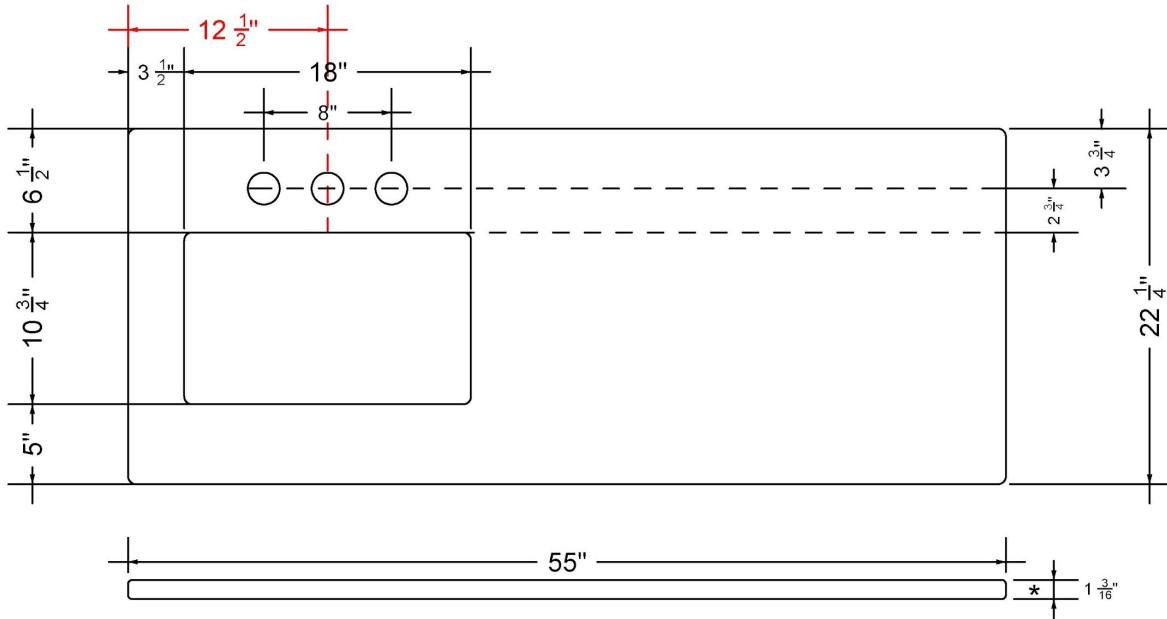

VANDERLOC

55" SILESTONE® QUARTZ VANITY TOP - Eternal Noir
Single Rectangle Left Offset Sink (Widespread faucet hole)

C-55-SRLO-WS.en

Technical Information

All product dimensions are nominal.

- Installation: Vanity Top
- Number of deck holes: 3

Notes

Install this product according to the installation instructions.