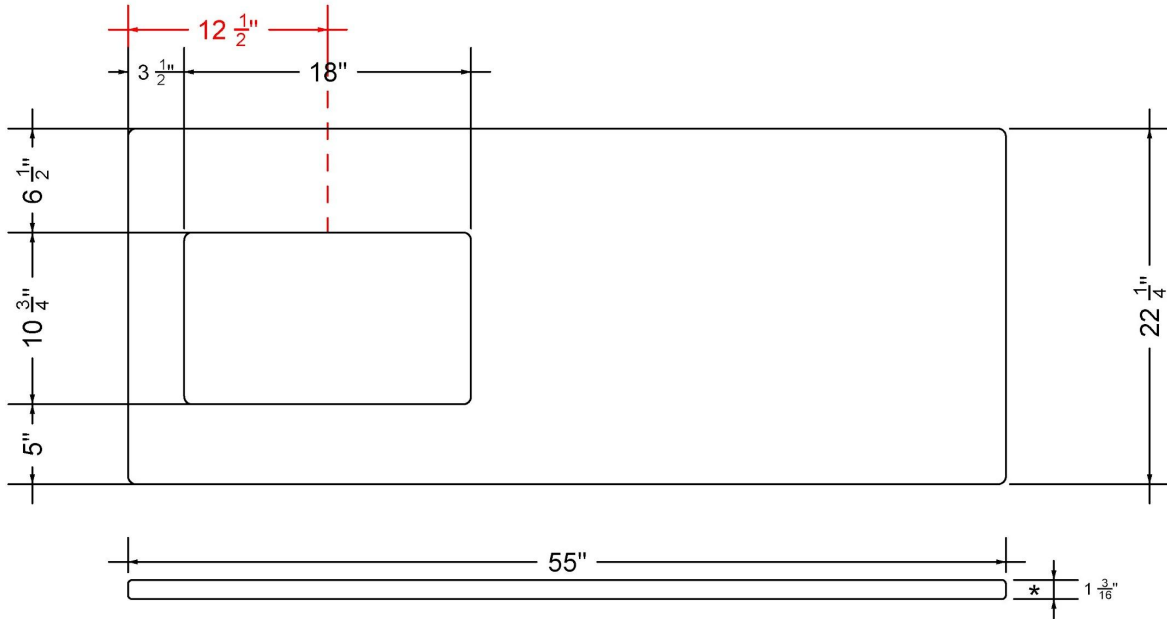

### Technical Information

All product dimensions are nominal.

- Installation: Vanity Top
- Number of deck holes: 0