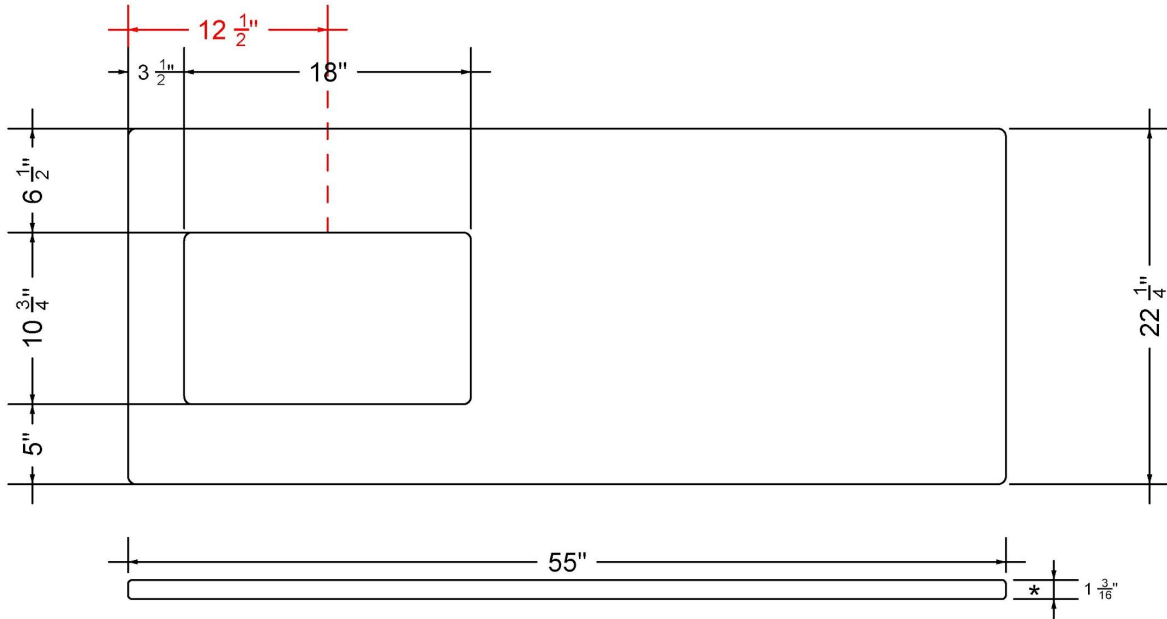

## Technical Information

All product dimensions are nominal.

- Installation: Vanity Top
- Number of deck holes: 0