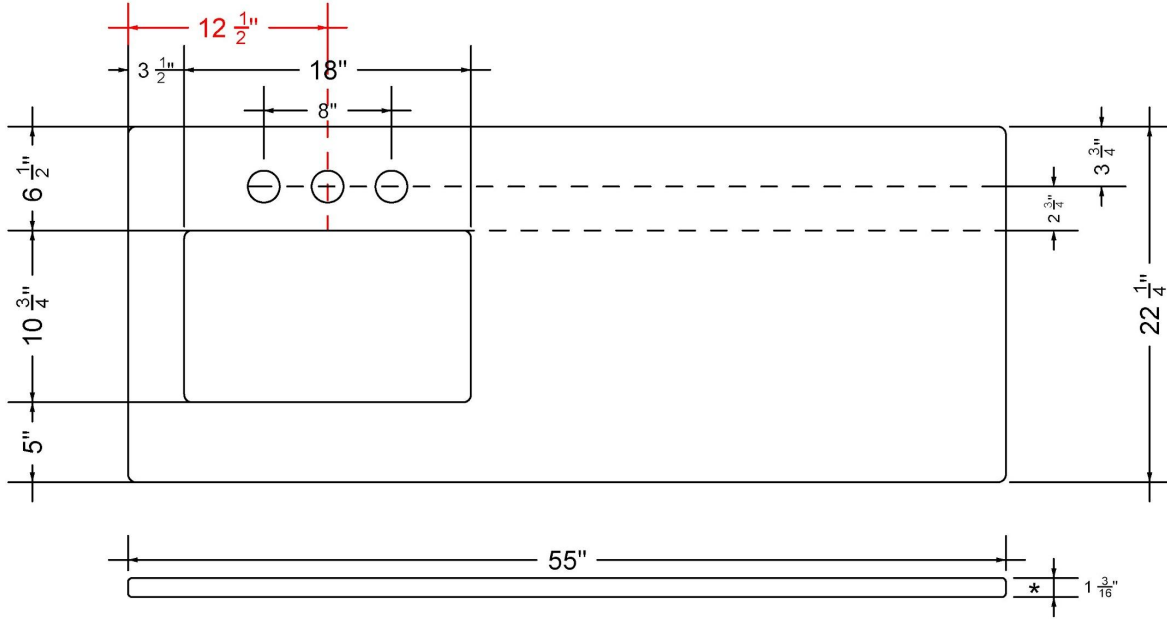

VANDERLOC

55" SILESTONE® QUARTZ VANITY TOP - Eternal Charcoal
Single Rectangle Left Offset Sink (Widespread faucet hole)

C-55-SRLO-WS.ec

Technical Information

All product dimensions are nominal.

- Installation: Vanity Top
- Number of deck holes: 3

Notes

Install this product according to the installation instructions.