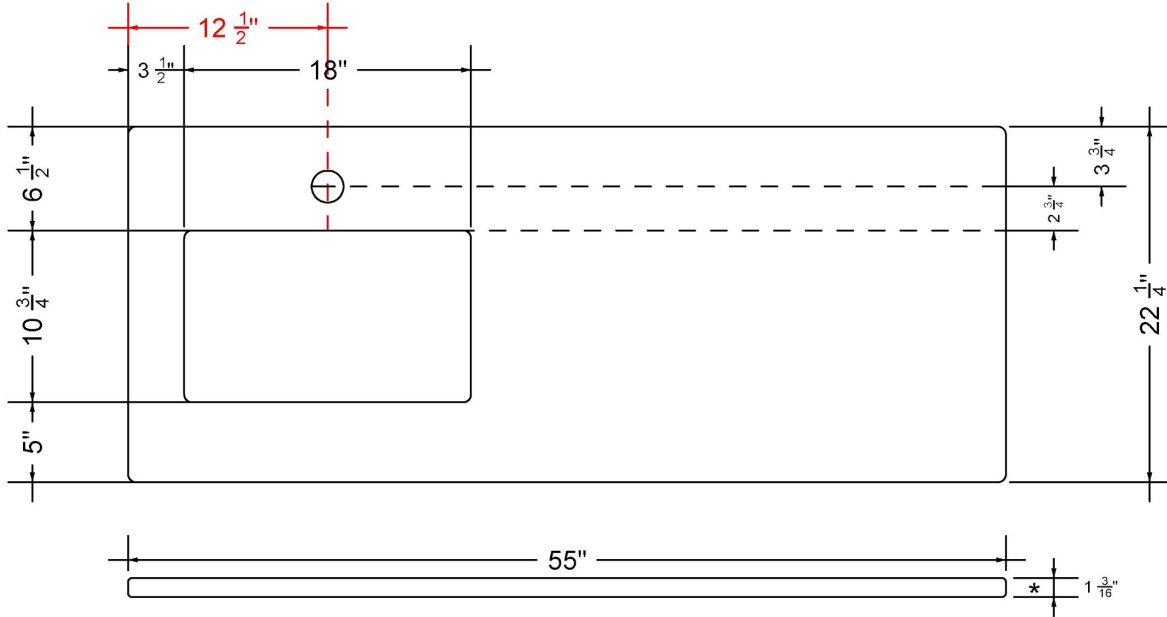

VANDERLOC

55" SILESTONE® QUARTZ VANITY TOP - Eternal Charcoal
Single Rectangle Left Offset Sink (Single faucet hole)

C-55-SRLO-SH.ec

Technical Information

All product dimensions are nominal.

- Installation: Vanity Top
- Number of deck holes: 1

Notes

Install this product according to the installation instructions.