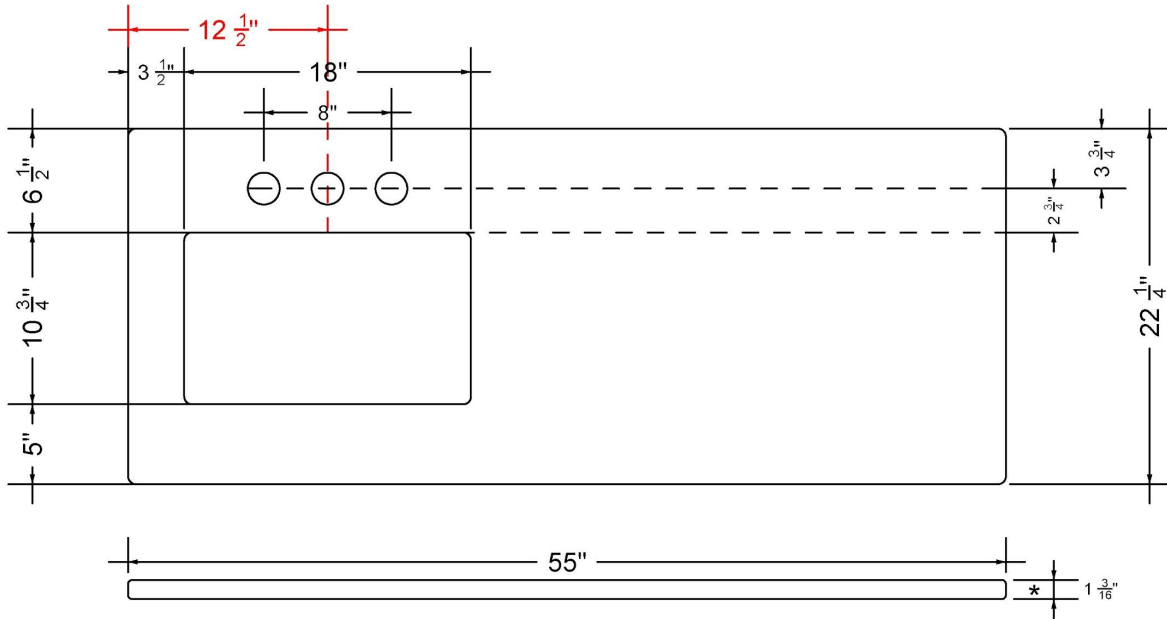

VANDERLOC

55" SILESTONE® QUARTZ VANITY TOP - Helix
Single Rectangle Left Offset Sink (Widespread faucet hole)

C-55-SRLO-WS.he

Technical Information

All product dimensions are nominal.

- Installation: Vanity Top
- Number of deck holes: 3

Notes

Install this product according to the installation instructions.