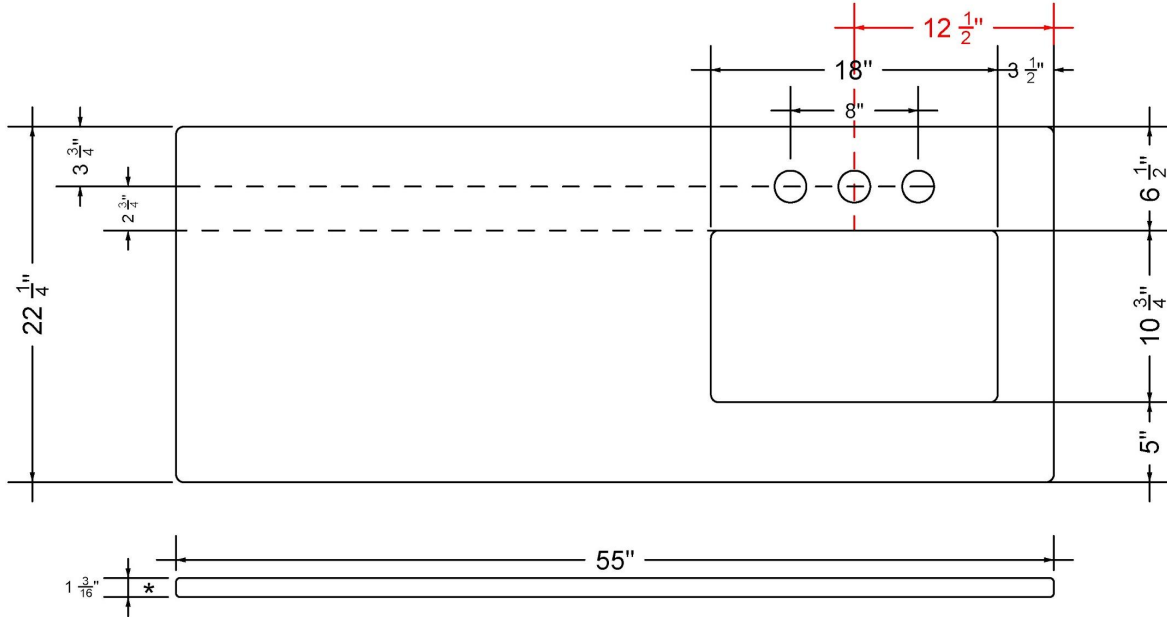

VANDERLOC

55" SILESTONE® QUARTZ VANITY TOP - Desert Silver
Single Rectangle Right Offset Sink (Widespread faucet hole)

C-55-SRRO-WS.ds

Technical Information

All product dimensions are nominal.

- Installation: Vanity Top
- Number of deck holes: 3

Notes

Install this product according to the installation instructions.