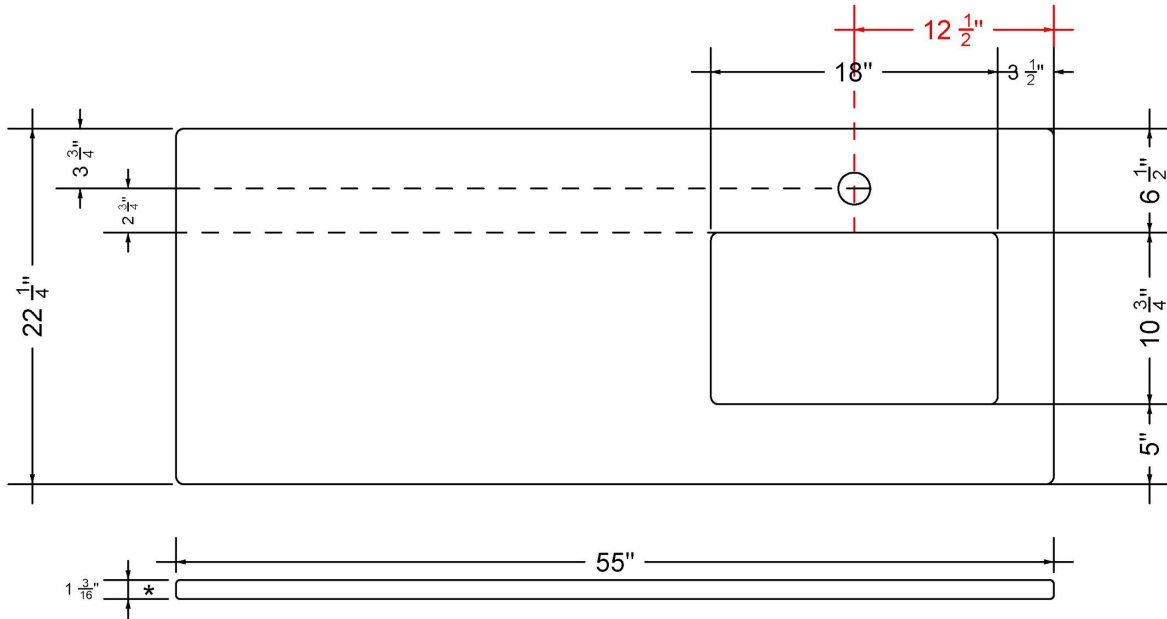

VANDERLOC

55" SILESTONE® QUARTZ VANITY TOP - Eternal Noir
Single Rectangle Right Offset Sink (Single faucet hole)

C-55-SRRO-SH.en

Technical Information

All product dimensions are nominal.

- Installation: Vanity Top
- Number of deck holes: 1

Notes

Install this product according to the installation instructions.