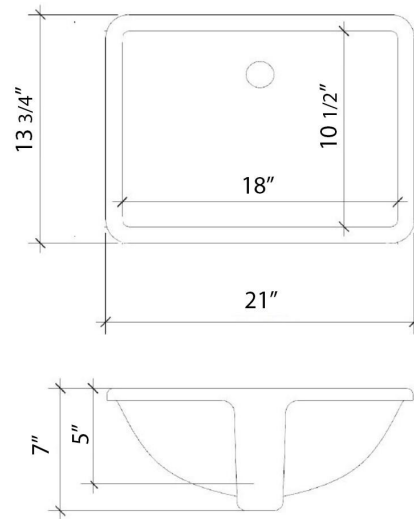

C-55-SRRO-SH.ec

Technical Information

All product dimensions are nominal.

- Installation: Vanity Top
- Number of deck holes: 1

Notes

Install this product according to the installation instructions.

Sink Specifications

C-55-SRRO-SH.en

Technical Information

All product dimensions are nominal.

- Installation: Vanity Top
- Number of deck holes: 1

Notes

Install this product according to the installation instructions.

Sink Specifications

VANDERLOC

55" SILESTONE® QUARTZ VANITY TOP - Eternal Charcoal
Single Rectangle Right Offset Sink (Widespread faucet hole)

C-55-SRRO-WS.ec

Technical Information

All product dimensions are nominal.

- Installation: Vanity Top
- Number of deck holes: 3

Notes

Install this product according to the installation instructions.

Sink Specifications

- 8" (203mm) deep
- 1-11/16" (55mm) drain opening
- Minimum cabinet size: 21"

VANDERLOC

55" SILESTONE® QUARTZ VANITY TOP - Eternal Noir
Single Rectangle Right Offset Sink (Widespread faucet hole)