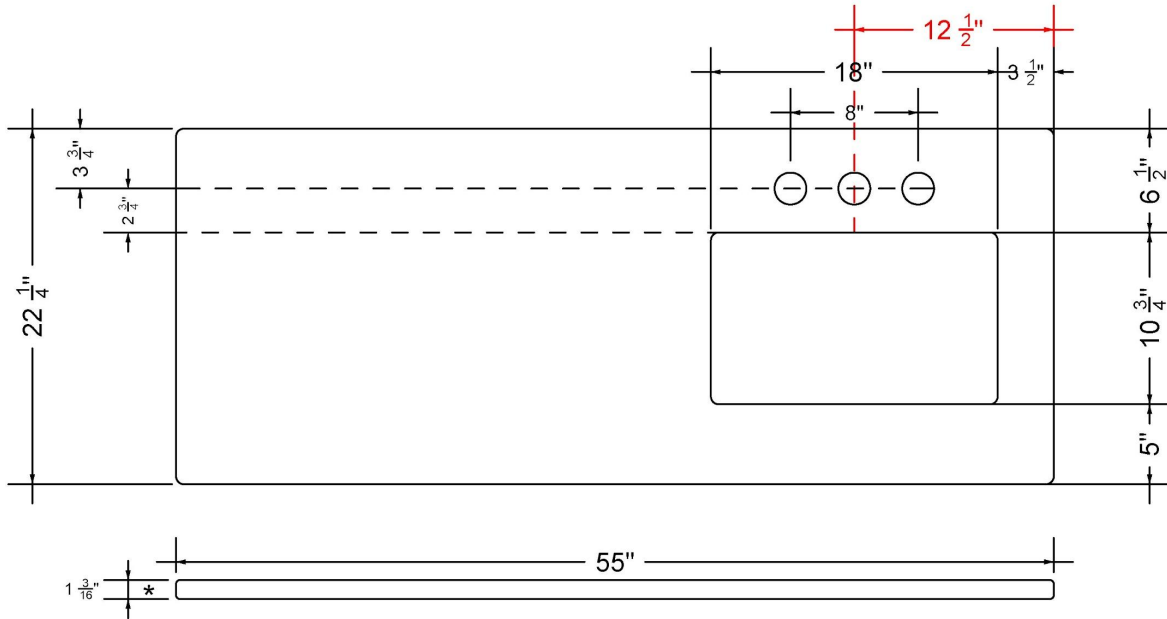

C-55-SRRO-WS.he

Technical Information

All product dimensions are nominal.

- Installation: Vanity Top
- Number of deck holes: 3

Notes

Install this product according to the installation instructions.

Sink Specifications