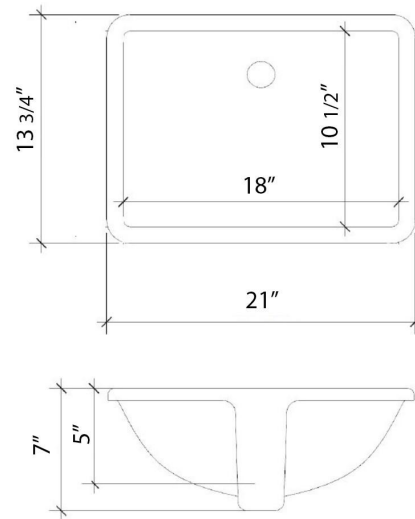

C-55-SRRO-NH.wz

Technical Information

All product dimensions are nominal.

- Installation: Vanity Top
- Number of deck holes: 0

Notes

Install this product according to the installation instructions.

Sink Specifications