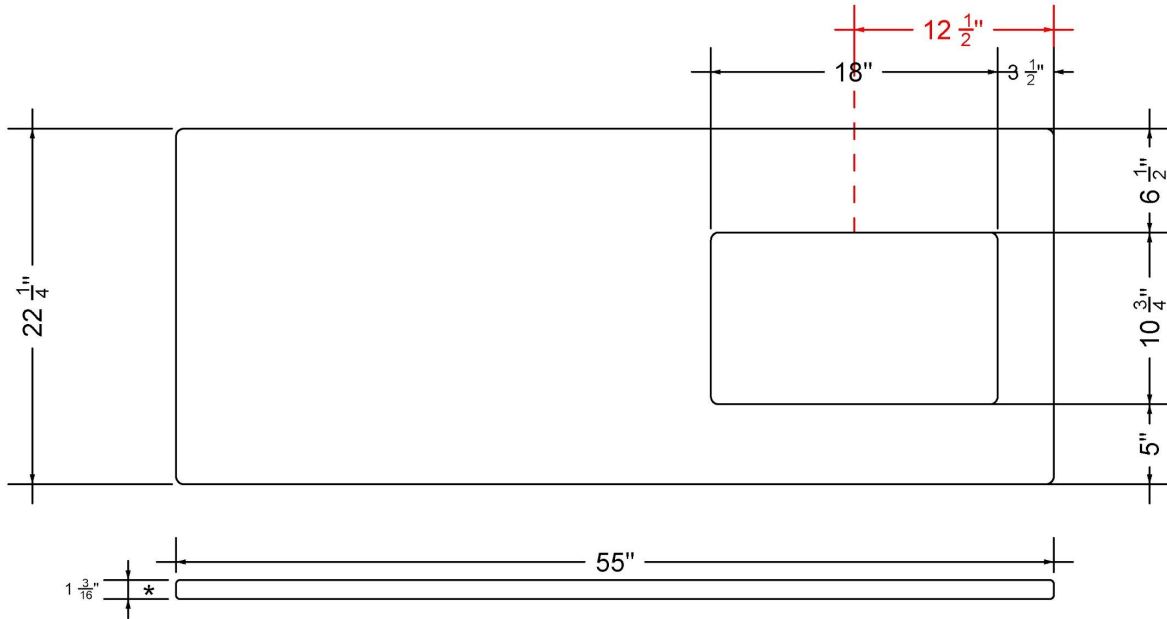

C-55-SRRO-NH.en

Technical Information

All product dimensions are nominal.

- Installation: Vanity Top
- Number of deck holes: 0

Notes

Install this product according to the installation instructions.

Sink Specifications