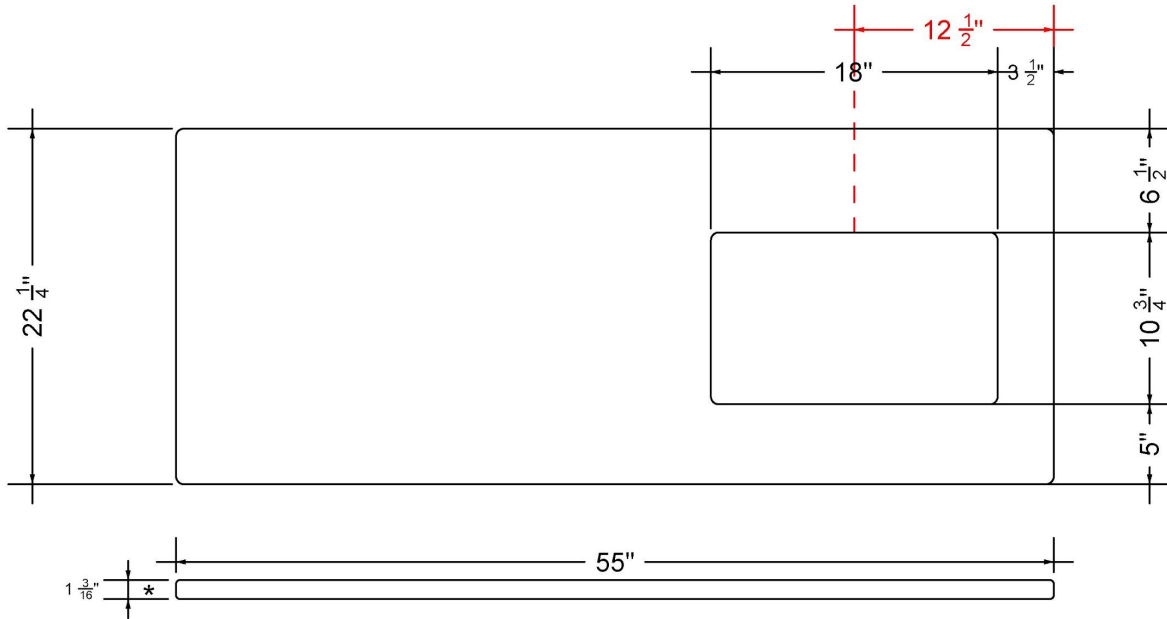

VANDERLOC

55" SILESTONE® QUARTZ VANITY TOP - Eternal Charcoal
Single Rectangle Right Offset Sink (No faucet hole)

C-55-SRRO-NH.ec

Technical Information

All product dimensions are nominal.

- Installation: Vanity Top
- Number of deck holes: 0

Notes

Install this product according to the installation instructions.