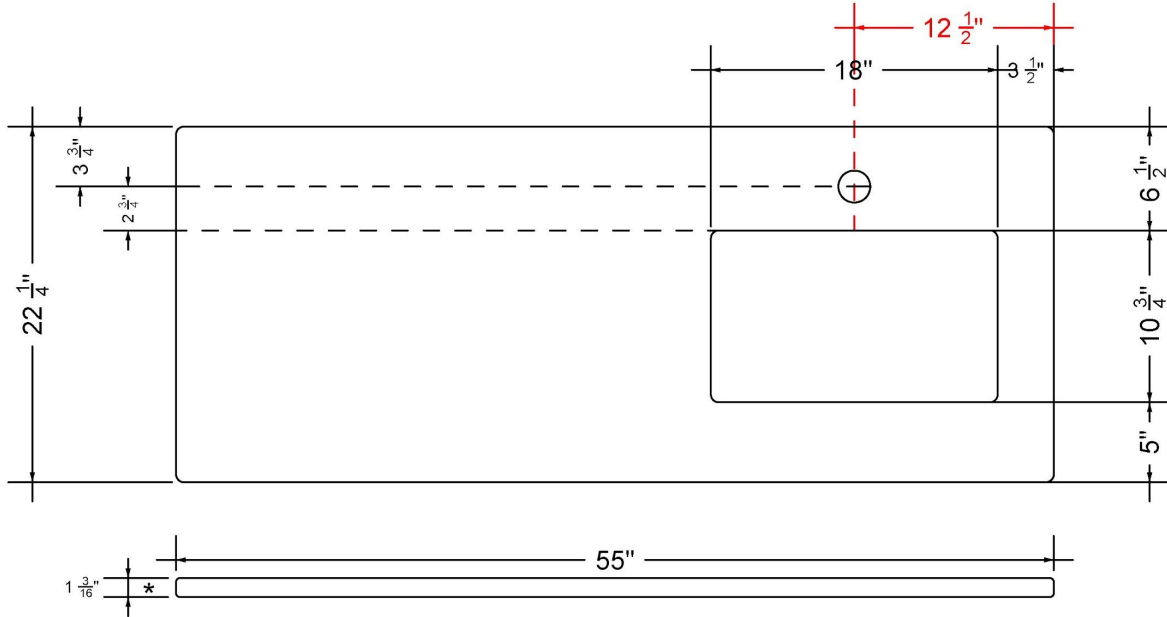

C-55-SRRO-SH.ec

Technical Information

All product dimensions are nominal.

- Installation: Vanity Top
- Number of deck holes: 1

Notes

Install this product according to the installation instructions.

Sink Specifications