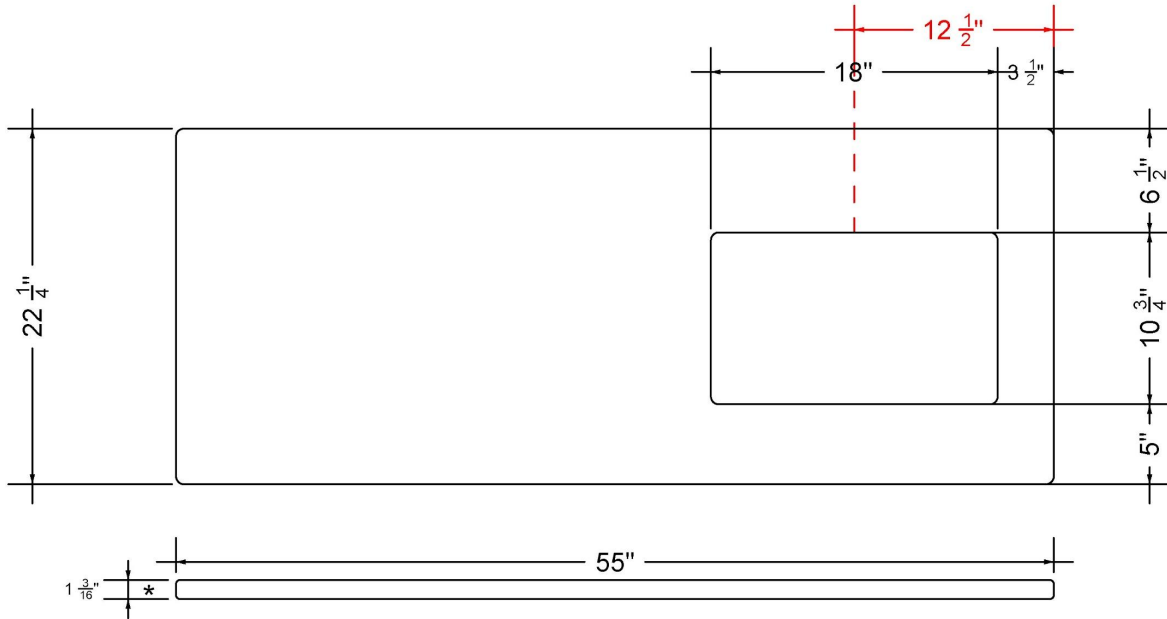

C-55-SRRO-NH.he

Technical Information

All product dimensions are nominal.

- Installation: Vanity Top
- Number of deck holes: 0

Notes

Install this product according to the installation instructions.

Sink Specifications