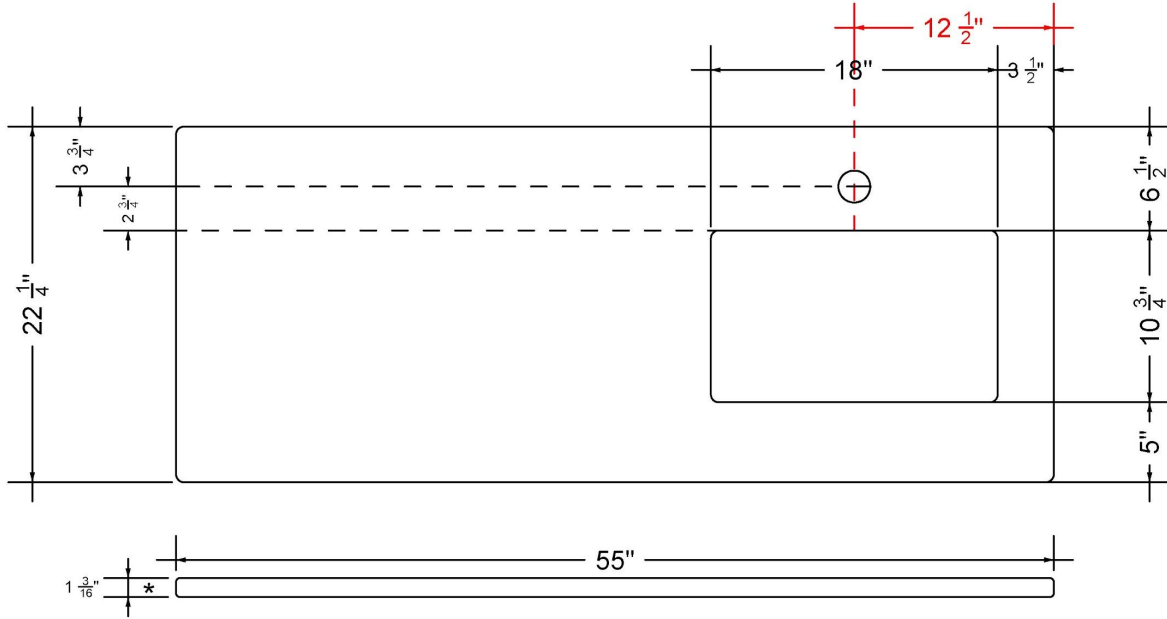

Technical Information

All product dimensions are nominal.

- Installation: Vanity Top
- Number of deck holes: 1

Notes

Install this product according to the installation instructions.