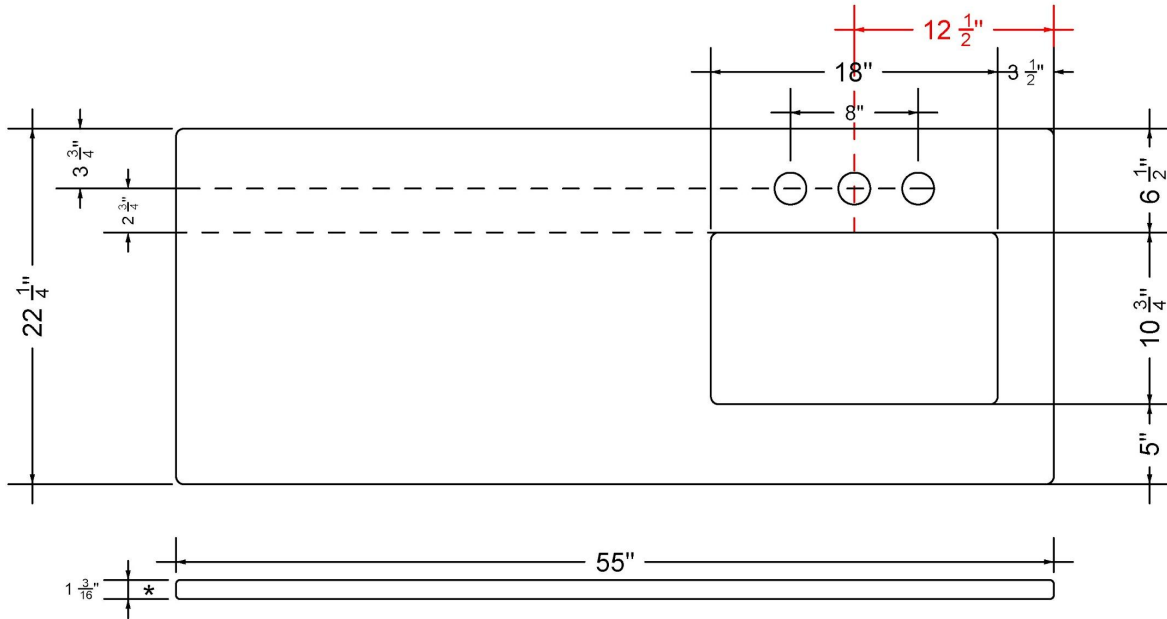

VANDERLOC

55" SILESTONE® QUARTZ VANITY TOP - White Zeus
Single Rectangle Right Offset Sink (Widespread faucet hole)

C-55-SRRO-WS.wz

Technical Information

All product dimensions are nominal.

- Installation: Vanity Top
- Number of deck holes: 3

Notes

Install this product according to the installation instructions.