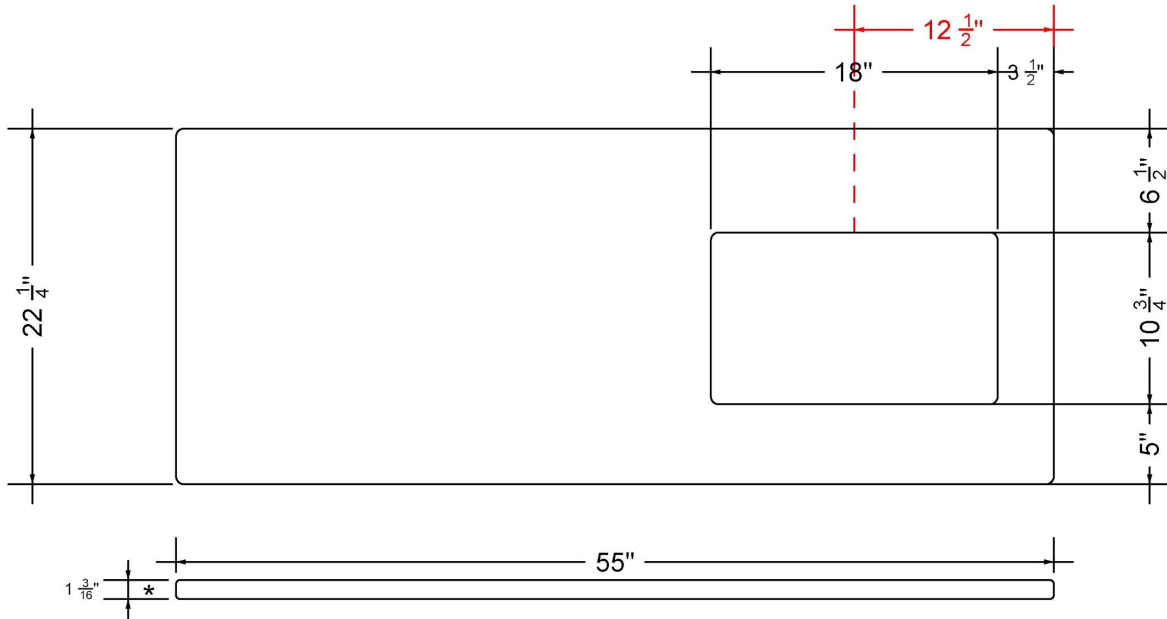

C-55-SRRO-NH.eg

Technical Information

All product dimensions are nominal.

- Installation: Vanity Top
- Number of deck holes: 0

Notes

Install this product according to the installation instructions.

Sink Specifications