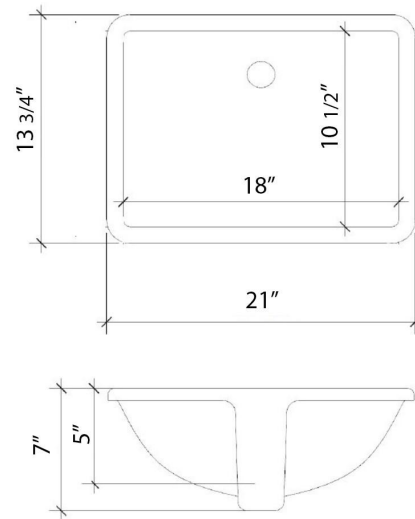

C-55-SRRO-NH.eg

Technical Information

All product dimensions are nominal.

- Installation: Vanity Top
- Number of deck holes: 0

Notes

Install this product according to the installation instructions.

Sink Specifications