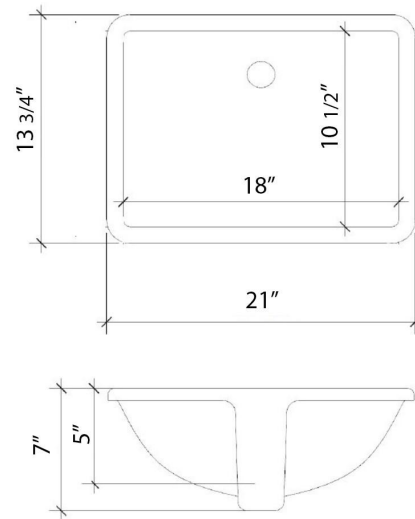

C-55-SRRO-SH.wz

Technical Information

All product dimensions are nominal.

- Installation: Vanity Top
- Number of deck holes: 1

Notes

Install this product according to the installation instructions.

Sink Specifications

C-55-SRRO-WS.ds

Technical Information

All product dimensions are nominal.

- Installation: Vanity Top
- Number of deck holes: 3

Notes

Install this product according to the installation instructions.

Sink Specifications

C-55-SRRO-WS.wz

Technical Information

All product dimensions are nominal.

- Installation: Vanity Top
- Number of deck holes: 3

Notes

Install this product according to the installation instructions.

Sink Specifications