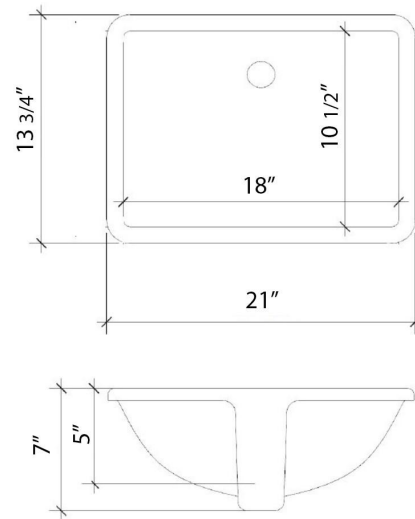

C-55-SRRO-SH.ec

Technical Information

All product dimensions are nominal.

- Installation: Vanity Top
- Number of deck holes: 1

Notes

Install this product according to the installation instructions.

Sink Specifications

Notes

Install this product according to the installation instructions.

Sink Specifications

- 8" (203mm) deep
- 1-11/16" (55mm) drain opening
- Minimum cabinet size: 21"

VANDERLOC

55" SILESTONE® QUARTZ VANITY TOP - Helix
Single Rectangle Right Offset Sink (Single faucet hole)