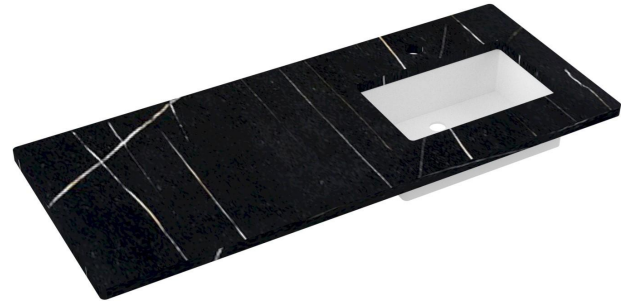

VANDERLOC

55" SILESTONE® QUARTZ VANITY TOP - Eternal Noir Single Rectangle Right Offset Sink (Single faucet hole)

C-55-SRRO-SH.en

Features

- Square sink cutout
- Single and widespread faucet

Material

- Silestone® Quartz

Installation

- Vanity top
- Single faucet hole
- Vanderloc® Rectangle Sink

Included Products

- Vanderloc® Rectangle Sink (White Porcelain)
- Sink mounting hardware (screws)

Optional Products

- C-55B.en Silestone® Quartz backsplash

Codes/Standards

- N/A

Vanderloc® One-Year Limited Warranty

- For product warranty information visit www.vanderloc.com

Available Colors/Finishes

Color tiles intended for reference only.

Color	Code	Description
	DS	Desert Silver
	EC	Eternal Charcoal
	EN	Eternal Noir
	EG	Ethereal Glow
	HE	Helix
	WZ	White Zeus