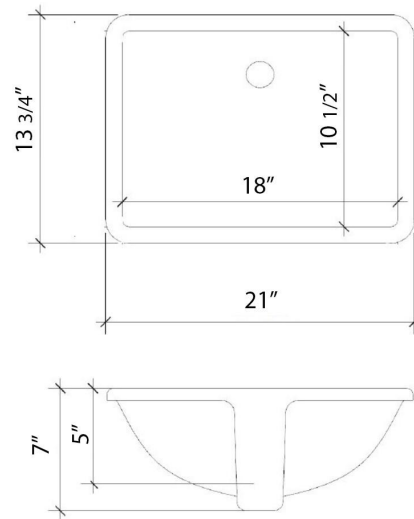

C-55-SRRO-SH.en

Technical Information

All product dimensions are nominal.

- Installation: Vanity Top
- Number of deck holes: 1

Notes

Install this product according to the installation instructions.

Sink Specifications

C-55-SRRO-WS.en

Technical Information

All product dimensions are nominal.

- Installation: Vanity Top
- Number of deck holes: 3

Notes

Install this product according to the installation instructions.

Sink Specifications