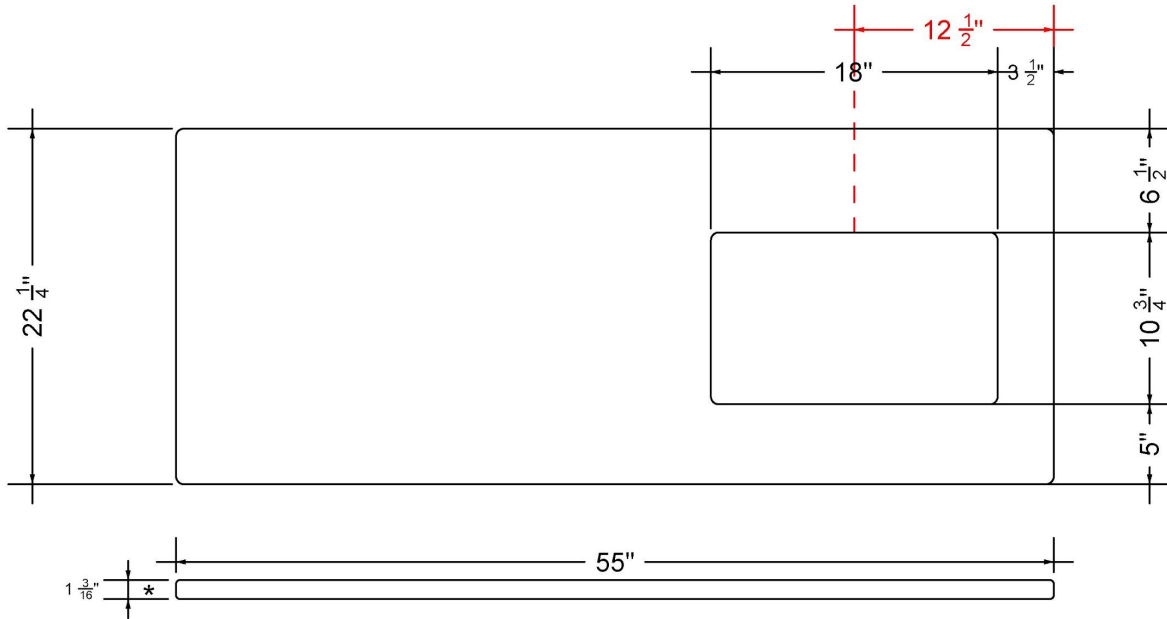

VANDERLOC

55" SILESTONE® QUARTZ VANITY TOP - White Zeus
Single Rectangle Right Offset Sink (No faucet hole)

C-55-SRRO-NH.wz

Technical Information

All product dimensions are nominal.

- Installation: Vanity Top
- Number of deck holes: 0

Notes

Install this product according to the installation instructions.