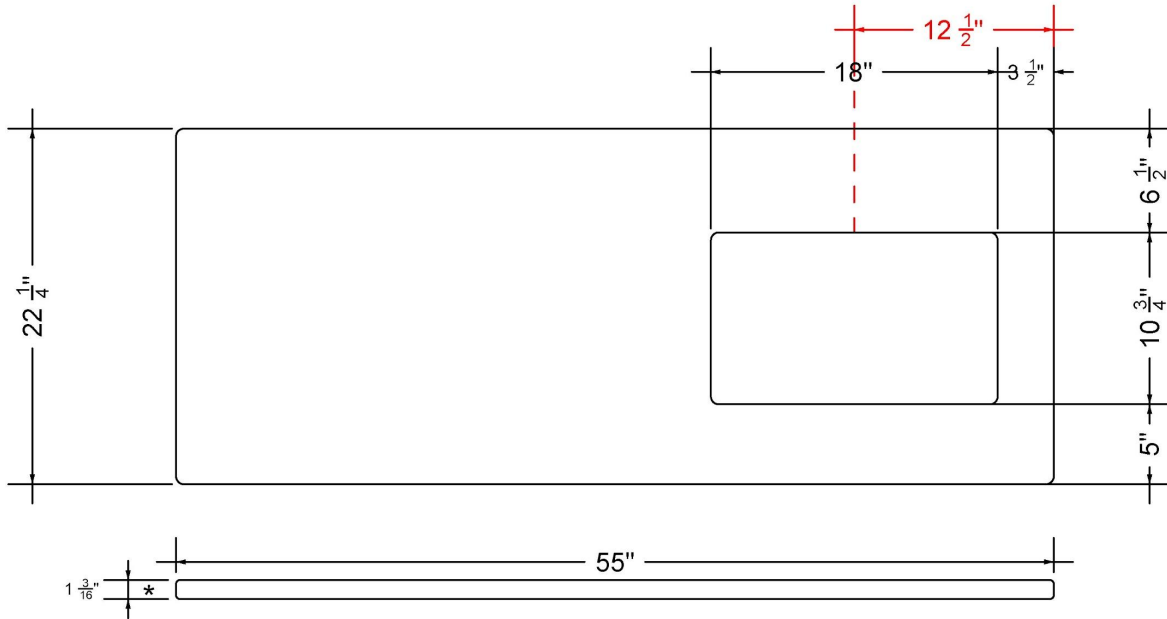

VANDERLOC

55" SILESTONE® QUARTZ VANITY TOP - Desert Silver
Single Rectangle Right Offset Sink (No faucet hole)

C-55-SRRO-NH.ds

Technical Information

All product dimensions are nominal.

- Installation: Vanity Top
- Number of deck holes: 0

Notes

Install this product according to the installation instructions.