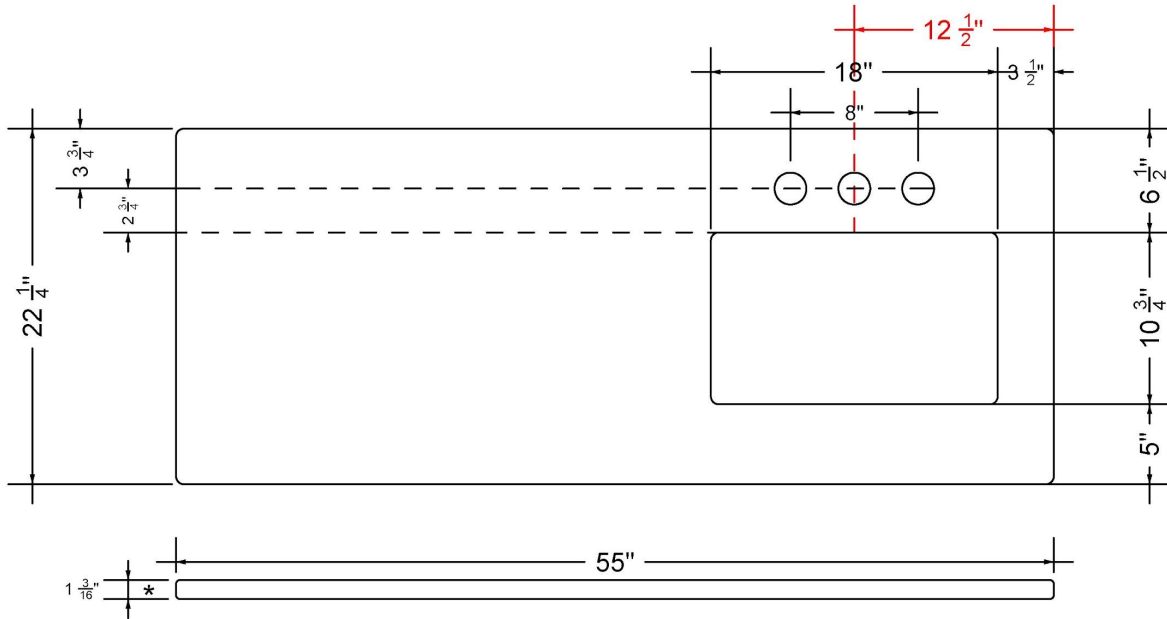

VANDERLOC

55" SILESTONE® QUARTZ VANITY TOP - Eternal Noir
Single Rectangle Right Offset Sink (Widespread faucet hole)

C-55-SRRO-WS.en

Technical Information

All product dimensions are nominal.

- Installation: Vanity Top
- Number of deck holes: 3

Notes

Install this product according to the installation instructions.