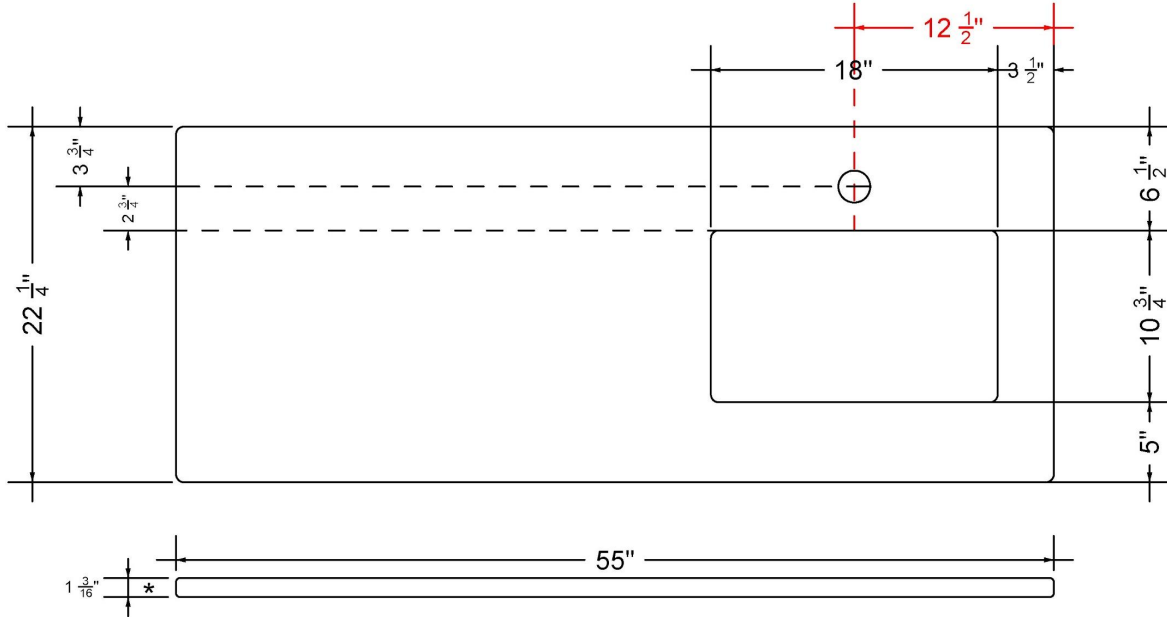

VANDERLOC

55" SILESTONE® QUARTZ VANITY TOP - Desert Silver
Single Rectangle Right Offset Sink (Single faucet hole)

C-55-SRRO-SH.ds

Technical Information

All product dimensions are nominal.

- Installation: Vanity Top
- Number of deck holes: 1