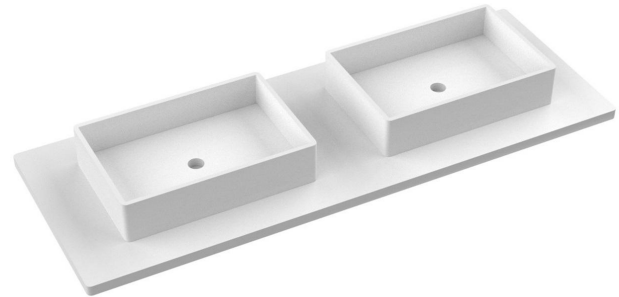

VANDERLOC

61" SILESTONE® QUARTZ VANITY TOP - White Zeus

Double Vigo Centered Sink (No faucet hole)

CV-61-D1C-NH.wz

Features

- Matte Stone™ Vessel Sink
- Single and widespread faucet

Material

- Silestone® Quartz
- White Matte Stone™

Installation

- Vanity top
- No faucet hole

Included Products

- Vigo Magnolia Matte Stone™ Vessel Bathroom Sink

Optional Products

- C-61B.wz Silestone® Quartz backsplash

Codes/Standards

- N/A

Vanderloc® One-Year Limited Warranty

- For product warranty information visit www.vanderloc.com

Available Colors/Finishes

Color tiles intended for reference only.

Color	Code	Description
	DS	Desert Silver
	EC	Eternal Charcoal
	EN	Eternal Noir
	EG	Ethereal Glow
	HE	Helix
	WZ	White Zeus