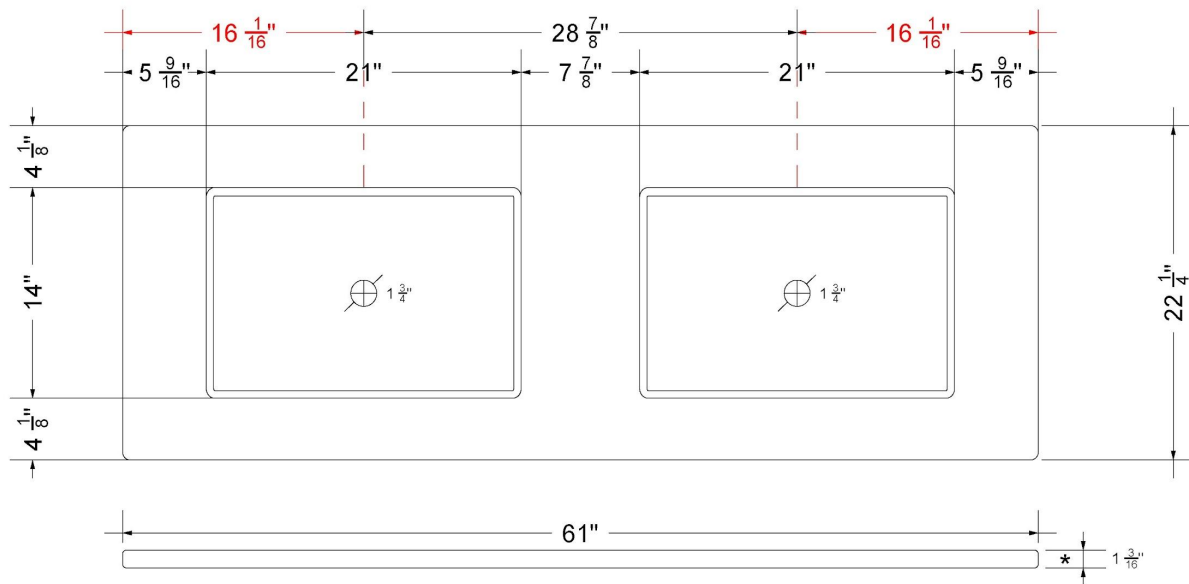

VANDERLOC

61" SILESTONE® QUARTZ VANITY TOP - Desert Silver

Double Vigo Centered Sink (No faucet hole)

CV-61-D1C-NH.ds

Technical Information

All product dimensions are nominal.

- Installation: Vanity Top
- Number of deck holes: 0

Notes

Install this product according to the installation instructions.