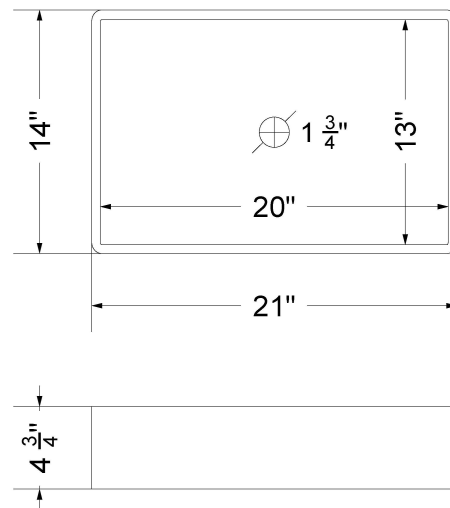

Technical Information

All product dimensions are nominal.

- Installation: Vanity Top
- Number of deck holes: 1

Notes

Install this product according to the installation instructions.

Sink Specifications

- 4-3/4" (82.55mm) deep
- 1-3/4" (6.35mm) drain opening
- Minimum cabinet size: 24"

All product dimensions are nominal.

- Installation: Vanity Top
- Number of deck holes: 3

Notes

Install this product according to the installation instructions.

Sink Specifications

- 4-3/4" (82.55mm) deep
- 1-3/4" (6.35mm) drain opening
- Minimum cabinet size: 24"