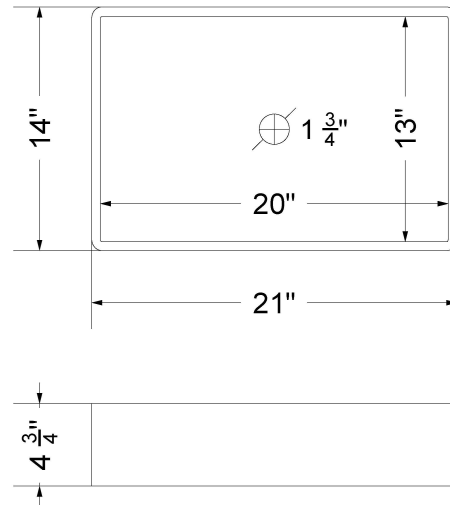

All product dimensions are nominal.

- Installation: Vanity Top
- Number of deck holes: 1

Notes

Install this product according to the installation instructions.

Sink Specifications

- 4-3/4" (82.55mm) deep
- 1-3/4" (6.35mm) drain opening
- Minimum cabinet size: 24"

Technical Information

All product dimensions are nominal.

- Installation: Vanity Top
- Number of deck holes: 1

Notes

Install this product according to the installation instructions.

Sink Specifications

- 4-3/4" (82.55mm) deep
- 1-3/4" (6.35mm) drain opening
- Minimum cabinet size: 24"