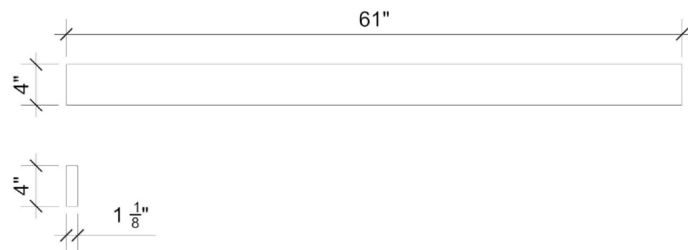

VANDERLOC

61" Quartz Backsplash Helix C-61B.he

Features

- 4" Quartz Backsplash

Material

- Silestone® Quartz

Codes/Standards

- None Applicable

Notes

- Install this product according to the installation instructions

Technical Information

- All product dimensions are nominal

Vanderloc® One-Year Limited Warranty

- For product warranty information visit www.vanderloc.com

Available Colors/Finishes

Color tiles intended for reference only.

Color	Code	Description
	DS	Desert Silver
	EC	Eternal Charcoal
	EN	Eternal Noir
	EG	Ethereal Glow
	HE	Helix
	WZ	White Zeus