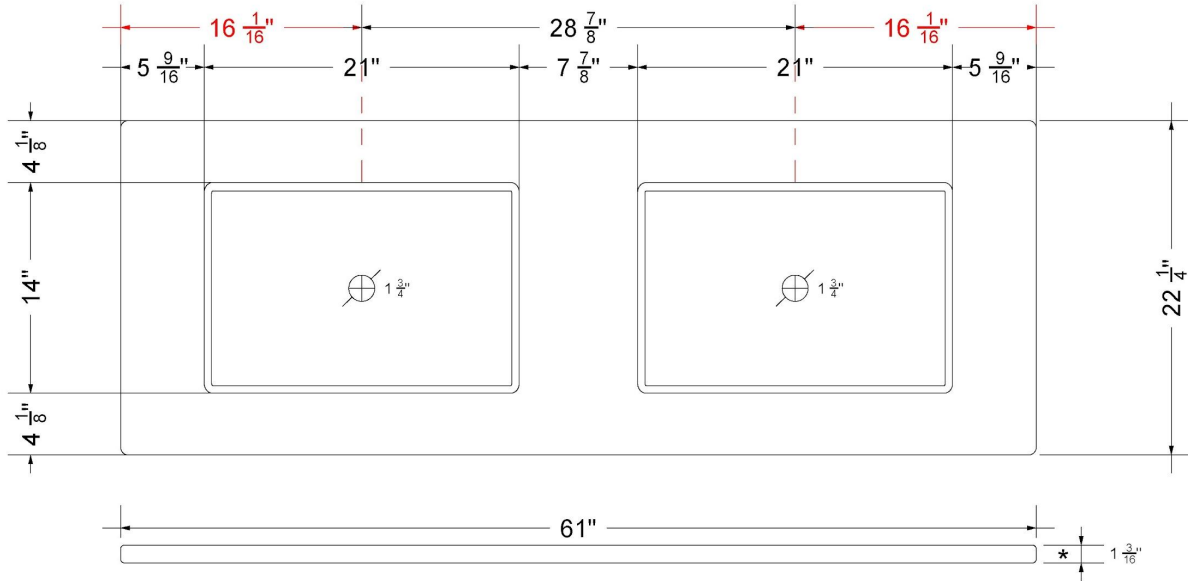

VANDERLOC

61" SILESTONE® QUARTZ VANITY TOP - Eternal Charcoal
Double Vigo Centered Sink (No faucet hole)

CV-61-D1C-NH.ec

Technical Information

All product dimensions are nominal.

- Installation: Vanity Top
- Number of deck holes: 0

Notes

Install this product according to the installation instructions.