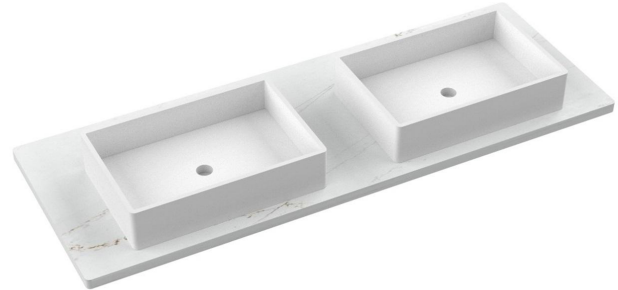

VANDERLOC

61" SILESTONE® QUARTZ VANITY TOP - Ethereal Glow Double Vigo Centered Sink (Widespread faucet hole)

CV-61-D1C-WS.eg

Features

- Matte Stone™ Vessel Sink
- Single and widespread faucet

Material

- Silestone® Quartz
- White Matte Stone™

Installation

- Vanity top
- Widespread faucet hole

Included Products

- Vigo Magnolia Matte Stone™ Vessel Bathroom Sink

Optional Products

- C-61B.eg Silestone® Quartz backsplash

Codes/Standards

- N/A

Vanderloc® One-Year Limited Warranty

- For product warranty information visit www.vanderloc.com

Available Colors/Finishes

Color tiles intended for reference only.

Color	Code	Description
	DS	Desert Silver
	EC	Eternal Charcoal
	EN	Eternal Noir
	EG	Ethereal Glow
	HE	Helix
	WZ	White Zeus