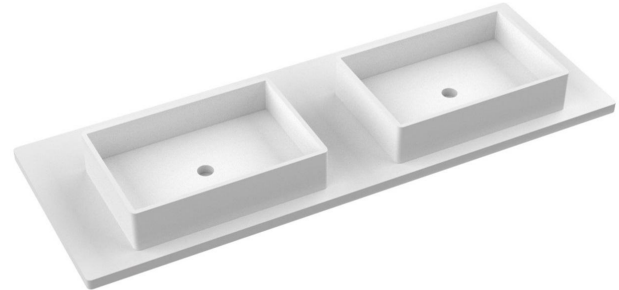

VANDERLOC

61" SILESTONE® QUARTZ VANITY TOP - White Zeus
Double Vigo Centered Sink (Widespread faucet hole)

CV-61-D1C-WS.wz

Features

- Matte Stone™ Vessel Sink
- Single and widespread faucet

Material

- Silestone® Quartz
- White Matte Stone™

Installation

- Vanity top
- Widespread faucet hole

Included Products

- Vigo Magnolia Matte Stone™ Vessel Bathroom Sink

Optional Products

- C-61B.wz Silestone® Quartz backsplash

Codes/Standards

- N/A

Vanderloc® One-Year Limited Warranty

- For product warranty information visit www.vanderloc.com

Available Colors/Finishes

Color tiles intended for reference only.

Color	Code	Description
	DS	Desert Silver
	EC	Eternal Charcoal
	EN	Eternal Noir
	EG	Ethereal Glow
	HE	Helix
	WZ	White Zeus