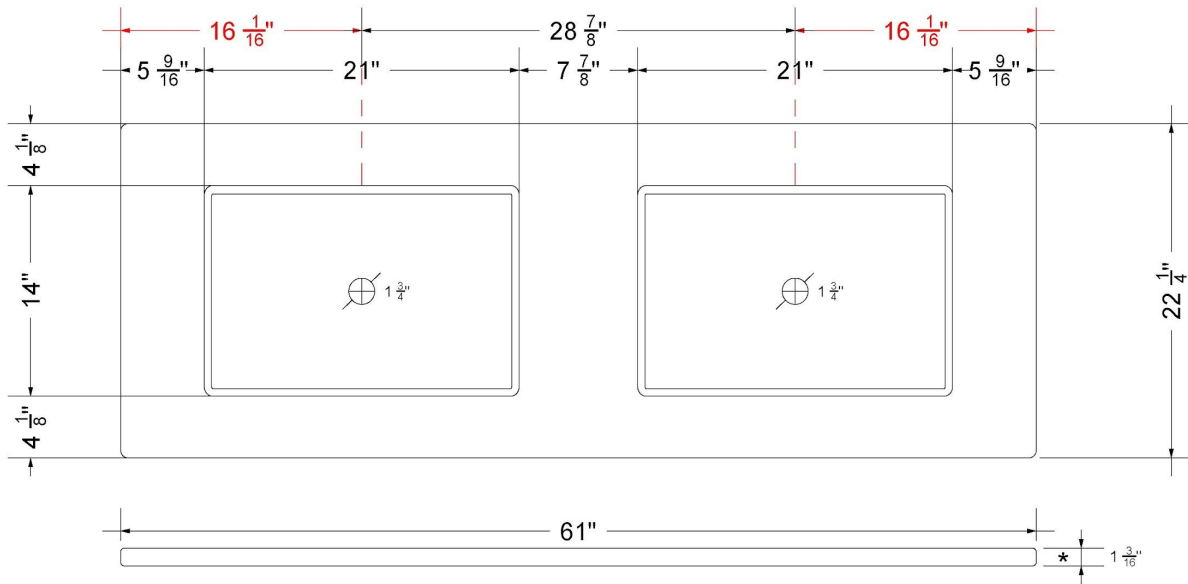

VANDERLOC

61" SILESTONE® QUARTZ VANITY TOP - Ethereal Glow
Double Vigo Centered Sink (No faucet hole)

CV-61-D1C-NH.eg

Technical Information

All product dimensions are nominal.

- Installation: Vanity Top
- Number of deck holes: 0