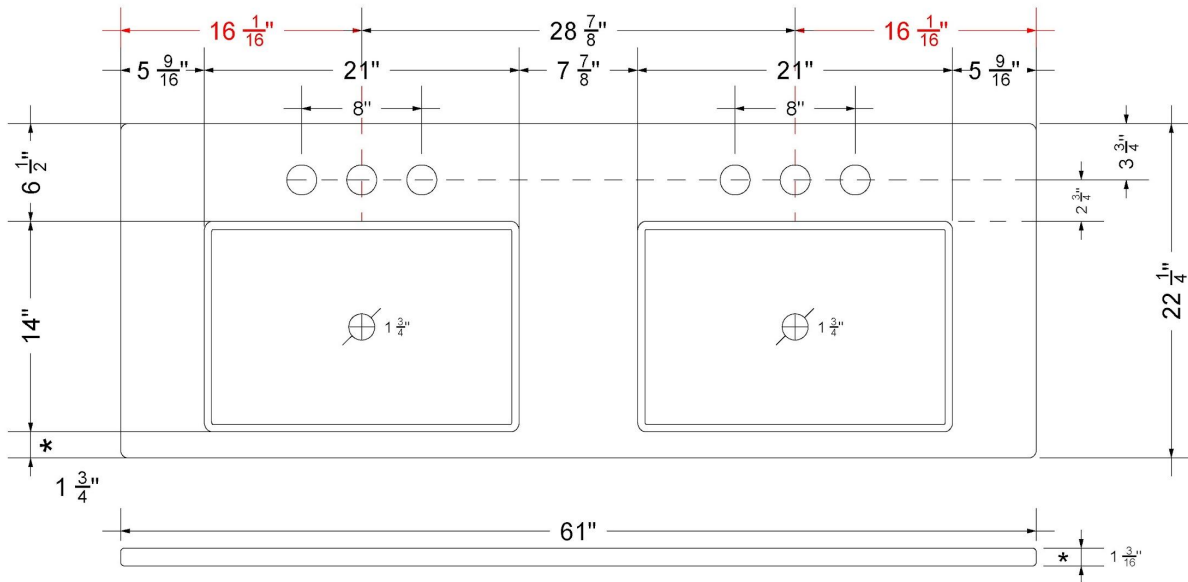

Technical Information

All product dimensions are nominal.

- Installation: Vanity Top
- Number of deck holes: 3

Notes

Install this product according to the installation instructions.