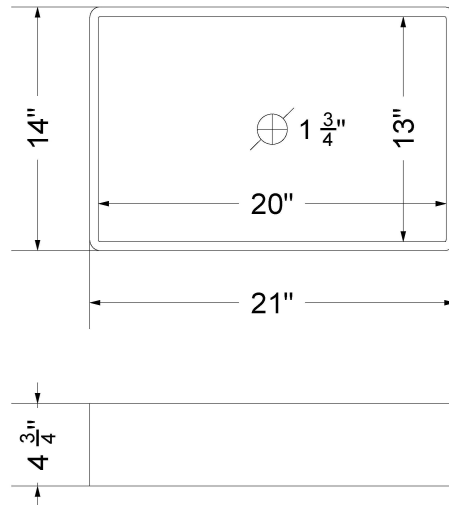

All product dimensions are nominal.

- Installation: Vanity Top
- Number of deck holes: 1

Notes

Install this product according to the installation instructions.

Sink Specifications

- 4-3/4" (82.55mm) deep
- 1-3/4" (6.35mm) drain opening
- Minimum cabinet size: 24"

Technical Information

All product dimensions are nominal.

- Installation: Vanity Top
- Number of deck holes: 1

Notes

Install this product according to the installation instructions.

Sink Specifications

- 4-3/4" (82.55mm) deep
- 1-3/4" (6.35mm) drain opening
- Minimum cabinet size: 24"

Technical Information

All product dimensions are nominal.

- Installation: Vanity Top
- Number of deck holes: 3

Notes

Install this product according to the installation instructions.

Sink Specifications

- 4-3/4" (82.55mm) deep
- 1-3/4" (6.35mm) drain opening
- Minimum cabinet size: 24"