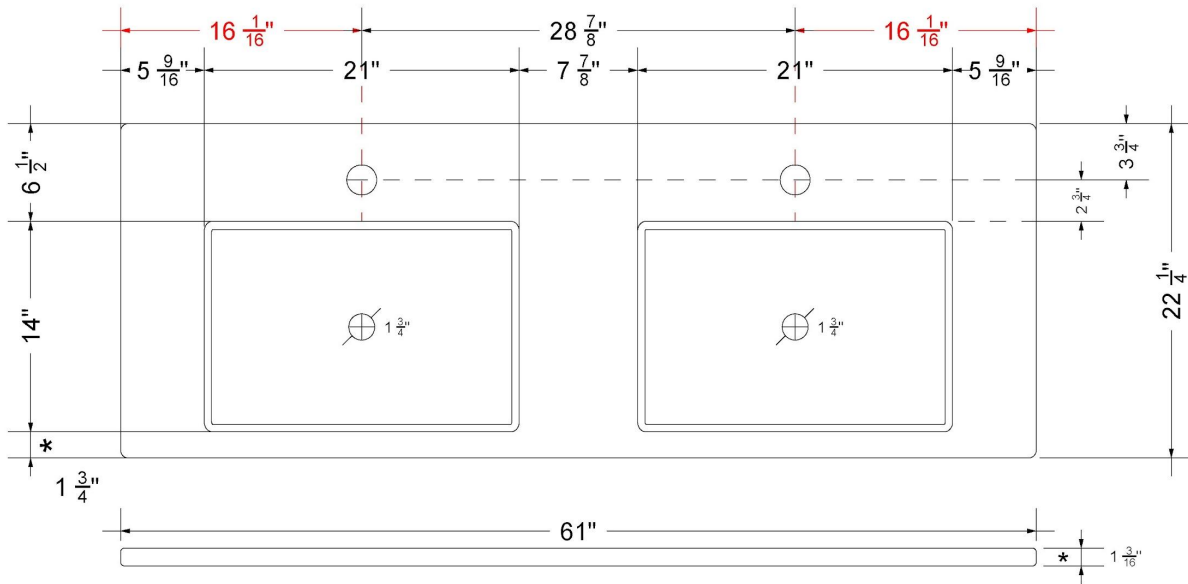

Technical Information

All product dimensions are nominal.

- Installation: Vanity Top
- Number of deck holes: 1

Notes

Install this product according to the installation instructions.