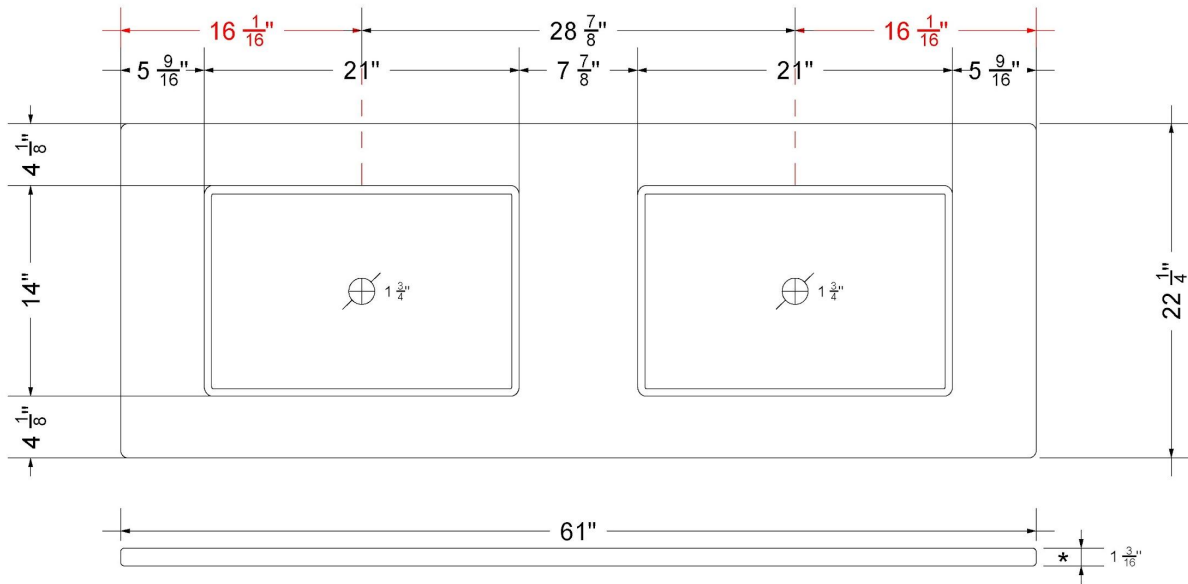

CV-61-D1C-NH.he

Technical Information

All product dimensions are nominal.

- Installation: Vanity Top
- Number of deck holes: 0

Notes

Install this product according to the installation instructions.

Sink Specifications