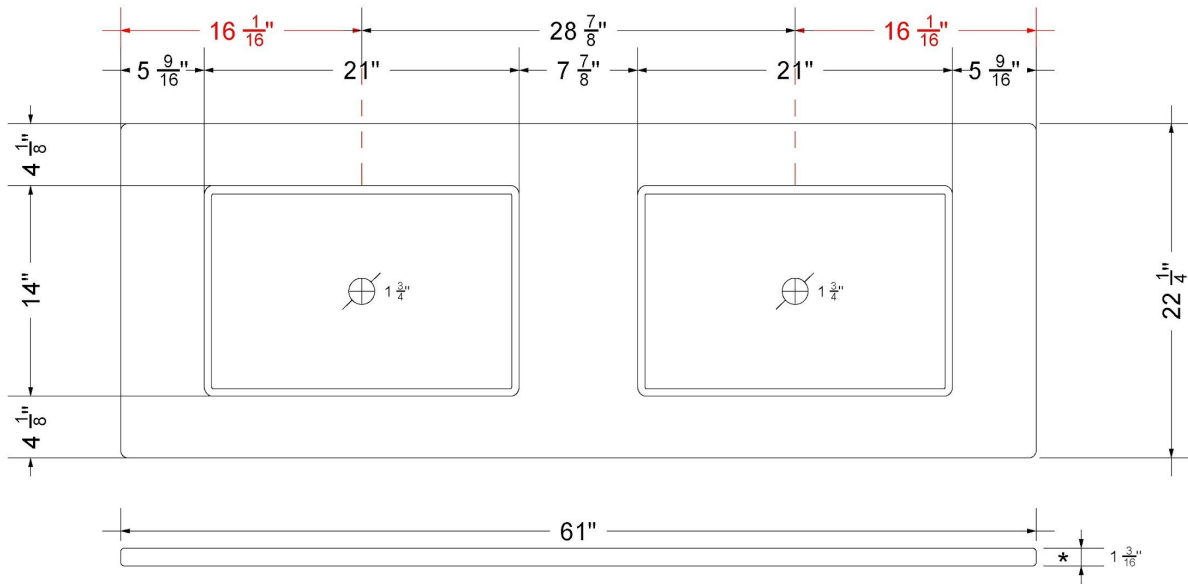

Technical Information

All product dimensions are nominal.

- Installation: Vanity Top
- Number of deck holes: 0

Notes

Install this product according to the installation instructions.