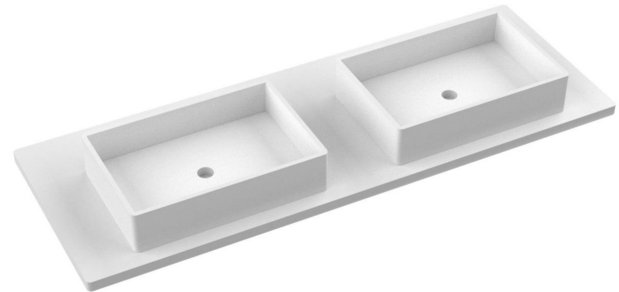

VANDERLOC

61" SILESTONE® QUARTZ VANITY TOP - White Zeus Double Vigo Centered Sink (Single faucet hole)

CV-61-D1C-SH.wz

Features

- Matte Stone™ Vessel Sink
- Single and widespread faucet

Material

- Silestone® Quartz
- White Matte Stone™

Installation

- Vanity top
- Single faucet hole

Included Products

- Vigo Magnolia Matte Stone™ Vessel Bathroom Sink

Optional Products

- C-61B.wz Silestone® Quartz backsplash

Codes/Standards

- N/A

Vanderloc® One-Year Limited Warranty

- For product warranty information visit www.vanderloc.com

Available Colors/Finishes

Color tiles intended for reference only.

Color	Code	Description
	DS	Desert Silver
	EC	Eternal Charcoal
	EN	Eternal Noir
	EG	Ethereal Glow
	HE	Helix
	WZ	White Zeus