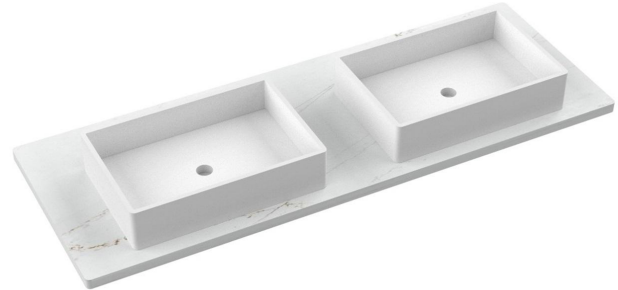

VANDERLOC

61" SILESTONE® QUARTZ VANITY TOP - Ethereal Glow
Double Vigo Centered Sink (Single faucet hole)

CV-61-D1C-SH.eg

Features

- Matte Stone™ Vessel Sink
- Single and widespread faucet

Material

- Silestone® Quartz
- White Matte Stone™

Installation

- Vanity top
- Single faucet hole

Included Products

- Vigo Magnolia Matte Stone™ Vessel Bathroom Sink

Optional Products

- C-61B.eg Silestone® Quartz backsplash

Codes/Standards

- N/A

Vanderloc® One-Year Limited Warranty

- For product warranty information visit www.vanderloc.com

Available Colors/Finishes

Color tiles intended for reference only.

Color	Code	Description
	DS	Desert Silver
	EC	Eternal Charcoal
	EN	Eternal Noir
	EG	Ethereal Glow
	HE	Helix
	WZ	White Zeus