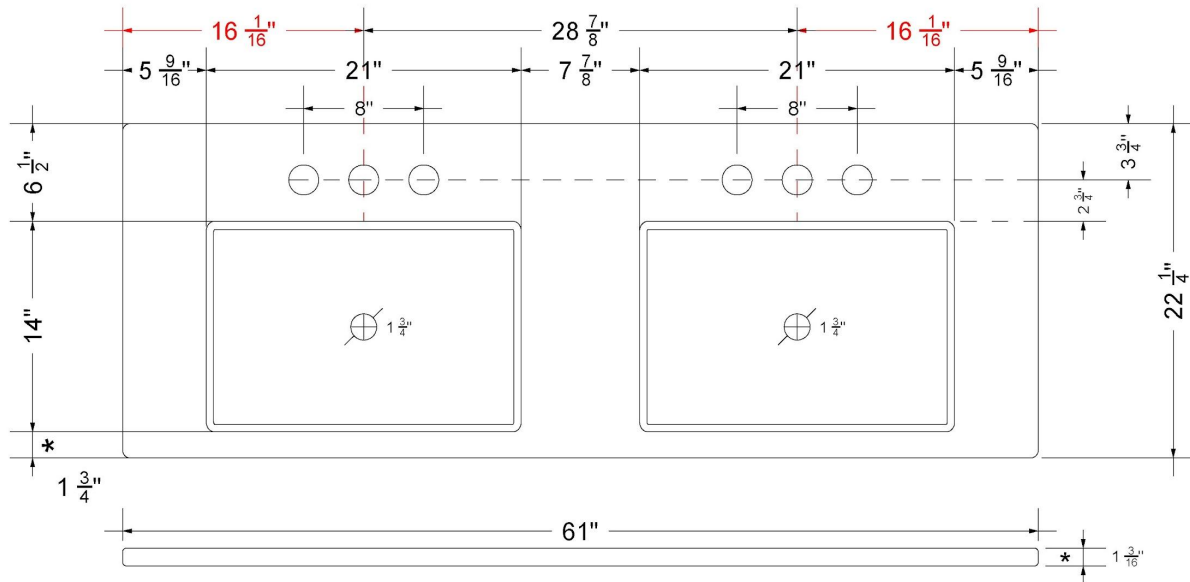

Technical Information

All product dimensions are nominal.

- Installation: Vanity Top
- Number of deck holes: 3

Notes

Install this product according to the installation instructions.