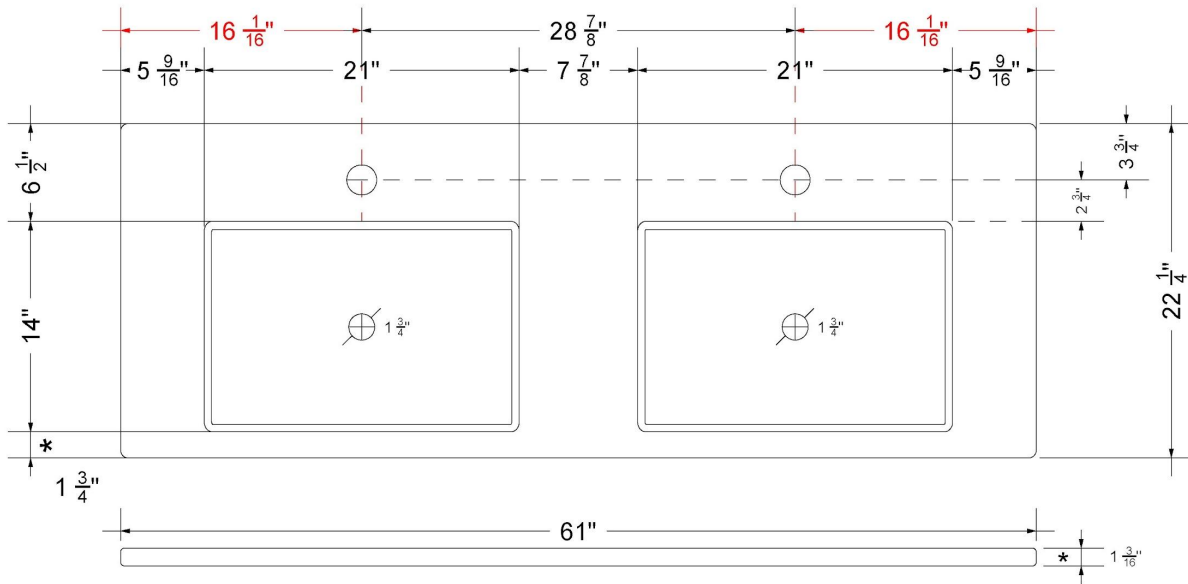

VANDERLOC

61" SILESTONE® QUARTZ VANITY TOP - Desert Silver
 Double Vigo Centered Sink (Single faucet hole)

CV-61-D1C-SH.ds

Technical Information

All product dimensions are nominal.

- Installation: Vanity Top
- Number of deck holes: 1