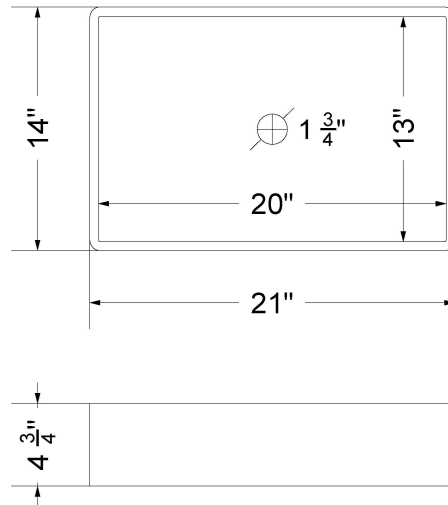

Technical Information

All product dimensions are nominal.

- Installation: Vanity Top
- Number of deck holes: 1

Notes

Install this product according to the installation instructions.

Sink Specifications

- 4-3/4" (82.55mm) deep
- 1-3/4" (6.35mm) drain opening
- Minimum cabinet size: 24"

All product dimensions are nominal.

- Installation: Vanity Top
- Number of deck holes: 1

Notes

Install this product according to the installation instructions.

Sink Specifications

- 4-3/4" (82.55mm) deep
- 1-3/4" (6.35mm) drain opening
- Minimum cabinet size: 24"