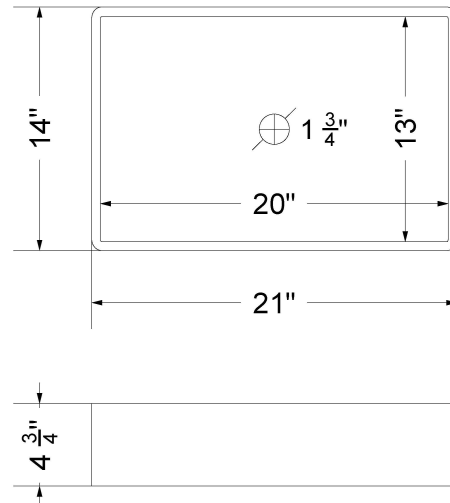

Technical Information

All product dimensions are nominal.

- Installation: Vanity Top
- Number of deck holes: 1

Notes

Install this product according to the installation instructions.

Sink Specifications

- 4-3/4" (82.55mm) deep
- 1-3/4" (6.35mm) drain opening
- Minimum cabinet size: 24"

All product dimensions are nominal.

- Installation: Vanity Top
- Number of deck holes: 1

Notes

Install this product according to the installation instructions.

Sink Specifications

- 4-3/4" (82.55mm) deep
- 1-3/4" (6.35mm) drain opening
- Minimum cabinet size: 24"

Technical Information

All product dimensions are nominal.

- Installation: Vanity Top
- Number of deck holes: 3

Notes

Install this product according to the installation instructions.

Sink Specifications

- 4-3/4" (82.55mm) deep
- 1-3/4" (6.35mm) drain opening
- Minimum cabinet size: 24"