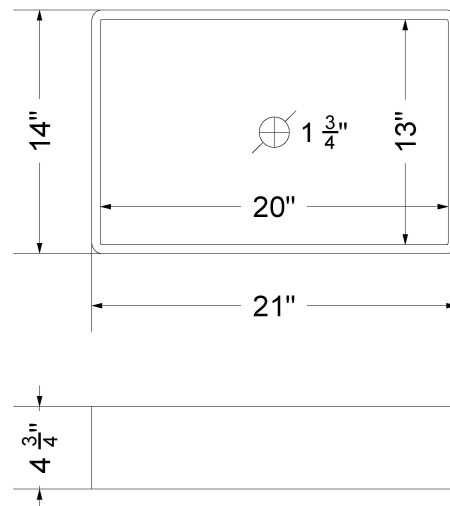

Notes

Install this product according to the installation instructions.

Sink Specifications

- 4-3/4" (82.55mm) deep
- 1-3/4" (6.35mm) drain opening
- Minimum cabinet size: 24"

VANDERLOC

61" SILESTONE® QUARTZ VANITY TOP - Eternal Noir Double Vigo Offset Sink (Single faucet hole)