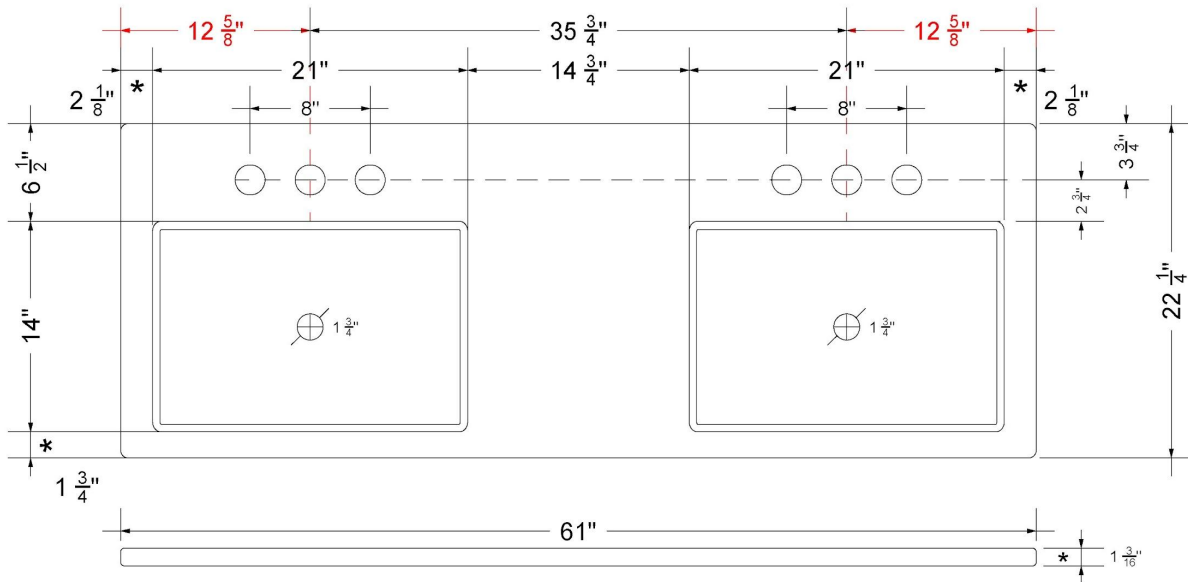

Technical Information

All product dimensions are nominal.

- Installation: Vanity Top
- Number of deck holes: 3

Notes

Install this product according to the installation instructions.