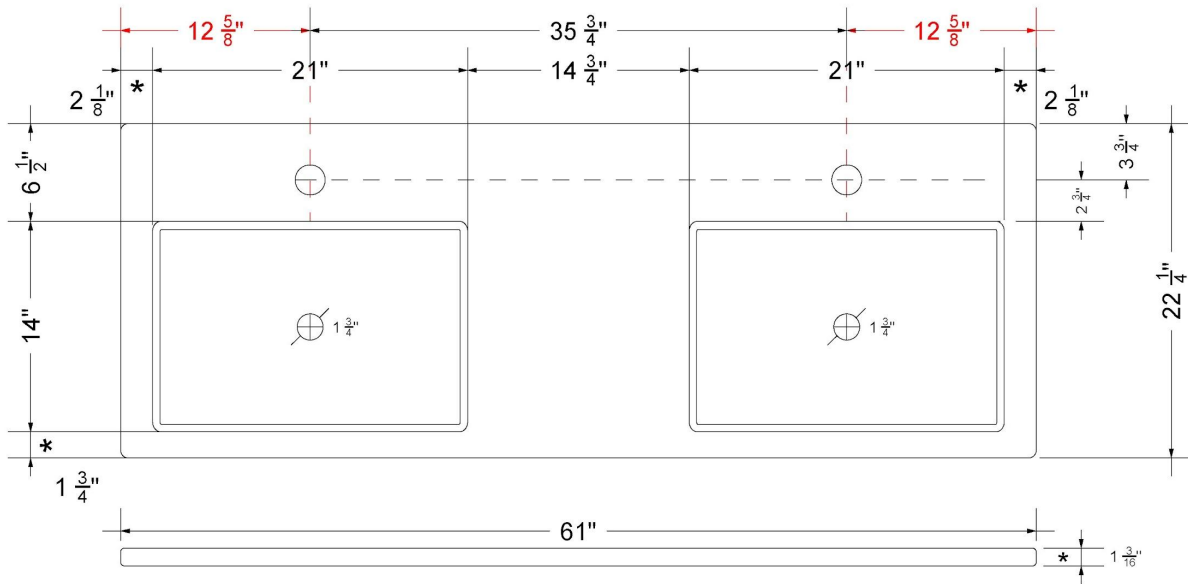

Technical Information

All product dimensions are nominal.

- Installation: Vanity Top
- Number of deck holes: 1

Notes

Install this product according to the installation instructions.

Sink Specifications

- 4-3/4" (82.55mm) deep
- 1-3/4" (6.35mm) drain opening
- Minimum cabinet size: 24"