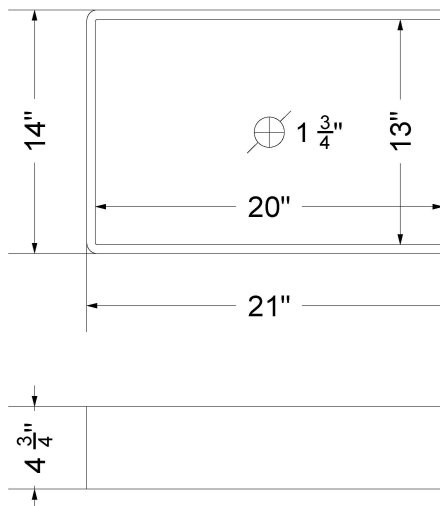

Sink Specifications

- 4-3/4" (82.55mm) deep
- 1-3/4" (6.35mm) drain opening
- Minimum cabinet size: 24"