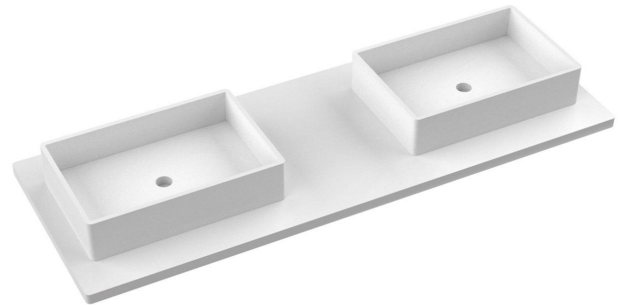

- Vigo Magnolia Matte Stone™ Vessel Bathroom Sink

Optional Products

- C-61B.wz Silestone® Quartz backsplash

Codes/Standards

- N/A

Vanderloc® One-Year Limited Warranty

- For product warranty information visit www.vanderloc.com