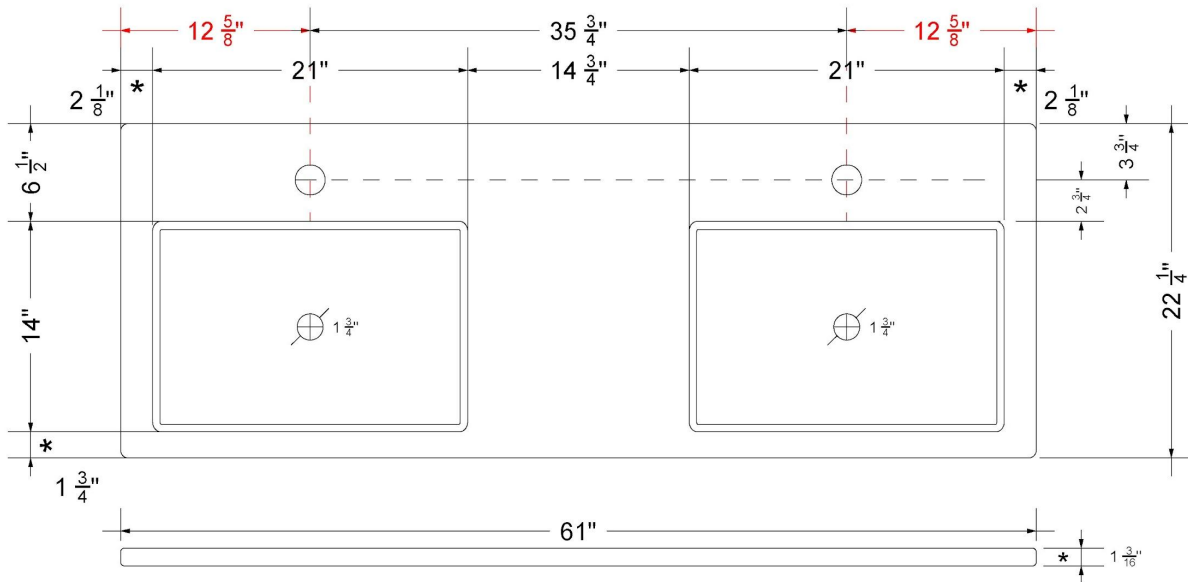

Technical Information

All product dimensions are nominal.

- Installation: Vanity Top
- Number of deck holes: 1

Notes

Install this product according to the installation instructions.