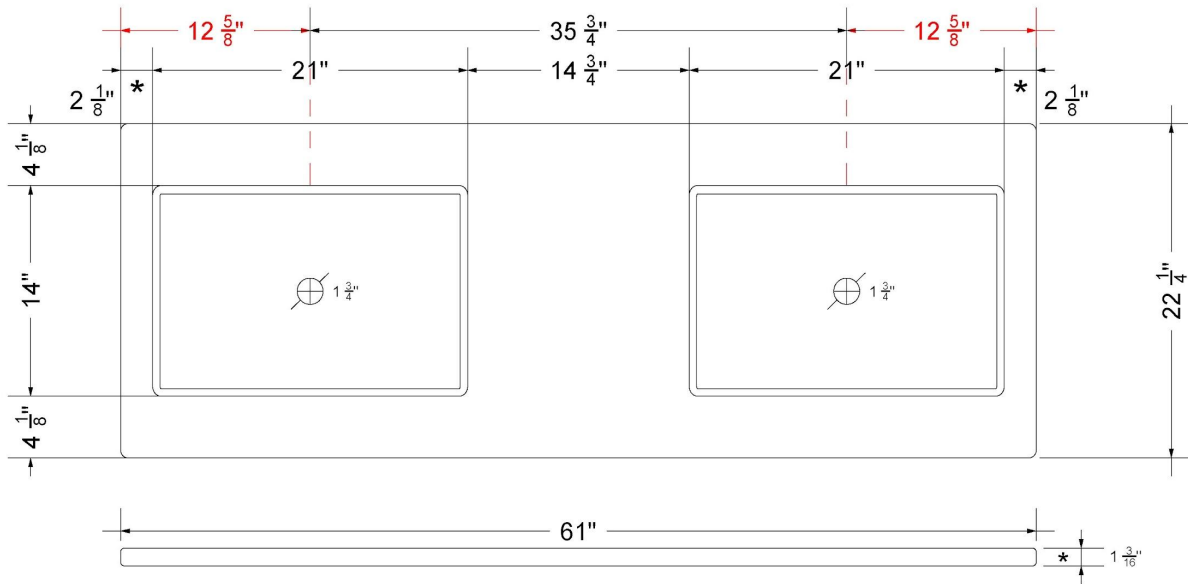

VANDERLOC

61" SILESTONE® QUARTZ VANITY TOP - Helix
Double Vigo Offset Sink (No faucet hole)

CV-61-D1O-NH.he

Technical Information

All product dimensions are nominal.

- Installation: Vanity Top
- Number of deck holes: 0

Notes

Install this product according to the installation instructions.