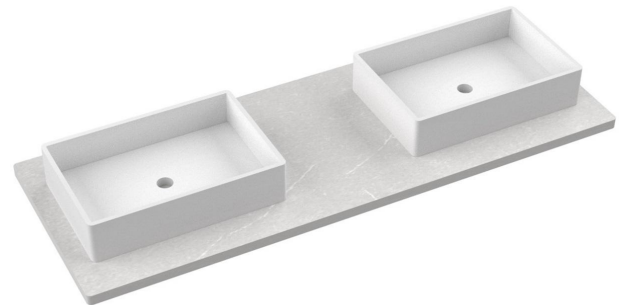

VANDERLOC

61" SILESTONE® QUARTZ VANITY TOP - Desert Silver
Double Vigo Offset Sink (No faucet hole)

CV-61-D10-NH.ds

Features

- Matte Stone™ Vessel Sink
- Single and widespread faucet

Material

- Silestone® Quartz
- White Matte Stone™

Installation

- Vanity top
- No faucet hole

Included Products

- Vigo Magnolia Matte Stone™ Vessel Bathroom Sink

Optional Products

- C-61B.ds Silestone® Quartz backsplash

Codes/Standards

- N/A

Vanderloc® One-Year Limited Warranty

- For product warranty information visit www.vanderloc.com

Available Colors/Finishes

Color tiles intended for reference only.

Color	Code	Description
	DS	Desert Silver
	EC	Eternal Charcoal
	EN	Eternal Noir
	EG	Ethereal Glow
	HE	Helix
	WZ	White Zeus