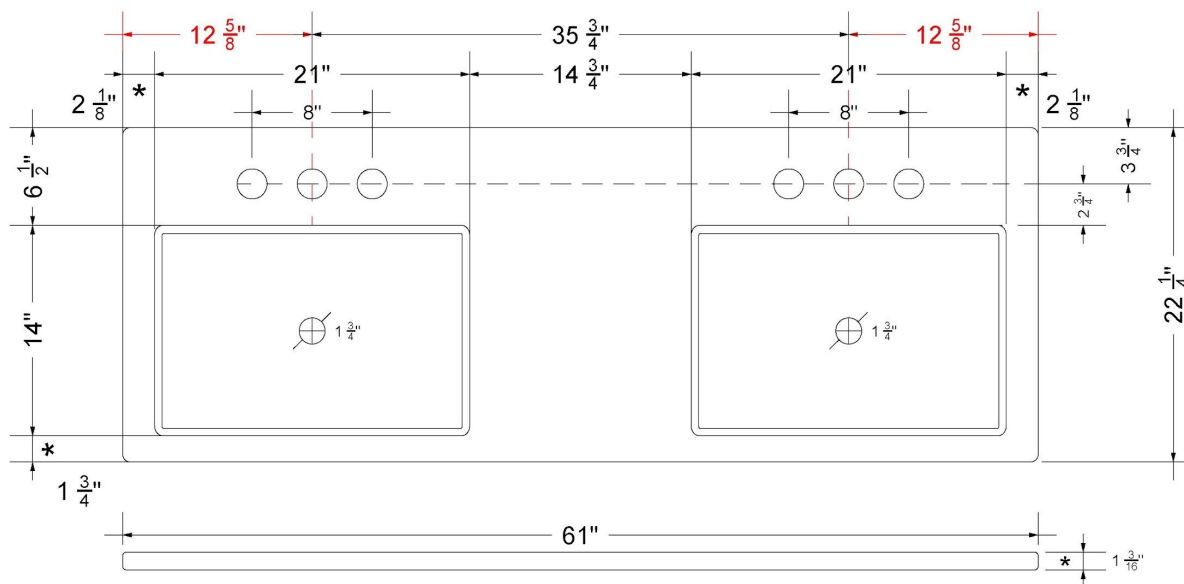

VANDERLOC

61" SILESTONE® QUARTZ VANITY TOP - Ethereal Glow
Double Vigo Offset Sink (Widespread faucet hole)

CV-61-D10-WS.eg

Technical Information

All product dimensions are nominal.

- Installation: Vanity Top
- Number of deck holes: 3

Notes

Install this product according to the installation instructions.