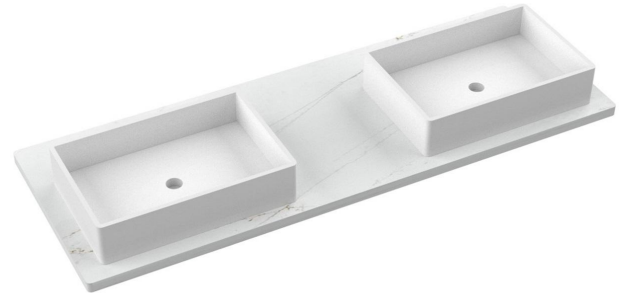

VANDERLOC

61" SILESTONE® QUARTZ VANITY TOP - Ethereal Glow
Double Vigo Offset Sink (Widespread faucet hole)

CV-61-D10-WS.eg

Features

- Matte Stone™ Vessel Sink
- Single and widespread faucet

Material

- Silestone® Quartz
- White Matte Stone™

Installation

- Vanity top
- Widespread faucet hole

Included Products

- Vigo Magnolia Matte Stone™ Vessel Bathroom Sink

Optional Products

- C-61B.eg Silestone® Quartz backsplash

Codes/Standards

- N/A

Vanderloc® One-Year Limited Warranty

- For product warranty information visit www.vanderloc.com

Available Colors/Finishes

Color tiles intended for reference only.

Color	Code	Description
	DS	Desert Silver
	EC	Eternal Charcoal
	EN	Eternal Noir
	EG	Ethereal Glow
	HE	Helix
	WZ	White Zeus