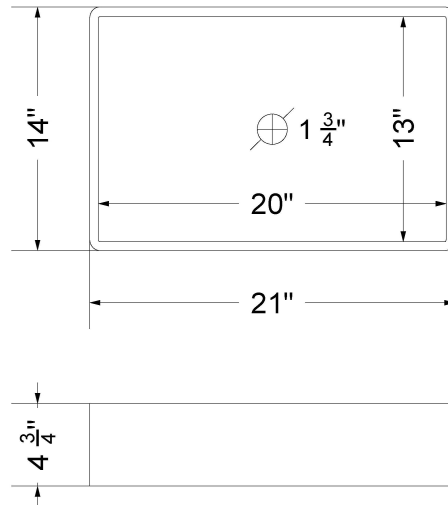

CV-61-D10-NH.en

Technical Information

All product dimensions are nominal.

- Installation: Vanity Top
- Number of deck holes: 0

Notes

Install this product according to the installation instructions.

Sink Specifications