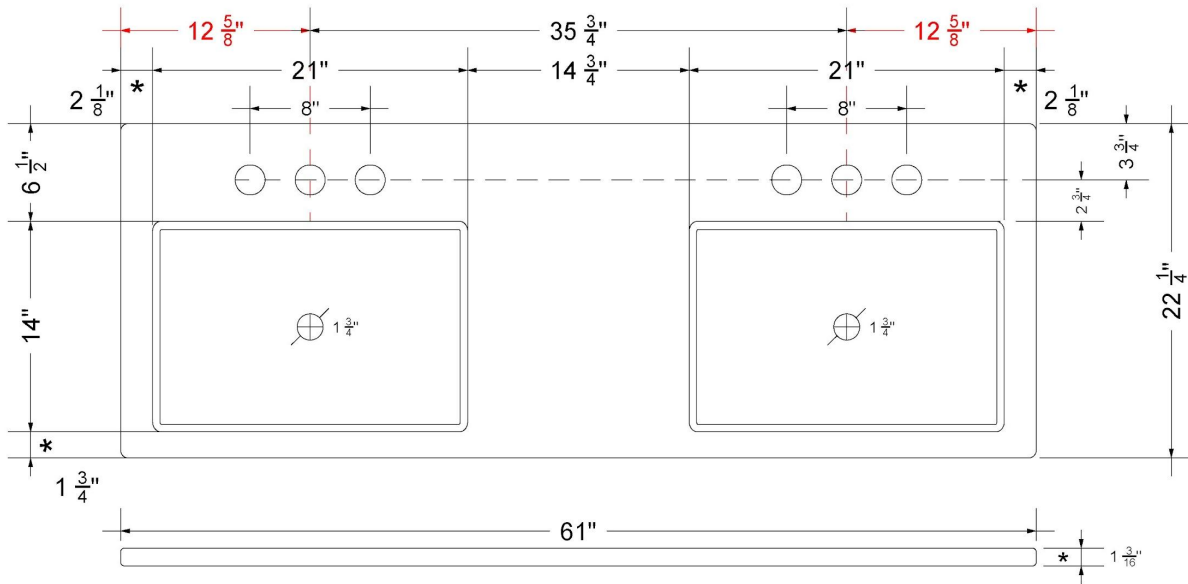

Technical Information

All product dimensions are nominal.

- Installation: Vanity Top
- Number of deck holes: 3

Notes

Install this product according to the installation instructions.