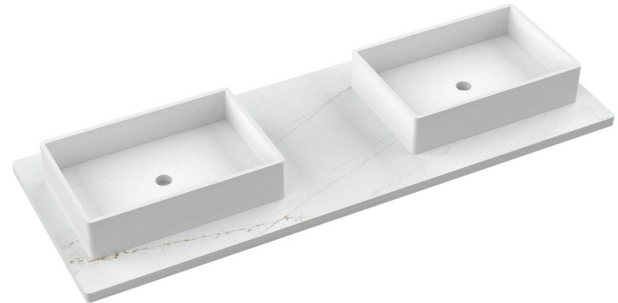

VANDERLOC

61" SILESTONE® QUARTZ VANITY TOP - Ethereal Glow
Double Vigo Offset Sink (No faucet hole)

CV-61-D1O-NH.eg

Features

- Matte Stone™ Vessel Sink
- Single and widespread faucet

Material

- Silestone® Quartz
- White Matte Stone™

Installation

- Vanity top
- No faucet hole

Included Products

- Vigo Magnolia Matte Stone™ Vessel Bathroom Sink

Optional Products

- C-61B.eg Silestone® Quartz backsplash

Codes/Standards

- N/A

Vanderloc® One-Year Limited Warranty

- For product warranty information visit www.vanderloc.com

Available Colors/Finishes

Color tiles intended for reference only.

Color	Code	Description
	DS	Desert Silver
	EC	Eternal Charcoal
	EN	Eternal Noir
	EG	Ethereal Glow
	HE	Helix
	WZ	White Zeus