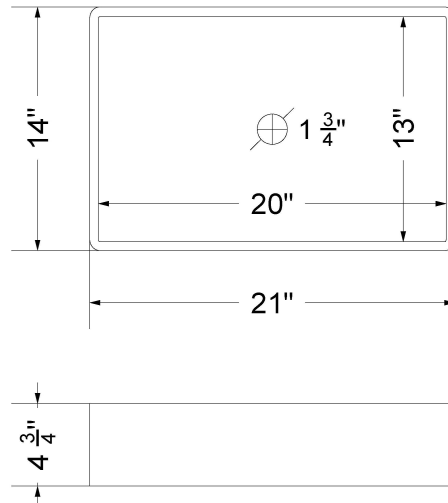

Technical Information

All product dimensions are nominal.

- Installation: Vanity Top
- Number of deck holes: 1

Notes

Install this product according to the installation instructions.

Sink Specifications

- 4-3/4" (82.55mm) deep
- 1-3/4" (6.35mm) drain opening
- Minimum cabinet size: 24"