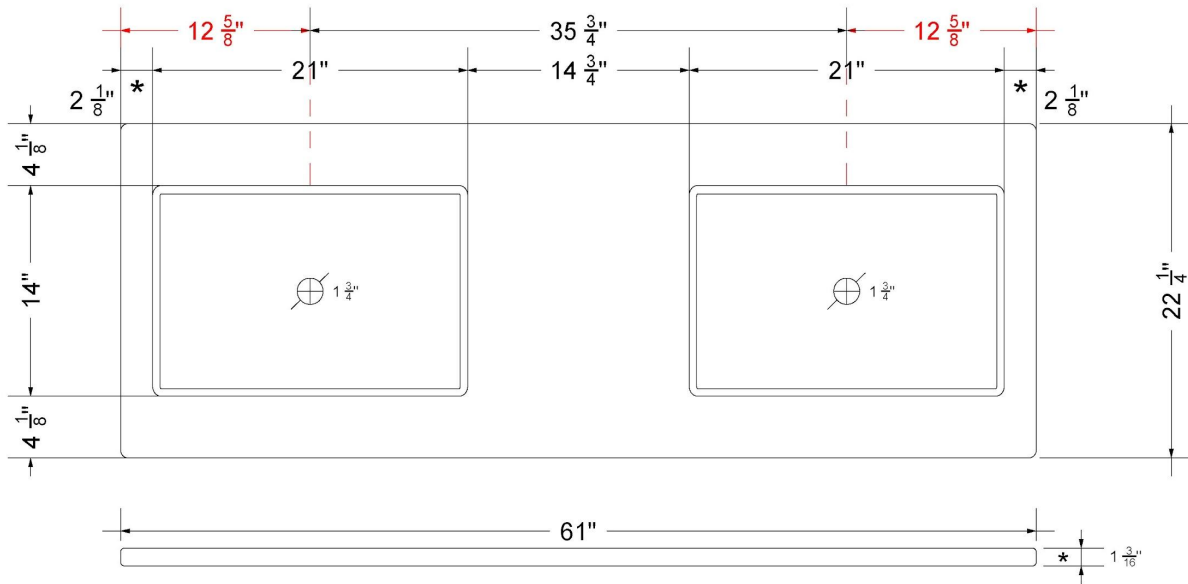

VANDERLOC

61" SILESTONE® QUARTZ VANITY TOP - Eternal Charcoal
Double Vigo Offset Sink (No faucet hole)

CV-61-D10-NH.ec

Technical Information

All product dimensions are nominal.

- Installation: Vanity Top
- Number of deck holes: 0

Notes

Install this product according to the installation instructions.