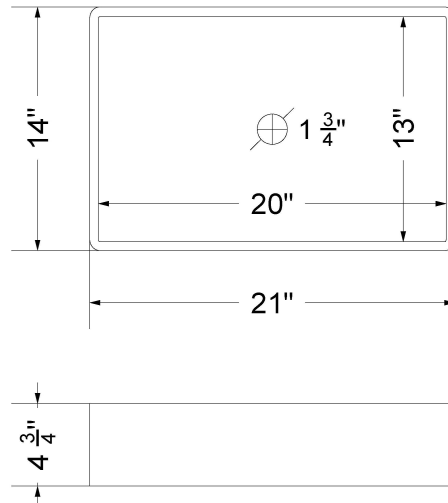

Technical Information

All product dimensions are nominal.

- Installation: Vanity Top
- Number of deck holes: 1

Notes

Install this product according to the installation instructions.

Sink Specifications

- 4-3/4" (82.55mm) deep
- 1-3/4" (6.35mm) drain opening
- Minimum cabinet size: 24"

All product dimensions are nominal.

- Installation: Vanity Top
- Number of deck holes: 1

Notes

Install this product according to the installation instructions.

Sink Specifications

- 4-3/4" (82.55mm) deep
- 1-3/4" (6.35mm) drain opening
- Minimum cabinet size: 24"

Technical Information

All product dimensions are nominal.

- Installation: Vanity Top
- Number of deck holes: 3

Notes

Install this product according to the installation instructions.

Sink Specifications

- 4-3/4" (82.55mm) deep
- 1-3/4" (6.35mm) drain opening
- Minimum cabinet size: 24"