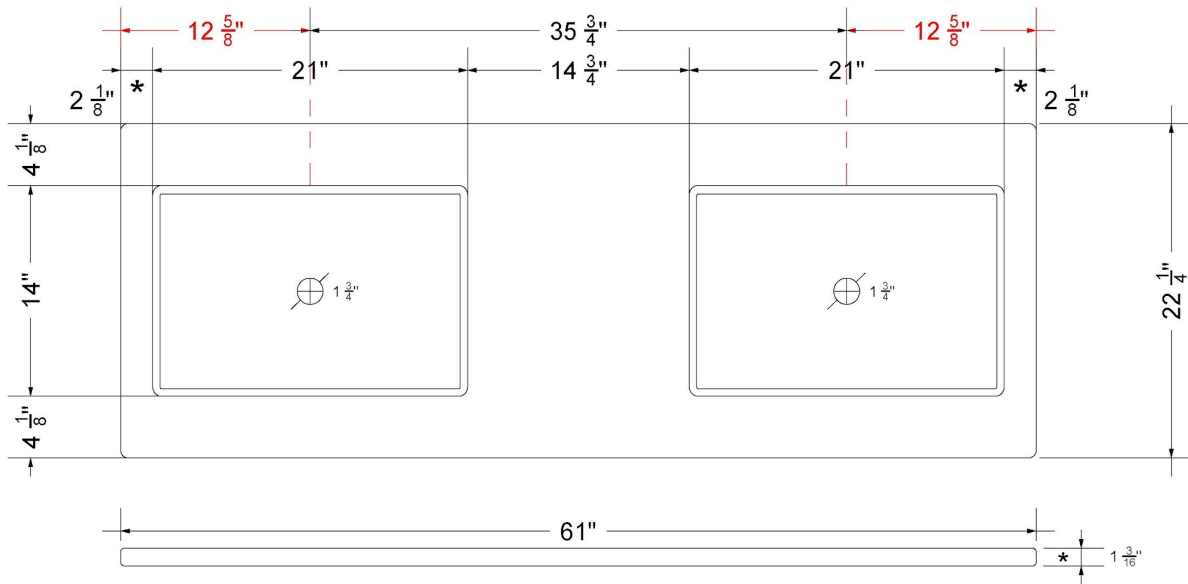

VANDERLOC

61" SILESTONE® QUARTZ VANITY TOP - Desert Silver

Double Vigo Offset Sink (No faucet hole)

CV-61-D10-NH.ds

Technical Information

All product dimensions are nominal.

- Installation: Vanity Top
- Number of deck holes: 0

Notes

Install this product according to the installation instructions.