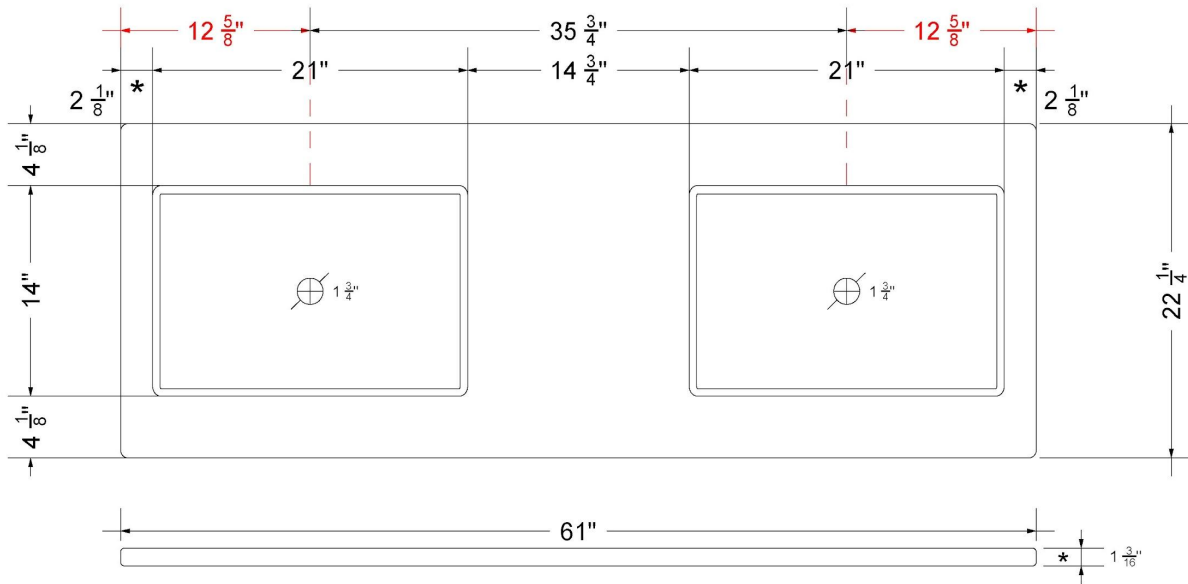

Technical Information

All product dimensions are nominal.

- Installation: Vanity Top
- Number of deck holes: 0

Notes

Install this product according to the installation instructions.