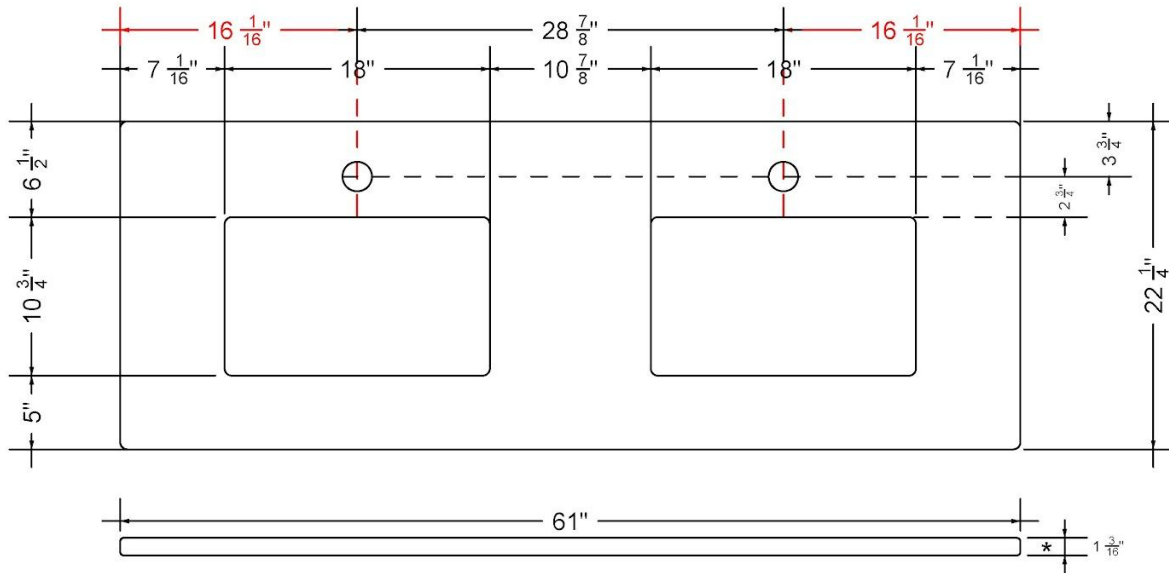

Technical Information

All product dimensions are nominal.

- Installation: Vanity Top
- Number of deck holes: 2

Notes

Install this product according to the installation instructions.