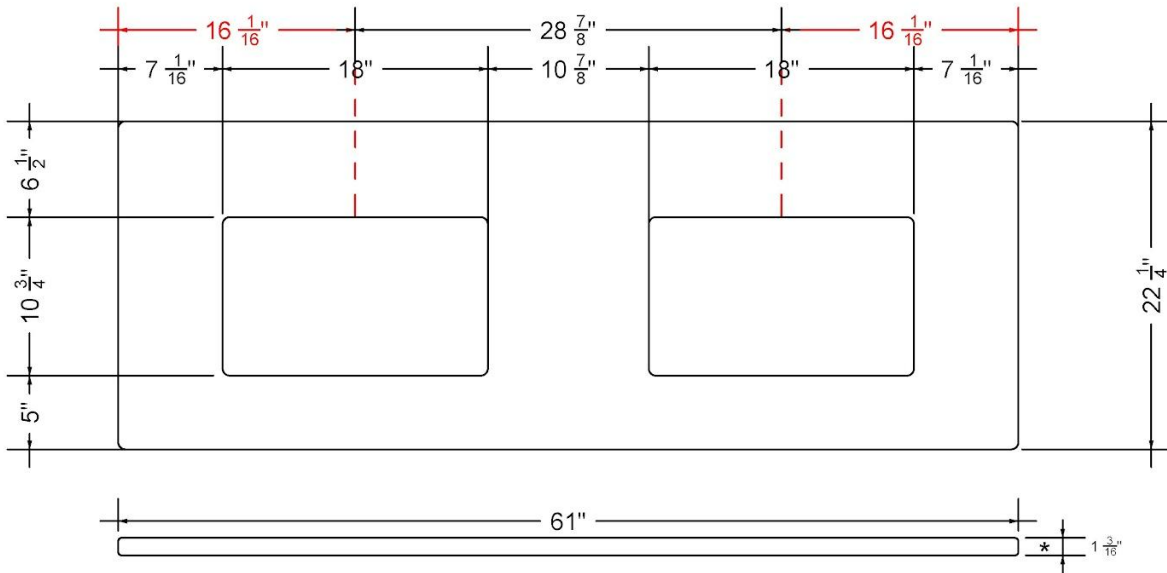

Technical Information

All product dimensions are nominal.

- Installation: Vanity Top
- Number of deck holes: 0

Notes

Install this product according to the installation instructions.