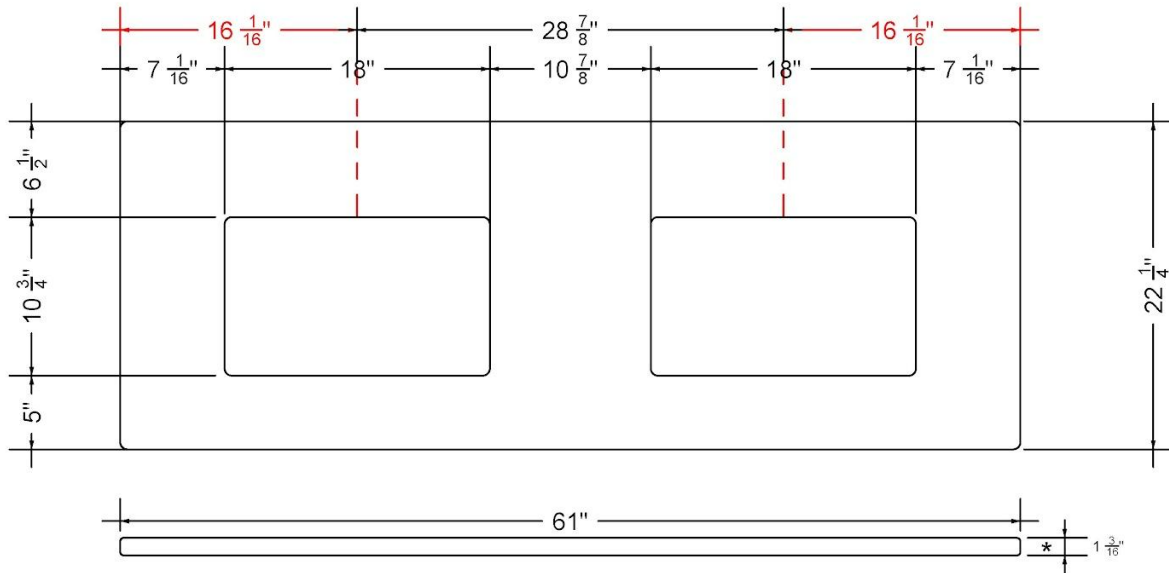

Technical Information

All product dimensions are nominal.

- Installation: Vanity Top
- Number of deck holes: 0

Notes

Install this product according to the installation instructions.

Sink Specifications

- 8" (203mm) deep
- 1-11/16" (61mm) drain opening
- Minimum cabinet size: 21"