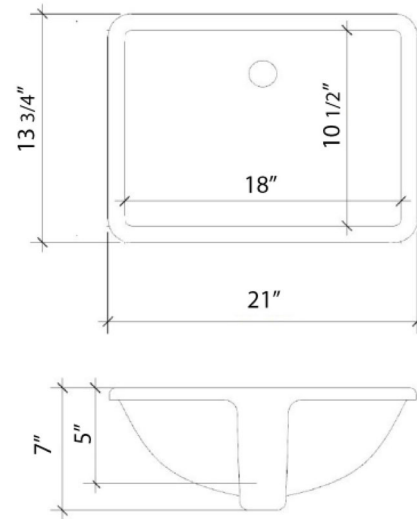

Technical Information

All product dimensions are nominal.

- Installation: Vanity Top
- Number of deck holes: 2

Notes

Install this product according to the installation instructions.

Sink Specifications

- 8" (203mm) deep
- 1-11/16" (61mm) drain opening
- Minimum cabinet size: 21"

Technical Information

All product dimensions are nominal.

- Installation: Vanity Top
- Number of deck holes: 6

Notes

Install this product according to the installation instructions.

Sink Specifications

- 8" (203mm) deep
- 1-11/16" (61mm) drain opening
- Minimum cabinet size: 21"