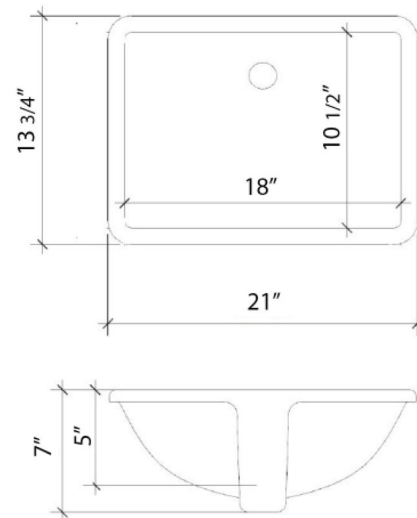

VANDERLOC

61" SILESTONE® QUARTZ VANITY TOP - Desert Silver Double Rectangle Centered Sink (Single faucet hole)

C-61-DRC-SH.ds

Technical Information

All product dimensions are nominal.

- Installation: Vanity Top
- Number of deck holes: 2

Notes

Install this product according to the installation instructions.

Sink Specifications

- 8" (203mm) deep
- 1-11/16" (61mm) drain opening
- Minimum cabinet size: 21"

VANDERLOC

61" SILESTONE® QUARTZ VANITY TOP – Eternal Charcoal Double Rectangle Centered Sink (Single faucet hole)