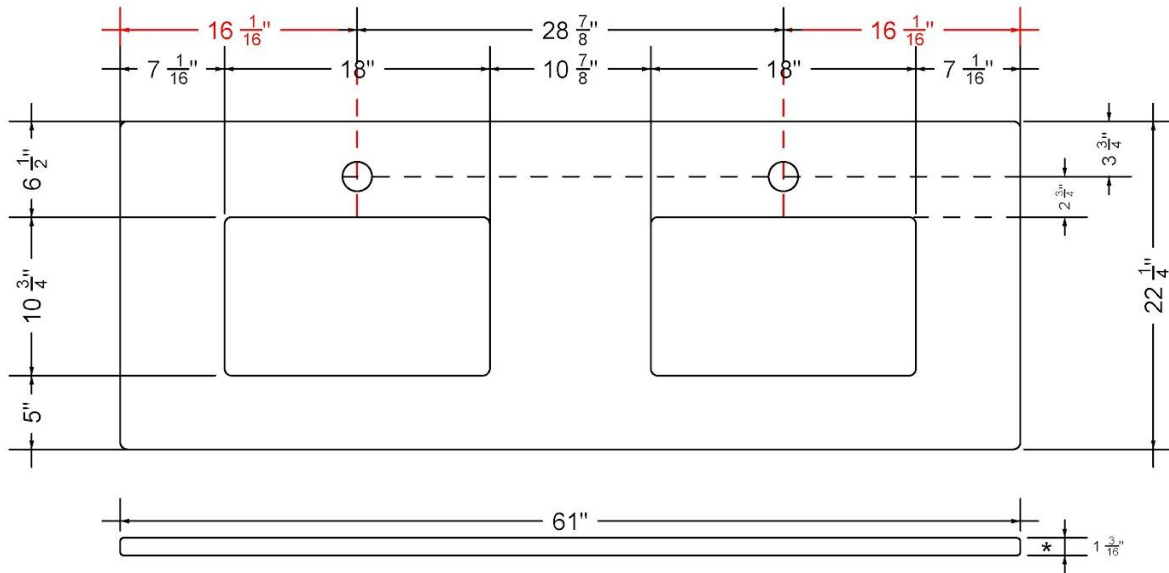

C-61-DRC-SH.ec

Technical Information

All product dimensions are nominal.

- Installation: Vanity Top
- Number of deck holes: 2

Notes

Install this product according to the installation instructions.

Sink Specifications