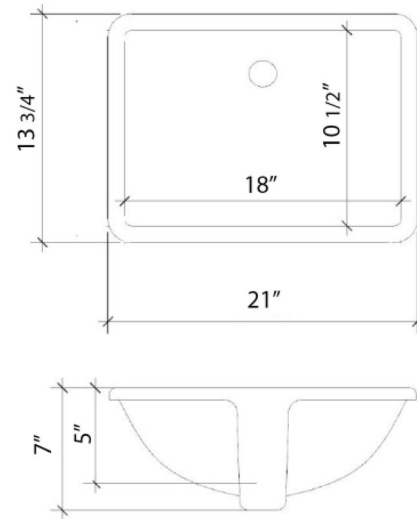

Technical Information

All product dimensions are nominal.

- Installation: Vanity Top
- Number of deck holes: 2

Notes

Install this product according to the installation instructions.

Sink Specifications

- 8" (203mm) deep
- 1-11/16" (61mm) drain opening
- Minimum cabinet size: 21"

Technical Information

All product dimensions are nominal.

- Installation: Vanity Top
- Number of deck holes: 6

Notes

Install this product according to the installation instructions.

Sink Specifications

- 8" (203mm) deep
- 1-11/16" (61mm) drain opening
- Minimum cabinet size: 21"

All product dimensions are nominal.

- Installation: Vanity Top
- Number of deck holes: 0

Notes

Install this product according to the installation instructions.

Sink Specifications

- 8" (203mm) deep
- 1-11/16" (61mm) drain opening
- Minimum cabinet size: 21"