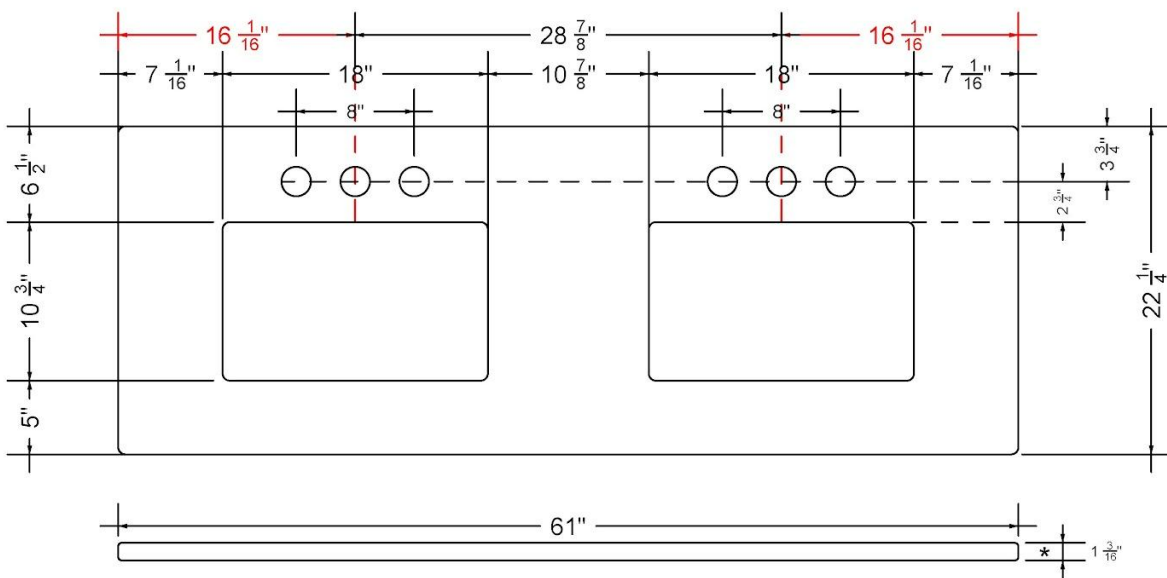

Technical Information

All product dimensions are nominal.

- Installation: Vanity Top
- Number of deck holes: 6

Notes

Install this product according to the installation instructions.