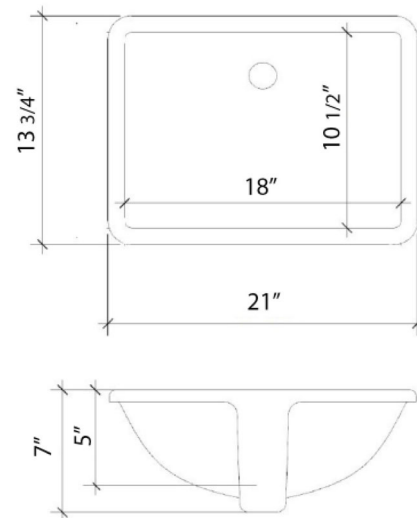

C-61-DRC-SH.ec

Technical Information

All product dimensions are nominal.

- Installation: Vanity Top
- Number of deck holes: 2

Notes

Install this product according to the installation instructions.

Sink Specifications

- 8" (203mm) deep
- 1-11/16" (61mm) drain opening
- Minimum cabinet size: 21"

Vanderloc® reserves the right to make revisions without notice to product specifications. For the most current Specification Sheet, go to www.vanderloc.com