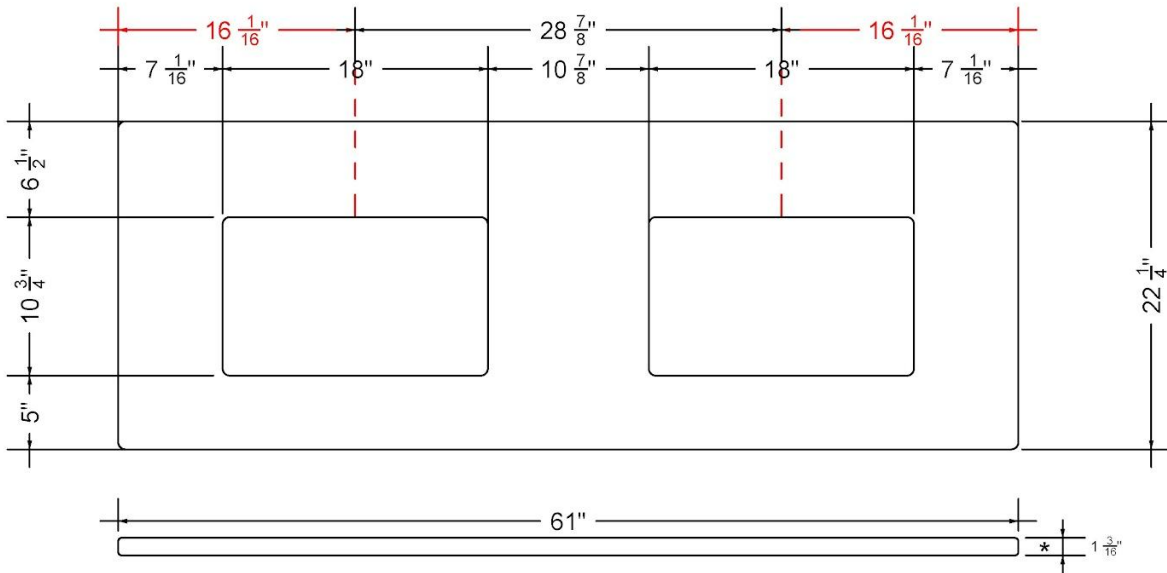

Technical Information

All product dimensions are nominal.

- Installation: Vanity Top
- Number of deck holes: 0

Notes

Install this product according to the installation instructions.

Sink Specifications

- 8" (203mm) deep
- 1-11/16" (61mm) drain opening
- Minimum cabinet size: 21"