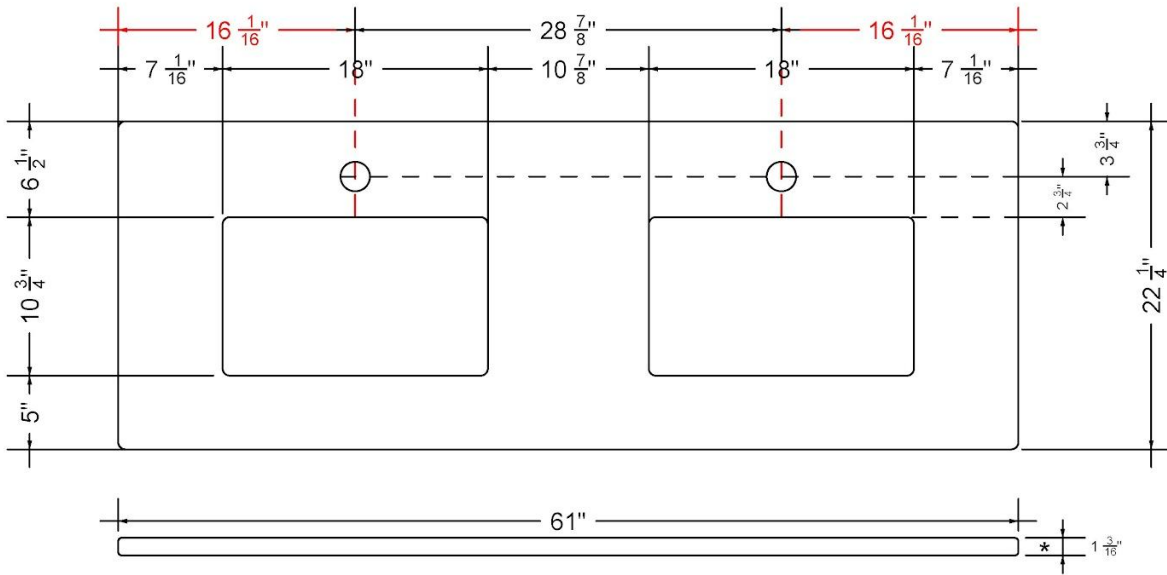

Technical Information

All product dimensions are nominal.

- Installation: Vanity Top
- Number of deck holes: 2

Notes

Install this product according to the installation instructions.