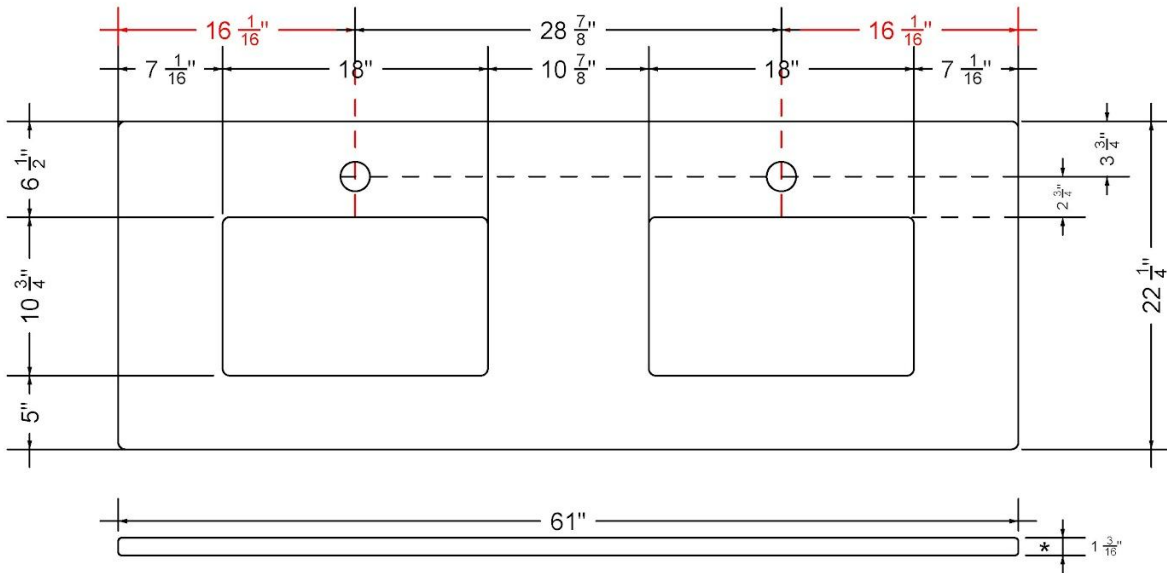

Technical Information

All product dimensions are nominal.

- Installation: Vanity Top
- Number of deck holes: 2

Notes

Install this product according to the installation instructions.