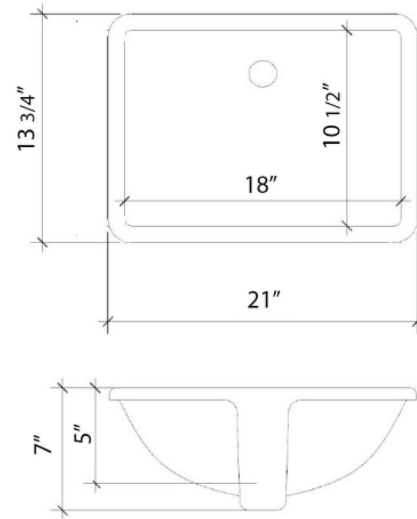

Technical Information

All product dimensions are nominal.

- Installation: Vanity Top
- Number of deck holes: 6

Notes

Install this product according to the installation instructions.

Sink Specifications

- 8" (203mm) deep
- 1-11/16" (61mm) drain opening
- Minimum cabinet size: 21"

All product dimensions are nominal.

- Installation: Vanity Top
- Number of deck holes: 0

Notes

Install this product according to the installation instructions.

Sink Specifications

- 8" (203mm) deep
- 1-11/16" (61mm) drain opening
- Minimum cabinet size: 21"

Technical Information

All product dimensions are nominal.

- Installation: Vanity Top
- Number of deck holes: 0

Notes

Install this product according to the installation instructions.

Sink Specifications

- 8" (203mm) deep
- 1-11/16" (61mm) drain opening
- Minimum cabinet size: 21"