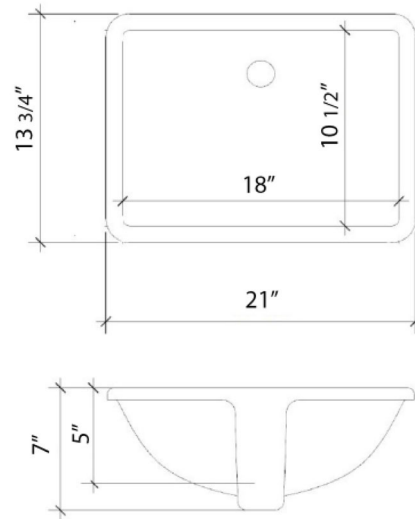

Technical Information

All product dimensions are nominal.

- Installation: Vanity Top
- Number of deck holes: 2

Notes

Install this product according to the installation instructions.

Sink Specifications

- 8" (203mm) deep
- 1-11/16" (61mm) drain opening
- Minimum cabinet size: 21"

Technical Information

All product dimensions are nominal.

- Installation: Vanity Top
- Number of deck holes: 6

Notes

Install this product according to the installation instructions.

Sink Specifications

- 8" (203mm) deep
- 1-11/16" (61mm) drain opening
- Minimum cabinet size: 21"

All product dimensions are nominal.

- Installation: Vanity Top
- Number of deck holes: 0

Notes

Install this product according to the installation instructions.

Sink Specifications

- 8" (203mm) deep
- 1-11/16" (61mm) drain opening
- Minimum cabinet size: 21"

Notes

Install this product according to the installation instructions.

Sink Specifications

- 8" (203mm) deep
- 1-11/16" (61mm) drain opening
- Minimum cabinet size: 21"

VANDERLOC

61" SILESTONE® QUARTZ VANITY TOP - Eternal Noir Double Rectangle Centered Sink (No faucet hole)