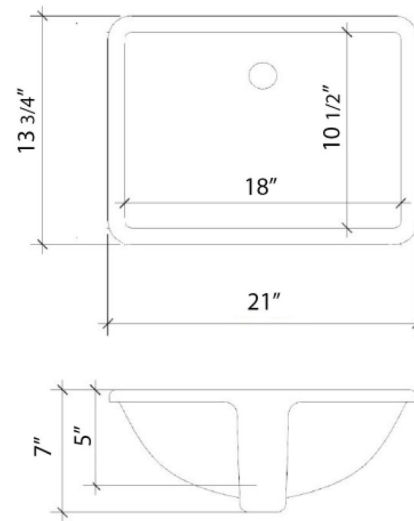

C-61-DRC-SH.ec

Technical Information

All product dimensions are nominal.

- Installation: Vanity Top
- Number of deck holes: 2

Notes

Install this product according to the installation instructions.

Sink Specifications

Technical Information

All product dimensions are nominal.

- Installation: Vanity Top
- Number of deck holes: 2

Notes

Install this product according to the installation instructions.

Sink Specifications

- 8" (203mm) deep
- 1-11/16" (61mm) drain opening
- Minimum cabinet size: 21"