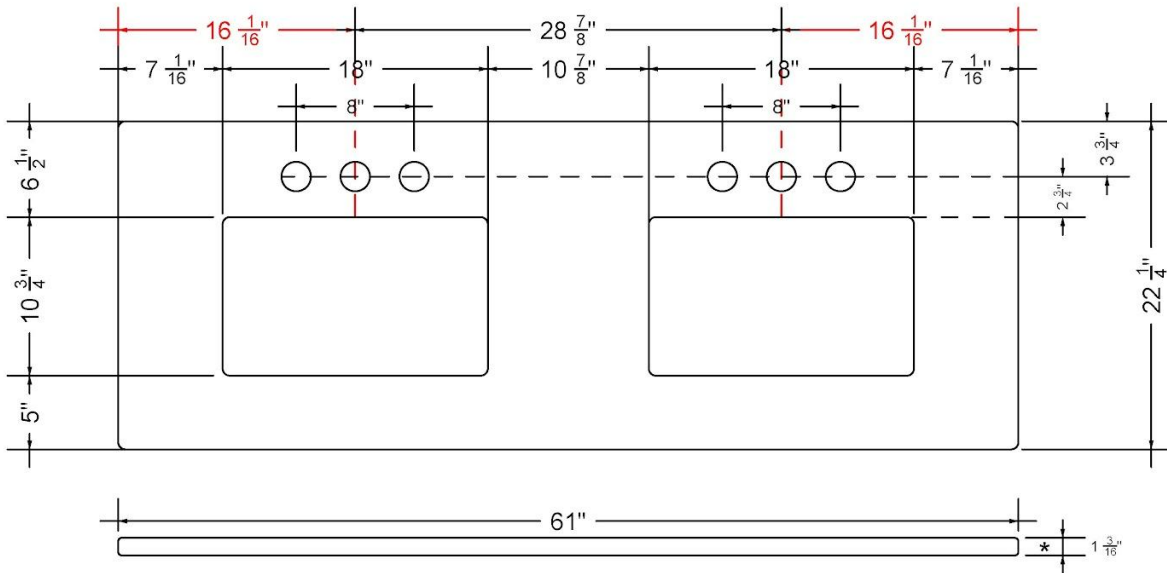

VANDERLOC

61" SILESTONE® QUARTZ VANITY TOP - White Zeus
Double Rectangle Centered Sink (Widespread faucet hole)

C-61-DRC-WS.wz

Technical Information

All product dimensions are nominal.

- Installation: Vanity Top
- Number of deck holes: 6

Notes

Install this product according to the installation instructions.