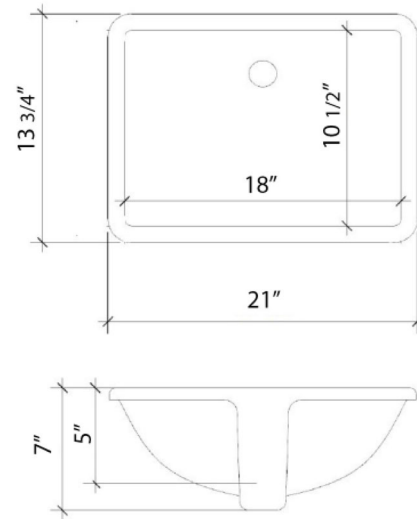

C-61-DRC-SH.ec

Technical Information

All product dimensions are nominal.

- Installation: Vanity Top
- Number of deck holes: 2

Notes

Install this product according to the installation instructions.

Sink Specifications

Technical Information

All product dimensions are nominal.

- Installation: Vanity Top
- Number of deck holes: 2

Notes

Install this product according to the installation instructions.

Sink Specifications

- 8" (203mm) deep
- 1-11/16" (61mm) drain opening
- Minimum cabinet size: 21"