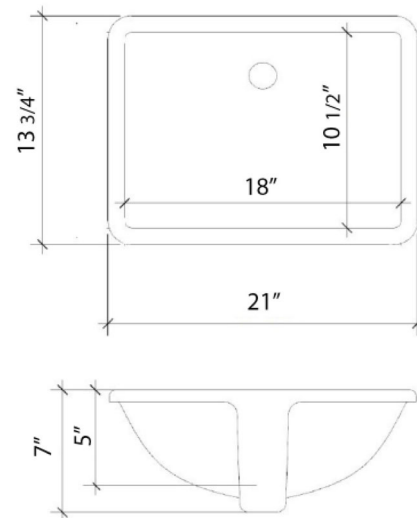

Technical Information

All product dimensions are nominal.

- Installation: Vanity Top
- Number of deck holes: 6

Notes

Install this product according to the installation instructions.

Sink Specifications

- 8" (203mm) deep
- 1-11/16" (61mm) drain opening
- Minimum cabinet size: 21"

Technical Information

All product dimensions are nominal.

- Installation: Vanity Top
- Number of deck holes: 0

Notes

Install this product according to the installation instructions.

Sink Specifications

- 8" (203mm) deep
- 1-11/16" (61mm) drain opening
- Minimum cabinet size: 21"