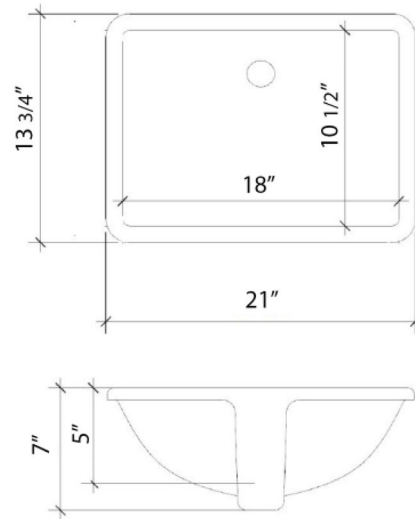

Technical Information

All product dimensions are nominal.

- Installation: Vanity Top
- Number of deck holes: 6

Notes

Install this product according to the installation instructions.

Sink Specifications

- 8" (203mm) deep
- 1-11/16" (61mm) drain opening
- Minimum cabinet size: 21"

All product dimensions are nominal.

- Installation: Vanity Top
- Number of deck holes: 0

Notes

Install this product according to the installation instructions.

Sink Specifications

- 8" (203mm) deep
- 1-11/16" (61mm) drain opening
- Minimum cabinet size: 21"