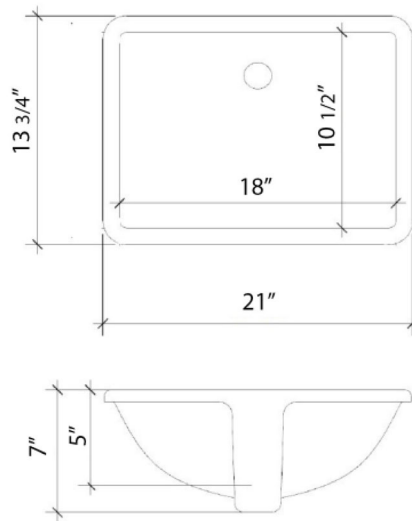

C-61-DRC-SH.ec

Technical Information

All product dimensions are nominal.

- Installation: Vanity Top
- Number of deck holes: 2

Notes

Install this product according to the installation instructions.

Sink Specifications

Technical Information

All product dimensions are nominal.

- Installation: Vanity Top
- Number of deck holes: 2

Notes

Install this product according to the installation instructions.

Sink Specifications

- 8" (203mm) deep
- 1-11/16" (61mm) drain opening
- Minimum cabinet size: 21"

Technical Information

All product dimensions are nominal.

- Installation: Vanity Top
- Number of deck holes: 6

Notes

Install this product according to the installation instructions.

Sink Specifications

- 8" (203mm) deep
- 1-11/16" (61mm) drain opening
- Minimum cabinet size: 21"