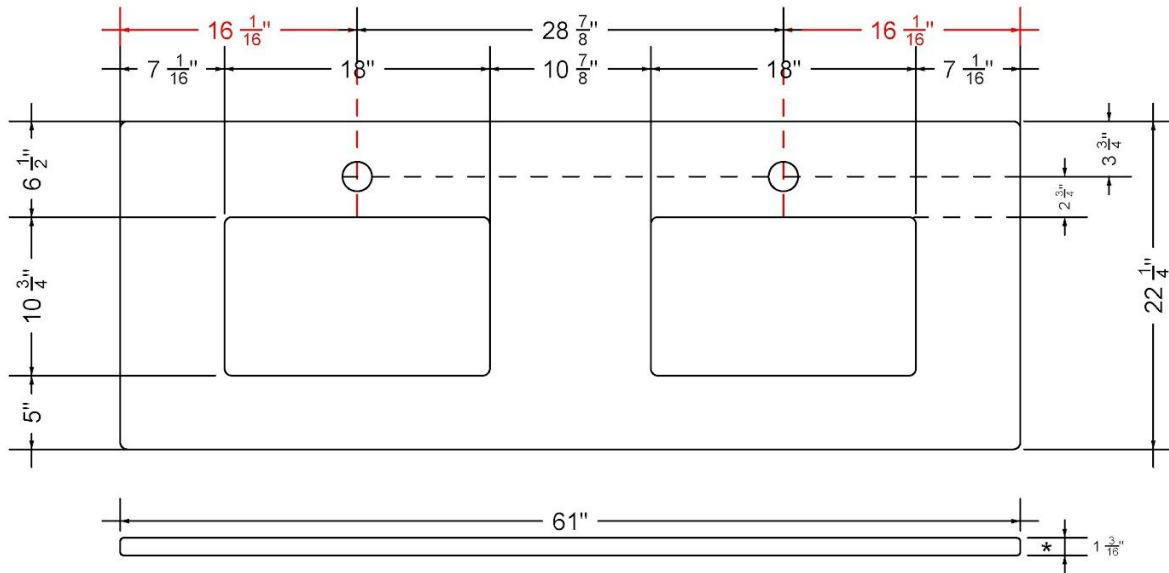

VANDERLOC

61" SILESTONE® QUARTZ VANITY TOP - Desert Silver Double Rectangle Centered Sink (Single faucet hole)

C-61-DRC-SH.ds

Technical Information

All product dimensions are nominal.

- Installation: Vanity Top
- Number of deck holes: 2

Notes

Install this product according to the installation instructions.

Sink Specifications

- 8" (203mm) deep
- 1-11/16" (61mm) drain opening
- Minimum cabinet size: 21"

VANDERLOC

61" SILESTONE® QUARTZ VANITY TOP – Eternal Charcoal Double Rectangle Centered Sink (Single faucet hole)