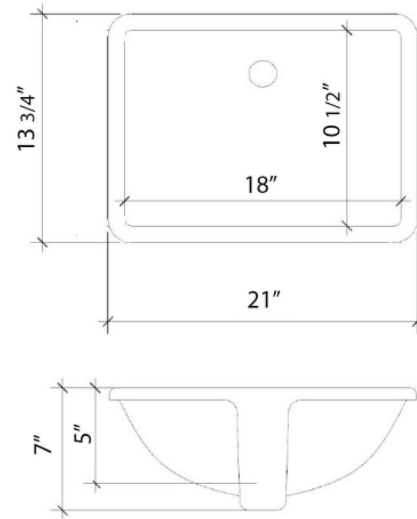

VANDERLOC

61" SILESTONE® QUARTZ VANITY TOP - Desert Silver Double Rectangle Centered Sink (Single faucet hole)

C-61-DRC-SH.ds

Technical Information

All product dimensions are nominal.

- Installation: Vanity Top
- Number of deck holes: 2

C-61-DRC-SH.ec

Technical Information

All product dimensions are nominal.

- Installation: Vanity Top
- Number of deck holes: 2

Notes

Install this product according to the installation instructions.

Sink Specifications

Technical Information

All product dimensions are nominal.

- Installation: Vanity Top
- Number of deck holes: 2

Notes

Install this product according to the installation instructions.

Sink Specifications

- 8" (203mm) deep
- 1-11/16" (61mm) drain opening
- Minimum cabinet size: 21"