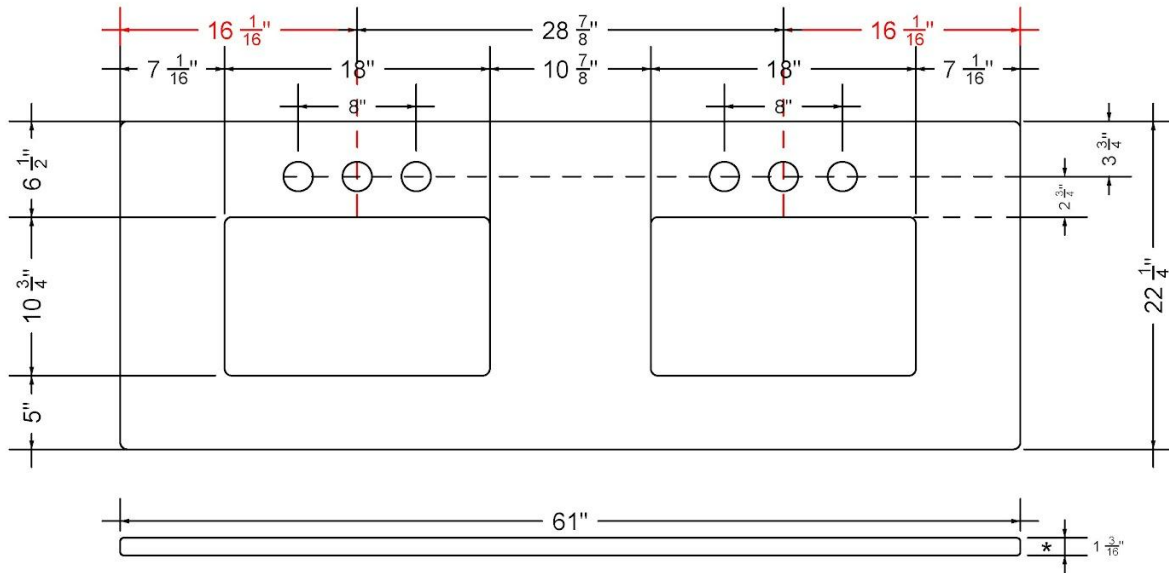

Technical Information

All product dimensions are nominal.

- Installation: Vanity Top
- Number of deck holes: 6

Notes

Install this product according to the installation instructions.