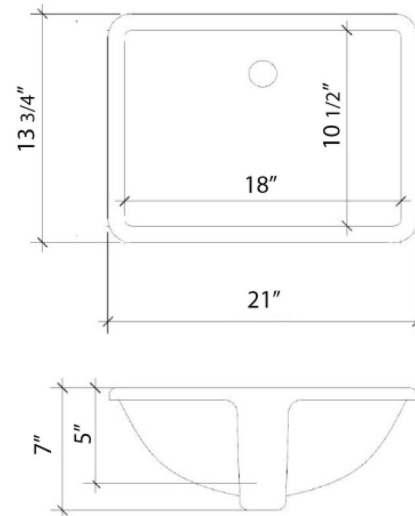

C-61-DRC-SH.ec

Technical Information

All product dimensions are nominal.

- Installation: Vanity Top
- Number of deck holes: 2

Notes

Install this product according to the installation instructions.

Sink Specifications

Technical Information

All product dimensions are nominal.

- Installation: Vanity Top
- Number of deck holes: 2

Notes

Install this product according to the installation instructions.

Sink Specifications

- 8" (203mm) deep
- 1-11/16" (61mm) drain opening
- Minimum cabinet size: 21"