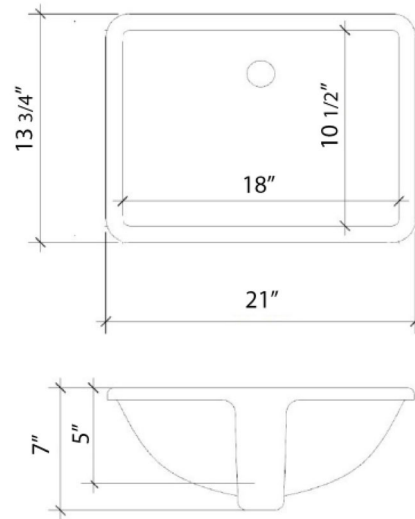

Technical Information

All product dimensions are nominal.

- Installation: Vanity Top
- Number of deck holes: 6

Notes

Install this product according to the installation instructions.

Sink Specifications

- 8" (203mm) deep
- 1-11/16" (61mm) drain opening
- Minimum cabinet size: 21"

All product dimensions are nominal.

- Installation: Vanity Top
- Number of deck holes: 0

Notes

Install this product according to the installation instructions.

Sink Specifications

- 8" (203mm) deep
- 1-11/16" (61mm) drain opening
- Minimum cabinet size: 21"

Technical Information

All product dimensions are nominal.

- Installation: Vanity Top
- Number of deck holes: 0

Notes

Install this product according to the installation instructions.

Sink Specifications

- 8" (203mm) deep
- 1-11/16" (61mm) drain opening
- Minimum cabinet size: 21"