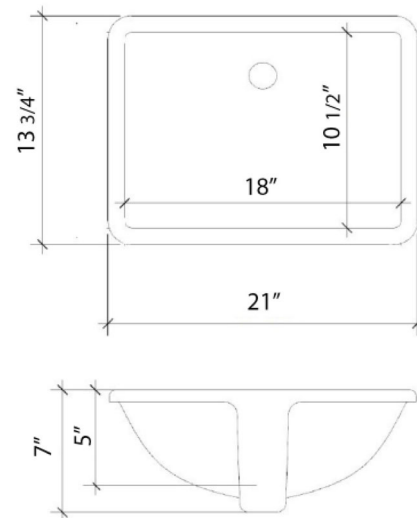

Sink Specifications

- 8" (203mm) deep
- 1-11/16" (61mm) drain opening
- Minimum cabinet size: 21"

Vanderloc® reserves the right to make revisions without notice to product specifications. For the most current Specification Sheet, go to www.vanderloc.com