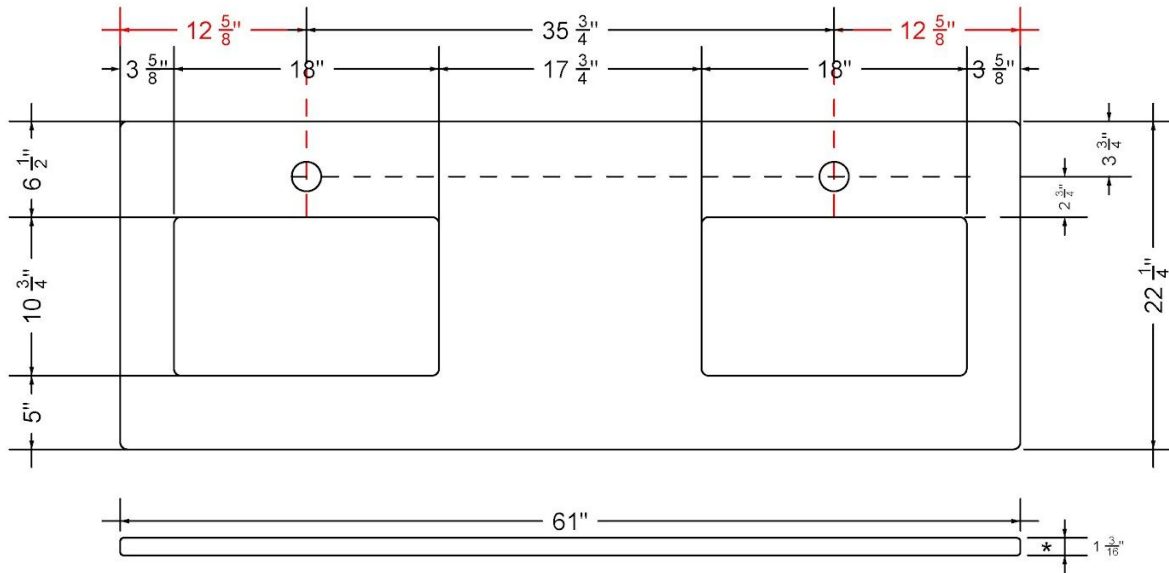

## Technical Information

All product dimensions are nominal.

- Installation: Vanity Top
- Number of deck holes: 2