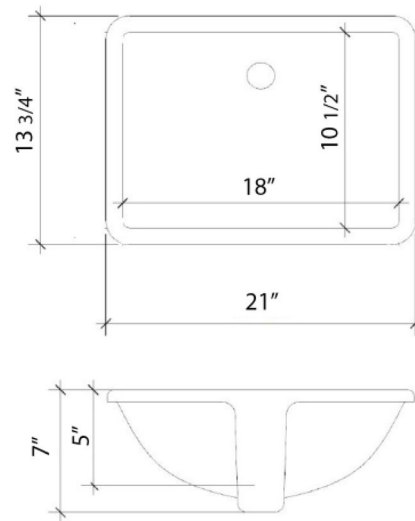

Sink Specifications

- 8" (203mm) deep
- 1-11/16" (61mm) drain opening
- Minimum cabinet size: 21"