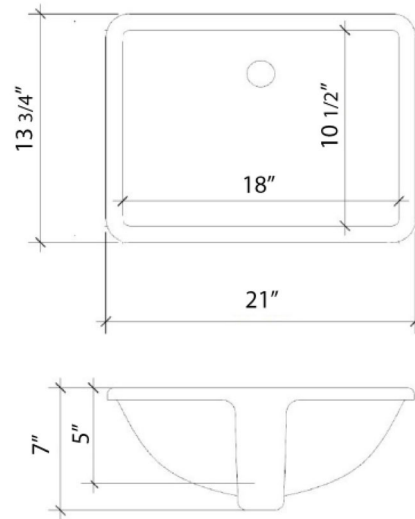

Sink Specifications

- 8" (203mm) deep
- 1-11/16" (61mm) drain opening
- Minimum cabinet size: 21"