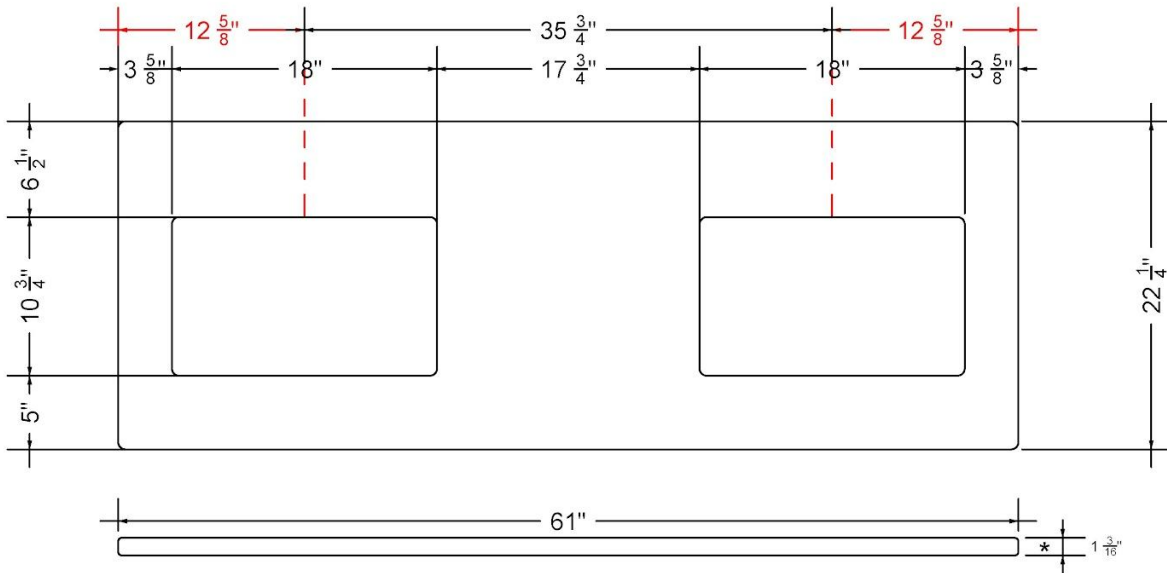

VANDERLOC

61" SILESTONE® QUARTZ VANITY TOP - Eternal Charcoal Double Rectangle Offset Sink (No faucet hole)

C-61-DRO-NH.ec

Technical Information

All product dimensions are nominal.

- Installation: Vanity Top
- Number of deck holes: 0

Notes

Install this product according to the installation instructions.