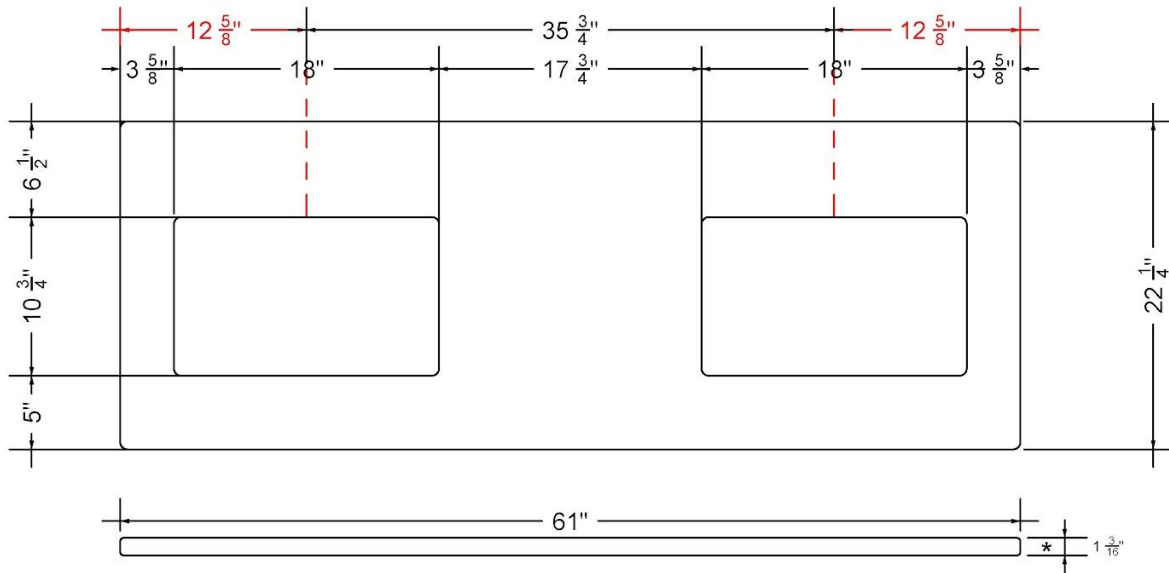

## Technical Information

All product dimensions are nominal.

- Installation: Vanity Top
- Number of deck holes: 0