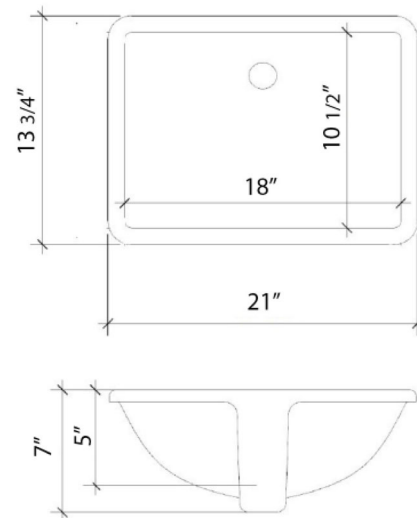

Sink Specifications

- 8" (203mm) deep
- 1-11/16" (61mm) drain opening
- Minimum cabinet size: 21"