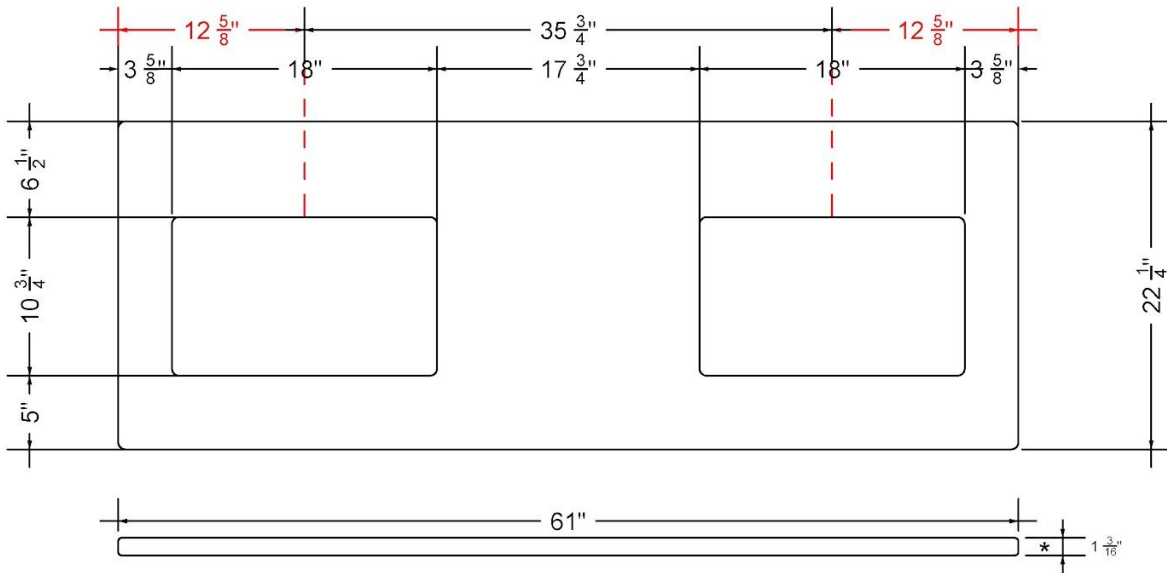

## Technical Information

All product dimensions are nominal.

- Installation: Vanity Top
- Number of deck holes: 0