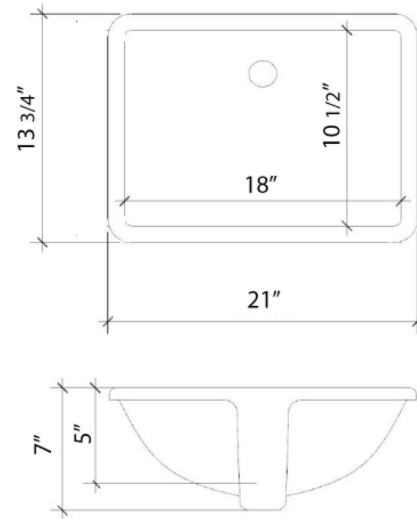

Sink Specifications

- 8" (203mm) deep
- 1-11/16" (61mm) drain opening
- Minimum cabinet size: 21"