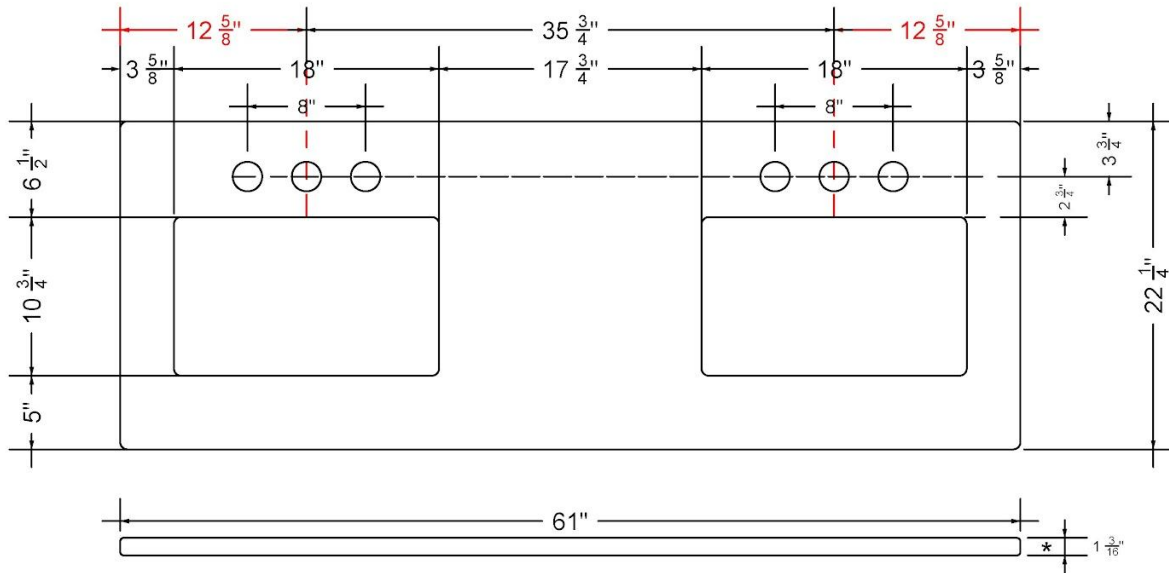

VANDERLOC

61" SILESTONE® QUARTZ VANITY TOP - Eternal Noir
Double Rectangle Offset Sink (Widespread faucet hole)

C-61-DRO-WS.en

Technical Information

All product dimensions are nominal.

- Installation: Vanity Top
- Number of deck holes: 6

Notes

Install this product according to the installation instructions.