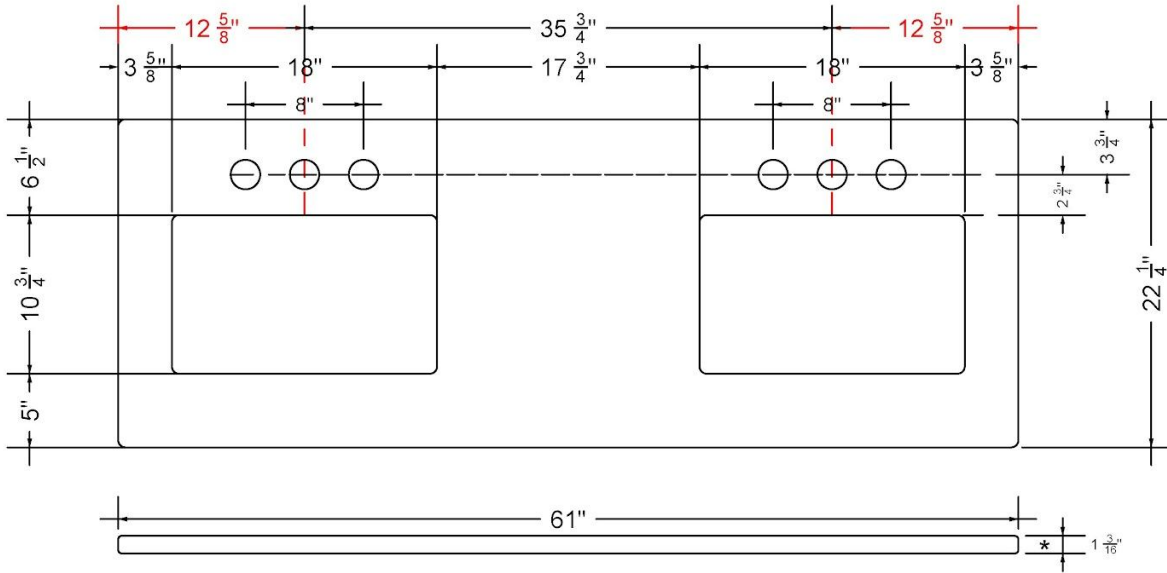

Technical Information

All product dimensions are nominal.

- Installation: Vanity Top
- Number of deck holes: 6

Notes

Install this product according to the installation instructions.