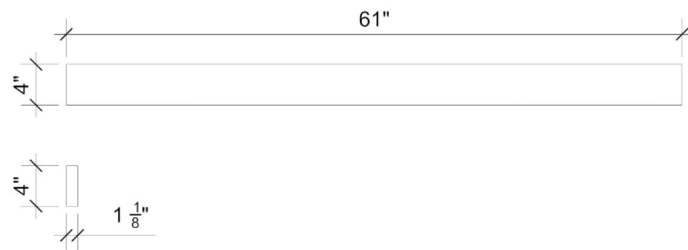

VANDERLOC

61" Quartz Backsplash White Zeus **C-61B.wz**

Features

- 4" Quartz Backsplash

Material

- Silestone® Quartz

Codes/Standards

- None Applicable

Notes

- Install this product according to the installation instructions

Technical Information

- All product dimensions are nominal

Vanderloc® One-Year Limited Warranty

- For product warranty information visit www.vanderloc.com

Available Colors/Finishes

Color tiles intended for reference only.

Color	Code	Description
	DS	Desert Silver
	EC	Eternal Charcoal
	EN	Eternal Noir
	EG	Ethereal Glow
	HE	Helix
	WZ	White Zeus