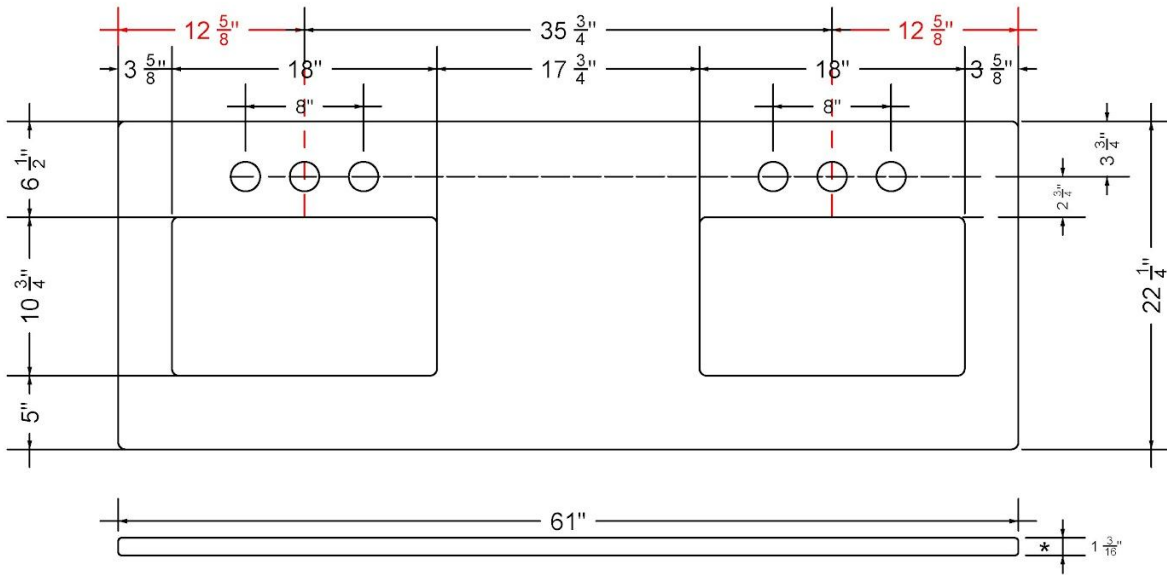

Technical Information

All product dimensions are nominal.

- Installation: Vanity Top
- Number of deck holes: 6

Notes

Install this product according to the installation instructions.