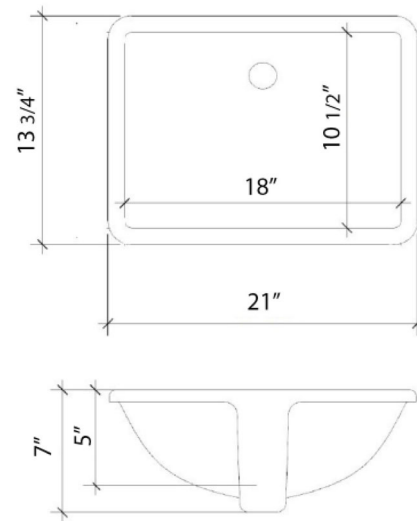

Sink Specifications

- 8" (203mm) deep
- 1-11/16" (61mm) drain opening
- Minimum cabinet size: 21"

Vanderloc® reserves the right to make revisions without notice to product specifications. For the most current Specification Sheet, go to www.vanderloc.com