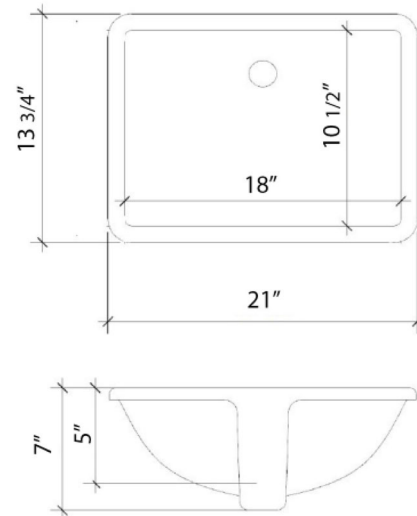

Sink Specifications

- 8" (203mm) deep
- 1-11/16" (61mm) drain opening
- Minimum cabinet size: 21"