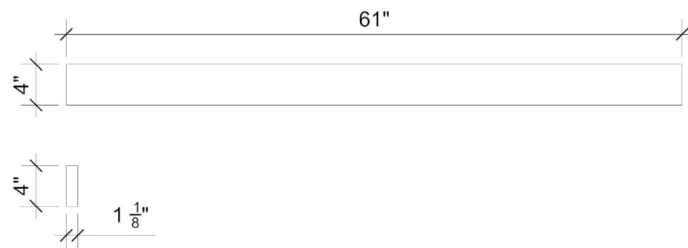

VANDERLOC

61" Quartz Backsplash Eternal Charcoal **C-61B.ec**

Features

- 4" Quartz Backsplash

Material

- Silestone® Quartz

Codes/Standards

- None Applicable

Notes

- Install this product according to the installation instructions

Technical Information

- All product dimensions are nominal

Vanderloc® One-Year Limited Warranty

- For product warranty information visit www.vanderloc.com

Available Colors/Finishes

Color tiles intended for reference only.

Color	Code	Description
	DS	Desert Silver
	EC	Eternal Charcoal
	EN	Eternal Noir
	EG	Ethereal Glow
	HE	Helix
	WZ	White Zeus