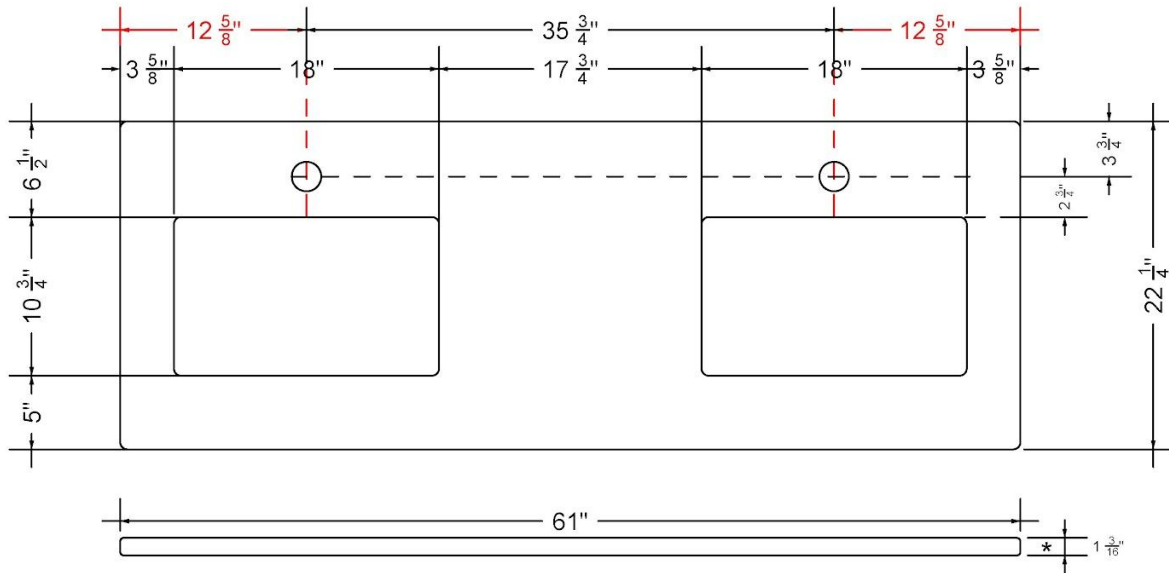

Technical Information

All product dimensions are nominal.

- Installation: Vanity Top
- Number of deck holes: 2

Notes

Install this product according to the installation instructions.