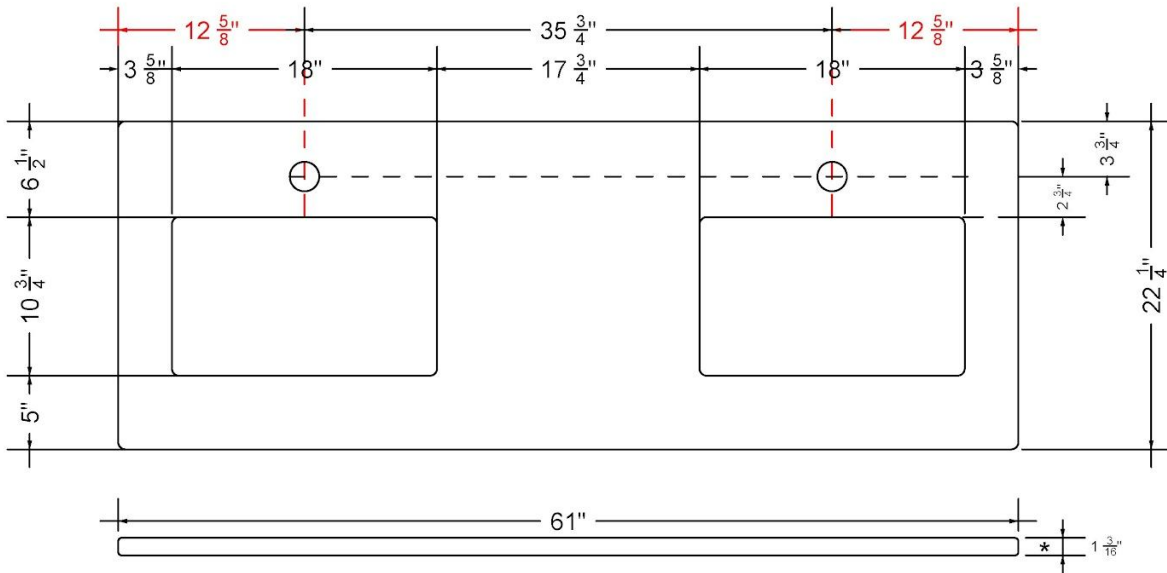

Technical Information

All product dimensions are nominal.

- Installation: Vanity Top
- Number of deck holes: 2

Notes

Install this product according to the installation instructions.