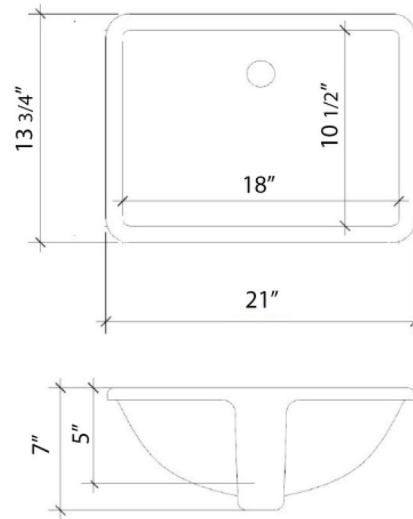

Sink Specifications

- 8" (203mm) deep
- 1-11/16" (61mm) drain opening
- Minimum cabinet size: 21"