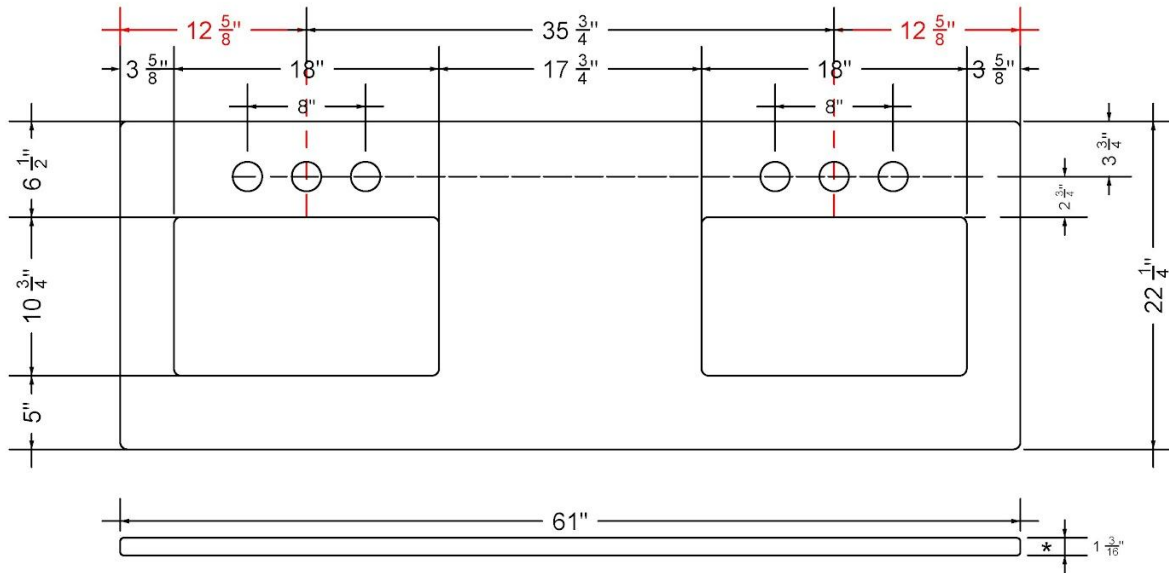

Technical Information

All product dimensions are nominal.

- Installation: Vanity Top
- Number of deck holes: 6

Notes

Install this product according to the installation instructions.