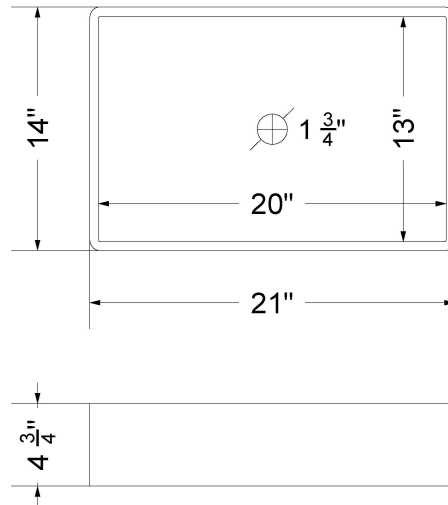

CV-61-S1C-NH.en

Technical Information

All product dimensions are nominal.

- Installation: Vanity Top
- Number of deck holes: 0

Notes

Install this product according to the installation instructions.

Sink Specifications