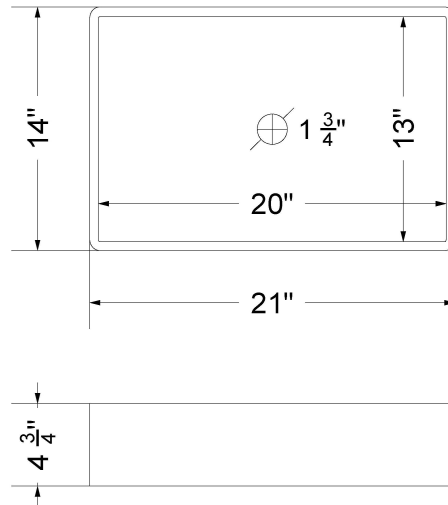

Notes

Install this product according to the installation instructions.

Sink Specifications

- 4-3/4" (82.55mm) deep
- 1-3/4" (6.35mm) drain opening
- Minimum cabinet size: 24"

VANDERLOC

61" SILESTONE® QUARTZ VANITY TOP - Helix Single Vigo Centered Sink (No faucet hole)