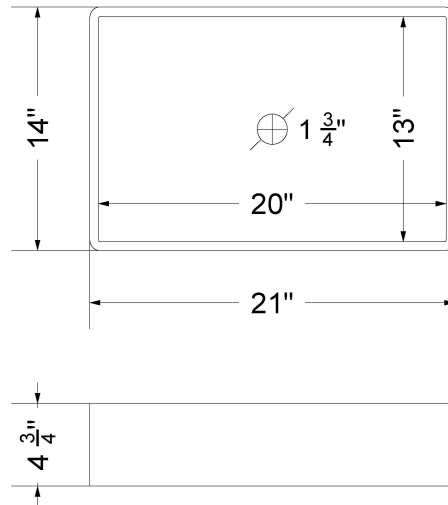

Technical Information

All product dimensions are nominal.

- Installation: Vanity Top
- Number of deck holes: 3

Notes

Install this product according to the installation instructions.

Sink Specifications

- 4-3/4" (82.55mm) deep
- 1-3/4" (6.35mm) drain opening
- Minimum cabinet size: 24"

CV-61-S1C-NH.ec

Technical Information

All product dimensions are nominal.

- Installation: Vanity Top
- Number of deck holes: 0

Notes

Install this product according to the installation instructions.

Sink Specifications