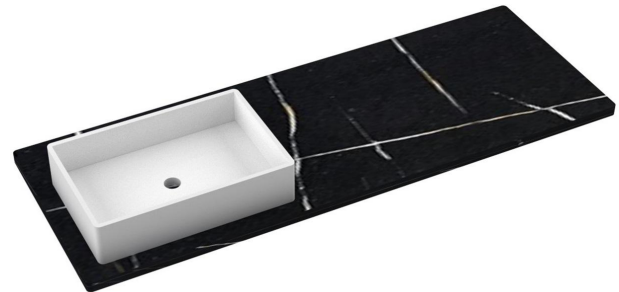

VANDERLOC

61" SILESTONE® QUARTZ VANITY TOP - Eternal Noir
Single Vigo Left Offset Sink (Single faucet hole)

CV-61-S1LO-SH.en

Features

- Matte Stone™ Vessel Sink
- Single and widespread faucet

Material

- Silestone® Quartz
- White Matte Stone™

Installation

- Vanity top
- Single faucet hole

Included Products

- Vigo Magnolia Matte Stone™ Vessel Bathroom Sink

Optional Products

- C-61B.en Silestone® Quartz backsplash

Codes/Standards

- N/A

Vanderloc® One-Year Limited Warranty

- For product warranty information visit www.vanderloc.com

Available Colors/Finishes

Color tiles intended for reference only.

Color	Code	Description
	DS	Desert Silver
	EC	Eternal Charcoal
	EN	Eternal Noir
	EG	Ethereal Glow
	HE	Helix
	WZ	White Zeus