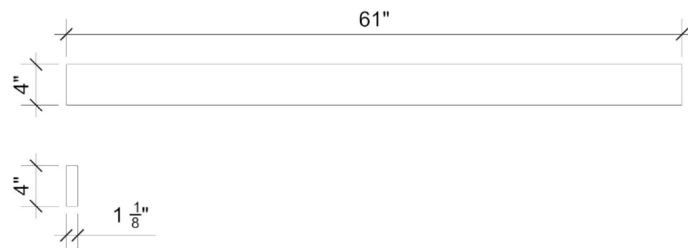

VANDERLOC

61" Quartz Backsplash Eternal Noir **C-61B.en**

Features

- 4" Quartz Backsplash

Material

- Silestone® Quartz

Codes/Standards

- None Applicable

Notes

- Install this product according to the installation instructions

Technical Information

- All product dimensions are nominal

Vanderloc® One-Year Limited Warranty

- For product warranty information visit www.vanderloc.com

Available Colors/Finishes

Color tiles intended for reference only.

Color	Code	Description
	DS	Desert Silver
	EC	Eternal Charcoal
	EN	Eternal Noir
	EG	Ethereal Glow
	HE	Helix
	WZ	White Zeus