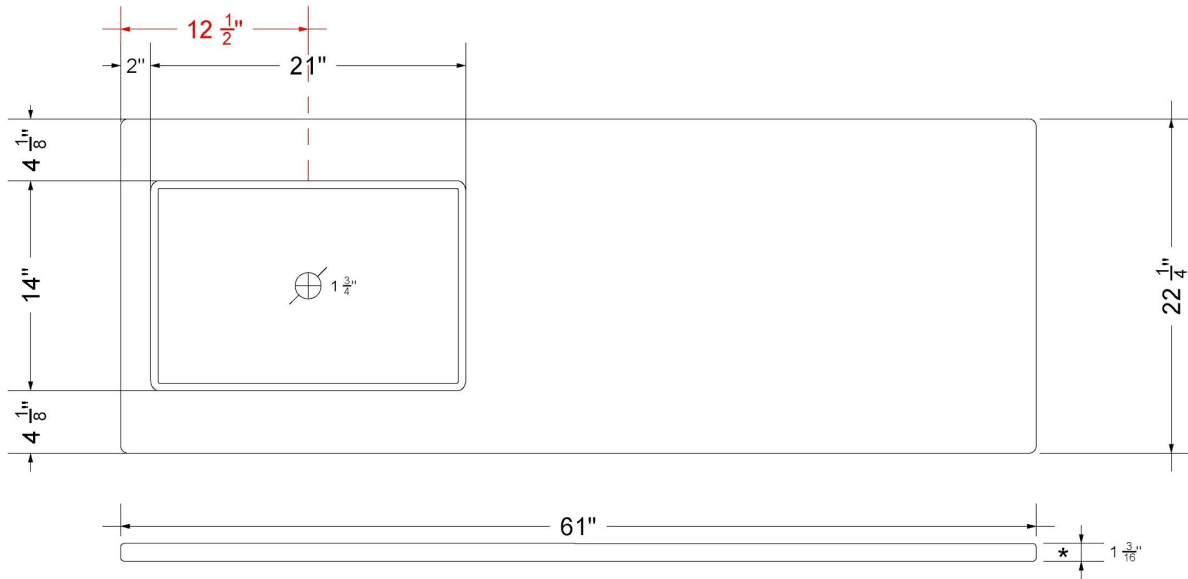

Single Vigo Left Offset Sink (No faucet hole)

CV-61-S1LO-NH.wz

Technical Information

All product dimensions are nominal.

- Installation: Vanity Top
- Number of deck holes: 0

Notes

Install this product according to the installation instructions.