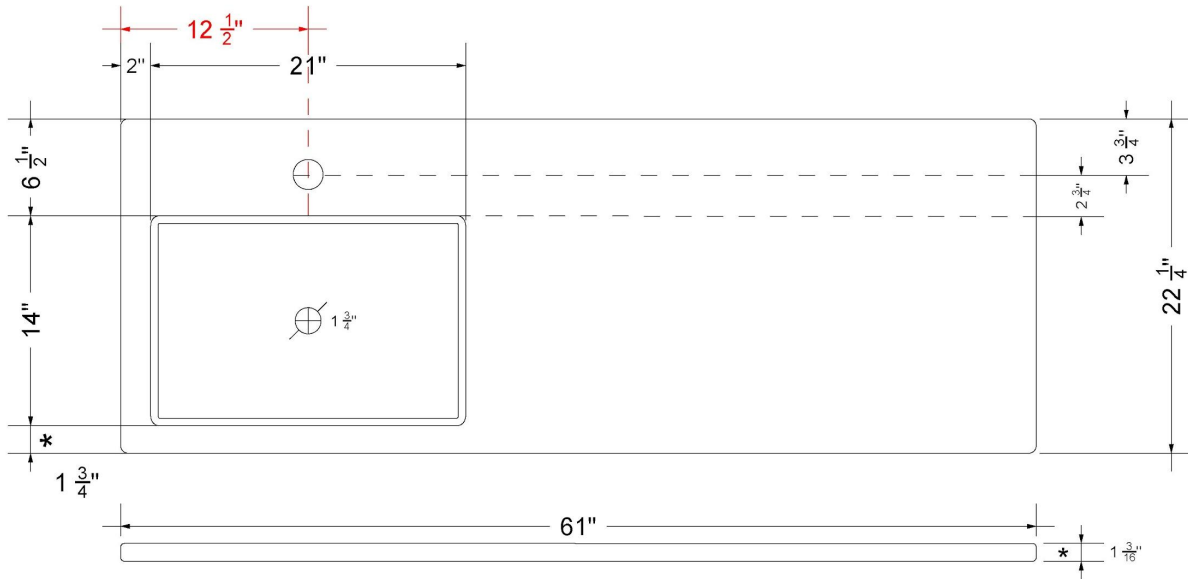

Technical Information

All product dimensions are nominal.

- Installation: Vanity Top
- Number of deck holes: 1

Notes

Install this product according to the installation instructions.

Sink Specifications

- 4-3/4" (82.61mm) deep
- 1-3/4" (6.35mm) drain opening
- Minimum cabinet size: 24"