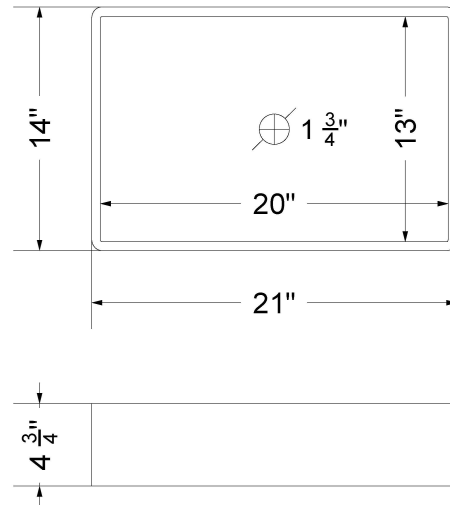

Sink Specifications

- 4-3/4" (82.61mm) deep
- 1-3/4" (6.35mm) drain opening
- Minimum cabinet size: 24"