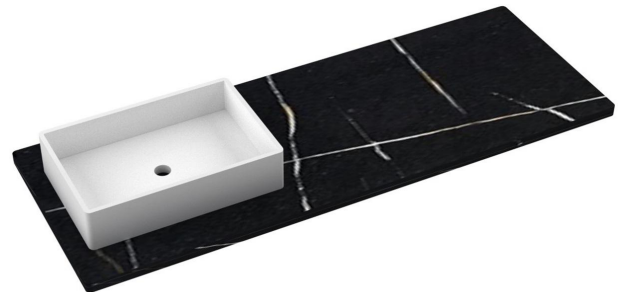

VANDERLOC

61" SILESTONE® QUARTZ VANITY TOP - Eternal Noir Single Vigo Left Offset Sink (No faucet hole)

CV-61-S1LO-NH.en

Features

- Matte Stone™ Vessel Sink
- Single and widespread faucet

Material

- Silestone® Quartz
- White Matte Stone™

Installation

- Vanity top
- No faucet hole

Included Products

- Vigo Magnolia Matte Stone™ Vessel Bathroom Sink

Optional Products

- C-61B.en Silestone® Quartz backsplash

Codes/Standards

- N/A

Vanderloc® One-Year Limited Warranty

- For product warranty information visit www.vanderloc.com

Available Colors/Finishes

Color tiles intended for reference only.

Color	Code	Description
	DS	Desert Silver
	EC	Eternal Charcoal
	EN	Eternal Noir
	EG	Ethereal Glow
	HE	Helix
	WZ	White Zeus