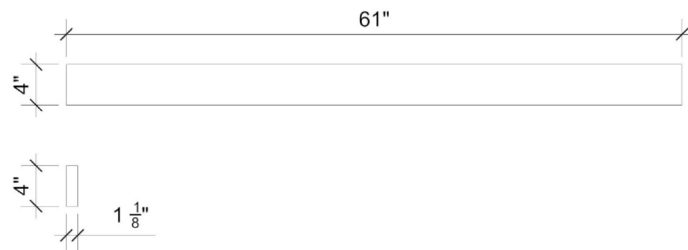

VANDERLOC

61" Quartz Backsplash Eternal Charcoal **C-61B.ec**

Features

- 4" Quartz Backsplash

Material

- Silestone® Quartz

Codes/Standards

- None Applicable

Notes

- Install this product according to the installation instructions

Technical Information

- All product dimensions are nominal

Vanderloc® One-Year Limited Warranty

- For product warranty information visit www.vanderloc.com

Available Colors/Finishes

Color tiles intended for reference only.

Color	Code	Description
	DS	Desert Silver
	EC	Eternal Charcoal
	EN	Eternal Noir
	EG	Ethereal Glow
	HE	Helix
	WZ	White Zeus