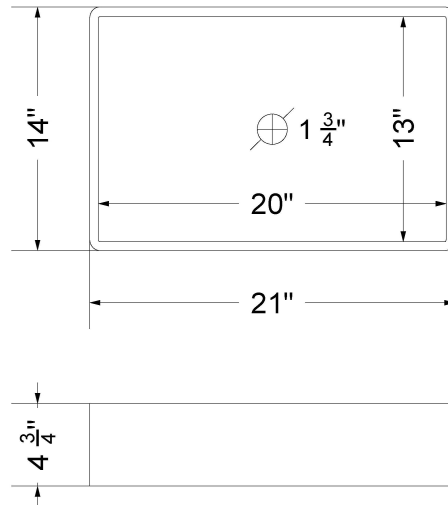

Technical Information

All product dimensions are nominal.

- Installation: Vanity Top
- Number of deck holes: 1

Notes

Install this product according to the installation instructions.

Sink Specifications

- 4-3/4" (82.61mm) deep
- 1-3/4" (6.35mm) drain opening
- Minimum cabinet size: 24"

Technical Information

All product dimensions are nominal.

- Installation: Vanity Top
- Number of deck holes: 3

Notes

Install this product according to the installation instructions.

Sink Specifications

- 4-3/4" (82.61mm) deep
- 1-3/4" (6.35mm) drain opening
- Minimum cabinet size: 24"