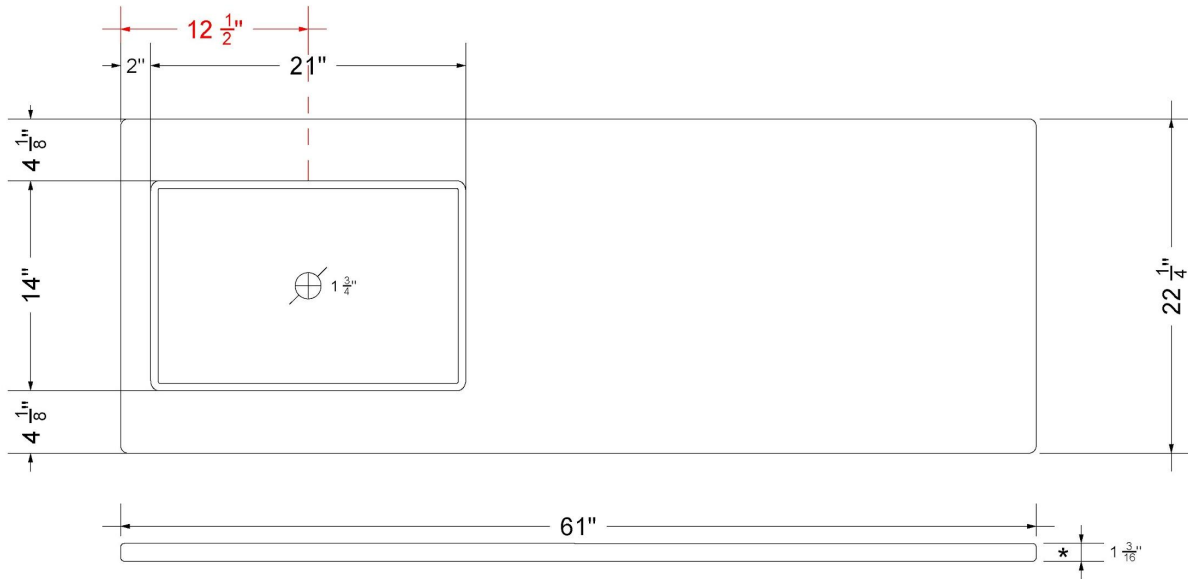

VANDERLOC

61" SILESTONE® QUARTZ VANITY TOP - Desert Silver
Single Vigo Left Offset Sink (No faucet hole)

CV-61-S1LO-NH.ds

Technical Information

All product dimensions are nominal.

- Installation: Vanity Top
- Number of deck holes: 0

Notes

Install this product according to the installation instructions.