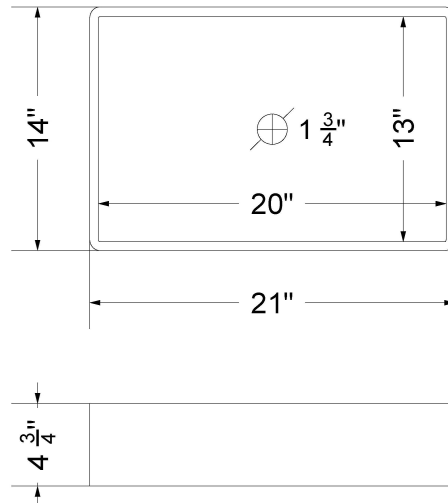

Technical Information

All product dimensions are nominal.

- Installation: Vanity Top
- Number of deck holes: 1

Notes

Install this product according to the installation instructions.

Sink Specifications

- 4-3/4" (82.61mm) deep
- 1-3/4" (6.35mm) drain opening
- Minimum cabinet size: 24"