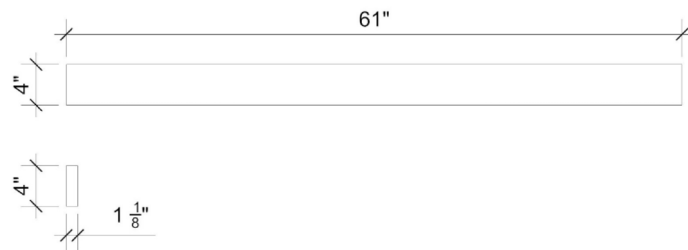

VANDERLOC

61" Quartz Backsplash Ethereal Glow **C-61B.eg**

Features

- 4" Quartz Backsplash

Material

- Silestone® Quartz

Codes/Standards

- None Applicable

Notes

- Install this product according to the installation instructions

Technical Information

- All product dimensions are nominal

Vanderloc® One-Year Limited Warranty

- For product warranty information visit www.vanderloc.com

Available Colors/Finishes

Color tiles intended for reference only.

Color	Code	Description
	DS	Desert Silver
	EC	Eternal Charcoal
	EN	Eternal Noir
	EG	Ethereal Glow
	HE	Helix
	WZ	White Zeus