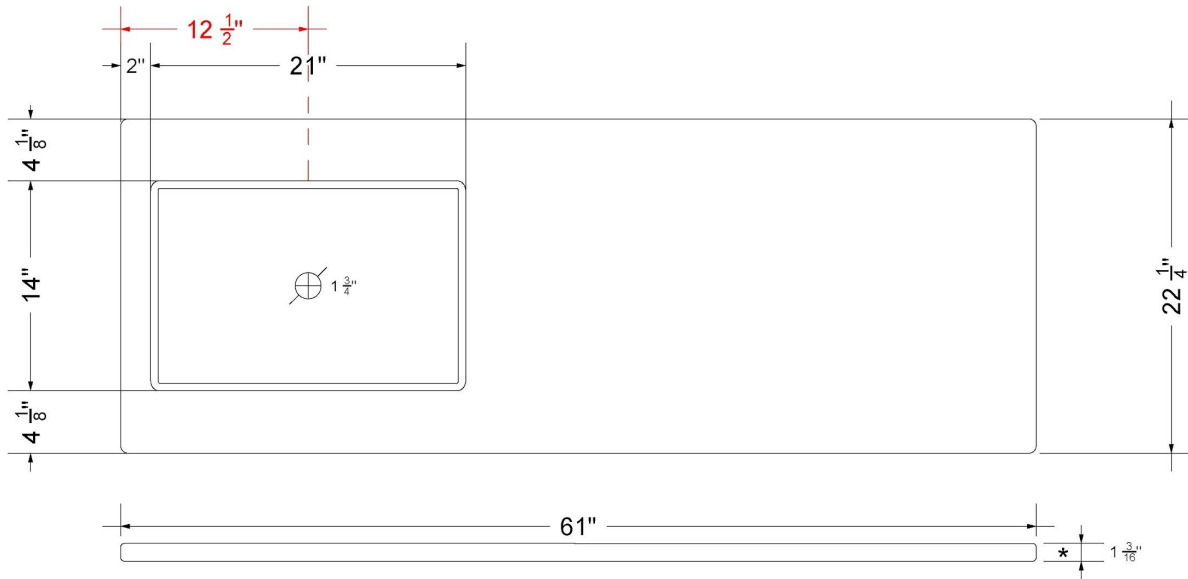

VANDERLOC

61" SILESTONE® QUARTZ VANITY TOP - Eternal Noir
Single Vigo Left Offset Sink (No faucet hole)

CV-61-S1LO-NH.en

Technical Information

All product dimensions are nominal.

- Installation: Vanity Top
- Number of deck holes: 0

Notes

Install this product according to the installation instructions.