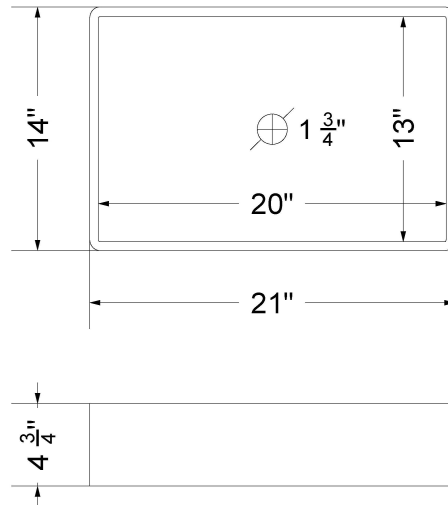

CV-61-S1LO-NH.en

Technical Information

All product dimensions are nominal.

- Installation: Vanity Top
- Number of deck holes: 0

Notes

Install this product according to the installation instructions.

Sink Specifications