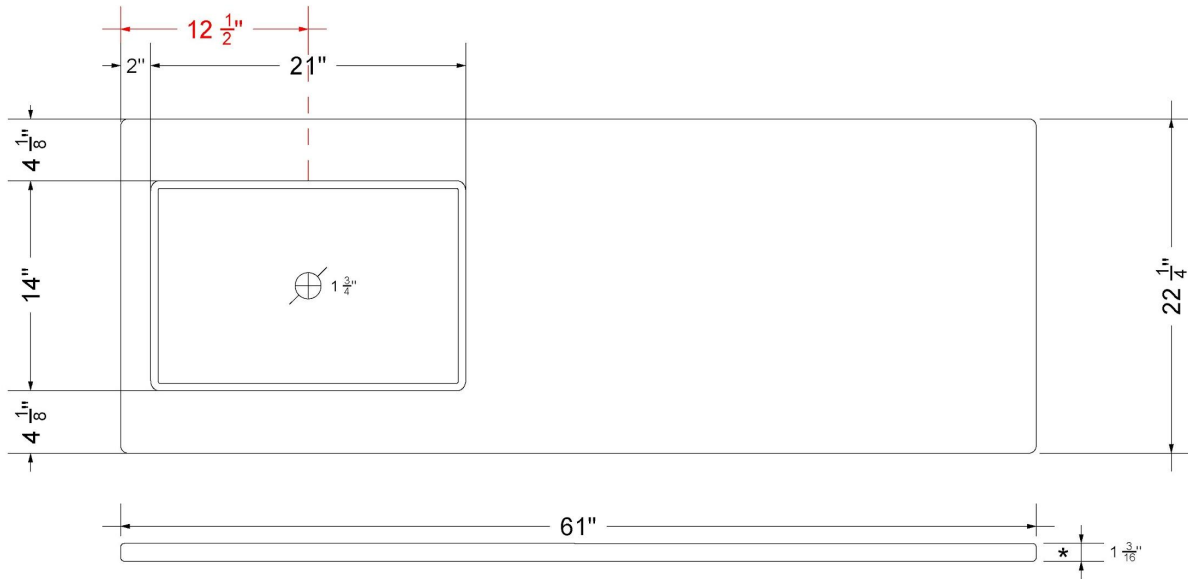

Technical Information

All product dimensions are nominal.

- Installation: Vanity Top
- Number of deck holes: 0

Notes

Install this product according to the installation instructions.