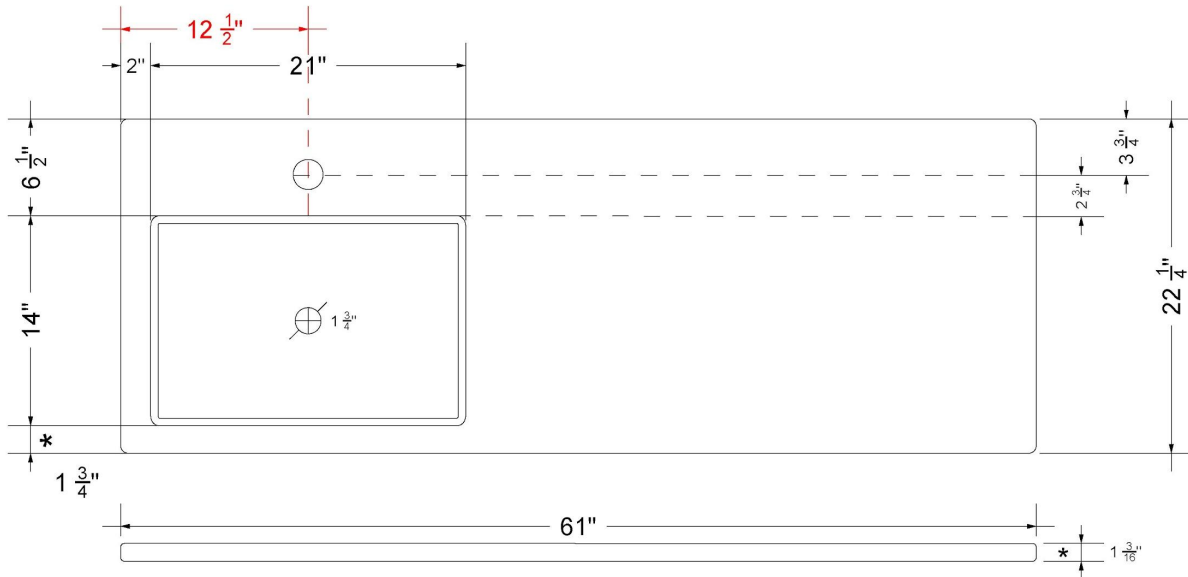

Technical Information

All product dimensions are nominal.

- Installation: Vanity Top
- Number of deck holes: 1

Notes

Install this product according to the installation instructions.

Sink Specifications

- 4-3/4" (82.61mm) deep
- 1-3/4" (6.35mm) drain opening
- Minimum cabinet size: 24"