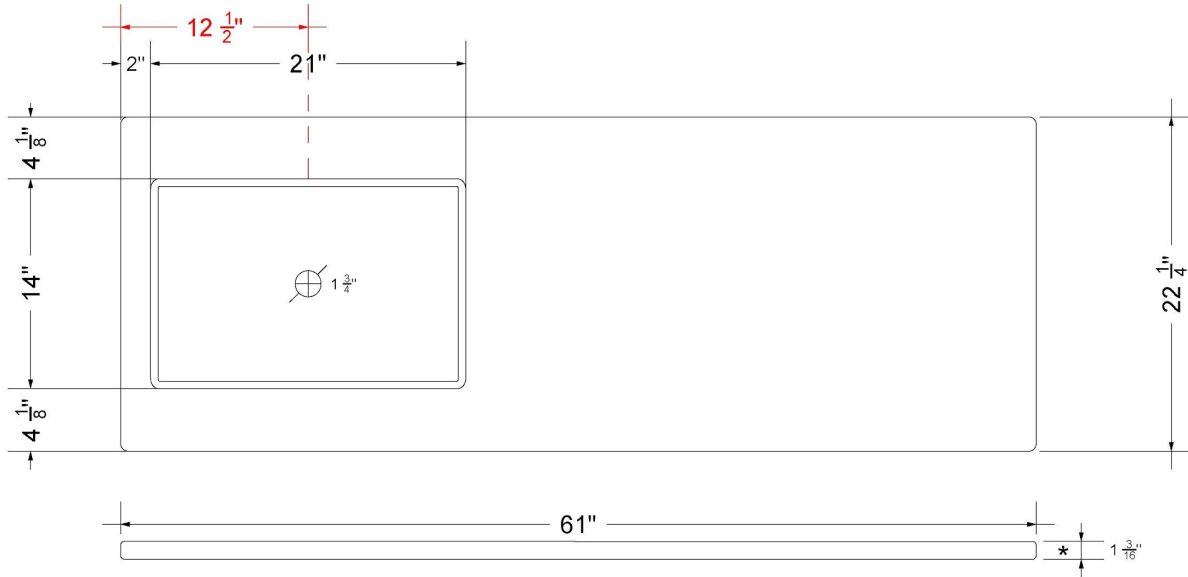

VANDERLOC

61" SILESTONE® QUARTZ VANITY TOP - Eternal Charcoal
Single Vigo Left Offset Sink (No faucet hole)

CV-61-S1LO-NH.ec

Technical Information

All product dimensions are nominal.

- Installation: Vanity Top
- Number of deck holes: 0

Notes

Install this product according to the installation instructions.