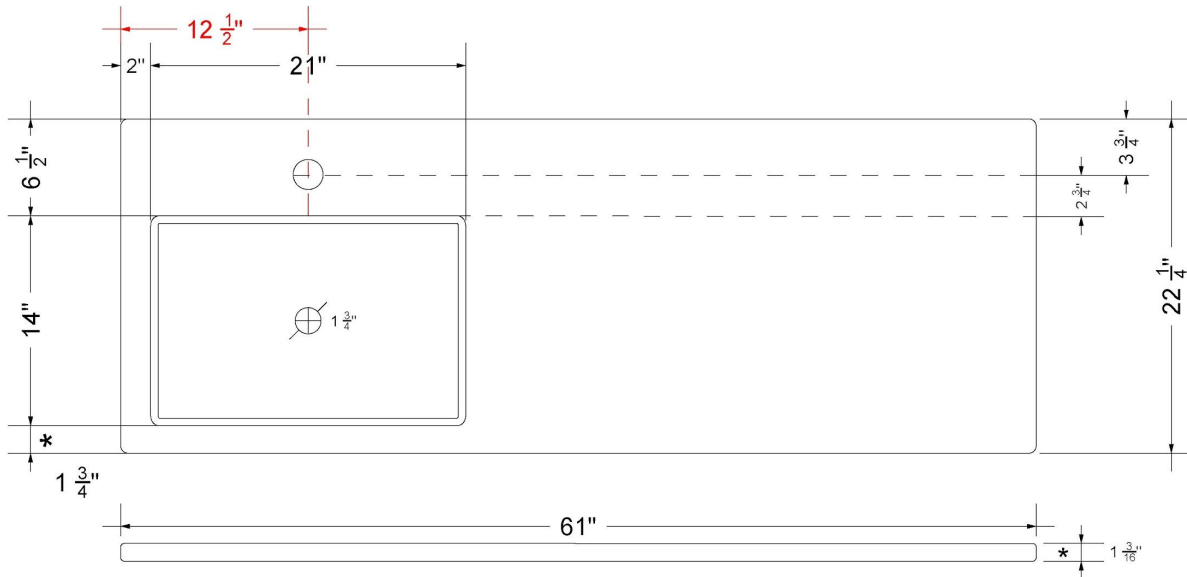

VANDERLOC

61" SILESTONE® QUARTZ VANITY TOP - Eternal Noir
 Single Vigo Left Offset Sink (Single faucet hole)

CV-61-S1LO-SH.en

Technical Information

All product dimensions are nominal.

- Installation: Vanity Top
- Number of deck holes: 1