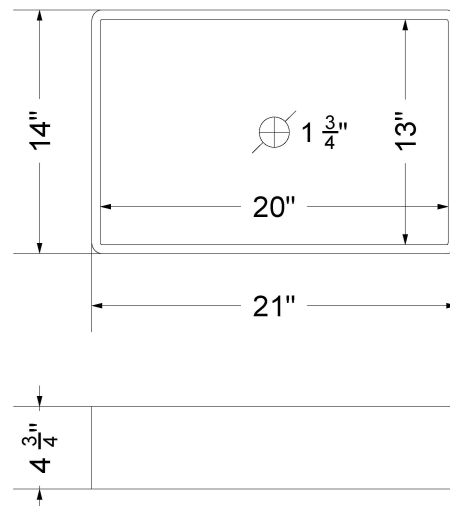

Single Vigo Left Offset Sink (No faucet hole)

CV-61-S1LO-NH.wz

Technical Information

All product dimensions are nominal.

- Installation: Vanity Top
- Number of deck holes: 0

Notes

Install this product according to the installation instructions.