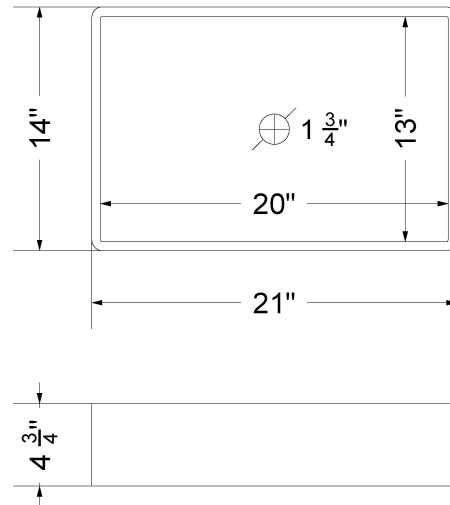

All product dimensions are nominal.

- Installation: Vanity Top
- Number of deck holes: 1

Notes

Install this product according to the installation instructions.

Sink Specifications

- 4-3/4" (82.61mm) deep
- 1-3/4" (6.35mm) drain opening
- Minimum cabinet size: 24"

Technical Information

All product dimensions are nominal.

- Installation: Vanity Top
- Number of deck holes: 3

Notes

Install this product according to the installation instructions.

Sink Specifications

- 4-3/4" (82.61mm) deep
- 1-3/4" (6.35mm) drain opening
- Minimum cabinet size: 24"