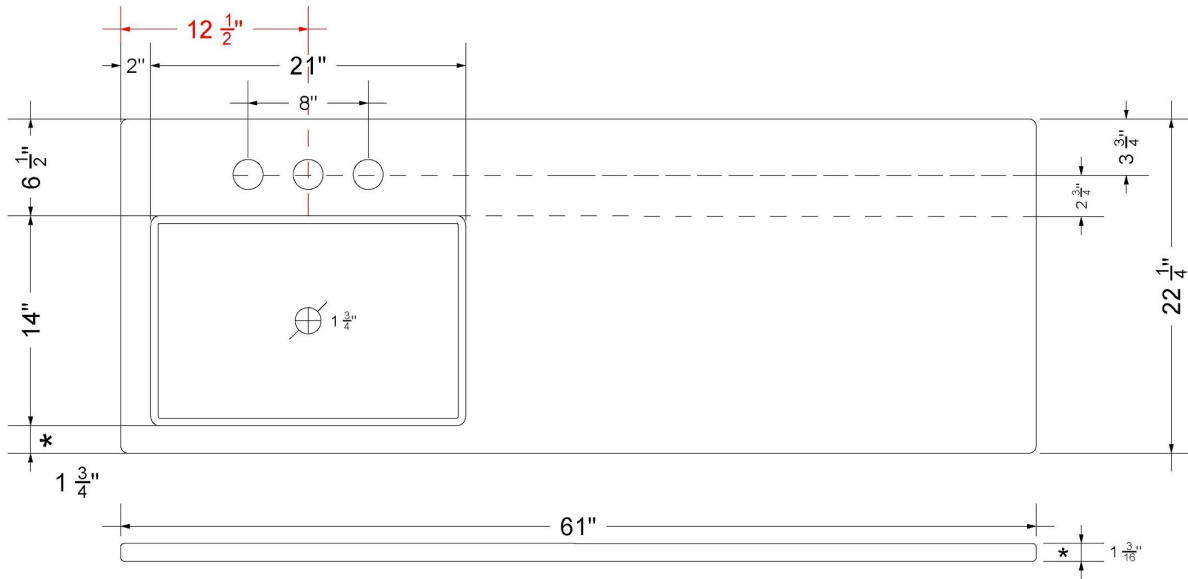

Technical Information

All product dimensions are nominal.

- Installation: Vanity Top
- Number of deck holes: 3

Notes

Install this product according to the installation instructions.