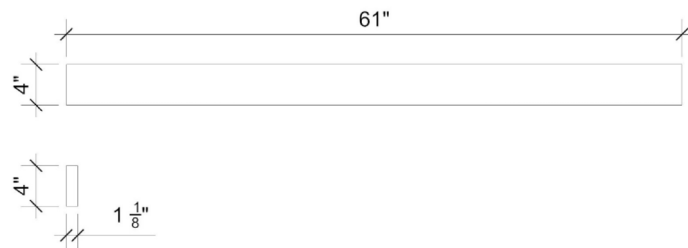

VANDERLOC

61" Quartz Backsplash Desert Silver **C-61B.ds**

Features

- 4" Quartz Backsplash

Material

- Silestone® Quartz

Codes/Standards

- None Applicable

Notes

- Install this product according to the installation instructions

Technical Information

- All product dimensions are nominal

Vanderloc® One-Year Limited Warranty

- For product warranty information visit www.vanderloc.com

Available Colors/Finishes

Color tiles intended for reference only.

Color	Code	Description
	DS	Desert Silver
	EC	Eternal Charcoal
	EN	Eternal Noir
	EG	Ethereal Glow
	HE	Helix
	WZ	White Zeus