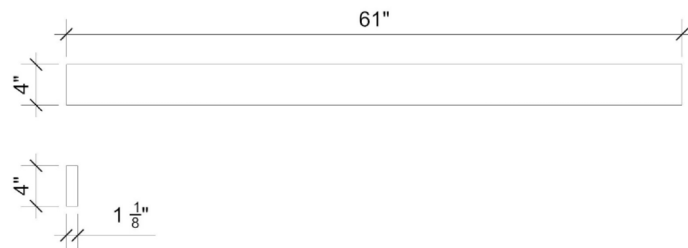

VANDERLOC

61" Quartz Backsplash Helix **C-61B.he**

Features

- 4" Quartz Backsplash

Material

- Silestone® Quartz

Codes/Standards

- None Applicable

Notes

- Install this product according to the installation instructions

Technical Information

- All product dimensions are nominal

Vanderloc® One-Year Limited Warranty

- For product warranty information visit www.vanderloc.com

Available Colors/Finishes

Color tiles intended for reference only.

Color	Code	Description
	DS	Desert Silver
	EC	Eternal Charcoal
	EN	Eternal Noir
	EG	Ethereal Glow
	HE	Helix
	WZ	White Zeus