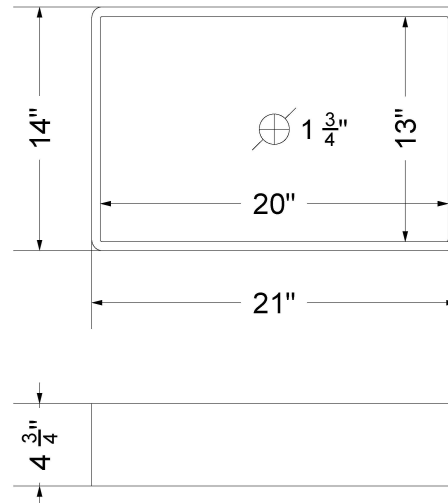

Technical Information

All product dimensions are nominal.

- Installation: Vanity Top
- Number of deck holes: 1

Notes

Install this product according to the installation instructions.

Sink Specifications

- 4-3/4" (82.61mm) deep
- 1-3/4" (6.35mm) drain opening
- Minimum cabinet size: 24"

VANDERLOC

61" SILESTONE® QUARTZ VANITY TOP - Eternal Noir
 Single Vigo Left Offset Sink (Single faucet hole)

CV-61-S1LO-SH.en

Technical Information

All product dimensions are nominal.

- Installation: Vanity Top
- Number of deck holes: 1

Notes

Install this product according to the installation instructions.

Sink Specifications

- 4-3/4" (82.61mm) deep
- 1-3/4" (6.35mm) drain opening
- Minimum cabinet size: 24"

VANDERLOC

61" SILESTONE® QUARTZ VANITY TOP - Ethereal Glow
Single Vigo Left Offset Sink (Single faucet hole)