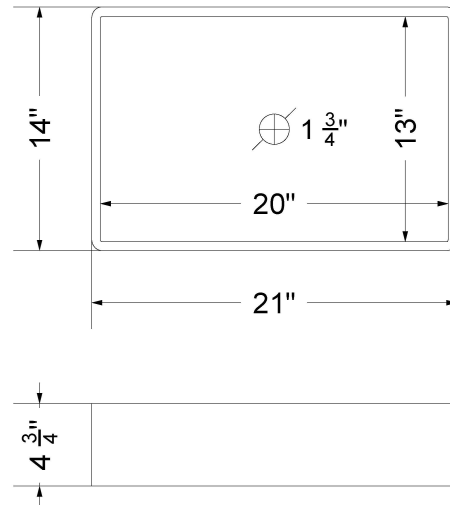

All product dimensions are nominal.

- Installation: Vanity Top
- Number of deck holes: 1

Notes

Install this product according to the installation instructions.

Sink Specifications

- 4-3/4" (82.61mm) deep
- 1-3/4" (6.35mm) drain opening
- Minimum cabinet size: 24"

All product dimensions are nominal.

- Installation: Vanity Top
- Number of deck holes: 3

Notes

Install this product according to the installation instructions.

Sink Specifications

- 4-3/4" (82.61mm) deep
- 1-3/4" (6.35mm) drain opening
- Minimum cabinet size: 24"