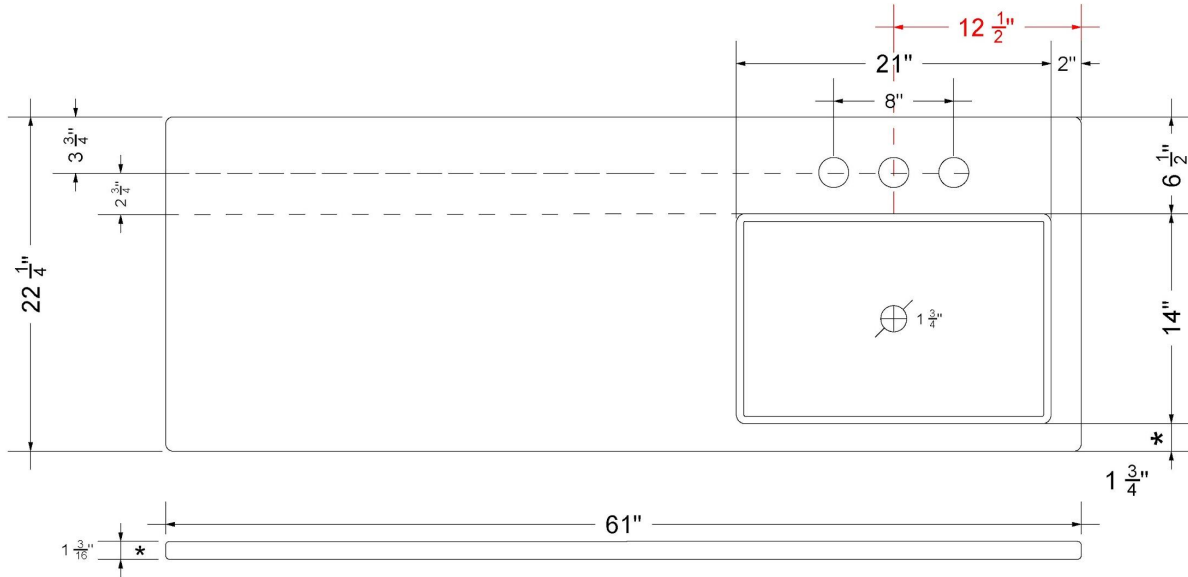

VANDERLOC

61" SILESTONE® QUARTZ VANITY TOP - Eternal Charcoal
Single Vigo Right Offset Sink (Widespread faucet hole)

CV-61-S1RO-WS.ec

Technical Information

All product dimensions are nominal.

- Installation: Vanity Top
- Number of deck holes: 3

Notes

Install this product according to the installation instructions.