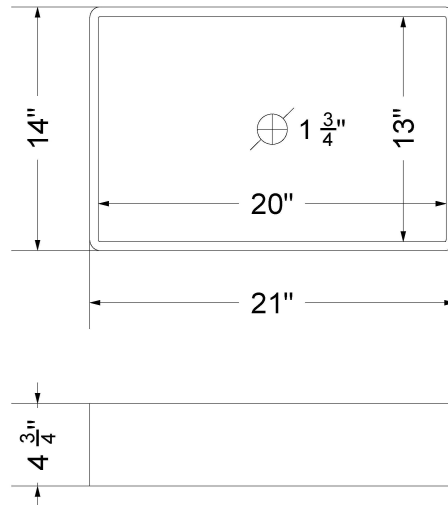

Notes

Install this product according to the installation instructions.

Sink Specifications

- 4-3/4" (82.61mm) deep
- 1-3/4" (6.35mm) drain opening
- Minimum cabinet size: 24"

VANDERLOC

61" SILESTONE® QUARTZ VANITY TOP - White Zeus
Single Vigo Right Offset Sink (No faucet hole)