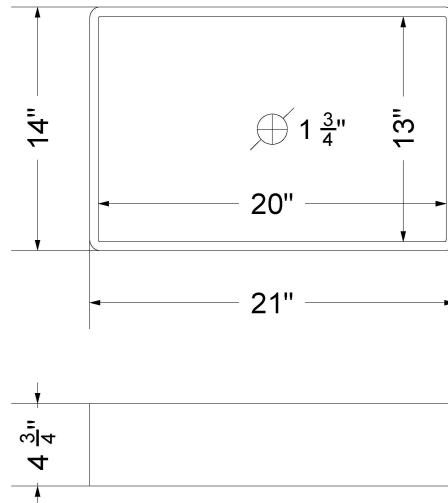

Single Vigo Right Offset Sink (No faucet hole)

CV-61-S1RO-NH.en

Technical Information

All product dimensions are nominal.

- Installation: Vanity Top
- Number of deck holes: 0

Notes

Install this product according to the installation instructions.