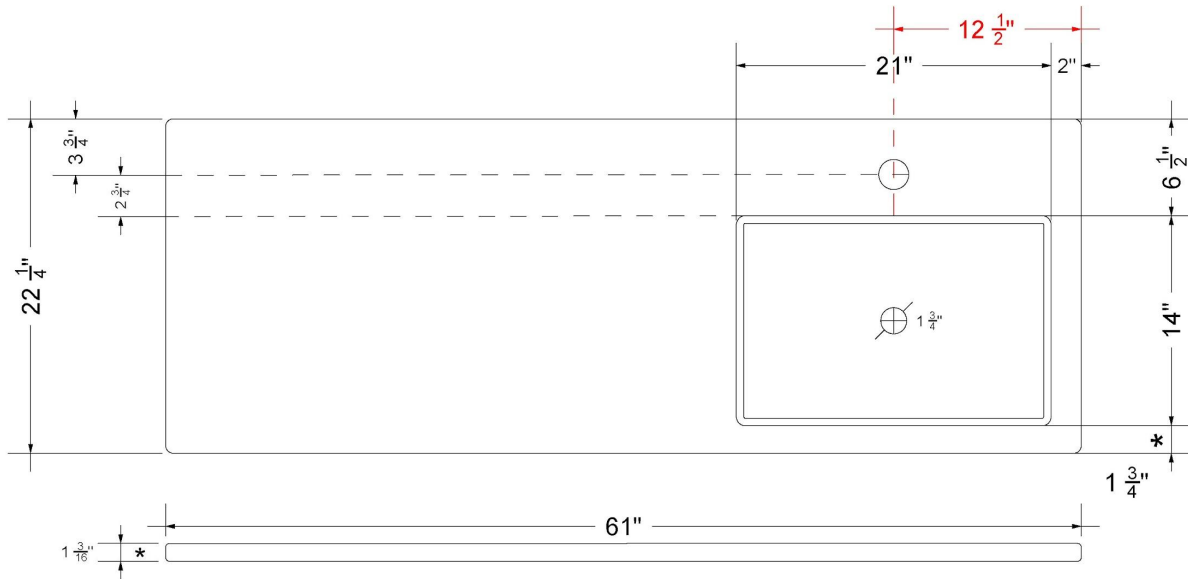

Technical Information

All product dimensions are nominal.

- Installation: Vanity Top
- Number of deck holes: 1

Notes

Install this product according to the installation instructions.