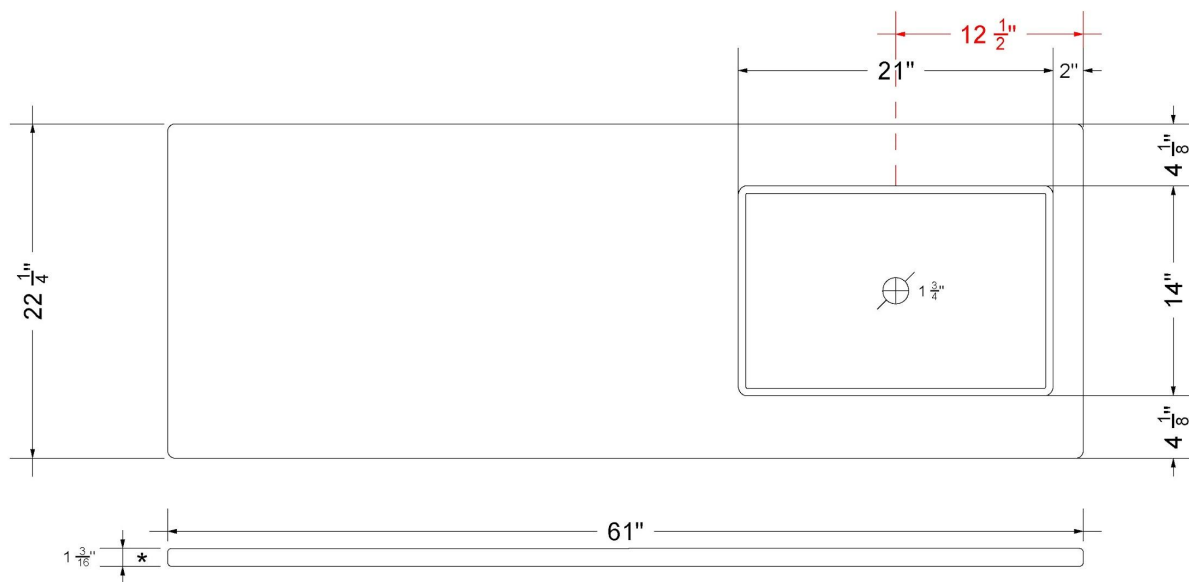

VANDERLOC

61" SILESTONE® QUARTZ VANITY TOP - Desert Silver
Single Vigo Right Offset Sink (No faucet hole)

CV-61-S1RO-NH.ds

Technical Information

All product dimensions are nominal.

- Installation: Vanity Top
- Number of deck holes: 0

Notes

Install this product according to the installation instructions.