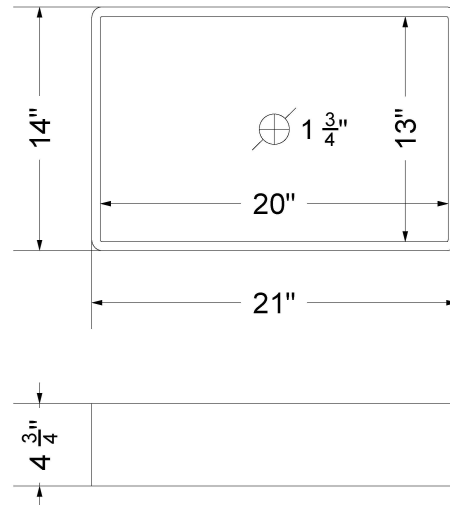

Notes

Install this product according to the installation instructions.

Sink Specifications

- 4-3/4" (82.61mm) deep
- 1-3/4" (6.35mm) drain opening
- Minimum cabinet size: 24"

VANDERLOC

61" SILESTONE® QUARTZ VANITY TOP - Ethereal Glow
Single Vigo Right Offset Sink (Single faucet hole)