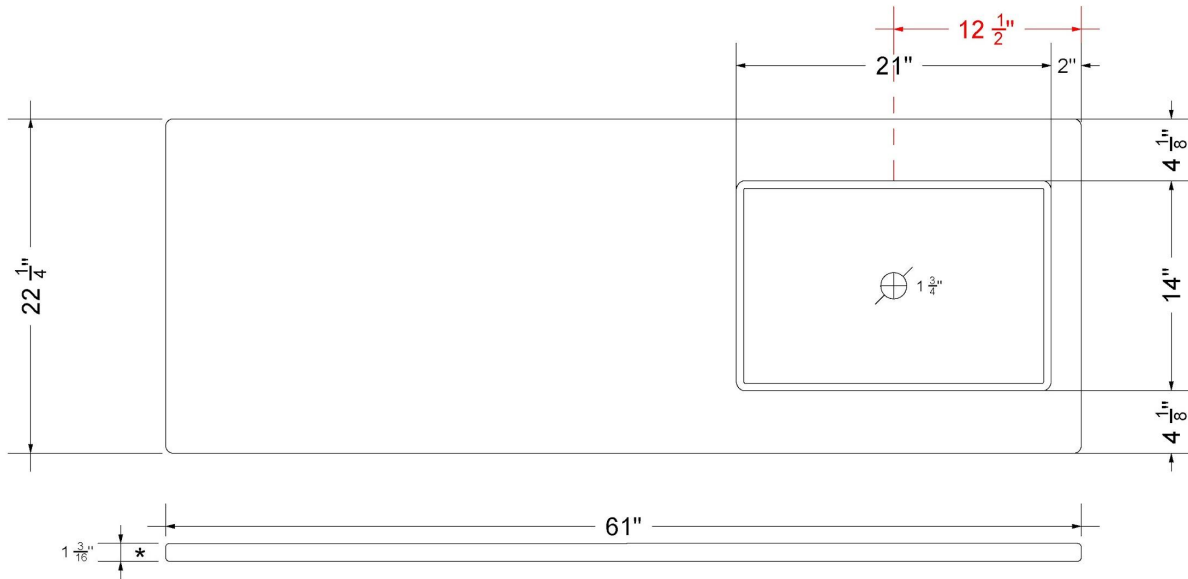

VANDERLOC

61" SILESTONE® QUARTZ VANITY TOP - Helix
Single Vigo Right Offset Sink (No faucet hole)

CV-61-S1RO-NH.he

Technical Information

All product dimensions are nominal.

- Installation: Vanity Top
- Number of deck holes: 0

Notes

Install this product according to the installation instructions.