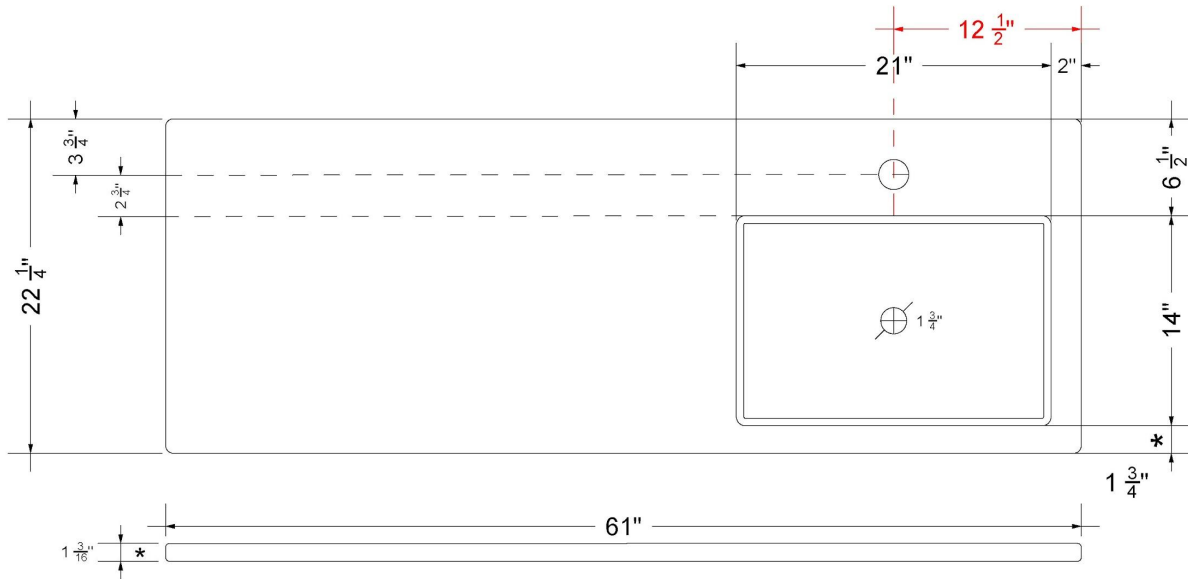

VANDERLOC

61" SILESTONE® QUARTZ VANITY TOP - Desert Silver

Single Vigo Right Offset Sink (Single faucet hole)

CV-61-S1RO-SH.ds

Technical Information

All product dimensions are nominal.

- Installation: Vanity Top
- Number of deck holes: 1