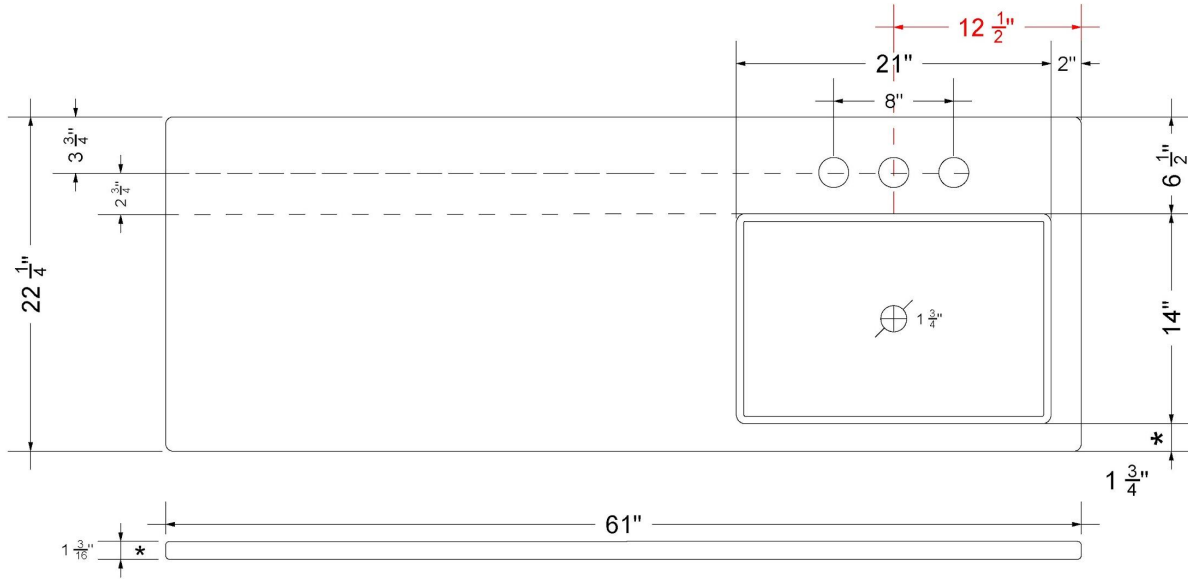

Technical Information

All product dimensions are nominal.

- Installation: Vanity Top
- Number of deck holes: 3

Notes

Install this product according to the installation instructions.