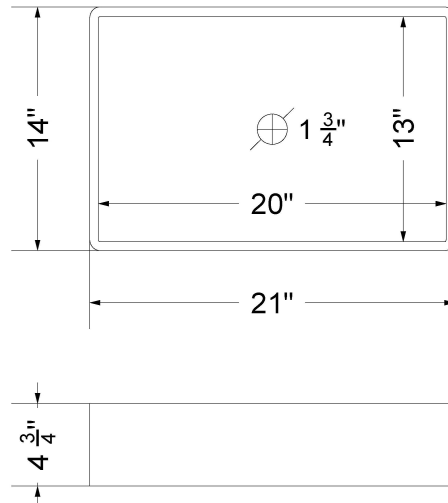

Sink Specifications

- 4-3/4" (82.61mm) deep
- 1-3/4" (6.35mm) drain opening
- Minimum cabinet size: 24"