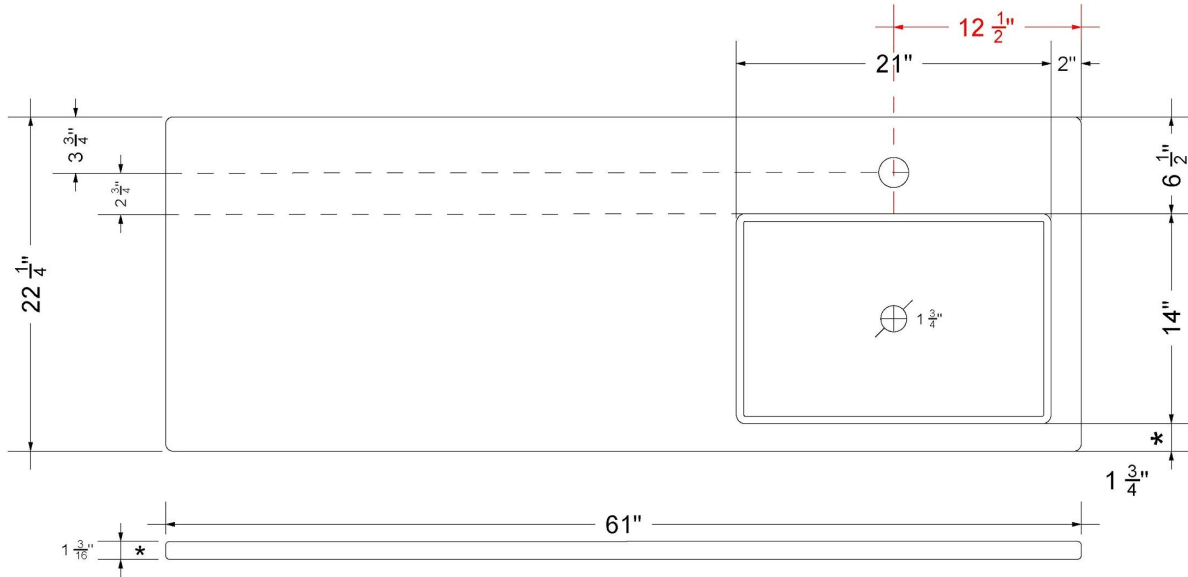

Technical Information

All product dimensions are nominal.

- Installation: Vanity Top
- Number of deck holes: 1

Notes

Install this product according to the installation instructions.