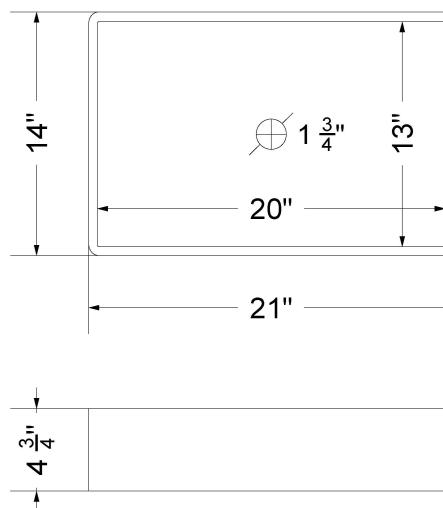

Notes

Install this product according to the installation instructions.

Sink Specifications

- 4-3/4" (82.61mm) deep
- 1-3/4" (6.35mm) drain opening
- Minimum cabinet size: 24"

Vanderloc® reserves the right to make revisions without notice to product specifications. For the most current Specification Sheet, go to www.vanderloc.com