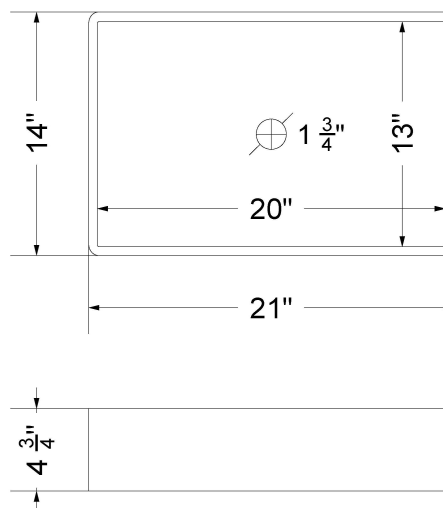

CV-61-S1RO-SH.ec

Technical Information

All product dimensions are nominal.

- Installation: Vanity Top
- Number of deck holes: 1

Notes

Install this product according to the installation instructions.

Sink Specifications