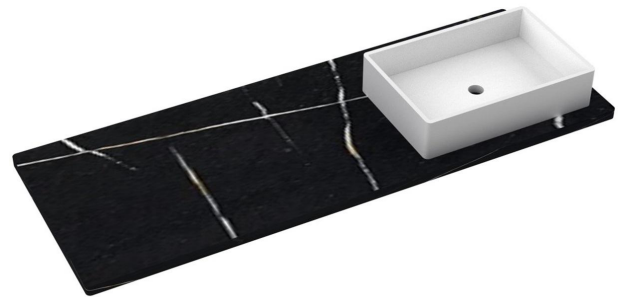

VANDERLOC

61" SILESTONE® QUARTZ VANITY TOP - Eternal Noir
Single Vigo Right Offset Sink (Widespread faucet hole)

CV-61-S1RO-WS.en

Features

- Matte Stone™ Vessel Sink
- Single and widespread faucet

Material

- Silestone® Quartz
- White Matte Stone™

Installation

- Vanity top
- Widespread faucet hole

Included Products

- Vigo Magnolia Matte Stone™ Vessel Bathroom Sink

Optional Products

- C-61B.en Silestone® Quartz backsplash

Codes/Standards

- N/A

Vanderloc® One-Year Limited Warranty

- For product warranty information visit www.vanderloc.com

Available Colors/Finishes

Color tiles intended for reference only.

Color	Code	Description
	DS	Desert Silver
	EC	Eternal Charcoal
	EN	Eternal Noir
	EG	Ethereal Glow
	HE	Helix
	WZ	White Zeus