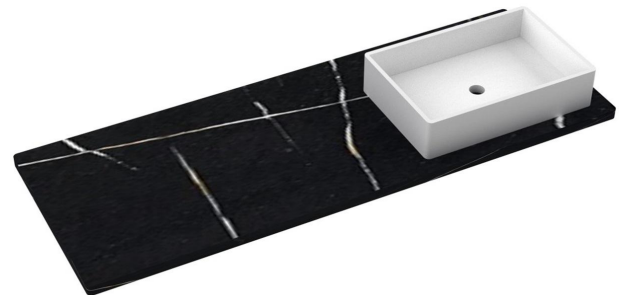

VANDERLOC

61" SILESTONE® QUARTZ VANITY TOP - Eternal Noir Single Vigo Right Offset Sink (Single faucet hole)

CV-61-S1RO-SH.en

Features

- Matte Stone™ Vessel Sink
- Single and widespread faucet

Material

- Silestone® Quartz
- White Matte Stone™

Installation

- Vanity top
- Single faucet hole

Included Products

- Vigo Magnolia Matte Stone™ Vessel Bathroom Sink

Optional Products

- C-61B.en Silestone® Quartz backsplash

Codes/Standards

- N/A

Vanderloc® One-Year Limited Warranty

- For product warranty information visit www.vanderloc.com

Available Colors/Finishes

Color tiles intended for reference only.

Color	Code	Description
	DS	Desert Silver
	EC	Eternal Charcoal
	EN	Eternal Noir
	EG	Ethereal Glow
	HE	Helix
	WZ	White Zeus