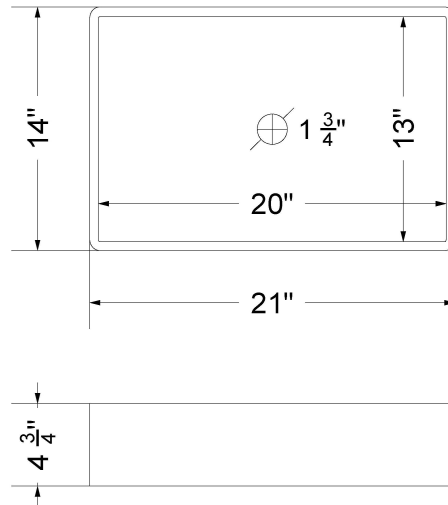

All product dimensions are nominal.

- Installation: Vanity Top
- Number of deck holes: 0

Notes

Install this product according to the installation instructions.

Sink Specifications

- 4-3/4" (82.61mm) deep
- 1-3/4" (6.35mm) drain opening
- Minimum cabinet size: 24"