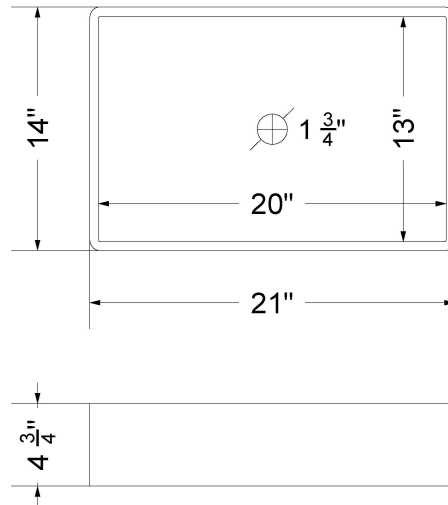

CV-61-S1RO-SH.ec

Technical Information

All product dimensions are nominal.

- Installation: Vanity Top
- Number of deck holes: 1

Notes

Install this product according to the installation instructions.

Sink Specifications

Technical Information

All product dimensions are nominal.

- Installation: Vanity Top
- Number of deck holes: 3

Notes

Install this product according to the installation instructions.

Sink Specifications

- 4-3/4" (82.61mm) deep
- 1-3/4" (6.35mm) drain opening
- Minimum cabinet size: 24"