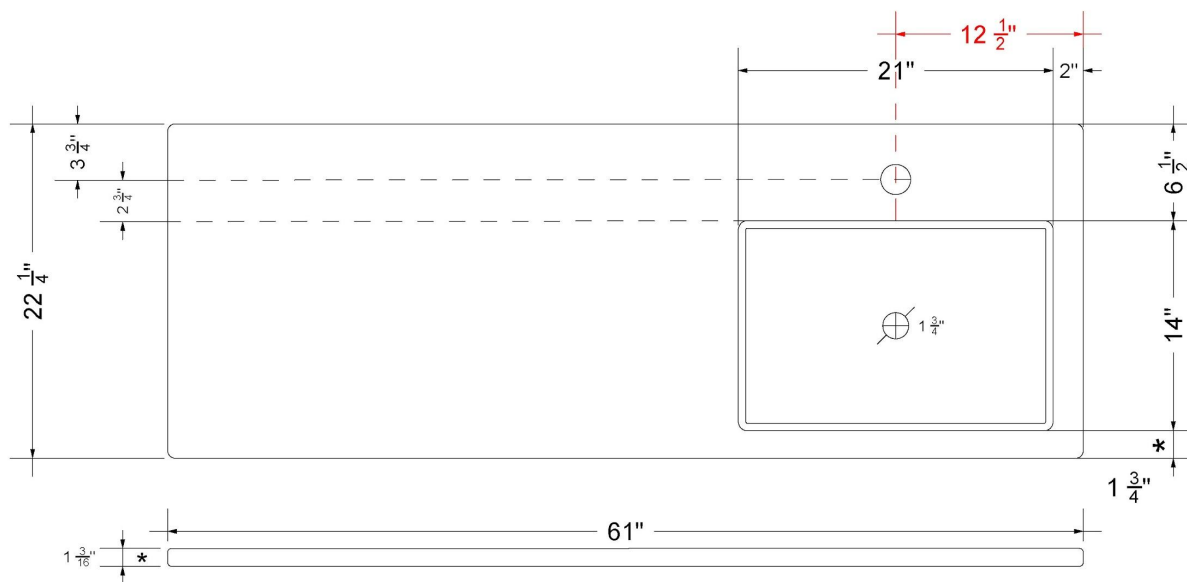

CV-61-S1RO-SH.ec

Technical Information

All product dimensions are nominal.

- Installation: Vanity Top
- Number of deck holes: 1

Notes

Install this product according to the installation instructions.

Sink Specifications