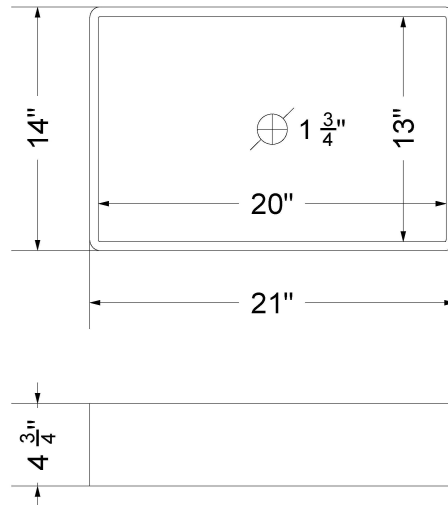

CV-61-S1RO-SH.ec

Technical Information

All product dimensions are nominal.

- Installation: Vanity Top
- Number of deck holes: 1

Notes

Install this product according to the installation instructions.

Sink Specifications

All product dimensions are nominal.

- Installation: Vanity Top
- Number of deck holes: 1

Notes

Install this product according to the installation instructions.

Sink Specifications

- 4-3/4" (82.61mm) deep
- 1-3/4" (6.35mm) drain opening
- Minimum cabinet size: 24"

All product dimensions are nominal.

- Installation: Vanity Top
- Number of deck holes: 3

Notes

Install this product according to the installation instructions.

Sink Specifications

- 4-3/4" (82.61mm) deep
- 1-3/4" (6.35mm) drain opening
- Minimum cabinet size: 24"