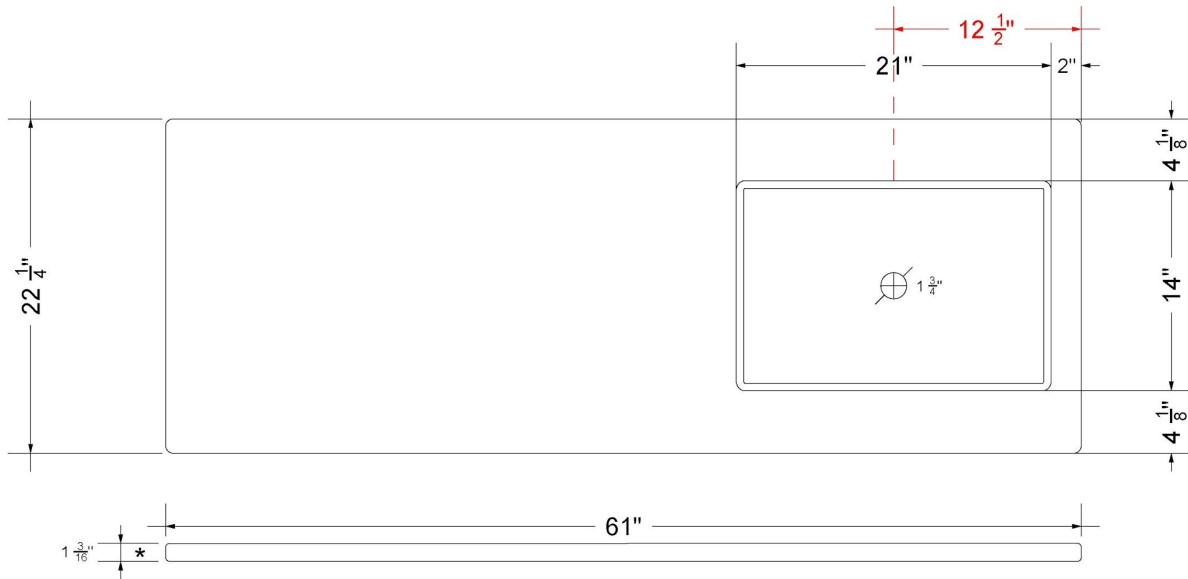

Single Vigo Right Offset Sink (No faucet hole)

CV-61-S1RO-NH.en

Technical Information

All product dimensions are nominal.

- Installation: Vanity Top
- Number of deck holes: 0

Notes

Install this product according to the installation instructions.