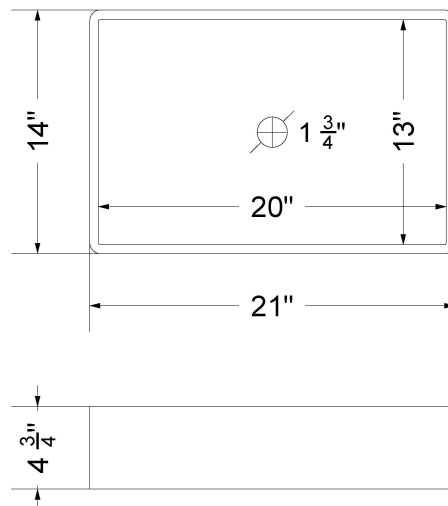

Sink Specifications

- 4-3/4" (82.61mm) deep
- 1-3/4" (6.35mm) drain opening
- Minimum cabinet size: 24"