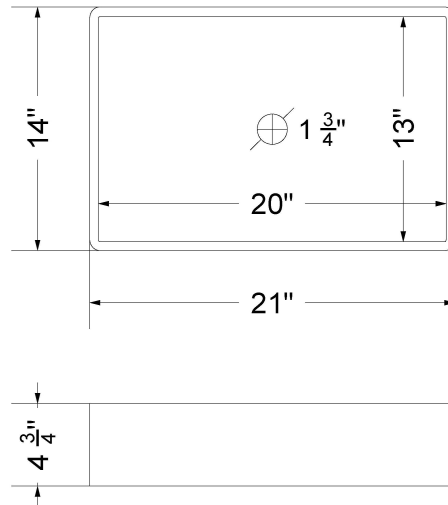

All product dimensions are nominal.

- Installation: Vanity Top
- Number of deck holes: 1

Notes

Install this product according to the installation instructions.

Sink Specifications

- 4-3/4" (82.61mm) deep
- 1-3/4" (6.35mm) drain opening
- Minimum cabinet size: 24"