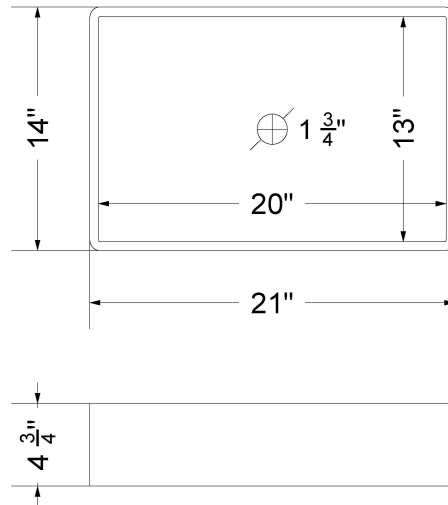

All product dimensions are nominal.

- Installation: Vanity Top
- Number of deck holes: 1

Notes

Install this product according to the installation instructions.

Sink Specifications

- 4-3/4" (82.61mm) deep
- 1-3/4" (6.35mm) drain opening
- Minimum cabinet size: 24"

Technical Information

All product dimensions are nominal.

- Installation: Vanity Top
- Number of deck holes: 3

Notes

Install this product according to the installation instructions.

Sink Specifications

- 4-3/4" (82.61mm) deep
- 1-3/4" (6.35mm) drain opening
- Minimum cabinet size: 24"