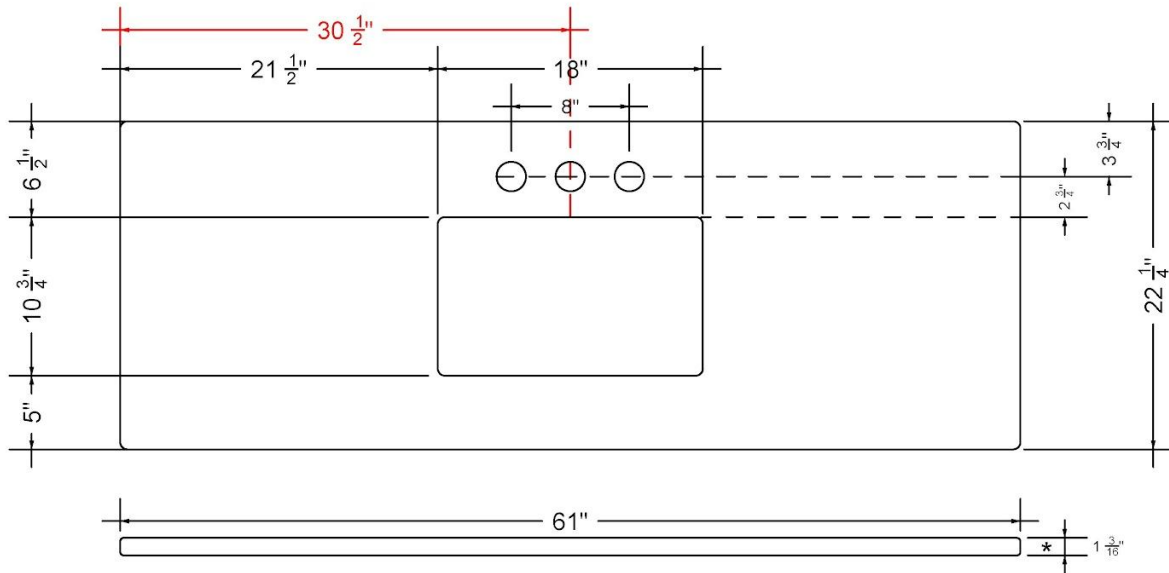

Technical Information

All product dimensions are nominal.

- Installation: Vanity Top
- Number of deck holes: 3

Notes

Install this product according to the installation instructions.