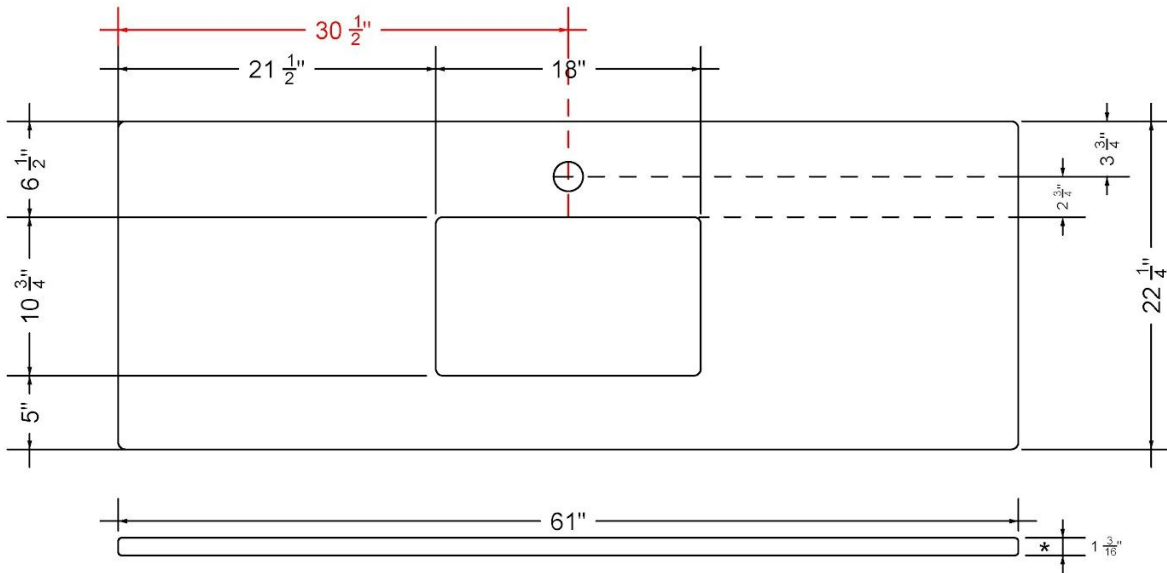

VANDERLOC

61" SILESTONE® QUARTZ VANITY TOP - Eternal Charcoal Single Rectangle Centered Sink (Single faucet hole)

C-61-SRC-SH.ec

Technical Information

All product dimensions are nominal.

- Installation: Vanity Top
- Number of deck holes: 1

Notes

Install this product according to the installation instructions.