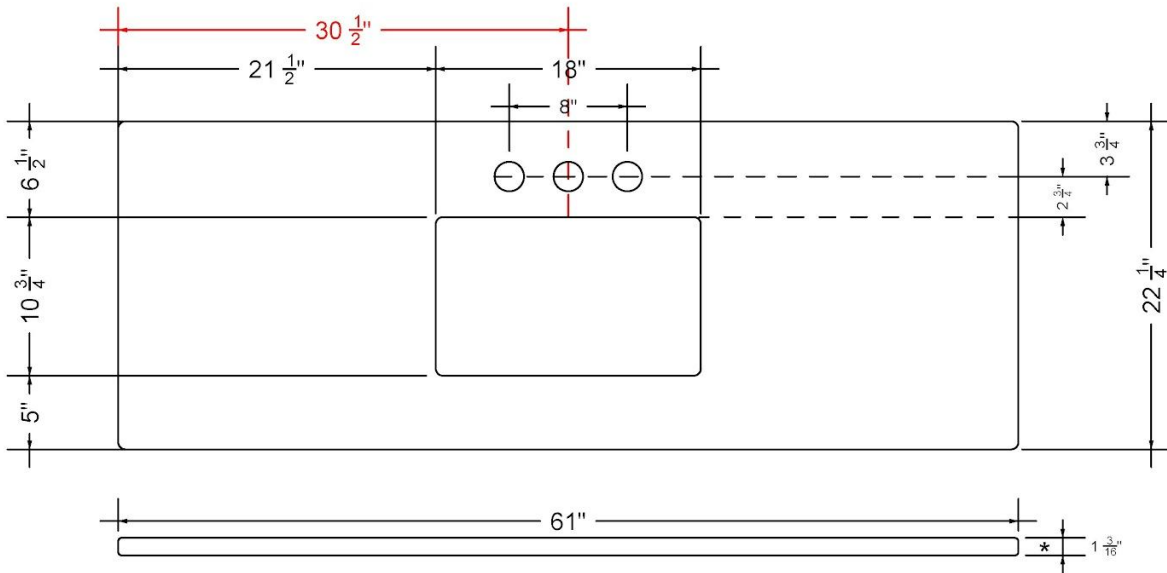

Technical Information

All product dimensions are nominal.

- Installation: Vanity Top
- Number of deck holes: 3

Notes

Install this product according to the installation instructions.