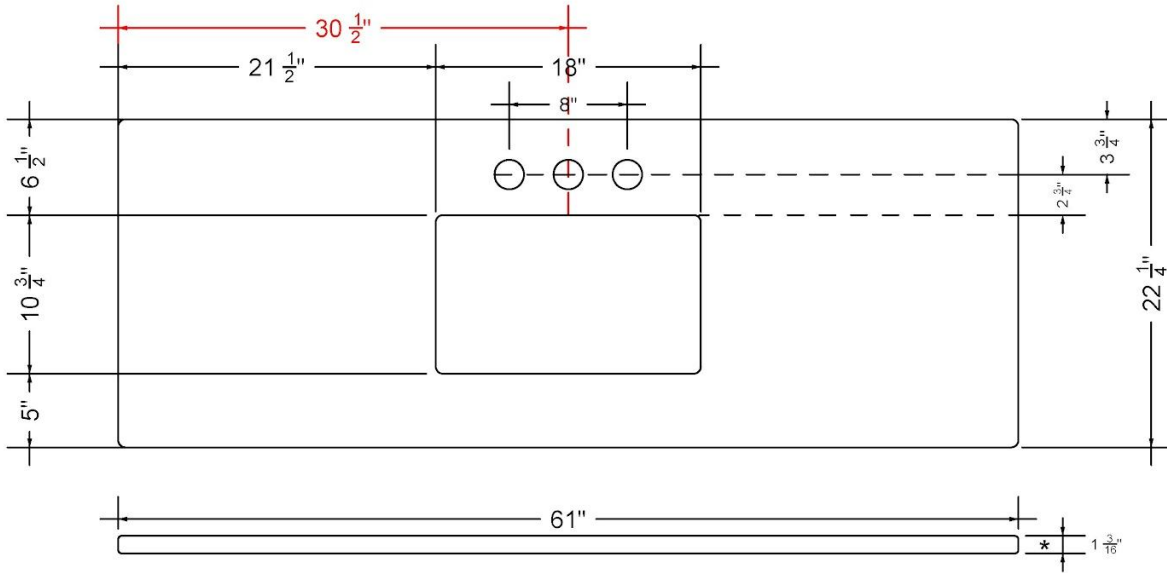

# VANDERLOC

61" SILESTONE® QUARTZ VANITY TOP - White Zeus  
Single Rectangle Centered Sink (Widespread faucet hole)

**C-61-SRC-WS.wz**