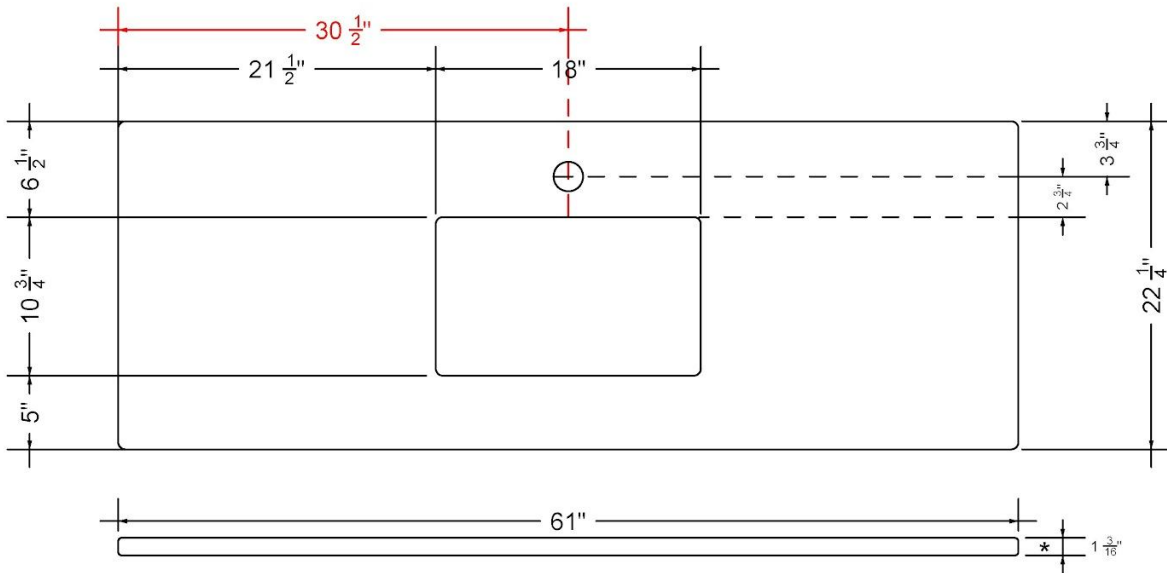

Technical Information

All product dimensions are nominal.

- Installation: Vanity Top
- Number of deck holes: 1

Notes

Install this product according to the installation instructions.