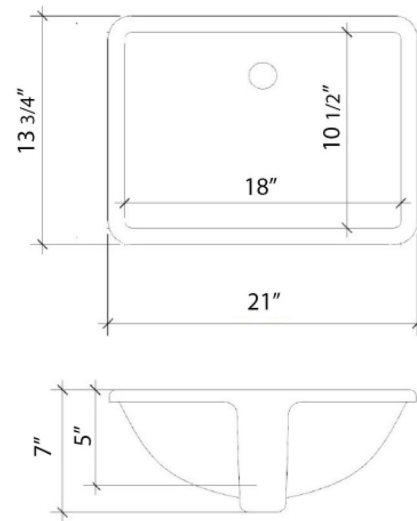

Sink Specifications

- 8" (203mm) deep
- 1-11/16" (61mm) drain opening
- Minimum cabinet size: 21"