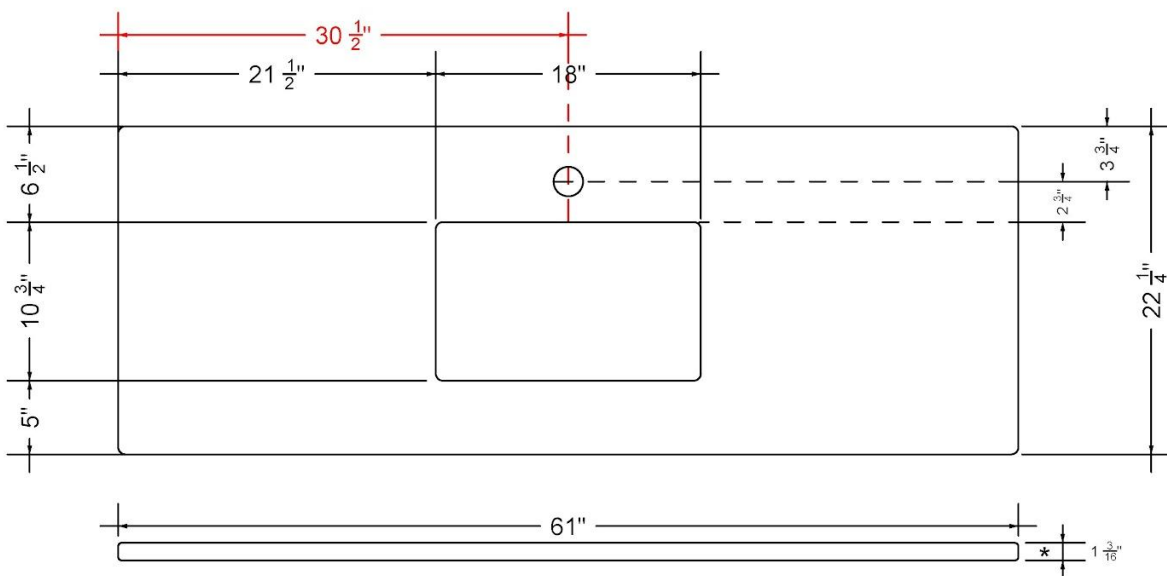

Technical Information

All product dimensions are nominal.

- Installation: Vanity Top
- Number of deck holes: 1

Notes

Install this product according to the installation instructions.