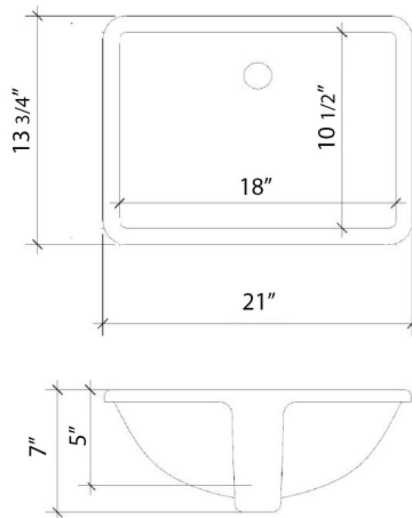

Sink Specifications

- 8" (203mm) deep
- 1-11/16" (61mm) drain opening
- Minimum cabinet size: 21"