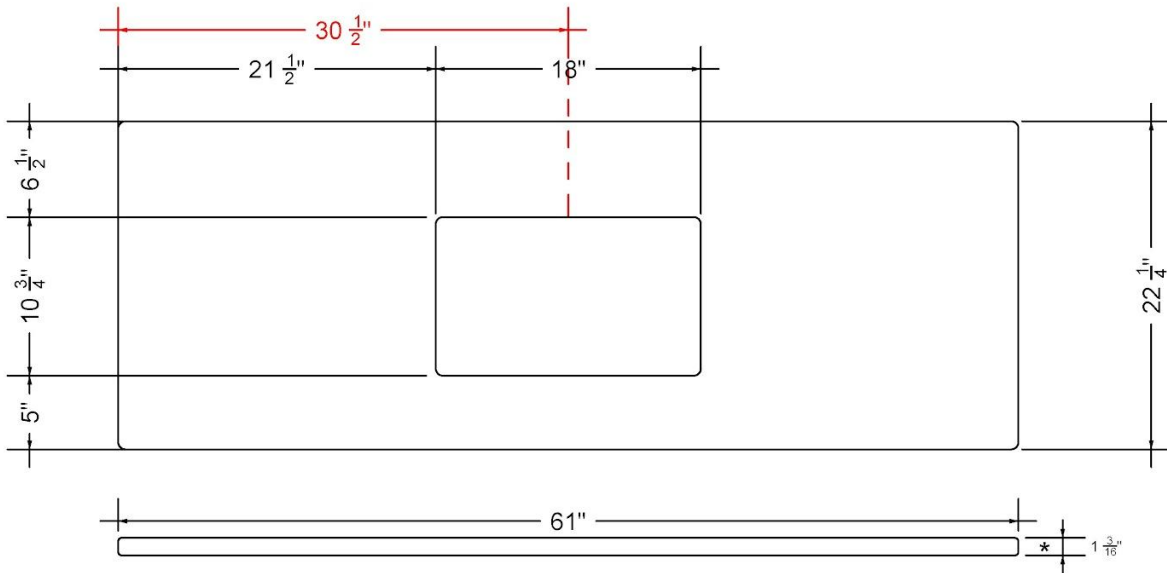

## Technical Information

All product dimensions are nominal.

- Installation: Vanity Top
- Number of deck holes: 0