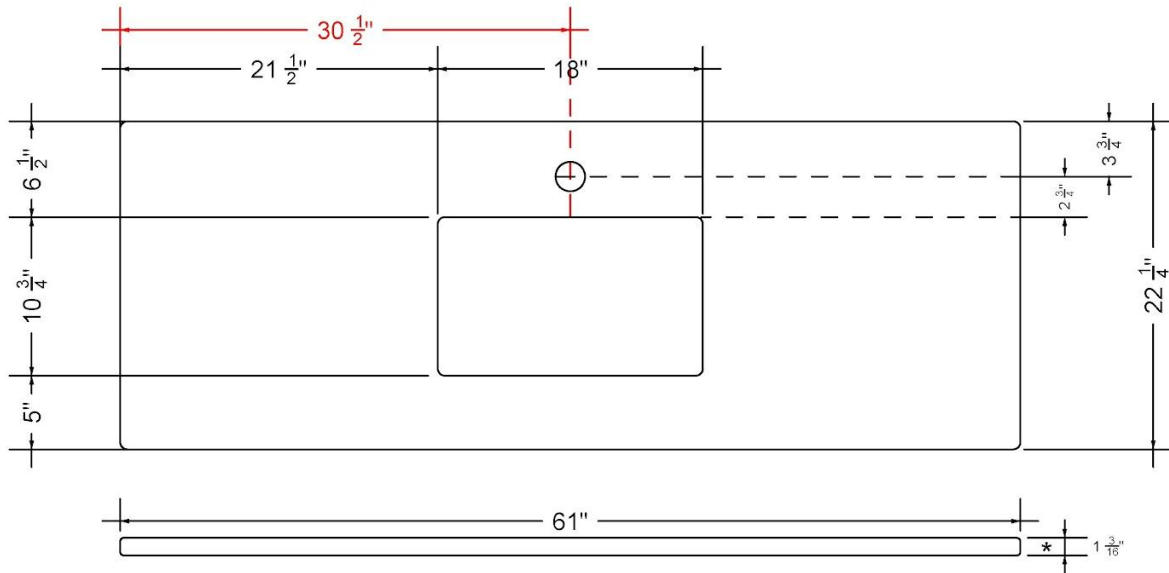

## Technical Information

All product dimensions are nominal.

- Installation: Vanity Top
- Number of deck holes: 1