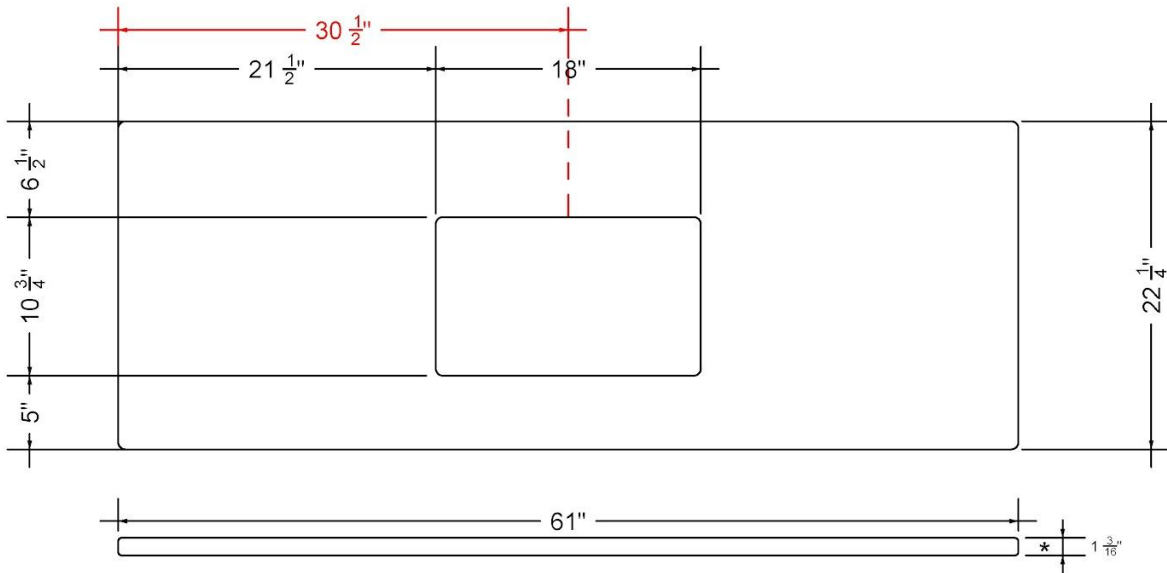

### Technical Information

All product dimensions are nominal.

- Installation: Vanity Top
- Number of deck holes: 0