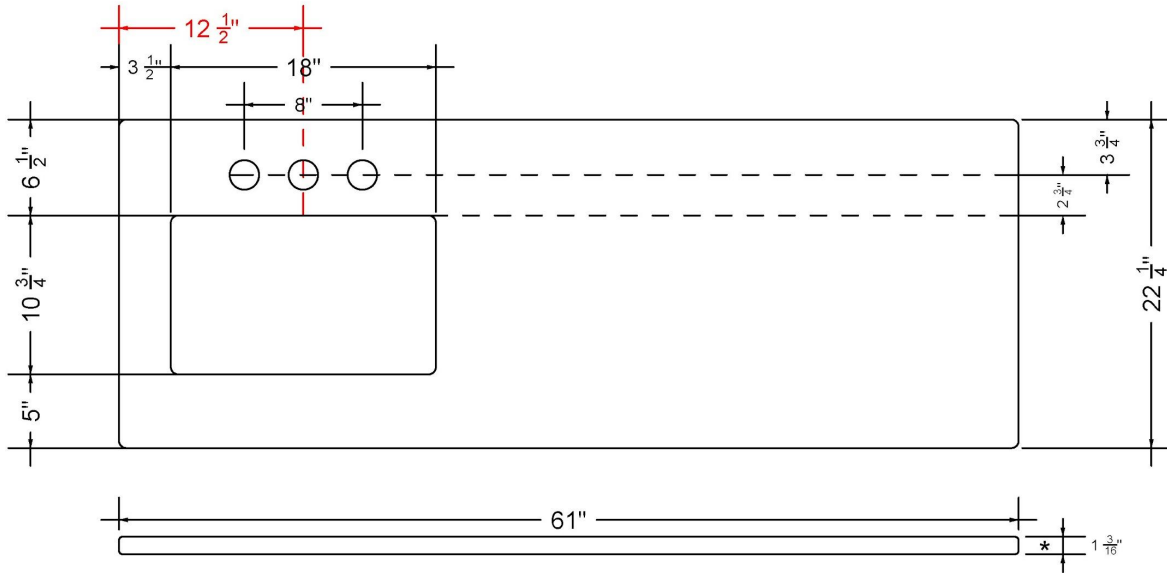

Technical Information

All product dimensions are nominal.

- Installation: Vanity Top
- Number of deck holes: 3

Notes

Install this product according to the installation instructions.