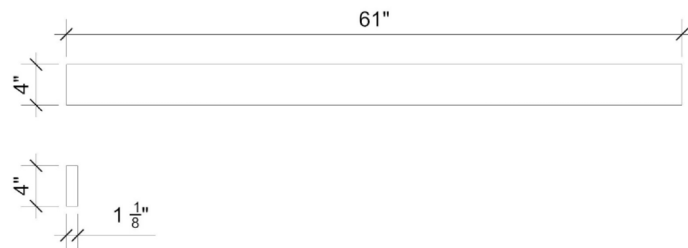

VANDERLOC

61" Quartz Backsplash Ethereal Glow **C-61B.eg**

Features

- 4" Quartz Backsplash

Material

- Silestone® Quartz

Codes/Standards

- None Applicable

Notes

- Install this product according to the installation instructions

Technical Information

- All product dimensions are nominal

Vanderloc® One-Year Limited Warranty

- For product warranty information visit www.vanderloc.com

Available Colors/Finishes

Color tiles intended for reference only.

Color	Code	Description
	DS	Desert Silver
	EC	Eternal Charcoal
	EN	Eternal Noir
	EG	Ethereal Glow
	HE	Helix
	WZ	White Zeus