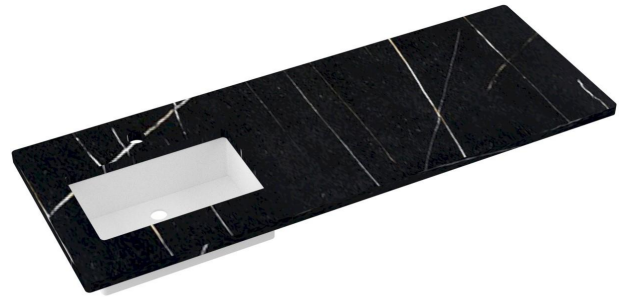

C-61-SRLO-SH.en

Features

- Square sink cutout
- Single and widespread faucet

Material

- Silestone® Quartz

Installation

- Vanity top
- Single faucet hole
- Vanderloc® Rectangle Sink

Included Products

- Vanderloc® Rectangle Sink (White Porcelain)
- Sink mounting hardware (screws)

Optional Products

- C-61B.en Silestone® Quartz backsplash

Codes/Standards

- N/A

Vanderloc® One-Year Limited Warranty

- For product warranty information visit www.vanderloc.com