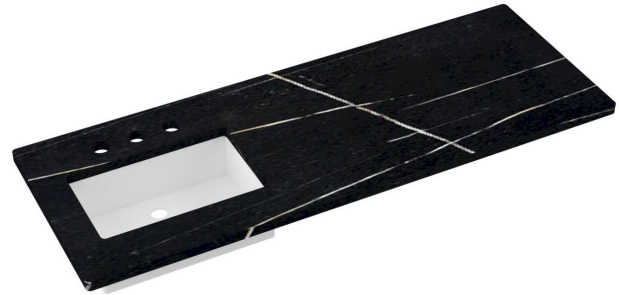

- Vanderloc® Rectangle Sink (White Porcelain)
- Sink mounting hardware (screws)

Optional Products

- C-61B.en Silestone® Quartz backsplash

Codes/Standards

- N/A

Vanderloc® One-Year Limited Warranty

- For product warranty information visit www.vanderloc.com