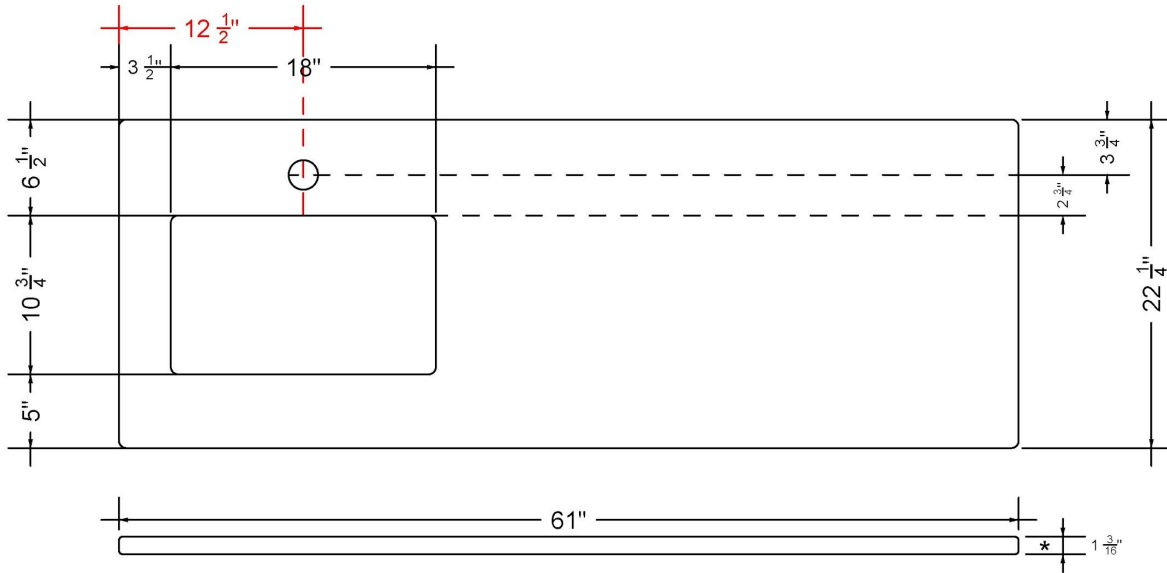

Technical Information

All product dimensions are nominal.

- Installation: Vanity Top
- Number of deck holes: 1

Notes

Install this product according to the installation instructions.

Sink Specifications

- 8" (203mm) deep
- 1-11/16" (61mm) drain opening
- Minimum cabinet size: 21"