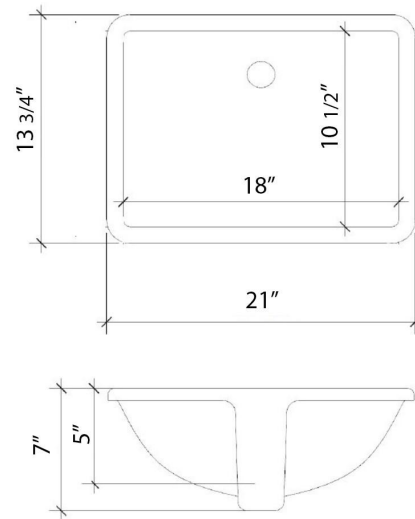

Technical Information

All product dimensions are nominal.

- Installation: Vanity Top
- Number of deck holes: 1

Notes

Install this product according to the installation instructions.

Sink Specifications

- 8" (203mm) deep
- 1-11/16" (61mm) drain opening
- Minimum cabinet size: 21"

All product dimensions are nominal.

- Installation: Vanity Top
- Number of deck holes: 1

Notes

Install this product according to the installation instructions.

Sink Specifications

- 8" (203mm) deep
- 1-11/16" (61mm) drain opening
- Minimum cabinet size: 21"