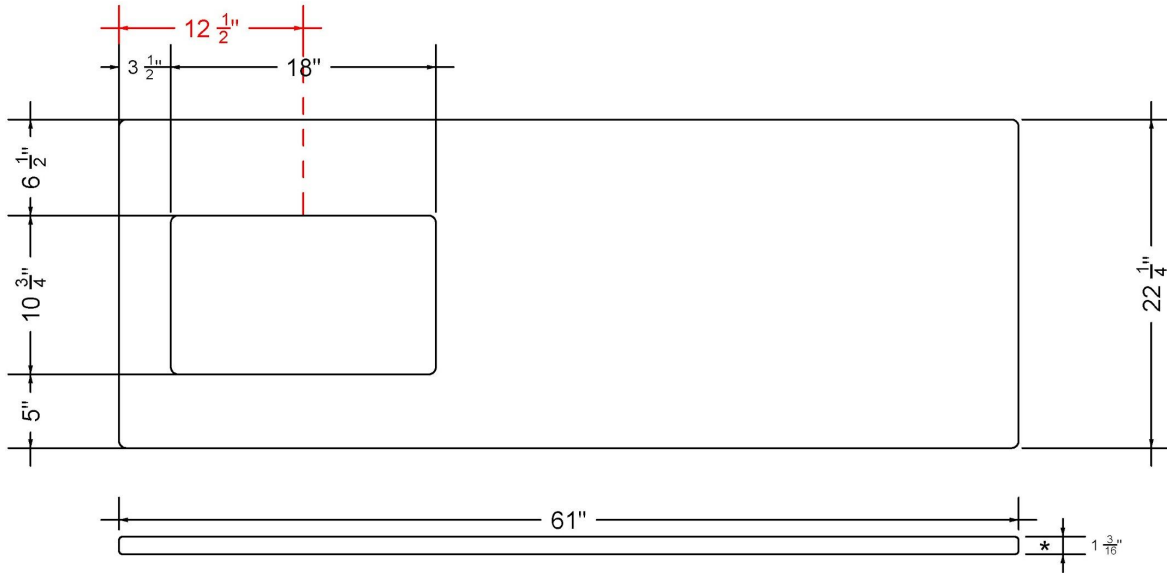

Technical Information

All product dimensions are nominal.

- Installation: Vanity Top
- Number of deck holes: 0

Notes

Install this product according to the installation instructions.