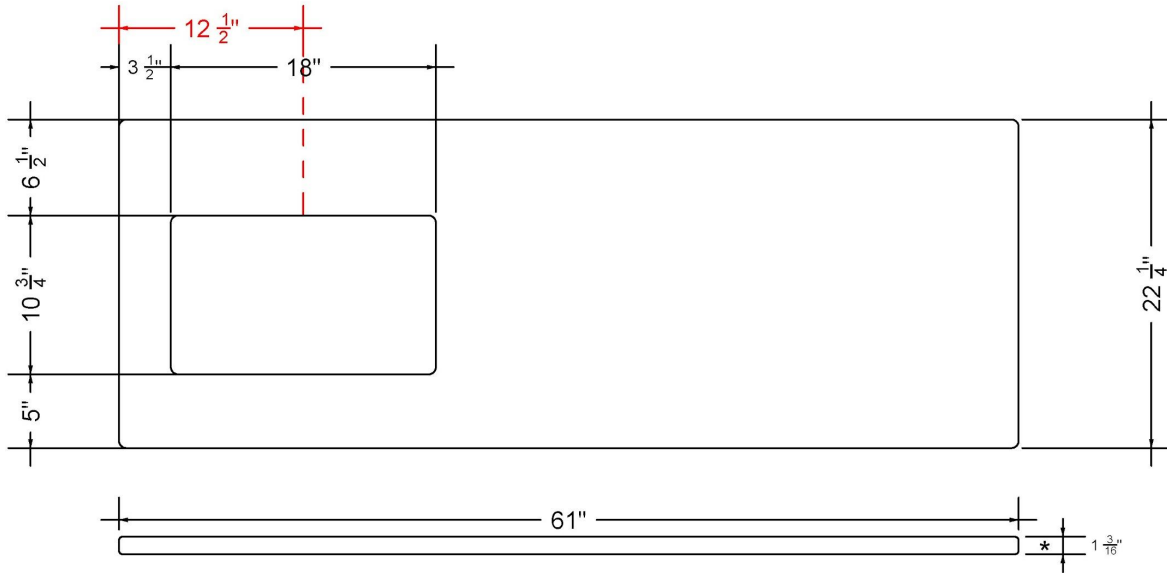

Technical Information

All product dimensions are nominal.

- Installation: Vanity Top
- Number of deck holes: 0

Notes

Install this product according to the installation instructions.

Sink Specifications

- 8" (203mm) deep
- 1-11/16" (61mm) drain opening
- Minimum cabinet size: 21"