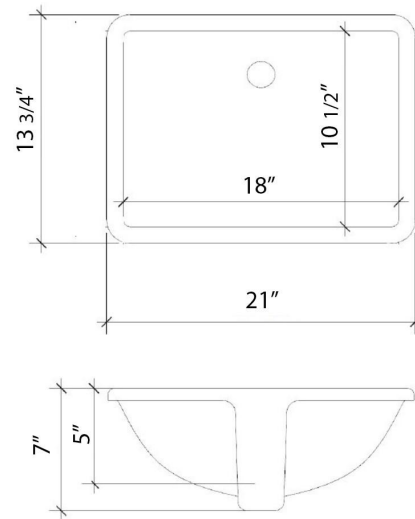

Technical Information

All product dimensions are nominal.

- Installation: Vanity Top
- Number of deck holes: 1

Notes

Install this product according to the installation instructions.

Sink Specifications

- 8" (203mm) deep
- 1-11/16" (61mm) drain opening
- Minimum cabinet size: 21"

Technical Information

All product dimensions are nominal.

- Installation: Vanity Top
- Number of deck holes: 3

Notes

Install this product according to the installation instructions.

Sink Specifications

- 8" (203mm) deep
- 1-11/16" (61mm) drain opening
- Minimum cabinet size: 21"

All product dimensions are nominal.

- Installation: Vanity Top
- Number of deck holes: 3

Notes

Install this product according to the installation instructions.

Sink Specifications

- 8" (203mm) deep
- 1-11/16" (61mm) drain opening
- Minimum cabinet size: 21"

Technical Information

All product dimensions are nominal.

- Installation: Vanity Top
- Number of deck holes: 0

Notes

Install this product according to the installation instructions.

Sink Specifications

- 8" (203mm) deep
- 1-11/16" (61mm) drain opening
- Minimum cabinet size: 21"