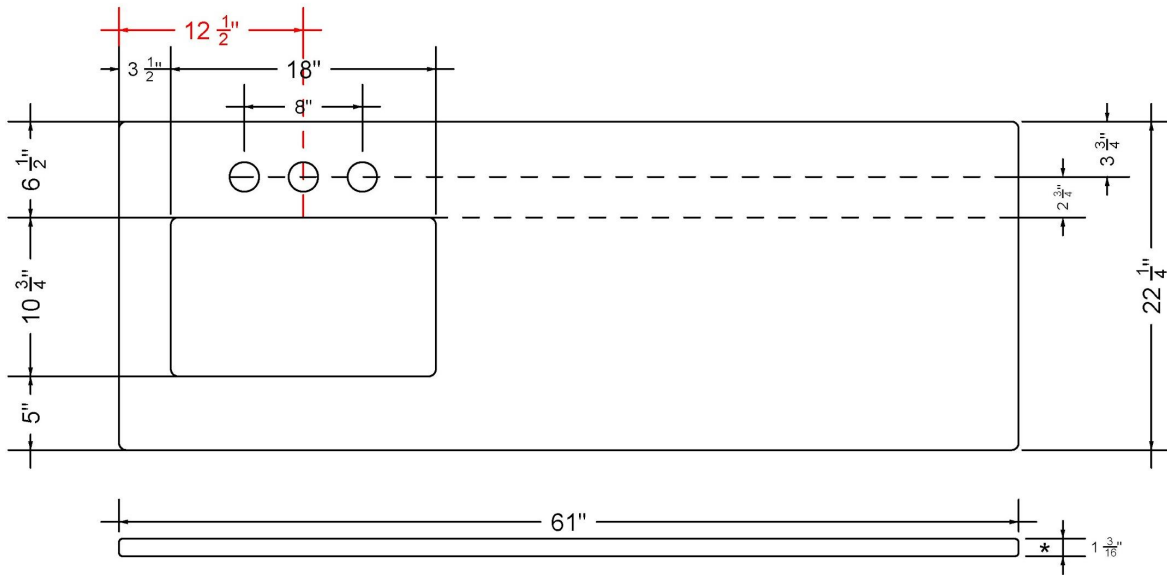

VANDERLOC

61" SILESTONE® QUARTZ VANITY TOP - Ethereal Glow
Single Rectangle Left Offset Sink (Widespread faucet hole)

C-61-SRLO-WS.eg

Technical Information

All product dimensions are nominal.

- Installation: Vanity Top
- Number of deck holes: 3

Notes

Install this product according to the installation instructions.