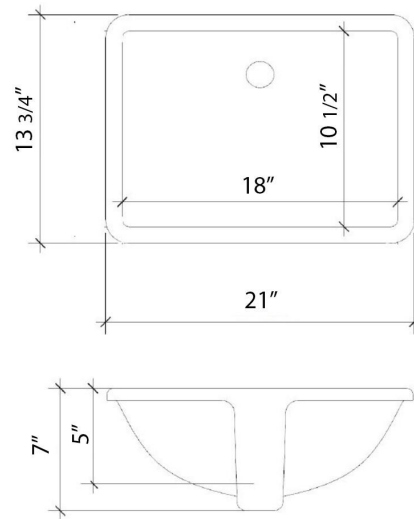

Technical Information

All product dimensions are nominal.

- Installation: Vanity Top
- Number of deck holes: 1

Notes

Install this product according to the installation instructions.

Sink Specifications

- 8" (203mm) deep
- 1-11/16" (61mm) drain opening
- Minimum cabinet size: 21"

All product dimensions are nominal.

- Installation: Vanity Top
- Number of deck holes: 1

Notes

Install this product according to the installation instructions.

Sink Specifications

- 8" (203mm) deep
- 1-11/16" (61mm) drain opening
- Minimum cabinet size: 21"

Technical Information

All product dimensions are nominal.

- Installation: Vanity Top
- Number of deck holes: 3

Notes

Install this product according to the installation instructions.

Sink Specifications

- 8" (203mm) deep
- 1-11/16" (61mm) drain opening
- Minimum cabinet size: 21"