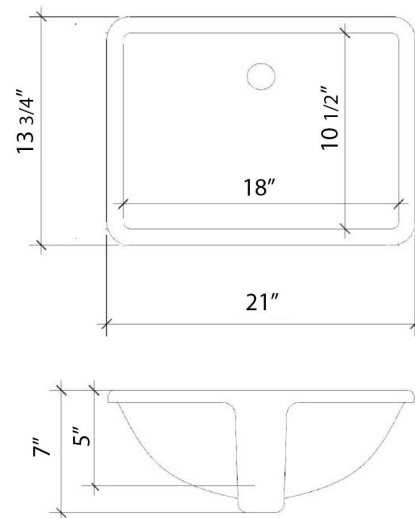

All product dimensions are nominal.

- Installation: Vanity Top
- Number of deck holes: 1

Notes

Install this product according to the installation instructions.

Sink Specifications

- 8" (203mm) deep
- 1-11/16" (61mm) drain opening
- Minimum cabinet size: 21"

Technical Information

All product dimensions are nominal.

- Installation: Vanity Top
- Number of deck holes: 1

Notes

Install this product according to the installation instructions.

Sink Specifications

- 8" (203mm) deep
- 1-11/16" (61mm) drain opening
- Minimum cabinet size: 21"

Notes

Install this product according to the installation instructions.

Sink Specifications

- 8" (203mm) deep
- 1-11/16" (61mm) drain opening
- Minimum cabinet size: 21"

VANDERLOC

61" SILESTONE® QUARTZ VANITY TOP - Helix
Single Rectangle Left Offset Sink (Widespread faucet hole)