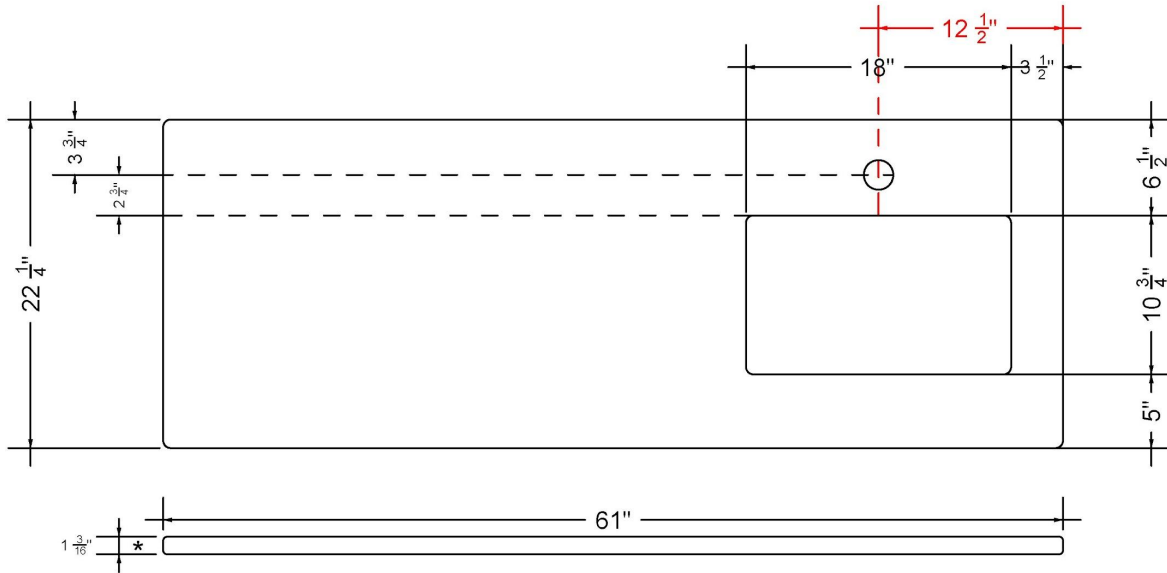

Technical Information

All product dimensions are nominal.

- Installation: Vanity Top
- Number of deck holes: 1

Notes

Install this product according to the installation instructions.

Sink Specifications

- 8" (203mm) deep
- 1-11/16" (61mm) drain opening
- Minimum cabinet size: 21"