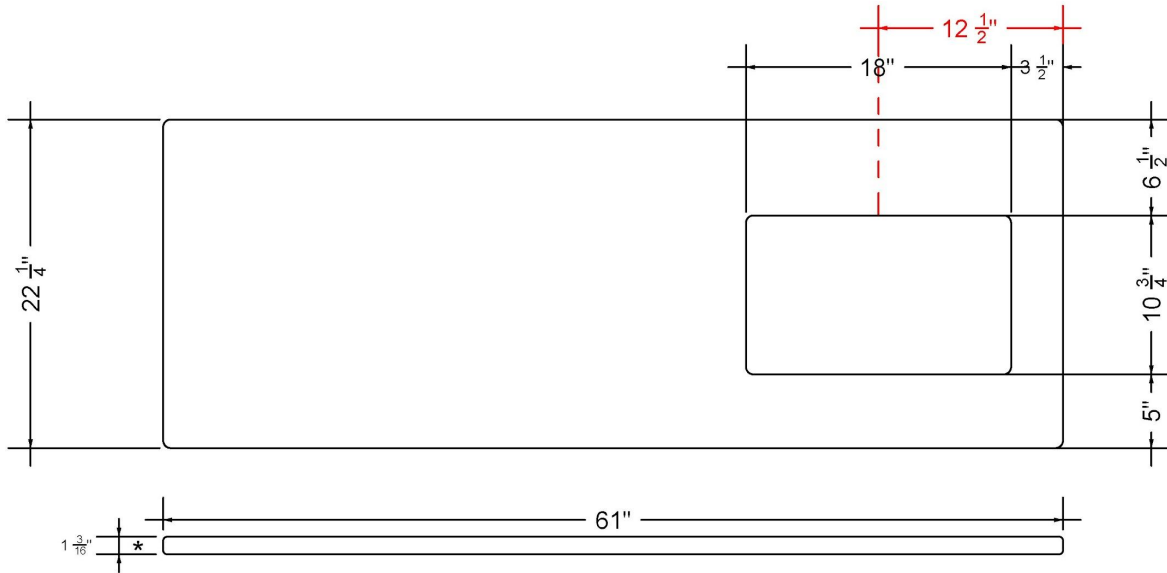

VANDERLOC

61" SILESTONE® QUARTZ VANITY TOP - Desert Silver

Single Rectangle Right Offset Sink (No faucet hole)

C-61-SRRO-NH.ds

Technical Information

All product dimensions are nominal.

- Installation: Vanity Top
- Number of deck holes: 0

Notes

Install this product according to the installation instructions.