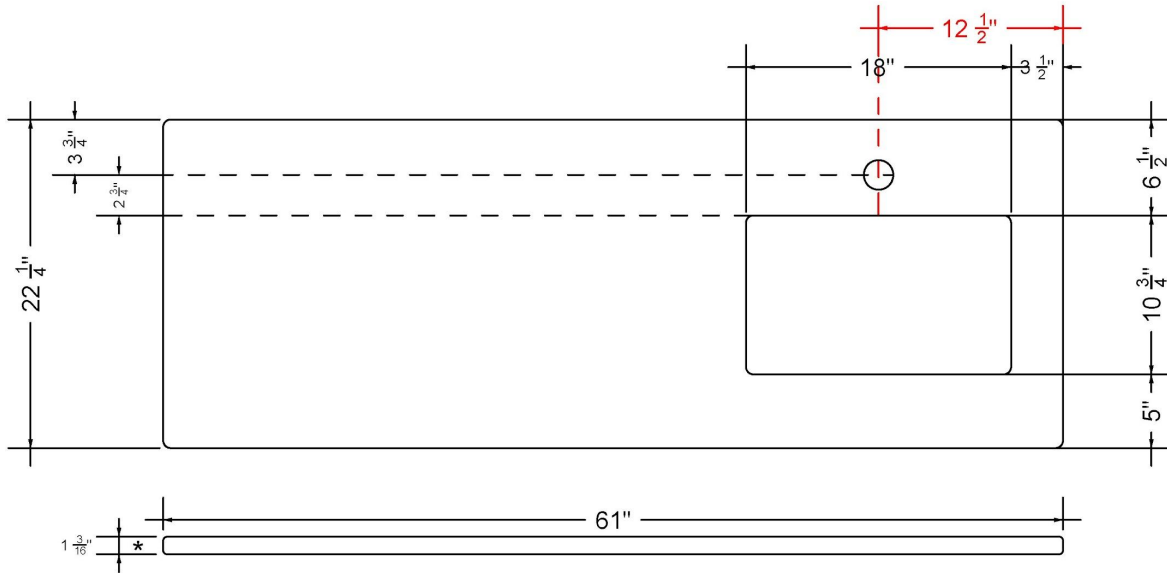

VANDERLOC

61" SILESTONE® QUARTZ VANITY TOP - Eternal Charcoal
Single Rectangle Right Offset Sink (Single faucet hole)

C-61-SRRO-SH.ec

Technical Information

All product dimensions are nominal.

- Installation: Vanity Top
- Number of deck holes: 1