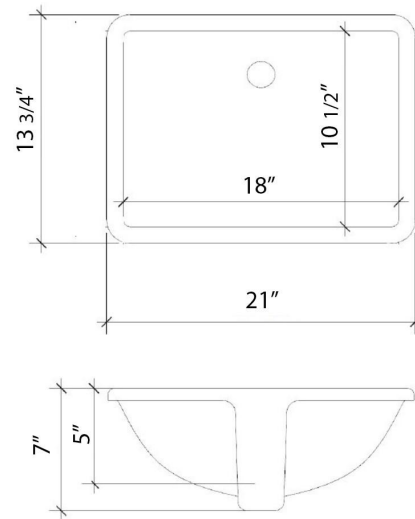

Technical Information

All product dimensions are nominal.

- Installation: Vanity Top
- Number of deck holes: 1

Notes

Install this product according to the installation instructions.

Sink Specifications

- 8" (203mm) deep
- 1-11/16" (61mm) drain opening
- Minimum cabinet size: 21"

Technical Information

All product dimensions are nominal.

- Installation: Vanity Top
- Number of deck holes: 3

Notes

Install this product according to the installation instructions.

Sink Specifications

- 8" (203mm) deep
- 1-11/16" (61mm) drain opening
- Minimum cabinet size: 21"

All product dimensions are nominal.

- Installation: Vanity Top
- Number of deck holes: 3

Notes

Install this product according to the installation instructions.

Sink Specifications

- 8" (203mm) deep
- 1-11/16" (61mm) drain opening
- Minimum cabinet size: 21"

Notes

Install this product according to the installation instructions.

Sink Specifications

- 8" (203mm) deep
- 1-11/16" (61mm) drain opening
- Minimum cabinet size: 21"

Features

- Square sink cutout
- Single and widespread faucet