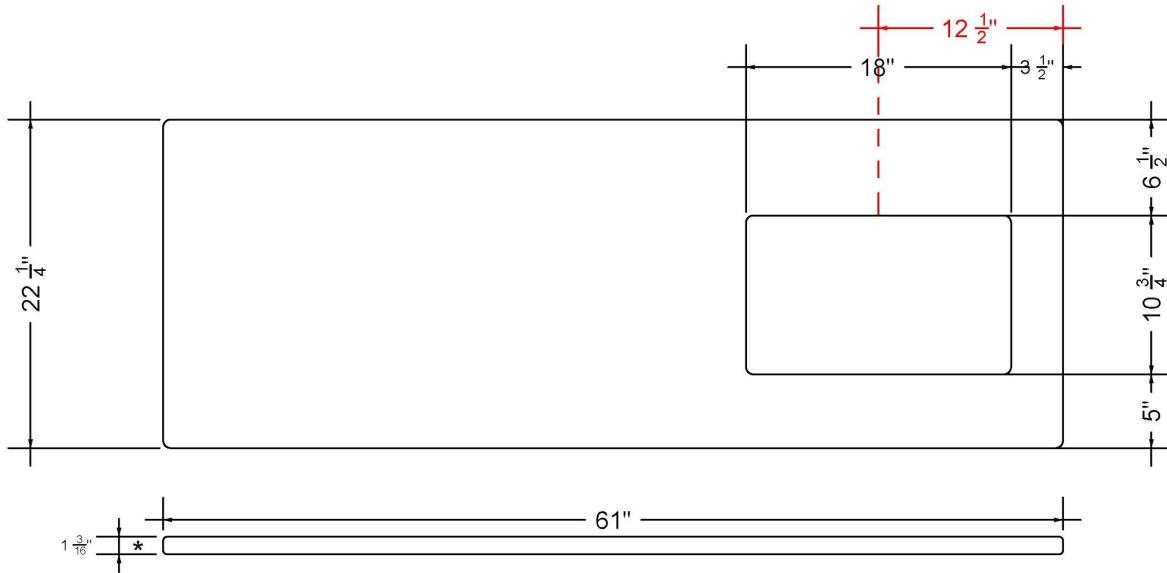

Technical Information

All product dimensions are nominal.

- Installation: Vanity Top
- Number of deck holes: 0

Notes

Install this product according to the installation instructions.