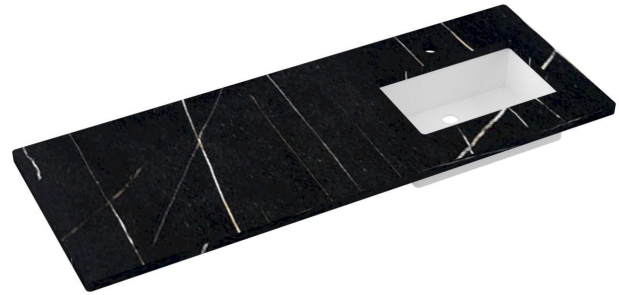

C-61-SRRO-SH.en

Features

- Square sink cutout
- Single and widespread faucet

Material

- Silestone® Quartz

Installation

- Vanity top
- Single faucet hole
- Vanderloc® Rectangle Sink

Included Products

- Vanderloc® Rectangle Sink (White Porcelain)
- Sink mounting hardware (screws)

Optional Products

- C-61B.en Silestone® Quartz backsplash

Codes/Standards

- N/A

Vanderloc® One-Year Limited Warranty

- For product warranty information visit www.vanderloc.com