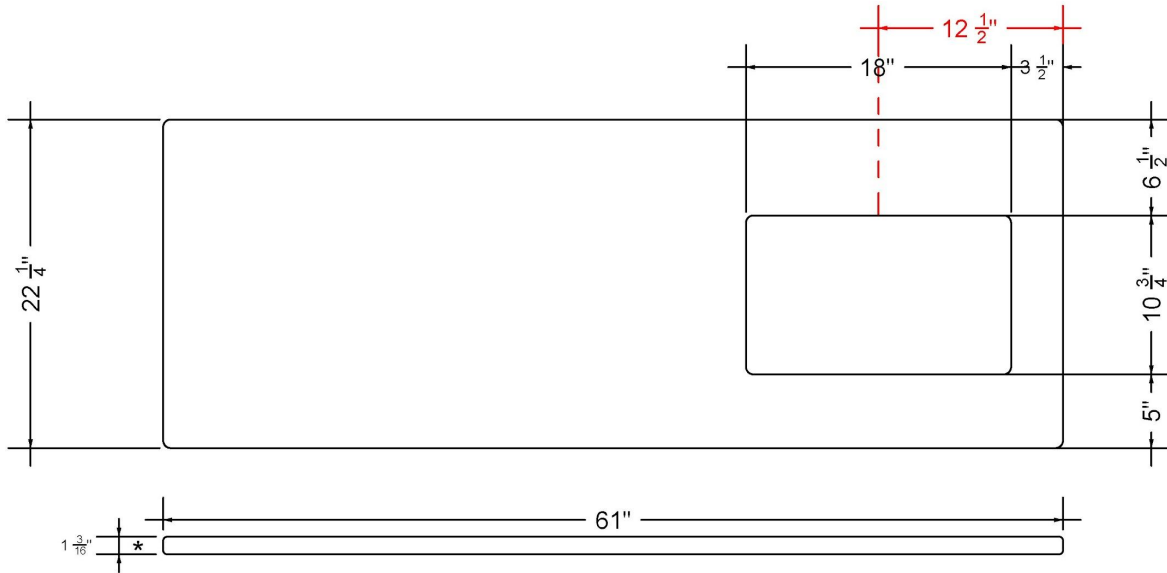

VANDERLOC

61" SILESTONE® QUARTZ VANITY TOP - Eternal Noir
Single Rectangle Right Offset Sink (No faucet hole)

C-61-SRRO-NH.en

Technical Information

All product dimensions are nominal.

- Installation: Vanity Top
- Number of deck holes: 0

Notes

Install this product according to the installation instructions.