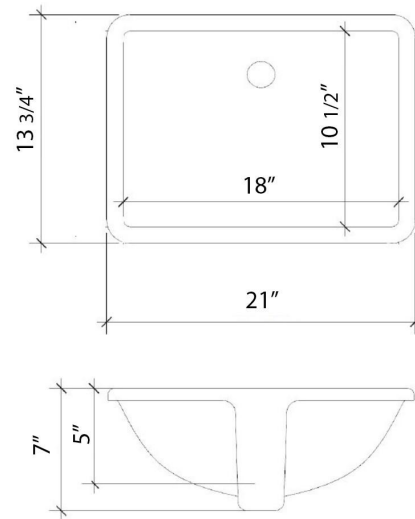

All product dimensions are nominal.

- Installation: Vanity Top
- Number of deck holes: 1

Notes

Install this product according to the installation instructions.

Sink Specifications

- 8" (203mm) deep
- 1-11/16" (61mm) drain opening
- Minimum cabinet size: 21"

Technical Information

All product dimensions are nominal.

- Installation: Vanity Top
- Number of deck holes: 1

Notes

Install this product according to the installation instructions.

Sink Specifications

- 8" (203mm) deep
- 1-11/16" (61mm) drain opening
- Minimum cabinet size: 21"

All product dimensions are nominal.

- Installation: Vanity Top
- Number of deck holes: 3

Notes

Install this product according to the installation instructions.

Sink Specifications

- 8" (203mm) deep
- 1-11/16" (61mm) drain opening
- Minimum cabinet size: 21"