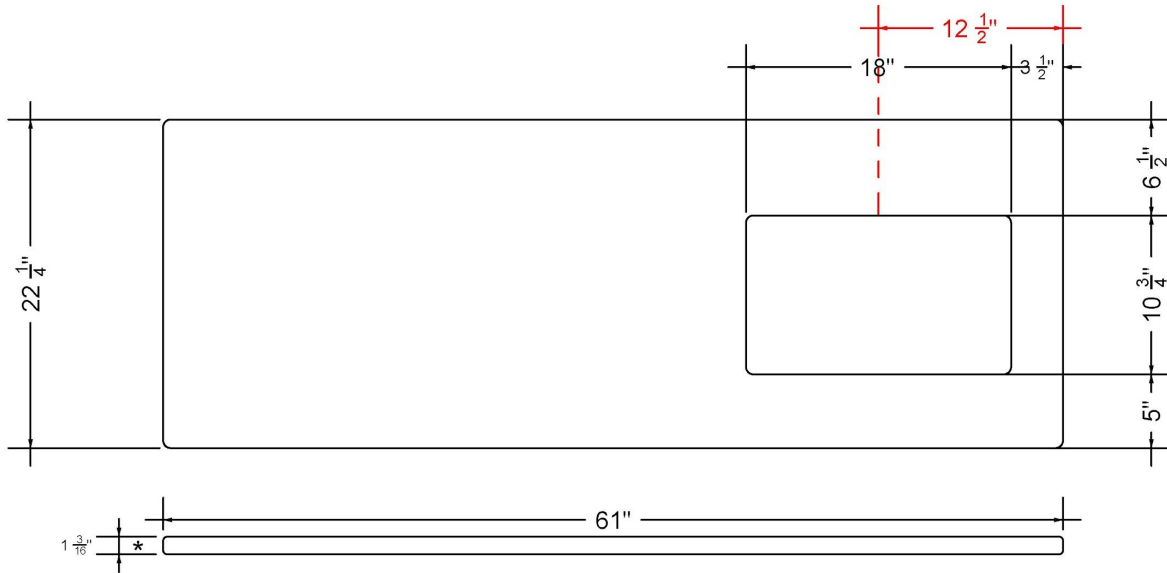

VANDERLOC

61" SILESTONE® QUARTZ VANITY TOP - Eternal Charcoal
Single Rectangle Right Offset Sink (No faucet hole)

C-61-SRRO-NH.ec

Technical Information

All product dimensions are nominal.

- Installation: Vanity Top
- Number of deck holes: 0

Notes

Install this product according to the installation instructions.