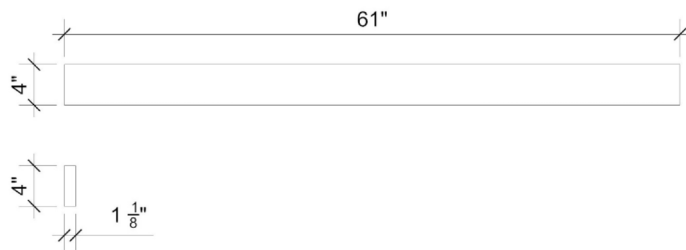

VANDERLOC

61" Quartz Backsplash Eternal Charcoal **C-61B.ec**

Features

- 4" Quartz Backsplash

Material

- Silestone® Quartz

Codes/Standards

- None Applicable

Notes

- Install this product according to the installation instructions

Technical Information

- All product dimensions are nominal

Vanderloc® One-Year Limited Warranty

- For product warranty information visit www.vanderloc.com

Available Colors/Finishes

Color tiles intended for reference only.

Color	Code	Description
	DS	Desert Silver
	EC	Eternal Charcoal
	EN	Eternal Noir
	EG	Ethereal Glow
	HE	Helix
	WZ	White Zeus