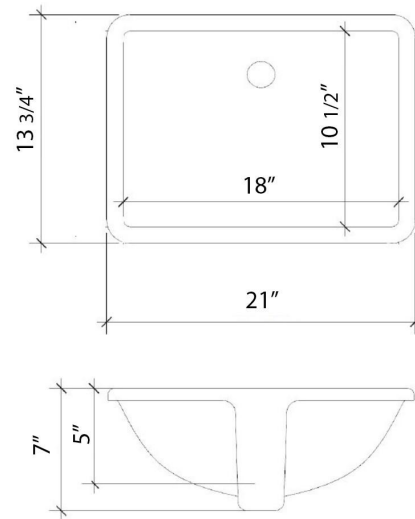

Technical Information

All product dimensions are nominal.

- Installation: Vanity Top
- Number of deck holes: 1

Notes

Install this product according to the installation instructions.

Sink Specifications

- 8" (203mm) deep
- 1-11/16" (61mm) drain opening
- Minimum cabinet size: 21"

VANDERLOC

61" SILESTONE® QUARTZ VANITY TOP - Eternal Charcoal
Single Rectangle Right Offset Sink (Single faucet hole)

C-61-SRRO-SH.ec

Technical Information

All product dimensions are nominal.

- Installation: Vanity Top
- Number of deck holes: 1

Notes

Install this product according to the installation instructions.

Sink Specifications

- 8" (203mm) deep
- 1-11/16" (61mm) drain opening
- Minimum cabinet size: 21"

VANDERLOC

61" SILESTONE® QUARTZ VANITY TOP - Eternal Noir Single Rectangle Right Offset Sink (Single faucet hole)

All product dimensions are nominal.

- Installation: Vanity Top
- Number of deck holes: 1

Notes

Install this product according to the installation instructions.

Sink Specifications

- 8" (203mm) deep
- 1-11/16" (61mm) drain opening
- Minimum cabinet size: 21"