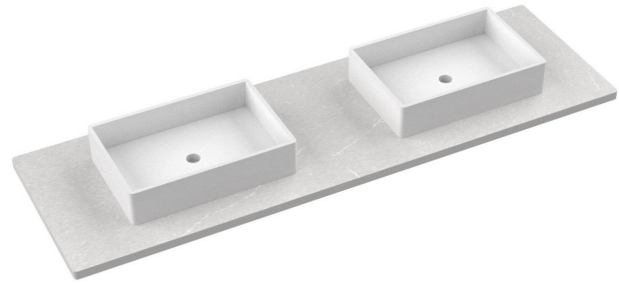

VANDERLOC

73" SILESTONE® QUARTZ VANITY TOP - Desert Silver
Double Vigo Centered Sink (No faucet hole)

CV-73-D1C-NH.ds

Features

- Matte Stone™ Vessel Sink
- Single and widespread faucet

Material

- Silestone® Quartz
- White Matte Stone™

Installation

- Vanity top
- No faucet hole

Included Products

- Vigo Magnolia Matte Stone™ Vessel Bathroom Sink

Optional Products

- C-73B.ds Silestone® Quartz backsplash

Codes/Standards

- N/A

Vanderloc® One-Year Limited Warranty

- For product warranty information visit www.vanderloc.com

Available Colors/Finishes

Color tiles intended for reference only.

Color	Code	Description
	DS	Desert Silver
	EC	Eternal Charcoal
	EN	Eternal Noir
	EG	Ethereal Glow
	HE	Helix
	WZ	White Zeus