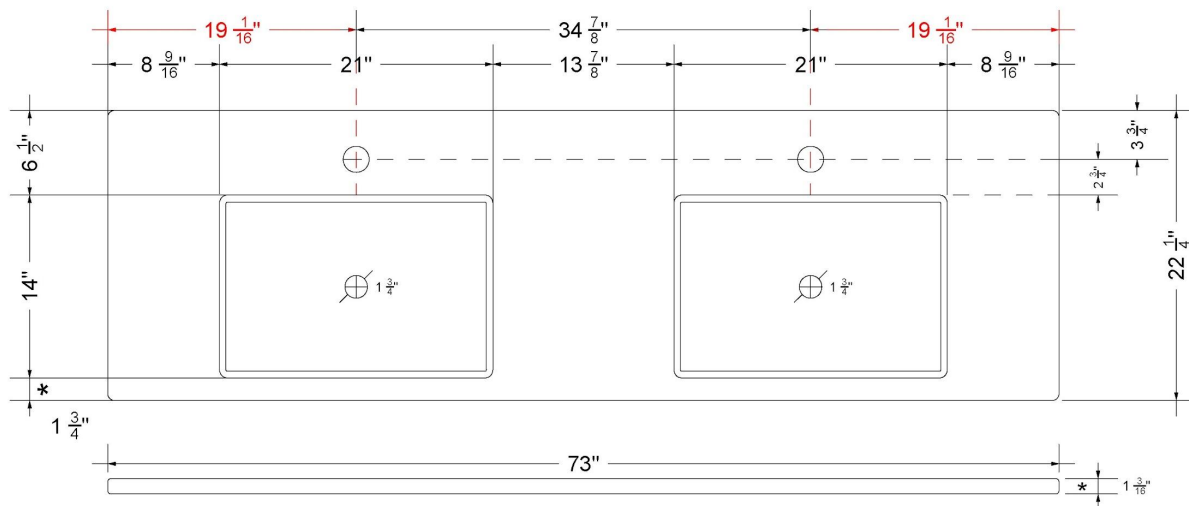

Technical Information

All product dimensions are nominal.

- Installation: Vanity Top
- Number of deck holes: 1

Notes

Install this product according to the installation instructions.

Sink Specifications

- 4-3/4" (82.55mm) deep
- 1-3/4" (6.35mm) drain opening
- Minimum cabinet size: 24"