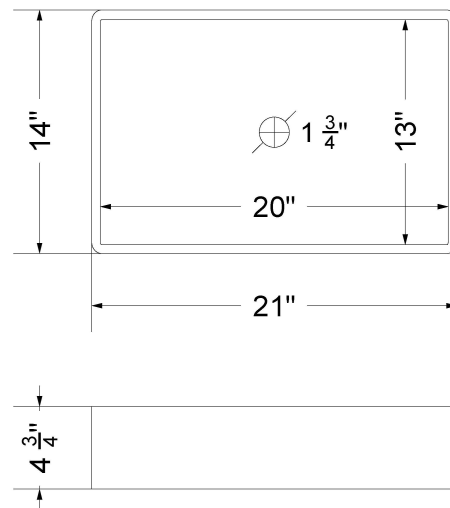

Sink Specifications

- 4-3/4" (82.55mm) deep
- 1-3/4" (6.35mm) drain opening
- Minimum cabinet size: 24"