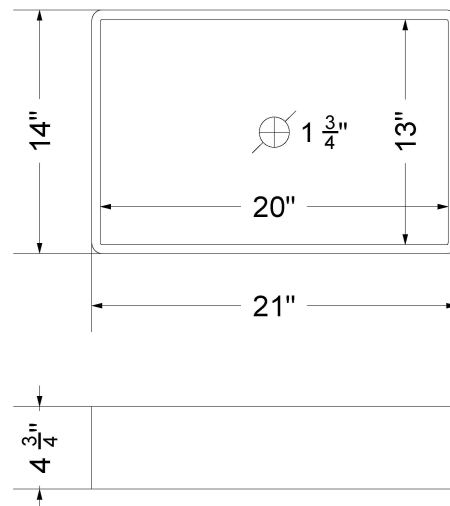

Technical Information

All product dimensions are nominal.

- Installation: Vanity Top
- Number of deck holes: 1

Notes

Install this product according to the installation instructions.

Sink Specifications

- 4-3/4" (82.55mm) deep
- 1-3/4" (6.35mm) drain opening
- Minimum cabinet size: 24"

Notes

Install this product according to the installation instructions.

Sink Specifications

- 4-3/4" (82.55mm) deep
- 1-3/4" (6.35mm) drain opening
- Minimum cabinet size: 24"

VANDERLOC

73" SILESTONE® QUARTZ VANITY TOP - White Zeus
Double Vigo Centered Sink (Widespread faucet hole)