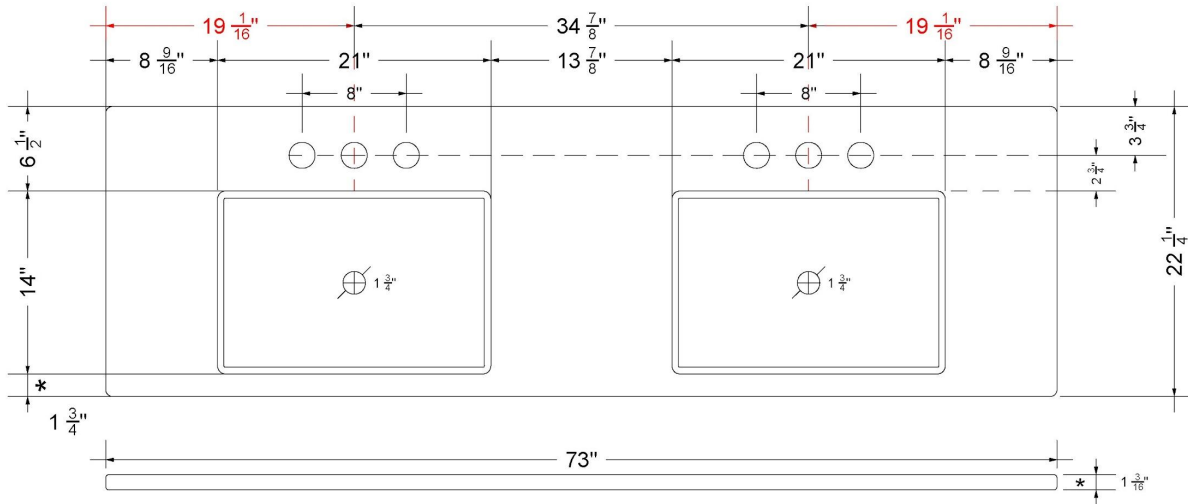

Technical Information

All product dimensions are nominal.

- Installation: Vanity Top
- Number of deck holes: 3

Notes

Install this product according to the installation instructions.