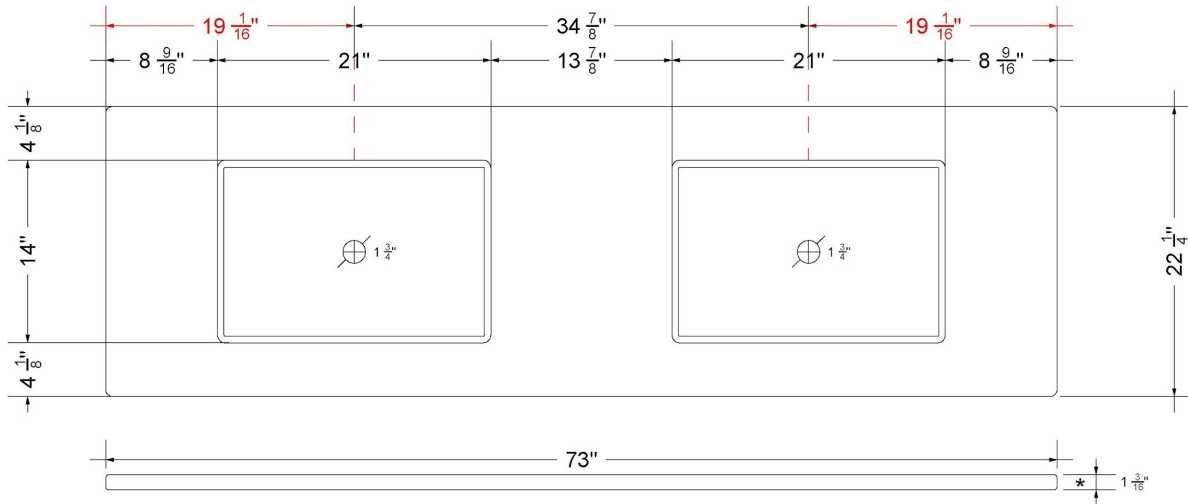

VANDERLOC

73" SILESTONE® QUARTZ VANITY TOP - White Zeus
Double Vigo Centered Sink (No faucet hole)

CV-73-D1C-NH.wz

Technical Information

All product dimensions are nominal.

- Installation: Vanity Top
- Number of deck holes: 0