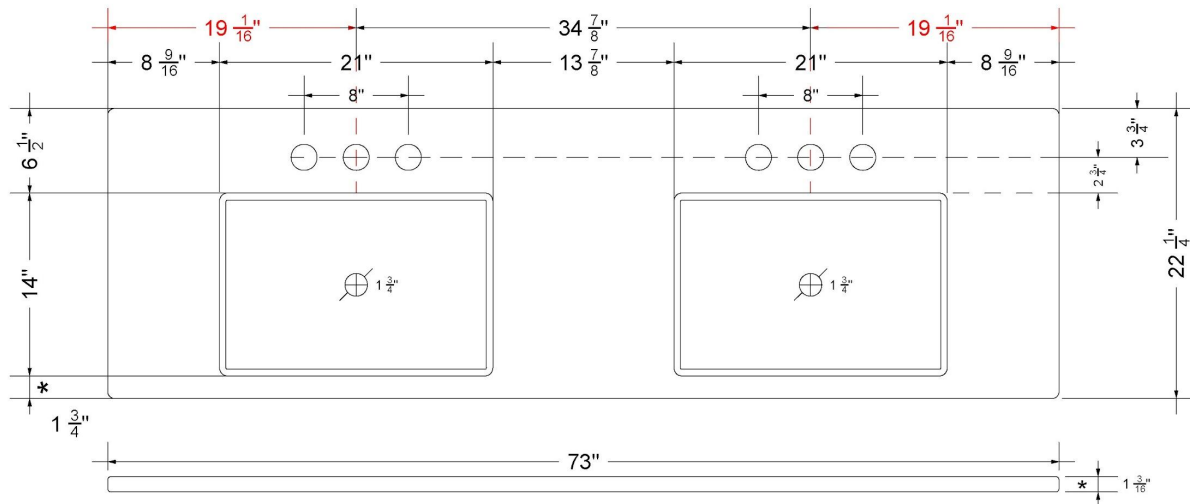

VANDERLOC

73" SILESTONE® QUARTZ VANITY TOP - Helix
Double Vigo Centered Sink (Widespread faucet hole)

CV-73-D1C-WS.he

Technical Information

All product dimensions are nominal.

- Installation: Vanity Top
- Number of deck holes: 3

Notes

Install this product according to the installation instructions.