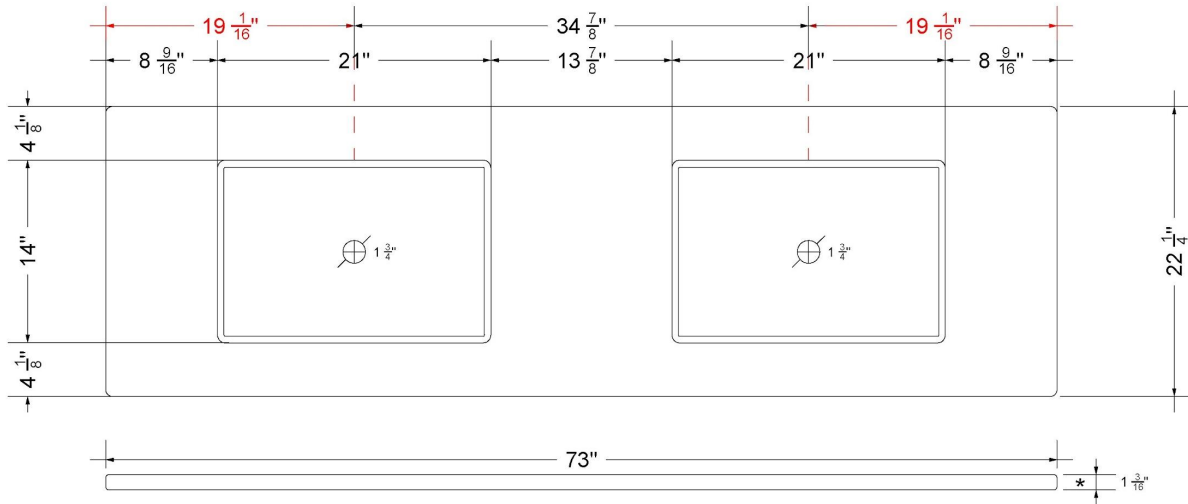

VANDERLOC

73" SILESTONE® QUARTZ VANITY TOP - Desert Silver

Double Vigo Centered Sink (No faucet hole)

CV-73-D1C-NH.ds

Technical Information

All product dimensions are nominal.

- Installation: Vanity Top
- Number of deck holes: 0

Notes

Install this product according to the installation instructions.