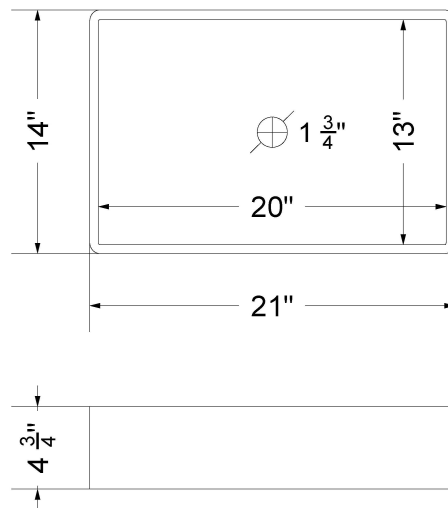

All product dimensions are nominal.

- Installation: Vanity Top
- Number of deck holes: 0

Notes

Install this product according to the installation instructions.

Sink Specifications

- 4-3/4" (82.55mm) deep
- 1-3/4" (6.35mm) drain opening
- Minimum cabinet size: 24"