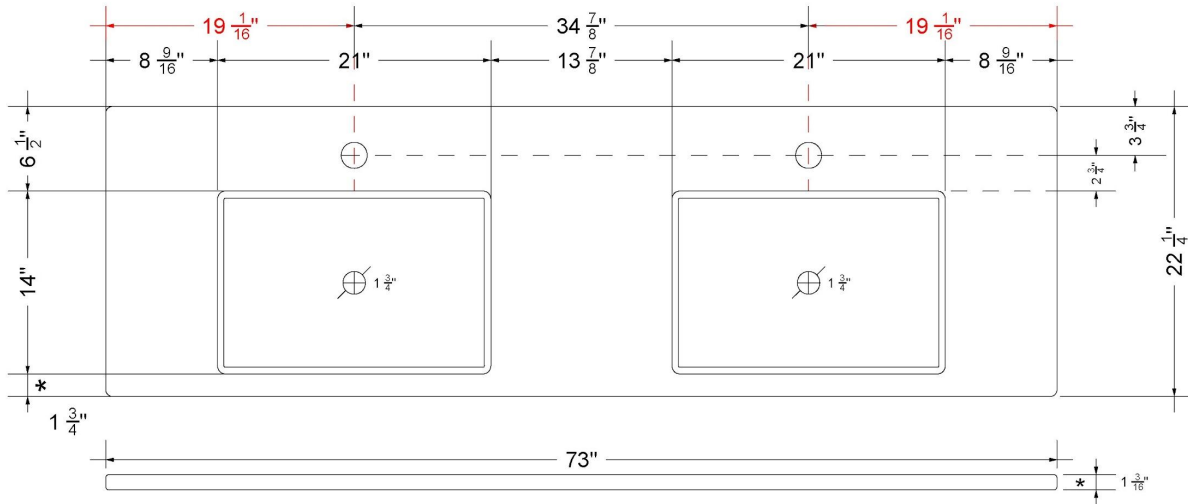

Technical Information

All product dimensions are nominal.

- Installation: Vanity Top
- Number of deck holes: 1

Notes

Install this product according to the installation instructions.

Sink Specifications

- 4-3/4" (82.55mm) deep
- 1-3/4" (6.35mm) drain opening
- Minimum cabinet size: 24"