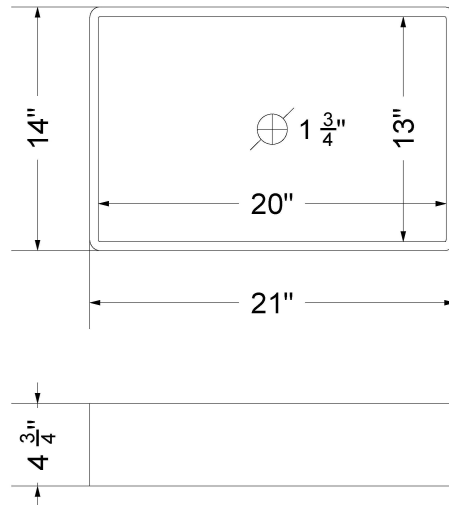

Technical Information

All product dimensions are nominal.

- Installation: Vanity Top
- Number of deck holes: 1

Notes

Install this product according to the installation instructions.

Sink Specifications

- 4-3/4" (82.55mm) deep
- 1-3/4" (6.35mm) drain opening
- Minimum cabinet size: 24"