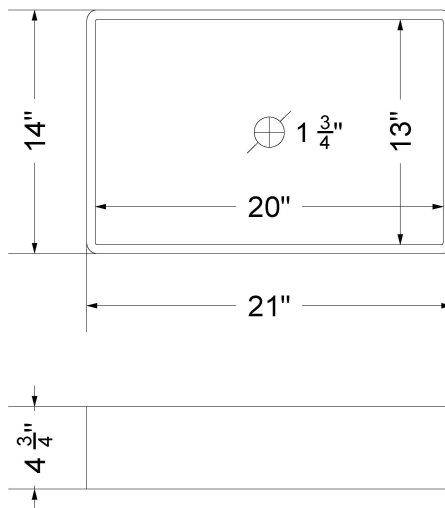

Technical Information

All product dimensions are nominal.

- Installation: Vanity Top
- Number of deck holes: 1

Notes

Install this product according to the installation instructions.

Sink Specifications

- 4-3/4" (82.55mm) deep
- 1-3/4" (6.35mm) drain opening
- Minimum cabinet size: 24"