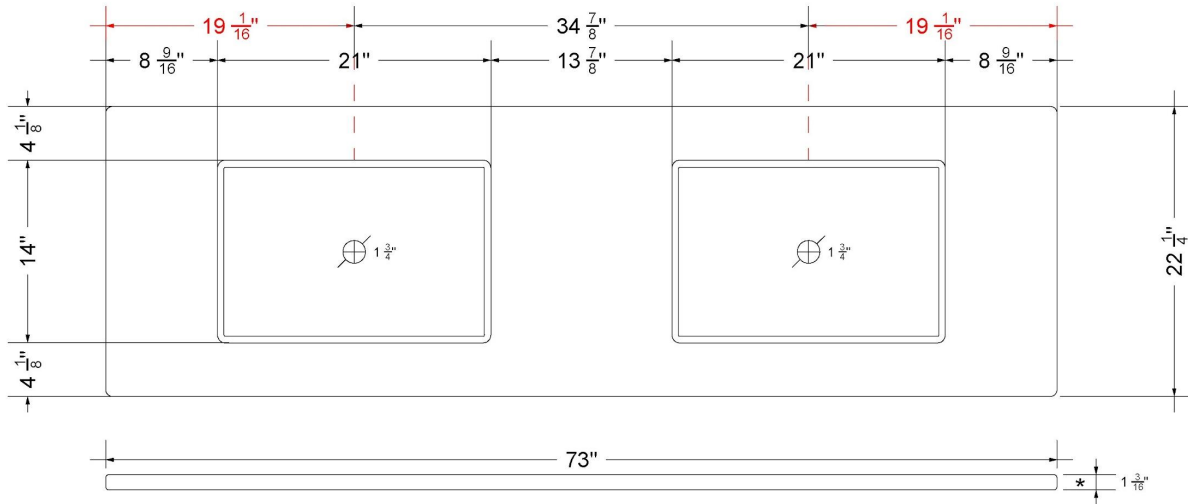

Technical Information

All product dimensions are nominal.

- Installation: Vanity Top
- Number of deck holes: 0

Notes

Install this product according to the installation instructions.

Sink Specifications

- 4-3/4" (82.55mm) deep
- 1-3/4" (6.35mm) drain opening
- Minimum cabinet size: 24"