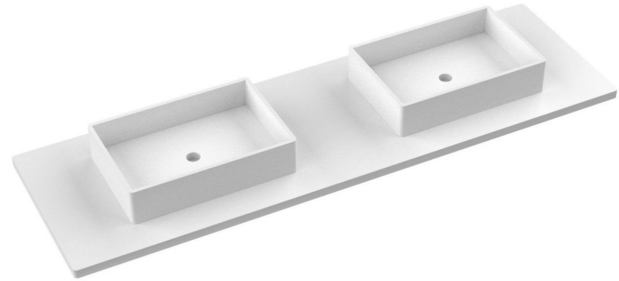

VANDERLOC

73" SILESTONE® QUARTZ VANITY TOP - White Zeus
Double Vigo Centered Sink (No faucet hole)

CV-73-D1C-NH.wz

Features

- Matte Stone™ Vessel Sink
- Single and widespread faucet

Material

- Silestone® Quartz
- White Matte Stone™

Installation

- Vanity top
- No faucet hole

Included Products

- Vigo Magnolia Matte Stone™ Vessel Bathroom Sink

Optional Products

- C-73B.wz Silestone® Quartz backsplash

Codes/Standards

- N/A

Vanderloc® One-Year Limited Warranty

- For product warranty information visit www.vanderloc.com

Available Colors/Finishes

Color tiles intended for reference only.

Color	Code	Description
	DS	Desert Silver
	EC	Eternal Charcoal
	EN	Eternal Noir
	EG	Ethereal Glow
	HE	Helix
	WZ	White Zeus