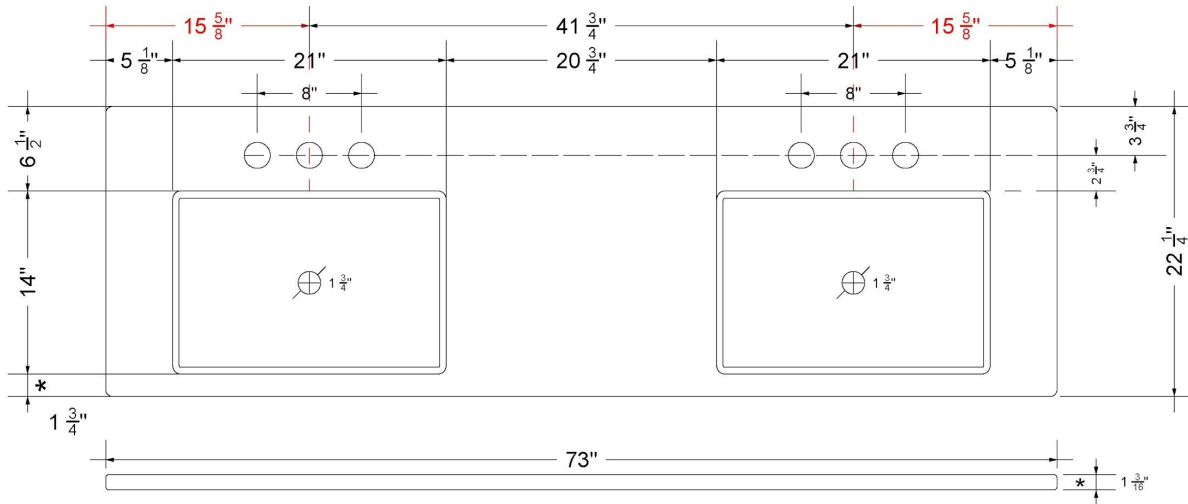

Technical Information

All product dimensions are nominal.

- Installation: Vanity Top
- Number of deck holes: 3

Notes

Install this product according to the installation instructions.