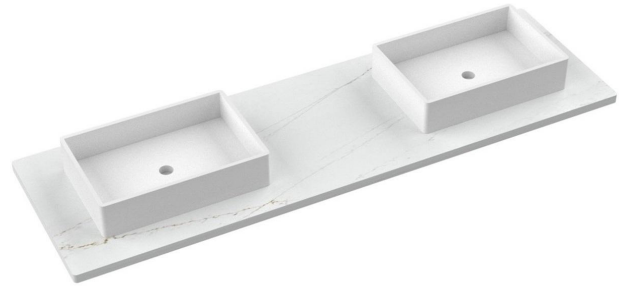

VANDERLOC

73" SILESTONE® QUARTZ VANITY TOP - Ethereal Glow
Double Vigo Offset Sink (No faucet hole)

CV-73-D10-NH.eg

Features

- Matte Stone™ Vessel Sink
- Single and widespread faucet

Material

- Silestone® Quartz
- White Matte Stone™

Installation

- Vanity top
- No faucet hole

Included Products

- Vigo Magnolia Matte Stone™ Vessel Bathroom Sink

Optional Products

- C-73B.eg Silestone® Quartz backsplash

Codes/Standards

- N/A

Vanderloc® One-Year Limited Warranty

- For product warranty information visit www.vanderloc.com

Available Colors/Finishes

Color tiles intended for reference only.

Color	Code	Description
	DS	Desert Silver
	EC	Eternal Charcoal
	EN	Eternal Noir
	EG	Ethereal Glow
	HE	Helix
	WZ	White Zeus