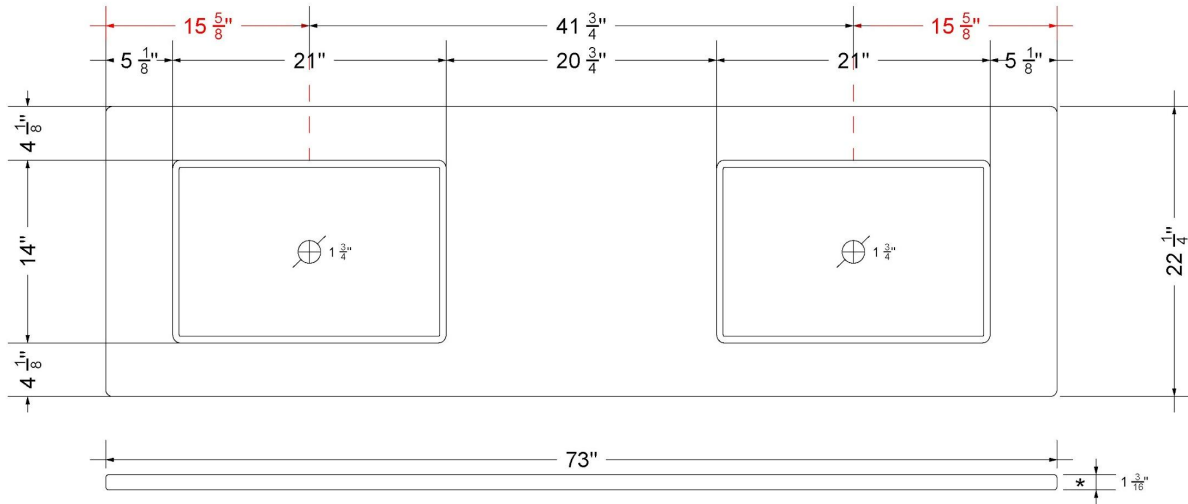

CV-73-D10-NH.he

Technical Information

All product dimensions are nominal.

- Installation: Vanity Top
- Number of deck holes: 0

Notes

Install this product according to the installation instructions.

Sink Specifications