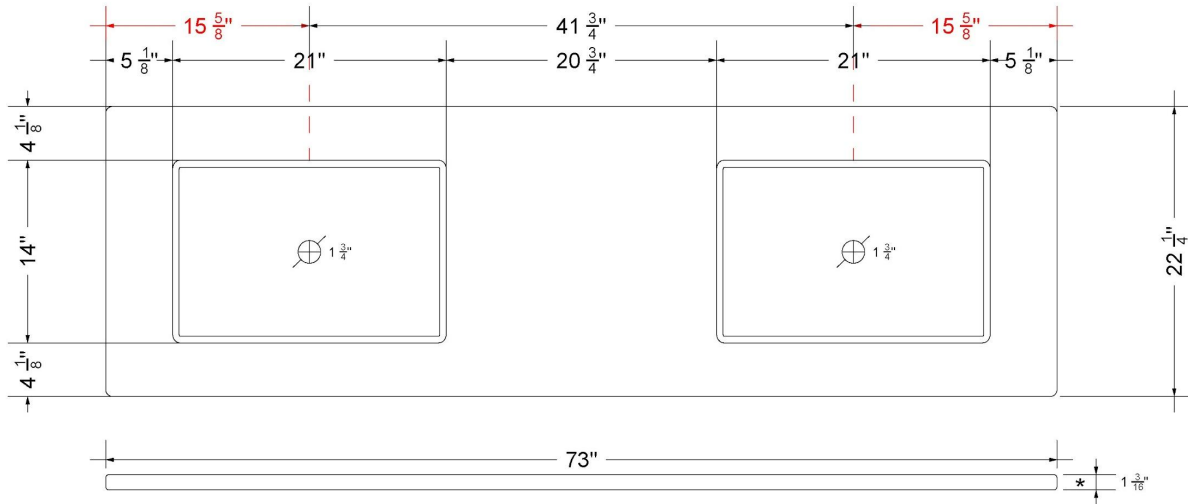

Technical Information

All product dimensions are nominal.

- Installation: Vanity Top
- Number of deck holes: 0

Notes

Install this product according to the installation instructions.

Sink Specifications

- 4-3/4" (82.55mm) deep
- 1-3/4" (6.35mm) drain opening
- Minimum cabinet size: 24"