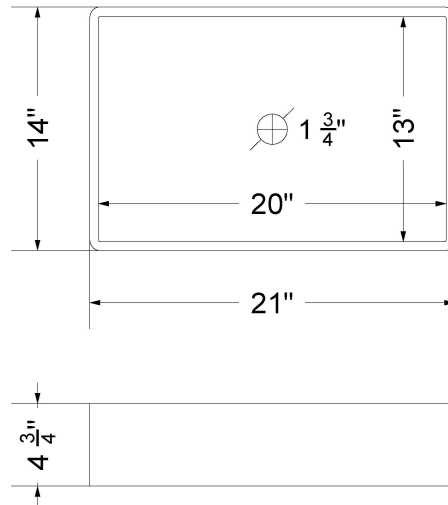

All product dimensions are nominal.

- Installation: Vanity Top
- Number of deck holes: 0

Notes

Install this product according to the installation instructions.

Sink Specifications

- 4-3/4" (82.55mm) deep
- 1-3/4" (6.35mm) drain opening
- Minimum cabinet size: 24"