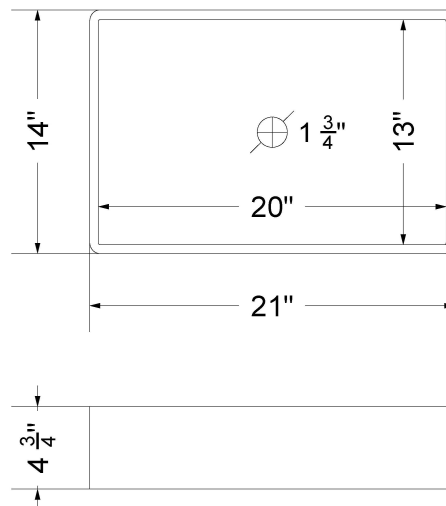

Sink Specifications

- 4-3/4" (82.55mm) deep
- 1-3/4" (6.35mm) drain opening
- Minimum cabinet size: 24"