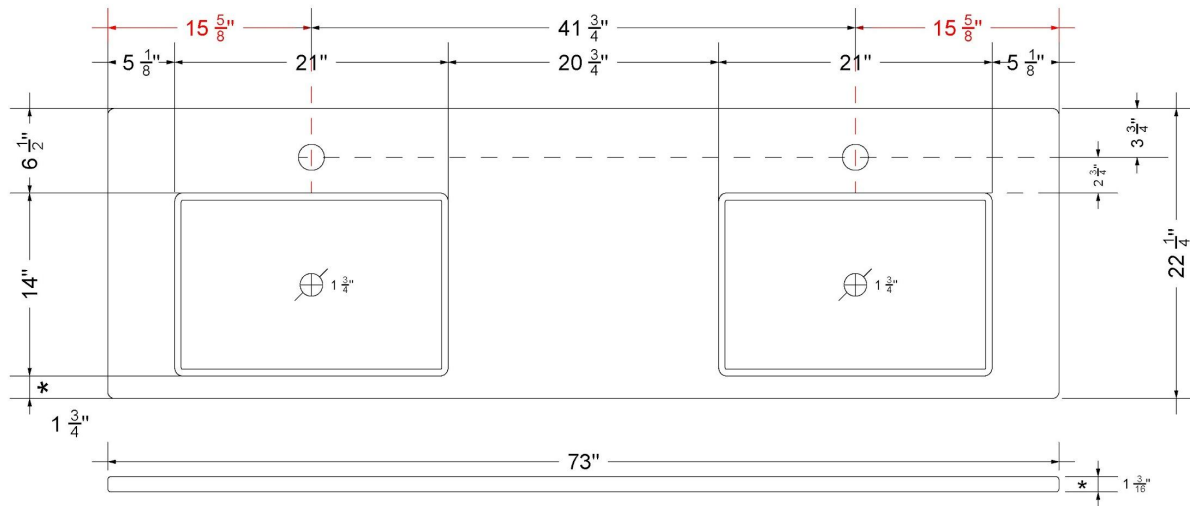

VANDERLOC

73" SILESTONE® QUARTZ VANITY TOP - Desert Silver Double Vigo Offset Sink (Single faucet hole)

CV-73-D10-SH.ds

Technical Information

All product dimensions are nominal.

- Installation: Vanity Top
- Number of deck holes: 1