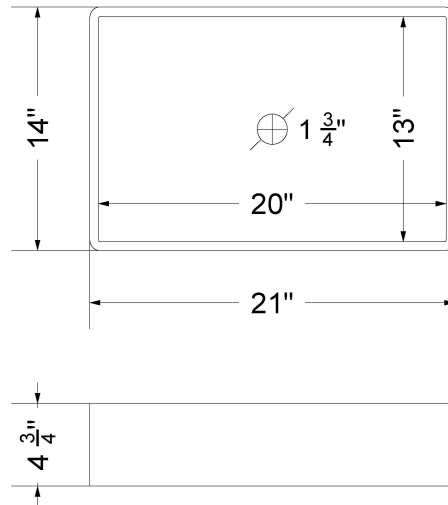

All product dimensions are nominal.

- Installation: Vanity Top
- Number of deck holes: 1

Notes

Install this product according to the installation instructions.

Sink Specifications

- 4-3/4" (82.55mm) deep
- 1-3/4" (6.35mm) drain opening
- Minimum cabinet size: 24"