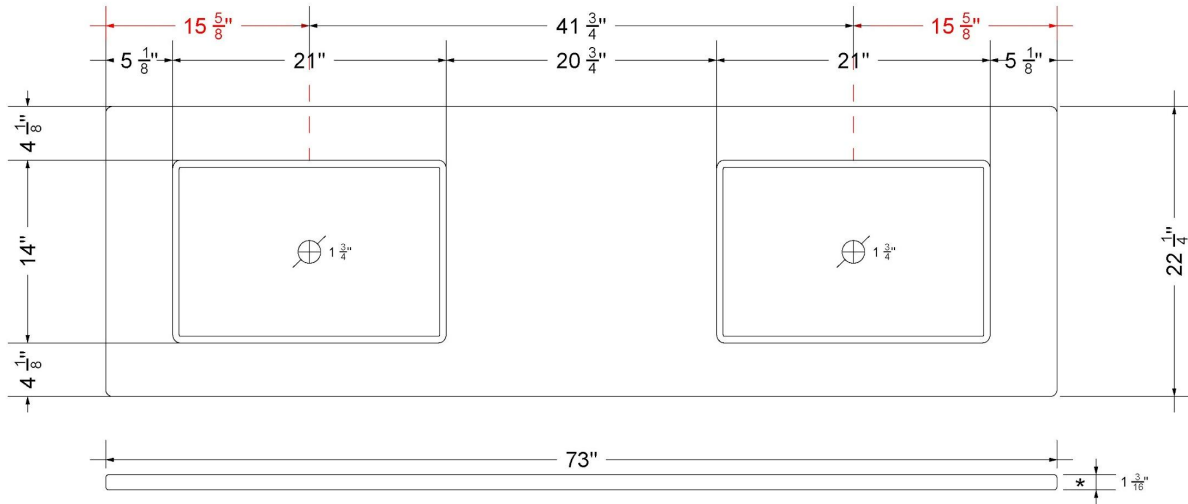

VANDERLOC

73" SILESTONE® QUARTZ VANITY TOP - Eternal Charcoal
Double Vigo Offset Sink (No faucet hole)

CV-73-D10-NH.ec

Technical Information

All product dimensions are nominal.

- Installation: Vanity Top
- Number of deck holes: 0

Notes

Install this product according to the installation instructions.