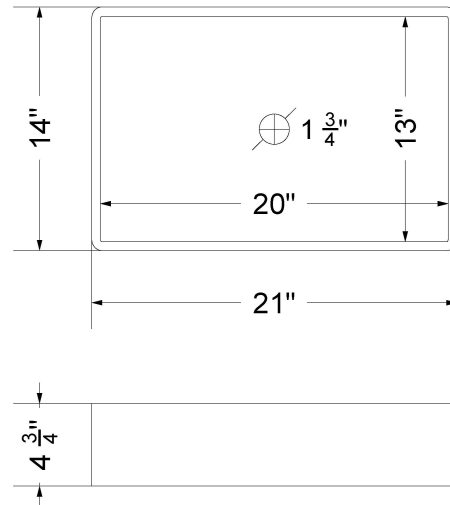

All product dimensions are nominal.

- Installation: Vanity Top
- Number of deck holes: 1

Notes

Install this product according to the installation instructions.

Sink Specifications

- 4-3/4" (82.55mm) deep
- 1-3/4" (6.35mm) drain opening
- Minimum cabinet size: 24"

Technical Information

All product dimensions are nominal.

- Installation: Vanity Top
- Number of deck holes: 1

Notes

Install this product according to the installation instructions.

Sink Specifications

- 4-3/4" (82.55mm) deep
- 1-3/4" (6.35mm) drain opening
- Minimum cabinet size: 24"

Technical Information

All product dimensions are nominal.

- Installation: Vanity Top
- Number of deck holes: 3

Notes

Install this product according to the installation instructions.

Sink Specifications

- 4-3/4" (82.55mm) deep
- 1-3/4" (6.35mm) drain opening
- Minimum cabinet size: 24"