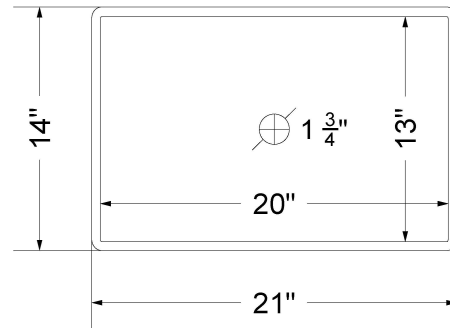

All product dimensions are nominal.

- Installation: Vanity Top
- Number of deck holes: 1

Notes

Install this product according to the installation instructions.

Sink Specifications

- 4-3/4" (82.55mm) deep
- 1-3/4" (6.35mm) drain opening
- Minimum cabinet size: 24"

VANDERLOC

73" SILESTONE® QUARTZ VANITY TOP - White Zeus
Double Vigo Offset Sink (Single faucet hole)

CV-73-D10-SH.wz

Technical Information

All product dimensions are nominal.

- Installation: Vanity Top
- Number of deck holes: 1

Notes

Install this product according to the installation instructions.

Sink Specifications

- 4-3/4" (82.55mm) deep
- 1-3/4" (6.35mm) drain opening
- Minimum cabinet size: 24"

Vanderloc® reserves the right to make revisions without notice to product specifications. For the most current Specification Sheet, go to www.vanderloc.com