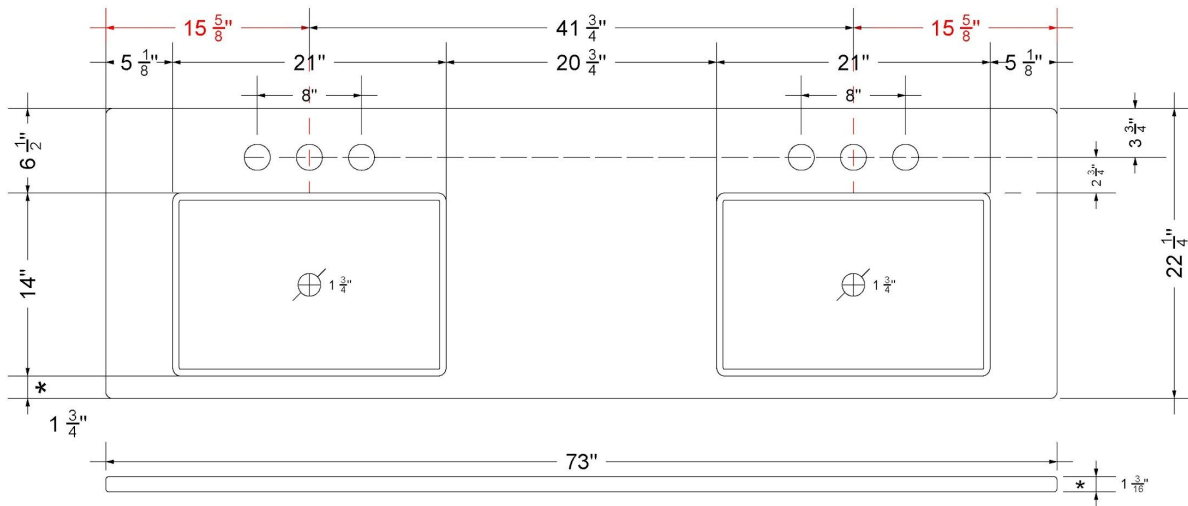

VANDERLOC

73" SILESTONE® QUARTZ VANITY TOP - Eternal Charcoal
Double Vigo Offset Sink (Widespread faucet hole)

CV-73-D10-WS.ec

Technical Information

All product dimensions are nominal.

- Installation: Vanity Top
- Number of deck holes: 3

Notes

Install this product according to the installation instructions.