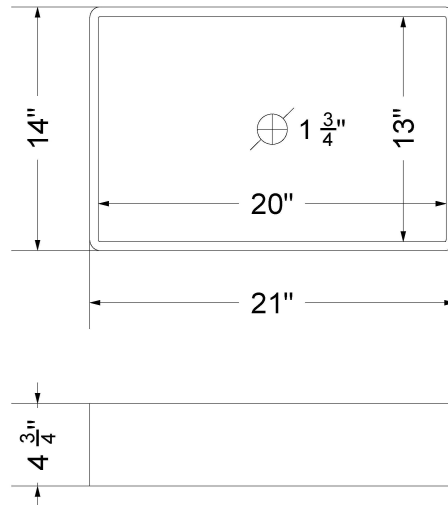

CV-73-D10-NH.he

Technical Information

All product dimensions are nominal.

- Installation: Vanity Top
- Number of deck holes: 0

Notes

Install this product according to the installation instructions.

Sink Specifications