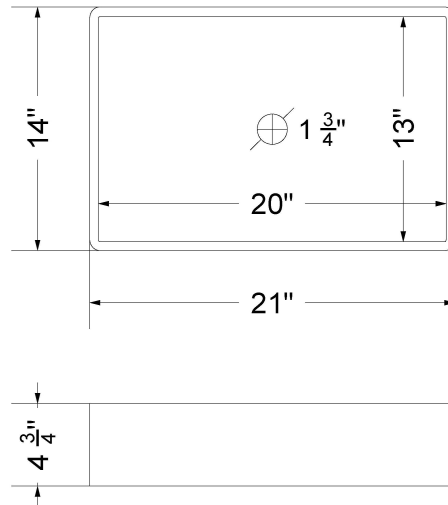

Notes

Install this product according to the installation instructions.

Sink Specifications

- 4-3/4" (82.55mm) deep
- 1-3/4" (6.35mm) drain opening
- Minimum cabinet size: 24"

VANDERLOC

73" SILESTONE® QUARTZ VANITY TOP - Helix Double Vigo Offset Sink (No faucet hole)