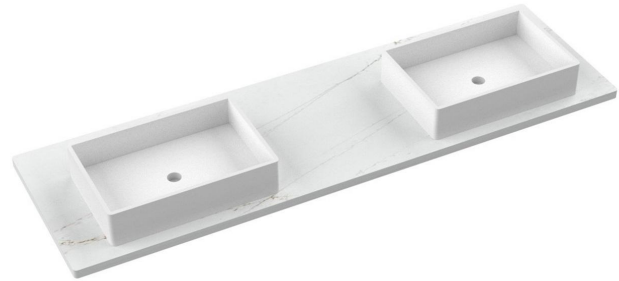

VANDERLOC

73" SILESTONE® QUARTZ VANITY TOP - Ethereal Glow Double Vigo Offset Sink (Widespread faucet hole)

CV-73-D10-WS.eg

Features

- Matte Stone™ Vessel Sink
- Single and widespread faucet

Material

- Silestone® Quartz
- White Matte Stone™

Installation

- Vanity top
- Widespread faucet hole

Included Products

- Vigo Magnolia Matte Stone™ Vessel Bathroom Sink

Optional Products

- C-73B.eg Silestone® Quartz backsplash

Codes/Standards

- N/A

Vanderloc® One-Year Limited Warranty

- For product warranty information visit www.vanderloc.com

Available Colors/Finishes

Color tiles intended for reference only.

Color	Code	Description
	DS	Desert Silver
	EC	Eternal Charcoal
	EN	Eternal Noir
	EG	Ethereal Glow
	HE	Helix
	WZ	White Zeus