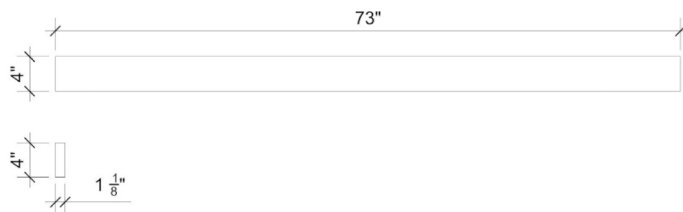

VANDERLOC

73" Quartz Backsplash Eternal Noir C-73B.en

Features

- 4" Quartz Backsplash

Material

- Silestone® Quartz

Codes/Standards

- None Applicable

Notes

- Install this product according to the installation instructions

Technical Information

- All product dimensions are nominal

Vanderloc® One-Year Limited Warranty

- For product warranty information visit www.vanderloc.com

Available Colors/Finishes

Color tiles intended for reference only.

Color	Code	Description
	DS	Desert Silver
	EC	Eternal Charcoal
	EN	Eternal Noir
	EG	Ethereal Glow
	HE	Helix
	WZ	White Zeus