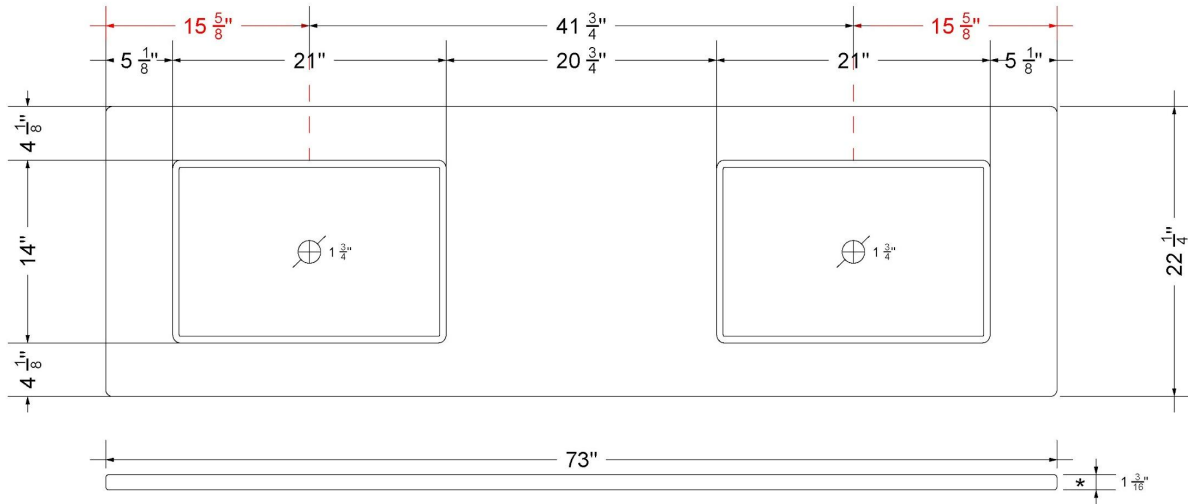

Technical Information

All product dimensions are nominal.

- Installation: Vanity Top
- Number of deck holes: 0

Notes

Install this product according to the installation instructions.