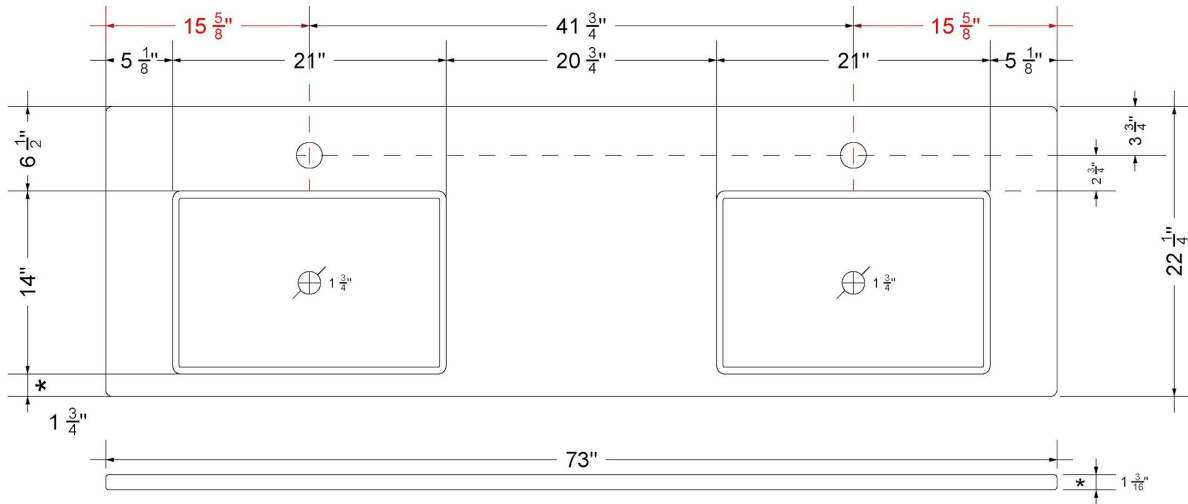

Technical Information

All product dimensions are nominal.

- Installation: Vanity Top
- Number of deck holes: 1

Notes

Install this product according to the installation instructions.