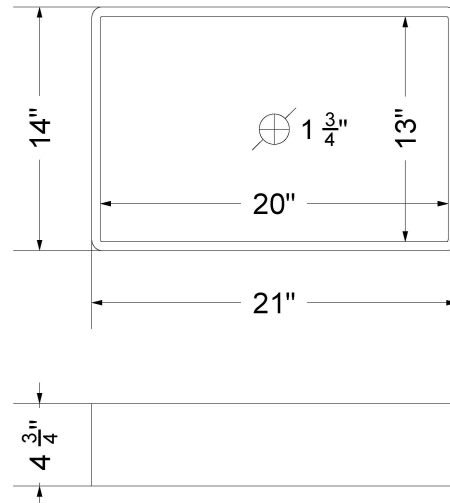

All product dimensions are nominal.

- Installation: Vanity Top
- Number of deck holes: 1

Notes

Install this product according to the installation instructions.

Sink Specifications

- 4-3/4" (82.55mm) deep
- 1-3/4" (6.35mm) drain opening
- Minimum cabinet size: 24"

Technical Information

All product dimensions are nominal.

- Installation: Vanity Top
- Number of deck holes: 1

Notes

Install this product according to the installation instructions.

Sink Specifications

- 4-3/4" (82.55mm) deep
- 1-3/4" (6.35mm) drain opening
- Minimum cabinet size: 24"

Technical Information

All product dimensions are nominal.

- Installation: Vanity Top
- Number of deck holes: 3

Notes

Install this product according to the installation instructions.

Sink Specifications

- 4-3/4" (82.55mm) deep
- 1-3/4" (6.35mm) drain opening
- Minimum cabinet size: 24"