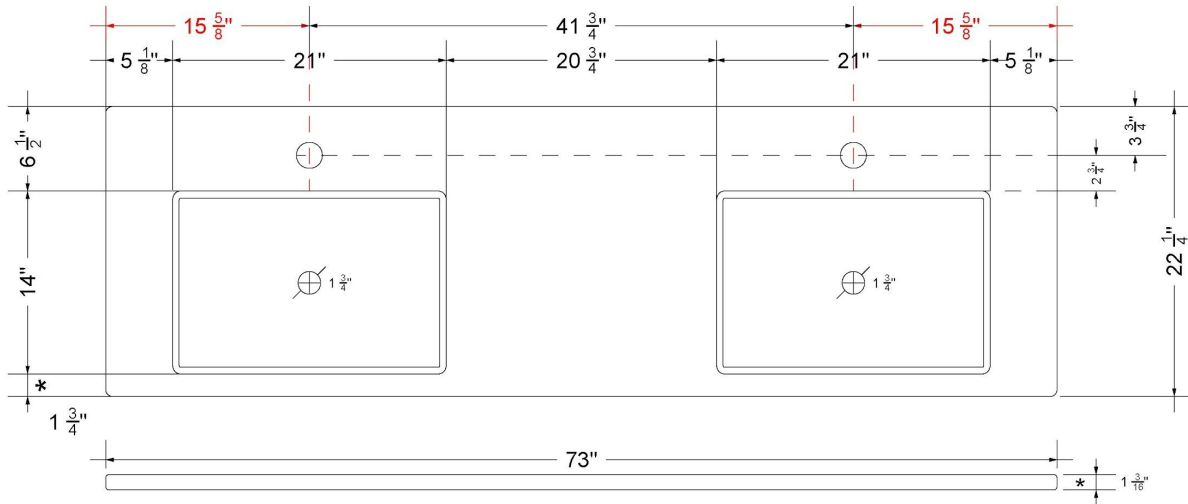

Technical Information

All product dimensions are nominal.

- Installation: Vanity Top
- Number of deck holes: 1

Notes

Install this product according to the installation instructions.

Sink Specifications

- 4-3/4" (82.55mm) deep
- 1-3/4" (6.35mm) drain opening
- Minimum cabinet size: 24"