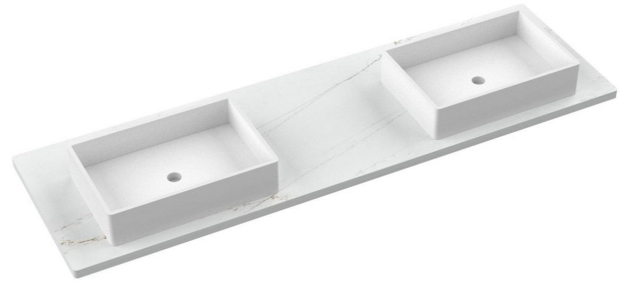

VANDERLOC

73" SILESTONE® QUARTZ VANITY TOP - Ethereal Glow Double Vigo Offset Sink (Single faucet hole)

CV-73-D10-SH.eg

Features

- Matte Stone™ Vessel Sink
- Single and widespread faucet

Material

- Silestone® Quartz
- White Matte Stone™

Installation

- Vanity top
- Single faucet hole

Included Products

- Vigo Magnolia Matte Stone™ Vessel Bathroom Sink

Optional Products

- C-73B.eg Silestone® Quartz backsplash

Codes/Standards

- N/A

Vanderloc® One-Year Limited Warranty

- For product warranty information visit www.vanderloc.com

Available Colors/Finishes

Color tiles intended for reference only.

Color	Code	Description
	DS	Desert Silver
	EC	Eternal Charcoal
	EN	Eternal Noir
	EG	Ethereal Glow
	HE	Helix
	WZ	White Zeus