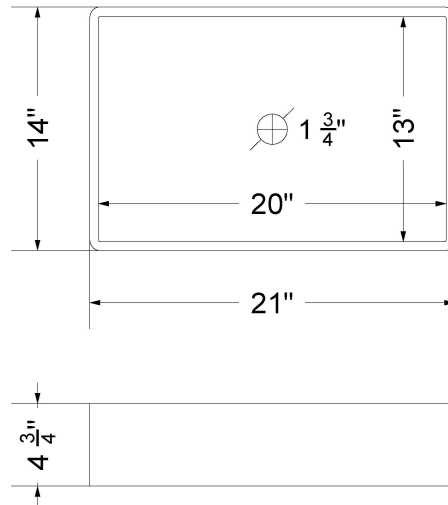

All product dimensions are nominal.

- Installation: Vanity Top
- Number of deck holes: 1

Notes

Install this product according to the installation instructions.

Sink Specifications

- 4-3/4" (82.55mm) deep
- 1-3/4" (6.35mm) drain opening
- Minimum cabinet size: 24"

Technical Information

All product dimensions are nominal.

- Installation: Vanity Top
- Number of deck holes: 1

Notes

Install this product according to the installation instructions.

Sink Specifications

- 4-3/4" (82.55mm) deep
- 1-3/4" (6.35mm) drain opening
- Minimum cabinet size: 24"