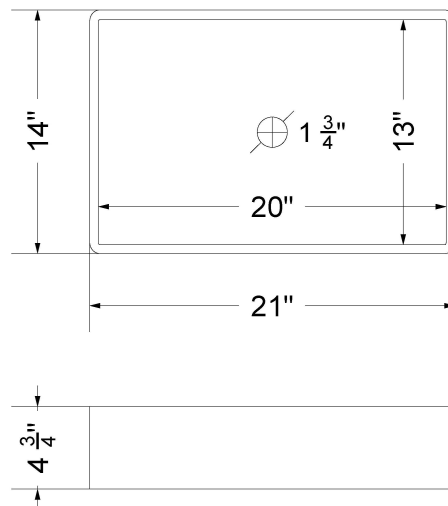

Sink Specifications

- 4-3/4" (82.55mm) deep
- 1-3/4" (6.35mm) drain opening
- Minimum cabinet size: 24"

Vanderloc® reserves the right to make revisions without notice to product specifications. For the most current Specification Sheet, go to www.vanderloc.com