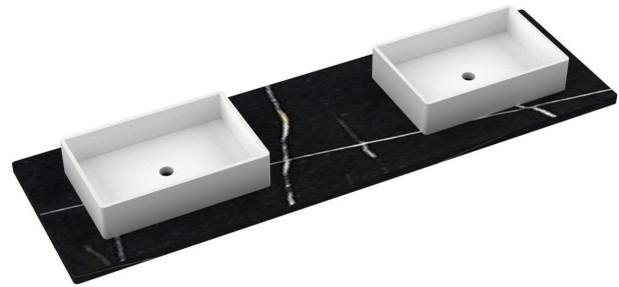

- Vigo Magnolia Matte Stone™ Vessel Bathroom Sink

Optional Products

- C-73B.en Silestone® Quartz backsplash

Codes/Standards

- N/A

Vanderloc® One-Year Limited Warranty

- For product warranty information visit www.vanderloc.com