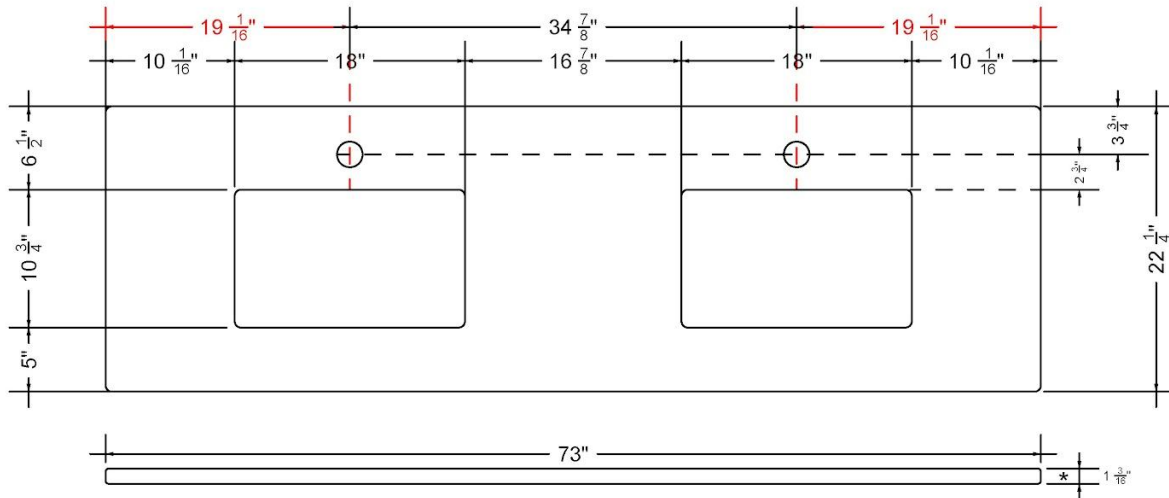

VANDERLOC

73" SILESTONE® QUARTZ VANITY TOP - Eternal Charcoal Double Rectangle Centered Sink (Single faucet hole)

C-73-DRC-SH.ec

Technical Information

All product dimensions are nominal.

- Installation: Vanity Top
- Number of deck holes: 2