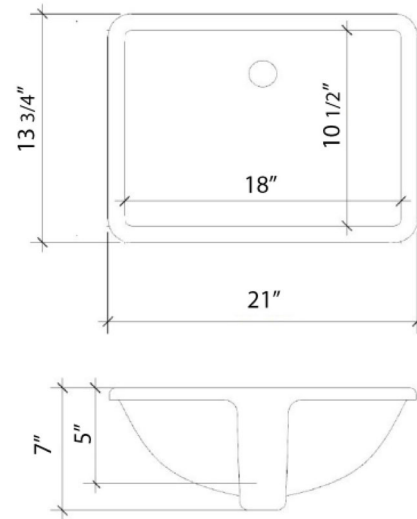

Technical Information

All product dimensions are nominal.

- Installation: Vanity Top
- Number of deck holes: 2

Notes

Install this product according to the installation instructions.

Sink Specifications

- 8" (203mm) deep
- 1-11/16" (73mm) drain opening
- Minimum cabinet size: 21"

Notes

Install this product according to the installation instructions.

Sink Specifications

- 8" (203mm) deep
- 1-11/16" (73mm) drain opening
- Minimum cabinet size: 21"

VANDERLOC

73" SILESTONE® QUARTZ VANITY TOP - Helix
Double Rectangle Centered Sink (Single faucet hole)

C-73-DRC-SH.he

Technical Information

All product dimensions are nominal.

- Installation: Vanity Top
- Number of deck holes: 2

Notes

Install this product according to the installation instructions.

Sink Specifications

Notes

Install this product according to the installation instructions.

Sink Specifications

- 8" (203mm) deep
- 1-11/16" (73mm) drain opening
- Minimum cabinet size: 21"

VANDERLOC

73" SILESTONE® QUARTZ VANITY TOP - Helix
Double Rectangle Centered Sink (Widespread faucet hole)