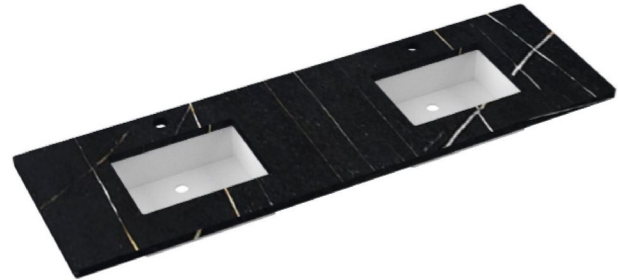

VANDERLOC

73" SILESTONE® QUARTZ VANITY TOP - Eternal Noir Double Rectangle Centered Sink (Single faucet hole)

C-73-DRC-SH.en

Features

- Square sink cutout
- Single and widespread faucet

Material

- Silestone® Quartz

Installation

- Vanity top
- Single faucet hole
- Vanderloc® Rectangle Sink

Included Products

- Vanderloc® Rectangle Sink (White Porcelain)
- Sink mounting hardware (screws)

Optional Products

- C-73B.en Silestone® Quartz backsplash

Codes/Standards

- N/A

Vanderloc® One-Year Limited Warranty

- For product warranty information visit www.vanderloc.com

Available Colors/Finishes

Color tiles intended for reference only.

Color	Code	Description
	DS	Desert Silver
	EC	Eternal Charcoal
	EN	Eternal Noir
	EG	Ethereal Glow
	HE	Helix
	WZ	White Zeus