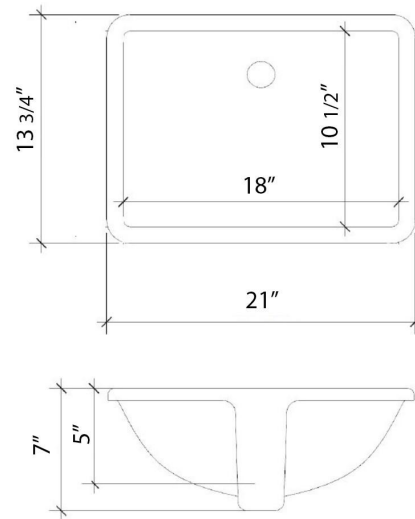

C-73-DRC.SH.ec

Technical Information

All product dimensions are nominal.

- Installation: Vanity Top
- Number of deck holes: 2

Notes

Install this product according to the installation instructions.

Sink Specifications

- 8" (203mm) deep
- 1-11/16" (73mm) drain opening
- Minimum cabinet size: 21"

VANDERLOC

73" SILESTONE® QUARTZ VANITY TOP - Eternal Noir Double Rectangle Centered Sink (Single faucet hole)

C-73-DRC.SH.en

Features