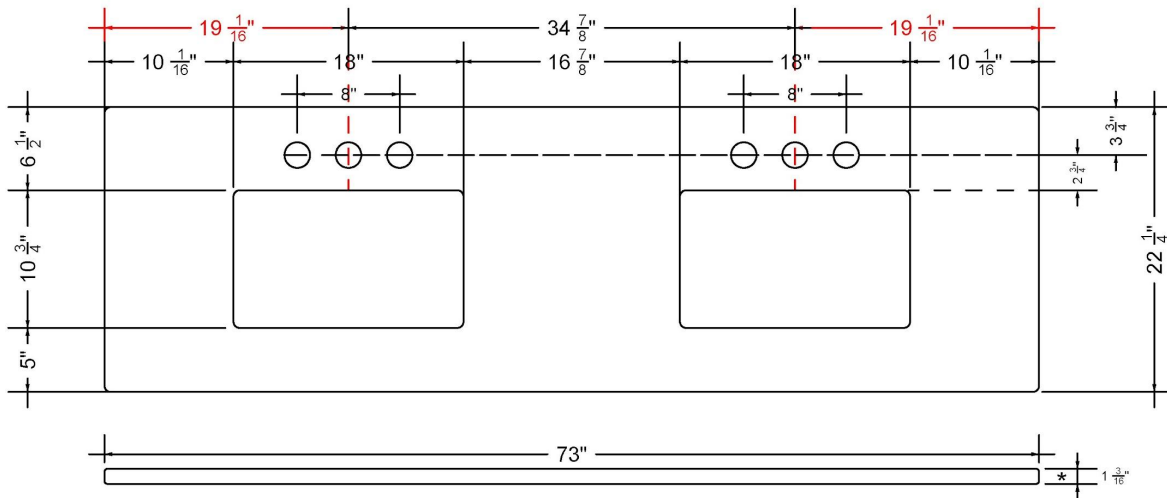

VANDERLOC

73" SILESTONE® QUARTZ VANITY TOP - Helix
Double Rectangle Centered Sink (Widespread faucet hole)

C-73-DRC.WS.he

Technical Information

All product dimensions are nominal.

- Installation: Vanity Top
- Number of deck holes: 6

Notes

Install this product according to the installation instructions.