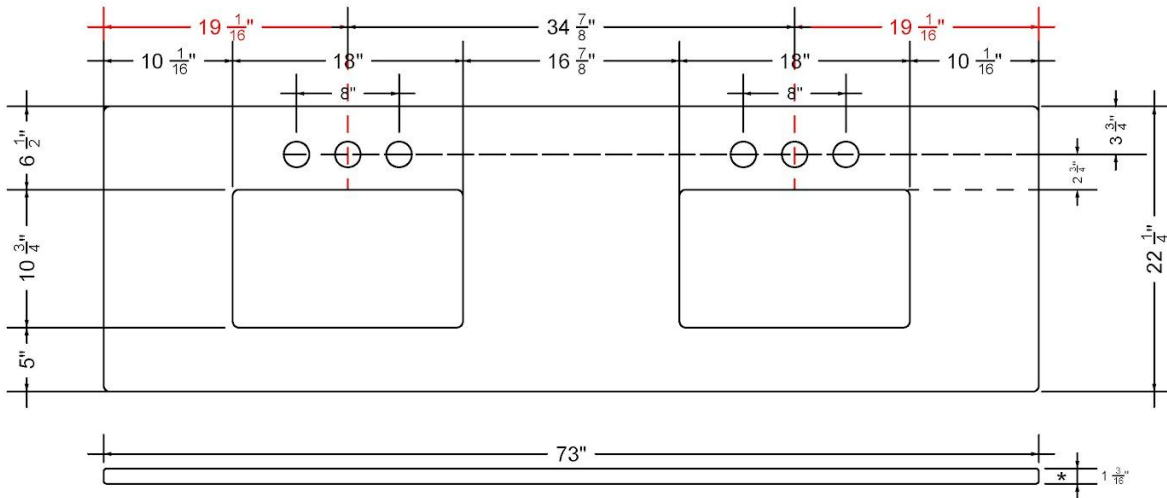

VANDERLOC

73" SILESTONE® QUARTZ VANITY TOP - Eternal Noir
Double Rectangle Centered Sink (Widespread faucet hole)

C-73-DRC-WS.en

Technical Information

All product dimensions are nominal.

- Installation: Vanity Top
- Number of deck holes: 6

Notes

Install this product according to the installation instructions.