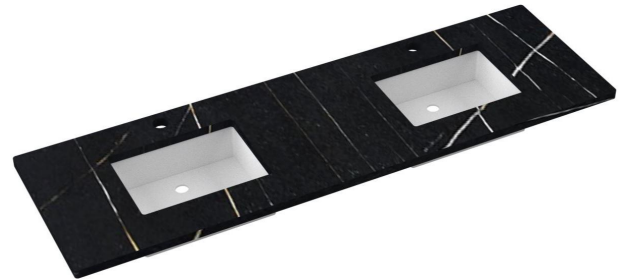

VANDERLOC

73" SILESTONE® QUARTZ VANITY TOP - Eternal Noir Double Rectangle Centered Sink (Single faucet hole)

C-73-DRC.SH.en

Features

- Square sink cutout
- Single and widespread faucet

Material

- Silestone® Quartz

Installation

- Vanity top
- Single faucet hole
- Vanderloc® Rectangle Sink

Included Products

- Vanderloc® Rectangle Sink (White Porcelain)
- Sink mounting hardware (screws)

Optional Products

- C-73B.en Silestone® Quartz backsplash

Codes/Standards

- N/A

Vanderloc® One-Year Limited Warranty

- For product warranty information visit www.vanderloc.com

Available Colors/Finishes

Color tiles intended for reference only.

Color	Code	Description
	DS	Desert Silver
	EC	Eternal Charcoal
	EN	Eternal Noir
	EG	Ethereal Glow
	HE	Helix
	WZ	White Zeus