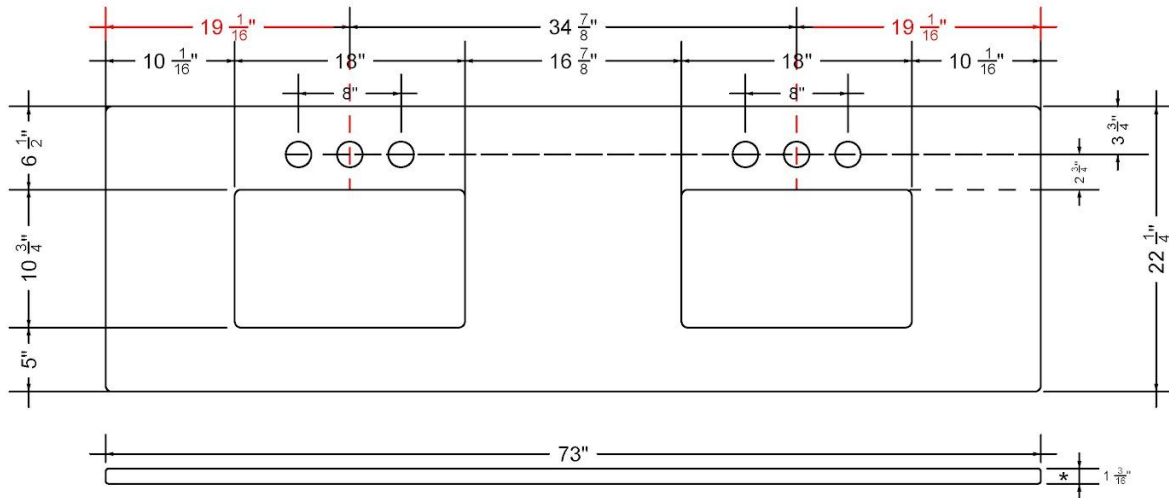

Technical Information

All product dimensions are nominal.

- Installation: Vanity Top
- Number of deck holes: 6

Notes

Install this product according to the installation instructions.