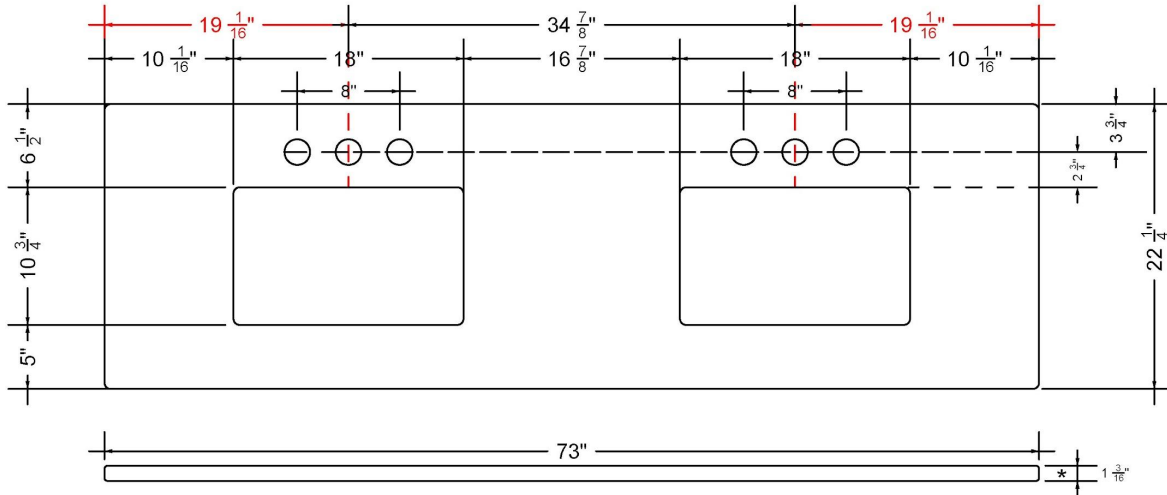

VANDERLOC

73" SILESTONE® QUARTZ VANITY TOP - Desert Silver
Double Rectangle Centered Sink (Widespread faucet hole)

C-73-DRC.WS.ds

Technical Information

All product dimensions are nominal.

- Installation: Vanity Top
- Number of deck holes: 6

Notes

Install this product according to the installation instructions.