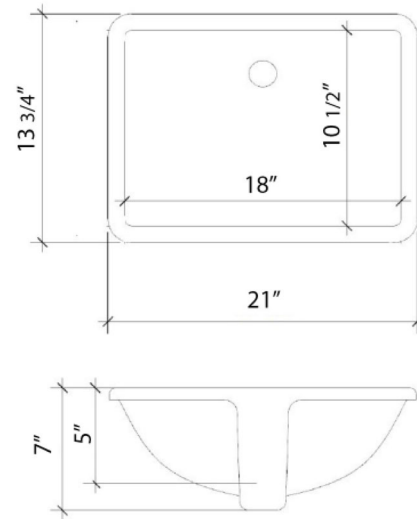

VANDERLOC

73" SILESTONE® QUARTZ VANITY TOP - Desert Silver
Double Rectangle Centered Sink (Single faucet hole)

C-73-DRC-SH.ds

Technical Information

All product dimensions are nominal.

- Installation: Vanity Top
- Number of deck holes: 2

Technical Information

All product dimensions are nominal.

- Installation: Vanity Top
- Number of deck holes: 2

Notes

Install this product according to the installation instructions.

Sink Specifications

- 8" (203mm) deep
- 1-11/16" (73mm) drain opening
- Minimum cabinet size: 21"

C-73-DRC-SH.wz

Technical Information

All product dimensions are nominal.

- Installation: Vanity Top
- Number of deck holes: 2

Notes

Install this product according to the installation instructions.

Sink Specifications

- 8" (203mm) deep
- 1-11/16" (73mm) drain opening
- Minimum cabinet size: 21"

VANDERLOC

73" SILESTONE® QUARTZ VANITY TOP – Desert Silver
Double Rectangle Centered Sink (Widespread faucet hole)

C-73-DRC-WS.ds