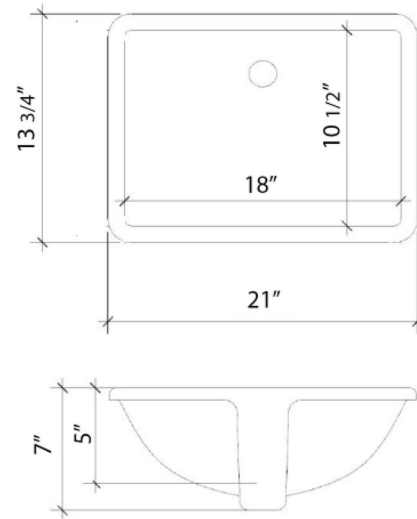

VANDERLOC

73" SILESTONE® QUARTZ VANITY TOP - Desert Silver
Double Rectangle Centered Sink (Single faucet hole)

C-73-DRC-SH.ds

Technical Information

All product dimensions are nominal.

- Installation: Vanity Top
- Number of deck holes: 2

Notes

Install this product according to the installation instructions.

Sink Specifications

- 8" (203mm) deep
- 1-11/16" (73mm) drain opening
- Minimum cabinet size: 21"

Vanderloc® reserves the right to make revisions without notice to product specifications. For the most current Specification Sheet, go to www.vanderloc.com