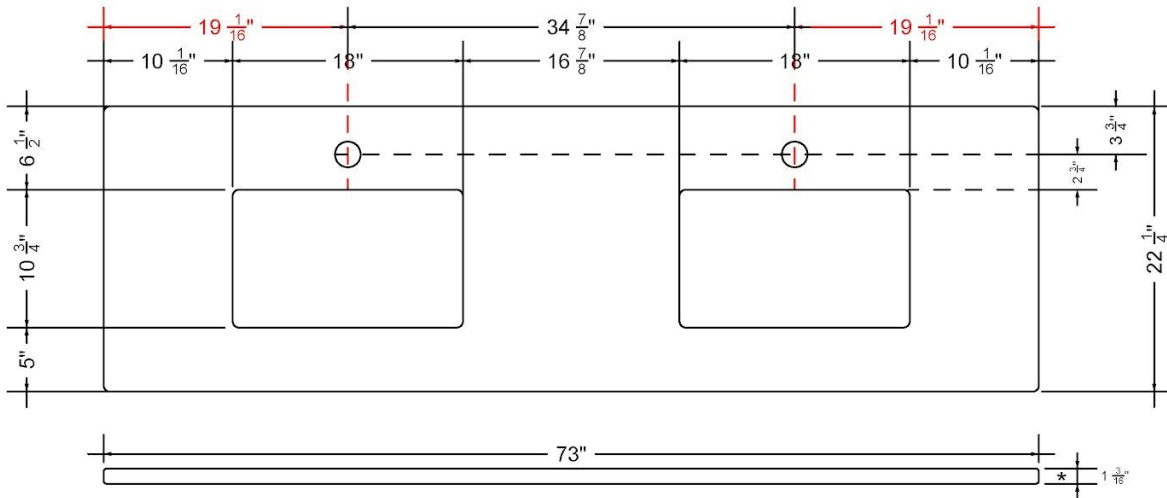

C-73-DRC-SH.he

Technical Information

All product dimensions are nominal.

- Installation: Vanity Top
- Number of deck holes: 2

Notes

Install this product according to the installation instructions.

Sink Specifications