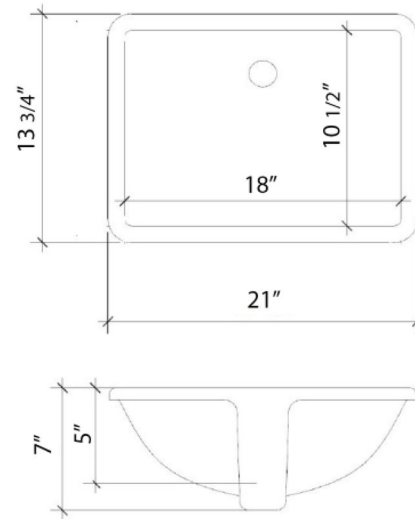

C-73-DRC-SH.he

Technical Information

All product dimensions are nominal.

- Installation: Vanity Top
- Number of deck holes: 2

Notes

Install this product according to the installation instructions.

Sink Specifications

C-73-DRC-SH.wz

Technical Information

All product dimensions are nominal.

- Installation: Vanity Top
- Number of deck holes: 2

Notes

Install this product according to the installation instructions.

Sink Specifications

All product dimensions are nominal.

- Installation: Vanity Top
- Number of deck holes: 6

Notes

Install this product according to the installation instructions.

Sink Specifications

- 8" (203mm) deep
- 1-11/16" (73mm) drain opening
- Minimum cabinet size: 21"

Technical Information

All product dimensions are nominal.

- Installation: Vanity Top
- Number of deck holes: 6

Notes

Install this product according to the installation instructions.

Sink Specifications

- 8" (203mm) deep
- 1-11/16" (73mm) drain opening
- Minimum cabinet size: 21"