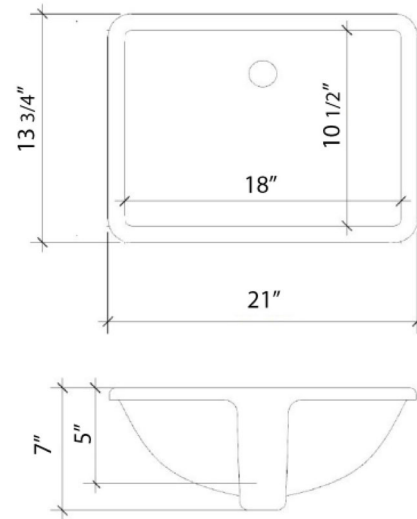

All product dimensions are nominal.

- Installation: Vanity Top
- Number of deck holes: 6

Notes

Install this product according to the installation instructions.

Sink Specifications

- 8" (203mm) deep
- 1-11/16" (73mm) drain opening
- Minimum cabinet size: 21"

Notes

Install this product according to the installation instructions.

Sink Specifications

- 8" (203mm) deep
- 1-11/16" (73mm) drain opening
- Minimum cabinet size: 21"

VANDERLOC

73" SILESTONE® QUARTZ VANITY TOP - Eternal Noir Double Rectangle Centered Sink (No faucet hole)