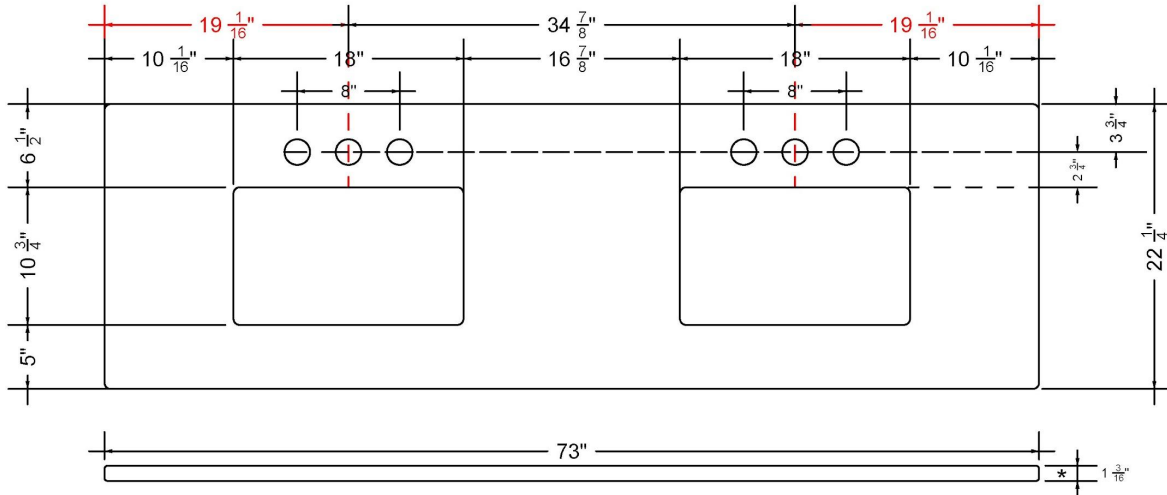

C-73-DRC.WS.wz

Technical Information

All product dimensions are nominal.

- Installation: Vanity Top
- Number of deck holes: 6

Notes

Install this product according to the installation instructions.

Sink Specifications