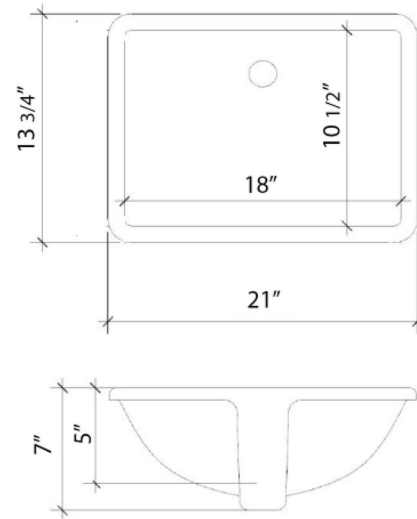

Technical Information

All product dimensions are nominal.

- Installation: Vanity Top
- Number of deck holes: 2

Notes

Install this product according to the installation instructions.

Sink Specifications

- 8" (203mm) deep
- 1-11/16" (73mm) drain opening
- Minimum cabinet size: 21"

C-73-DRC-SH.he

Technical Information

All product dimensions are nominal.

- Installation: Vanity Top
- Number of deck holes: 2

Notes

Install this product according to the installation instructions.

Sink Specifications

- 8" (203mm) deep
- 1-11/16" (73mm) drain opening
- Minimum cabinet size: 21"

VANDERLOC

73" SILESTONE® QUARTZ VANITY TOP - White Zeus
Double Rectangle Centered Sink (Single faucet hole)

C-73-DRC-SH.wz

Features