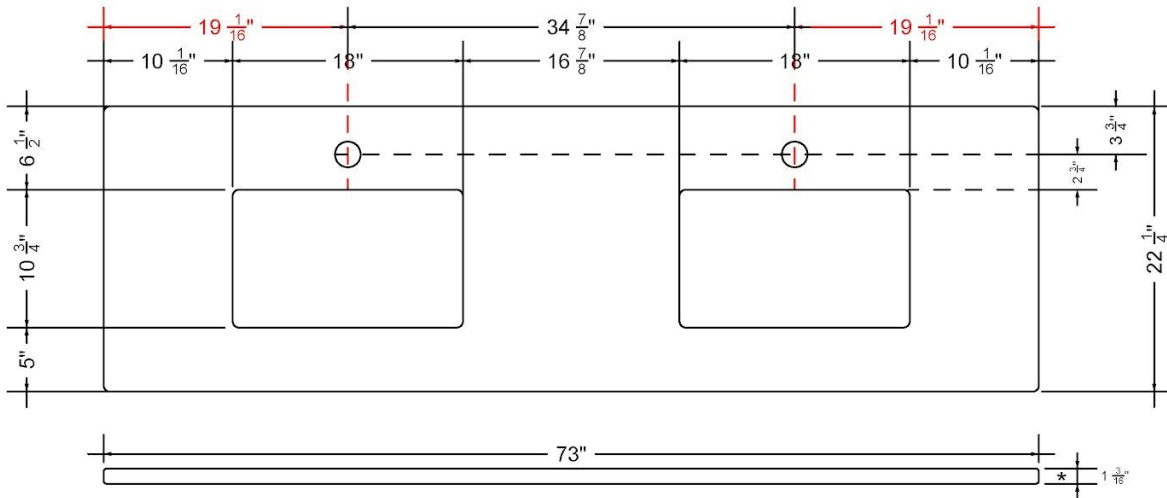

VANDERLOC

73" SILESTONE® QUARTZ VANITY TOP - Desert Silver
Double Rectangle Centered Sink (Single faucet hole)

C-73-DRC-SH.ds

Technical Information

All product dimensions are nominal.

- Installation: Vanity Top
- Number of deck holes: 2