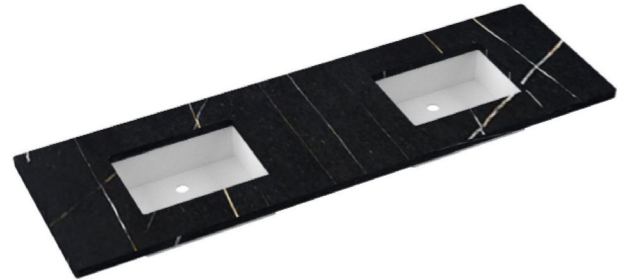

C-73-DRC-NH.en

Features

- Square sink cutout
- Single and widespread faucet

Material

- Silestone® Quartz

Installation

- Vanity top
- No faucet hole
- Vanderloc® Rectangle Sink

Included Products

- Vanderloc® Rectangle Sink (White Porcelain)
- Sink mounting hardware (screws)

Optional Products

- C-73B.en Silestone® Quartz backsplash

Codes/Standards

- N/A

Vanderloc® One-Year Limited Warranty

- For product warranty information visit www.vanderloc.com