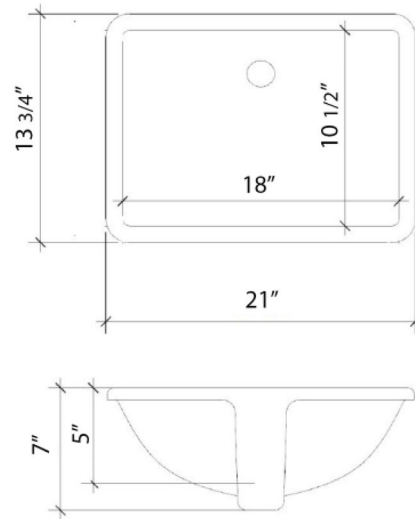

Technical Information

All product dimensions are nominal.

- Installation: Vanity Top
- Number of deck holes: 2

Notes

Install this product according to the installation instructions.

Sink Specifications

- 8" (203mm) deep
- 1-11/16" (73mm) drain opening
- Minimum cabinet size: 21"