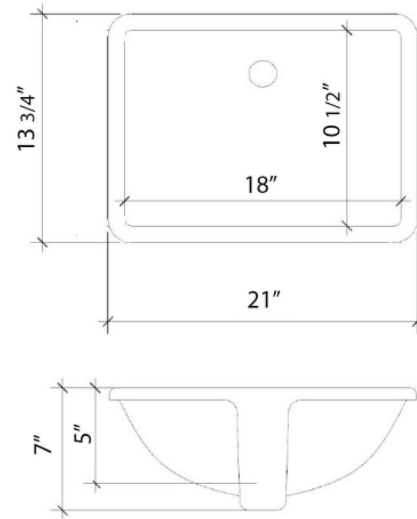

C-73-DRC-WS.en

Technical Information

All product dimensions are nominal.

- Installation: Vanity Top
- Number of deck holes: 6

Notes

Install this product according to the installation instructions.

Sink Specifications

All product dimensions are nominal.

- Installation: Vanity Top
- Number of deck holes: 6

Notes

Install this product according to the installation instructions.

Sink Specifications

- 8" (203mm) deep
- 1-11/16" (73mm) drain opening
- Minimum cabinet size: 21"

Technical Information

All product dimensions are nominal.

- Installation: Vanity Top
- Number of deck holes: 6

Notes

Install this product according to the installation instructions.

Sink Specifications

- 8" (203mm) deep
- 1-11/16" (73mm) drain opening
- Minimum cabinet size: 21"

Notes

Install this product according to the installation instructions.

Sink Specifications

- 8" (203mm) deep
- 1-11/16" (73mm) drain opening
- Minimum cabinet size: 21"

VANDERLOC

73" SILESTONE® QUARTZ VANITY TOP - Helix
Double Rectangle Centered Sink (No faucet hole)