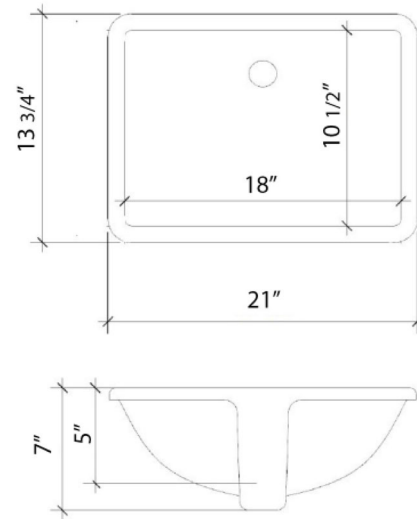

All product dimensions are nominal.

- Installation: Vanity Top
- Number of deck holes: 6

Notes

Install this product according to the installation instructions.

Sink Specifications

- 8" (203mm) deep
- 1-11/16" (73mm) drain opening
- Minimum cabinet size: 21"

Technical Information

All product dimensions are nominal.

- Installation: Vanity Top
- Number of deck holes: 6

Notes

Install this product according to the installation instructions.

Sink Specifications

- 8" (203mm) deep
- 1-11/16" (73mm) drain opening
- Minimum cabinet size: 21"

C-73-DRC-NH.wz

Technical Information

All product dimensions are nominal.

- Installation: Vanity Top
- Number of deck holes: 0

Notes

Install this product according to the installation instructions.

Sink Specifications