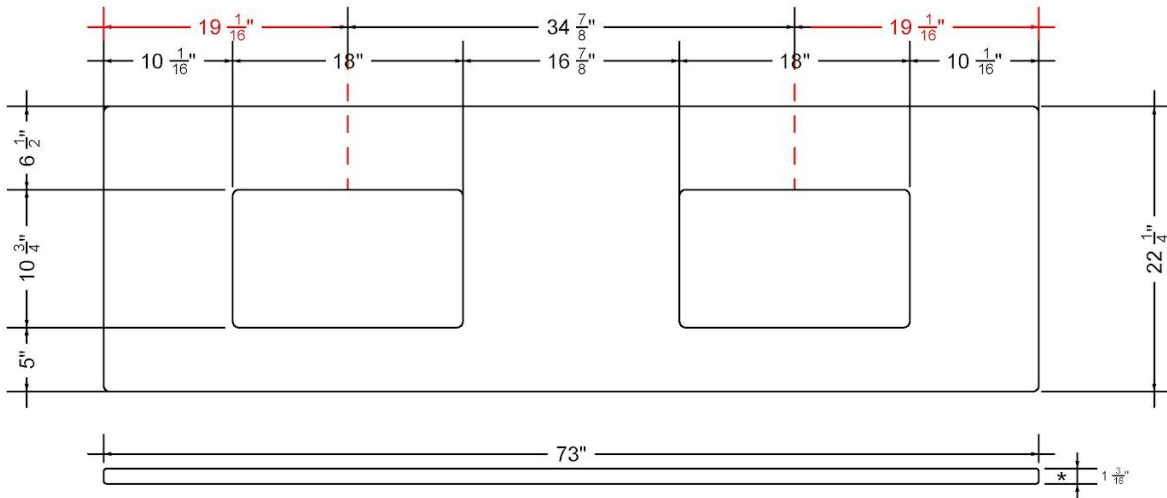

Technical Information

All product dimensions are nominal.

- Installation: Vanity Top
- Number of deck holes: 0

Notes

Install this product according to the installation instructions.