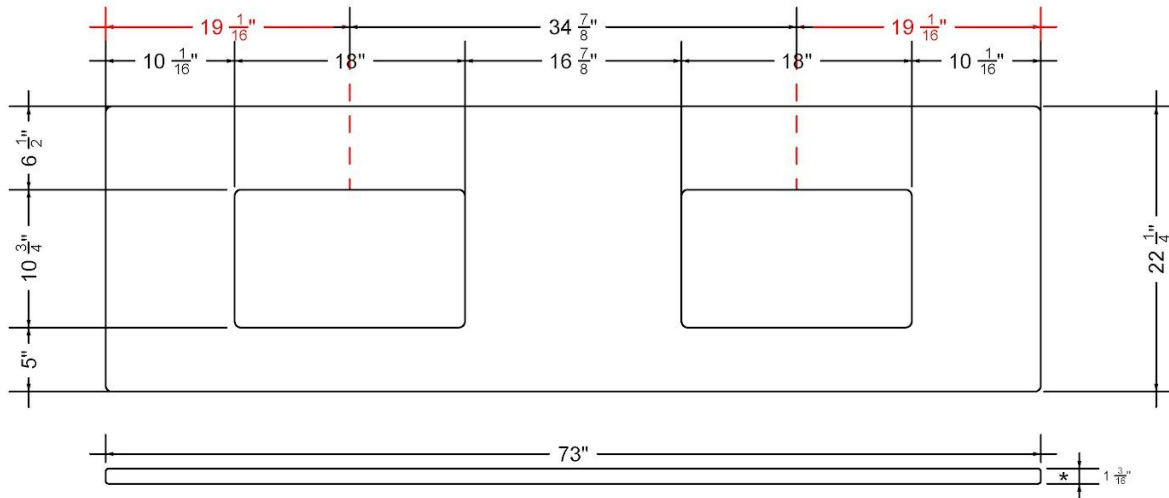

VANDERLOC

73" SILESTONE® QUARTZ VANITY TOP - Eternal Charcoal Double Rectangle Centered Sink (No faucet hole)

C-73-DRC-NH.ec

Technical Information

All product dimensions are nominal.

- Installation: Vanity Top
- Number of deck holes: 0

Notes

Install this product according to the installation instructions.