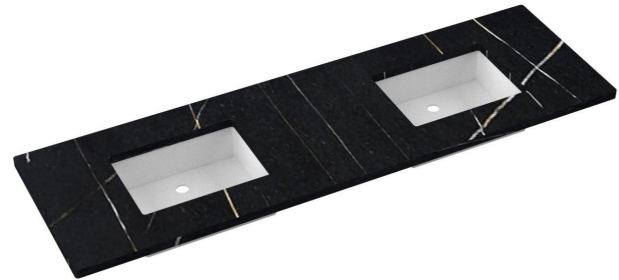

VANDERLOC

73" SILESTONE® QUARTZ VANITY TOP - Eternal Noir Double Rectangle Centered Sink (No faucet hole)

C-73-DRC.NH.en

Features

- Square sink cutout
- Single and widespread faucet

Material

- Silestone® Quartz

Installation

- Vanity top
- No faucet hole
- Vanderloc® Rectangle Sink

Included Products

- Vanderloc® Rectangle Sink (White Porcelain)
- Sink mounting hardware (screws)

Optional Products

- C-73B.en Silestone® Quartz backsplash

Codes/Standards

- N/A

Vanderloc® One-Year Limited Warranty

- For product warranty information visit www.vanderloc.com

Available Colors/Finishes

Color tiles intended for reference only.

Color	Code	Description
	DS	Desert Silver
	EC	Eternal Charcoal
	EN	Eternal Noir
	EG	Ethereal Glow
	HE	Helix
	WZ	White Zeus