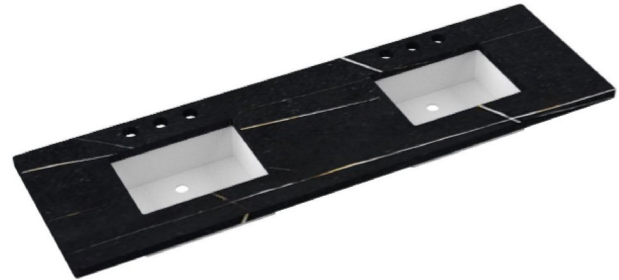

VANDERLOC

73" SILESTONE® QUARTZ VANITY TOP - Eternal Noir
Double Rectangle Centered Sink (Widespread faucet hole)

C-73-DRC-WS.en

Features

- Square sink cutout
- Single and widespread faucet

Material

- Silestone® Quartz

Installation

- Vanity top
- Widespread faucet hole
- Vanderloc® Rectangle Sink

Included Products

- Vanderloc® Rectangle Sink (White Porcelain)
- Sink mounting hardware (screws)

Optional Products

- C-73B.en Silestone® Quartz backsplash

Codes/Standards

- N/A

Vanderloc® One-Year Limited Warranty

- For product warranty information visit www.vanderloc.com

Available Colors/Finishes

Color tiles intended for reference only.

Color	Code	Description
	DS	Desert Silver
	EC	Eternal Charcoal
	EN	Eternal Noir
	EG	Ethereal Glow
	HE	Helix
	WZ	White Zeus