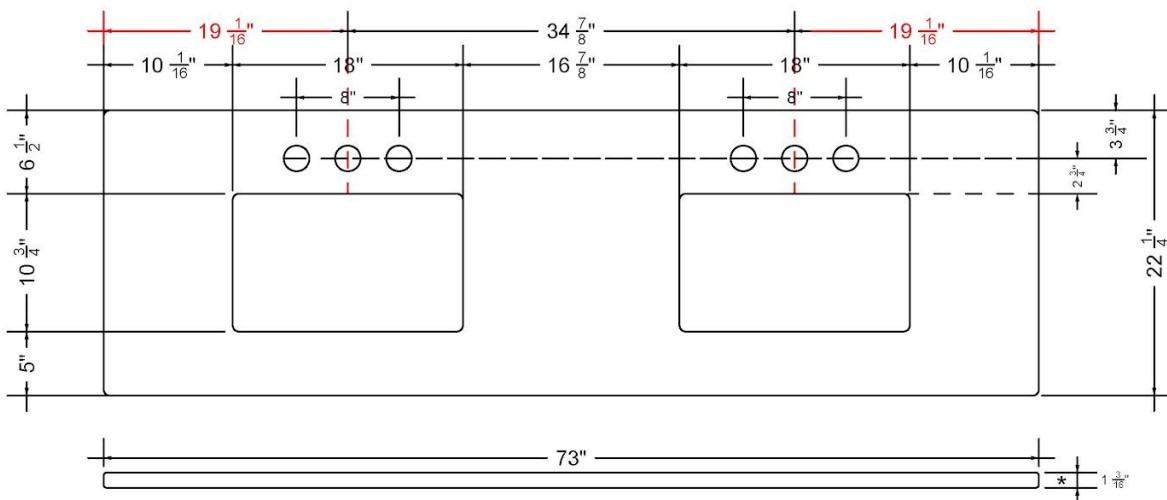

Technical Information

All product dimensions are nominal.

- Installation: Vanity Top
- Number of deck holes: 6

Notes

Install this product according to the installation instructions.