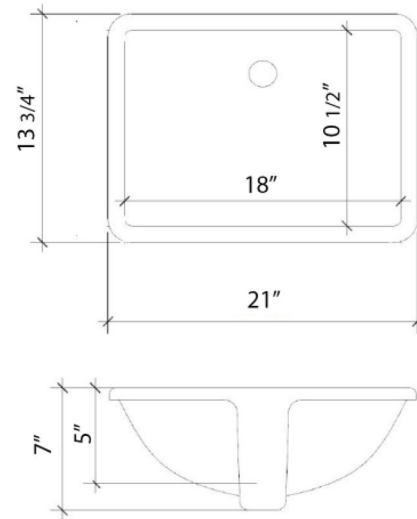

Notes

Install this product according to the installation instructions.

Sink Specifications

- 8" (203mm) deep
- 1-11/16" (73mm) drain opening
- Minimum cabinet size: 21"

VANDERLOC

73" SILESTONE® QUARTZ VANITY TOP - Helix
Double Rectangle Centered Sink (Single faucet hole)

C-73-DRC-SH.he

Technical Information

All product dimensions are nominal.

- Installation: Vanity Top
- Number of deck holes: 2

Notes

Install this product according to the installation instructions.

Sink Specifications

C-73-DRC-SH.wz

Technical Information

All product dimensions are nominal.

- Installation: Vanity Top
- Number of deck holes: 2

Notes

Install this product according to the installation instructions.

Sink Specifications

All product dimensions are nominal.

- Installation: Vanity Top
- Number of deck holes: 6

Notes

Install this product according to the installation instructions.

Sink Specifications

- 8" (203mm) deep
- 1-11/16" (73mm) drain opening
- Minimum cabinet size: 21"