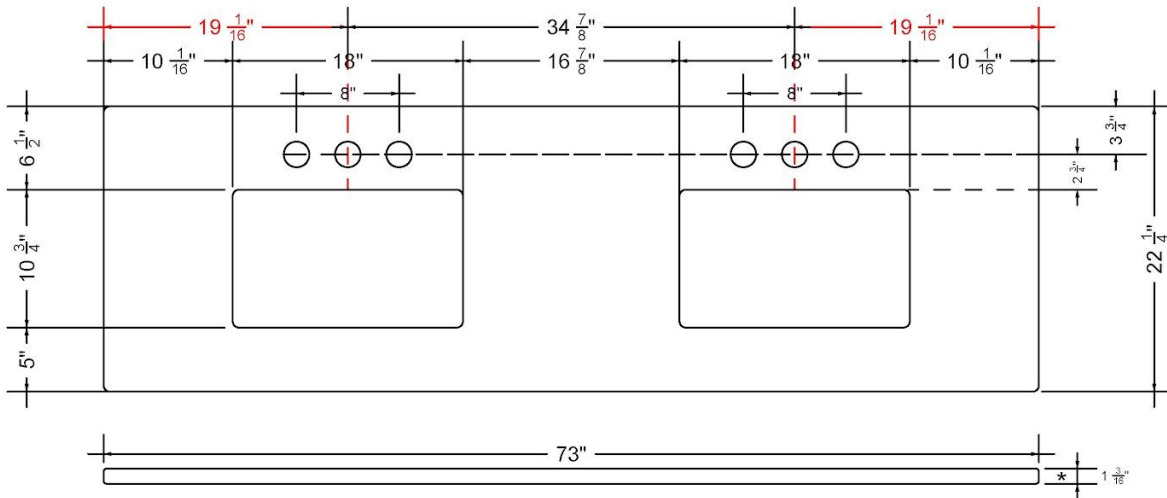

Technical Information

All product dimensions are nominal.

- Installation: Vanity Top
- Number of deck holes: 6

Notes

Install this product according to the installation instructions.