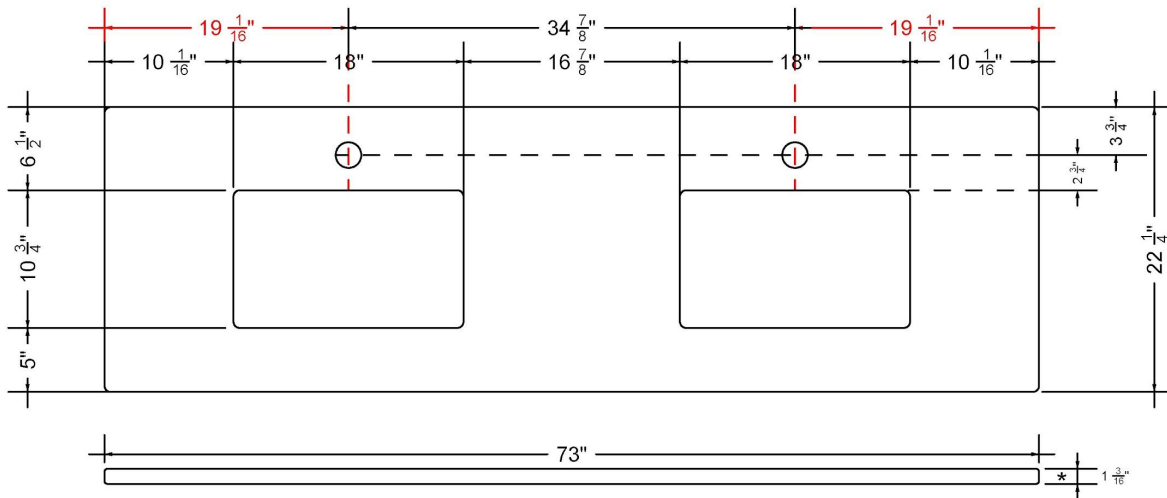

VANDERLOC

73" SILESTONE® QUARTZ VANITY TOP - Eternal Noir
Double Rectangle Centered Sink (Single faucet hole)

C-73-DRC.SH.en

Technical Information

All product dimensions are nominal.

- Installation: Vanity Top
- Number of deck holes: 2

Notes

Install this product according to the installation instructions.