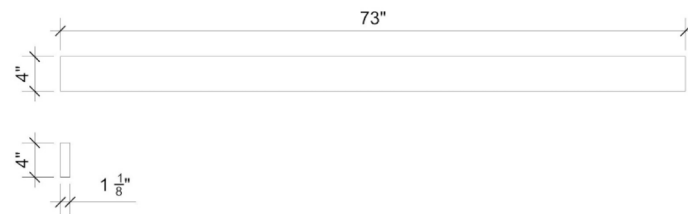

VANDERLOC

73" Quartz Backsplash White Zeus **C-73B.wz**

Features

- 4" Quartz Backsplash

Material

- Silestone® Quartz

Codes/Standards

- None Applicable

Notes

- Install this product according to the installation instructions

Technical Information

- All product dimensions are nominal

Vanderloc® One-Year Limited Warranty

- For product warranty information visit www.vanderloc.com

Available Colors/Finishes

Color tiles intended for reference only.

Color	Code	Description
	DS	Desert Silver
	EC	Eternal Charcoal
	EN	Eternal Noir
	EG	Ethereal Glow
	HE	Helix
	WZ	White Zeus