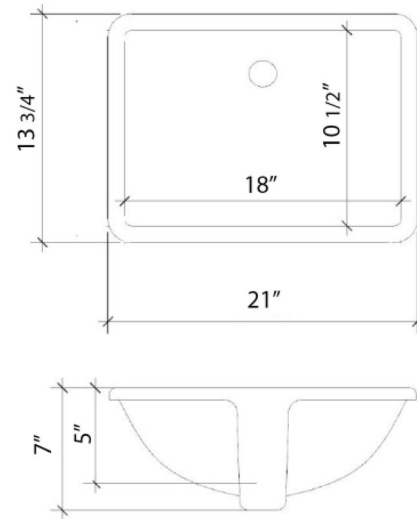

Technical Information

All product dimensions are nominal.

- Installation: Vanity Top
- Number of deck holes: 2

Notes

Install this product according to the installation instructions.

Sink Specifications

- 8" (203mm) deep
- 1-11/16" (73mm) drain opening
- Minimum cabinet size: 21"

C-73-DRC-SH.he

Technical Information

All product dimensions are nominal.

- Installation: Vanity Top
- Number of deck holes: 2

Notes

Install this product according to the installation instructions.

Sink Specifications

C-73-DRC-WS.en

Technical Information

All product dimensions are nominal.

- Installation: Vanity Top
- Number of deck holes: 6

Notes

Install this product according to the installation instructions.

Sink Specifications

- 8" (203mm) deep
- 1-11/16" (73mm) drain opening
- Minimum cabinet size: 21"

VANDERLOC

73" SILESTONE® QUARTZ VANITY TOP - Ethereal Glow Double Rectangle Centered Sink (Widespread faucet hole)

C-73-DRC-WS.eg