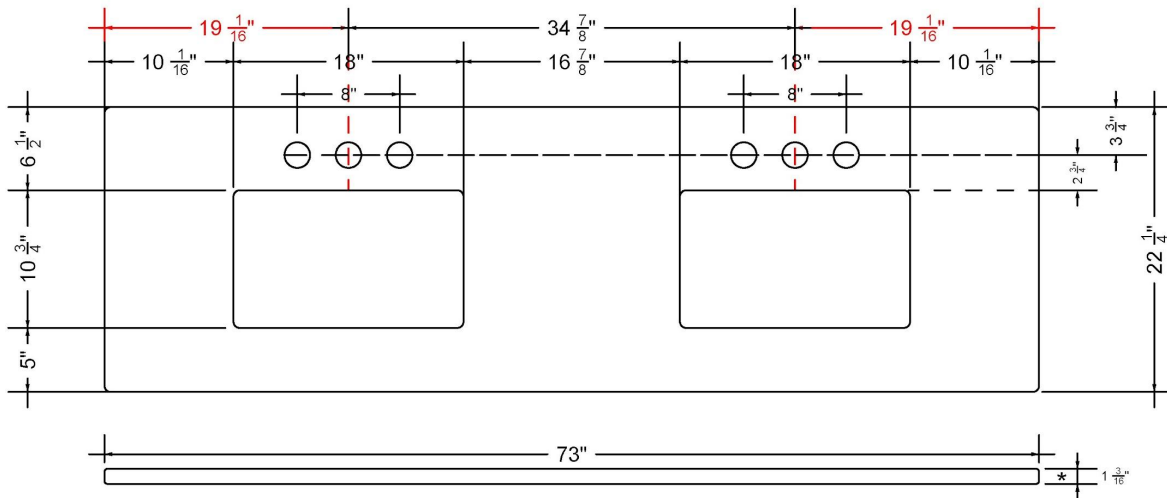

Technical Information

All product dimensions are nominal.

- Installation: Vanity Top
- Number of deck holes: 6

Notes

Install this product according to the installation instructions.