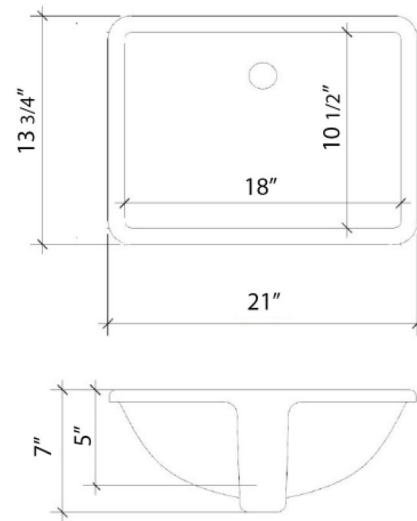

C-73-DRC-WS.en

Technical Information

All product dimensions are nominal.

- Installation: Vanity Top
- Number of deck holes: 6

Notes

Install this product according to the installation instructions.

Sink Specifications

All product dimensions are nominal.

- Installation: Vanity Top
- Number of deck holes: 6

Notes

Install this product according to the installation instructions.

Sink Specifications

- 8" (203mm) deep
- 1-11/16" (73mm) drain opening
- Minimum cabinet size: 21"

C-73-DRC-NH.en

Technical Information

All product dimensions are nominal.

- Installation: Vanity Top
- Number of deck holes: 0

Notes

Install this product according to the installation instructions.

Sink Specifications