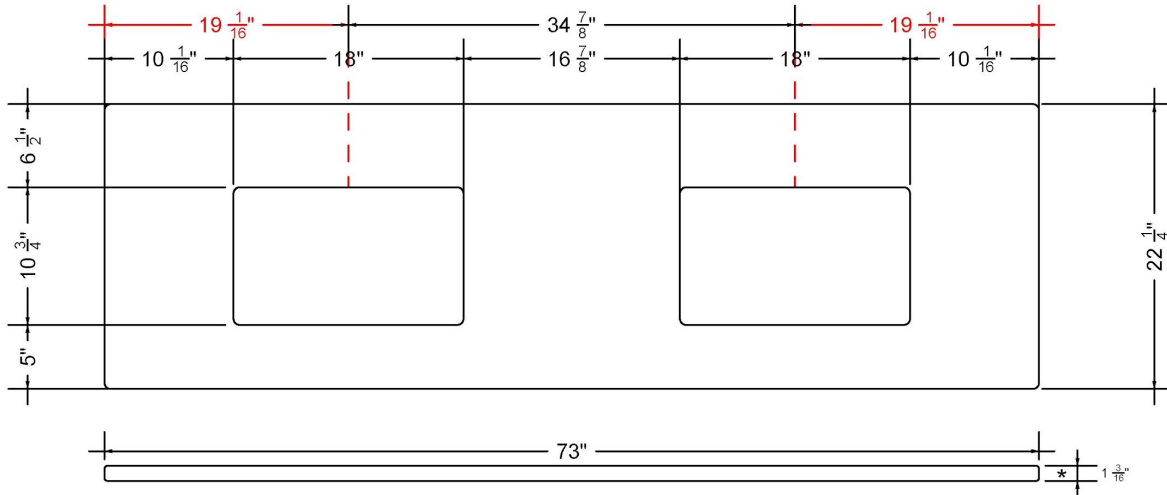

VANDERLOC

73" SILESTONE® QUARTZ VANITY TOP - Desert Silver

Double Rectangle Centered Sink (No faucet hole)

C-73-DRC.NH.ds

Technical Information

All product dimensions are nominal.

- Installation: Vanity Top
- Number of deck holes: 0

Notes

Install this product according to the installation instructions.