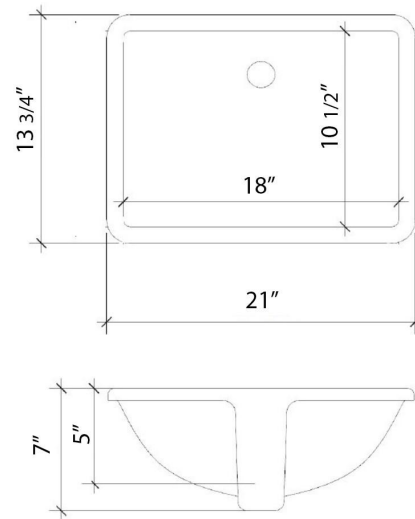

C-73-DRC.SH.wz

Technical Information

All product dimensions are nominal.

- Installation: Vanity Top
- Number of deck holes: 2

Notes

Install this product according to the installation instructions.

Sink Specifications

C-73-DRC.WS.ds

Technical Information

All product dimensions are nominal.

- Installation: Vanity Top
- Number of deck holes: 6

Notes

Install this product according to the installation instructions.

Sink Specifications

Technical Information

All product dimensions are nominal.

- Installation: Vanity Top
- Number of deck holes: 6

Notes

Install this product according to the installation instructions.

Sink Specifications

- 8" (203mm) deep
- 1-11/16" (73mm) drain opening
- Minimum cabinet size: 21"

C-73-DRC.NH.ds

Technical Information

All product dimensions are nominal.

- Installation: Vanity Top
- Number of deck holes: 0

Notes

Install this product according to the installation instructions.

Sink Specifications