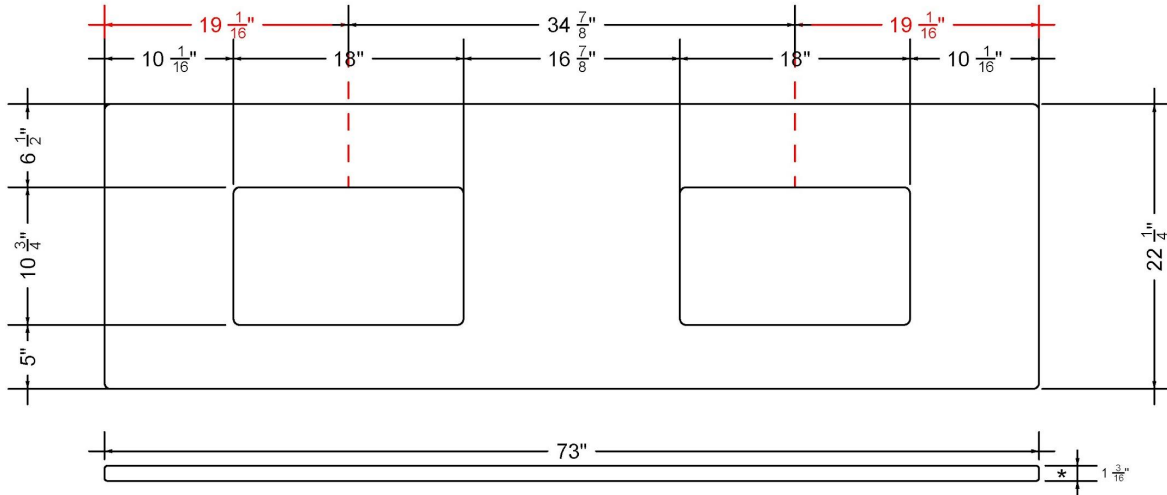

Technical Information

All product dimensions are nominal.

- Installation: Vanity Top
- Number of deck holes: 0

Notes

Install this product according to the installation instructions.