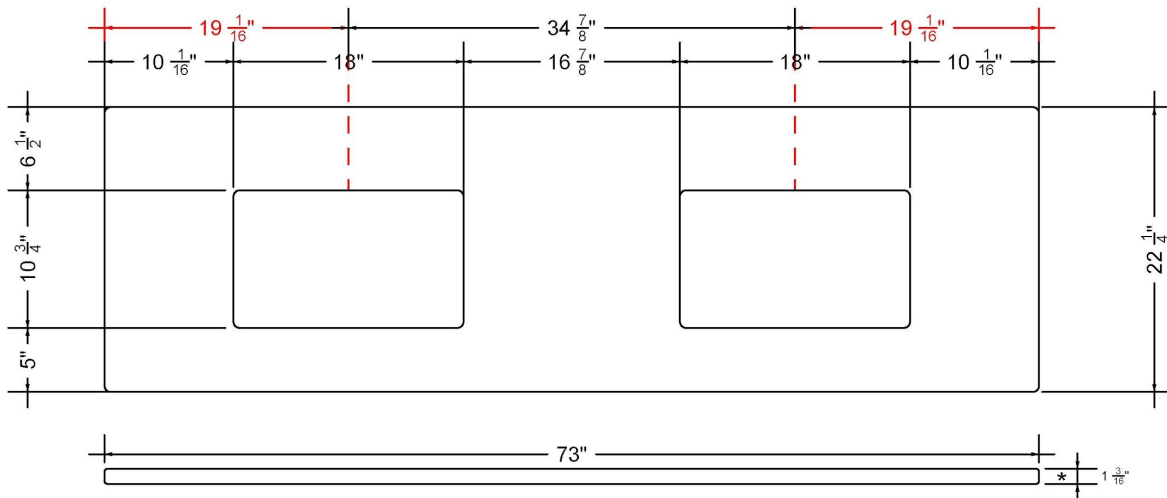

Technical Information

All product dimensions are nominal.

- Installation: Vanity Top
- Number of deck holes: 0

Notes

Install this product according to the installation instructions.

Sink Specifications

- 8" (203mm) deep
- 1-11/16" (73mm) drain opening
- Minimum cabinet size: 21"