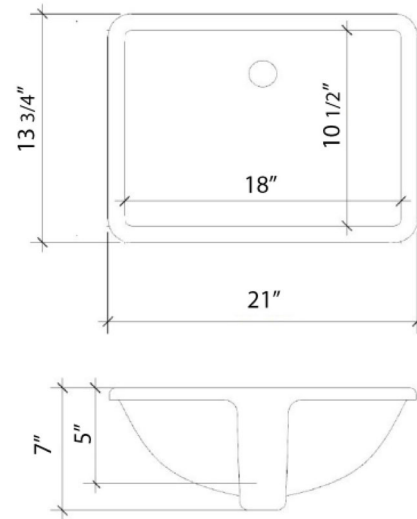

VANDERLOC

73" SILESTONE® QUARTZ VANITY TOP - Eternal Charcoal Double Rectangle Centered Sink (Single faucet hole)

C-73-DRC-SH.ec

Technical Information

All product dimensions are nominal.

- Installation: Vanity Top
- Number of deck holes: 2

Notes

Install this product according to the installation instructions.

Sink Specifications

- 8" (203mm) deep
- 1-11/16" (73mm) drain opening
- Minimum cabinet size: 21"

Vanderloc® reserves the right to make revisions without notice to product specifications. For the most current Specification Sheet, go to www.vanderloc.com