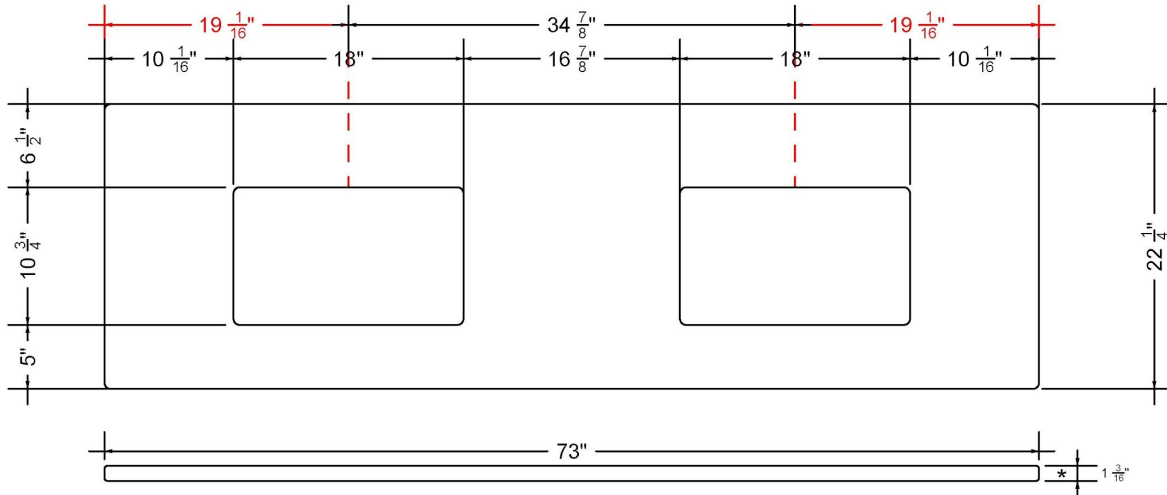

VANDERLOC

73" SILESTONE® QUARTZ VANITY TOP - Eternal Noir
Double Rectangle Centered Sink (No faucet hole)

C-73-DRC.NH.en

Technical Information

All product dimensions are nominal.

- Installation: Vanity Top
- Number of deck holes: 0

Notes

Install this product according to the installation instructions.