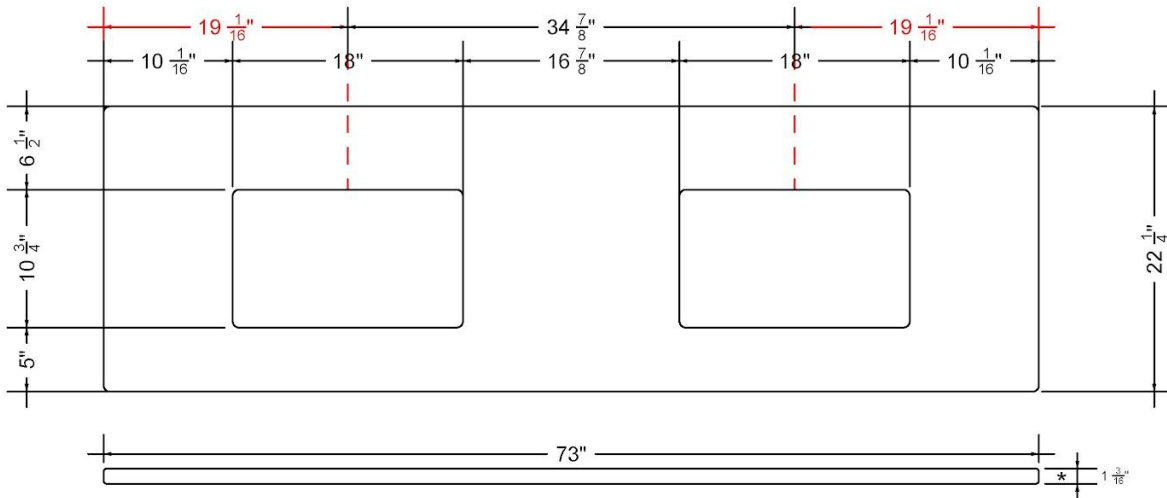

C-73-DRC-NH.en

Technical Information

All product dimensions are nominal.

- Installation: Vanity Top
- Number of deck holes: 0

Notes

Install this product according to the installation instructions.

Sink Specifications