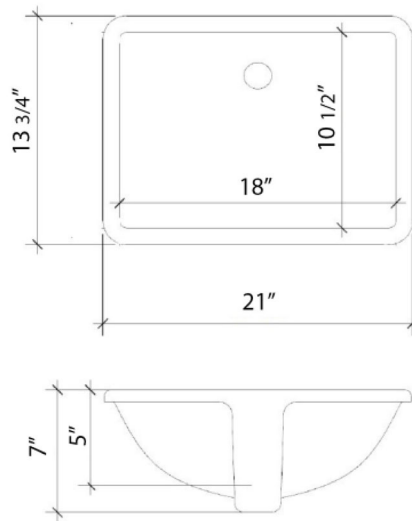

VANDERLOC

73" SILESTONE® QUARTZ VANITY TOP - Desert Silver
Double Rectangle Centered Sink (Single faucet hole)

C-73-DRC-SH.ds

Technical Information

All product dimensions are nominal.

- Installation: Vanity Top
- Number of deck holes: 2

Technical Information

All product dimensions are nominal.

- Installation: Vanity Top
- Number of deck holes: 2

Notes

Install this product according to the installation instructions.

Sink Specifications

- 8" (203mm) deep
- 1-11/16" (73mm) drain opening
- Minimum cabinet size: 21"

Notes

Install this product according to the installation instructions.

Sink Specifications

- 8" (203mm) deep
- 1-11/16" (73mm) drain opening
- Minimum cabinet size: 21"

VANDERLOC

73" SILESTONE® QUARTZ VANITY TOP - Eternal Charcoal Double Rectangle Centered Sink (Widespread faucet hole)