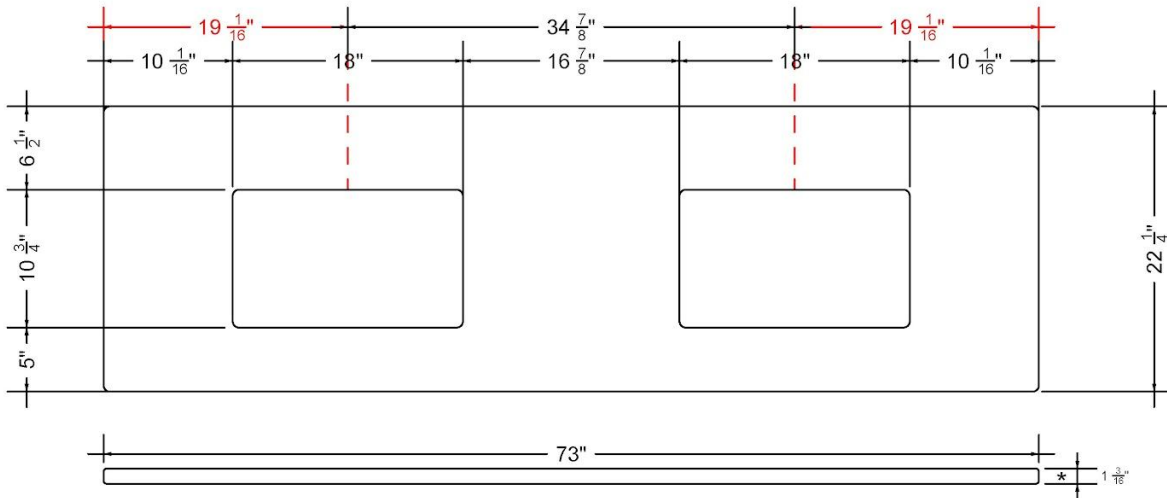

C-73-DRC-NH.wz

Technical Information

All product dimensions are nominal.

- Installation: Vanity Top
- Number of deck holes: 0

Notes

Install this product according to the installation instructions.

Sink Specifications