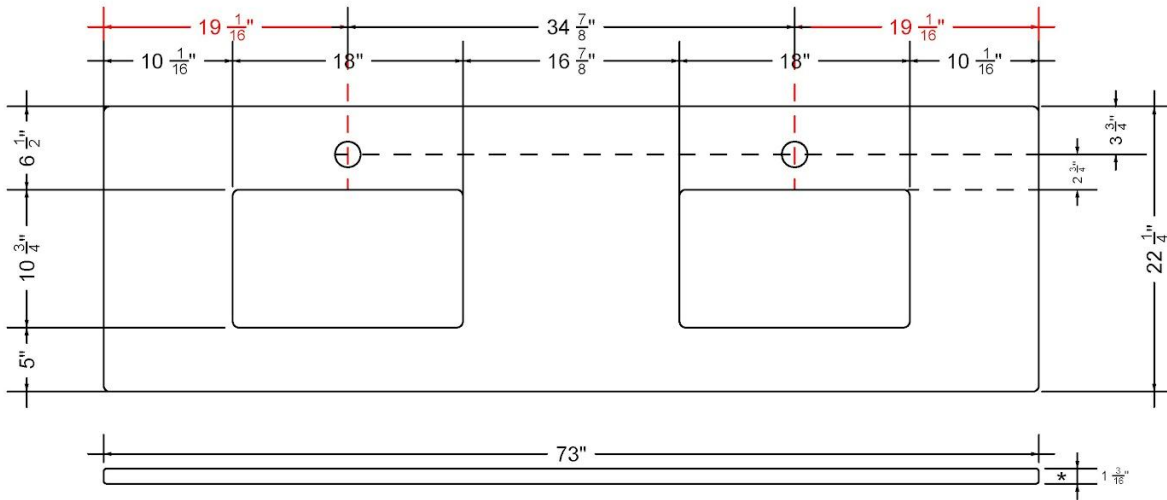

VANDERLOC

73" SILESTONE® QUARTZ VANITY TOP - Ethereal Glow
Double Rectangle Centered Sink (Single faucet hole)

C-73-DRC-SH.eg

Technical Information

All product dimensions are nominal.

- Installation: Vanity Top
- Number of deck holes: 2