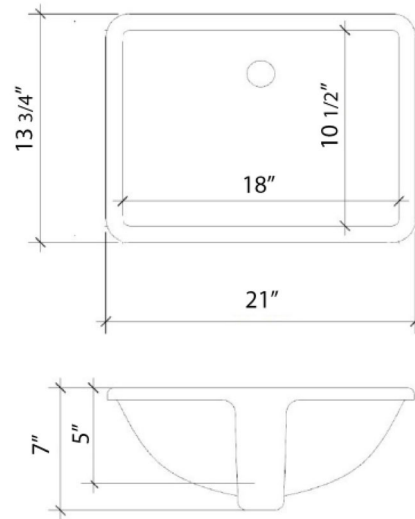

Technical Information

All product dimensions are nominal.

- Installation: Vanity Top
- Number of deck holes: 2

Notes

Install this product according to the installation instructions.

Sink Specifications

- 8" (203mm) deep
- 1-11/16" (73mm) drain opening
- Minimum cabinet size: 21"

VANDERLOC

73" SILESTONE® QUARTZ VANITY TOP - Ethereal Glow
Double Rectangle Centered Sink (Single faucet hole)

C-73-DRC-SH.eg

Technical Information

All product dimensions are nominal.

- Installation: Vanity Top
- Number of deck holes: 2

Notes

Install this product according to the installation instructions.

Sink Specifications

- 8" (203mm) deep
- 1-11/16" (73mm) drain opening
- Minimum cabinet size: 21"

VANDERLOC

73" SILESTONE® QUARTZ VANITY TOP - Helix
Double Rectangle Centered Sink (Single faucet hole)