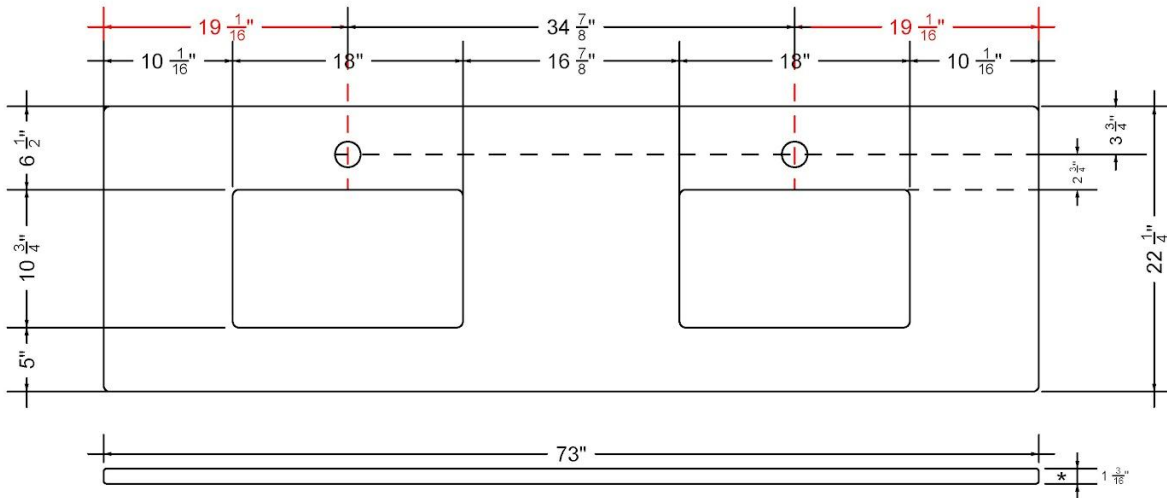

Technical Information

All product dimensions are nominal.

- Installation: Vanity Top
- Number of deck holes: 2

Notes

Install this product according to the installation instructions.

Sink Specifications

- 8" (203mm) deep
- 1-11/16" (73mm) drain opening
- Minimum cabinet size: 21"