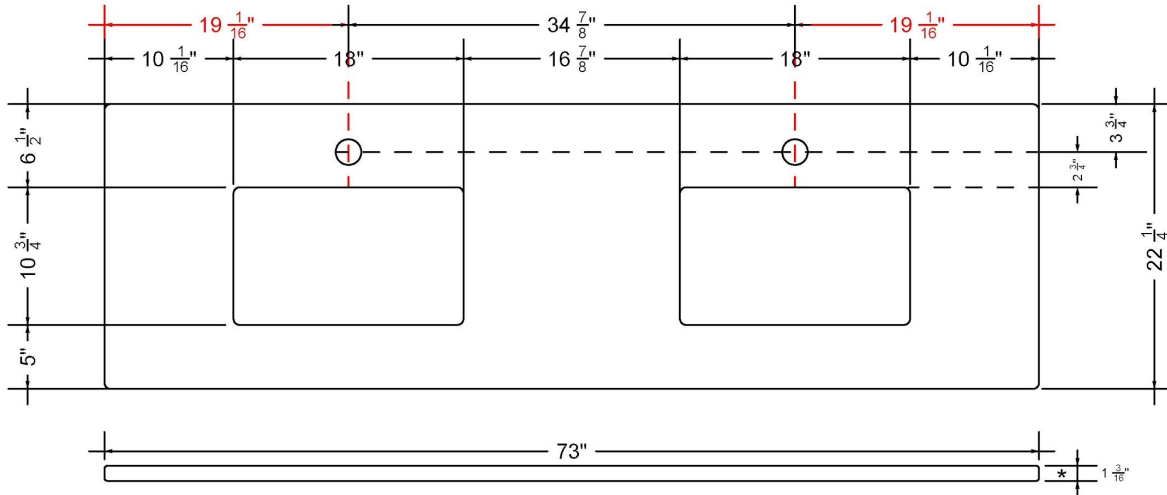

C-73-DRC.SH.ec

Technical Information

All product dimensions are nominal.

- Installation: Vanity Top
- Number of deck holes: 2

Notes

Install this product according to the installation instructions.

Sink Specifications