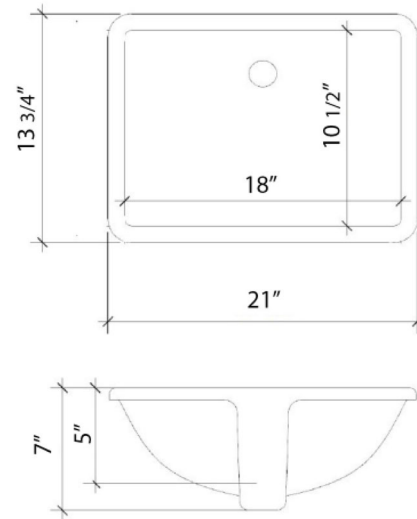

All product dimensions are nominal.

- Installation: Vanity Top
- Number of deck holes: 6

Notes

Install this product according to the installation instructions.

Sink Specifications

- 8" (203mm) deep
- 1-11/16" (73mm) drain opening
- Minimum cabinet size: 21"

Technical Information

All product dimensions are nominal.

- Installation: Vanity Top
- Number of deck holes: 6

Notes

Install this product according to the installation instructions.

Sink Specifications

- 8" (203mm) deep
- 1-11/16" (73mm) drain opening
- Minimum cabinet size: 21"

All product dimensions are nominal.

- Installation: Vanity Top
- Number of deck holes: 0

Notes

Install this product according to the installation instructions.

Sink Specifications

- 8" (203mm) deep
- 1-11/16" (73mm) drain opening
- Minimum cabinet size: 21"