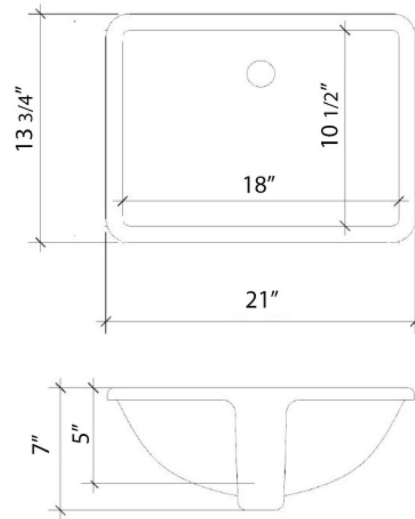

Technical Information

All product dimensions are nominal.

- Installation: Vanity Top
- Number of deck holes: 2

Notes

Install this product according to the installation instructions.

Sink Specifications

- 8" (203mm) deep
- 1-11/16" (73mm) drain opening
- Minimum cabinet size: 21"

Notes

Install this product according to the installation instructions.

Sink Specifications

- 8" (203mm) deep
- 1-11/16" (73mm) drain opening
- Minimum cabinet size: 21"

VANDERLOC

73" SILESTONE® QUARTZ VANITY TOP - Helix
Double Rectangle Offset Sink (Widespread faucet hole)