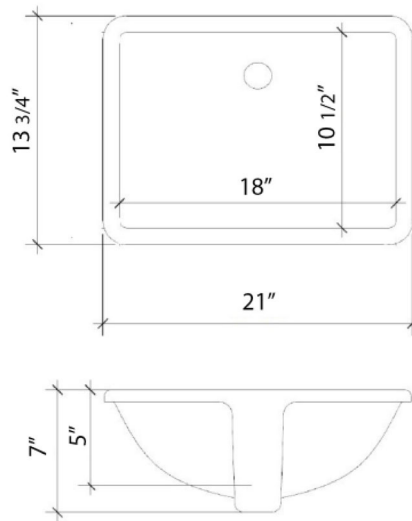

Technical Information

All product dimensions are nominal.

- Installation: Vanity Top
- Number of deck holes: 2

Notes

Install this product according to the installation instructions.

Sink Specifications

- 8" (203mm) deep
- 1-11/16" (73mm) drain opening
- Minimum cabinet size: 21"