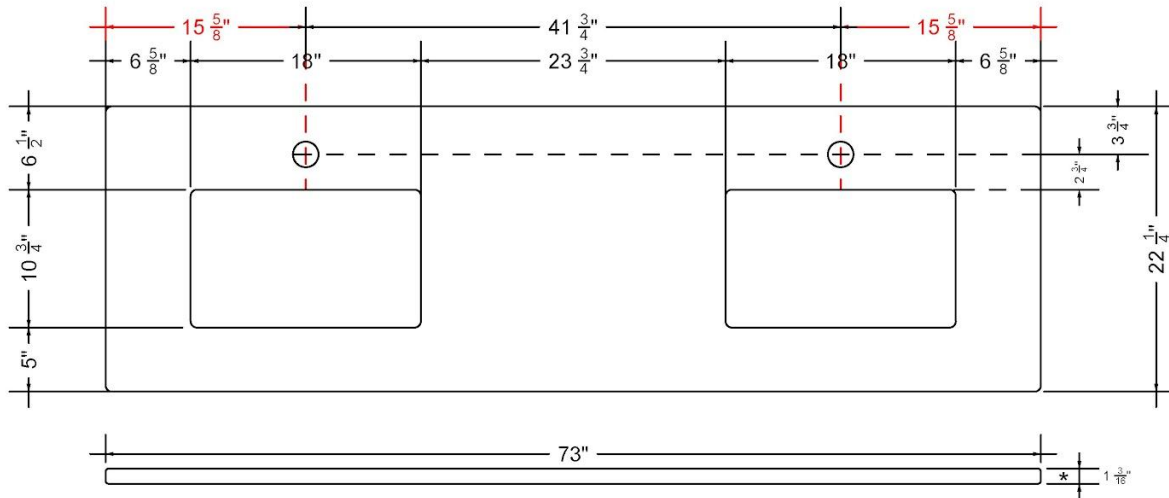

Technical Information

All product dimensions are nominal.

- Installation: Vanity Top
- Number of deck holes: 2

Notes

Install this product according to the installation instructions.

Sink Specifications

- 8" (203mm) deep
- 1-11/16" (73mm) drain opening
- Minimum cabinet size: 21"