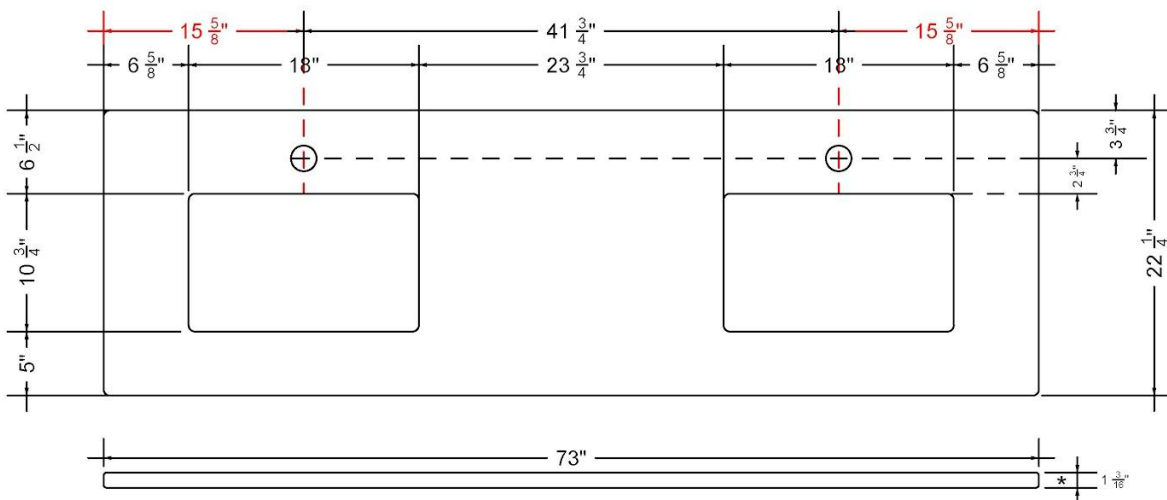

Technical Information

All product dimensions are nominal.

- Installation: Vanity Top
- Number of deck holes: 2

Notes

Install this product according to the installation instructions.

Sink Specifications

- 8" (203mm) deep
- 1-11/16" (73mm) drain opening
- Minimum cabinet size: 21"