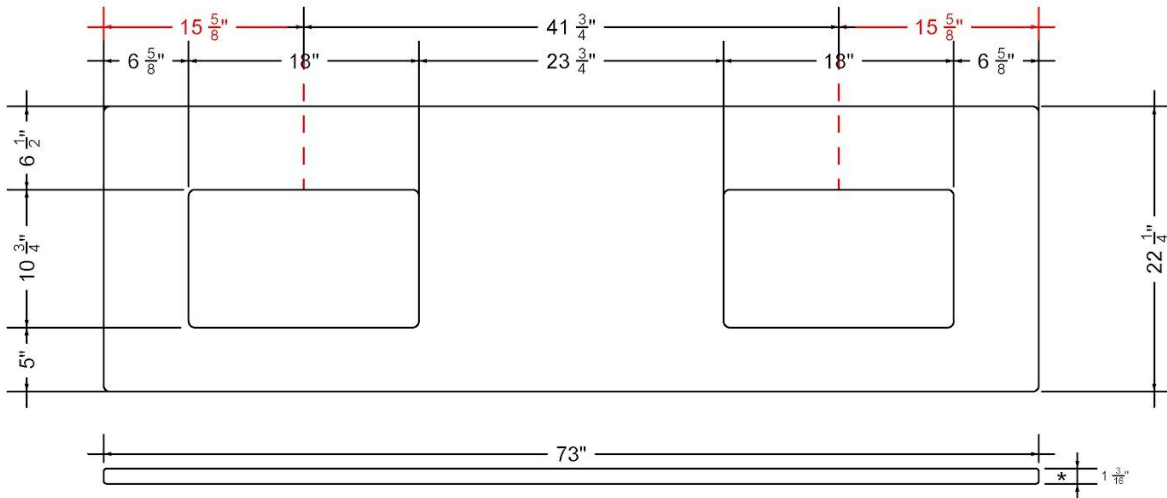

VANDERLOC

73" SILESTONE® QUARTZ VANITY TOP - Ethereal Glow Double Rectangle Offset Sink (No faucet hole)

C-73-DRO-NH.eg

Technical Information

All product dimensions are nominal.

- Installation: Vanity Top
- Number of deck holes: 0