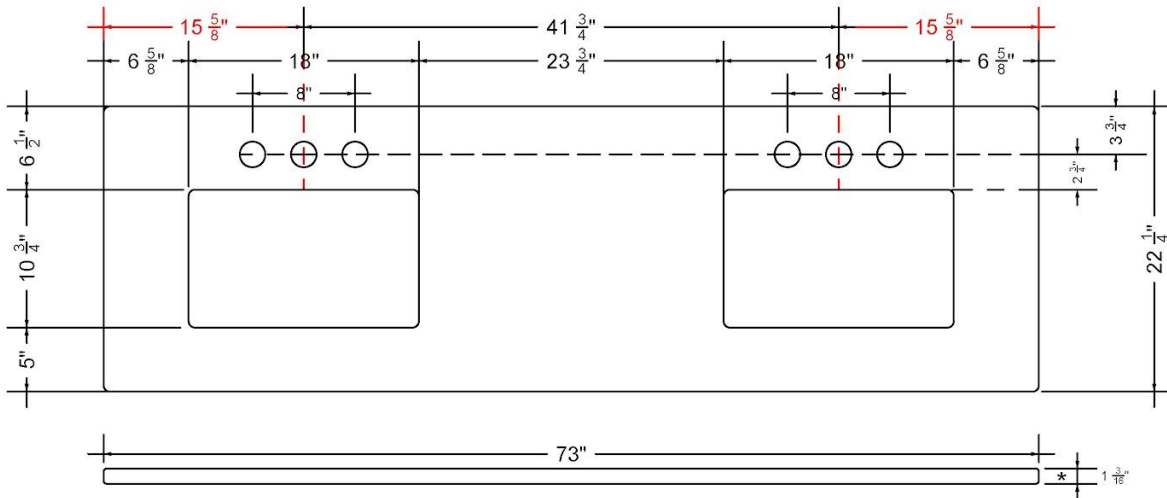

Technical Information

All product dimensions are nominal.

- Installation: Vanity Top
- Number of deck holes: 6

Notes

Install this product according to the installation instructions.