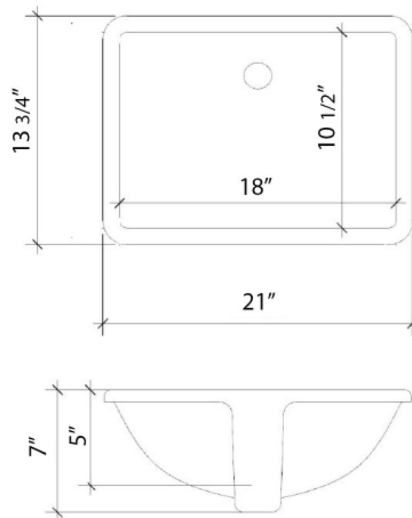

Technical Information

All product dimensions are nominal.

- Installation: Vanity Top
- Number of deck holes: 2

Notes

Install this product according to the installation instructions.

Sink Specifications

- 8" (203mm) deep
- 1-11/16" (73mm) drain opening
- Minimum cabinet size: 21"