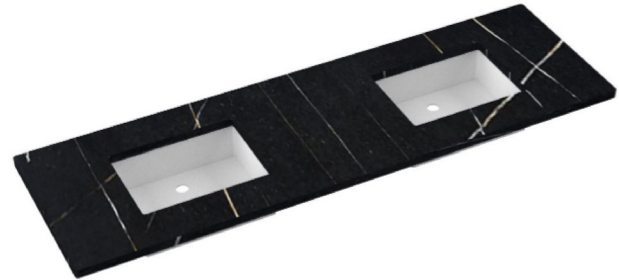

VANDERLOC

73" SILESTONE® QUARTZ VANITY TOP - Eternal Noir
Double Rectangle Offset Sink (No faucet hole)

C-73-DRO-NH.en

Features

- Square sink cutout
- Single and widespread faucet

Material

- Silestone® Quartz

Installation

- Vanity top
- No faucet hole
- Vanderloc® Rectangle Sink

Included Products

- Vanderloc® Rectangle Sink (White Porcelain)
- Sink mounting hardware (screws)

Optional Products

- C-73B.en Silestone® Quartz backsplash

Codes/Standards

- N/A

Vanderloc® One-Year Limited Warranty

- For product warranty information visit www.vanderloc.com

Available Colors/Finishes

Color tiles intended for reference only.

Color	Code	Description
	DS	Desert Silver
	EC	Eternal Charcoal
	EN	Eternal Noir
	EG	Ethereal Glow
	HE	Helix
	WZ	White Zeus