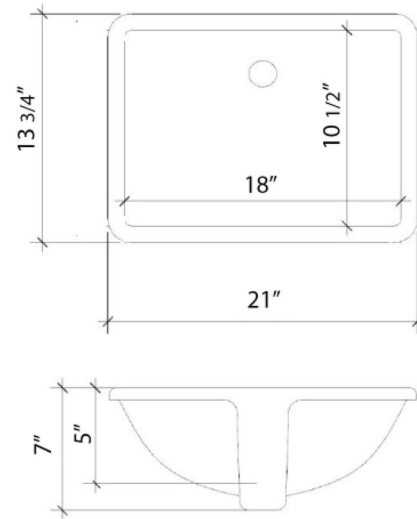

Technical Information

All product dimensions are nominal.

- Installation: Vanity Top
- Number of deck holes: 6

Notes

Install this product according to the installation instructions.

Sink Specifications

- 8" (203mm) deep
- 1-11/16" (73mm) drain opening
- Minimum cabinet size: 21"

All product dimensions are nominal.

- Installation: Vanity Top
- Number of deck holes: 6

Notes

Install this product according to the installation instructions.

Sink Specifications

- 8" (203mm) deep
- 1-11/16" (73mm) drain opening
- Minimum cabinet size: 21"

Notes

Install this product according to the installation instructions.

Sink Specifications

- 8" (203mm) deep
- 1-11/16" (73mm) drain opening
- Minimum cabinet size: 21"

Vanderloc® reserves the right to make revisions without notice to product specifications. For the most current Specification Sheet, go to www.vanderloc.com