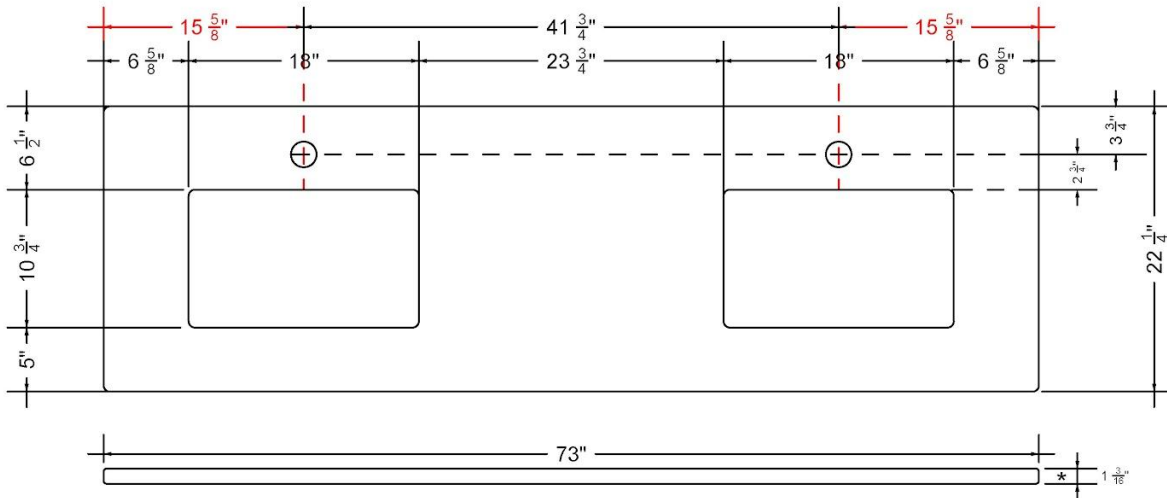

Technical Information

All product dimensions are nominal.

- Installation: Vanity Top
- Number of deck holes: 2

Notes

Install this product according to the installation instructions.