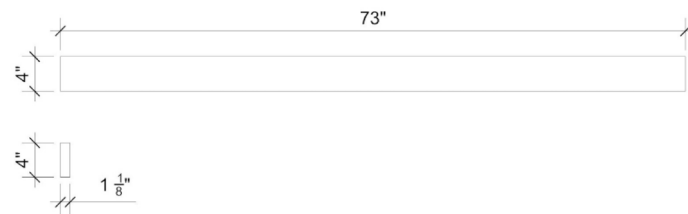

VANDERLOC

73" Quartz Backsplash Helix C-73B.he

Features

- 4" Quartz Backsplash

Material

- Silestone® Quartz

Codes/Standards

- None Applicable

Notes

- Install this product according to the installation instructions

Technical Information

- All product dimensions are nominal

Vanderloc® One-Year Limited Warranty

- For product warranty information visit www.vanderloc.com

Available Colors/Finishes

Color tiles intended for reference only.

Color	Code	Description
	DS	Desert Silver
	EC	Eternal Charcoal
	EN	Eternal Noir
	EG	Ethereal Glow
	HE	Helix
	WZ	White Zeus