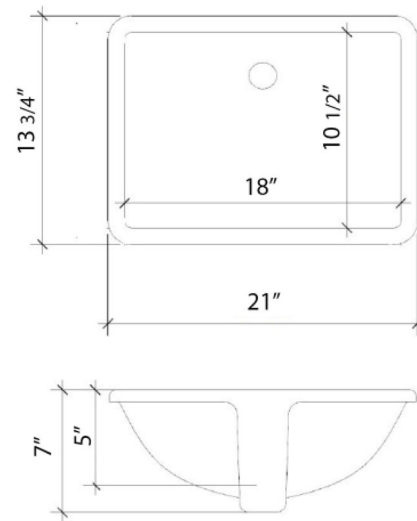

Technical Information

All product dimensions are nominal.

- Installation: Vanity Top
- Number of deck holes: 2

Notes

Install this product according to the installation instructions.

Sink Specifications

- 8" (203mm) deep
- 1-11/16" (73mm) drain opening
- Minimum cabinet size: 21"

All product dimensions are nominal.

- Installation: Vanity Top
- Number of deck holes: 6

Notes

Install this product according to the installation instructions.

Sink Specifications

- 8" (203mm) deep
- 1-11/16" (73mm) drain opening
- Minimum cabinet size: 21"

Technical Information

All product dimensions are nominal.

- Installation: Vanity Top
- Number of deck holes: 6

Notes

Install this product according to the installation instructions.

Sink Specifications

- 8" (203mm) deep
- 1-11/16" (73mm) drain opening
- Minimum cabinet size: 21"