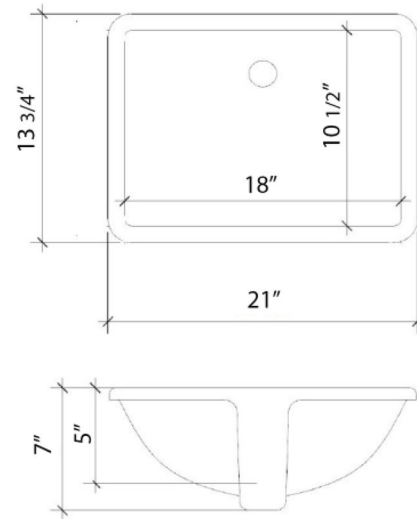

Technical Information

All product dimensions are nominal.

- Installation: Vanity Top
- Number of deck holes: 2

Notes

Install this product according to the installation instructions.

Sink Specifications

- 8" (203mm) deep
- 1-11/16" (73mm) drain opening
- Minimum cabinet size: 21"

All product dimensions are nominal.

- Installation: Vanity Top
- Number of deck holes: 6

Notes

Install this product according to the installation instructions.

Sink Specifications

- 8" (203mm) deep
- 1-11/16" (73mm) drain opening
- Minimum cabinet size: 21"