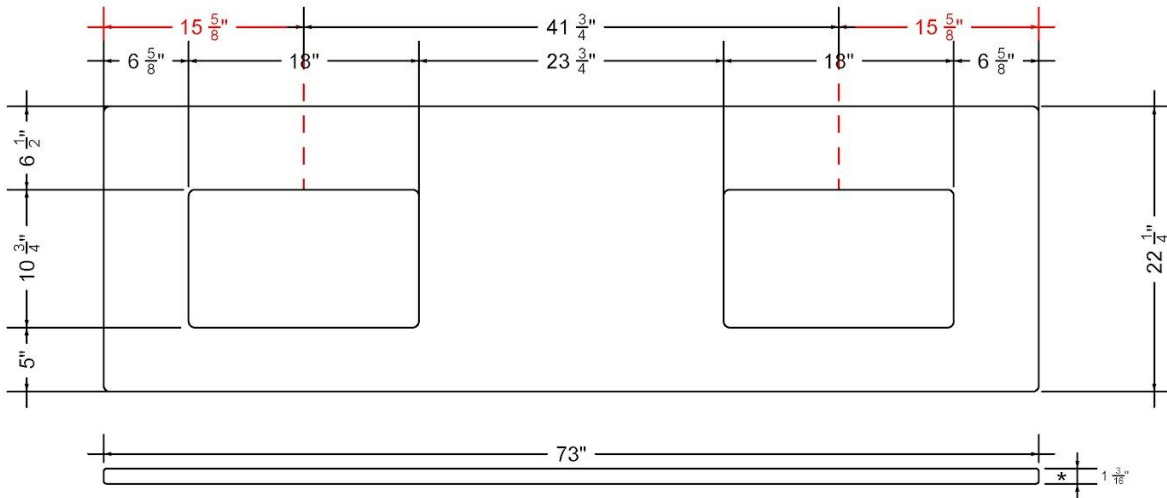

VANDERLOC

73" SILESTONE® QUARTZ VANITY TOP - Desert Silver Double Rectangle Offset Sink (No faucet hole)

C-73-DRO-NH.ds

Technical Information

All product dimensions are nominal.

- Installation: Vanity Top
- Number of deck holes: 0

Notes

Install this product according to the installation instructions.