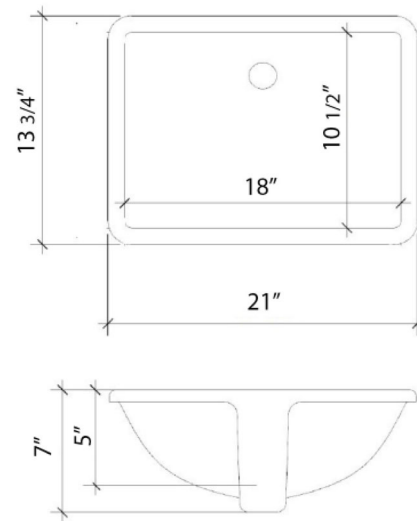

All product dimensions are nominal.

- Installation: Vanity Top
- Number of deck holes: 6

Notes

Install this product according to the installation instructions.

Sink Specifications

- 8" (203mm) deep
- 1-11/16" (73mm) drain opening
- Minimum cabinet size: 21"

Technical Information

All product dimensions are nominal.

- Installation: Vanity Top
- Number of deck holes: 6

Notes

Install this product according to the installation instructions.

Sink Specifications

- 8" (203mm) deep
- 1-11/16" (73mm) drain opening
- Minimum cabinet size: 21"

Notes

Install this product according to the installation instructions.

Sink Specifications

- 8" (203mm) deep
- 1-11/16" (73mm) drain opening
- Minimum cabinet size: 21"

Vanderloc® reserves the right to make revisions without notice to product specifications. For the most current Specification Sheet, go to www.vanderloc.com