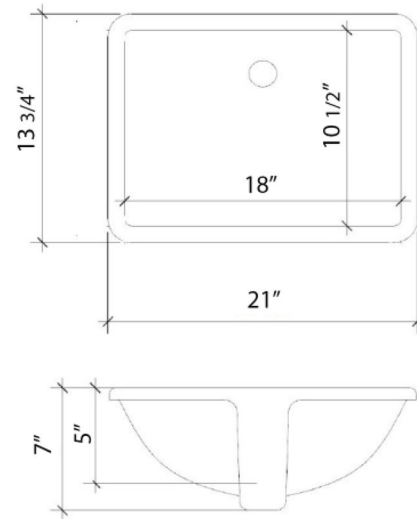

All product dimensions are nominal.

- Installation: Vanity Top
- Number of deck holes: 6

Notes

Install this product according to the installation instructions.

Sink Specifications

- 8" (203mm) deep
- 1-11/16" (73mm) drain opening
- Minimum cabinet size: 21"

Technical Information

All product dimensions are nominal.

- Installation: Vanity Top
- Number of deck holes: 6

Notes

Install this product according to the installation instructions.

Sink Specifications

- 8" (203mm) deep
- 1-11/16" (73mm) drain opening
- Minimum cabinet size: 21"

Notes

Install this product according to the installation instructions.

Sink Specifications

- 8" (203mm) deep
- 1-11/16" (73mm) drain opening
- Minimum cabinet size: 21"

Vanderloc® reserves the right to make revisions without notice to product specifications. For the most current Specification Sheet, go to www.vanderloc.com