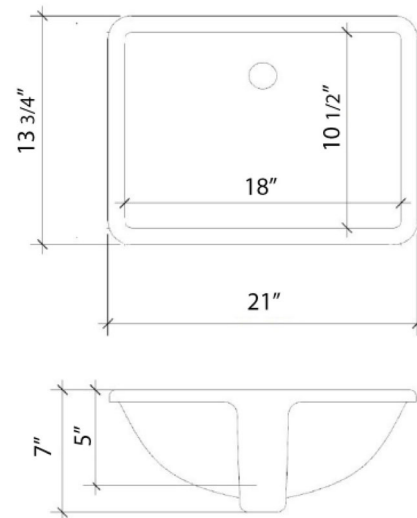

Technical Information

All product dimensions are nominal.

- Installation: Vanity Top
- Number of deck holes: 2

Notes

Install this product according to the installation instructions.

Sink Specifications

- 8" (203mm) deep
- 1-11/16" (73mm) drain opening
- Minimum cabinet size: 21"

Technical Information

All product dimensions are nominal.

- Installation: Vanity Top
- Number of deck holes: 6

Notes

Install this product according to the installation instructions.

Sink Specifications

- 8" (203mm) deep
- 1-11/16" (73mm) drain opening
- Minimum cabinet size: 21"