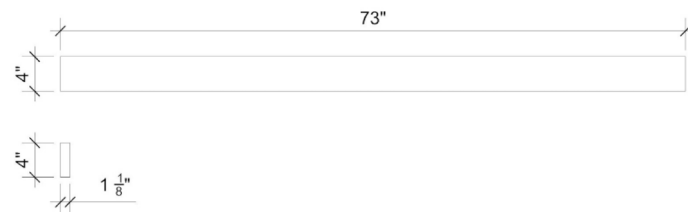

VANDERLOC

73" Quartz Backsplash Eternal Charcoal **C-73B.ec**

Features

- 4" Quartz Backsplash

Material

- Silestone® Quartz

Codes/Standards

- None Applicable

Notes

- Install this product according to the installation instructions

Technical Information

- All product dimensions are nominal

Vanderloc® One-Year Limited Warranty

- For product warranty information visit www.vanderloc.com

Available Colors/Finishes

Color tiles intended for reference only.

Color	Code	Description
	DS	Desert Silver
	EC	Eternal Charcoal
	EN	Eternal Noir
	EG	Ethereal Glow
	HE	Helix
	WZ	White Zeus