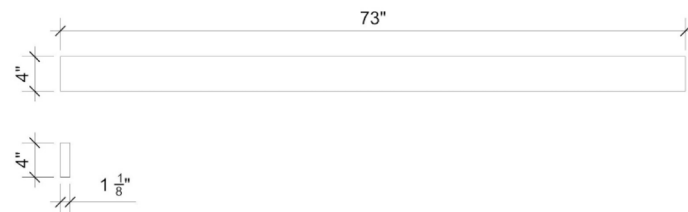

VANDERLOC

73" Quartz Backsplash Eternal Noir C-73B.en

Features

- 4" Quartz Backsplash

Material

- Silestone® Quartz

Codes/Standards

- None Applicable

Notes

- Install this product according to the installation instructions

Technical Information

- All product dimensions are nominal

Vanderloc® One-Year Limited Warranty

- For product warranty information visit www.vanderloc.com

Available Colors/Finishes

Color tiles intended for reference only.

Color	Code	Description
	DS	Desert Silver
	EC	Eternal Charcoal
	EN	Eternal Noir
	EG	Ethereal Glow
	HE	Helix
	WZ	White Zeus