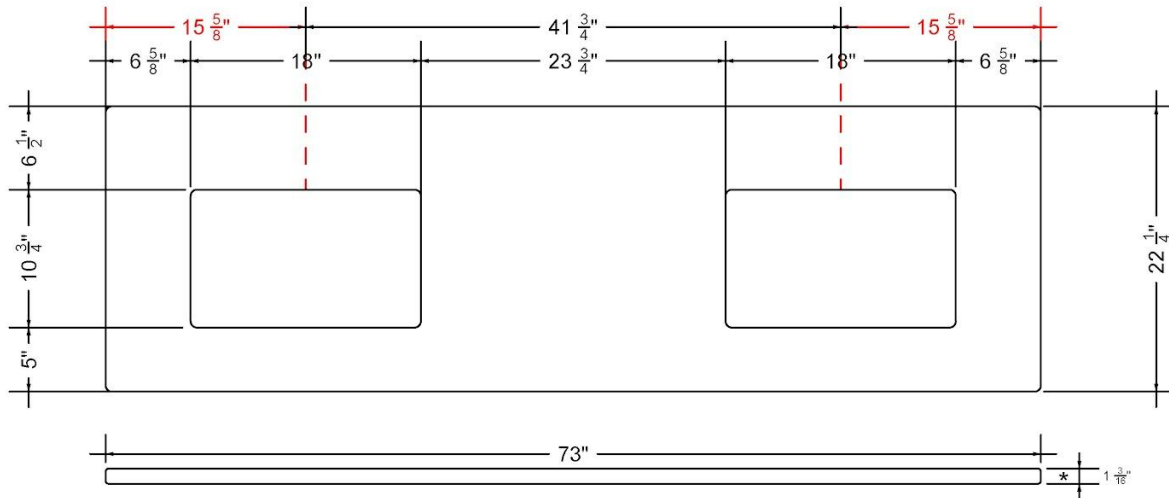

VANDERLOC

73" SILESTONE® QUARTZ VANITY TOP - Eternal Noir
Double Rectangle Offset Sink (No faucet hole)

C-73-DRO-NH.en

Technical Information

All product dimensions are nominal.

- Installation: Vanity Top
- Number of deck holes: 0