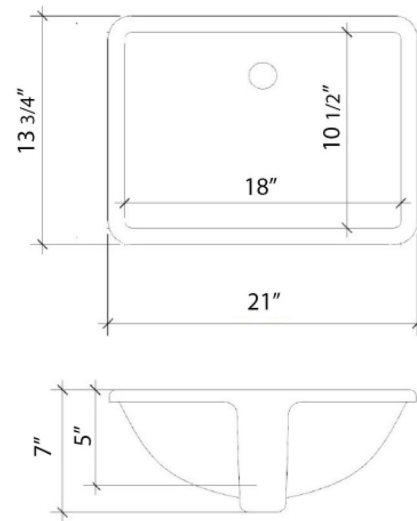

All product dimensions are nominal.

- Installation: Vanity Top
- Number of deck holes: 6

Notes

Install this product according to the installation instructions.

Sink Specifications

- 8" (203mm) deep
- 1-11/16" (73mm) drain opening
- Minimum cabinet size: 21"

Technical Information

All product dimensions are nominal.

- Installation: Vanity Top
- Number of deck holes: 6

Notes

Install this product according to the installation instructions.

Sink Specifications

- 8" (203mm) deep
- 1-11/16" (73mm) drain opening
- Minimum cabinet size: 21"

Notes

Install this product according to the installation instructions.

Sink Specifications

- 8" (203mm) deep
- 1-11/16" (73mm) drain opening
- Minimum cabinet size: 21"

VANDERLOC

73" SILESTONE® QUARTZ VANITY TOP - Helix
Double Rectangle Offset Sink (No faucet hole)