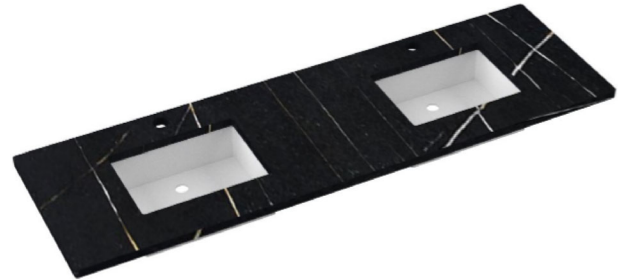

VANDERLOC

73" SILESTONE® QUARTZ VANITY TOP - Eternal Noir Double Rectangle Offset Sink (Single faucet hole)

C-73-DRO-SH.en

Features

- Square sink cutout
- Single and widespread faucet

Material

- Silestone® Quartz

Installation

- Vanity top
- Single faucet hole
- Vanderloc® Rectangle Sink

Included Products

- Vanderloc® Rectangle Sink (White Porcelain)
- Sink mounting hardware (screws)

Optional Products

- C-73B.en Silestone® Quartz backsplash

Codes/Standards

- N/A

Vanderloc® One-Year Limited Warranty

- For product warranty information visit www.vanderloc.com

Available Colors/Finishes

Color tiles intended for reference only.

Color	Code	Description
	DS	Desert Silver
	EC	Eternal Charcoal
	EN	Eternal Noir
	EG	Ethereal Glow
	HE	Helix
	WZ	White Zeus