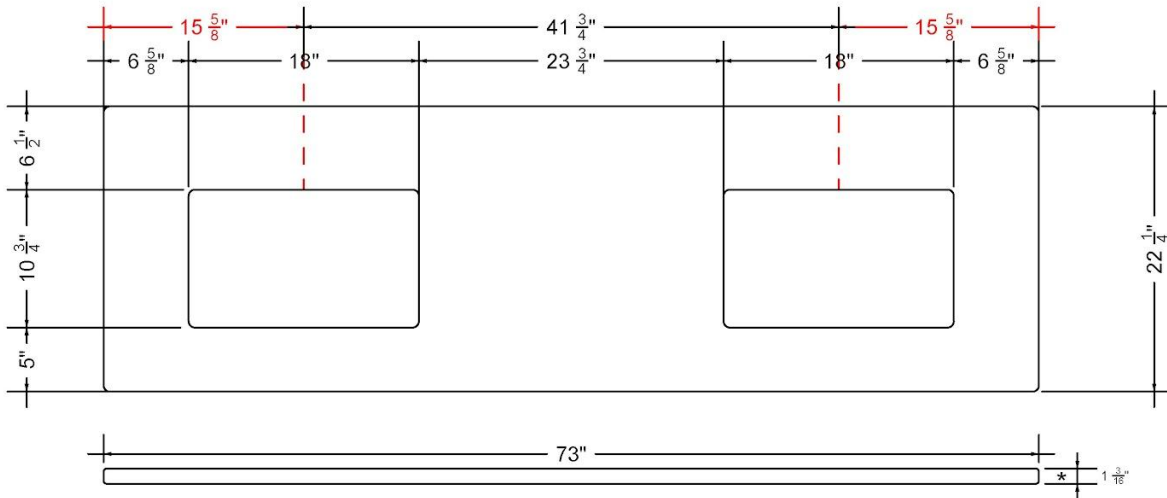

Technical Information

All product dimensions are nominal.

- Installation: Vanity Top
- Number of deck holes: 0

Notes

Install this product according to the installation instructions.

Sink Specifications

- 8" (203mm) deep
- 1-11/16" (73mm) drain opening
- Minimum cabinet size: 21"