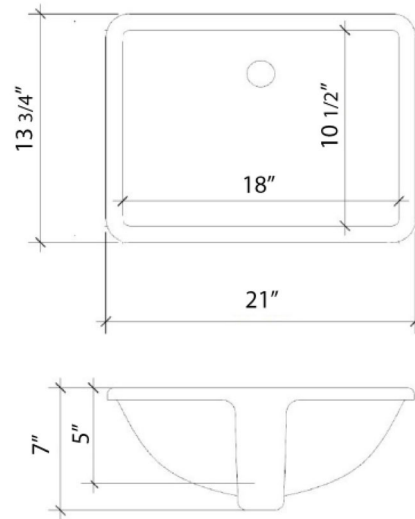

Technical Information

All product dimensions are nominal.

- Installation: Vanity Top
- Number of deck holes: 6

Notes

Install this product according to the installation instructions.

Sink Specifications

- 8" (203mm) deep
- 1-11/16" (73mm) drain opening
- Minimum cabinet size: 21"

All product dimensions are nominal.

- Installation: Vanity Top
- Number of deck holes: 0

Notes

Install this product according to the installation instructions.

Sink Specifications

- 8" (203mm) deep
- 1-11/16" (73mm) drain opening
- Minimum cabinet size: 21"

Technical Information

All product dimensions are nominal.

- Installation: Vanity Top
- Number of deck holes: 0

Notes

Install this product according to the installation instructions.

Sink Specifications

- 8" (203mm) deep
- 1-11/16" (73mm) drain opening
- Minimum cabinet size: 21"