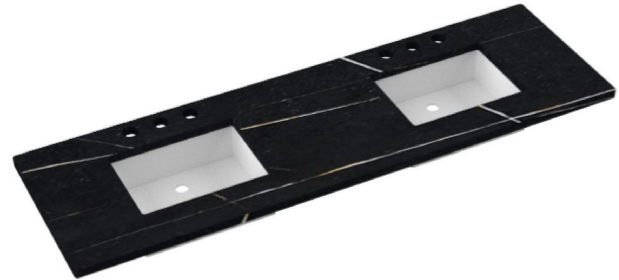

VANDERLOC

73" SILESTONE® QUARTZ VANITY TOP - Eternal Noir
Double Rectangle Offset Sink (Widespread faucet hole)

C-73-DRO-WS.en

Features

- Square sink cutout
- Single and widespread faucet

Material

- Silestone® Quartz

Installation

- Vanity top
- Widespread faucet hole
- Vanderloc® Rectangle Sink

Included Products

- Vanderloc® Rectangle Sink (White Porcelain)
- Sink mounting hardware (screws)

Optional Products

- C-73B.en Silestone® Quartz backsplash

Codes/Standards

- N/A

Vanderloc® One-Year Limited Warranty

- For product warranty information visit www.vanderloc.com

Available Colors/Finishes

Color tiles intended for reference only.

Color	Code	Description
	DS	Desert Silver
	EC	Eternal Charcoal
	EN	Eternal Noir
	EG	Ethereal Glow
	HE	Helix
	WZ	White Zeus