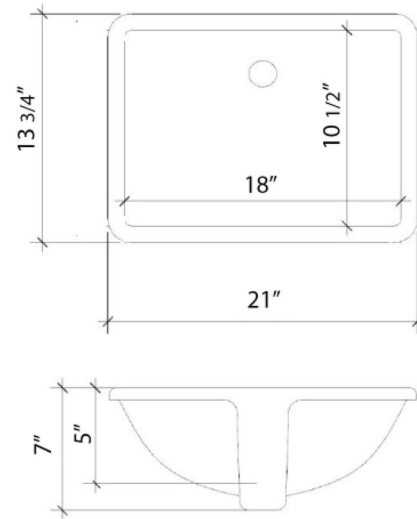

Technical Information

All product dimensions are nominal.

- Installation: Vanity Top
- Number of deck holes: 2

Notes

Install this product according to the installation instructions.

Sink Specifications

- 8" (203mm) deep
- 1-11/16" (73mm) drain opening
- Minimum cabinet size: 21"