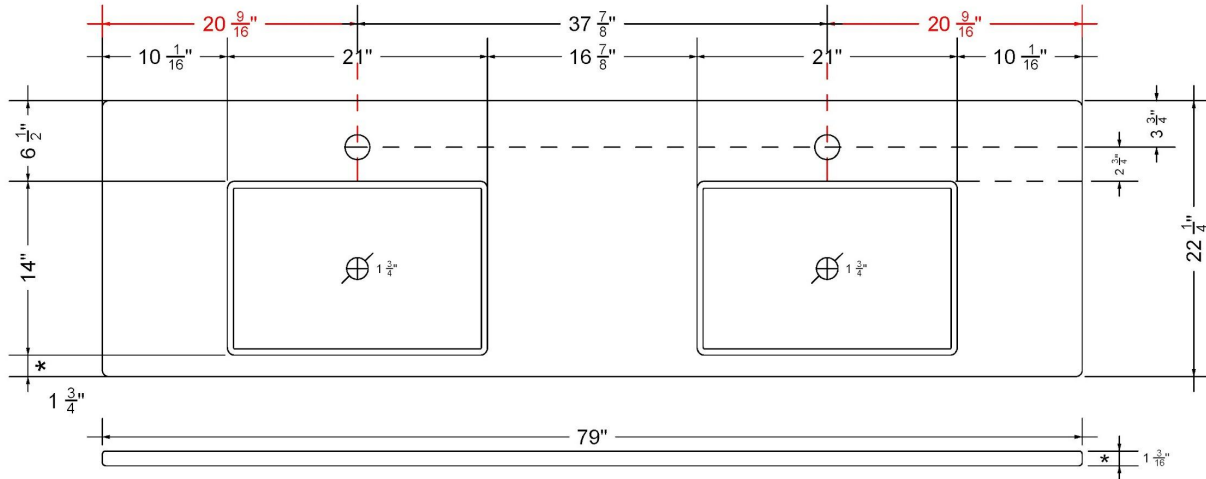

VANDERLOC

79" SILESTONE® QUARTZ VANITY TOP - Desert Silver

Double Vigo Centered Sink (Single faucet hole)

CV-79-D1C.SH.ds

Technical Information

All product dimensions are nominal.

- Installation: Vanity Top
- Number of deck holes: 1