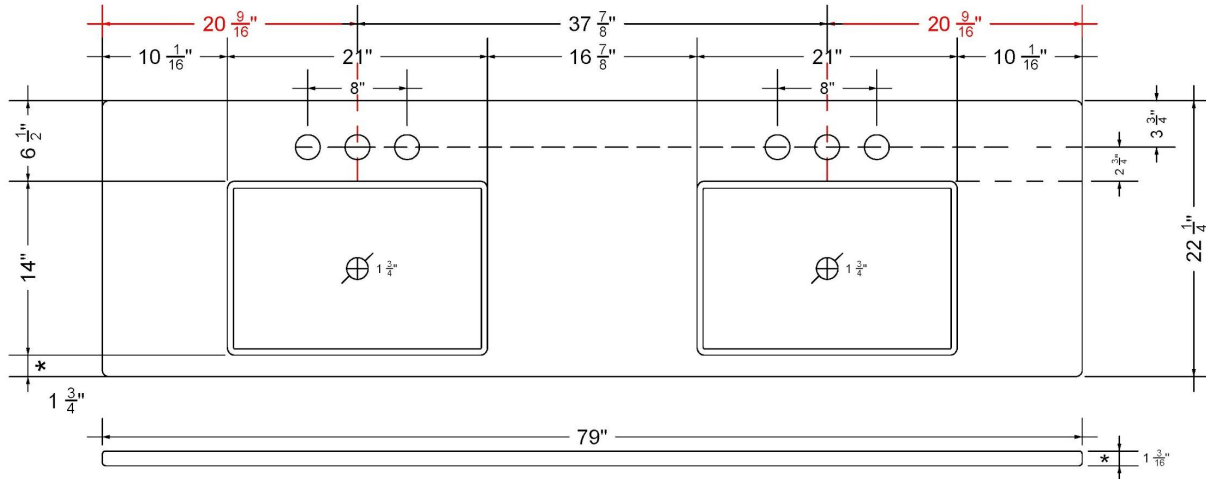

Technical Information

All product dimensions are nominal.

- Installation: Vanity Top
- Number of deck holes: 3

Notes

Install this product according to the installation instructions.