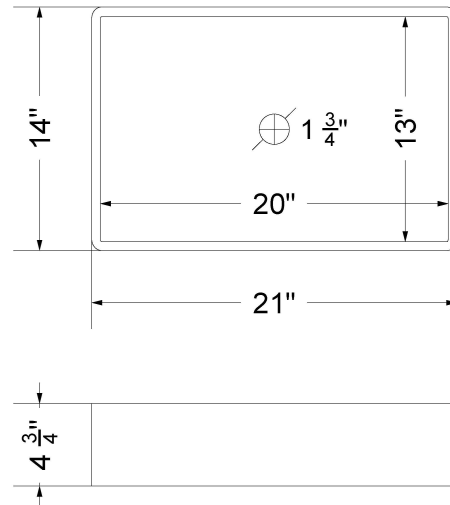

CV-79-D1C.SH.ec

Technical Information

All product dimensions are nominal.

- Installation: Vanity Top
- Number of deck holes: 1

Notes

Install this product according to the installation instructions.

Sink Specifications

All product dimensions are nominal.

- Installation: Vanity Top
- Number of deck holes: 3

Notes

Install this product according to the installation instructions.

Sink Specifications

- 4-3/4" (82.55mm) deep
- 1-3/4" (6.35mm) drain opening
- Minimum cabinet size: 24"