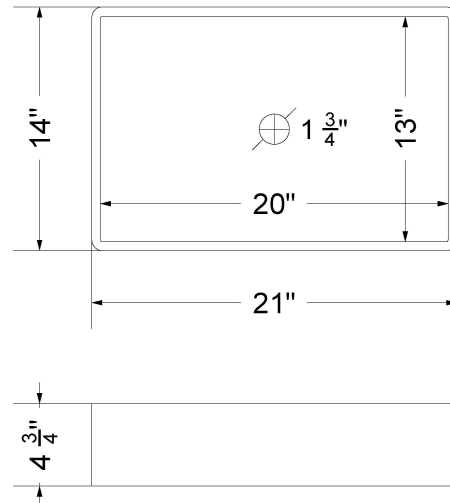

VANDERLOC

79" SILESTONE® QUARTZ VANITY TOP - Desert Silver

Double Vigo Centered Sink (Single faucet hole)

CV-79-D1C.SH.ds

Technical Information

All product dimensions are nominal.

- Installation: Vanity Top
- Number of deck holes: 1

Notes

Install this product according to the installation instructions.

Sink Specifications

- 4-3/4" (82.55mm) deep
- 1-3/4" (6.35mm) drain opening
- Minimum cabinet size: 24"

VANDERLOC

79" SILESTONE® QUARTZ VANITY TOP - Eternal Charcoal
Double Vigo Centered Sink (Single faucet hole)

CV-79-D1C.SH.ec

Technical Information

All product dimensions are nominal.

- Installation: Vanity Top
- Number of deck holes: 1

Notes

Install this product according to the installation instructions.

Sink Specifications

Technical Information

All product dimensions are nominal.

- Installation: Vanity Top
- Number of deck holes: 3

Notes

Install this product according to the installation instructions.

Sink Specifications

- 4-3/4" (82.55mm) deep
- 1-3/4" (6.35mm) drain opening
- Minimum cabinet size: 24"