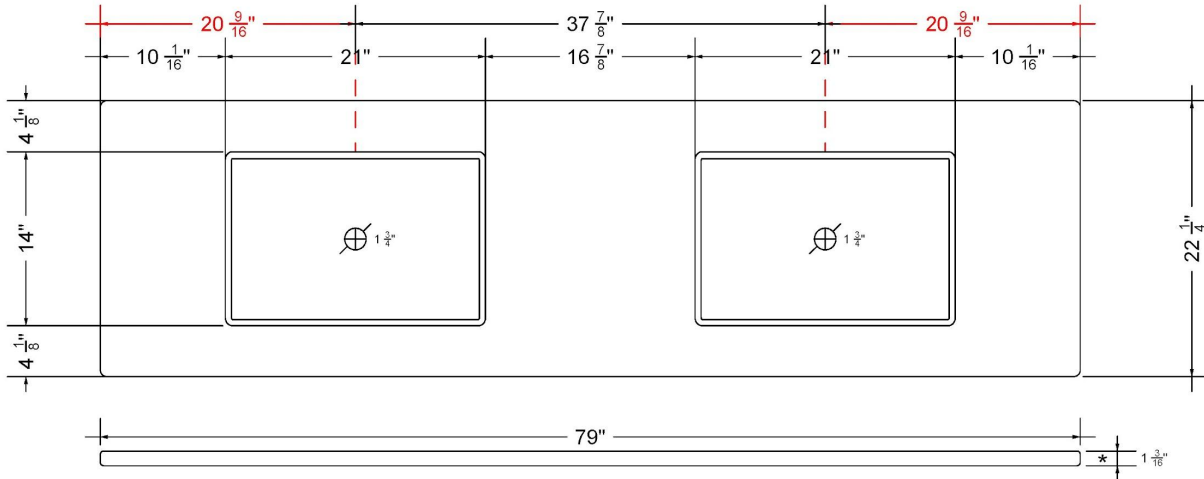

Technical Information

All product dimensions are nominal.

- Installation: Vanity Top
- Number of deck holes: 0

Notes

Install this product according to the installation instructions.