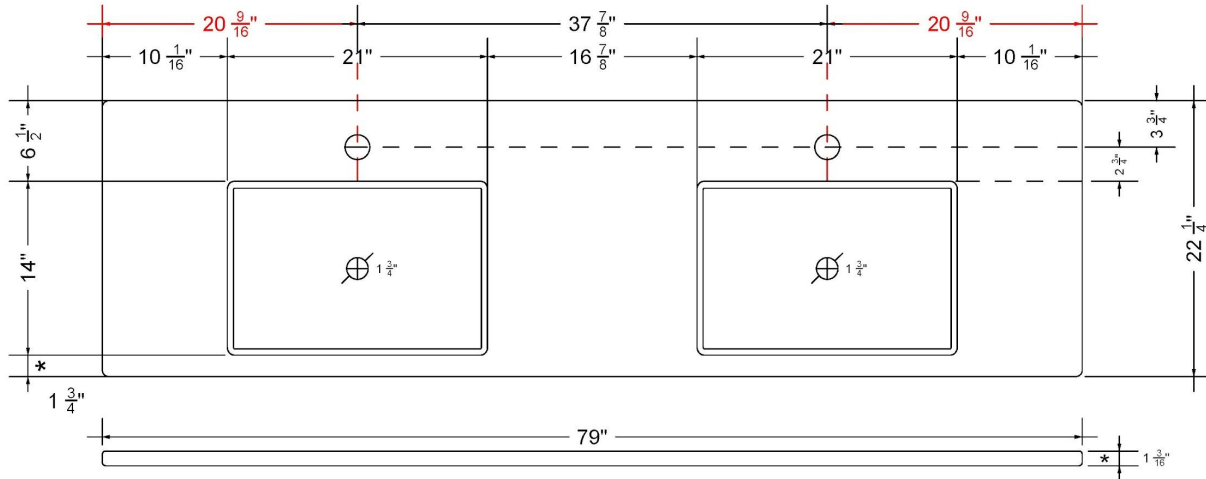

CV-79-D1C.SH.ec

Technical Information

All product dimensions are nominal.

- Installation: Vanity Top
- Number of deck holes: 1

Notes

Install this product according to the installation instructions.

Sink Specifications