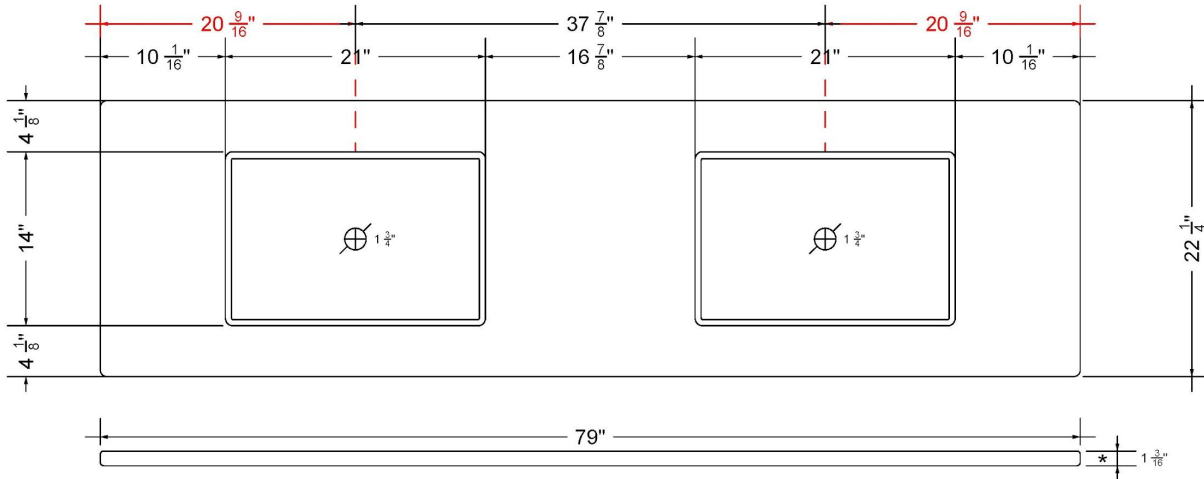

VANDERLOC

79" SILESTONE® QUARTZ VANITY TOP - Helix
Double Vigo Centered Sink (No faucet hole)

CV-79-D1C.NH.he

Technical Information

All product dimensions are nominal.

- Installation: Vanity Top
- Number of deck holes: 0