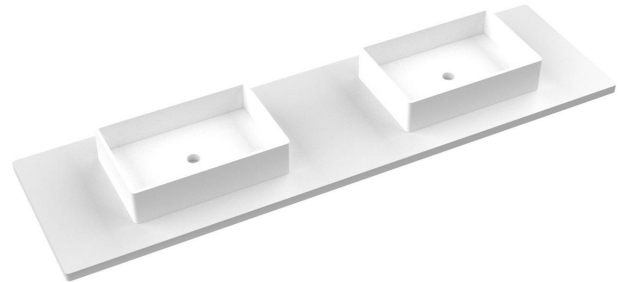

Double Vigo Centered Sink (No faucet hole)

CV-79-D1C.NH.wz

Features

- Matte Stone™ Vessel Sink
- Single and widespread faucet

Material

- Silestone® Quartz
- White Matte Stone™

Installation

- Vanity top
- No faucet hole

Included Products

- Vigo Magnolia Matte Stone™ Vessel Bathroom Sink

Optional Products

- C-79B.wz Silestone® Quartz backsplash

Codes/Standards

- N/A

Vanderloc® One-Year Limited Warranty

- For product warranty information visit www.vanderloc.com