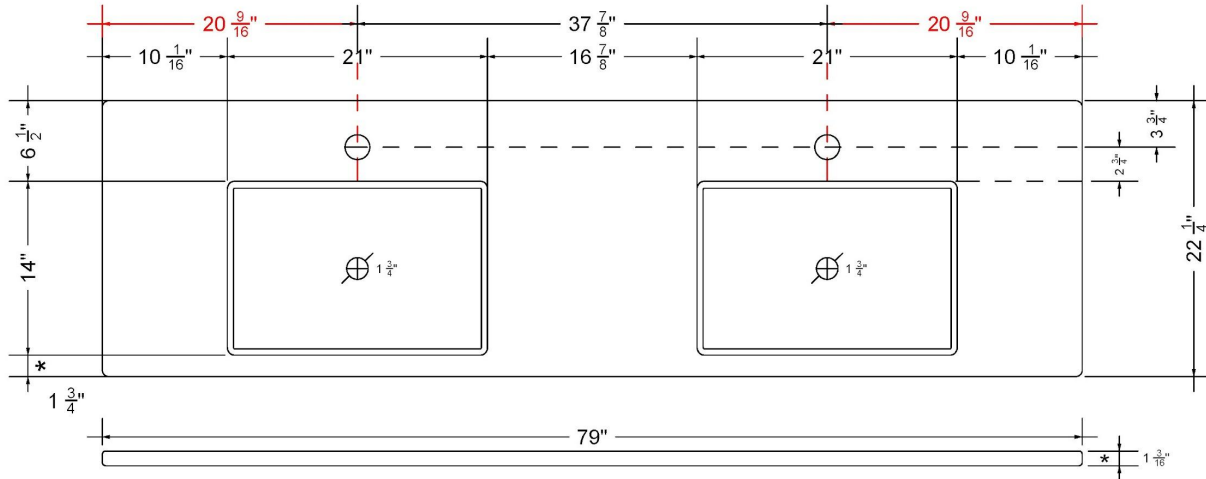

CV-79-D1C.SH.he

Technical Information

All product dimensions are nominal.

- Installation: Vanity Top
- Number of deck holes: 1

Notes

Install this product according to the installation instructions.

Sink Specifications