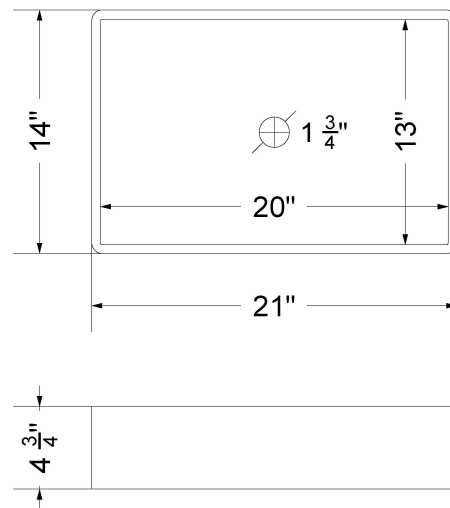

VANDERLOC

79" SILESTONE® QUARTZ VANITY TOP - Helix
Double Vigo Centered Sink (No faucet hole)

CV-79-D1C.NH.he

Technical Information

All product dimensions are nominal.

- Installation: Vanity Top
- Number of deck holes: 0

Notes

Install this product according to the installation instructions.

Sink Specifications

- 4-3/4" (82.55mm) deep
- 1-3/4" (6.35mm) drain opening
- Minimum cabinet size: 24"

VANDERLOC

79" SILESTONE® QUARTZ VANITY TOP - White Zeus