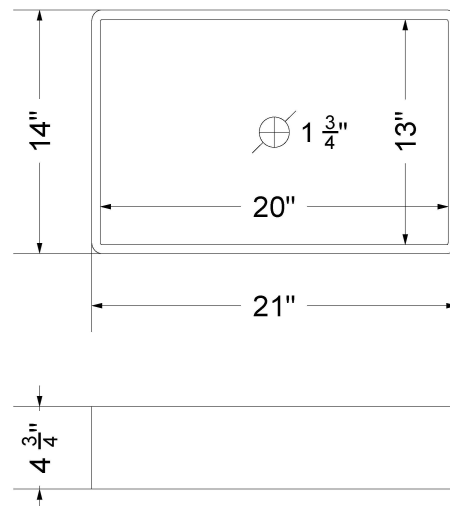

CV-79-D1C.SH.he

Technical Information

All product dimensions are nominal.

- Installation: Vanity Top
- Number of deck holes: 1

Notes

Install this product according to the installation instructions.

Sink Specifications