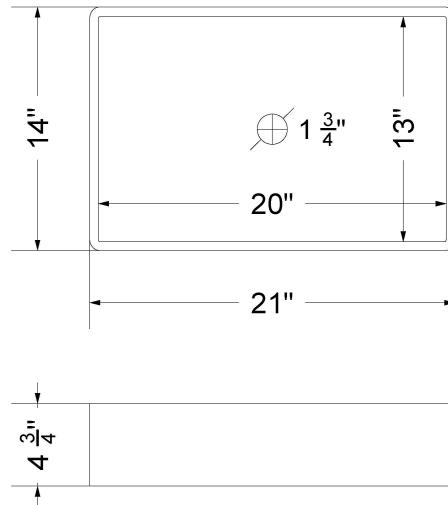

VANDERLOC

79" SILESTONE® QUARTZ VANITY TOP - Desert Silver

Double Vigo Centered Sink (Single faucet hole)

CV-79-D1C.SH.ds

Technical Information

All product dimensions are nominal.

- Installation: Vanity Top
- Number of deck holes: 1

Notes

Install this product according to the installation instructions.

Sink Specifications

- 4-3/4" (82.55mm) deep
- 1-3/4" (6.35mm) drain opening
- Minimum cabinet size: 24"

VANDERLOC

79" SILESTONE® QUARTZ VANITY TOP - Eternal Charcoal
Double Vigo Centered Sink (Single faucet hole)