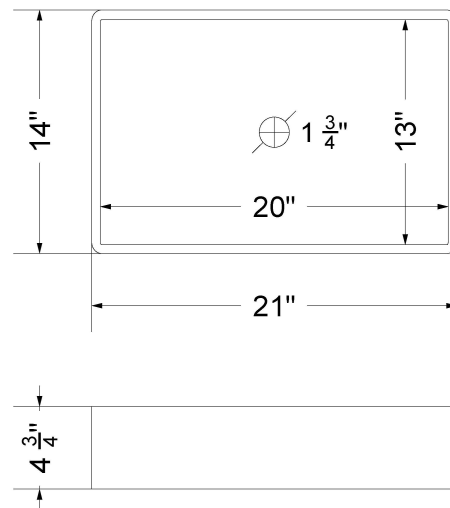

All product dimensions are nominal.

- Installation: Vanity Top
- Number of deck holes: 3

Notes

Install this product according to the installation instructions.

Sink Specifications

- 4-3/4" (82.55mm) deep
- 1-3/4" (6.35mm) drain opening
- Minimum cabinet size: 24"

All product dimensions are nominal.

- Installation: Vanity Top
- Number of deck holes: 0

Notes

Install this product according to the installation instructions.

Sink Specifications

- 4-3/4" (82.55mm) deep
- 1-3/4" (6.35mm) drain opening
- Minimum cabinet size: 24"