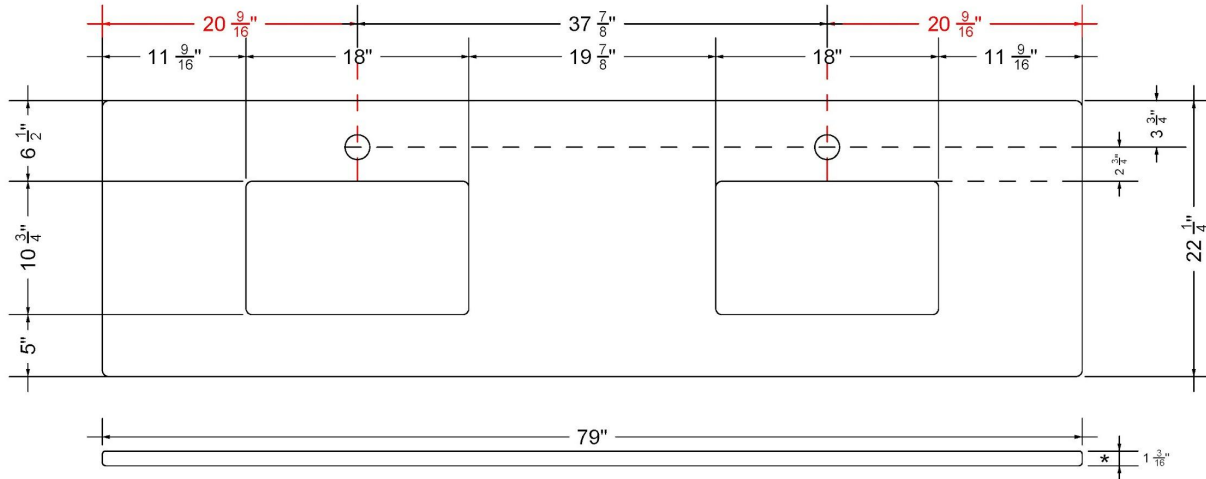

C-79-DRC.SH.ec

Technical Information

All product dimensions are nominal.

- Installation: Vanity Top
- Number of deck holes: 2

Notes

Install this product according to the installation instructions.

Sink Specifications