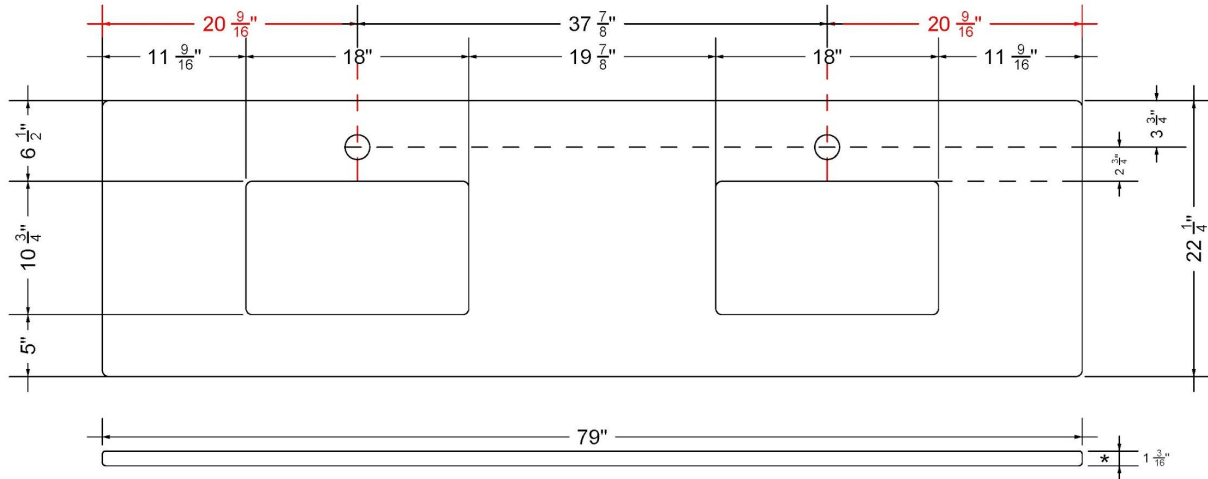

VANDERLOC

79" SILESTONE® QUARTZ VANITY TOP - Desert Silver
Double Rectangle Centered Sink (Single faucet hole)

C-79-DRC.SH.ds

Technical Information

All product dimensions are nominal.

- Installation: Vanity Top
- Number of deck holes: 2