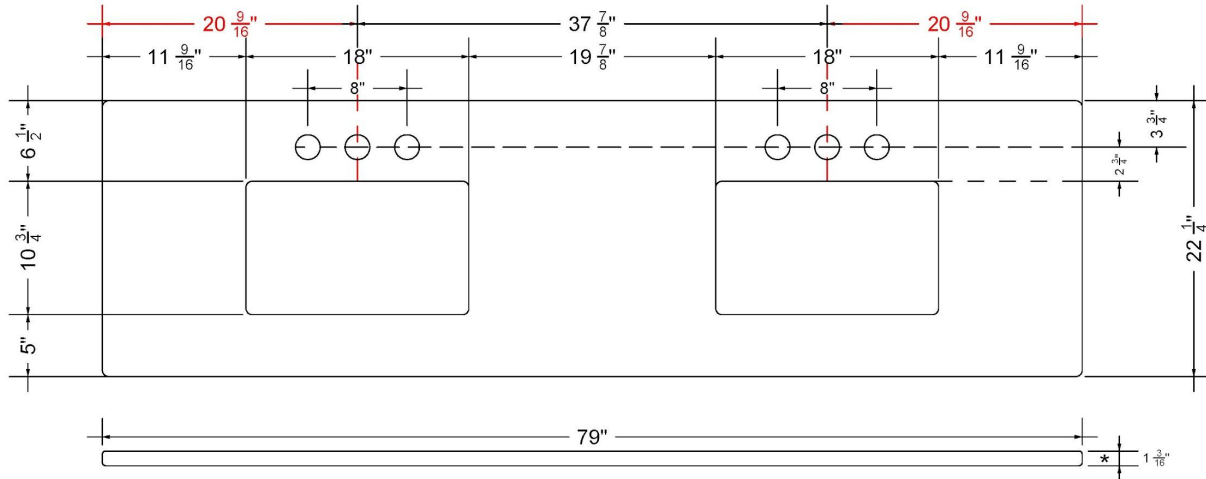

Technical Information

All product dimensions are nominal.

- Installation: Vanity Top
- Number of deck holes: 6

Notes

Install this product according to the installation instructions.