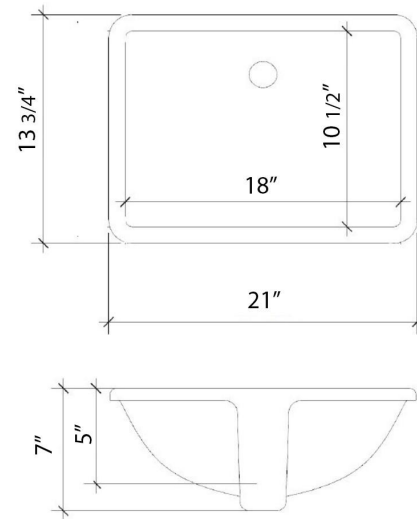

VANDERLOC

79" SILESTONE® QUARTZ VANITY TOP - Desert Silver
Double Rectangle Centered Sink (Single faucet hole)

C-79-DRC.SH.ds

Technical Information

All product dimensions are nominal.

- Installation: Vanity Top
- Number of deck holes: 2

C-79-DRC.SH.ec

Technical Information

All product dimensions are nominal.

- Installation: Vanity Top
- Number of deck holes: 2

Notes

Install this product according to the installation instructions.

Sink Specifications

C-79-DRC.SH.eg

Technical Information

All product dimensions are nominal.

- Installation: Vanity Top
- Number of deck holes: 2

Notes

Install this product according to the installation instructions.

Sink Specifications

- 8" (203mm) deep
- 1-11/16" (79mm) drain opening
- Minimum cabinet size: 21"

VANDERLOC

79" SILESTONE® QUARTZ VANITY TOP - Helix
Double Rectangle Centered Sink (Single faucet hole)

C-79-DRC.SH.he

Features