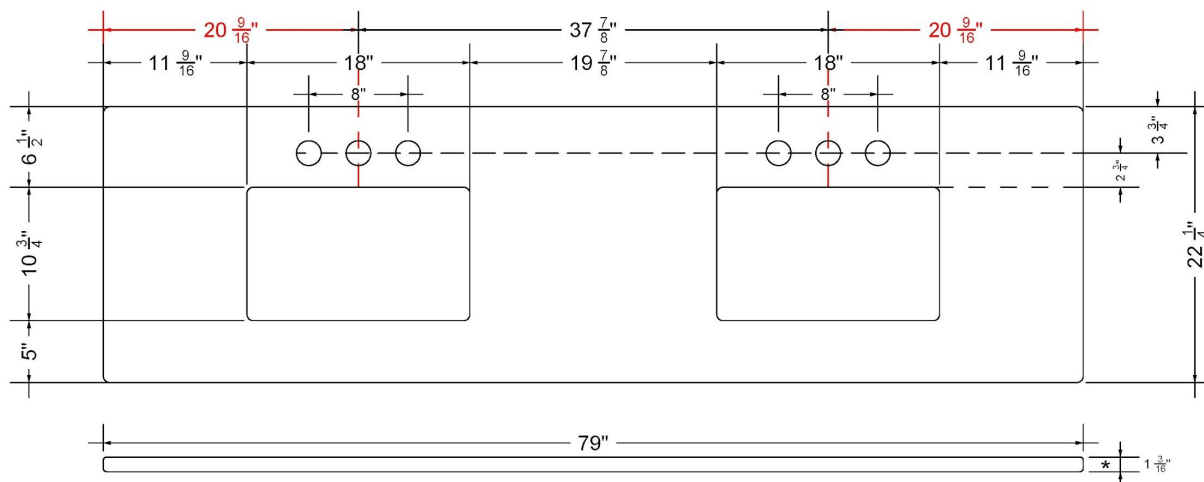

Technical Information

All product dimensions are nominal.

- Installation: Vanity Top
- Number of deck holes: 6

Notes

Install this product according to the installation instructions.