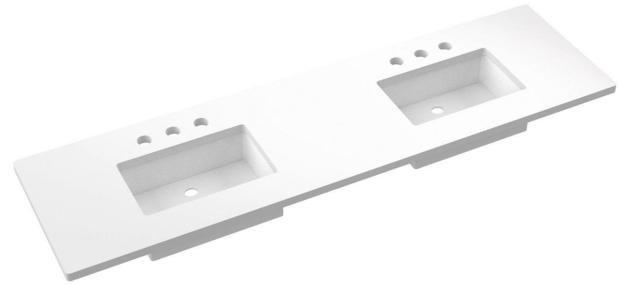

VANDERLOC

79" SILESTONE® QUARTZ VANITY TOP - White Zeus
Double Rectangle Centered Sink (Widespread faucet hole)

C-79-DRC.WS.wz

Features

- Square sink cutout
- Single and widespread faucet

Material

- Silestone® Quartz

Installation

- Vanity top
- Widespread faucet hole
- Vanderloc® Rectangle Sink

Included Products

- Vanderloc® Rectangle Sink (White Porcelain)
- Sink mounting hardware (screws)

Optional Products

- C-79B.wz Silestone® Quartz backsplash

Codes/Standards

- N/A

Vanderloc® One-Year Limited Warranty

- For product warranty information visit www.vanderloc.com

Available Colors/Finishes

Color tiles intended for reference only.

Color	Code	Description
	DS	Desert Silver
	EC	Eternal Charcoal
	EN	Eternal Noir
	EG	Ethereal Glow
	HE	Helix
	WZ	White Zeus