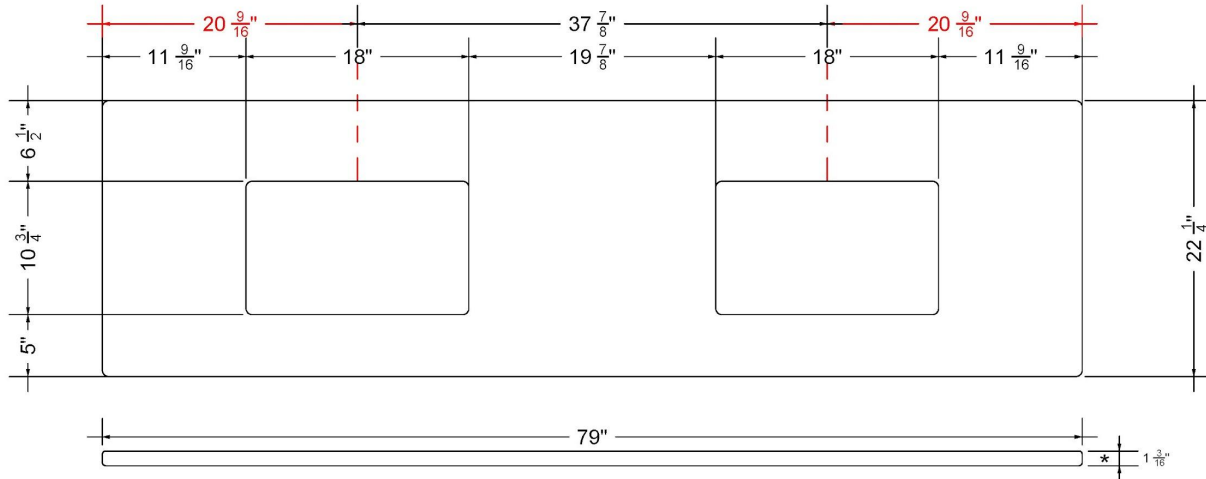

VANDERLOC

79" SILESTONE® QUARTZ VANITY TOP - Desert Silver

Double Rectangle Centered Sink (No faucet hole)

C-79-DRC.NH.ds

Technical Information

All product dimensions are nominal.

- Installation: Vanity Top
- Number of deck holes: 0

Notes

Install this product according to the installation instructions.