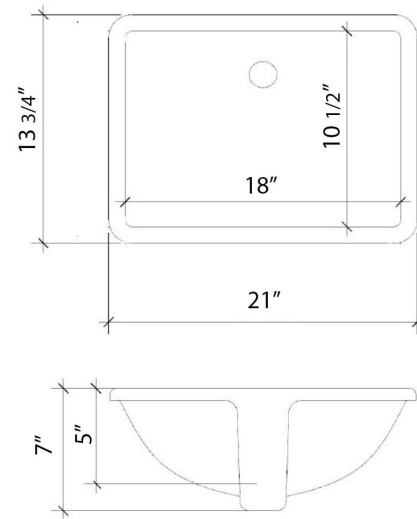

VANDERLOC

79" SILESTONE® QUARTZ VANITY TOP - Desert Silver
Double Rectangle Centered Sink (Single faucet hole)

C-79-DRC.SH.ds

Technical Information

All product dimensions are nominal.

- Installation: Vanity Top
- Number of deck holes: 2

C-79-DRC.SH.ec

Technical Information

All product dimensions are nominal.

- Installation: Vanity Top
- Number of deck holes: 2

Notes

Install this product according to the installation instructions.

Sink Specifications

C-79-DRC.SH.en

Technical Information

All product dimensions are nominal.

- Installation: Vanity Top
- Number of deck holes: 2

Notes

Install this product according to the installation instructions.

Sink Specifications

All product dimensions are nominal.

- Installation: Vanity Top
- Number of deck holes: 6

Notes

Install this product according to the installation instructions.

Sink Specifications

- 8" (203mm) deep
- 1-11/16" (79mm) drain opening
- Minimum cabinet size: 21"