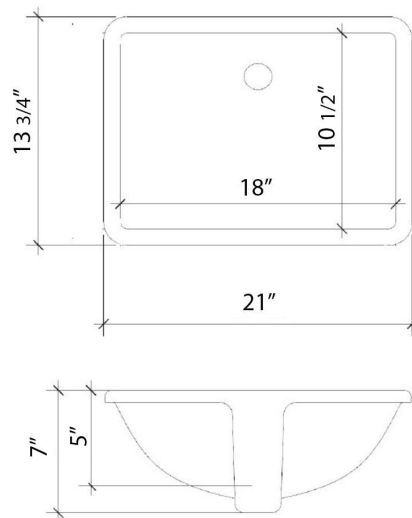

C-79-DRC.SH.eg

Technical Information

All product dimensions are nominal.

- Installation: Vanity Top
- Number of deck holes: 2

Notes

Install this product according to the installation instructions.

Sink Specifications

C-79-DRC.SH.he

Technical Information

All product dimensions are nominal.

- Installation: Vanity Top
- Number of deck holes: 2

Notes

Install this product according to the installation instructions.

Sink Specifications

All product dimensions are nominal.

- Installation: Vanity Top
- Number of deck holes: 6

Notes

Install this product according to the installation instructions.

Sink Specifications

- 8" (203mm) deep
- 1-11/16" (79mm) drain opening
- Minimum cabinet size: 21"