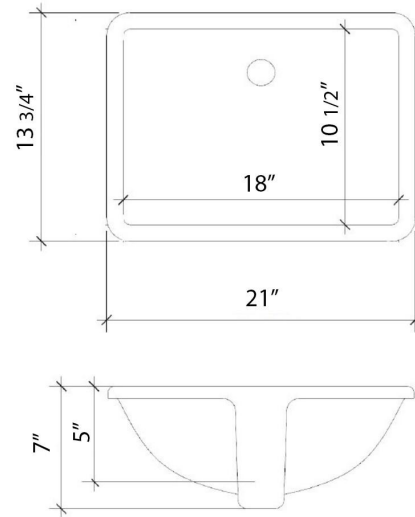

All product dimensions are nominal.

- Installation: Vanity Top
- Number of deck holes: 6

Notes

Install this product according to the installation instructions.

Sink Specifications

- 8" (203mm) deep
- 1-11/16" (79mm) drain opening
- Minimum cabinet size: 21"

Technical Information

All product dimensions are nominal.

- Installation: Vanity Top
- Number of deck holes: 6

Notes

Install this product according to the installation instructions.

Sink Specifications

- 8" (203mm) deep
- 1-11/16" (79mm) drain opening
- Minimum cabinet size: 21"

Notes

Install this product according to the installation instructions.

Sink Specifications

- 8" (203mm) deep
- 1-11/16" (79mm) drain opening
- Minimum cabinet size: 21"

Features

- Square sink cutout
- Single and widespread faucet