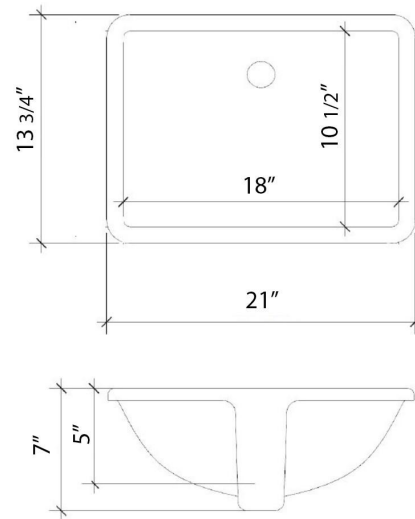

C-79-DRC.SH.ec

Technical Information

All product dimensions are nominal.

- Installation: Vanity Top
- Number of deck holes: 2

Notes

Install this product according to the installation instructions.

Sink Specifications

- 8" (203mm) deep
- 1-11/16" (79mm) drain opening
- Minimum cabinet size: 21"

VANDERLOC

79" SILESTONE® QUARTZ VANITY TOP - Eternal Noir Double Rectangle Centered Sink (Single faucet hole)

C-79-DRC.SH.en

Features