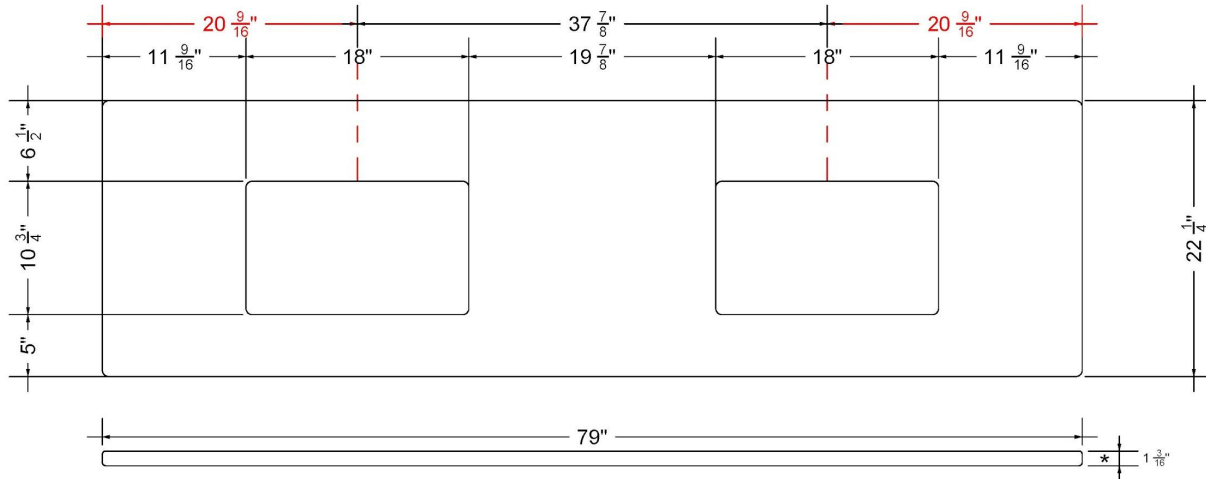

VANDERLOC

79" SILESTONE® QUARTZ VANITY TOP - Eternal Charcoal
Double Rectangle Centered Sink (No faucet hole)

C-79-DRC.NH.ec

Technical Information

All product dimensions are nominal.

- Installation: Vanity Top
- Number of deck holes: 0

Notes

Install this product according to the installation instructions.