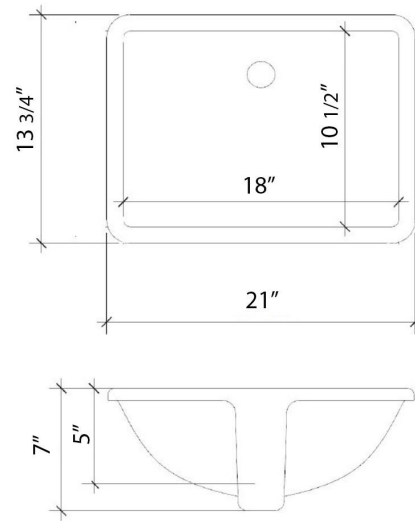

VANDERLOC

79" SILESTONE® QUARTZ VANITY TOP - Desert Silver
Double Rectangle Centered Sink (Single faucet hole)

C-79-DRC.SH.ds

Technical Information

All product dimensions are nominal.

- Installation: Vanity Top
- Number of deck holes: 2

Notes

Install this product according to the installation instructions.

Sink Specifications

- 8" (203mm) deep
- 1-11/16" (79mm) drain opening
- Minimum cabinet size: 21"

Features

- Square sink cutout
- Single and widespread faucet

All product dimensions are nominal.

- Installation: Vanity Top
- Number of deck holes: 6

Notes

Install this product according to the installation instructions.

Sink Specifications

- 8" (203mm) deep
- 1-11/16" (79mm) drain opening
- Minimum cabinet size: 21"