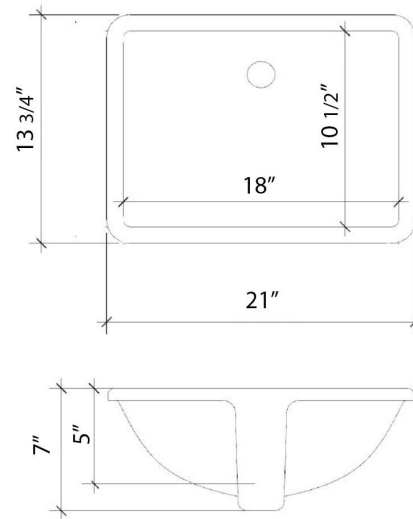

All product dimensions are nominal.

- Installation: Vanity Top
- Number of deck holes: 6

Notes

Install this product according to the installation instructions.

Sink Specifications

- 8" (203mm) deep
- 1-11/16" (79mm) drain opening
- Minimum cabinet size: 21"

Technical Information

All product dimensions are nominal.

- Installation: Vanity Top
- Number of deck holes: 6

Notes

Install this product according to the installation instructions.

Sink Specifications

- 8" (203mm) deep
- 1-11/16" (79mm) drain opening
- Minimum cabinet size: 21"

C-79-DRC.NH.he

Technical Information

All product dimensions are nominal.

- Installation: Vanity Top
- Number of deck holes: 0

Notes

Install this product according to the installation instructions.

Sink Specifications

- 8" (203mm) deep
- 1-11/16" (79mm) drain opening
- Minimum cabinet size: 21"

VANDERLOC

79" SILESTONE® QUARTZ VANITY TOP - White Zeus
Double Rectangle Centered Sink (No faucet hole)

C-79-DRC.NH.wz

Features