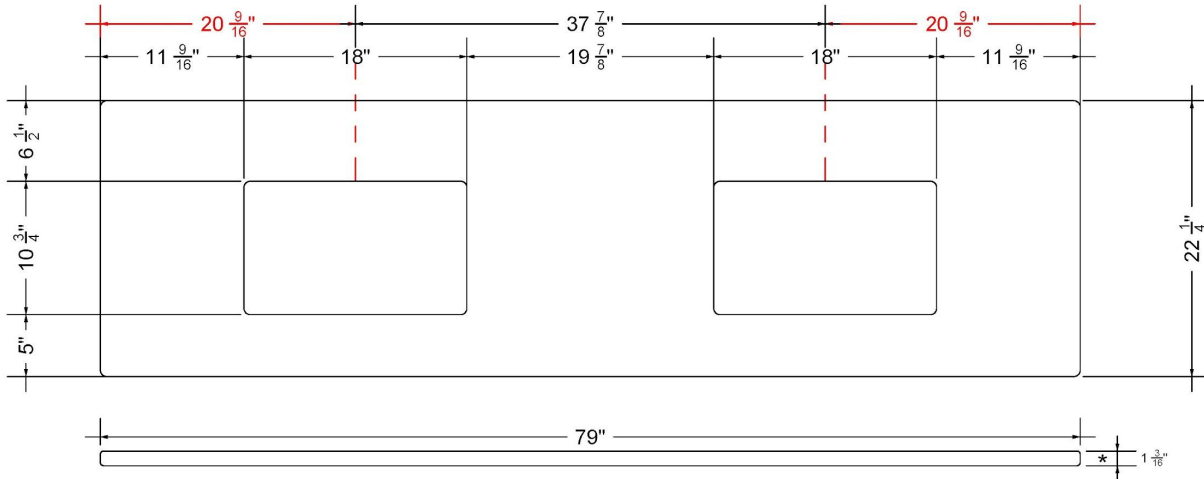

VANDERLOC

79" SILESTONE® QUARTZ VANITY TOP - Ethereal Glow
Double Rectangle Centered Sink (No faucet hole)

C-79-DRC.NH.eg

Technical Information

All product dimensions are nominal.

- Installation: Vanity Top
- Number of deck holes: 0

Notes

Install this product according to the installation instructions.