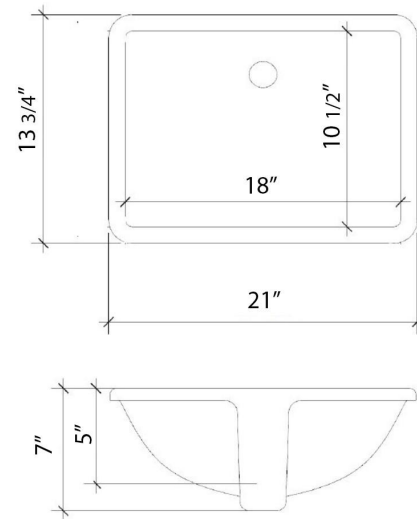

C-79-DRC.SH.eg

Technical Information

All product dimensions are nominal.

- Installation: Vanity Top
- Number of deck holes: 2

Notes

Install this product according to the installation instructions.

Sink Specifications

All product dimensions are nominal.

- Installation: Vanity Top
- Number of deck holes: 6

Notes

Install this product according to the installation instructions.

Sink Specifications

- 8" (203mm) deep
- 1-11/16" (79mm) drain opening
- Minimum cabinet size: 21"

VANDERLOC

79" SILESTONE® QUARTZ VANITY TOP - Ethereal Glow Double Rectangle Centered Sink (Widespread faucet hole)

C-79-DRC.WS.eg

Technical Information

All product dimensions are nominal.

- Installation: Vanity Top
- Number of deck holes: 6

Notes

Install this product according to the installation instructions.

Sink Specifications

- 8" (203mm) deep
- 1-11/16" (79mm) drain opening
- Minimum cabinet size: 21"

VANDERLOC

79" SILESTONE® QUARTZ VANITY TOP - Helix
Double Rectangle Centered Sink (Widespread faucet hole)