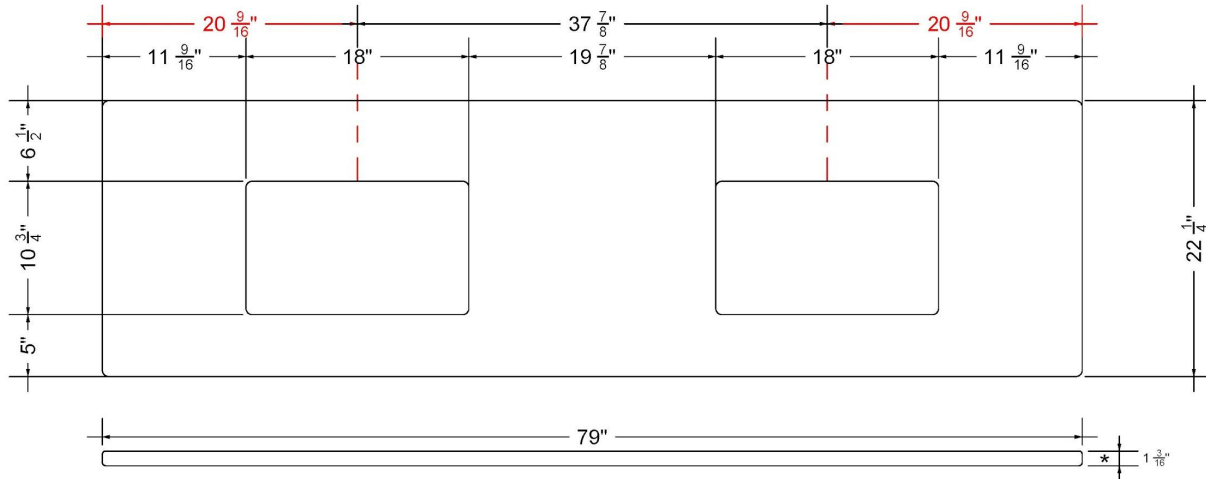

VANDERLOC

79" SILESTONE® QUARTZ VANITY TOP - White Zeus
Double Rectangle Centered Sink (No faucet hole)

C-79-DRC.NH.wz

Technical Information

All product dimensions are nominal.

- Installation: Vanity Top
- Number of deck holes: 0

Notes

Install this product according to the installation instructions.