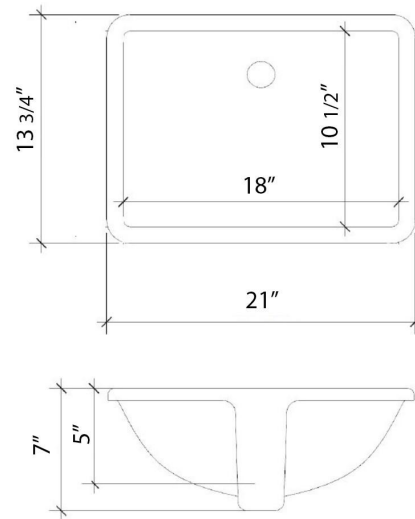

Technical Information

All product dimensions are nominal.

- Installation: Vanity Top
- Number of deck holes: 6

Notes

Install this product according to the installation instructions.

Sink Specifications

- 8" (203mm) deep
- 1-11/16" (79mm) drain opening
- Minimum cabinet size: 21"

- 8" (203mm) deep
- 1-11/16" (79mm) drain opening
- Minimum cabinet size: 21"

VANDERLOC

79" SILESTONE® QUARTZ VANITY TOP - Helix Double Rectangle Centered Sink (No faucet hole)

C-79-DRC.NH.he

Features

- Square sink cutout
- Single and widespread faucet

- 8" (203mm) deep
- 1-11/16" (79mm) drain opening
- Minimum cabinet size: 21"

VANDERLOC

79" SILESTONE® QUARTZ VANITY TOP - White Zeus
Double Rectangle Centered Sink (No faucet hole)

C-79-DRC.NH.wz

Features

C-79-DRC.NH.wz

Technical Information

All product dimensions are nominal.

- Installation: Vanity Top
- Number of deck holes: 0

Notes

Install this product according to the installation instructions.

Sink Specifications