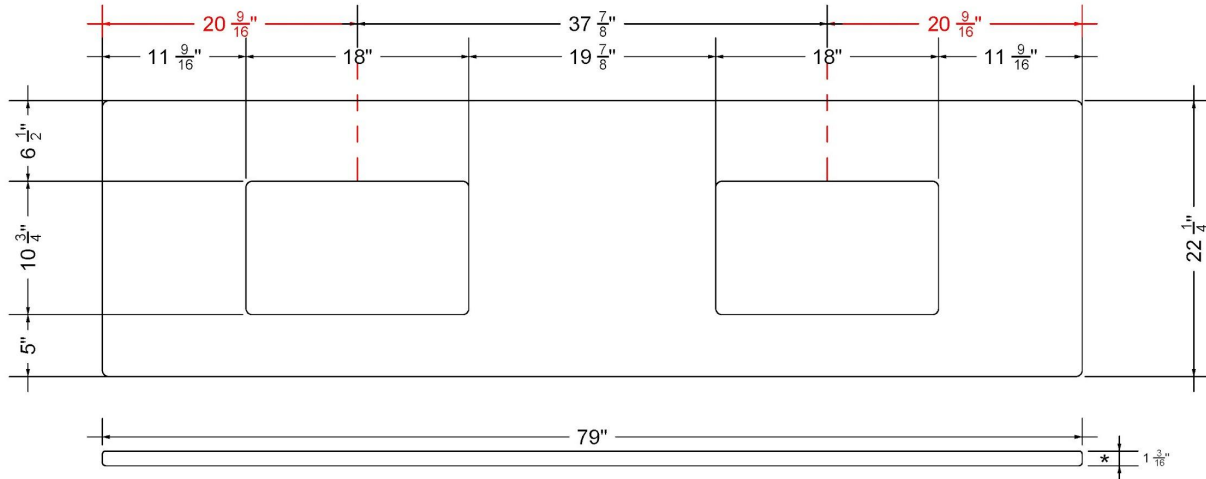

VANDERLOC

79" SILESTONE® QUARTZ VANITY TOP - Eternal Noir
Double Rectangle Centered Sink (No faucet hole)

C-79-DRC.NH.en

Technical Information

All product dimensions are nominal.

- Installation: Vanity Top
- Number of deck holes: 0

Notes

Install this product according to the installation instructions.