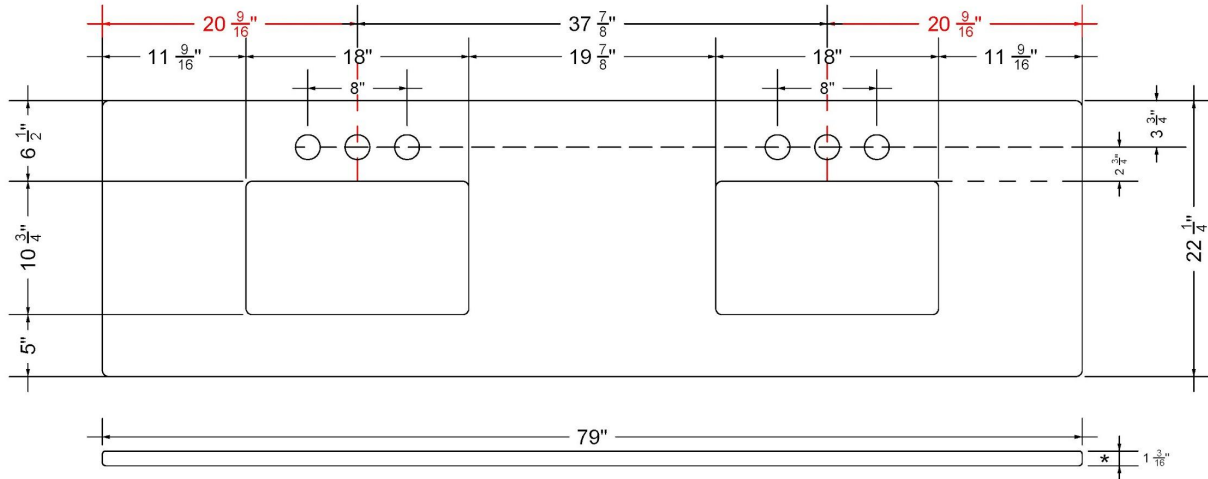

Technical Information

All product dimensions are nominal.

- Installation: Vanity Top
- Number of deck holes: 6

Notes

Install this product according to the installation instructions.