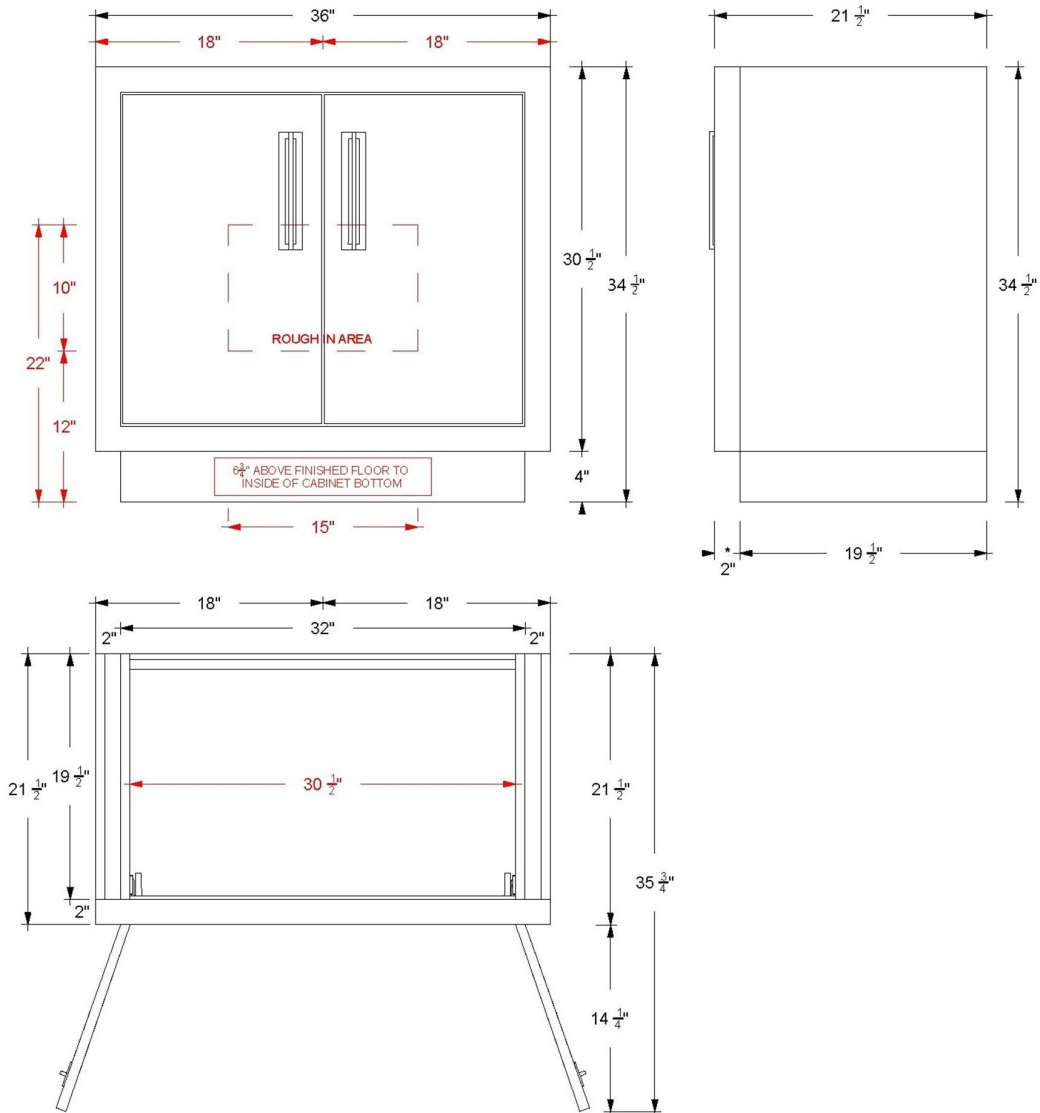

VANDERLOC

36" Single Bath Vanity

Avalon
AVS1-36

Technical Information

All product dimensions are nominal.

- Installation: Bath Vanity
- Number of doors: 2

Notes

Install this product according to the installation instructions.

Vanderloc® reserves the right to make revisions without notice to product specifications. For the most current Specification Sheet, go to www.vanderloc.com