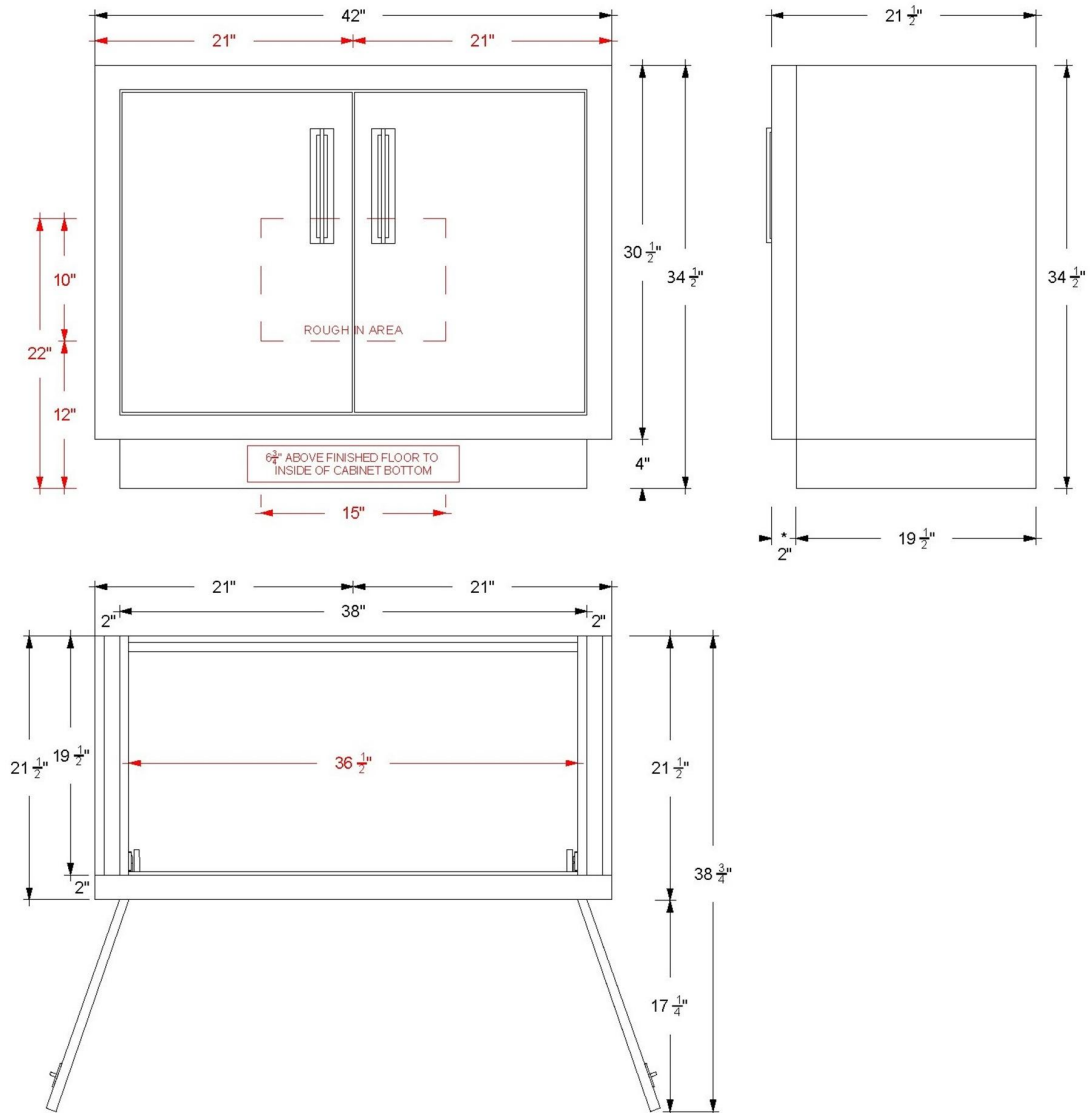

Technical Information

All product dimensions are nominal.

- Installation: Bath Vanity
- Number of doors: 2

Notes

Install this product according to the installation instructions.