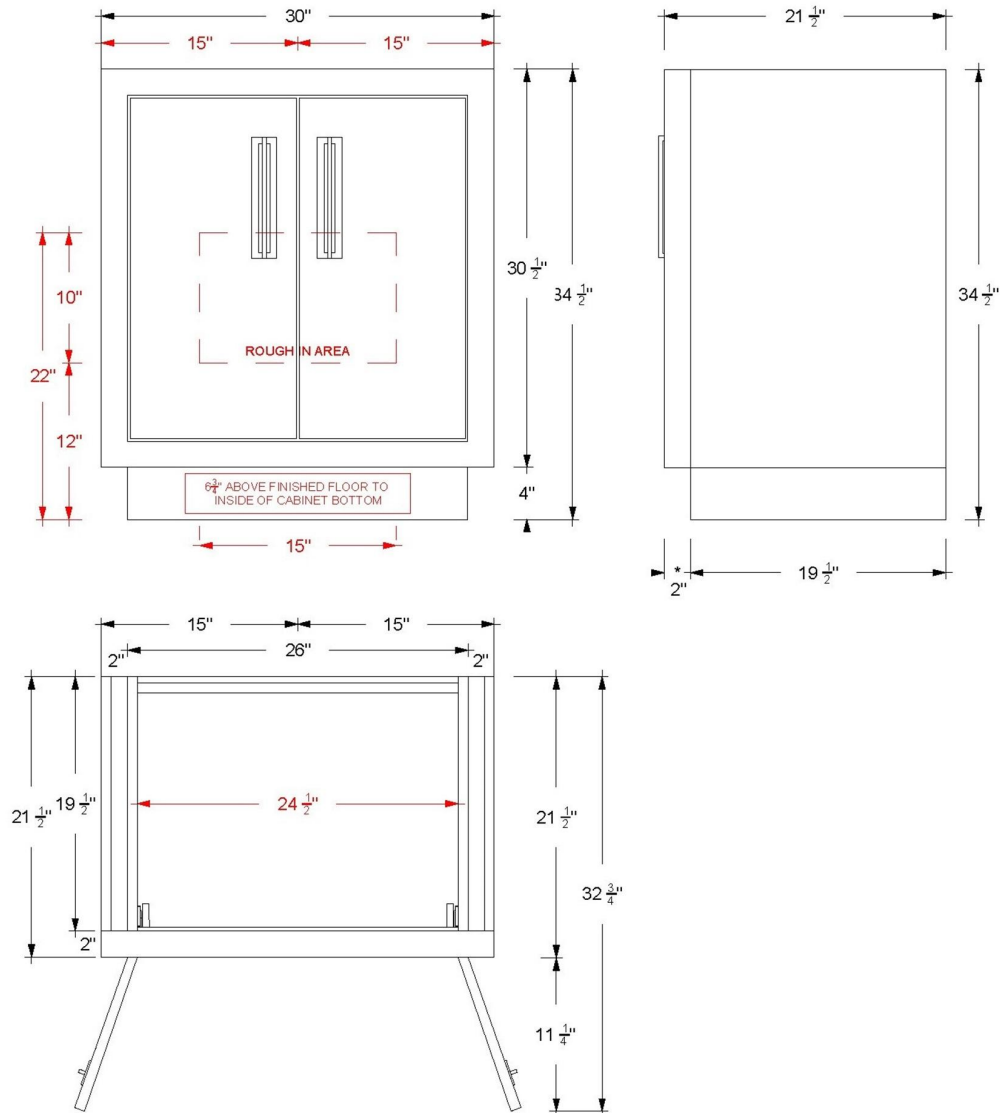

VANDERLOC

30" Single Bath Vanity

Avalon
AVS1-30

Technical Information

All product dimensions are nominal.

- Installation: Bath Vanity
- Number of doors: 2

Notes

Install this product according to the installation instructions.