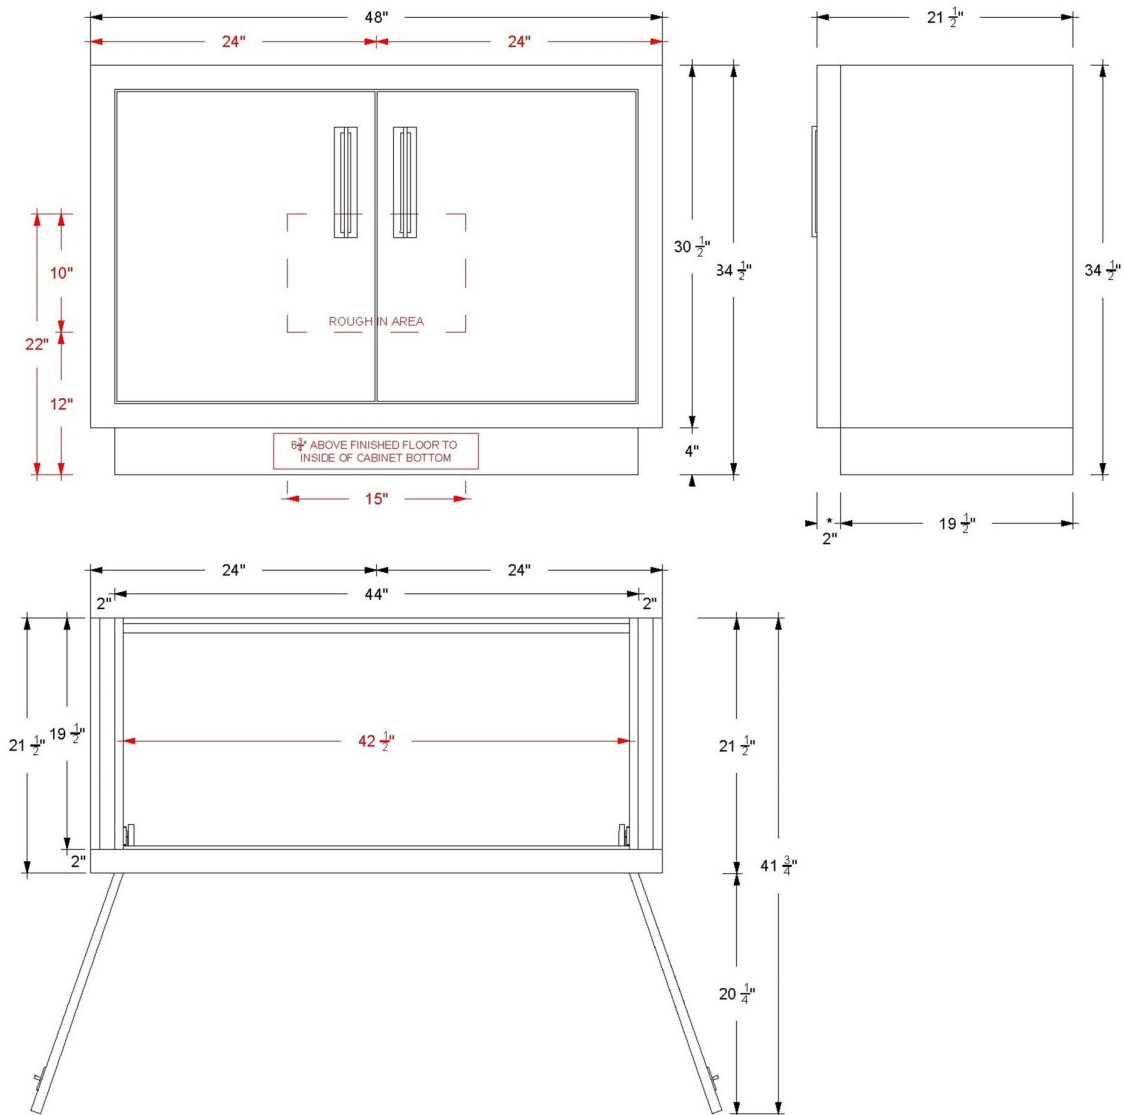

VANDERLOC

48" Single Bath Vanity

Avalon
AVS1-48

Technical Information

All product dimensions are nominal.

- Installation: Bath Vanity
- Number of doors: 2

Notes

Install this product according to the installation instructions.