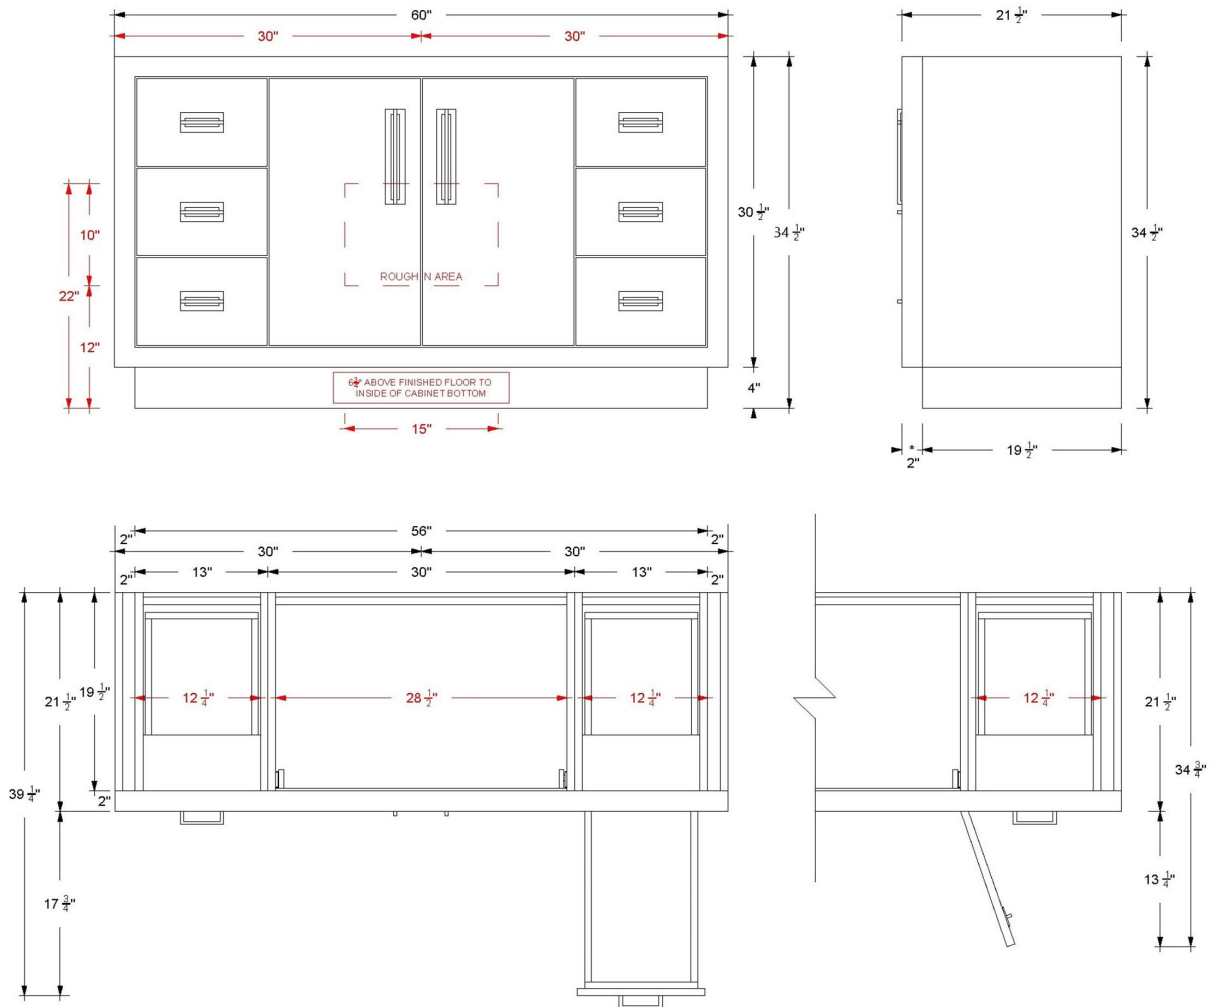

VANDERLOC

54" Single Extra Wide Vanity

Avalon
AVS4-54

Features

- Inset construction with UV coated plywood cabinet interior
- 2" Frame
- Full height doors with softclose Blum® 110° hinges
- Conversion Varnish finish
- Hardware size 8-13/16" & 3-3/4" center to center
- Top and faucet not included
- Plumbing rough in area cut-out detailed on page 2
- Made in the US

Technical Information

All product dimensions are nominal.

- Installation: Bath Vanity
- Number of doors: 2
- Number of drawers: 6

Notes

Install this product according to the installation instructions.