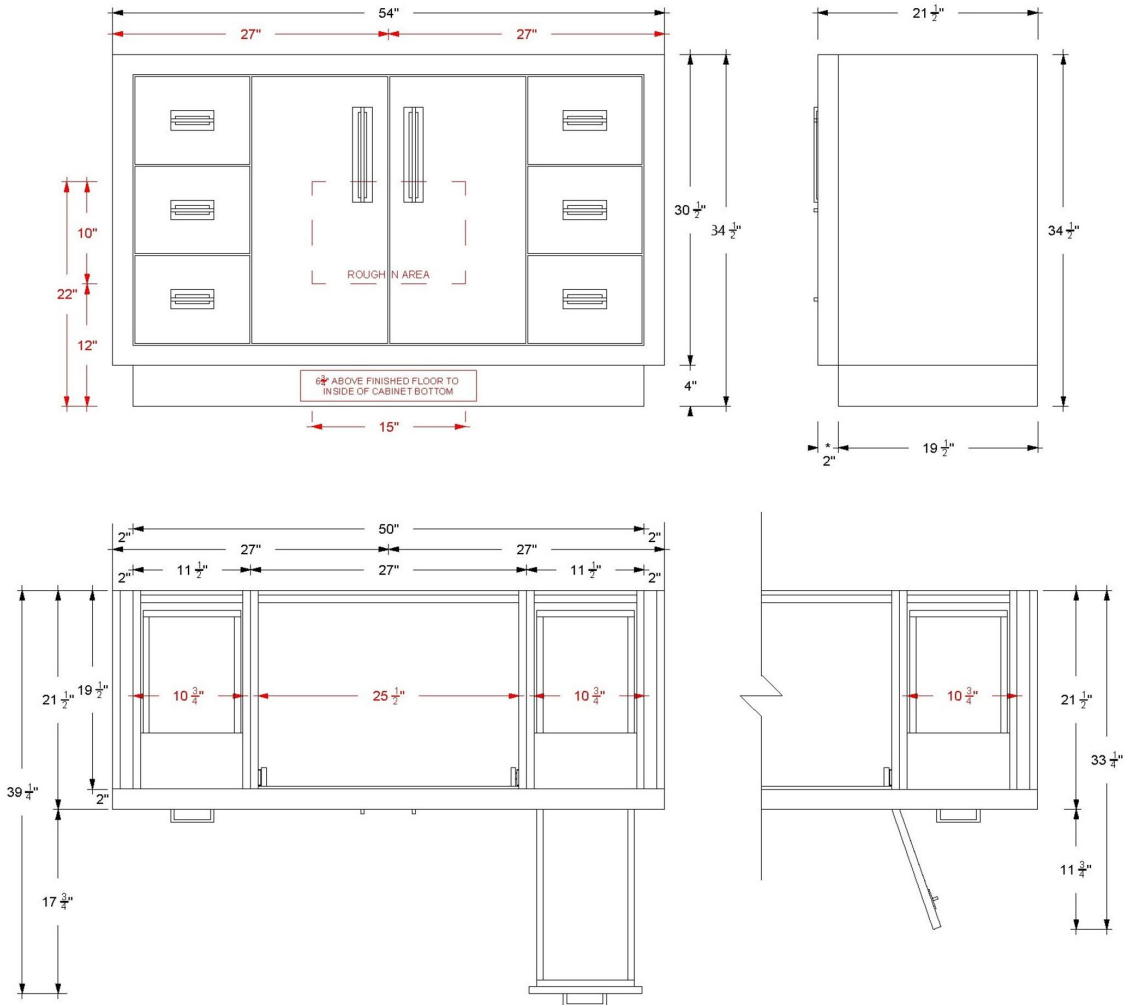

VANDERLOC

54" Single Extra Wide Vanity

Avalon
AVS4-54

Features

- Inset construction with UV coated plywood cabinet interior
- 2" Frame
- Full height doors with softclose Blum® 110° hinges
- Conversion Varnish finish
- Hardware size 8-13/16" & 3-3/4" center to center
- Top and faucet not included
- Plumbing rough in area cut-out detailed on page 2
- Made in the US

Codes/Standards

- EPA TSCA Title VI
- CARB P2

Vanderloc® One-Year Limited Warranty

Image displaying a 54" vanity in Natural Weathered with Satin Gold hardware. Countertop and faucet not included

Available Wood & Hardware Finishes

Technical Information

All product dimensions are nominal.

- Installation: Bath Vanity
- Number of doors: 2
- Number of drawers: 6

Notes

Install this product according to the installation instructions.

VANDERLOC