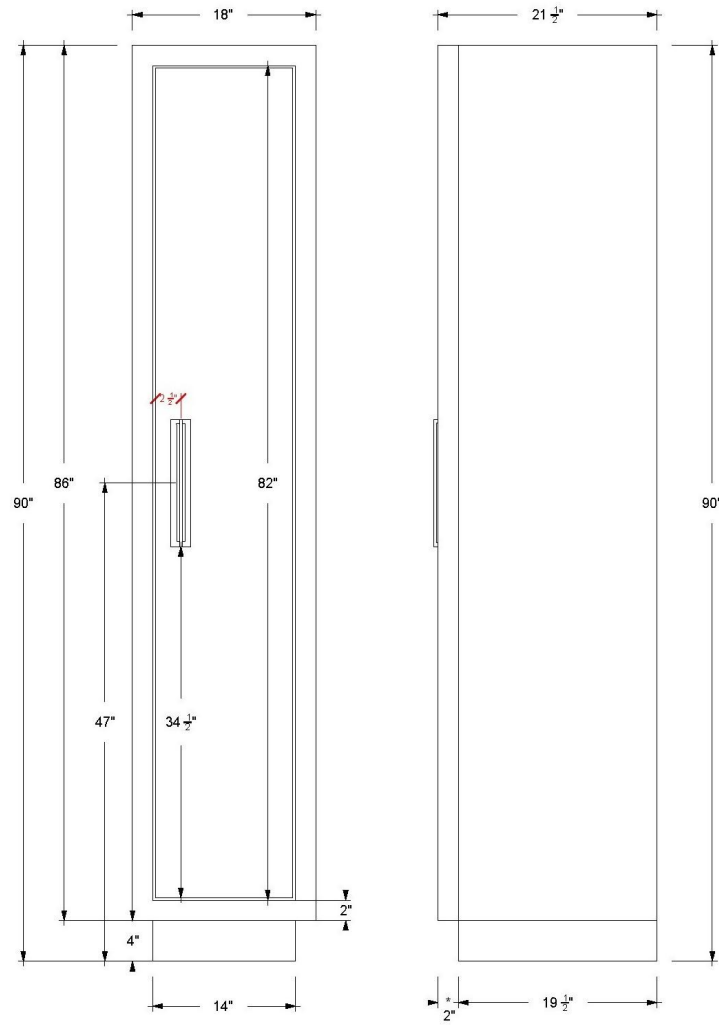

VANDERLOC

18" Single Door Tall Storage

90" Height

Avalon

AVTSR1-189021

Technical Information

All product dimensions are nominal.

- Number of doors: 1

Vanderloc® reserves the right to make revisions without notice to product specifications. For the most current Specification Sheet, go to www.vanderloc.com