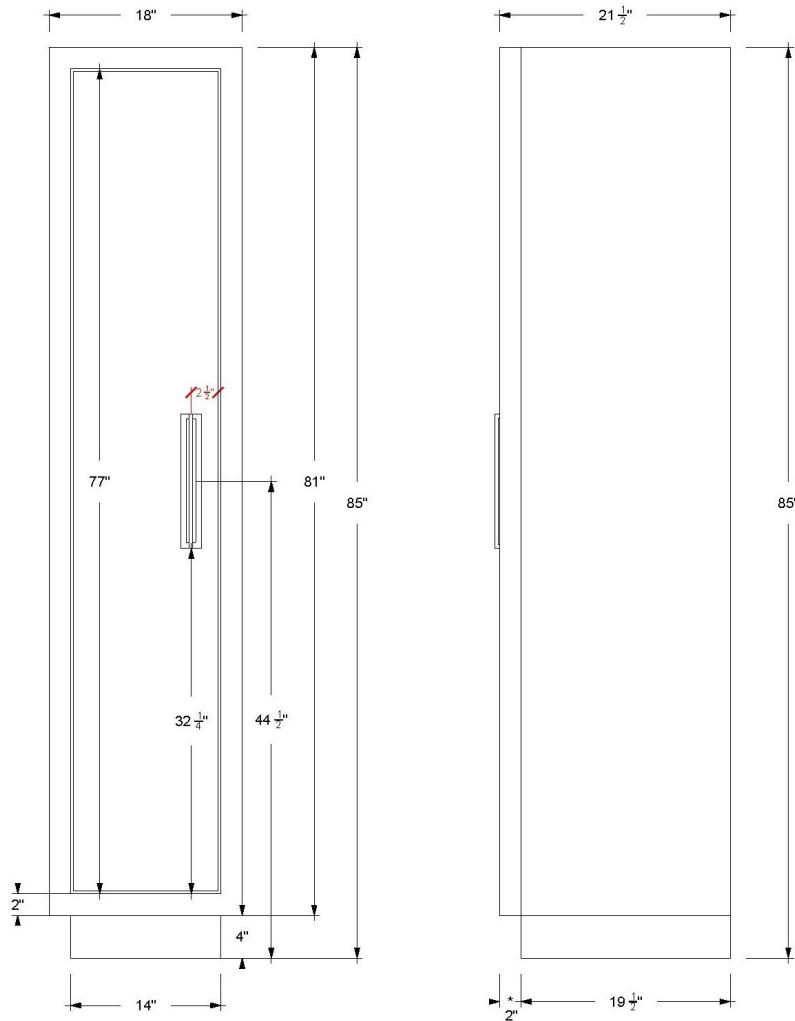

VANDERLOC

18" Single Door Tall Storage

85" Height

Avalon

AVTSL1-188521

Technical Information

All product dimensions are nominal.

- Number of doors: 1

Vanderloc® reserves the right to make revisions without notice to product specifications. For the most current Specification Sheet, go to www.vanderloc.com