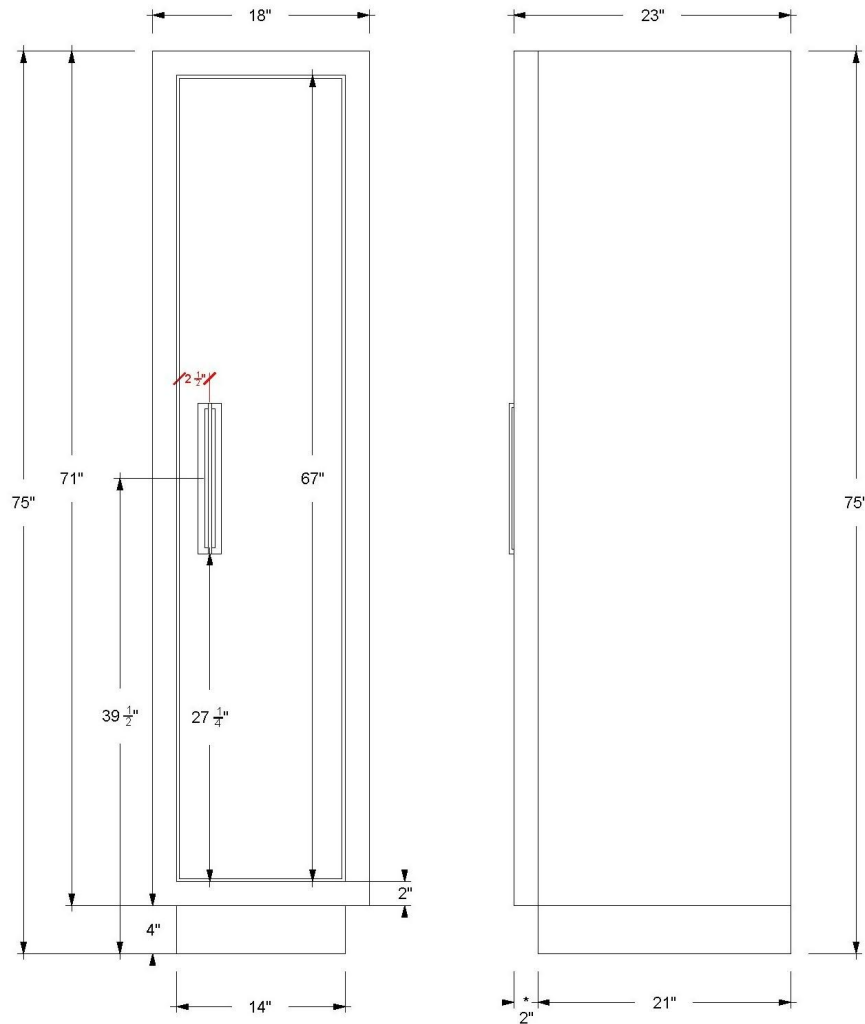

VANDERLOC

18" Single Door Tall Storage

75" Height

Avalon

AVTSR1-187523

Technical Information

All product dimensions are nominal.

- Number of doors: 1

Vanderloc® reserves the right to make revisions without notice to product specifications. For the most current Specification Sheet, go to www.vanderloc.com