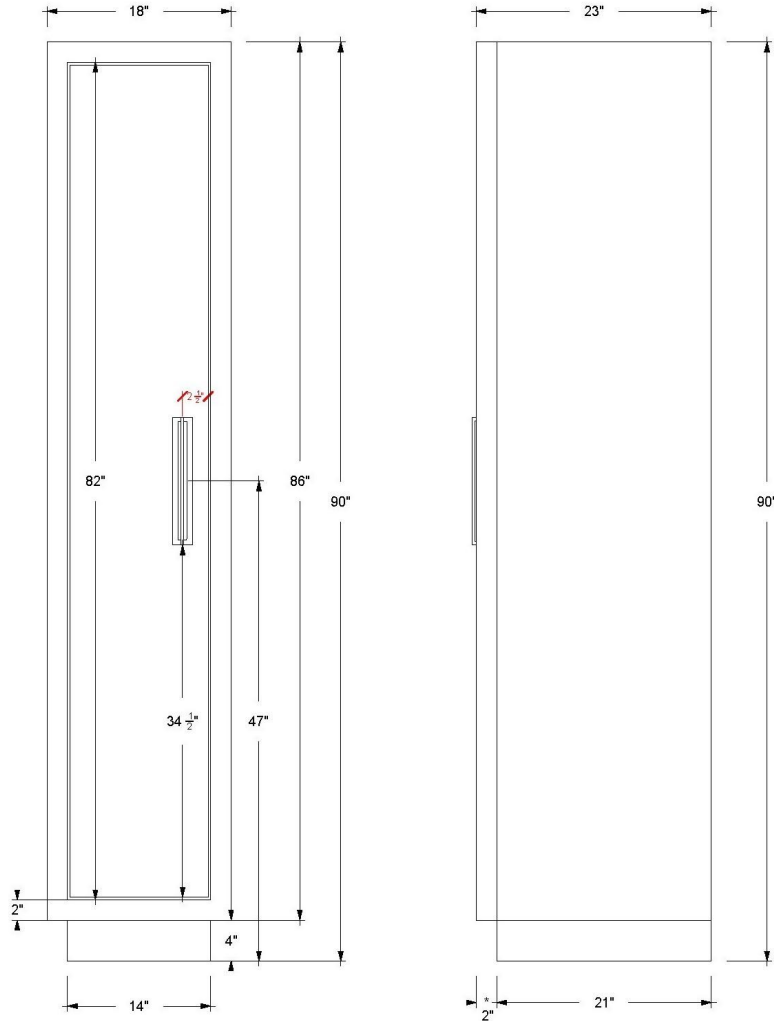

VANDERLOC

18" Single Door Tall Storage

90" Height

Avalon

AVTSL1-189023

Technical Information

All product dimensions are nominal.

- Number of doors: 1

Vanderloc® reserves the right to make revisions without notice to product specifications. For the most current Specification Sheet, go to www.vanderloc.com