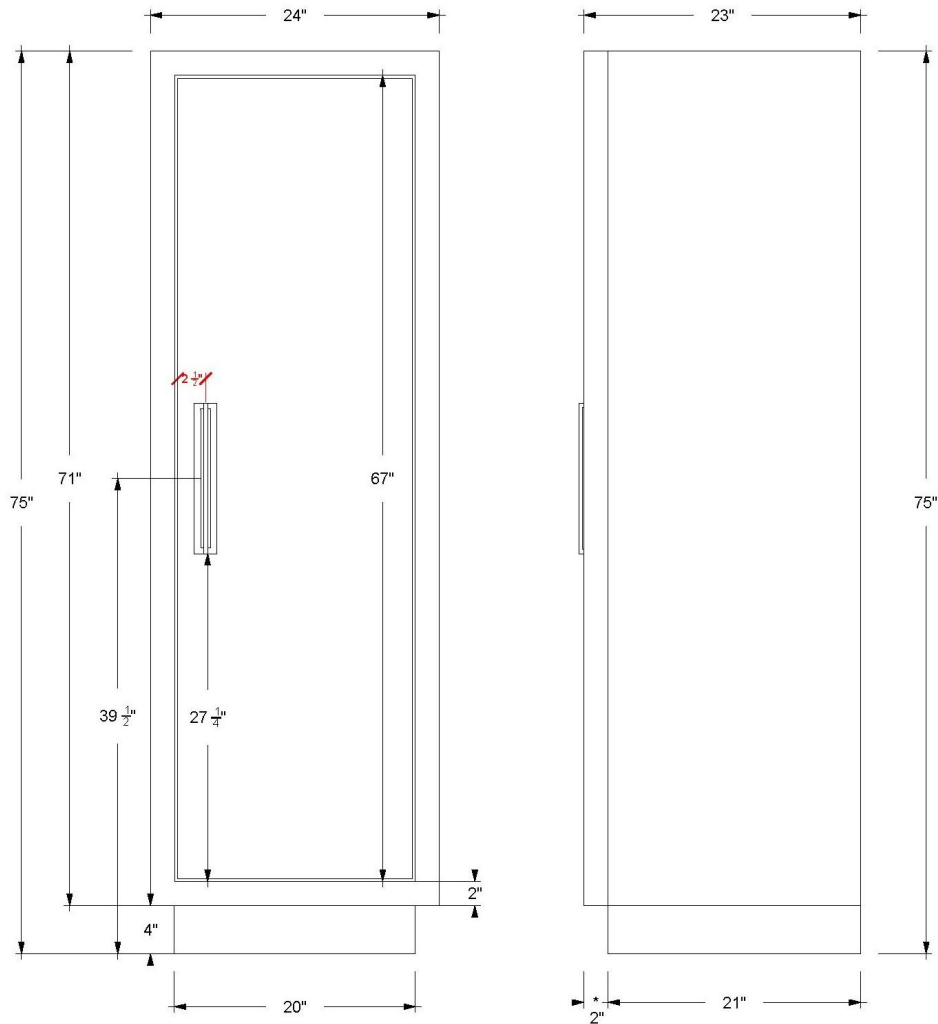

VANDERLOC

24" Single Door Tall Storage

75" Height

Avalon

AVTSR1-247523

Technical Information

All product dimensions are nominal.

- Number of doors: 1

Vanderloc® reserves the right to make revisions without notice to product specifications. For the most current Specification Sheet, go to www.vanderloc.com