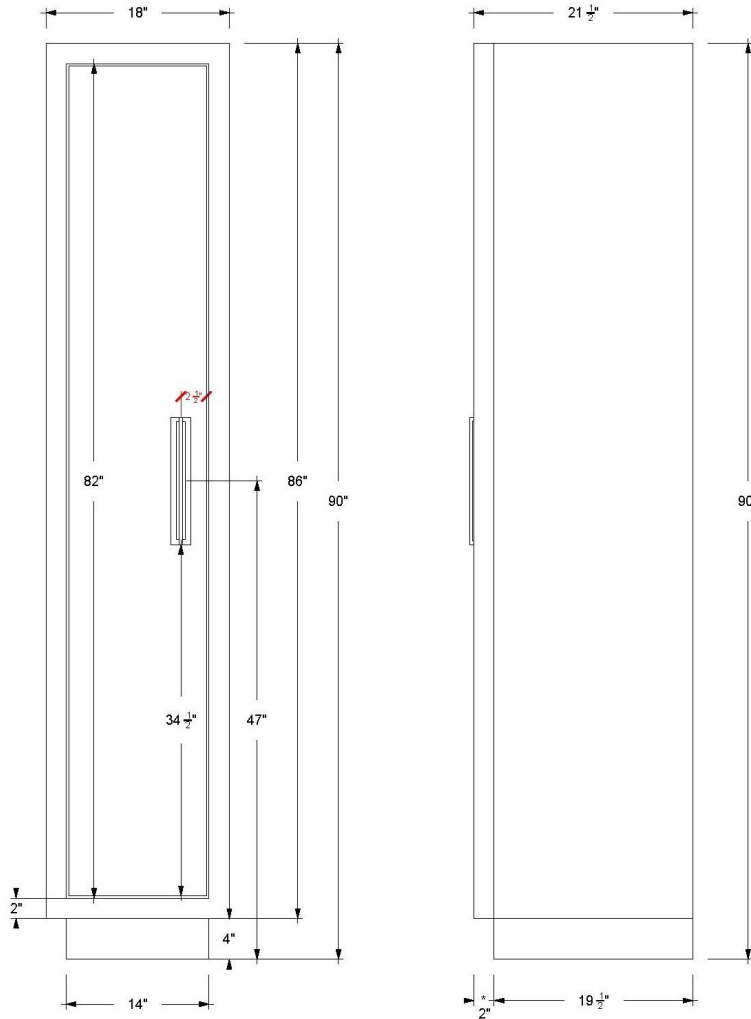

VANDERLOC

18" Single Door Tall Storage

90" Height

Avalon

AVTSL1-189021

Technical Information

All product dimensions are nominal.

- Number of doors: 1

Vanderloc® reserves the right to make revisions without notice to product specifications. For the most current Specification Sheet, go to www.vanderloc.com