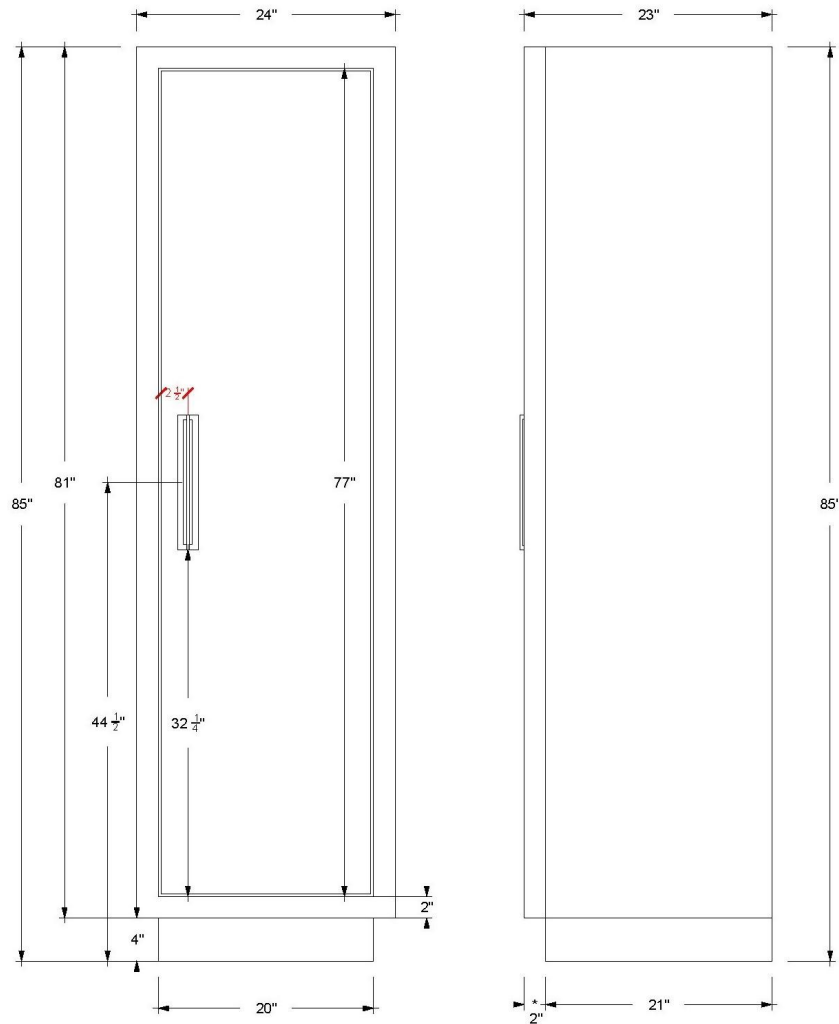

VANDERLOC

24" Single Door Tall Storage

85" Height

Avalon

AVTSR1-248523

Technical Information

All product dimensions are nominal.

- Number of doors: 1

Vanderloc® reserves the right to make revisions without notice to product specifications. For the most current Specification Sheet, go to www.vanderloc.com