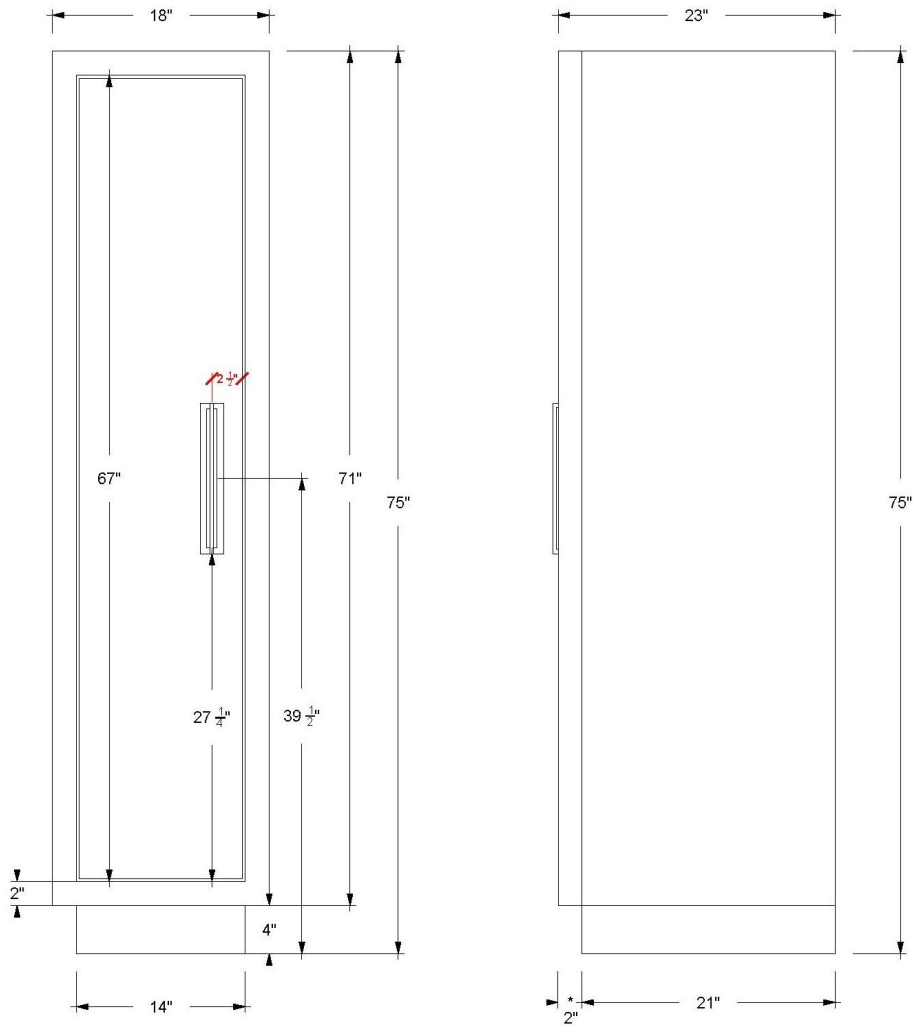

VANDERLOC

18" Single Door Tall Storage

75" Height

Avalon

AVTSL1-187523

Technical Information

All product dimensions are nominal.

- Number of doors: 1

Vanderloc® reserves the right to make revisions without notice to product specifications. For the most current Specification Sheet, go to www.vanderloc.com