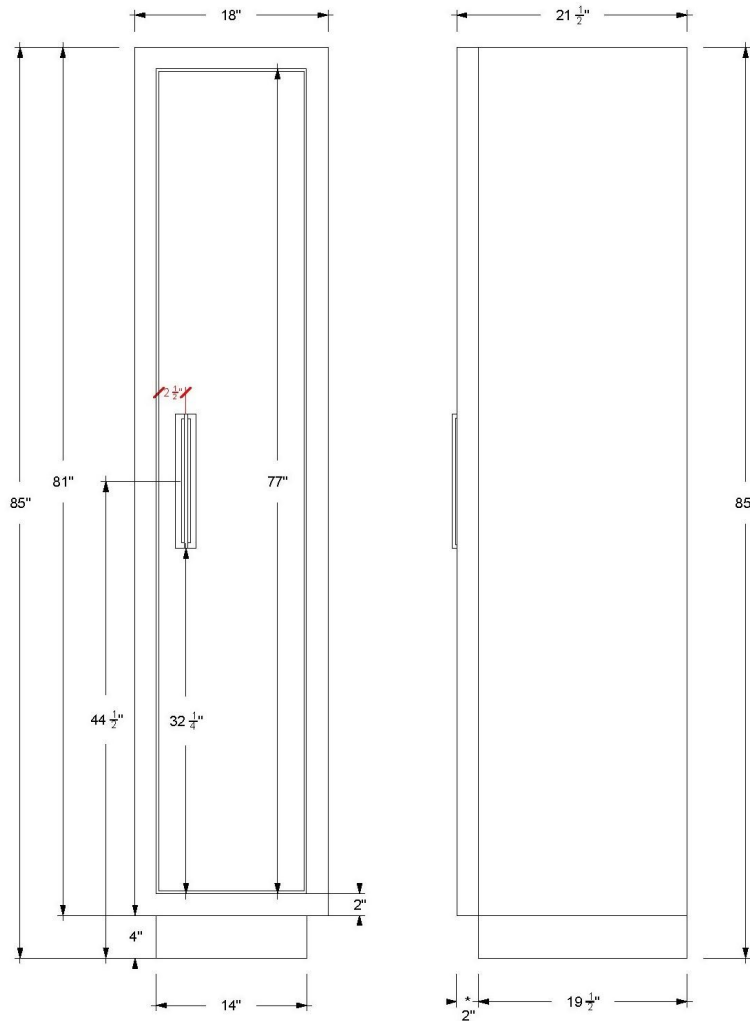

VANDERLOC

18" Single Door Tall Storage

85" Height

Avalon

AVTSR1-188521

Technical Information

All product dimensions are nominal.

- Number of doors: 1

Vanderloc® reserves the right to make revisions without notice to product specifications. For the most current Specification Sheet, go to www.vanderloc.com