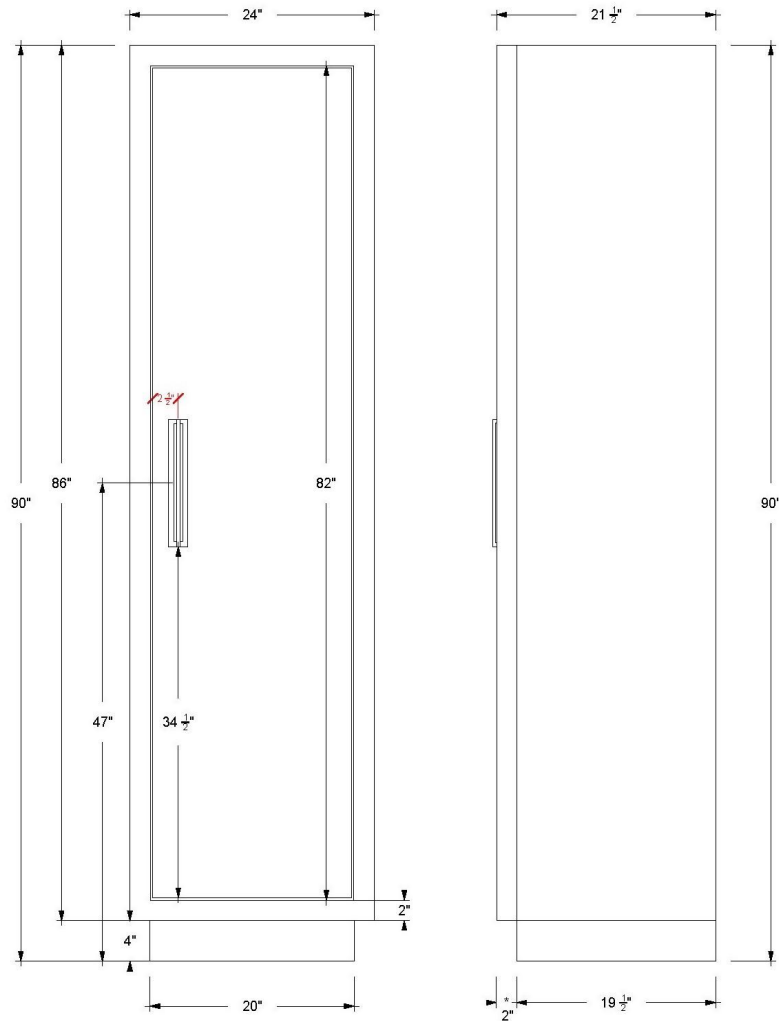

VANDERLOC

24" Single Door Tall Storage

90" Height

Avalon

AVTSR1-249021

Technical Information

All product dimensions are nominal.

- Number of doors: 1

Vanderloc® reserves the right to make revisions without notice to product specifications. For the most current Specification Sheet, go to www.vanderloc.com