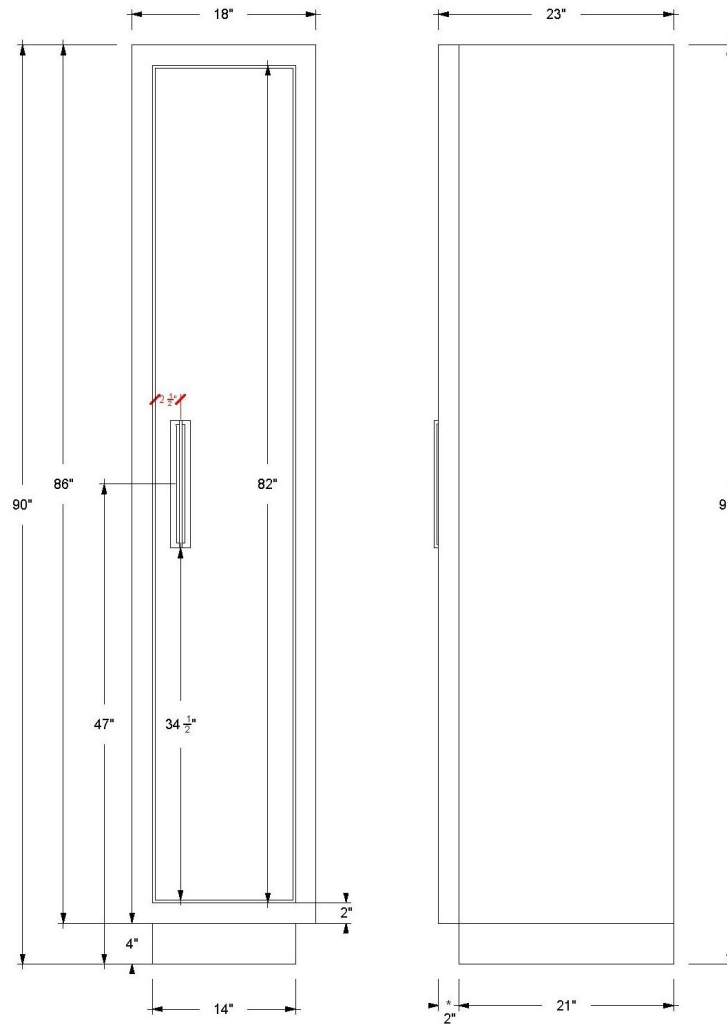

VANDERLOC

18" Single Door Tall Storage

90" Height

Avalon

AVTSR1-189023

Technical Information

All product dimensions are nominal.

- Number of doors: 1

Vanderloc® reserves the right to make revisions without notice to product specifications. For the most current Specification Sheet, go to www.vanderloc.com