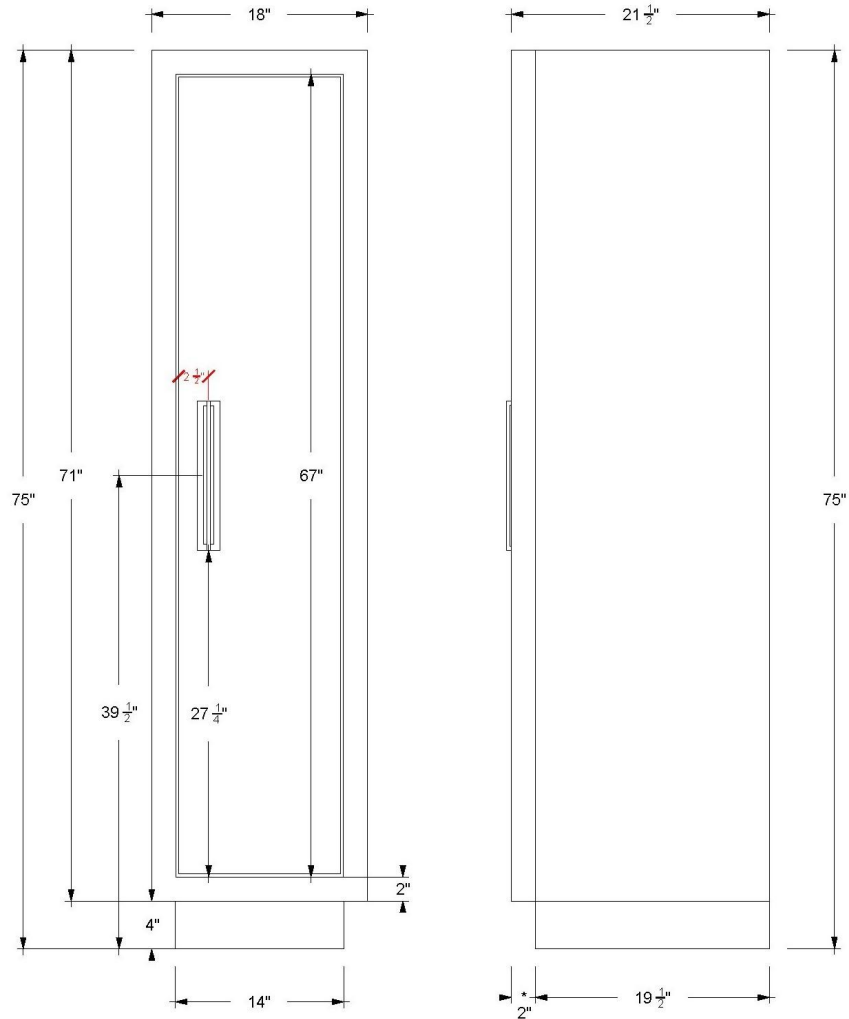

VANDERLOC

18" Single Door Tall Storage

75" Height

Avalon

AVTSR1-187521

Technical Information

All product dimensions are nominal.

- Number of doors: 1

Vanderloc® reserves the right to make revisions without notice to product specifications. For the most current Specification Sheet, go to www.vanderloc.com