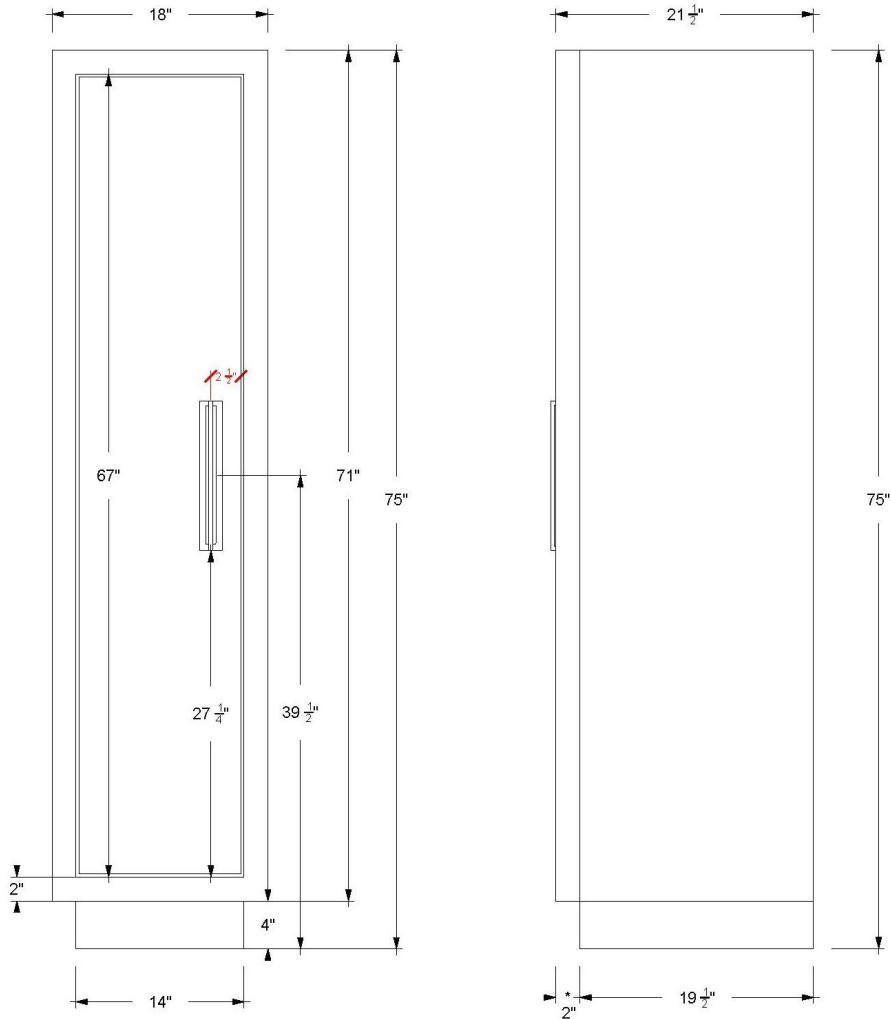

VANDERLOC

18" Single Door Tall Storage

75" Height

Avalon

AVTSL1-187521

Technical Information

All product dimensions are nominal.

- Number of doors: 1

Vanderloc® reserves the right to make revisions without notice to product specifications. For the most current Specification Sheet, go to www.vanderloc.com