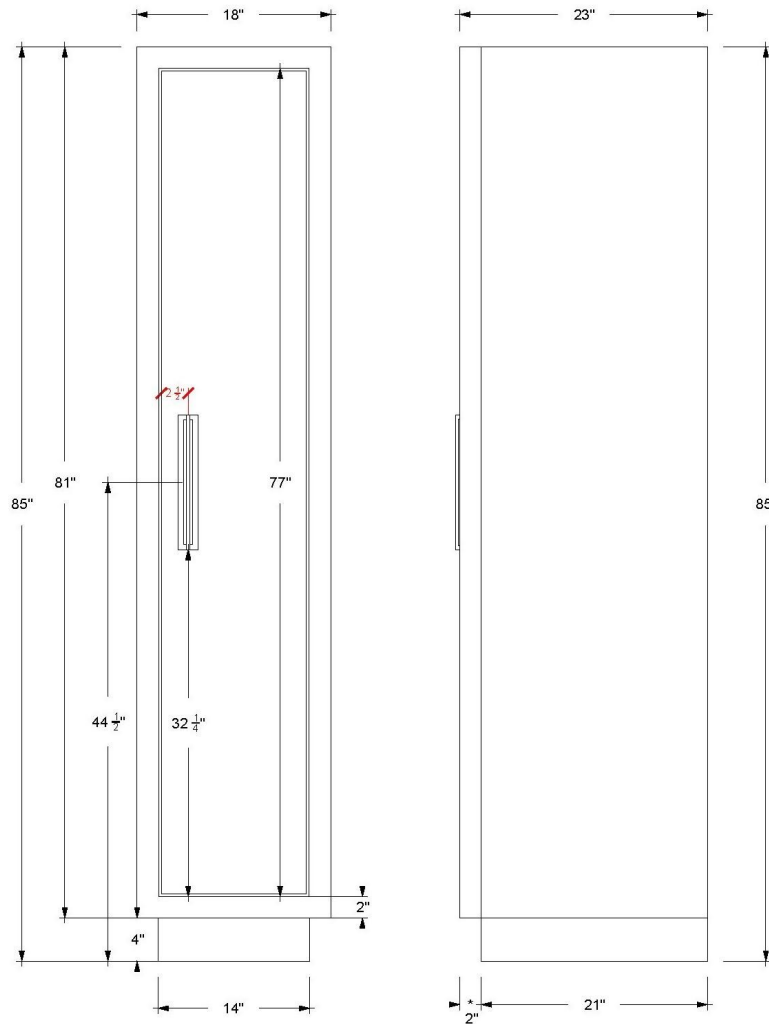

VANDERLOC

18" Single Door Tall Storage

85" Height

Avalon

AVTSR1-188523

Technical Information

All product dimensions are nominal.

- Number of doors: 1

Vanderloc® reserves the right to make revisions without notice to product specifications. For the most current Specification Sheet, go to www.vanderloc.com