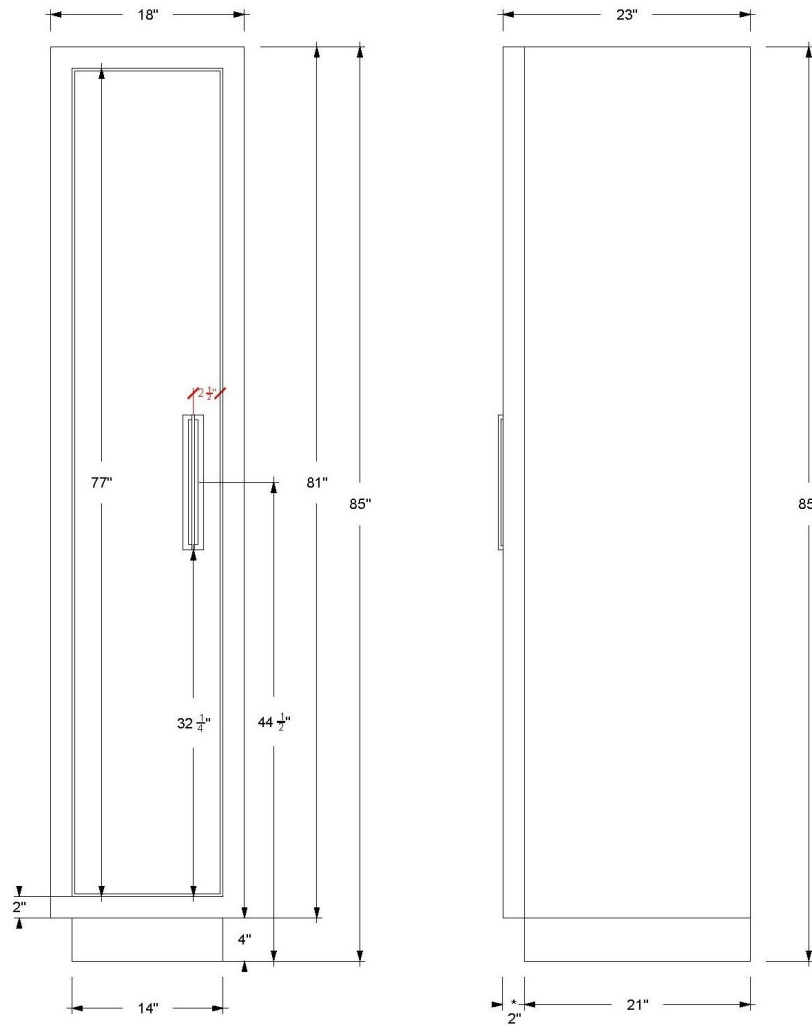

VANDERLOC

18" Single Door Tall Storage

85" Height

Avalon

AVTSL1-188523

Technical Information

All product dimensions are nominal.

- Number of doors: 1

Vanderloc® reserves the right to make revisions without notice to product specifications. For the most current Specification Sheet, go to www.vanderloc.com