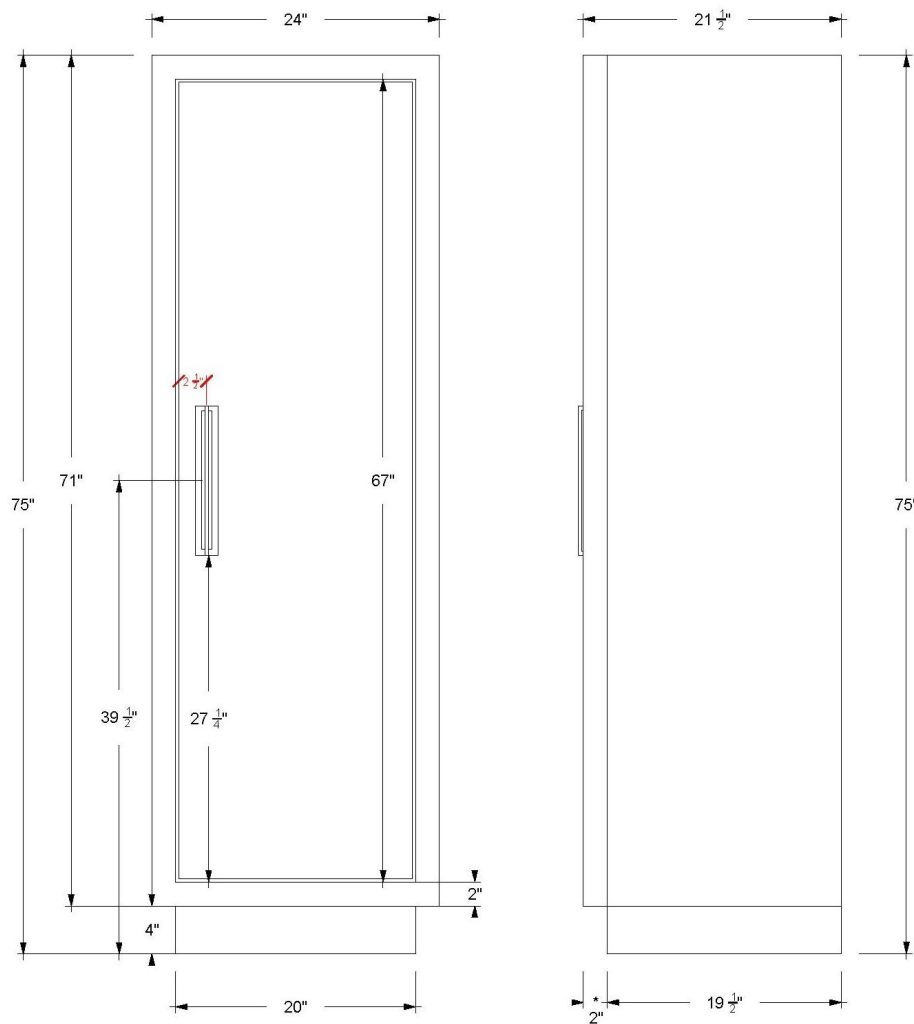

VANDERLOC

24" Single Door Tall Storage

75" Height

Avalon

AVTSR1-247521

Technical Information

All product dimensions are nominal.

- Number of doors: 1