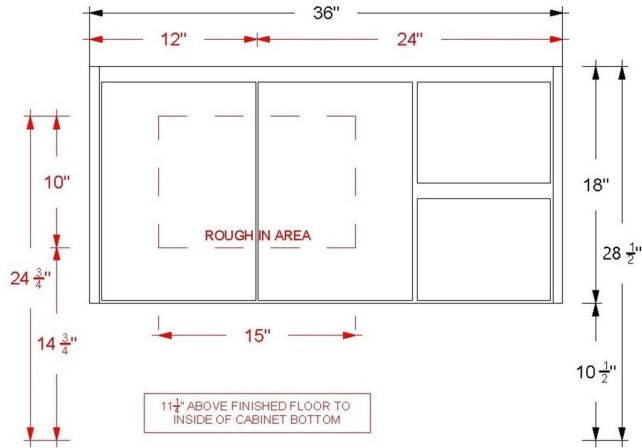

Gilded

GLL7-36-F18

Technical Information

All product dimensions are nominal.

- Installation: Bath Vanity
- Number of doors: 2
- Number of drawers: 2

Notes

Install this product according to the installation instructions.