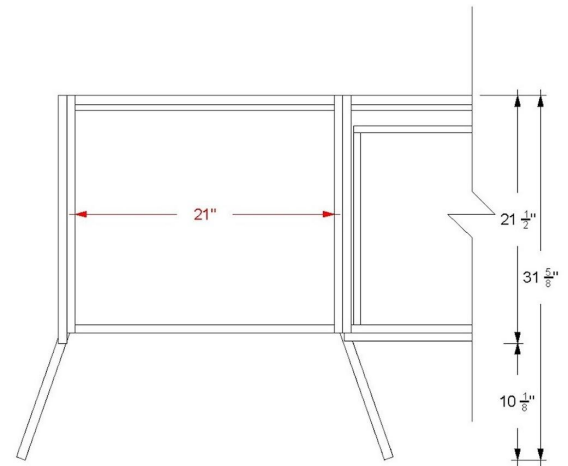

Technical Information

All product dimensions are nominal.

- Installation: Bath Vanity
- Number of doors: 2
- Number of drawers: 2

Notes

Install this product according to the installation instructions.