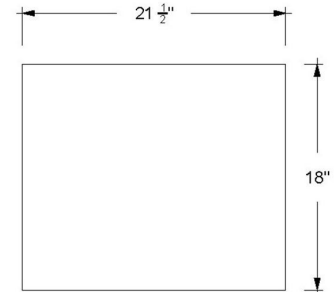

Gilded

GLL7-42-F18

Manufacturer Suggested Mounting Height
Verify Local Building Code

Technical Information

All product dimensions are nominal.

- Installation: Bath Vanity
- Number of doors: 2
- Number of drawers: 2