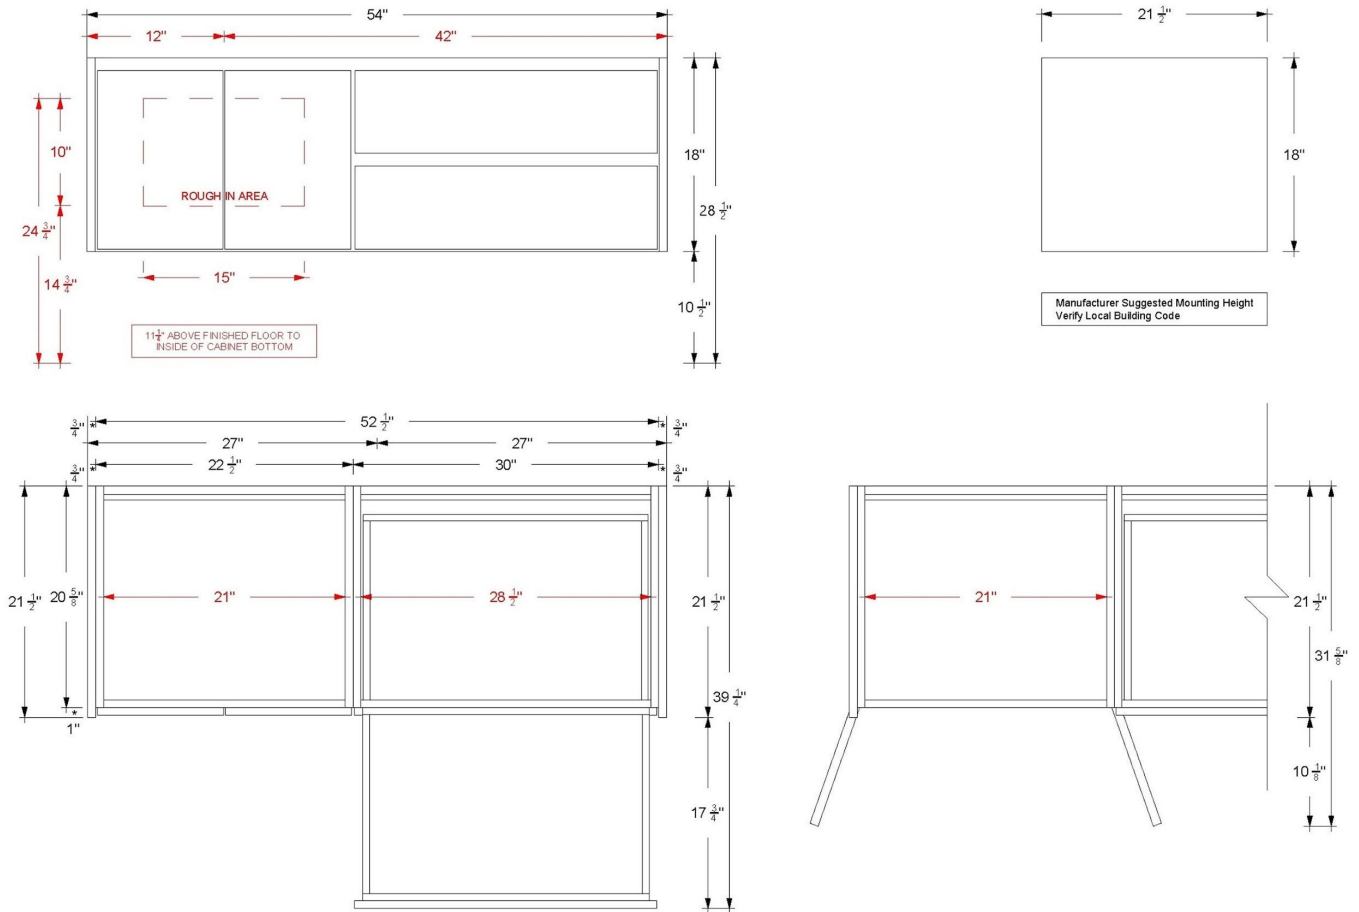

VANDERLOC

54" Single Bath Left Floating Vanity

Gilded

GLL7-54-F18

Technical Information

All product dimensions are nominal.

- Installation: Bath Vanity
- Number of doors: 2
- Number of drawers: 2

Notes

Install this product according to the installation instructions.

Vanderloc® reserves the right to make revisions without notice to product specifications. For the most current Specification Sheet, go to www.vanderloc.com