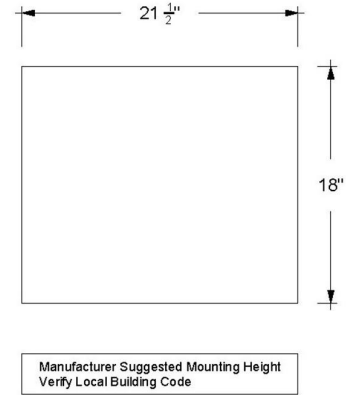

Gilded

GLL7-36-F18

Technical Information

All product dimensions are nominal.

- Installation: Bath Vanity
- Number of doors: 2
- Number of drawers: 2

Notes

Install this product according to the installation instructions.