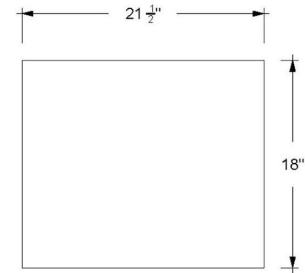

Manufacturer Suggested Mounting Height
Verify Local Building Code