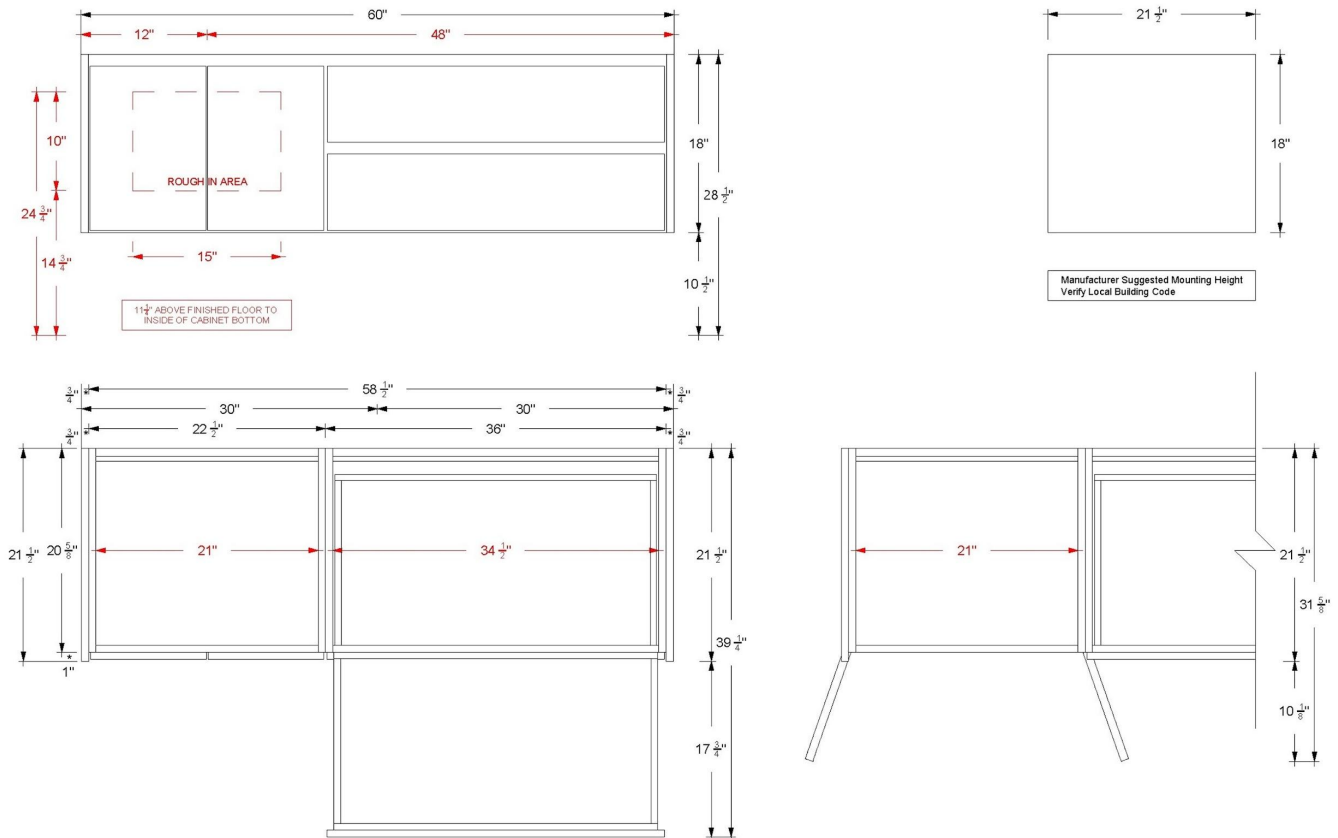

VANDERLOC

60" Single Bath Left Floating Vanity

Gilded

GLL7-60-F18

Technical Information

All product dimensions are nominal.

- Installation: Bath Vanity
- Number of doors: 2
- Number of drawers: 2

Notes

Install this product according to the installation instructions.

Vanderloc® reserves the right to make revisions without notice to product specifications. For the most current Specification Sheet, go to www.vanderloc.com