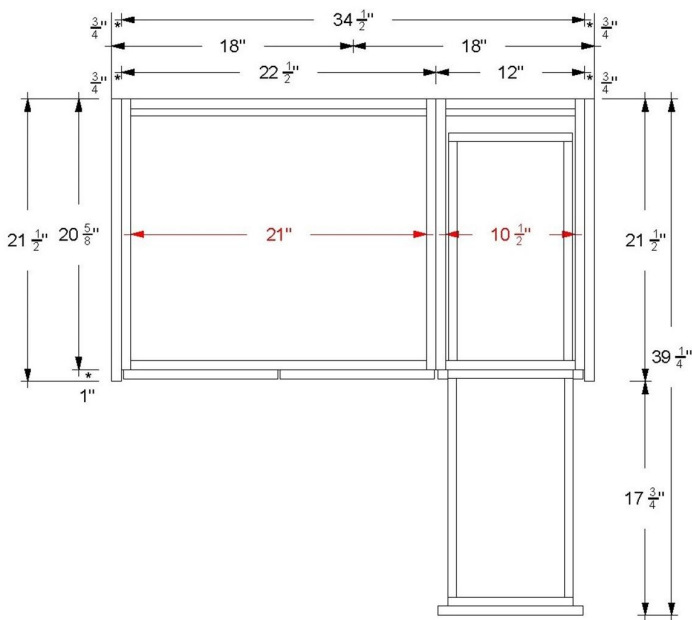

Gilded

GLL7-36-F18

Technical Information

All product dimensions are nominal.

- Installation: Bath Vanity
- Number of doors: 2
- Number of drawers: 2

Notes

Install this product according to the installation instructions.