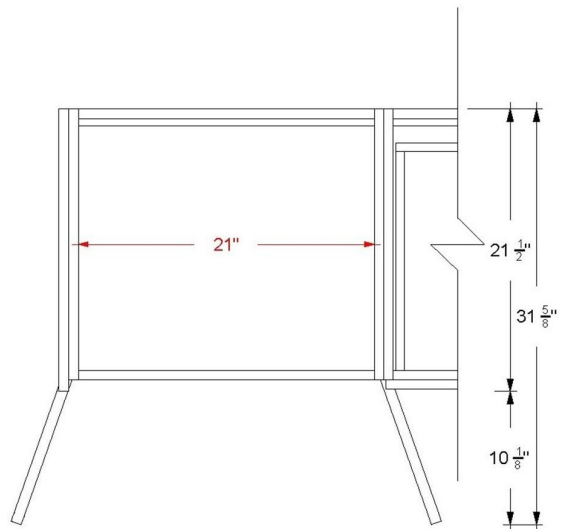

Gilded

GLL7-36-F18

Technical Information

All product dimensions are nominal.

- Installation: Bath Vanity
- Number of doors: 2
- Number of drawers: 2

Notes

Install this product according to the installation instructions.