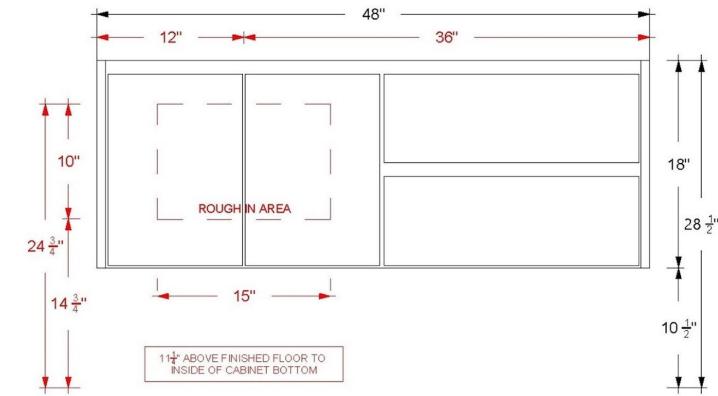

Manufacturer Suggested Mounting Height
Verify Local Building Code