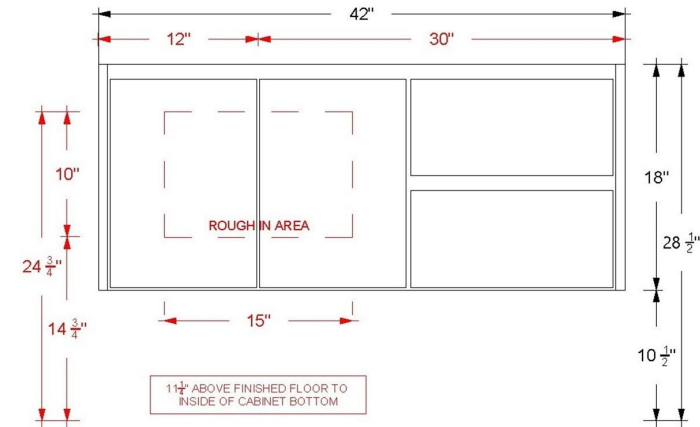

Gilded

GLL7-36-F18

Technical Information

All product dimensions are nominal.

- Installation: Bath Vanity
- Number of doors: 2
- Number of drawers: 2

Notes

Install this product according to the installation instructions.

Gilded

GLL7-42-F18

Manufacturer Suggested Mounting Height
Verify Local Building Code

Technical Information

All product dimensions are nominal.

- Installation: Bath Vanity
- Number of doors: 2
- Number of drawers: 2