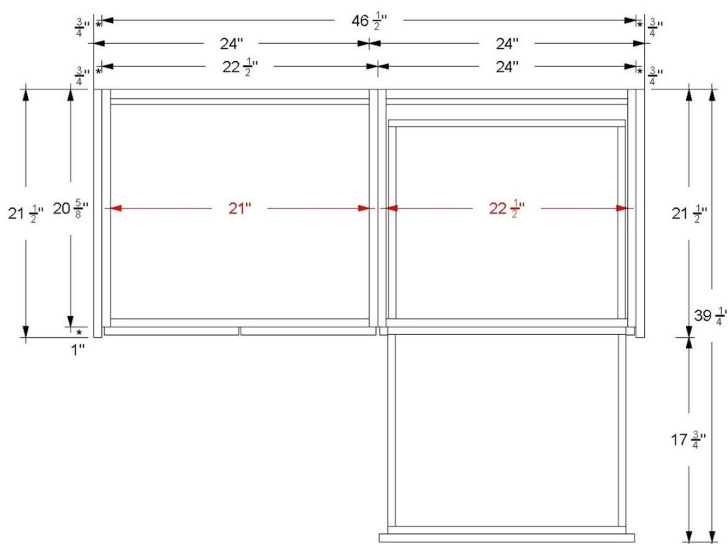

Technical Information

All product dimensions are nominal.

- Installation: Bath Vanity
- Number of doors: 2
- Number of drawers: 2

Notes

Install this product according to the installation instructions.