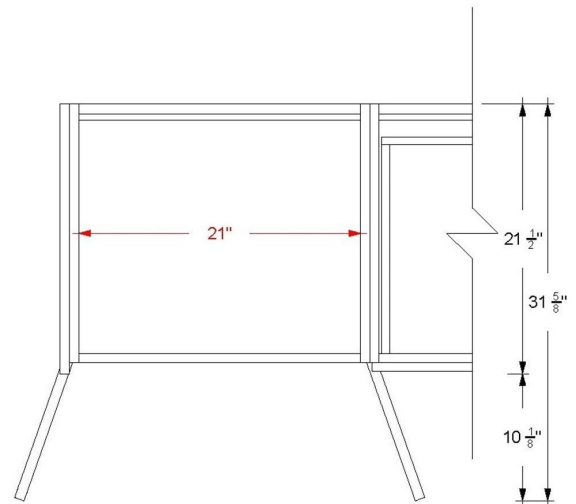

Gilded

GLL7-42-F18

Manufacturer Suggested Mounting Height
Verify Local Building Code

Technical Information

All product dimensions are nominal.

- Installation: Bath Vanity
- Number of doors: 2
- Number of drawers: 2