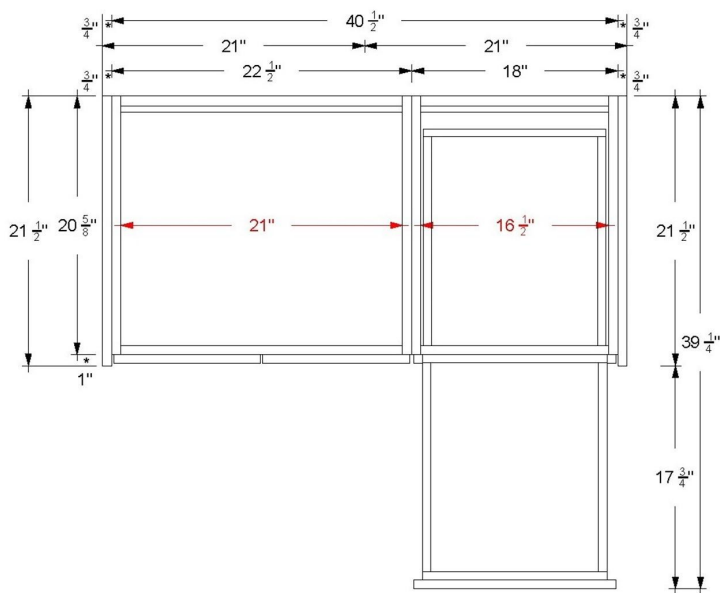

Gilded

GLL7-42-F18

Manufacturer Suggested Mounting Height
Verify Local Building Code

Technical Information

All product dimensions are nominal.

- Installation: Bath Vanity
- Number of doors: 2
- Number of drawers: 2