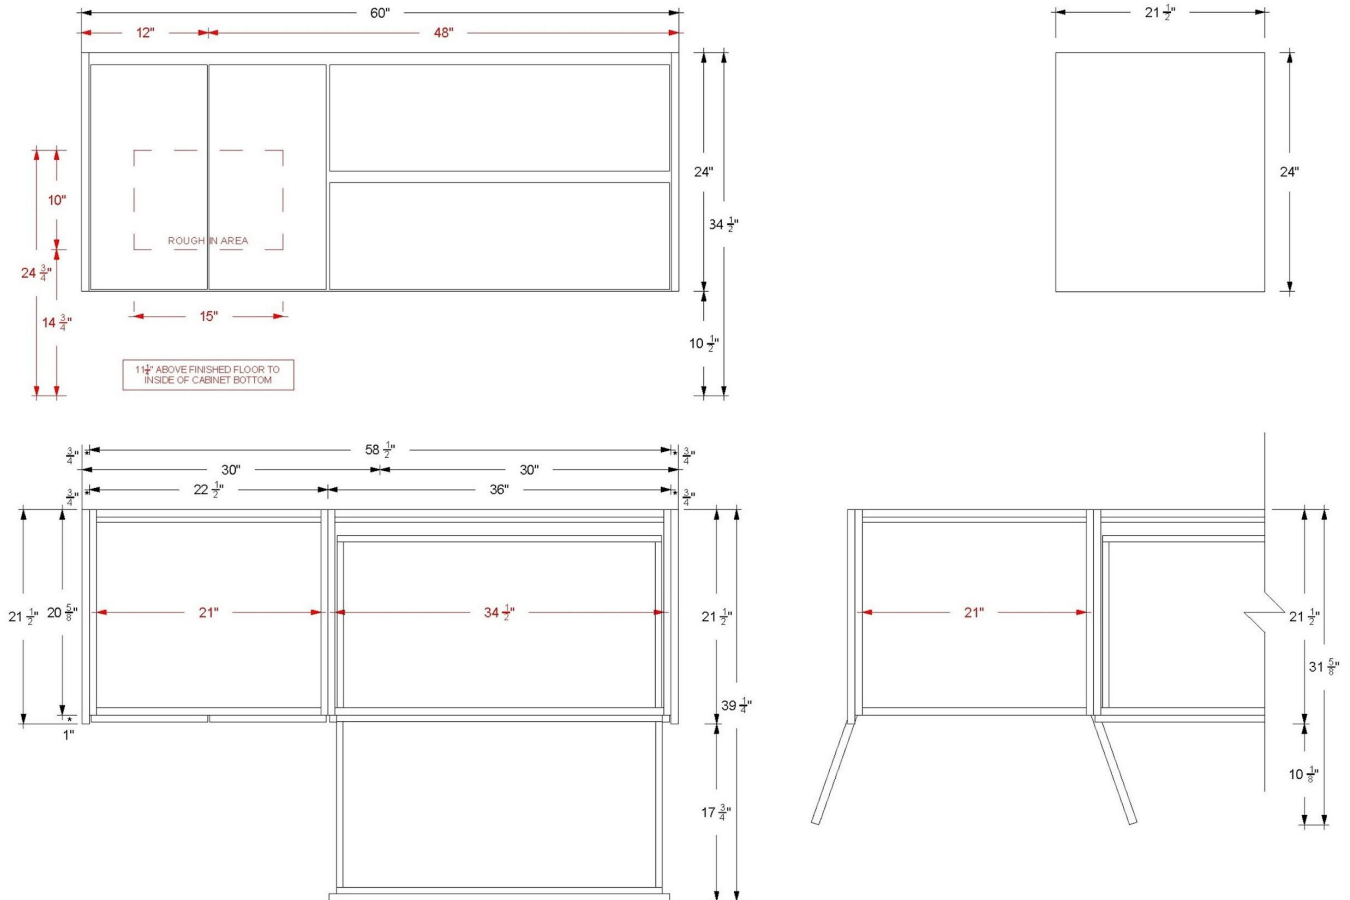

VANDERLOC

60" Single Bath Left Floating Vanity

Gilded

GLL7-60-F24

Technical Information

All product dimensions are nominal.

- Installation: Bath Vanity
- Number of doors: 2
- Number of drawers: 2

Notes

Install this product according to the installation instructions.

Vanderloc® reserves the right to make revisions without notice to product specifications. For the most current Specification Sheet, go to www.vanderloc.com