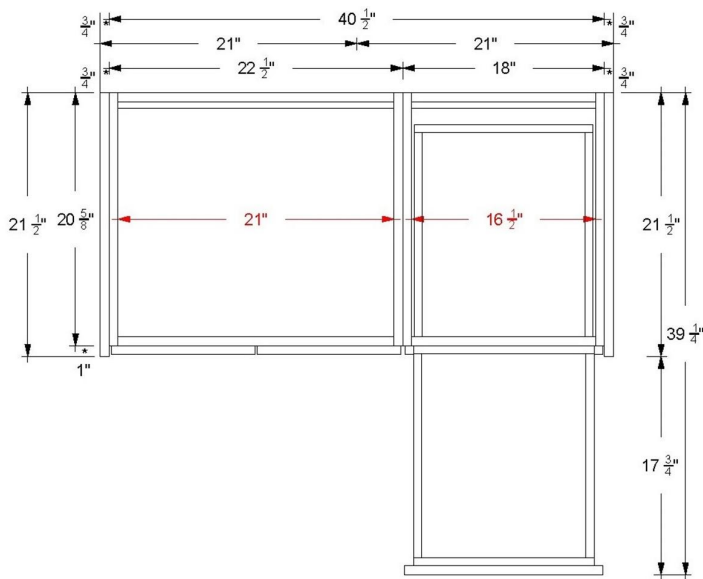

VANDERLOC

42" Single Bath Left Floating Vanity  
Gilded  
GLL7-42-F24

**Technical Information**

All product dimensions are nominal.

- Installation: Bath Vanity
- Number of doors: 2
- Number of drawers: 2

**Notes**