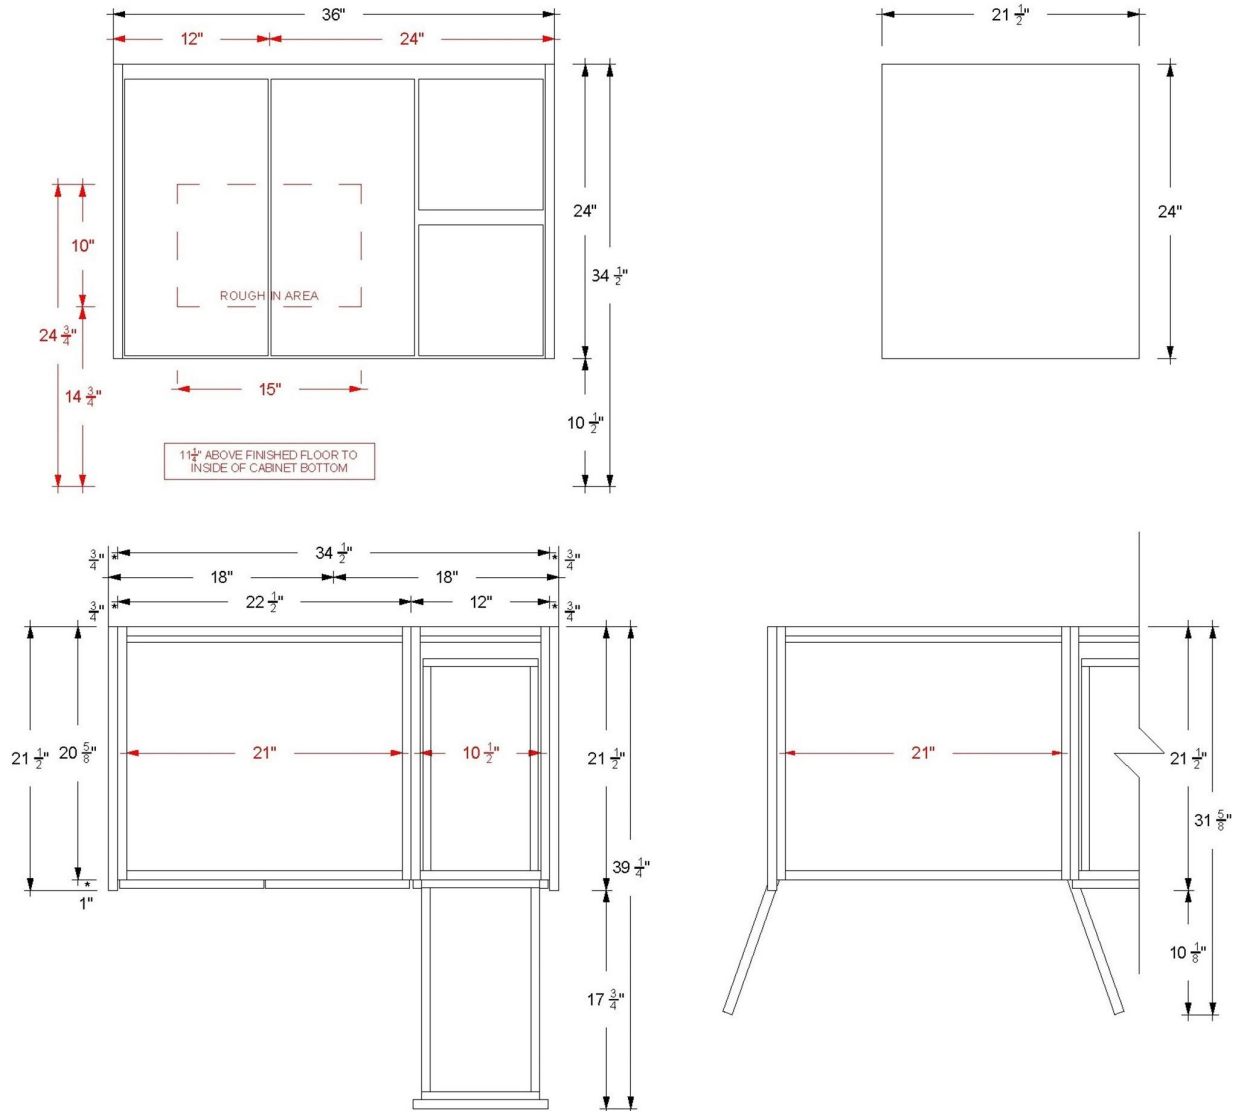

## 36" Single Bath Left Floating Vanity

Gilded  
GLL7-36-F24