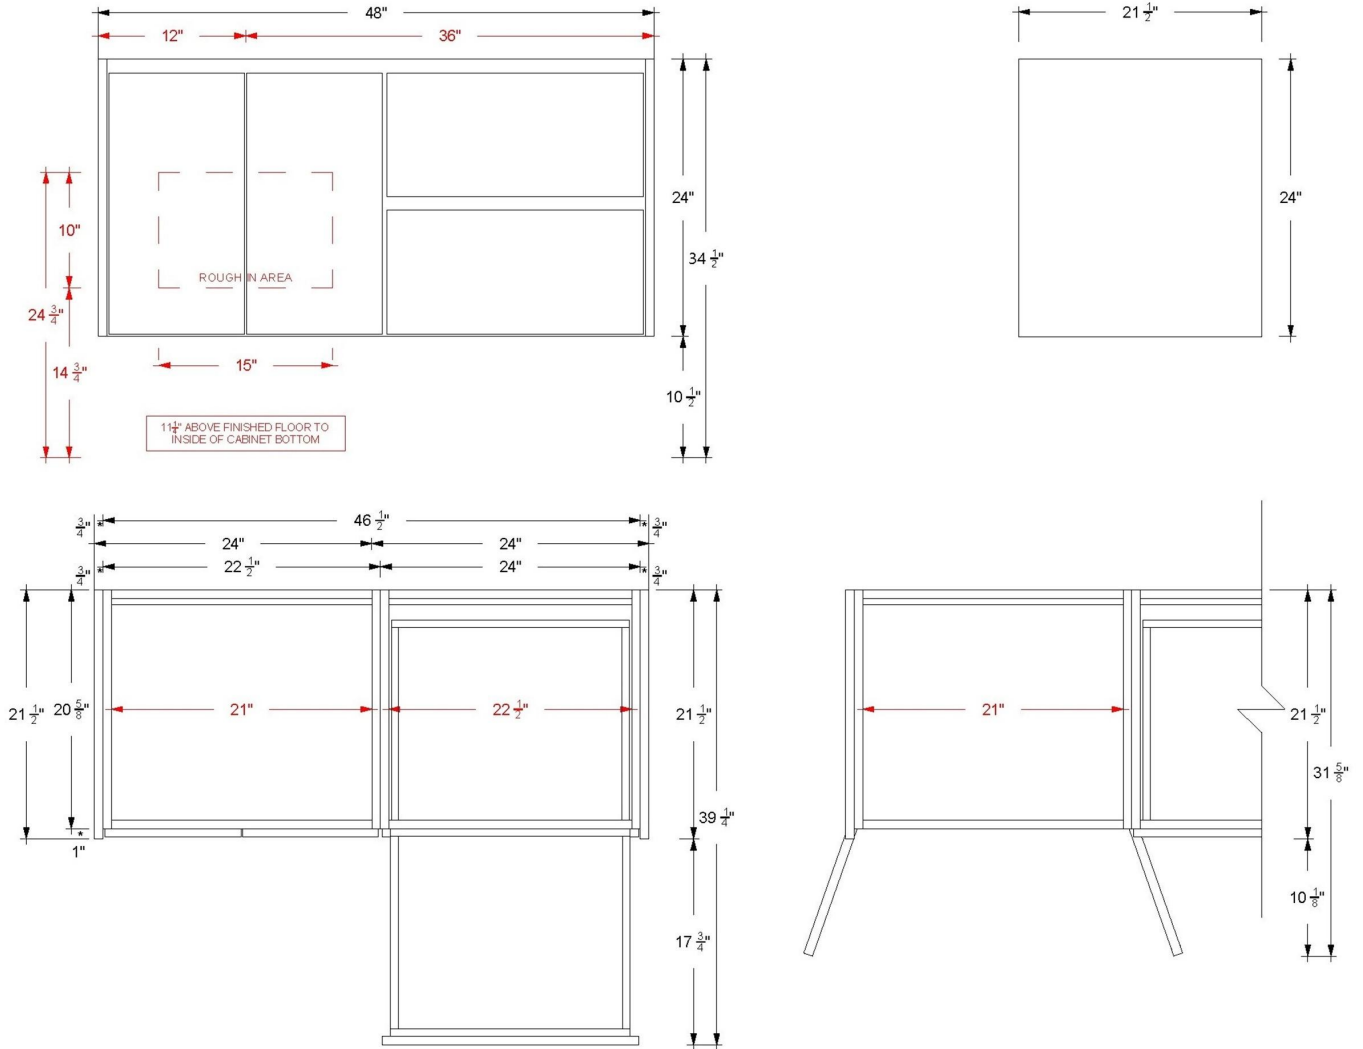

VANDERLOC

48" Single Bath Left Floating Vanity

Gilded

GLL7-48-F24

Technical Information

All product dimensions are nominal.

- Installation: Bath Vanity
- Number of doors: 2
- Number of drawers: 2

Notes

Install this product according to the installation instructions.

Vanderloc® reserves the right to make revisions without notice to product specifications. For the most current Specification Sheet, go to www.vanderloc.com