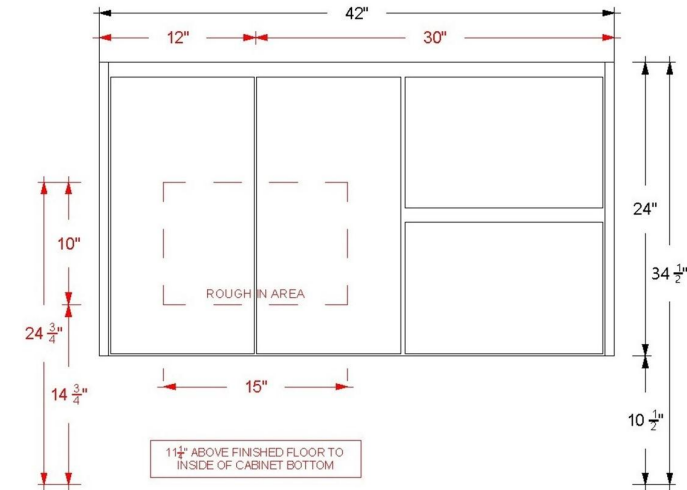

## 36" Single Bath Left Floating Vanity

Gilded  
GLL7-36-F24

VANDERLOC

42" Single Bath Left Floating Vanity  
Gilded  
GLL7-42-F24

**Technical Information**

All product dimensions are nominal.

- Installation: Bath Vanity
- Number of doors: 2
- Number of drawers: 2

**Notes**