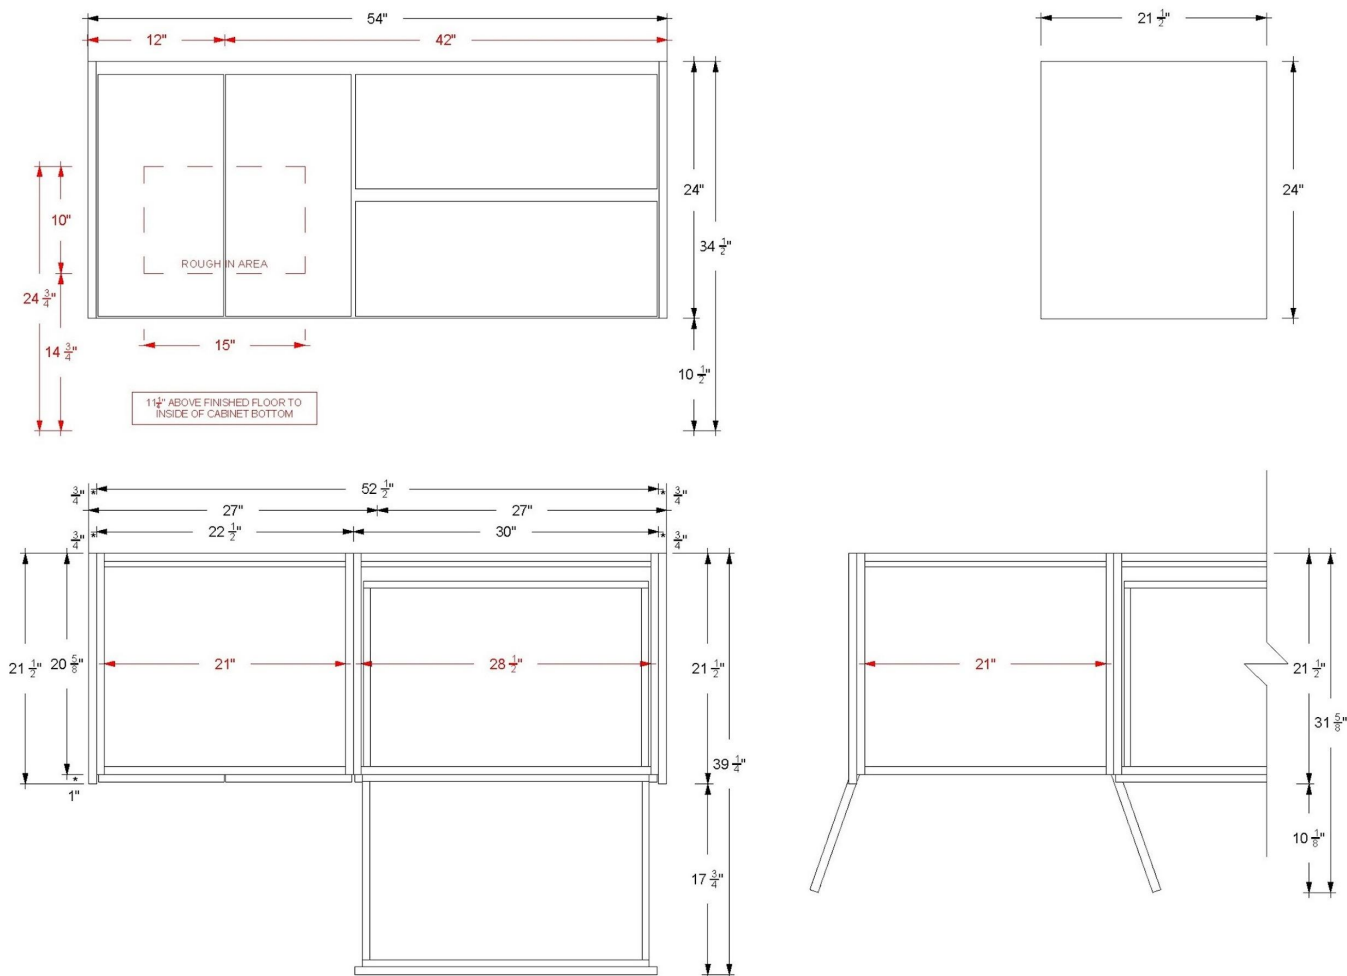

VANDERLOC

54" Single Bath Left Floating Vanity

Gilded

GLL7-54-F24

Technical Information

All product dimensions are nominal.

- Installation: Bath Vanity
- Number of doors: 2
- Number of drawers: 2

Notes

Install this product according to the installation instructions.