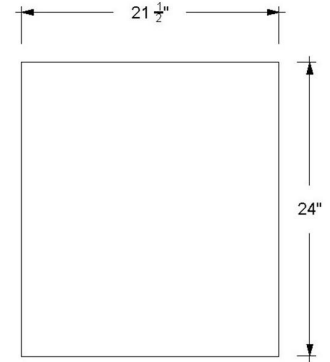

VANDERLOC

42" Single Bath Left Floating Vanity  
Gilded  
GLL7-42-F24

**Technical Information**

All product dimensions are nominal.

- Installation: Bath Vanity
- Number of doors: 2
- Number of drawers: 2

**Notes**