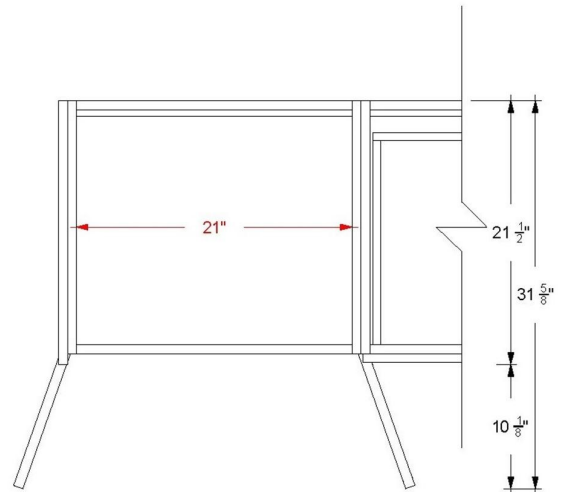

VANDERLOC

42" Single Bath Left Floating Vanity  
Gilded  
GLL7-42-F24

**Technical Information**

All product dimensions are nominal.

- Installation: Bath Vanity
- Number of doors: 2
- Number of drawers: 2

**Notes**