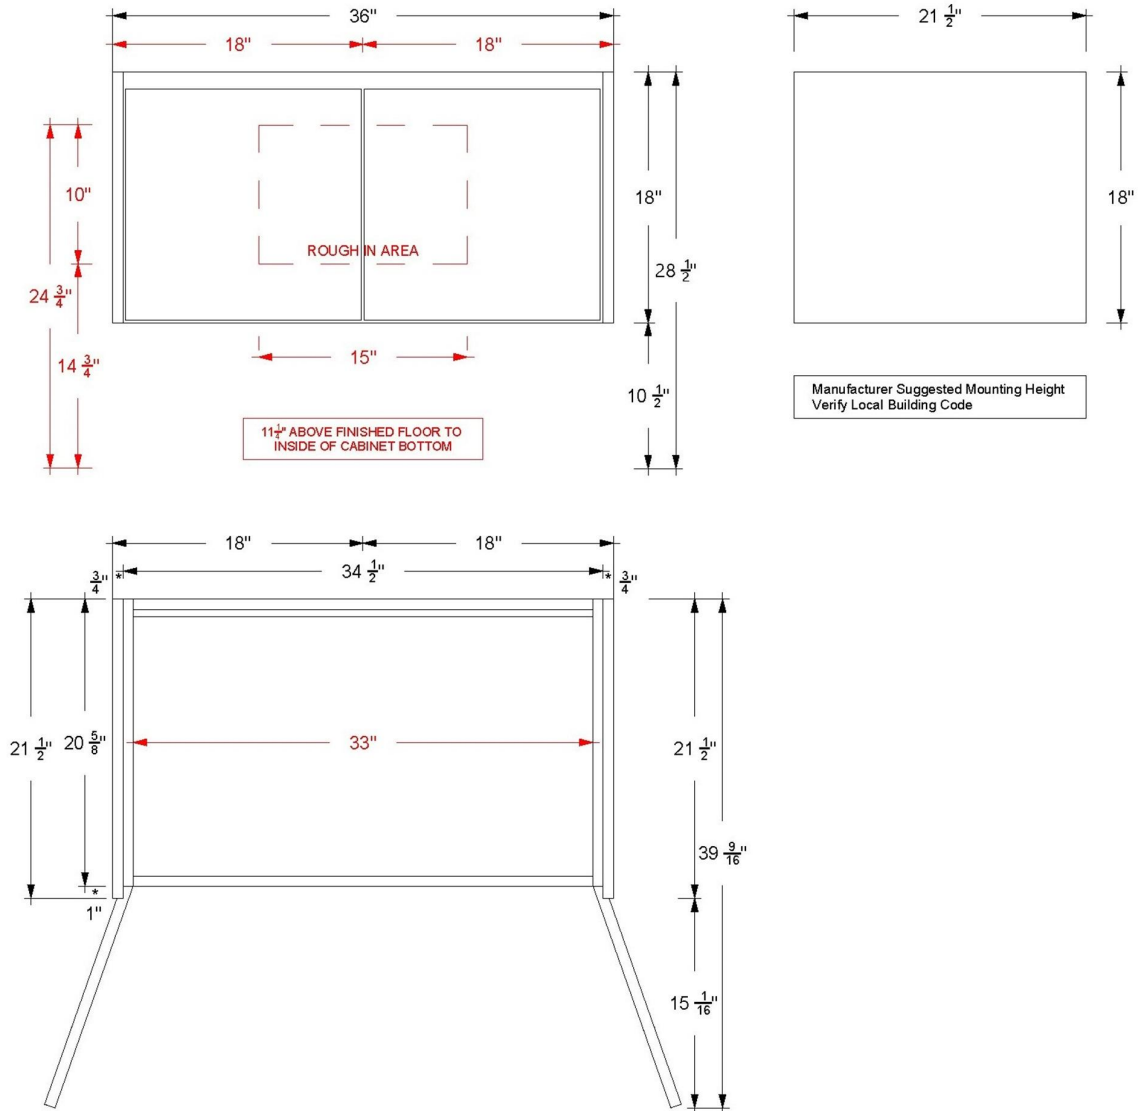

Technical Information

All product dimensions are nominal.

- Installation: Bath Vanity
- Number of doors: 2

Notes

Install this product according to the installation instructions.

VANDERLOC

42" Single Bath Floating Vanity