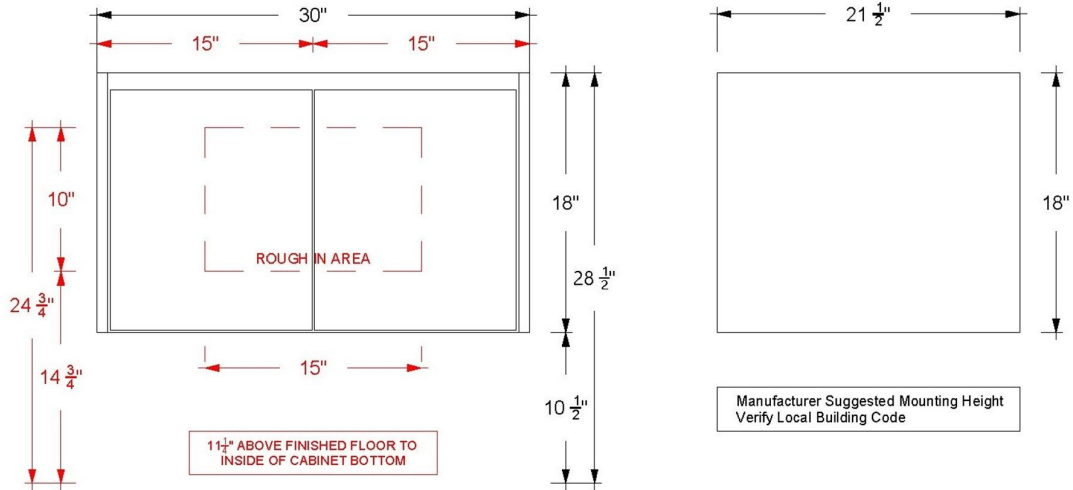

Technical Information

All product dimensions are nominal.

- Installation: Bath Vanity
- Number of doors: 2

Notes

Install this product according to the installation instructions.

VANDERLOC

36" Single Bath Floating Vanity