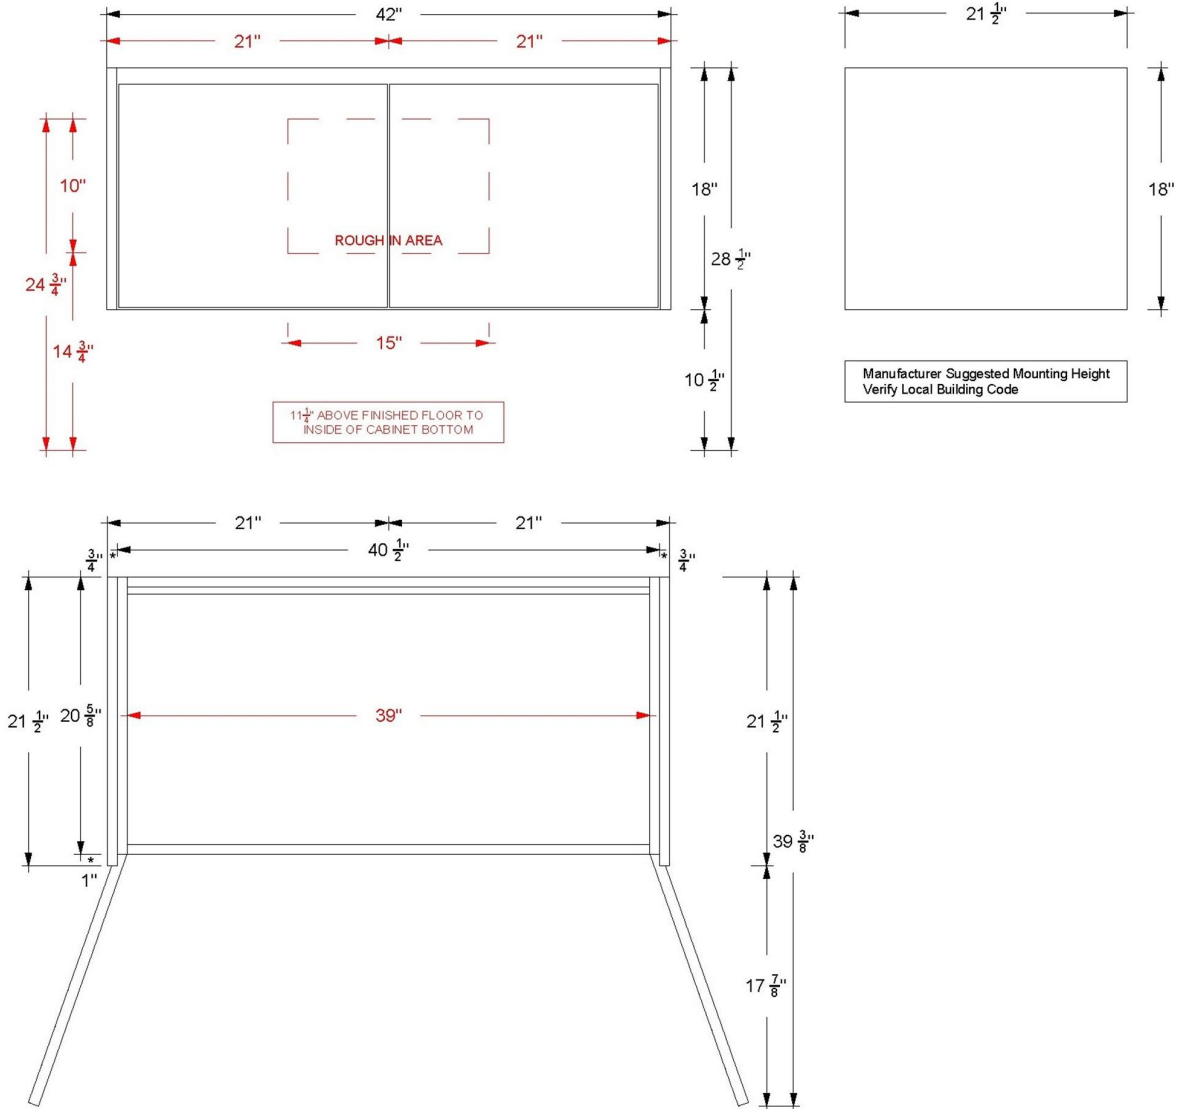

VANDERLOC

42" Single Bath Floating Vanity Gilded GLS1-42-F18

Technical Information

All product dimensions are nominal.

- Installation: Bath Vanity
- Number of doors: 2

Notes

Install this product according to the installation instructions.