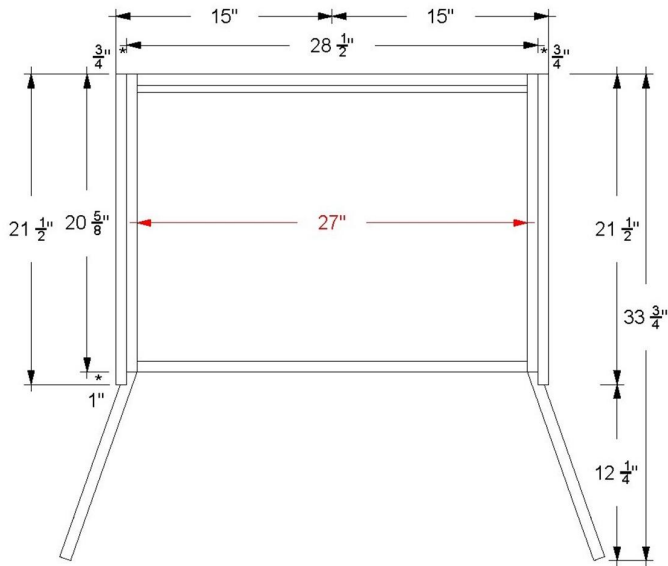

Technical Information

All product dimensions are nominal.

- Installation: Bath Vanity
- Number of doors: 2

Notes

Install this product according to the installation instructions.

VANDERLOC

36" Single Bath Floating Vanity