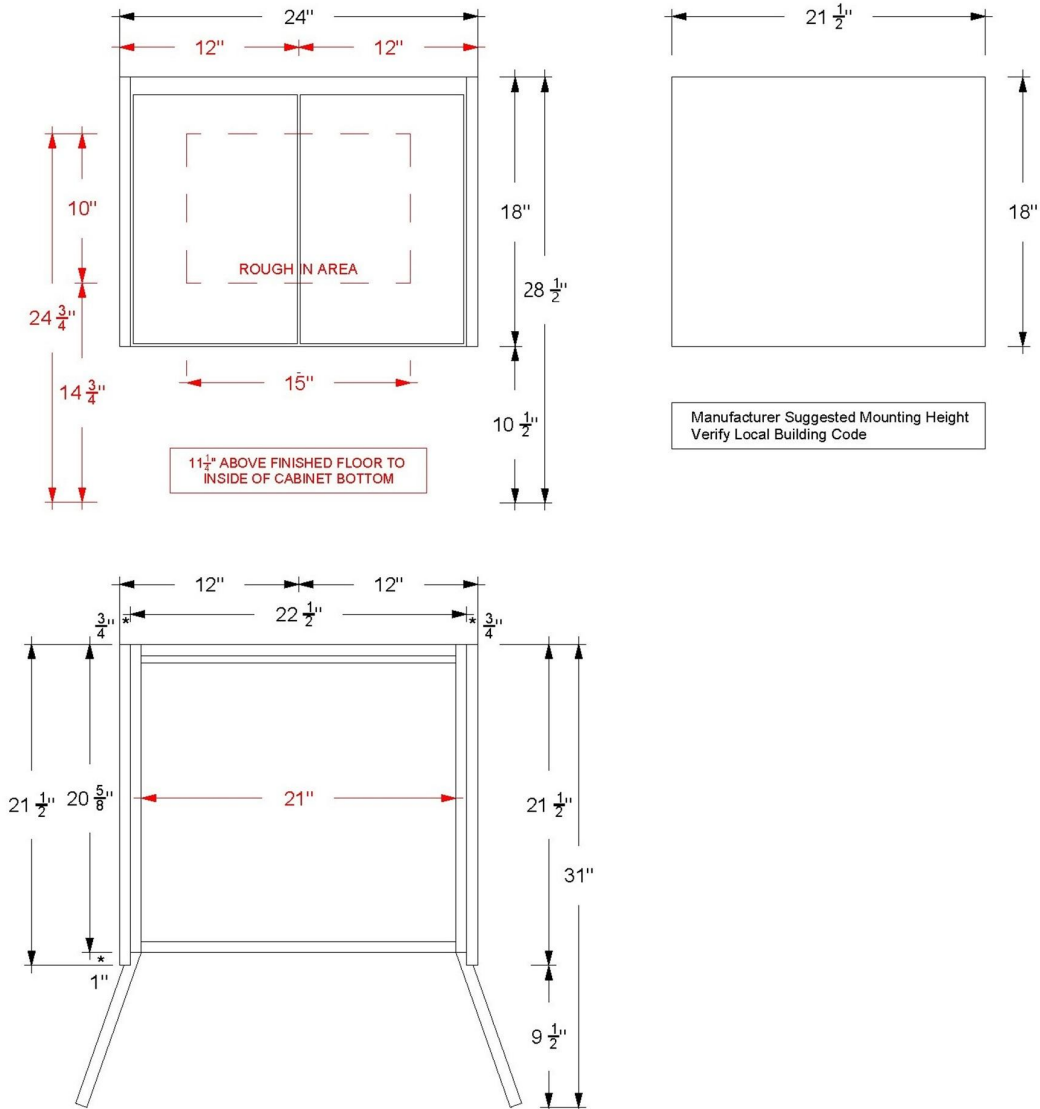

Gilded

GLS1-24-F18

Technical Information

All product dimensions are nominal.

- Installation: Bath Vanity
- Number of doors: 2

Notes

Install this product according to the installation instructions.

Vanderloc® reserves the right to make revisions without notice to product specifications. For the most current Specification Sheet, go to www.vanderloc.com