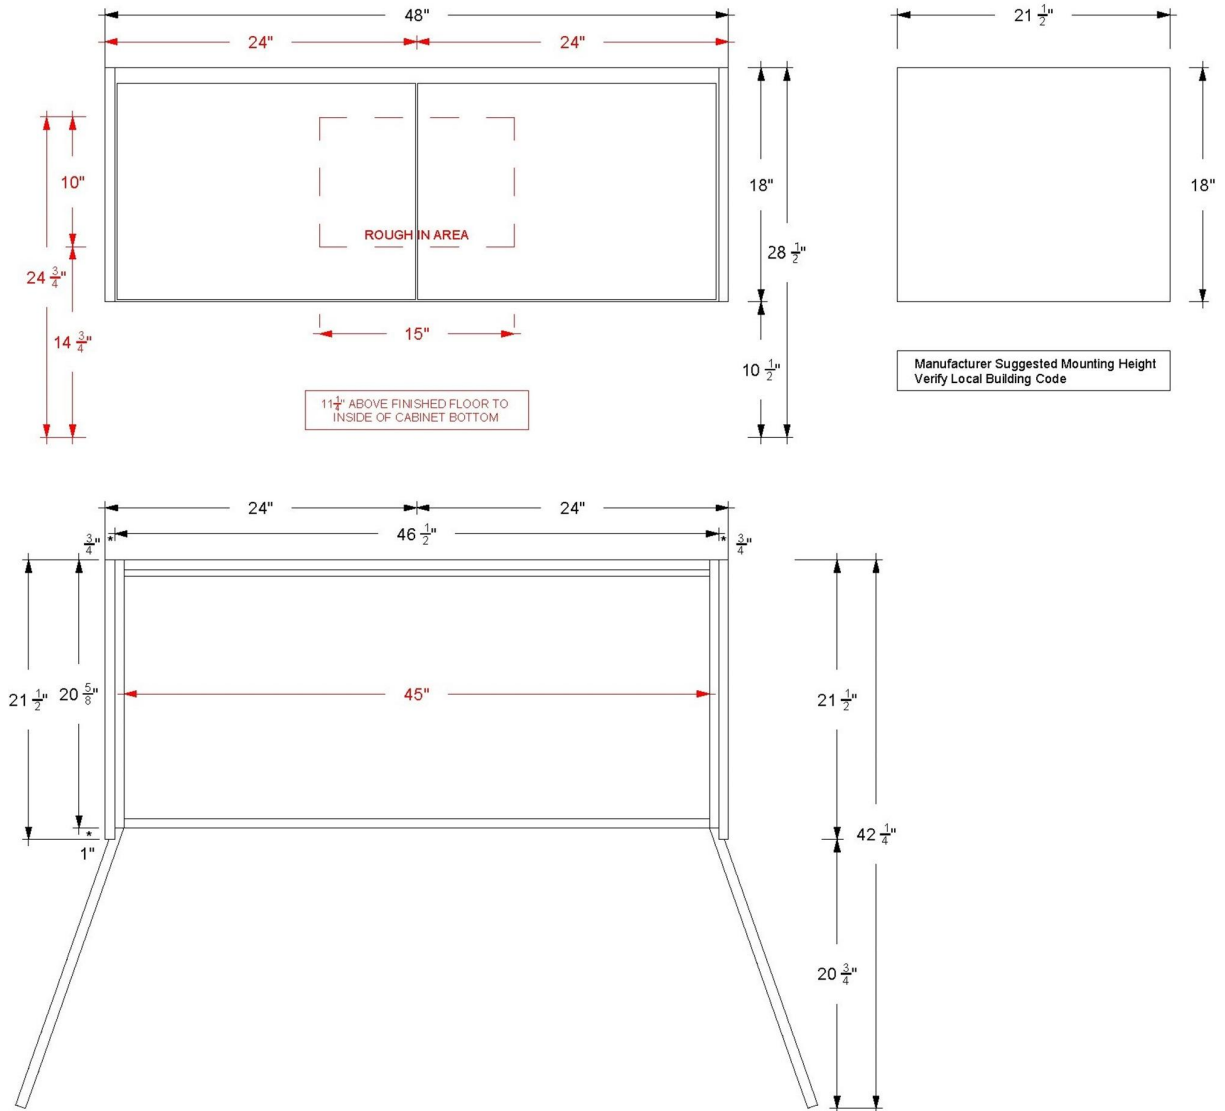

VANDERLOC

48" Single Bath Floating Vanity

Gilded

GLS1-48-F18

Technical Information

All product dimensions are nominal.

- Installation: Bath Vanity
- Number of doors: 2

Notes

Install this product according to the installation instructions.